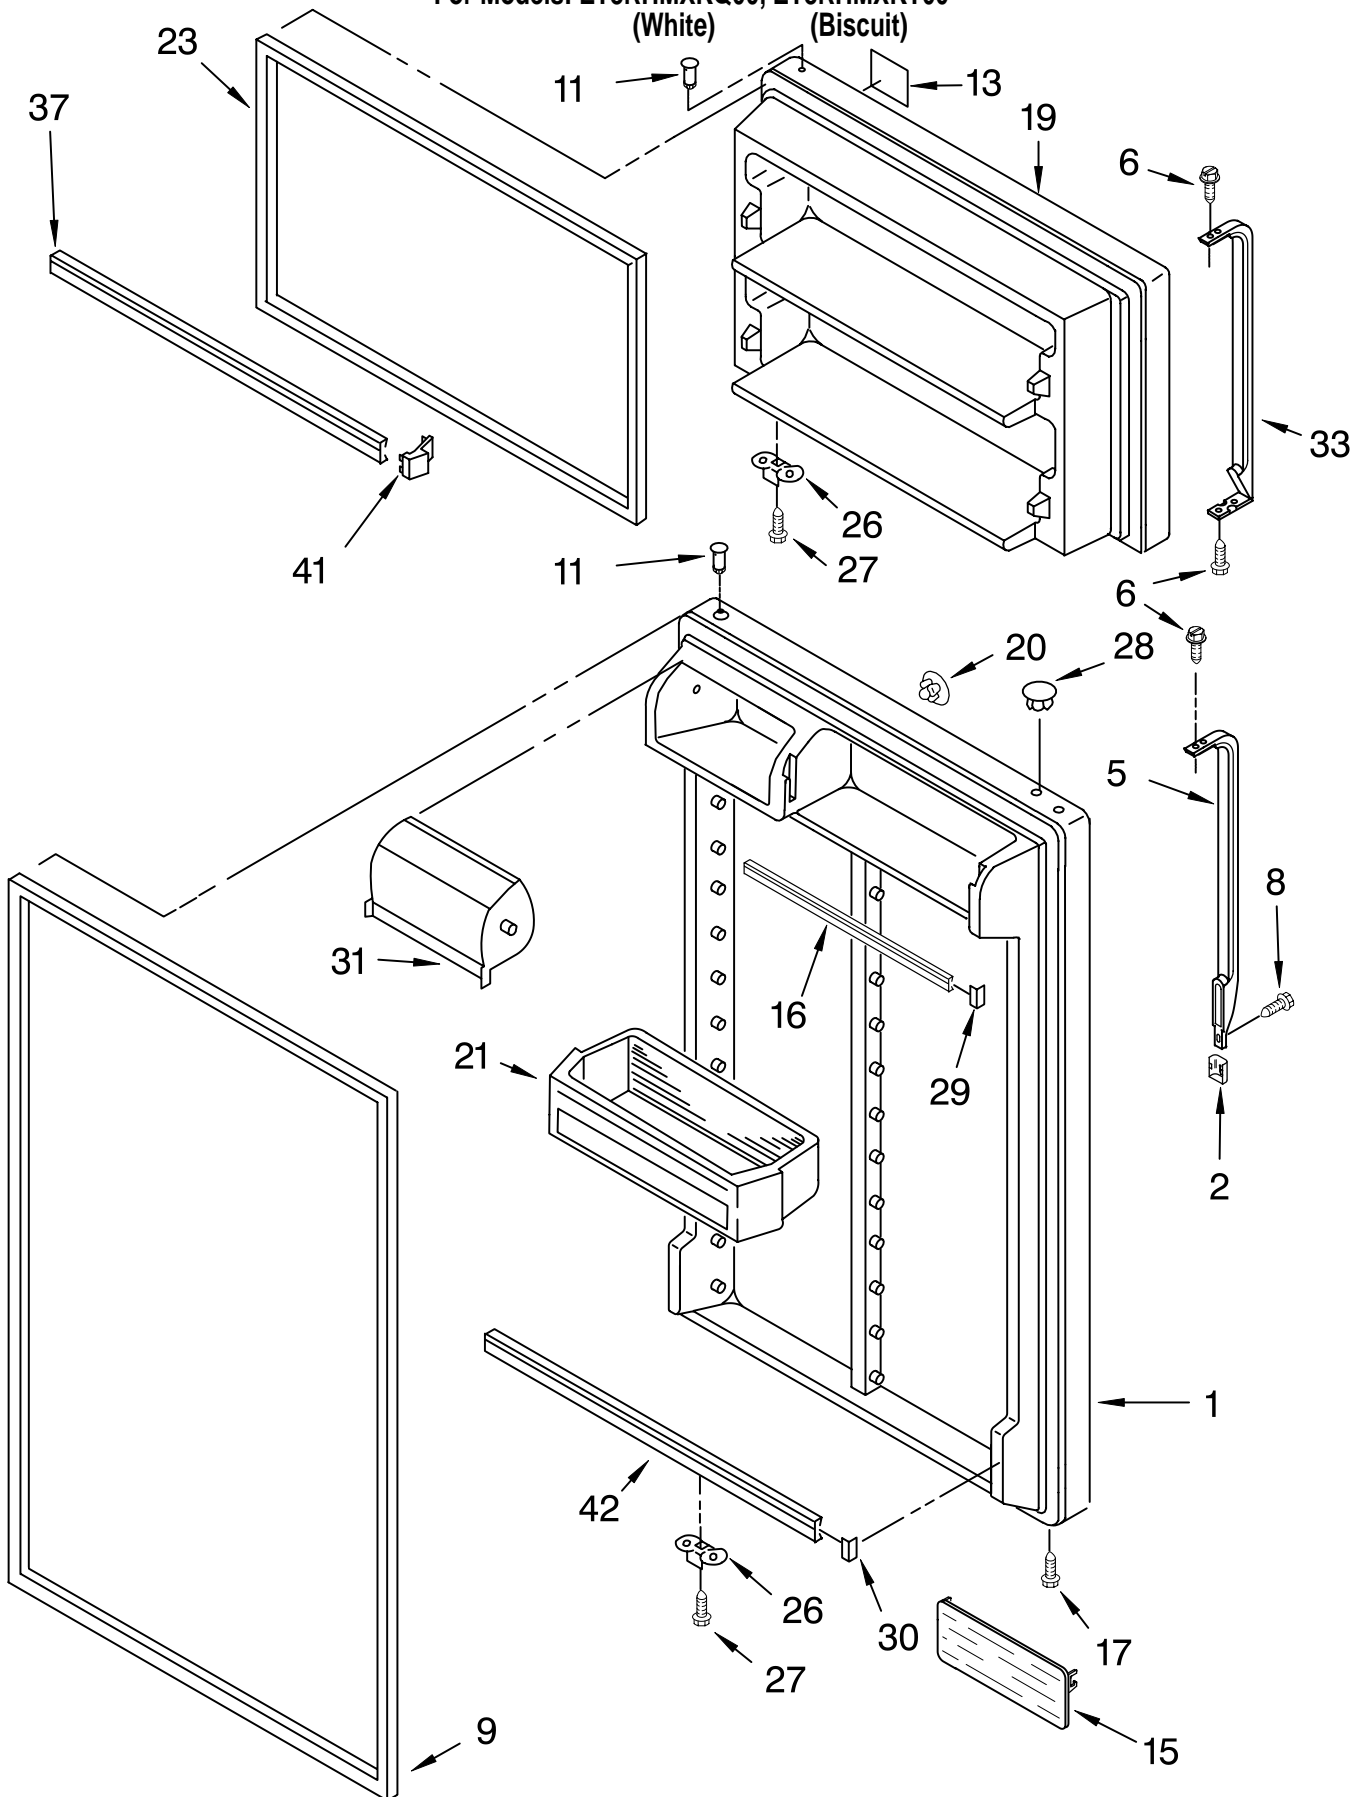

CABINET PARTS

For Models: ET8RHMXXKQ00, ET8RHMXXKT00
(White) (Biscuit)

Illus. No.	Part No.	DESCRIPTION
1		Literature Parts
	LIT2213196	Service & Wiring Sheet
	LIT2218253	Energy Label
	LIT2205266	Use & Care Guide
	LIT628370	Modular Icemaker Sheet

Following May Be Purchased

DO-IT-YOURSELF REPAIR MANUALS

	LIT677969	Do-It-Yourself Manual Ref./Fzr.
2	2189410	Hinge (Top)
3	2166108	Roller-Front (2)
5	489385	Clamp, Tube (Water Supply Line)
8	2179826	Rivet
12	549193	Clamp-Cord
15	489497	Screw
16	2183972	Hinge, Center
17	2183854	Shim, Hinge Center
18	3400881	Screw
20	2189194	Hinge Butt
23	2172743	Shim, Bottom Hinge
24		Fitting, Water Tube (NOT SERVICED)
27		Hole Plug (6)
	2201012	White
	2200924	Biscuit
35		Corner Filler (2)
	2201014	White
	2200926	Biscuit
36		Grille
	2201009	White
	2201021	Biscuit
37	489341	Washer
38	487576	Washer
39	2189356	Clip-Grille
40		Cover-Hinge
	2213360	White
	2213364	Biscuit
41		Rail, Center (NOT SERVICED)
44	2202883	Cover, Unit
45		Cabinet (Not A Serviceable Part)

DOOR PARTS

For Models: ET8RHM XKQ00, ET8RHM XKT00
(White) (Biscuit)

FOR ORDERING INFORMATION REFER TO PARTS PRICE LIST