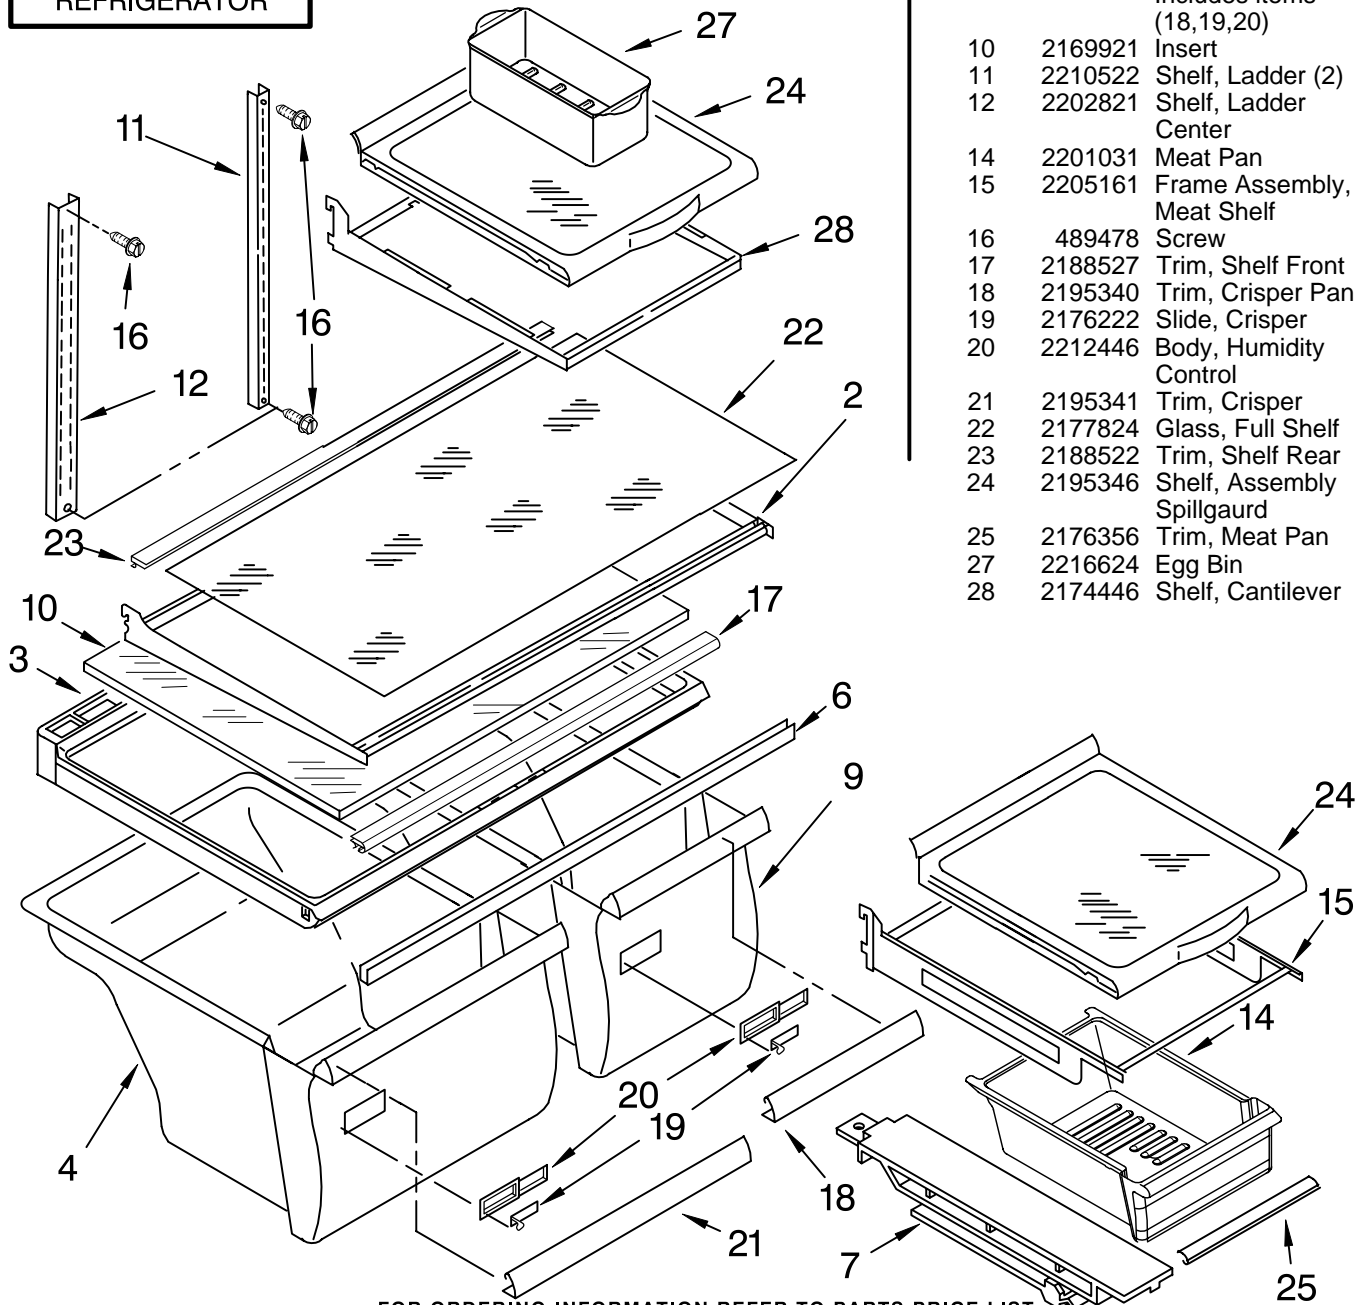

REFRIGERATOR

Illus. No.	Part No.	DESCRIPTION
1	2176219	Ice Cube Pan
2	2201103	Shelf, Full Cantilever
3	2195342	Cover, Crisper
4	2201025	Crisper Pan Includes items (19,20,21)
5	2163762	Shelf, Cup Mtg.
6	2172541	Support, Crisper Cover
7	2163835	Track, Crisper
8	2176275	Shelf
9	2201024	Crisper Pan Includes items (18,19,20)
10	2169921	Insert
11	2210522	Shelf, Ladder (2)
12	2202821	Shelf, Ladder Center
14	2201031	Meat Pan
15	2205161	Frame Assembly, Meat Shelf
16	489478	Screw
17	2188527	Trim, Shelf Front
18	2195340	Trim, Crisper Pan
19	2176222	Slide, Crisper
20	2212446	Body, Humidity Control
21	2195341	Trim, Crisper
22	2177824	Glass, Full Shelf
23	2188522	Trim, Shelf Rear
24	2195346	Shelf, Assembly Spillguard
25	2176356	Trim, Meat Pan
27	2216624	Egg Bin
28	2174446	Shelf, Cantilever

FOR ORDERING INFORMATION REFER TO PARTS PRICE LIST