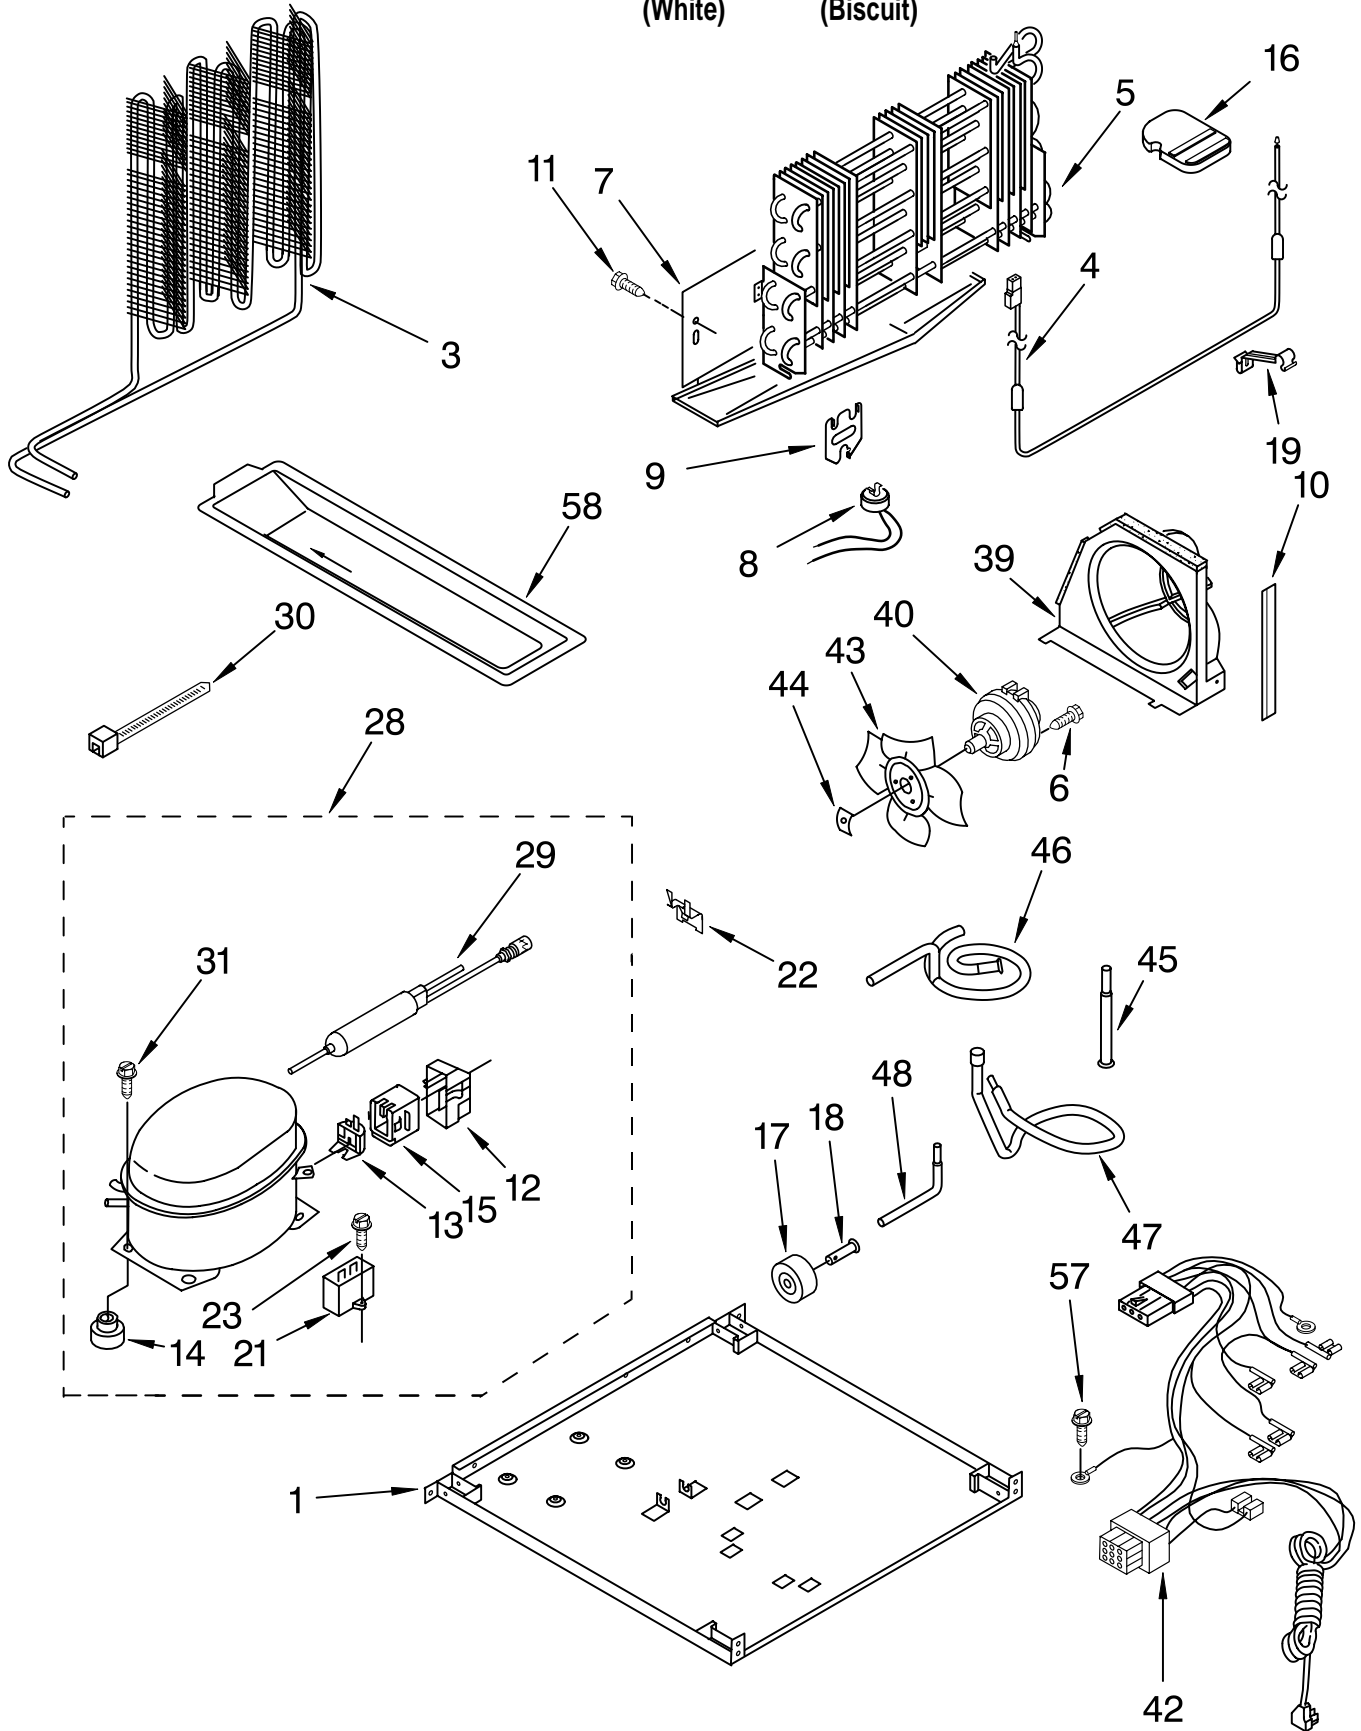

UNIT PARTS

For Models: ET8RHMXXQ00, ET8RHMXXT00
(White) (Biscuit)

FOR ORDERING INFORMATION REFER TO PARTS PRICE LIST

UNIT PARTS

For Models: ET8RHMXXKQ00, ET8RHMXXKT00
(White) (Biscuit)

Illus. No.	Part No.	DESCRIPTION
1	2205341	Plate, Unit Mounting
3	2212599	Condenser
4	2176300	Heater, Defrost
5	2195391	Evaporator Assy.
6	489494	Screw
7	2172619	Drain Pan
8	2182380	Defrost Bi-Metal
9	2176301	Bracket, Heater
10	2163780	Extension, Air Baffle
11	489478	Screw
12	4387731	Cover (Service)
13		Overload
	4387938	Service (Includes Relay)
14		Grommet (4)
	1100826	Production
	4387558	Service
15	2213106	Start-Device, Combination (Start Relay and Overload) for Production
		Compressor Only
16	2201184	Support Block
17	2150304	Roller (2)
18	981126	Rivet
19	2182338	Clip, Heater

Illus. No.	Part No.	DESCRIPTION
21		Capacitor (Production)
	2169373	
22	2166683	Clip
23	488687	Screw
28	2212912	Compressor (Includes Items 12, 13, 14, 15, 29, 31, 32, 38 & 56) (Also Order 482801 Installation Kit & 876765 Tube Kit)
29	2199167	Drier
30	2155774	Clamp
31	489373	Screw
39	2198921	Air Baffle
40	2188537	Motor, Condenser
42	2187358	Wire Assy. Unit
43	2190685	Fan Blade
44	486692	Nut
45	2212603	Tube, Transition
46	2205294	Tube, Discharge
47	2205293	Tube, Suction
48	2212848	Tube, Process To Heat Loop
57	488500	Screw
58	2210451	Evap. Tray

Illus. No.	Part No.	DESCRIPTION
Following Parts Not Illustrated and Optional Parts Not Included		
	978025	Valve, Access (1/4")
	978026	Valve, Access (5/16")
	978027	Valve, Access (3/8")
	978028	Valve, Access (1/2")
	978029	Valve, Access (5/8")
	978030	Valve, Access (3/4")
	876764	Valve, Access (3/16")

REFRIGERANT CHARGE

4.0 Ozs.
(R134A)

FOR ORDERING INFORMATION REFER TO PARTS PRICE LIST