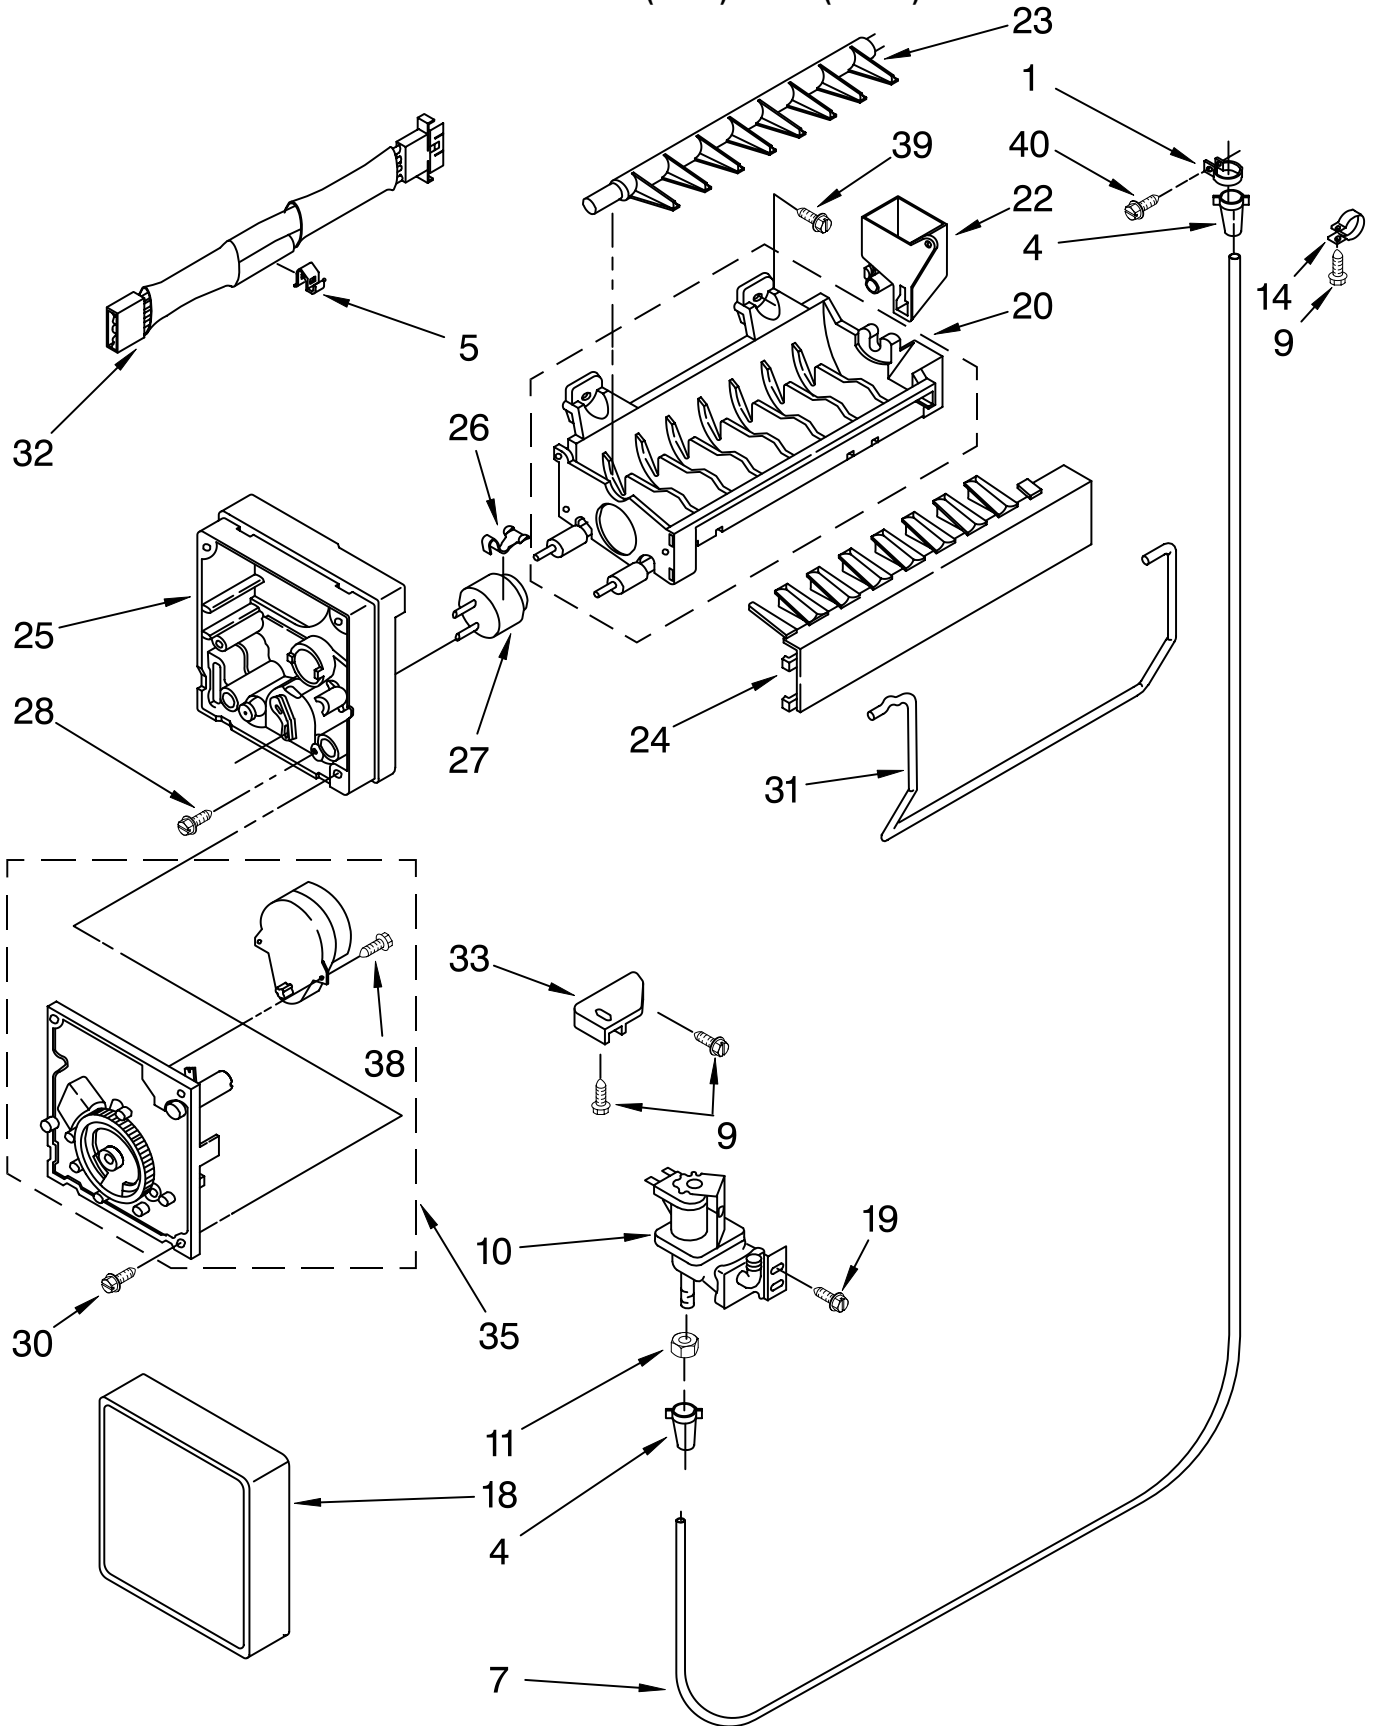

ICEMAKER PARTS

For Models: ET8RHMXXKQ00, ET8RHMXXKT00
(White) (Biscuit)

FOR ORDERING INFORMATION REFER TO PARTS PRICE LIST

ICEMAKER PARTS

For Models: ET8RHMXXKQ00, ET8RHMXXKT00
(White) (Biscuit)

Illus. No.	Part No.	DESCRIPTION
1	488878	Clamp, Tube
4	2181939	Insert, Tube
5	628379	Clip, Fuse
7	2181943	Tube Water
9	489478	Screw
10	2182104	Valve Solenoid
11	627018	Nut Compression
14	489385	Clamp, Tube
18	2210484	Cover
19	3400881	Screw
20	628228	Mold & Heater Assembly (Also Order 542638 Silicone Grease)
22	628356	Cup, Water Fill
23	2194711	Ejector
24	2182124	Ice Striper
25	2194712	Support
26	627796	Retainer Thermostat
27	628397	Thermostat (Also Order 542369 Cement Alumilastic)
28	489322	Screw
30	489276	Screw
31	627792	Shut Off Arm
32	628256	Harness, Wiring
33	628320	Bracket
35	628399	Module Assembly (Includes Item 38)
38	489136	Screw, 3-24 x 23/64
39	488208	Screw
40	488886	Screw, 8-18 x 1/2
100	4317943	Icemaker, Complete Assembly

FOR ORDERING INFORMATION REFER TO PARTS PRICE LIST