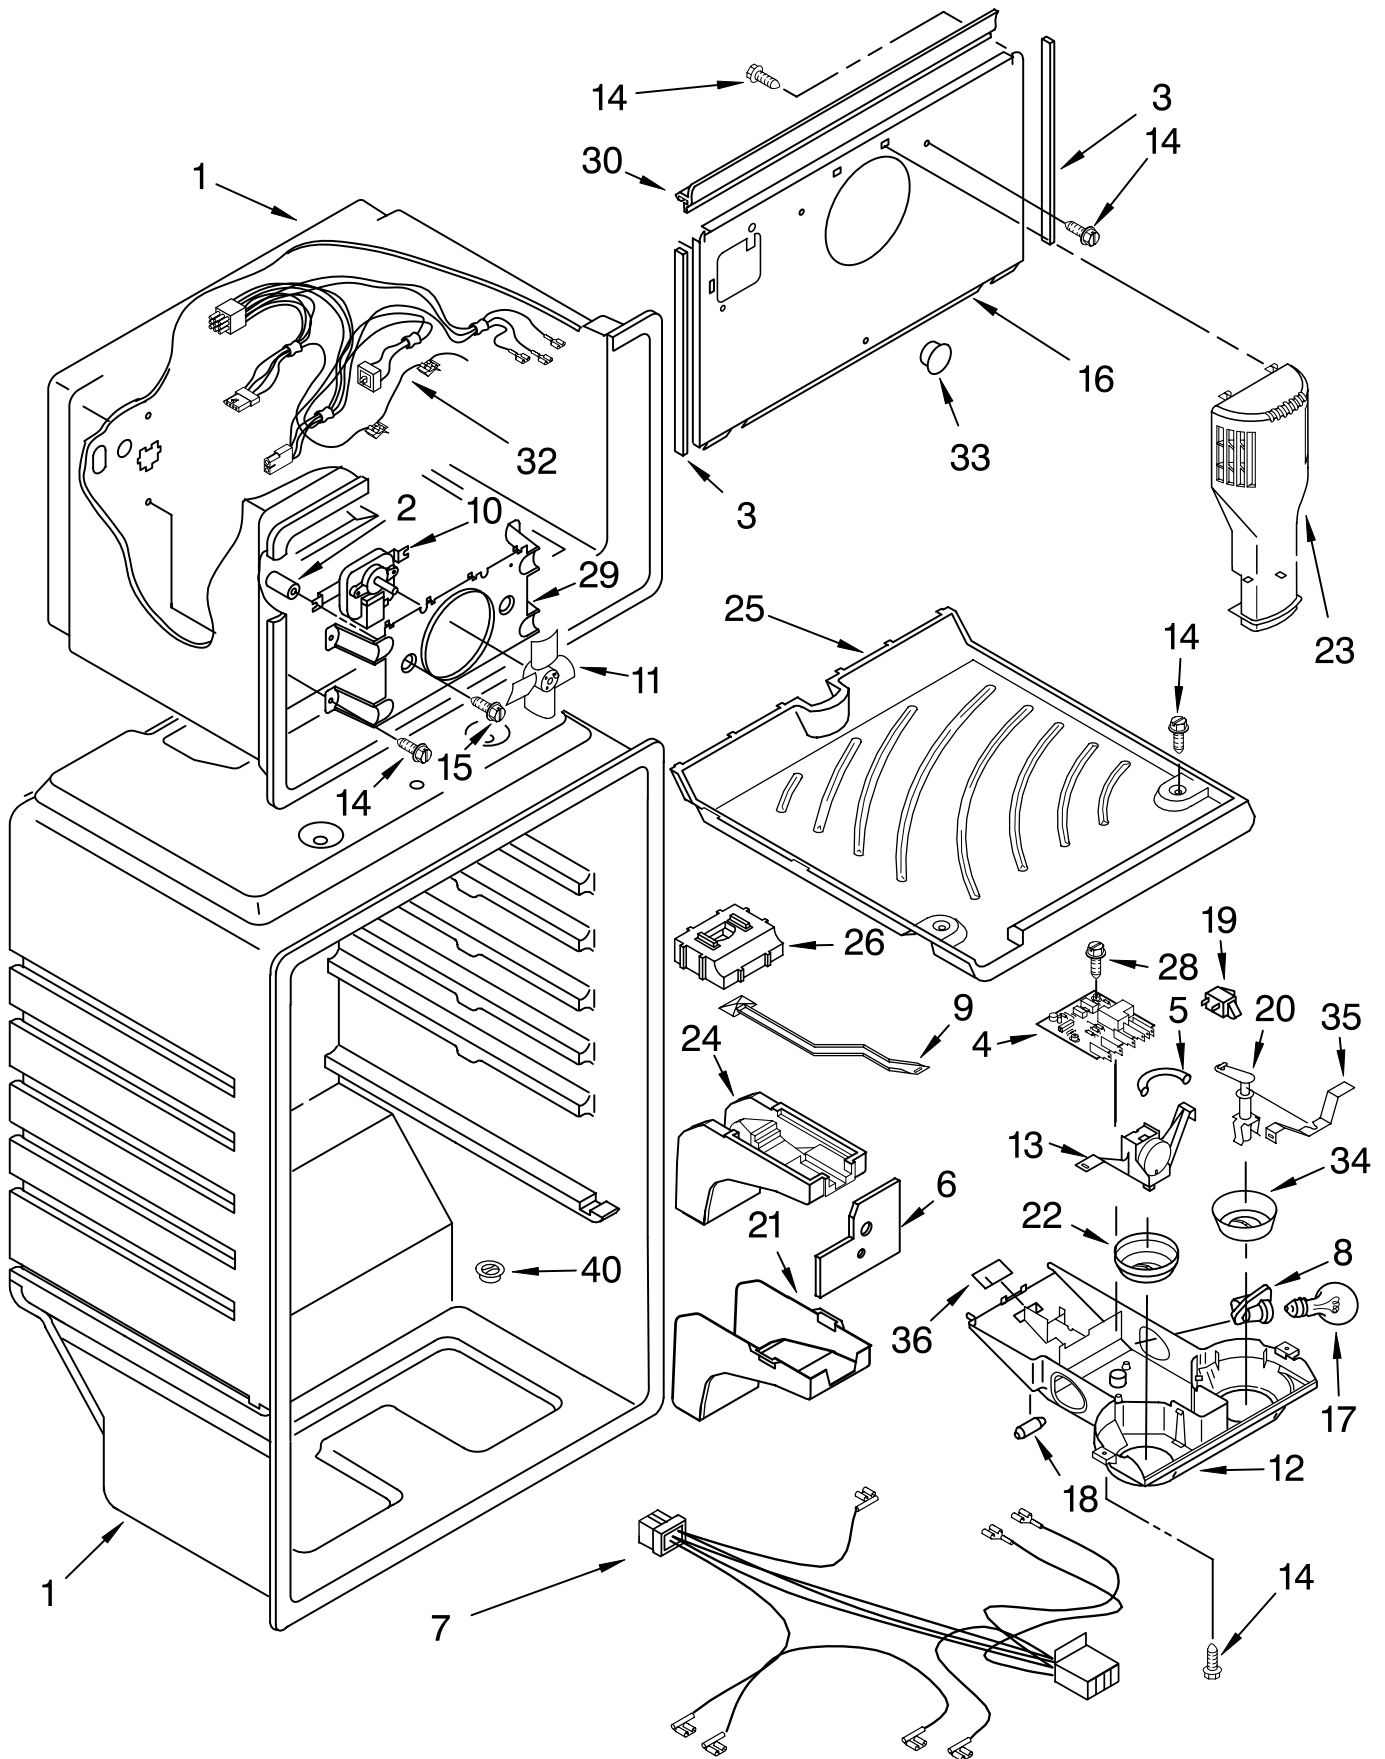

LINER PARTS

For Models: ET8RHM XKQ00, ET8RHM XKT00

FOR ORDERING INFORMATION REFER TO PARTS PRICE LIST

LINER PARTS

For Models: ET8RHMXXQ00, ET8RHMXXT00
(White) (Biscuit)

Illus. No.	Part No.	DESCRIPTION
1		Liner (Not A Serviceable Part)
2	531933	Grommet (2)
3	2189268	Gasket, Evaporator Cover (Side)
4	2213100	Adaptive Defrost Control
5	2212485	Thermostat Tube Barrier
6	2204639	Shield, Heat
7	2187352	Wire Assy. Control Box
8	2162085	Socket, Light (2)
9	2179858	Damper, Air
10	2183833	Fan Motor
11	2163777	Fan Blade
12	2212982	Control Box
13	2200830	Thermostat (Includes Items 5, 18 & 36)
14	489478	Screw
15	489412	Screw
16	2201170	Cover-Evaporator
17	527949	Light Bulb (2)
18	2200831	Weight, Thermal
19	1118894	Rocker Arm Switch
20	2179859	Post, Damper
21	2176281	Cover, Air Diffuser
22	2200863	Knob, Thermostat
23	2182340	Air Tower
24	2189452	Air Diffuser, Bottom
25	2172565	Freezer Floor
26	2179877	Air Diffuser, Top
28	98129	Screw
29	2200641	Bracket, Fan Motor
30	2189267	Gasket, Evaporator Cover (Top)
32	2187301	Wire Assembly, Freezer Compartment
33	940014	Plug, Hole
34	2176297	Knob, Damper
35	2163810	Bracket, Damper Knob
36	2205079	Seal, Rear Thermostat
40	2171931	Release Valve

FOR ORDERING INFORMATION REFER TO PARTS PRICE LIST