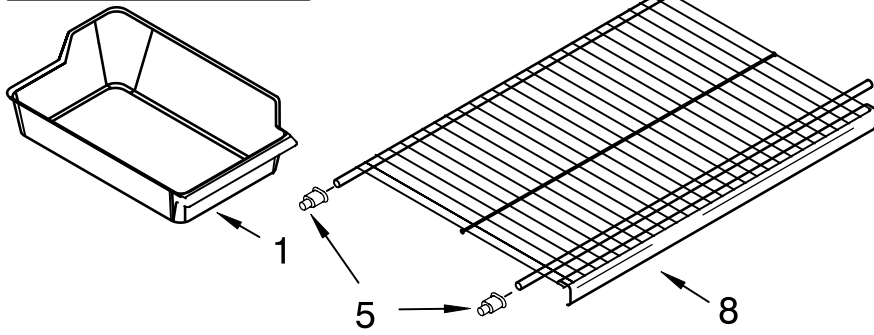

SHELF PARTS

For Models: ET8RHMXXQ00, ET8RHMXXKT00
(White) (Biscuit)

FREEZER