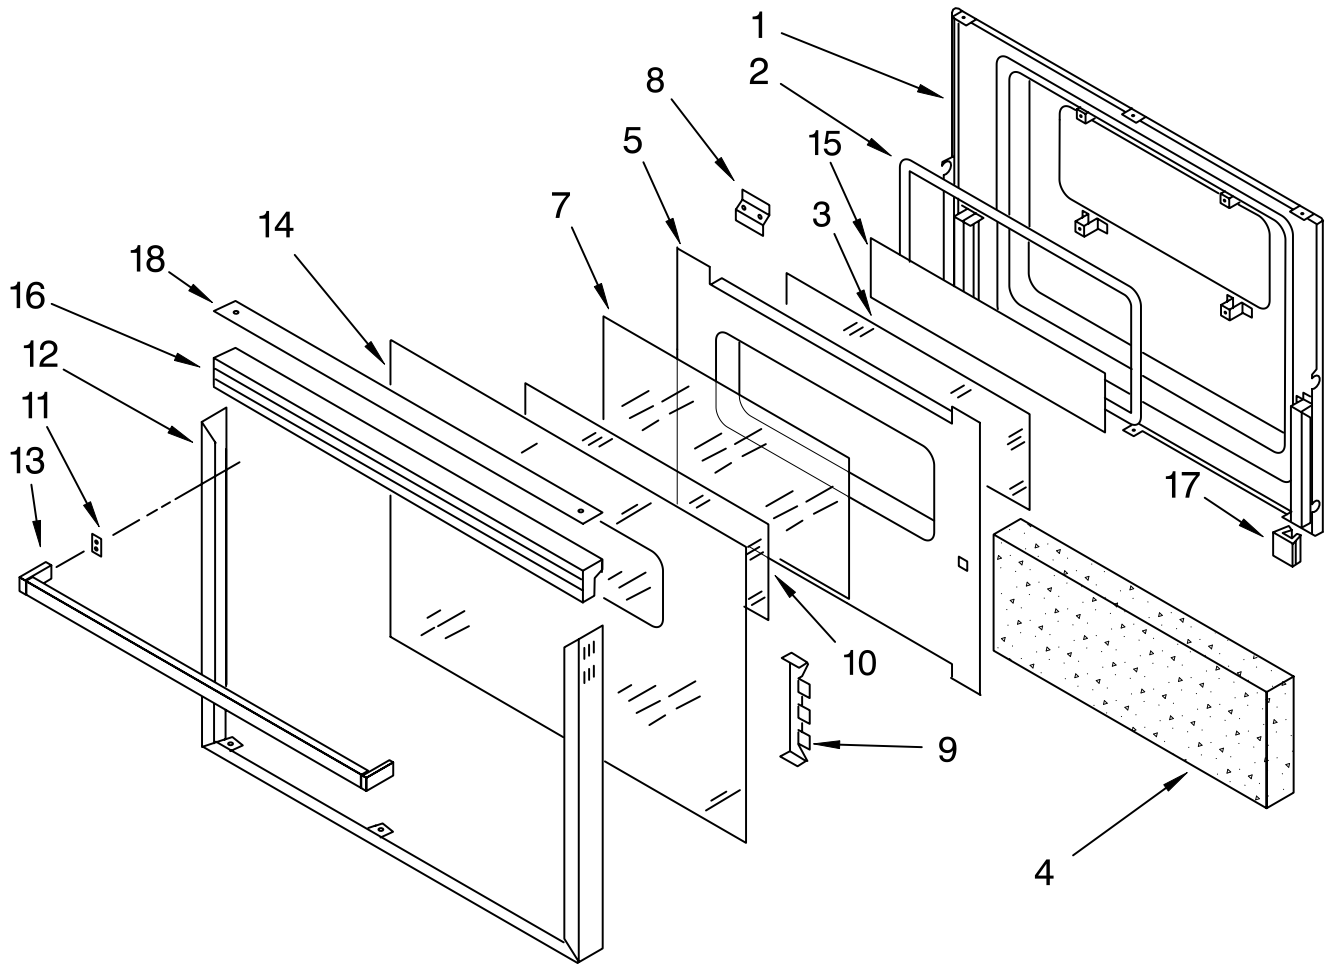

OVEN DOOR PARTS

For Model: RB760PXYB4, RB760PXYQ4
(BLACK) (DESIGNER WHITE)

Illus. No.	Part No.	DESCRIPTION	Illus. No.	Part No.	DESCRIPTION	Illus. No.	Part No.	DESCRIPTION
NOTE: The screws and nuts required to attach a part are listed immediately following that part.			8	3185438	Plate, Latch Strike	14	3179498	Glass, Door Black
1	3185497	Liner, Door	9	3185439	Retainer, Glass		3179500	White
2	3185462	Gasket, Window		3148443	Screw		3148443	Screw
3	3185457	Glass, Clear	10	3185459	Glass, Clear	15	3185472	Foil, Adhesive
4	3185460	Insulation, Door	11	3148282	Clip, Mounting		4159465	Screw
5	3185437	Insulation Retainer		3178001	Screw, Black (2)	16	3185525	Trim, Door Black Model
	4173601	Screw	12	3180607	Frame, Door		3185527	White Model
7	3185458	Glass, Reflective	13		Handle, Door	17	3181701	Bumper, Door Glass
				3179481	Black Model	18	3181364	Cap, Top (White Model Only)
				3179483	White Model			
				355515	Screw			
				4173601	Screw, Black			
				4170323	Screw, Chrome			

FOR ORDERING INFORMATION REFER TO PARTS PRICE LIST