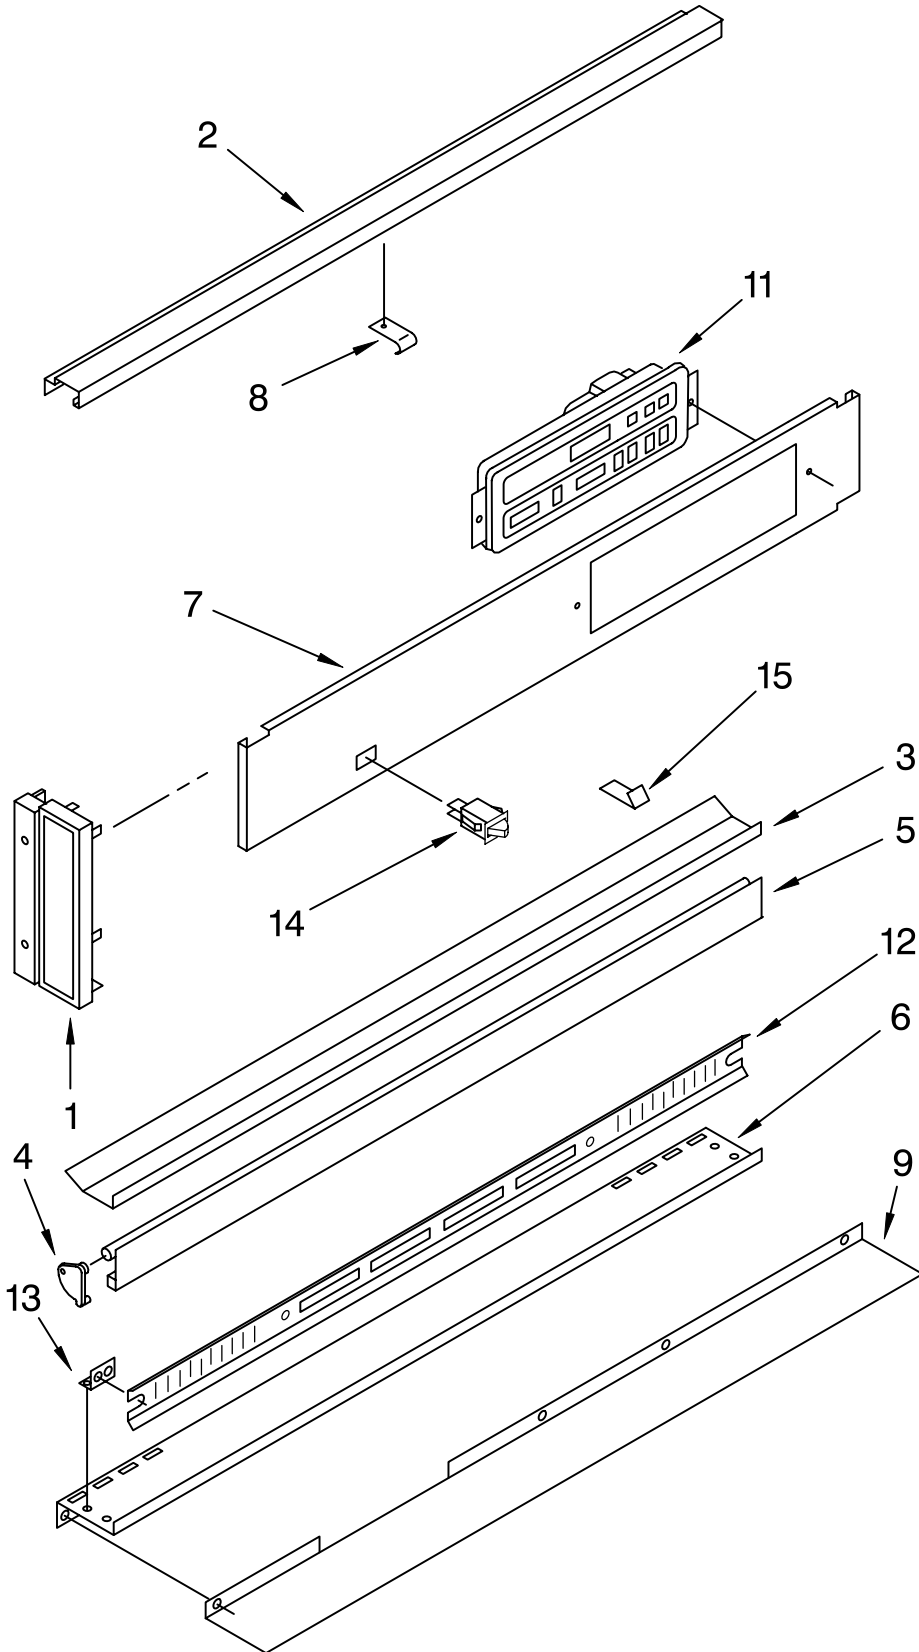

# CONTROL PANEL PARTS

For Model: RB760PXYB4, RB760PXYQ4  
(BLACK) (DESIGNER WHITE)

27" BUILT-IN ELECTRIC  
SINGLE SELF CLEAN OVEN

Illus. No.	Part No.	DESCRIPTION
------------	----------	-------------

NOTE: The screws and nuts required to attach a part are listed immediately following that part.

1		End Cap
	3183630	Left Hand
	3183631	Right Hand
2	3184641	Trim, Top
	3185383	Screw (2)
3		Trim, Center
	3183573	Black Model
	3183575	White Model
4		Door, Vent
	3183501	Black Model
	3183503	White Model
5		End Trim
		(Vent Door)
		Left Hand
	3148697	Black Model
	3148471	White Model
		Right Hand
	3148698	Black Model
	3148472	White Model
6		Trim, Bottom
	3184408	Black Model
	3184409	White Model
	342043	Screw (2)
7		Control Panel
	3184648	Black Model
	3184649	White Model
8	3183492	Stiffner, Bracket
	254217	Screw
9		Trim, Vent Upper
	3184589	Black Model
	3184588	White Model
11		Electronic Timer
	3182391	Black Model
	3182392	White Model
	3148443	Screw
12	3179916	Insert, Vent
13	3181279	Bracket, Vent
		Insert
	3148443	Screw
14		Switch, Rocker
	3182717	Black Model
	3182718	White model
15	3183493	Stiffner, Bracket
	4159465	Screw