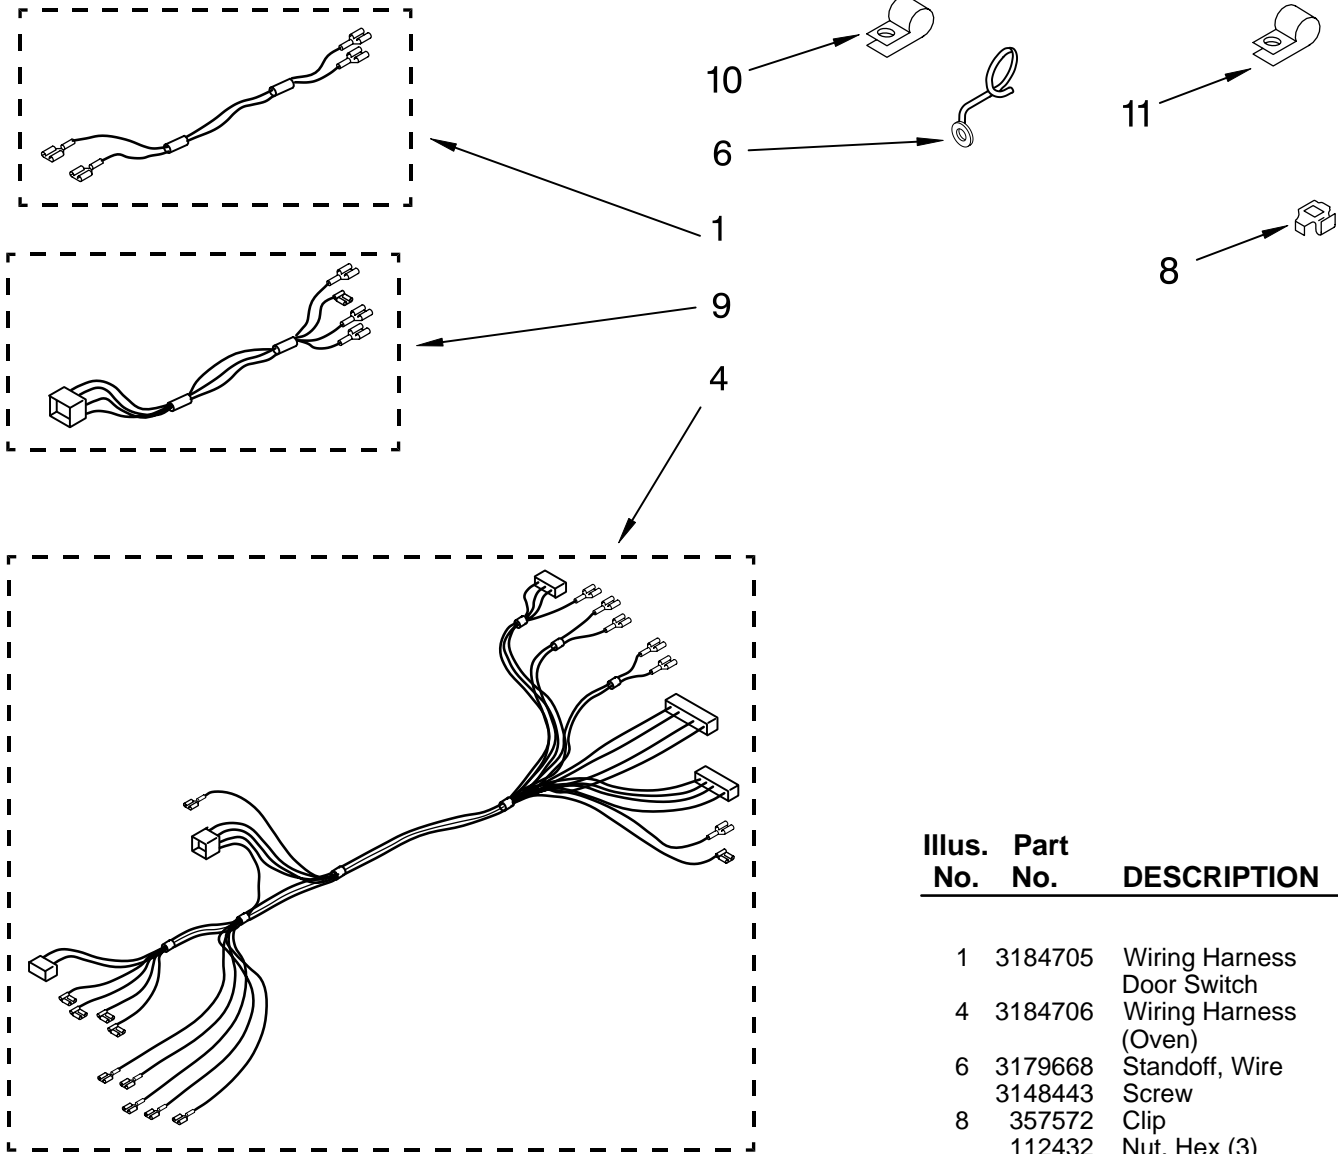

WIRING HARNESS PARTS

For Model: RB760PXYB4, RB760PXYQ4
(BLACK) (DESIGNER WHITE)

Illus. No.	Part No.	DESCRIPTION
1	3184705	Wiring Harness Door Switch
4	3184706	Wiring Harness (Oven)
6	3179668	Standoff, Wire
	3148443	Screw
8	357572	Clip
	112432	Nut, Hex (3)
9	3184691	Wiring Harness (Latch Assembly)
10	3179669	Clamp (Small)
	3148107	Screw
11	255564	Clamp (Large)
	3148107	Screw

FOR ORDERING INFORMATION REFER TO PARTS PRICE LIST