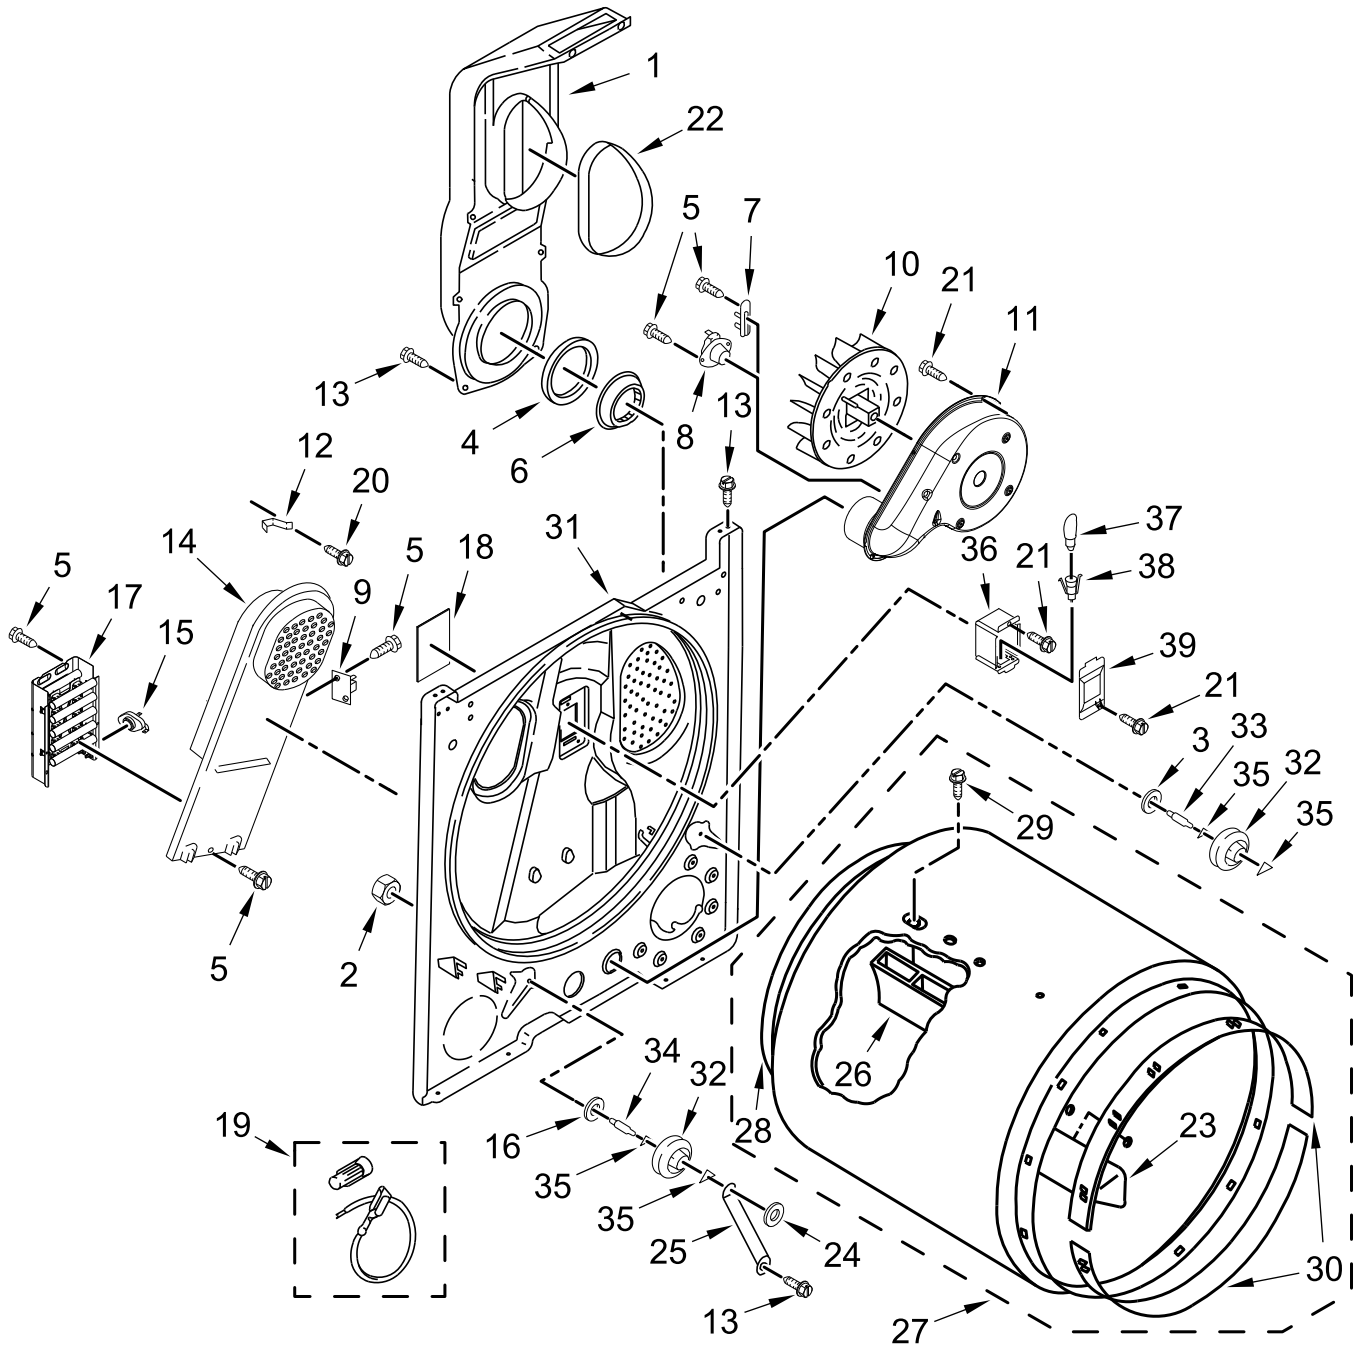

BULKHEAD PARTS

BULKHEAD PARTS

<u>Illus.</u> <u>No.</u>	<u>Part No.</u>	<u>Description</u>	<u>Illus.</u> <u>No.</u>	<u>Part No.</u>	<u>Description</u>	<u>Illus.</u> <u>No.</u>	<u>Part No.</u>	<u>Description</u>
1	W10798023	Assembly, Lint Chute	16	348197	Washer	30	692526	Bearing, Ring
2	W10298789	Nut, Hex	17	W10724237	Element, Heater	31	W10714468	Bulkhead
3	3388703	Washer	18	W10653662	Pad, Foam	32	3397590	Roller, Support
4	347139	Seal, Lint Chute	19	279457	Terminal Wire Kit (For Heater Element Wiring Harness Repair)	33	W10359269	Shaft, Drum Roller - Right Hand Thread
5	90767	Screw				34	W10359270	Shaft, Drum Roller - Left Hand Thread
6	W10389567	Shield, Exhaust	20	489463	Screw			
7	3392519	Fuse, Thermal (91C)	21	3390647	Screw	35	W10512946	Washer, Tri Ring
8	3387134	Thermostat	22	339956	Seal	36	3977373	Bracket, Drum Light
9	W10900067	Kit, Thermal Cut-Off (Includes Thermostat)	23	3403636	Baffle, Drum (Short)	37	3406124	Bulb, Light
10	694089	Wheel, Blower	24	90296	Nut, Push On	38	W10214261	Socket, Light
11	8577230	Housing, Blower	25	W11032820	Bracket, Support	39	3402841	Lens, Drum Light
12	3398161	Clip, Heater Box	26	692490	Baffle, Drum (Long)			
13	343641	Screw	27	W10757750	Assembly, Drum (Complete)			
14	8541818	Box, Heater	28	W10856781	Seal, Rear Drum			
15	3977767	Thermostat, 221 F (105 C)	29	W10219342	Screw