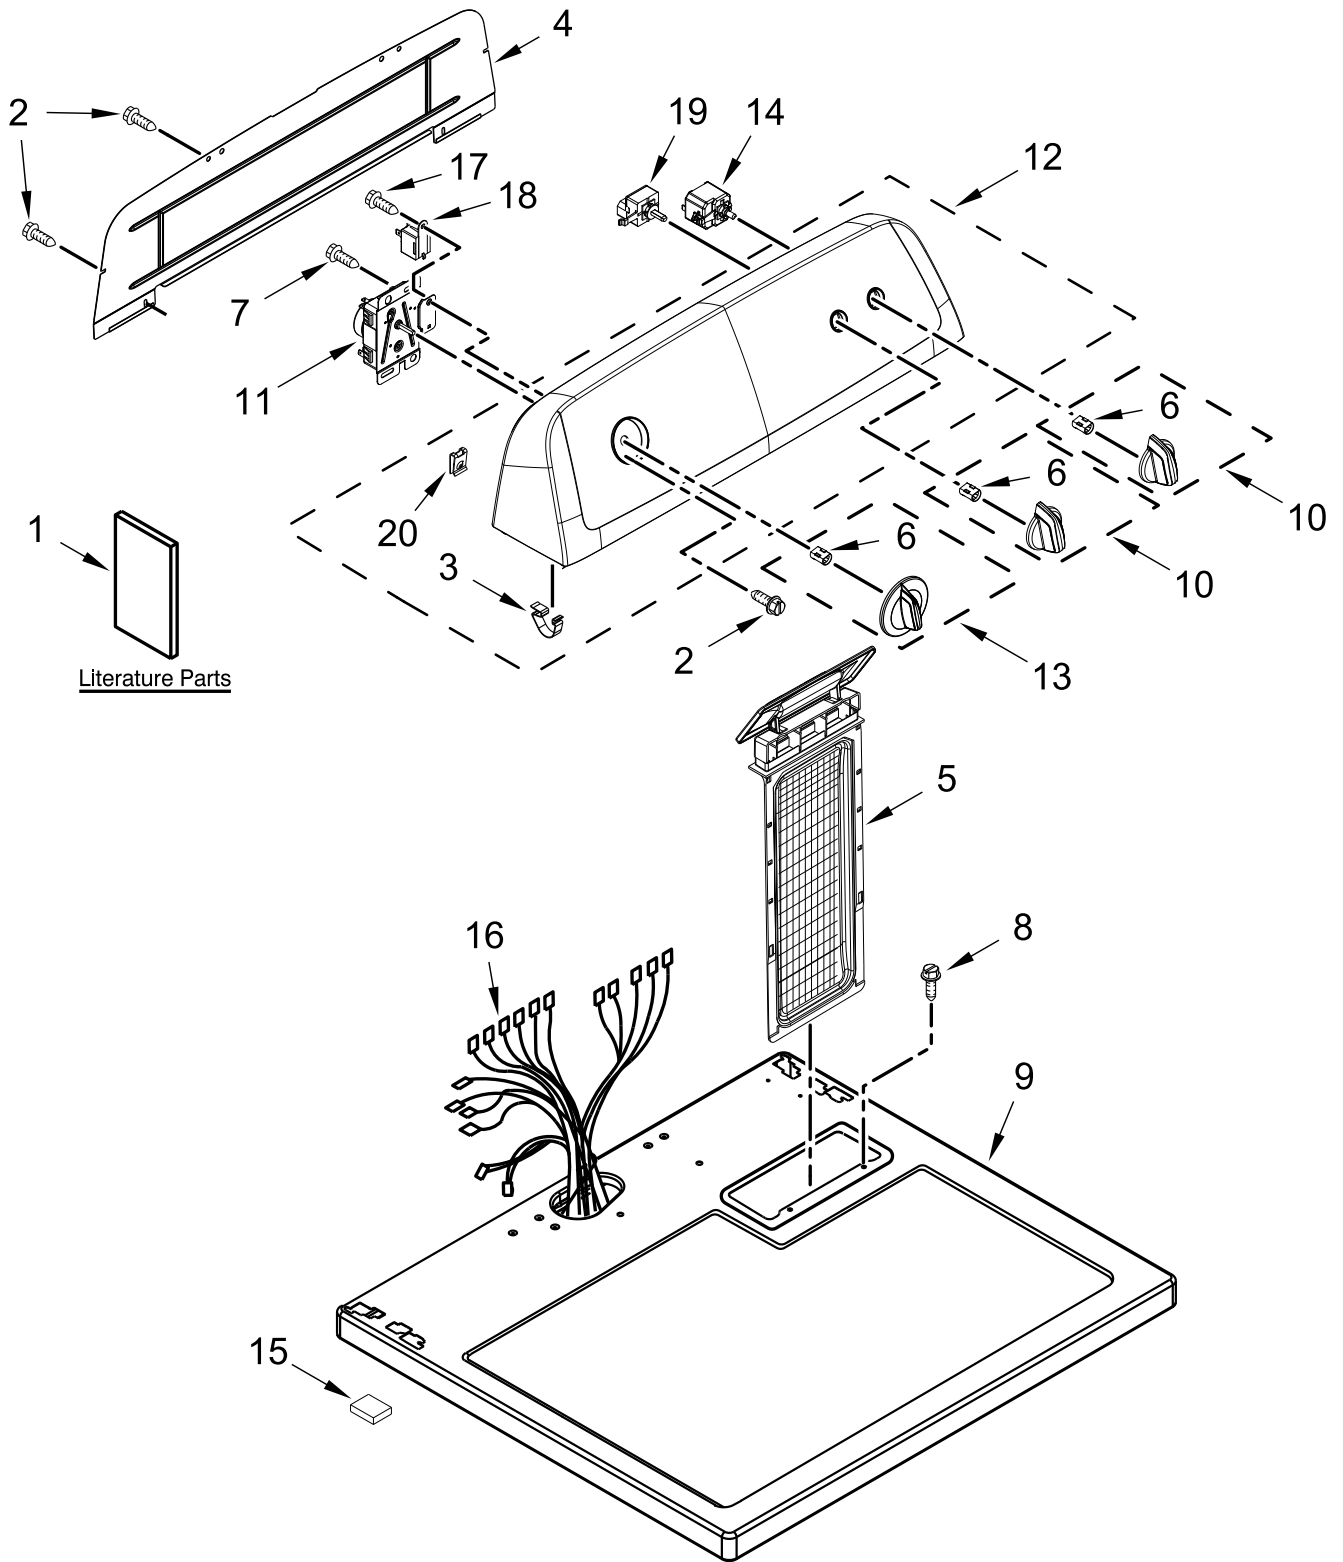

ELECTRIC DRYER

MODELS:

WED4850HW0 (White)

TOP AND CONSOLE PARTS

TOP AND CONSOLE PARTS

<u>Illus. No.</u>	<u>Part No.</u>	<u>Description</u>	<u>Illus. No.</u>	<u>Part No.</u>	<u>Description</u>	<u>Illus. No.</u>	<u>Part No.</u>	<u>Description</u>
1		Literature Parts	7	90767	Screw	14	W10446920	Switch, Push to Start
	W11185731	Use and Care Guide	8	688983	Screw	15	3389682	Spacer, Toe Panel
	W10848818	Installation Instructions	9		Top	16	W10450289	Harness, Main
	W10185985	Wiring Diagram		8559800	White	17	3348629	Screw
2	693995	Screw	10		Knob, Push To Start	18	694419	Buzzer, Mini
3	8312709	Clip, Console		W11160348	White	19	W10420747	Switch, Rotary
4	W10416486	Panel, Rear Console	11	W10436303	Assembly, Timer	20	W10298336	Nut, "U"
5		Lint Screen	12		Assembly, Console			
	W10717210	White		W11178662	White			
6	8536939	Clip, Spring	13		Assembly, Timer Knob			
				W11158829	White			