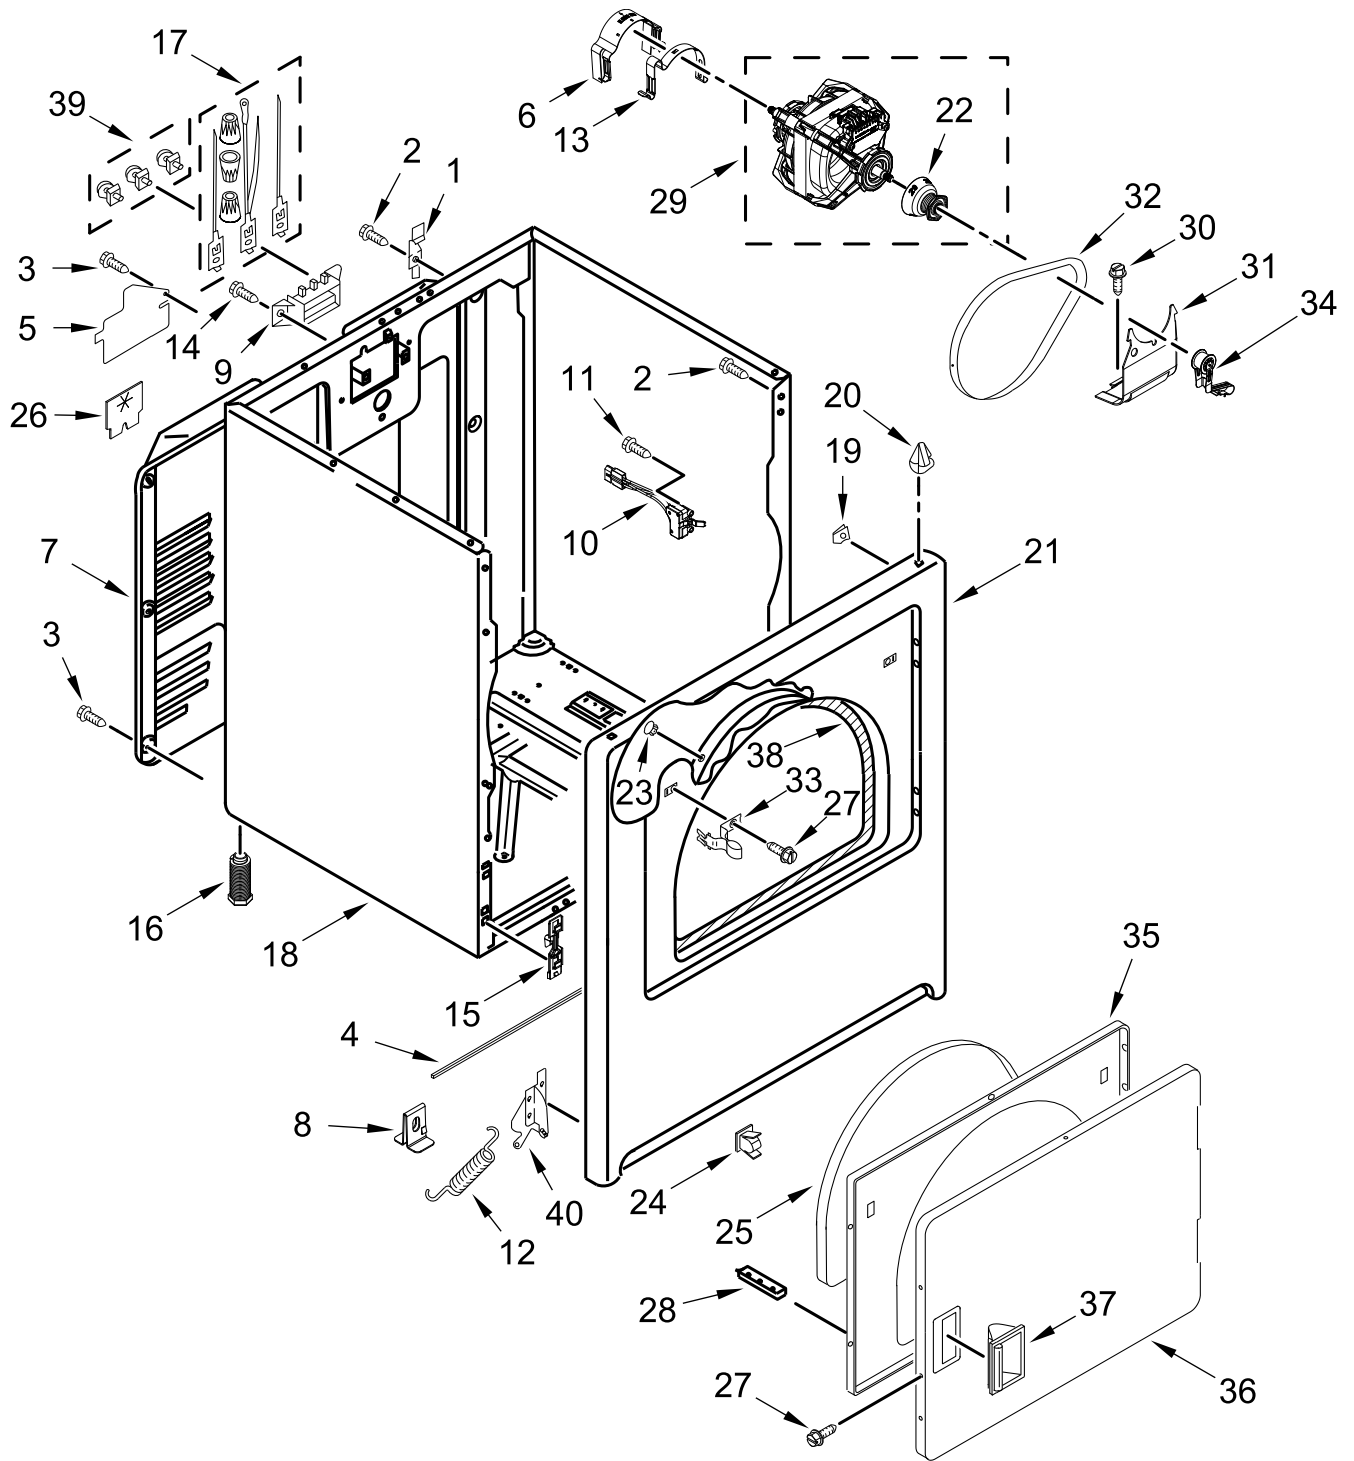

CABINET PARTS

CABINET PARTS

<u>Illus.</u> <u>No.</u>	<u>Part No.</u>	<u>Description</u>	<u>Illus.</u> <u>No.</u>	<u>Part No.</u>	<u>Description</u>	<u>Illus.</u> <u>No.</u>	<u>Part No.</u>	<u>Description</u>
1	8066217	Hinge, Top	17	279318	Terminal, Brass and Tinned (Includes Terminal Block Screw Kit)	32	W10131364	Belt, Drive
2	343641	Screw				33	696144	Strike, Door
3	693995	Screw				34	691366	Idler Assembly
4	W11172310	Seal, Spill Guard	18		Cabinet	35	695737	Door, Rear
5	W10571619	Cover, Terminal Block		8530603	White	36		Door, Front
6	3404162	Clamp, Motor (With Shield)	19	98234	Clip, Ground		W10714515	White
7	W10571724	Panel, Rear	20	8066092	Lock, Front Top	37		Handle, Door
8	W10575896	Clip, Spring	21		Panel, Front		W10714516	White
9	3397659	Block, Terminal		W10664693	White	38	W10803476	Assembly, Seal and Bearing
10	W10569603	Switch, Door	22	8066184	Pulley, Motor	39	279393	Screw Kit, Terminal Block
11	697773	Screw	23	685203	Clip, Felt Pad	40	8066056	Hinge, Door (Right)
12	W10041960	Spring, Door	24	3389441	Assembly, Door Catch		8066057	Hinge, Door (Left)
13	W10121316	Clamp, Motor Mount	25	W10823580	Seal, Door			
14	3390631	Screw	26	W10782659	Pad, Power Cord			
15	W10775448	Clip, Front Panel	27	342055	Screw			
16	W10561321	Foot, Dryer	28	337189	Clip, Hinge			
	W10570316	Foot - Package of 4 (Not Included)	29	W10396029	Assembly, Motor			
			30	3400500	Bolt			
			31	348780	Base, Motor