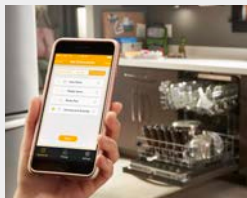

SPECIALTY AND CUSTOMIZED CYCLES

Get customized care for any mess. Choose new or create your own cycles and send it to your dishwasher using the Download & Go™ option.

*WiFi & App Required. Features subject to change. For details and privacy statement, visit whirlpool.com/connect

OTHER FEATURES

- No One Has Fewer Repairs 20 Years in a Row
- Plastics Cycle
- Canning and Brewing Items Cycle
- Nest® Thermostat Integration
- Works with Alexa
- Works with Google Home
- Guided Service
- Tap Touch Controls
- Fingerprint-Resistant
- Stainless Steel Tub
- 1-hour Wash Cycle
- Sani Rinse
- High Temperature Wash Option

MODEL	WDT975SAHZ	WDT975SAHV
Max height (in)	34-1/2"	34-1/2"
Width (in)	27-3/8"	27-3/8"
Depth (in)	24-1/2"	24-1/2"
Place Settings	15	15

AVAILABLE COLORS

Fingerprint Resistant
Stainless Steel (Z)

Fingerprint Resistant
Black Stainless Steel (V)