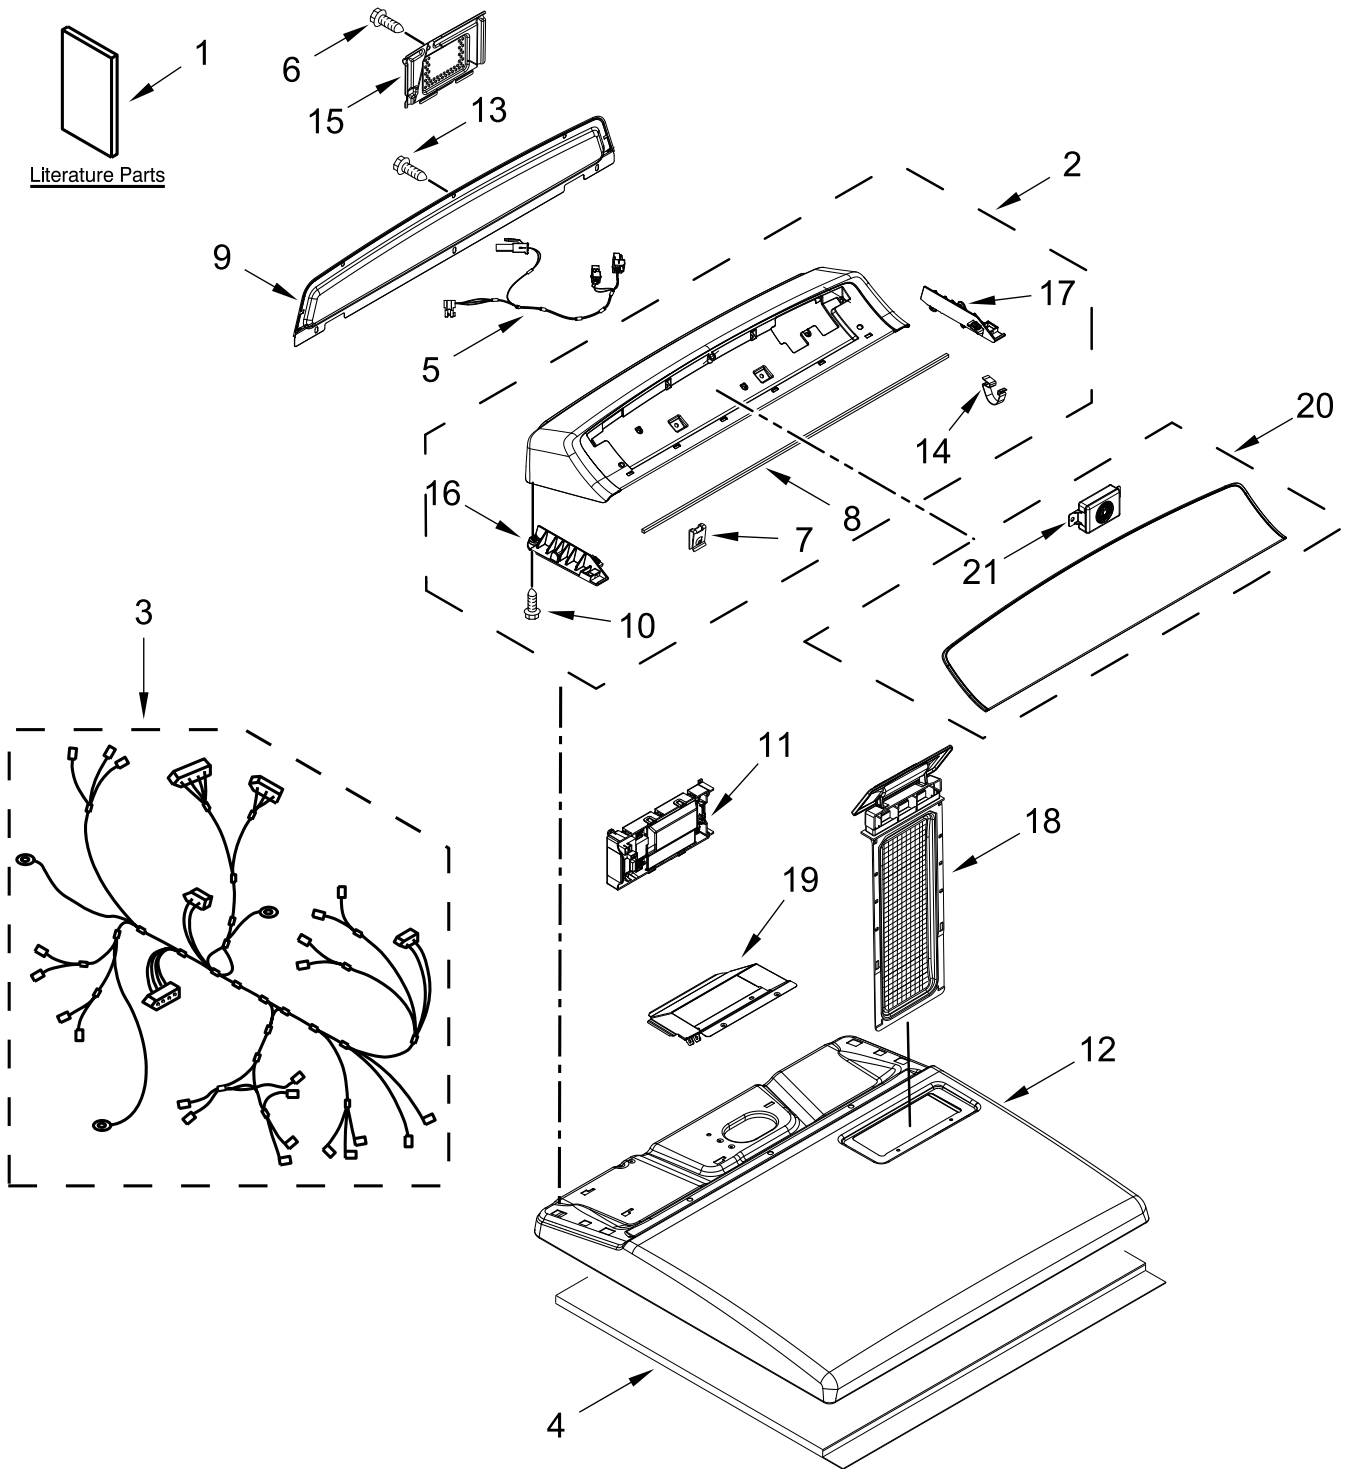

29" GAS DRYER

MODELS:

WGD7300DW0 (White)

TOP AND CONSOLE PARTS

TOP AND CONSOLE PARTS

<u>Illus. No.</u>	<u>Part No.</u>	<u>Description</u>	<u>Illus. No.</u>	<u>Part No.</u>	<u>Description</u>	<u>Illus. No.</u>	<u>Part No.</u>	<u>Description</u>
1		Literature Parts	4	W10123956	Panel, Dampening	13	8533971	Screw
	W10680136	Installation Instructions	5	W10634454	Harness, User Interface	14	8312709	Clip, Console
	W10680128	Guide, Use and Care	6	3348629	Screw	15	W10686798	Cover, Terminal Block
	W10680138	Tech Sheet	7	W10298336	Nut, "U"	16	W10631629	Console Mount (Right)
	W10743379	Quickstart Guide	8	W10726632	Seal, Console	17	W10631630	Console Mount (Left)
2		Console Assembly (Complete)	9	W10775189	Panel, Rear	18		Lint Screen
	W10622070	White	10	W10219342	Screw		W10508973	White
3	W10607498	Wiring Harness	11	W10691551	Control, Electronic	19	W10662472	Collar, Lint Chute
			12		Top	20	W10507955	Assembly, Fascia
				W10613389	White	21	W10568405	Assembly, Speaker