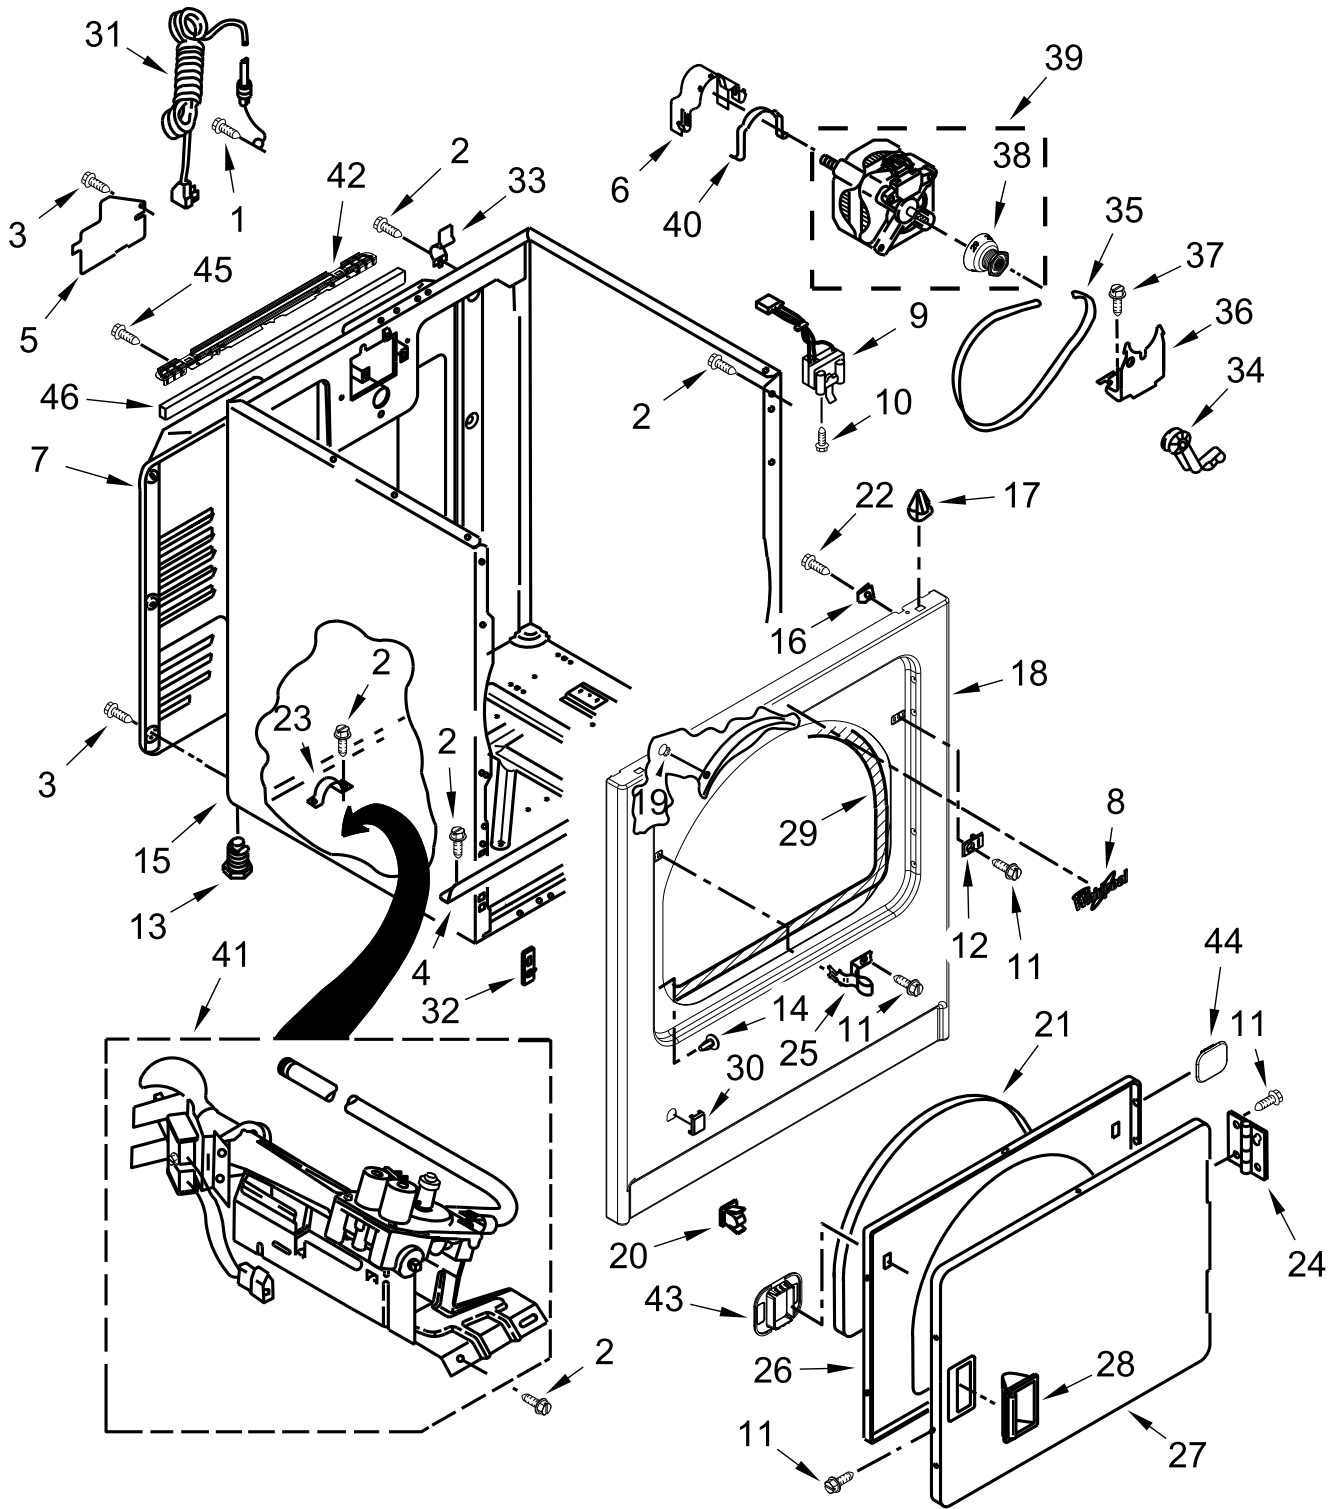

CABINET PARTS

CABINET PARTS

<u>Illus.</u> <u>No.</u>	<u>Part No.</u>	<u>Description</u>	<u>Illus.</u> <u>No.</u>	<u>Part No.</u>	<u>Description</u>	<u>Illus.</u> <u>No.</u>	<u>Part No.</u>	<u>Description</u>
1	8533974	Screw	16	98234	Clip, Ground	31	344020	Cord, Power
2	3390631	Screw	17	8066092	Lock, Front Top	32	W10775448	Clip, Front Panel
3	693995	Screw	18		Panel, Front	33	W10641296	Hinge, Top
4	W10236073	Bracket, Cabinet		W10664698	White	34	691366	Idler Assembly
5	3396795	Cover, Terminal Block	19	685203	Clip, Felt Pad	35	W10709670	Belt, Drive
6	3404162	Clamp, Motor (With Shield)	20	W10610880	Assembly, Door Catch	36	348780	Base, Motor
7	W10634729	Panel, Rear	21	W10730752	Seal, Door	37	3400500	Bolt
8		Badge	22	343641	Screw	38	8066184	Pulley, Motor
	W10387117	White	23	W10727507	Clamp, Pipe	39	W10396029	Assembly, Motor
9	W10569603	Switch, Door	24	W10362431	Assembly, Hinge and Pin	40	W10121316	Clamp, Motor Mount
10	697773	Screw	25	3403431	Strike, Door	41	W10336852	Burner Assembly (60 Hz) (Type 1 and 2)
11	342055	Screw	26	W10463967	Door, Inner	42	W10641295	Bracket, Rear
12	W10567345	Plug, Strike	27		Door, Outer	43	W10529197	Bezel, Door Catch
13	3392100	Foot, Dryer		3402335	White	44	W10529198	Cover, Door Catch
	279810	Foot, Optional (Extended Length Package Of 2) (Not Included)	28		Handle, Door	45	688983	Screw
				W10549553	White	46	W10685675	Seal, Rear Panel
14	3404413	Plug, Hole (White)	29	W10663510	Assembly, Seal and Bearing			
15		Cabinet	30		Plug, Front Panel			
	8530603	White		8564457	White