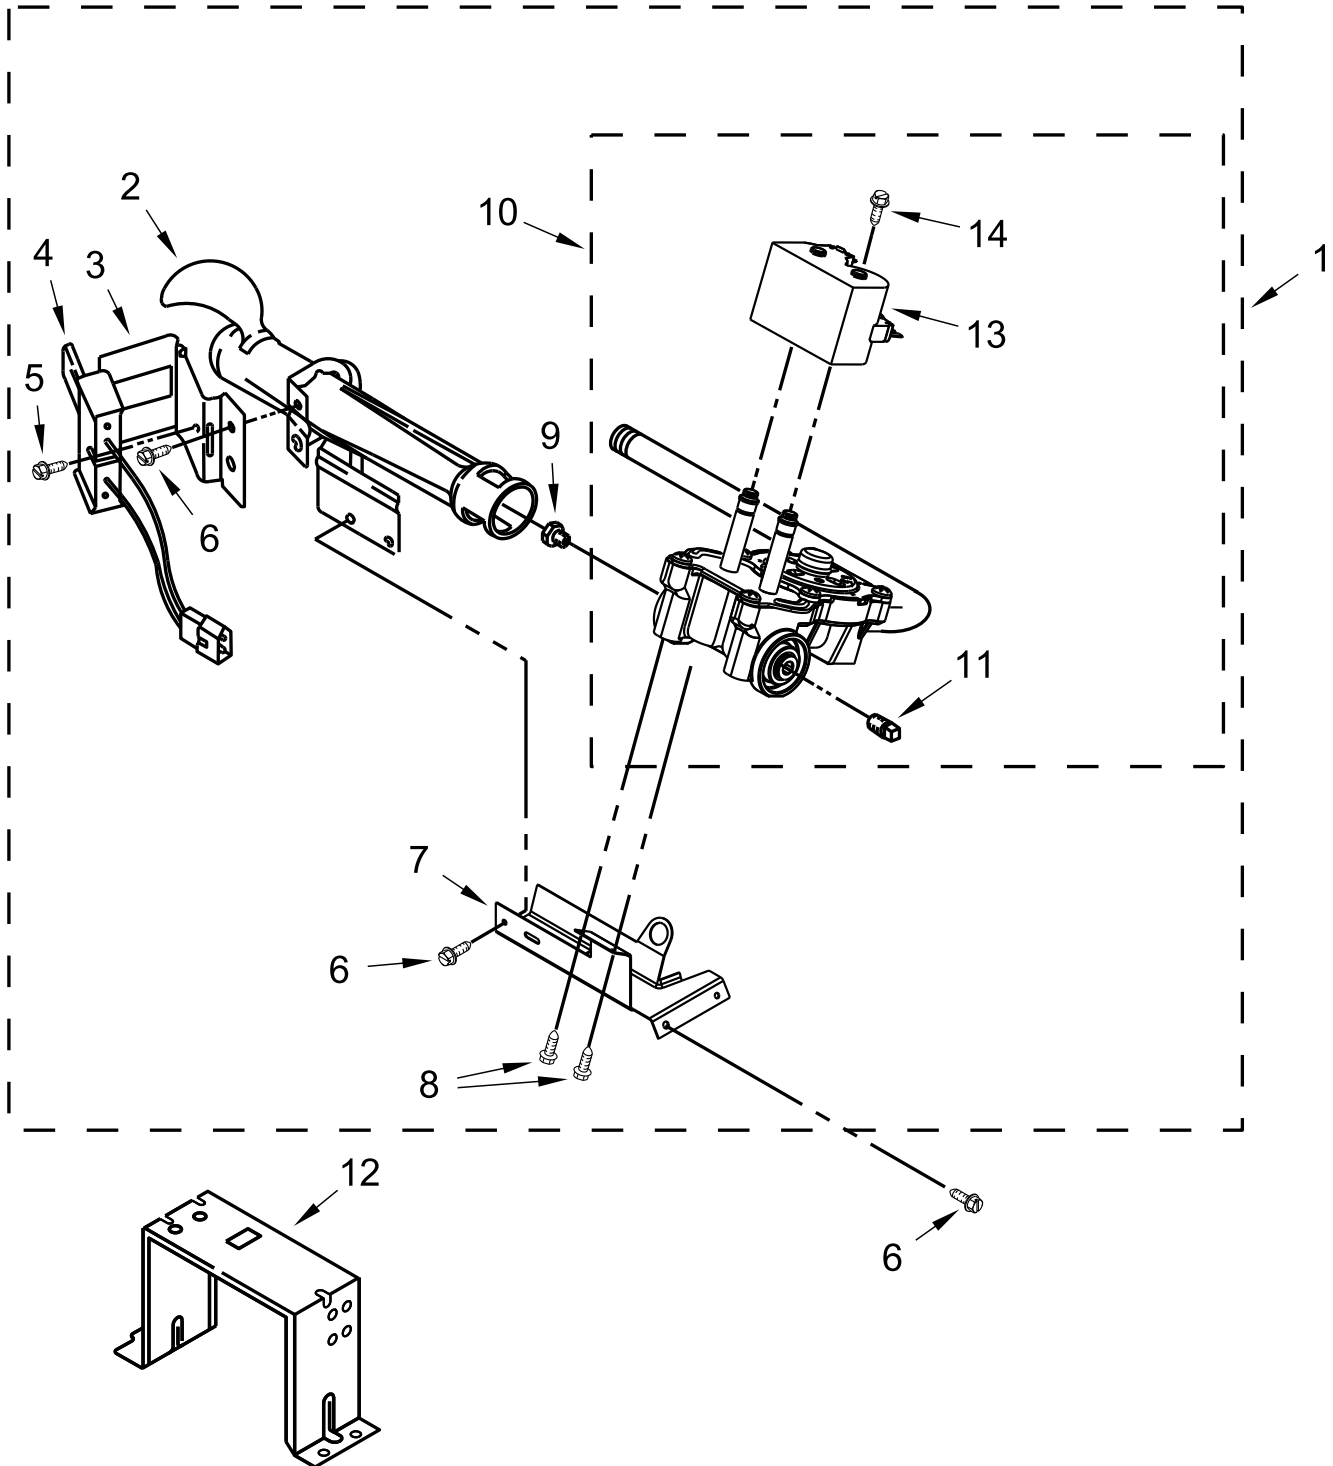

BURNER ASSEMBLY PARTS

USE WITH TYPE 1 - NATURAL, TYPE 2 - MIXED,
AND TYPE 4 - LIQUEFIED PROPANE AND BUTANE GASES

BURNER ASSEMBLY PARTS

<u>Illus.</u> <u>No.</u>	<u>Part No.</u>	<u>Description</u>	<u>Illus.</u> <u>No.</u>	<u>Part No.</u>	<u>Description</u>	<u>Illus.</u> <u>No.</u>	<u>Part No.</u>	<u>Description</u>
1	W10336852	Burner Assembly (60 Hz) (Type 1 and 2)	7	693986	Base, Burner	13	326049536	Screw
2	688617	Tube, Burner	8	3387057	Screw			Following Parts Not Illustrated
3	694298	Bracket, Ignitor	9	234826	Orifice, Burner Type 1 (Natural)	49572A		Conversion Kit (Type 1 and 2) to Type (4) L.P.G.
4	686590	Ignitor	10	W10622159	Valve, Gas			
5	W10366705	Screw	11	W10295523	Pipe Plug			
6	343641	Screw	12	W10328463	Coil (60 Hz)