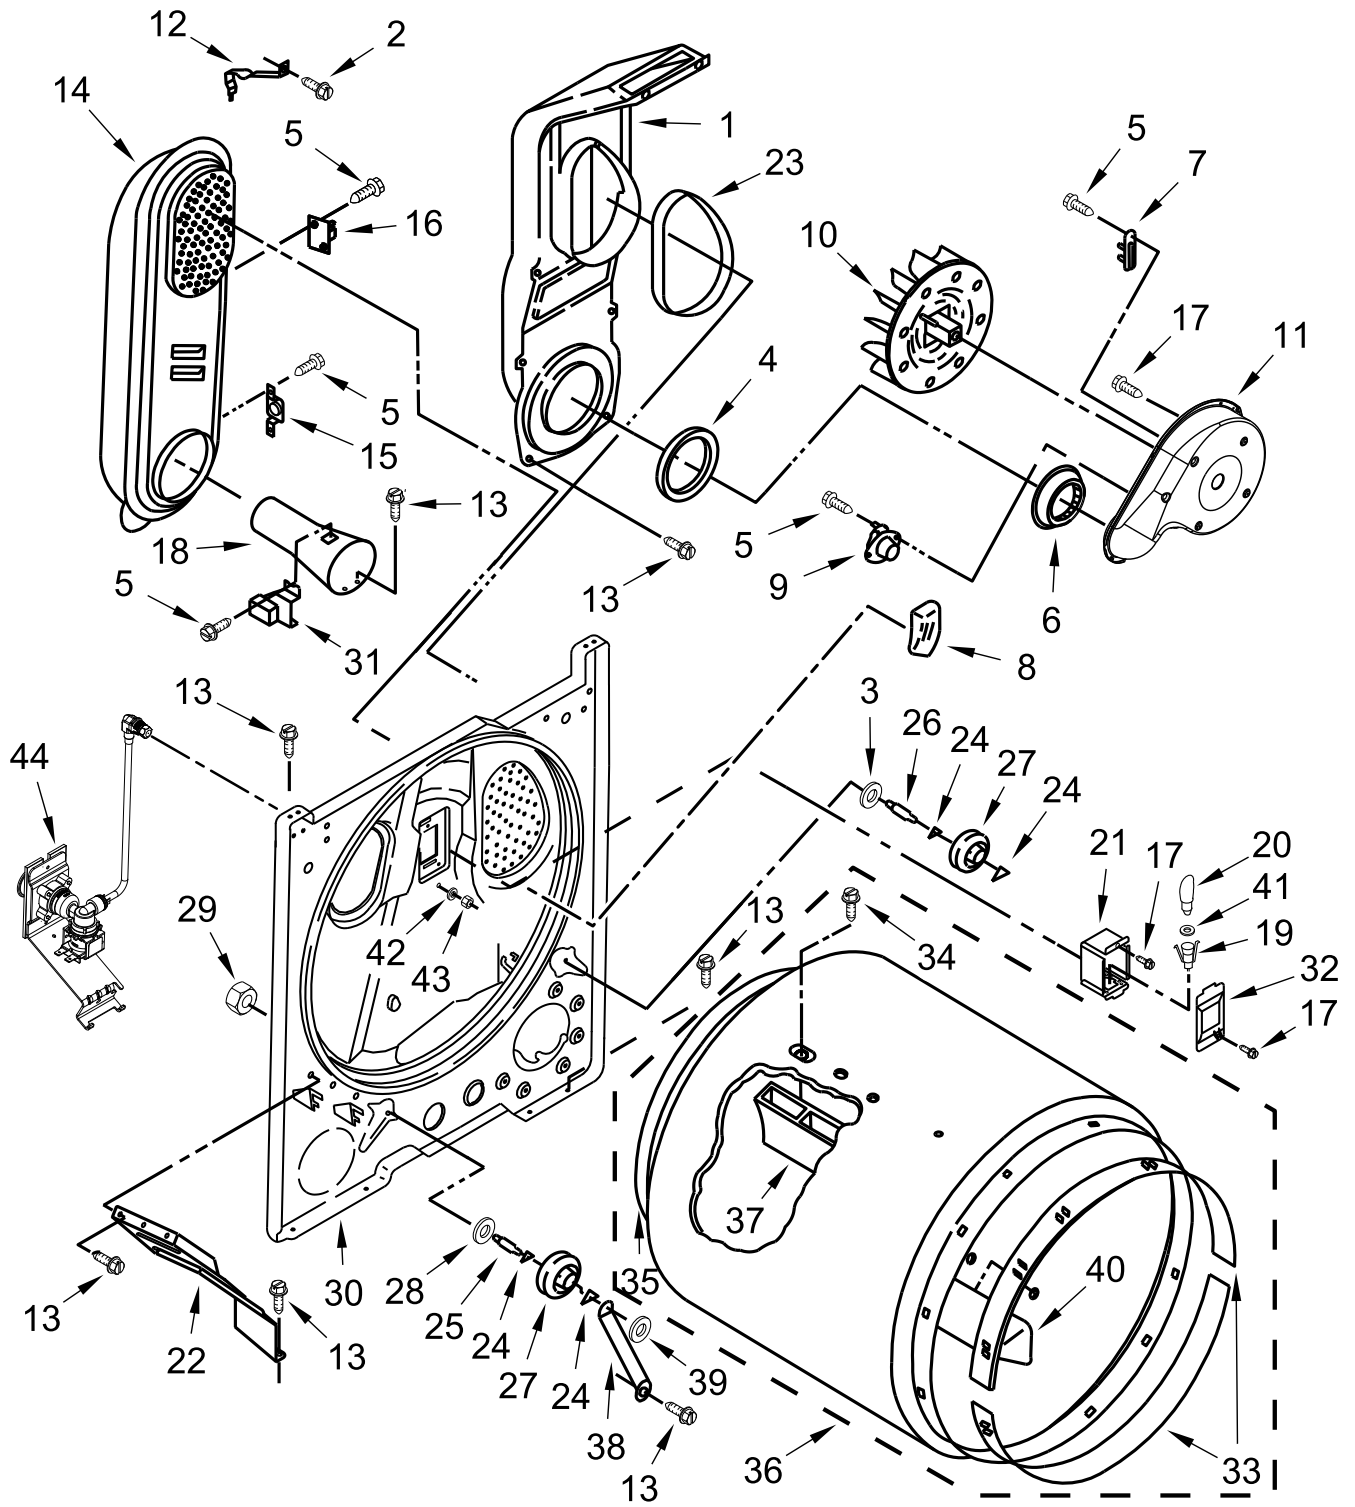

BULKHEAD PARTS

BULKHEAD PARTS

<u>Illus.</u> <u>No.</u>	<u>Part No.</u>	<u>Description</u>	<u>Illus.</u> <u>No.</u>	<u>Part No.</u>	<u>Description</u>	<u>Illus.</u> <u>No.</u>	<u>Part No.</u>	<u>Description</u>
1	348368	Assembly, Lint Chute	17	3390647	Screw	32	3402841	Lens, Drum Light
2	489463	Screw	18	8066049	Funnel, Burner Light	33	692526	Bearing, Ring
3	3388703	Washer	19	W10214261	Socket, Light	34	W10219342	Screw
4	347139	Seal, Lint Chute	20	3406124	Bulb, Light	35	W10725245	Seal, Rear Drum
5	90767	Screw	21	3977373	Bracket, Drum Light	36	W10757750	Assembly, Drum (Complete)
6	W10389567	Shield, Exhaust	22	3406022	Bracket, Bulkhead Chute	37	692490	Baffle, Drum (Long)
7	3392519	Fuse, Thermal (91C)	23	339956	Seal	38	3976434	Bracket, Support
8	W10681051	Pad, Sensor	24	W10512946	Washer, Tri Ring	39	90296	Nut, Push On
9	8577274	Thermistor	25	W10359270	Shaft, Drum Roller - Left Hand Thread	40	3403636	Baffle, Drum (Short)
10	694089	Wheel, Blower	26	W10359269	Shaft, Drum Roller - Right Hand Thread	41	W10709380	Seal, Drum Light
11	8577230	Housing, Blower	27	3397590	Roller, Support	42	W10044579	Washer, Nozzle
12	3398161	Clip, Heater Box	28	348197	Washer	43	W10044628	Nut, Brass
13	3390631	Screw	29	W10298789	Nut, Hex	44	W10562804	Valve and Hose Assembly
14	8530285	Box, Heater (96C)	30	W10714471	Bulkhead			
15	W10423382	Thermostat, High Limit SPST (180F)	31	338906	Sensor, Radiant			
16	W10480709	Kit, Thermal Cut-Off (Includes Thermostat)