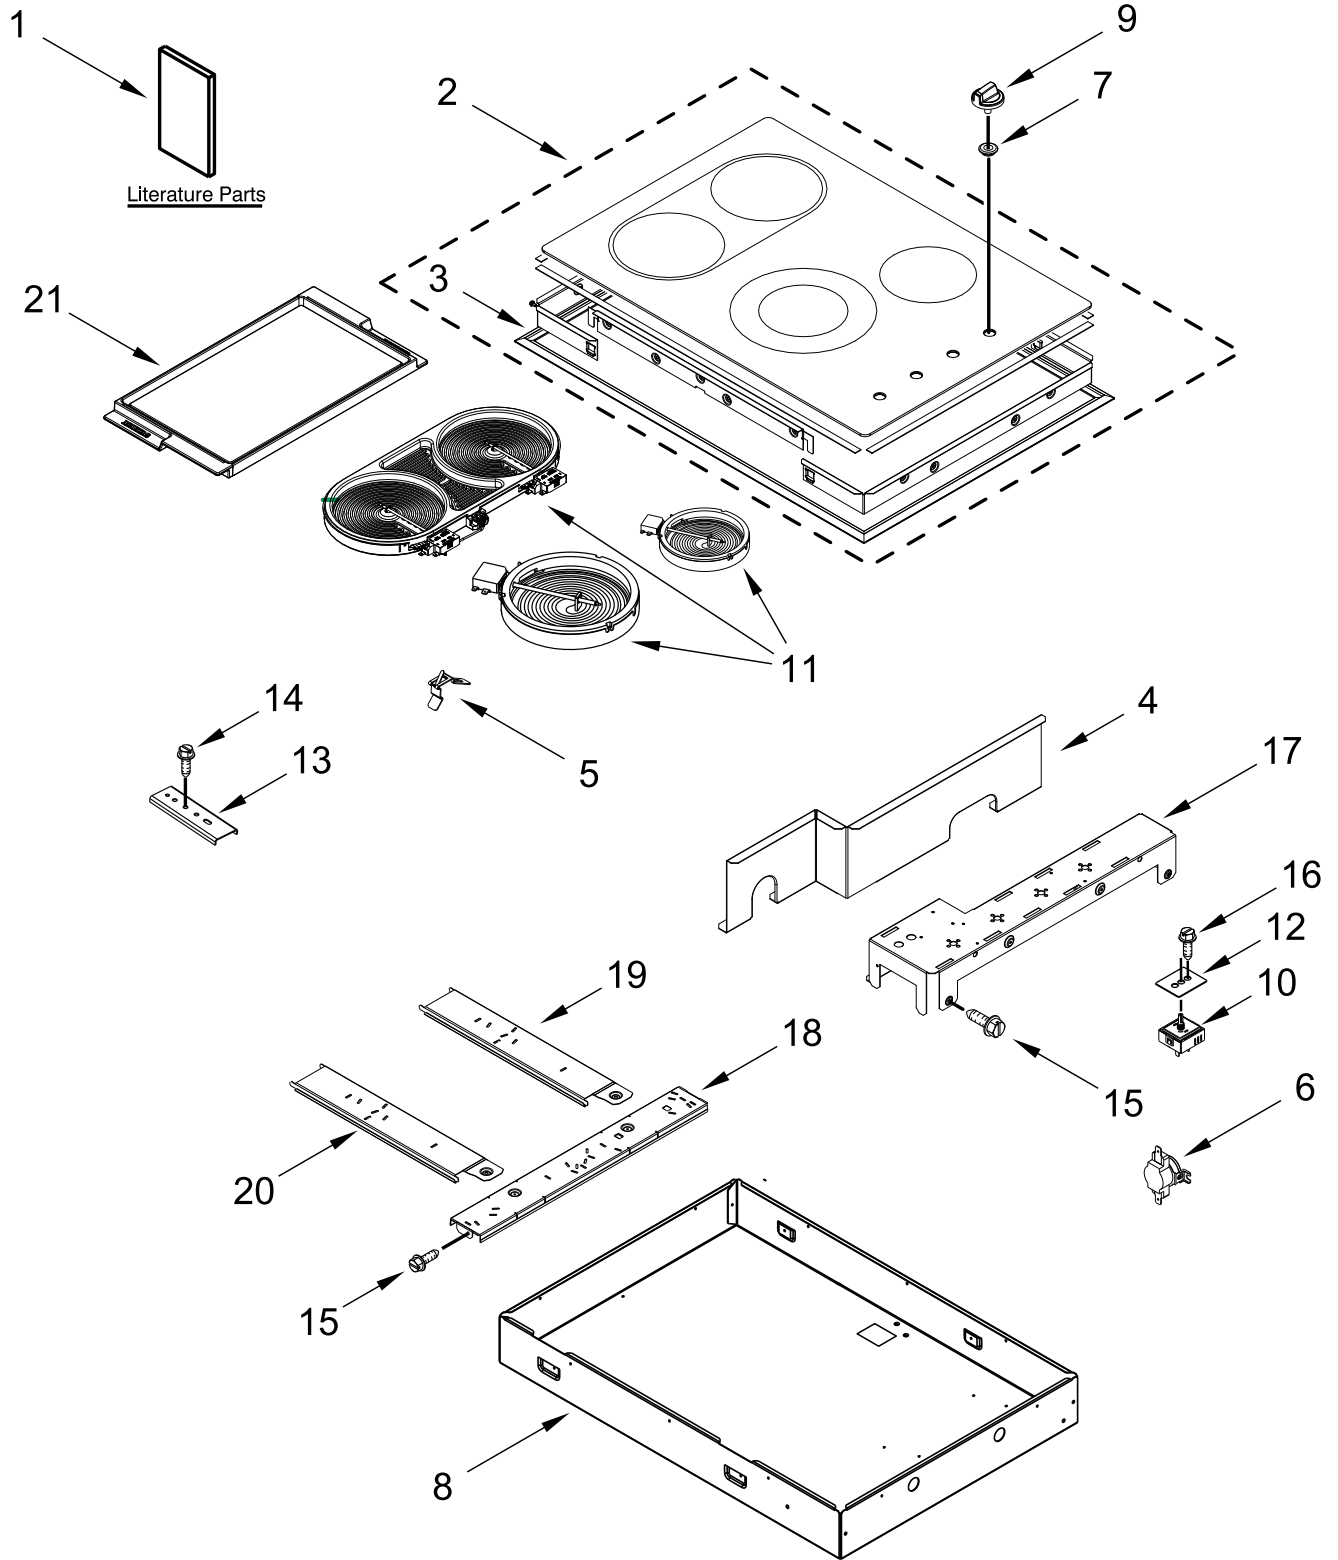

30" ELECTRIC BUILT-IN COOKTOP

MODELS:

MEC8830HB00 (Black)

MEC8830HS00 (Stainless)

COOKTOP PARTS

COOKTOP PARTS

<u>Illus. No.</u>	<u>Part No.</u>	<u>Description</u>	<u>Illus. No.</u>	<u>Part No.</u>	<u>Description</u>	<u>Illus. No.</u>	<u>Part No.</u>	<u>Description</u>
1		Literature Parts	9		Knob, Control	14	3400093	Screw
	W11206696	Instructions, Installation		W10895122	Black	15	7101P426-60	Screw
	W11245478	Instructions, Undercounter Installation		W10859808	Stainless	16	7101P309-60	Screw
	W11161590	Guide, Use & Care	10	W10437092	Switch, Infinite (Left Front and Right Front)	17	W11215837	Plate, Switch
	W11238363	Diagram, Wiring		W10843843	Switch, Infinite (Left Rear)	18	W11175477	Rail, Vertical
2		Cooktop		W10578768	Switch, Infinite (Right Rear)	19	W11175474	Rail, Horizontal Rear
	W11120984	Black		W10248259	Element, Bridge (Left Front and Left Rear)	20	W11175476	Rail, Horizontal Front
	W11120985	Stainless	11			21	W11192139	Grill/Griddle
3		Trim, Stainless (Not Serviced)		W10275048	Element (3000/1400W) (Right Front)		W11110551	Harness, Main
4	W11172720	Shield, Switch		8273994	Element (1200W) (Right Rear)		3400015	Screw, Grounding
5	W10225448	Spring, Element					7101P520-60	Screw
6	W10464566	Switch, TOD High Limit					7103P027-60	Nut
7		Grommet					3192439	Seal, Limiter
	W10293874	Black	12	3183956	Seal, Switch Cover		8286642	Tape, Foam
8		Box, Burner (Not Serviced)	13	4455917	Bracket, Cooktop Mounting		W11161211	Insulation, Cooktop (Knob)