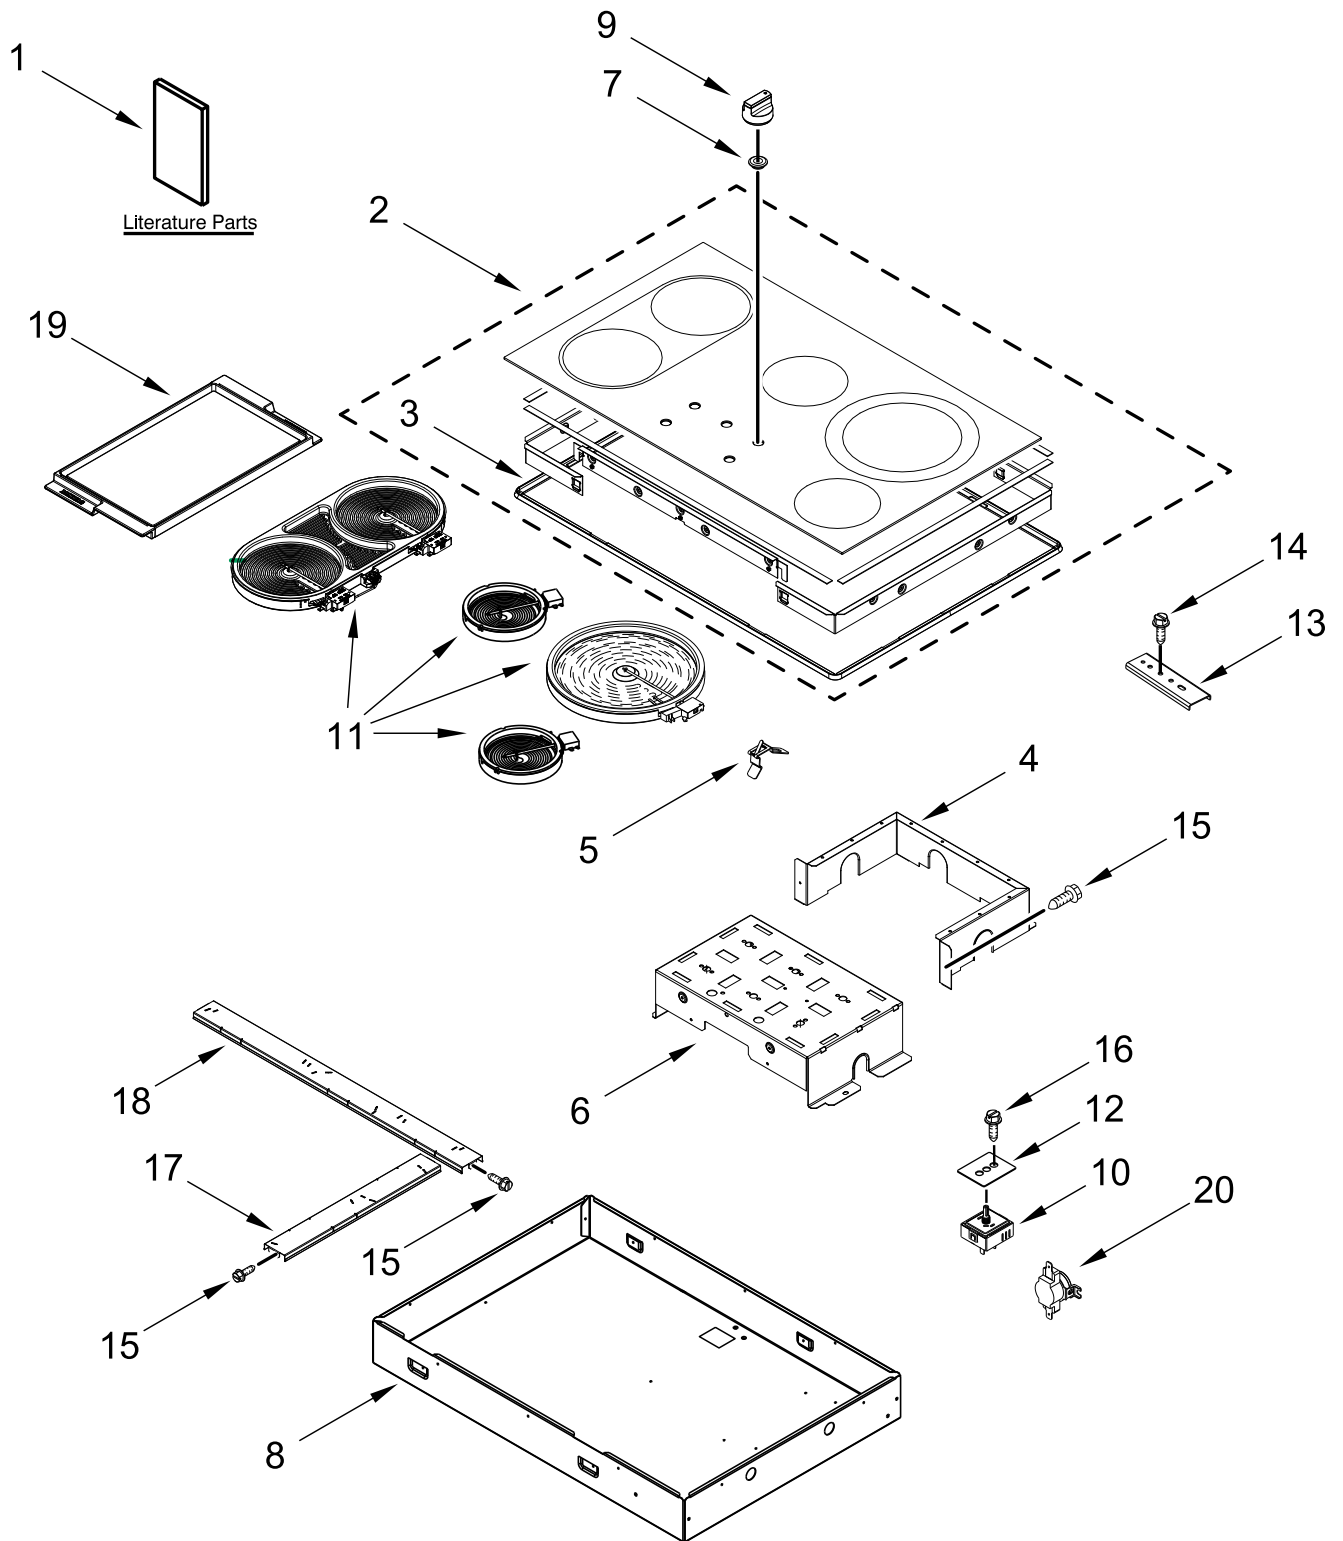

36" ELECTRIC BUILT-IN COOKTOP

MODELS:

MEC8836HS00 (Stainless)

COOKTOP PARTS

COOKTOP PARTS

<u>Illus. No.</u>	<u>Part No.</u>	<u>Description</u>	<u>Illus. No.</u>	<u>Part No.</u>	<u>Description</u>	<u>Illus. No.</u>	<u>Part No.</u>	<u>Description</u>
1		Literature Parts	10	W10437092	Switch, Infinite (Left Front & Right Rear)	14	3400093	Screw
	W11206696	Instructions, Installation				15	7101P426-60	Screw
	W11245478	Instructions, Undercounter Installation		W10843843	Switch, Infinite (Left Rear)	16	7101P309-60	Screw
	W11161590	Guide, Use & Care		W10578768	Switch, Infinite (Center Rear)	17	W11175341	Rail, Short
	W11238364	Diagram, Wiring		W10437094	Switch, Infinite (Right Front)	18	W11175343	Rail, Horizontal
2		Cooktop				19	W11192139	Grill/Griddle
	W11269300	Stainless	11	W10248259	Element, Bridge (Left Front & Left Rear)	20	W10471482	Switch, TOD High Limit
3		Trim, Stainless (Not Serviced)						FOLLOWING PARTS NOT ILLUSTRATED
4	W10311897	Shield, Outer		8273994	Element (1200W) (Center Rear)	W11110559		Harness, Main
5	W10225448	Spring, Element		W10342780	Element (1300W) (Right Front)	3192439		Seal, Limiter
6	W11215839	Plate, Switch				7101P426-60		Screw (For Main Harness)
7		Grommet		W10711900	Element (3000W) (Right Rear)	8286642		Tape, Foam
	W10293874	Black				W11183280		Insulation, Cooktop (Knob)
8		Box, Burner (Not Serviced)	12	3183956	Seal, Switch Cover			
9		Knob, Control	13	4455917	Bracket, Cooktop Mounting			
	W10859808	Stainless						