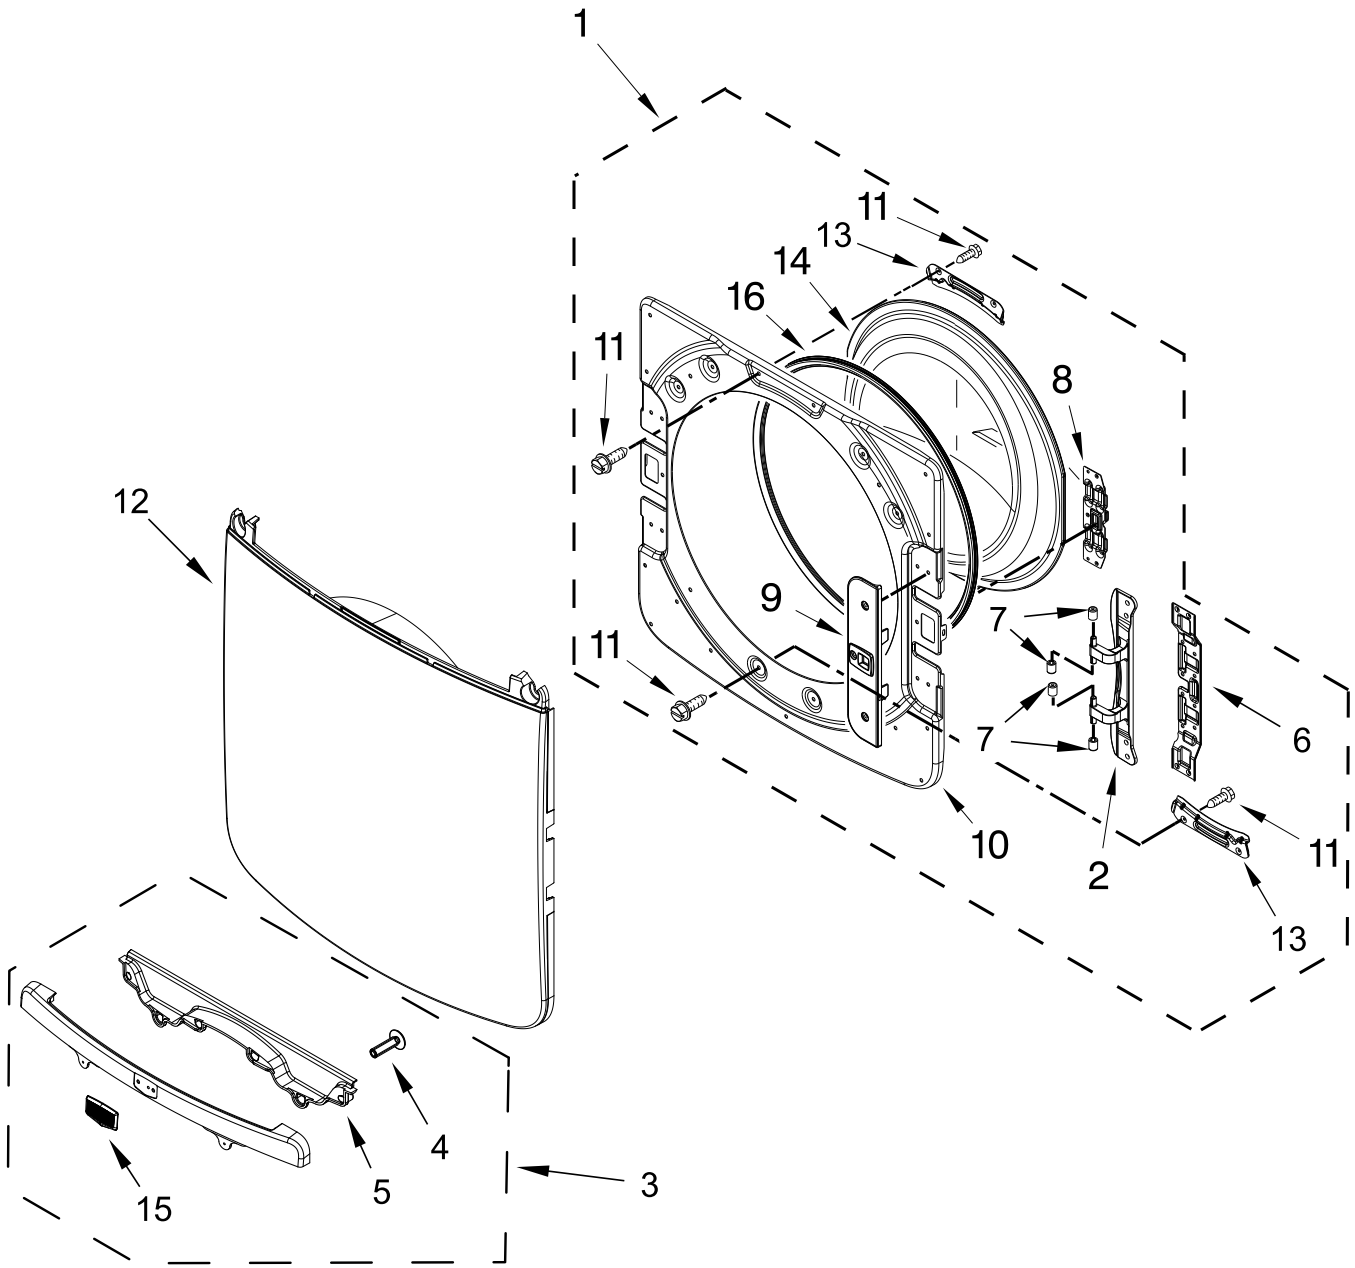

DOOR PARTS

DOOR PARTS

<u>Illus.</u> <u>No.</u>	<u>Part No.</u>	<u>Description</u>	<u>Illus.</u> <u>No.</u>	<u>Part No.</u>	<u>Description</u>	<u>Illus.</u> <u>No.</u>	<u>Part No.</u>	<u>Description</u>
1	W10797893	Assembly, Inner Door	7	W10208398	Cap, Hinge	13	W10208252	Bracket, Glass
2	W10208415	Hinge, Base	8	W10208254	Assembly, Door Catch	14	W10749947	Glass, Door
3		Handle Assembly	9	W10272404	Cover, Door Catch	15	W10639171	Badge, Maytag
	W10626039	White	10	W10285652	Door, Inner	16	W10329710	Seal, Glass
4	9742177	Screw	11	W10288126	Screw			
5	8572266	Bumper, Door	12	W10424248	Assembly, Outer Door			
6	W10208419	Plate, Hinge Retainer