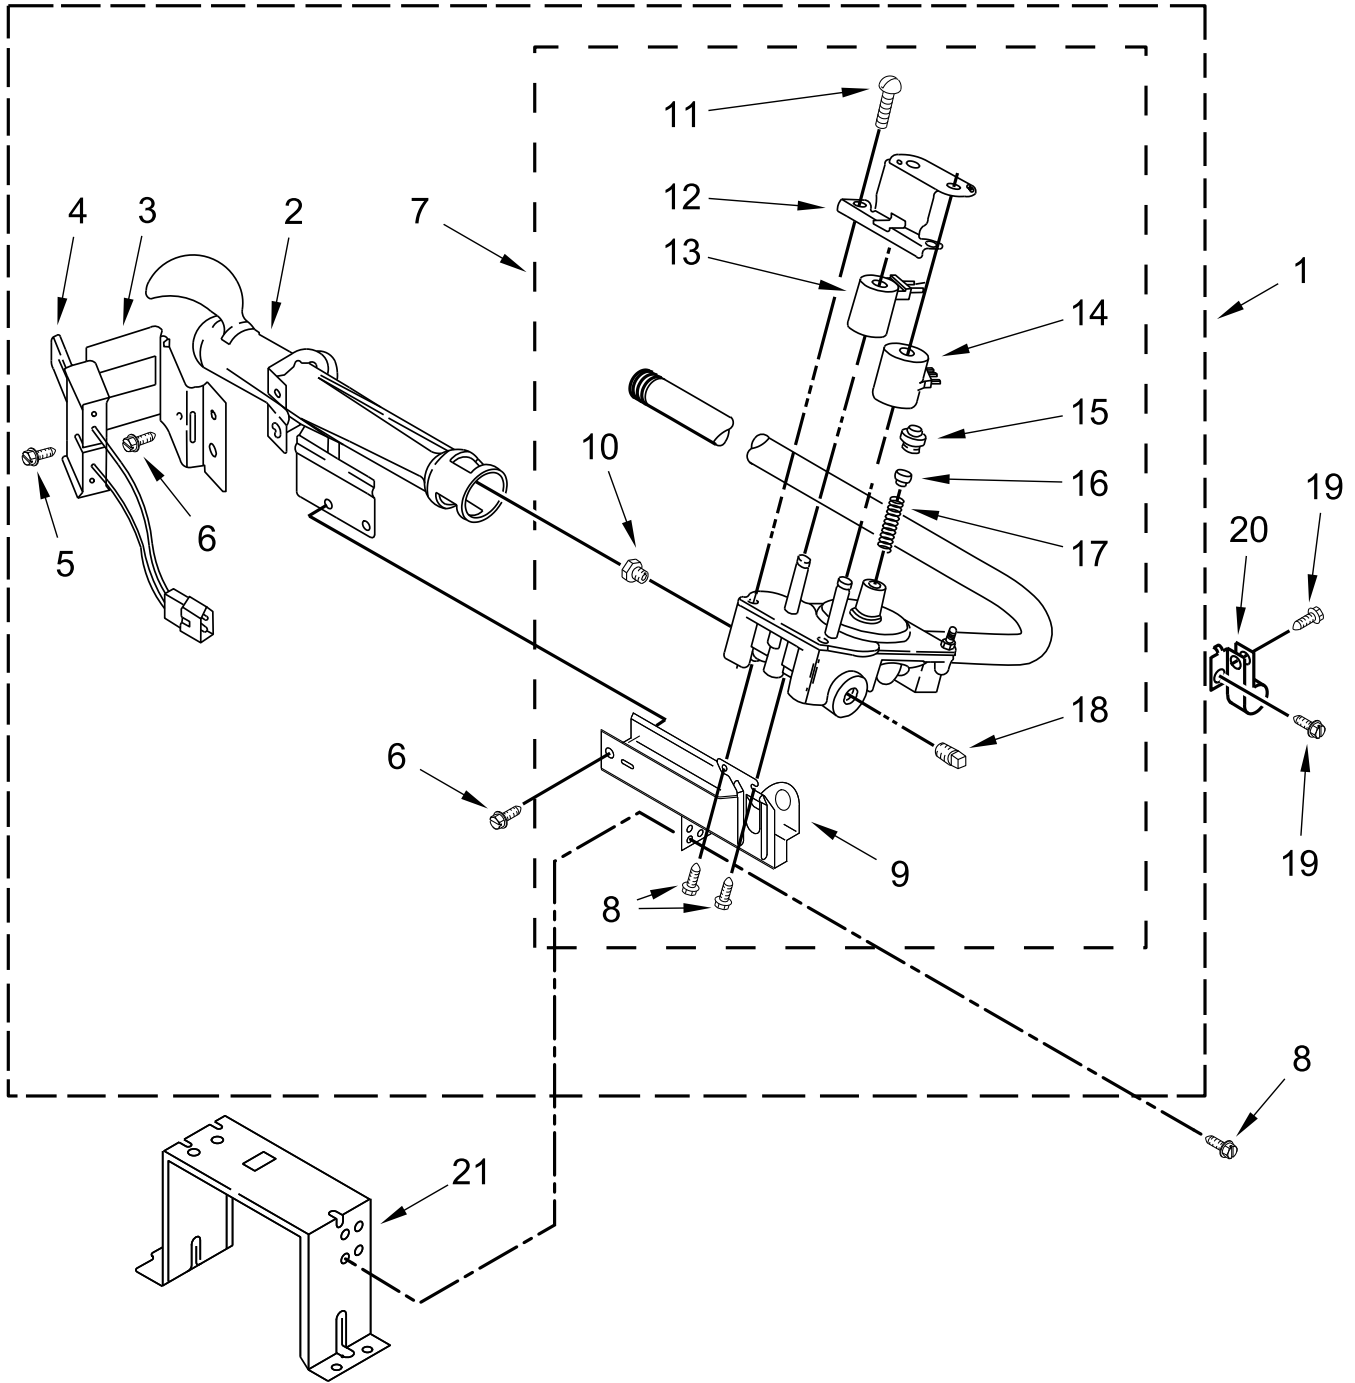

BURNER ASSEMBLY PARTS

USE WITH TYPE 1 - NATURAL,
AND TYPE 4 - LIQUEFIED PROPANE AND BUTANE GASES

BURNER ASSEMBLY PARTS

<u>Illus. No.</u>	<u>Part No.</u>	<u>Description</u>	<u>Illus. No.</u>	<u>Part No.</u>	<u>Description</u>	<u>Illus. No.</u>	<u>Part No.</u>	<u>Description</u>
1	8576353	Burner Assembly 60 Hz. (Type 1)(White Rodgers)	10		Orifice, Burner	16	694423	Screw, Regulator Adjustment
				15418	Type 1 (Natural)			
				15422	Type 4 (Butane)	17	694422	Spring, Regulator
2	688617	Tube, Burner		234867	Type 4 (Propane)	18	239822	Plug, Pipe
3	694298	Bracket, Ignitor	11	694421	Screw, Coil	19	3390647	Screw
4	686590	Ignitor	12	694538	Bracket, Coil	20	3387561	Clamp, Pipe
5	W10366705	Screw	13	694540	Coil, 60 Hz. (2 Terminal) (Main)	21	3389889	Bracket, Support
6	343641	Screw						Following Parts Not Illustrated
7	W10118312	Valve, Gas 60 Hz. (Complete)	14	694539	Coil, 60 Hz (Split) (3 Terminal) (Pilot Position)		8576846	Conversion Kit (Type 1 to Type 4 LPG)
8	3387057	Screw						
9	3389871	Base, Burner	15	694424	Leak, Limiter