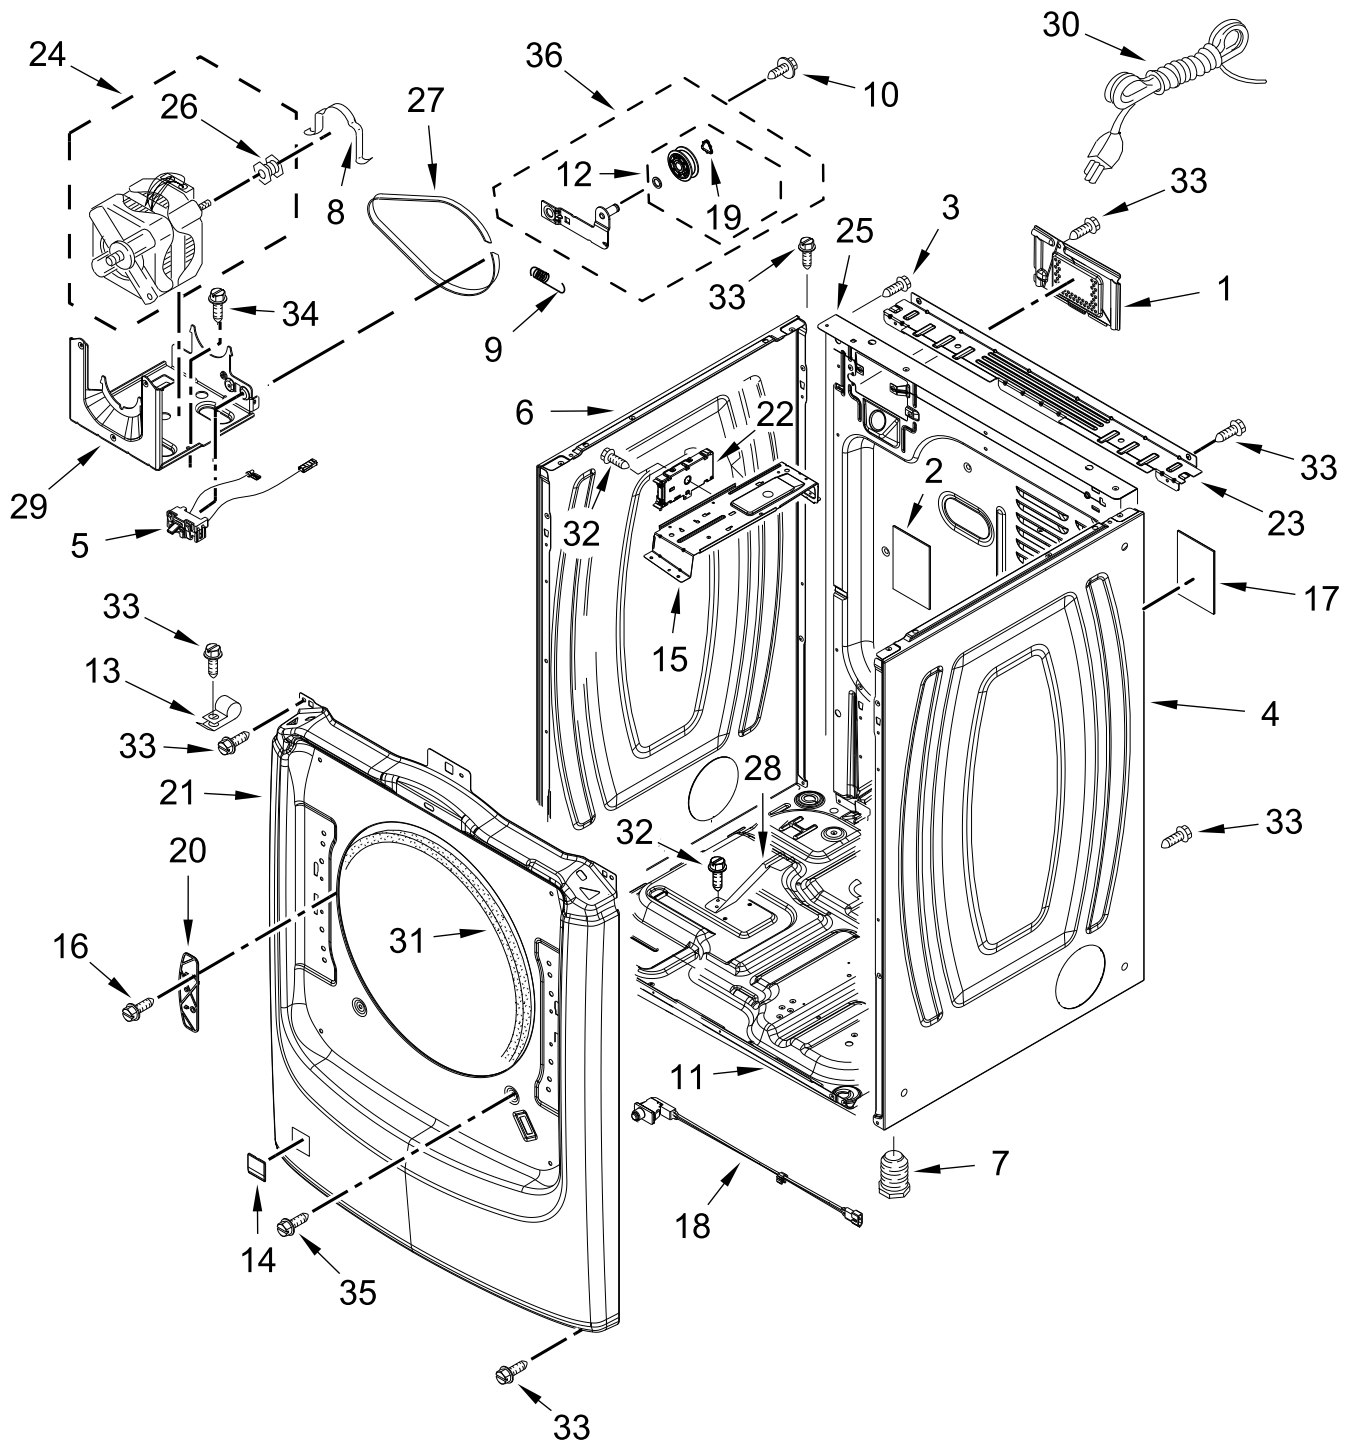

CABINET PARTS

CABINET PARTS

<u>Illus.</u> <u>No.</u>	<u>Part No.</u>	<u>Description</u>	<u>Illus.</u> <u>No.</u>	<u>Part No.</u>	<u>Description</u>	<u>Illus.</u> <u>No.</u>	<u>Part No.</u>	<u>Description</u>
1	8317339	Cover, Terminal Block	11	8565046	Base, Cabinet	25	W10487430	Panel, Rear
2	W10836097	Panel, Dampening	12	W10468057	Assembly, Pulley	26	8066184	Pulley, Motor
3	W10773242	Screw	13	3978776	Bracket, Gas Pipe	27	W10112954	Belt, Drive
4		Panel, Side (Right)	14		Plug, Front Panel	28	8529757	Bracket, Burner
	W10469589	White		8564457	White	29	W10242878	Bracket, Motor Mounting
	W10474189	Chrome Shadow		W10391496	Chrome Shadow	30	W10869140	Cord, Power
5	W10774832	Switch, Broken Belt	15	W10259611	Bracket, Control	31	3387242	Seal, Front Panel
6		Panel, Side (Left)	16	W10288126	Screw	32	693995	Screw
	W10468495	White	17	W10504381	Pad, Foam	33	3390647	Screw
	W10468496	Chrome Shadow	18	W10569114	Door Switch, Snap In	34	343641	Screw
7	3392100	Foot, Dryer	19	W10512946	Washer, Tri Ring	35	3357011	Screw
	279810	Foot, Optional Length (Extended Length Package Of 2) (Not Included)	20	W10208250	Strike, Door	36	W10547287	Assembly, Idler DRYER EXHAUST KIT NOT INCLUDED
			21		Panel, Front			
				W10651060	White			
				W10637127	Chrome Shadow		W10323246	Kit, 4-Way Vent
8	W10121316	Clamp, Motor Mount	22	W10847936	Control Board			
9	W10446781	Spring, Idler	23	W10208382	Bracket, Rear			
10	3389420	Screw	24	W10806758	Assembly, Motor