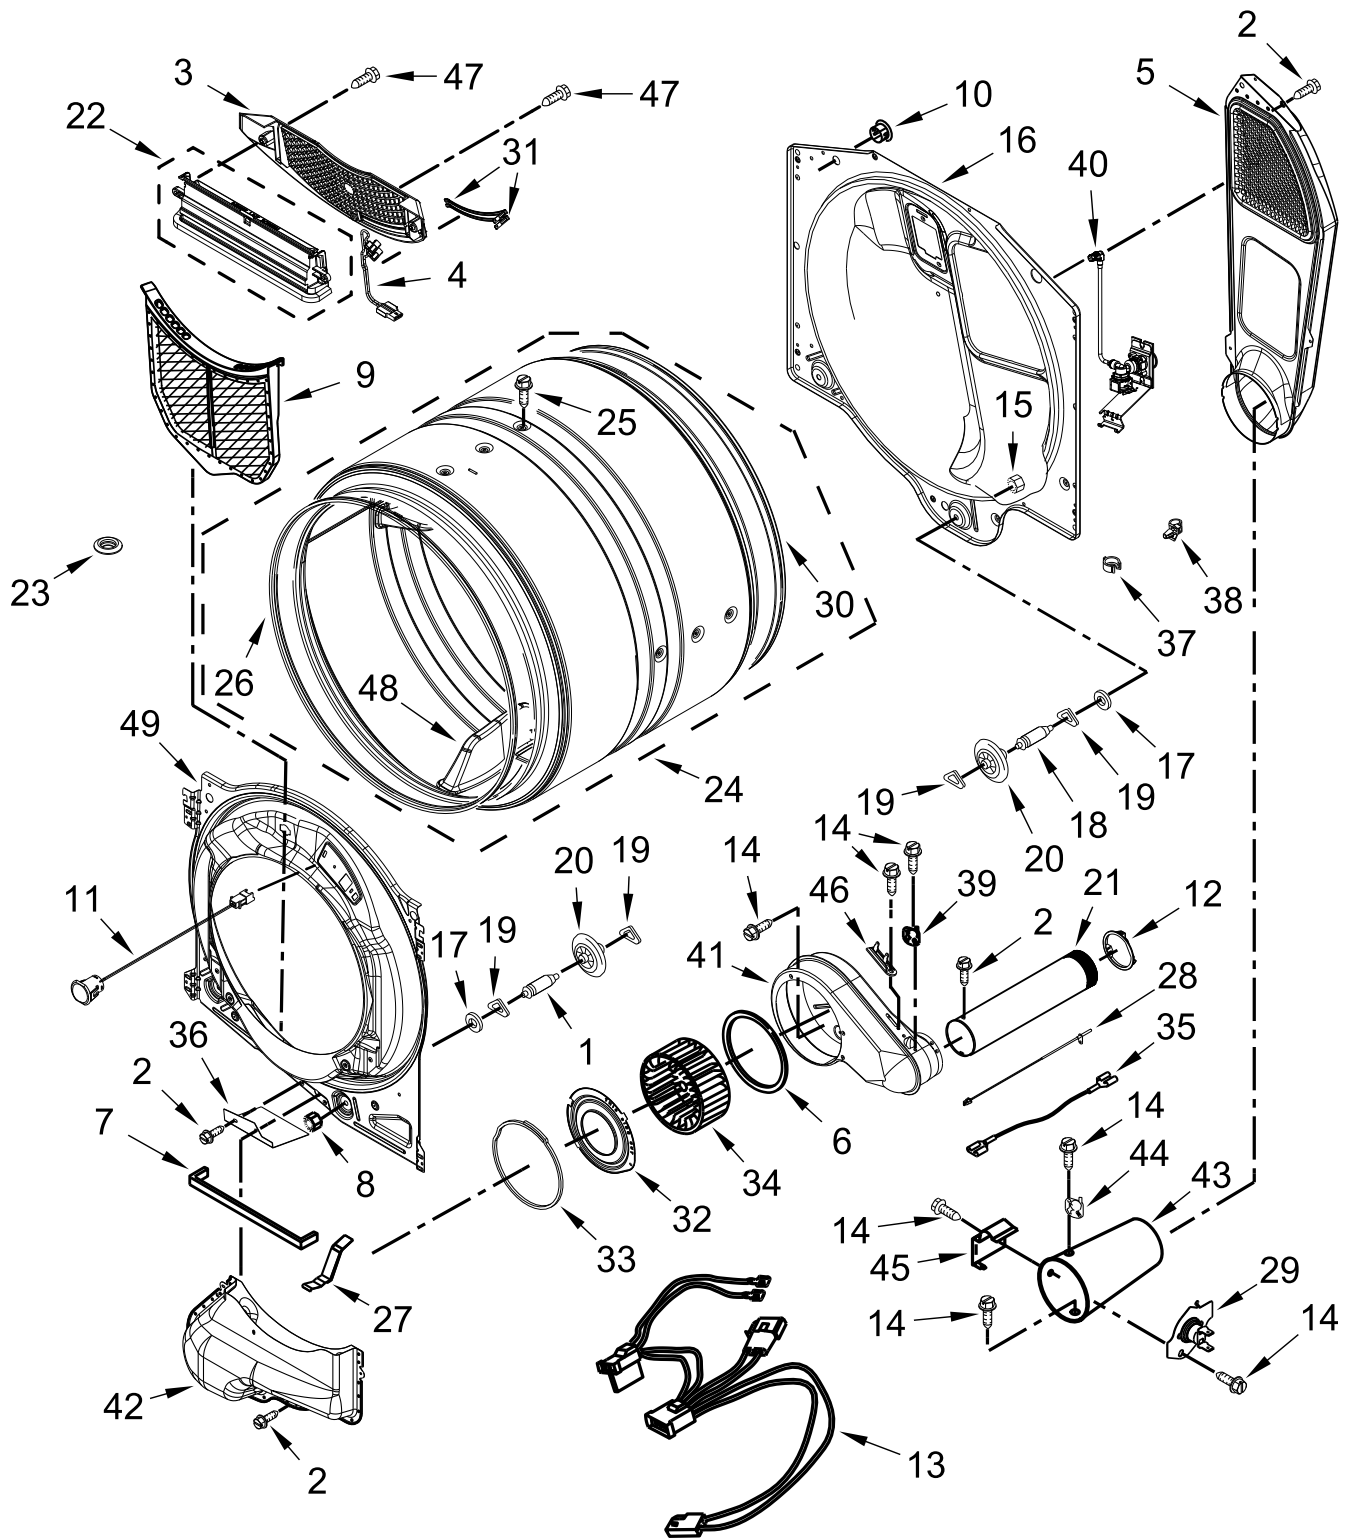

BULKHEAD PARTS

BULKHEAD PARTS

<u>Illus. No.</u>	<u>Part No.</u>	<u>Description</u>	<u>Illus. No.</u>	<u>Part No.</u>	<u>Description</u>	<u>Illus. No.</u>	<u>Part No.</u>	<u>Description</u>
1	W10359271	Shaft, Drum Roller - Right Hand Thread	17	3387459	Washer	34	W10211915	Wheel, Blower
2	3390647	Screw	18	W10359272	Shaft, Drum Roller - Left Hand Thread	35	W10525140	Jumper, TCO High Limit
3	W10672682	Grill, Outlet	19	W10512946	Washer, Tri Ring	36	W10128629	Shield, Blower
4	W10298258	Harness, Sensor	20	W10314171	Roller, Support	37	W10044599	Clip, Push To Connect
5	W10295533	Assembly, Air Duct	21	W10342188	Exhaust Pipe	38	3391018	Tie, Cable
6	697770	Seal, Plate Cover	22	W10672683	Assembly, Outlet Grill and Housing	39	8577274	Thermistor
7	W10211950	Seal, Housing Outlet	23	W10665050	Cap, Plug	40	W11157054	Valve and Hose Assembly
8	3934666	Nut, Hex	24	W10381481	Assembly, Drum (Complete)	41	W10211911	Housing, Blower
9		Lint Screen	25	W10219342	Screw	42	W10211896	Assembly, Lint Duct
	W10516085	White	26	W10521122	Seal, Drum Front	43	8573824	Funnel, Burner
10	8529007	Plug, Rear Bulkhead	27	W10414388	Clip, Lint Duct	44	3391912	Thermostat, Hi Limit
11	W10460935	Assembly, Drum Light	28	W10623852	Thermistor, Gas Inlet	45	338906	Sensor, Radiant
12	W10344699	Collar, Duct	29	8573713	Cut-Off, Thermal	46	W10693363	Fuse, Thermal (91C)
13	W10708958	Harness, Gas	30	W10521118	Seal, Drum	47	W10794806	Screw
14	693995	Screw	31	3387223	Sensor, Electrode	48	W10416098	Baffle, Drum
15	W10001120	Nut, Hex (Left Hand Thread)	32	W10211901	Assembly, Collar	49	W10673491	Bulkhead, Front
16	3387809	Bulkhead, Rear	33	W10211899	Seal, Blower Cover