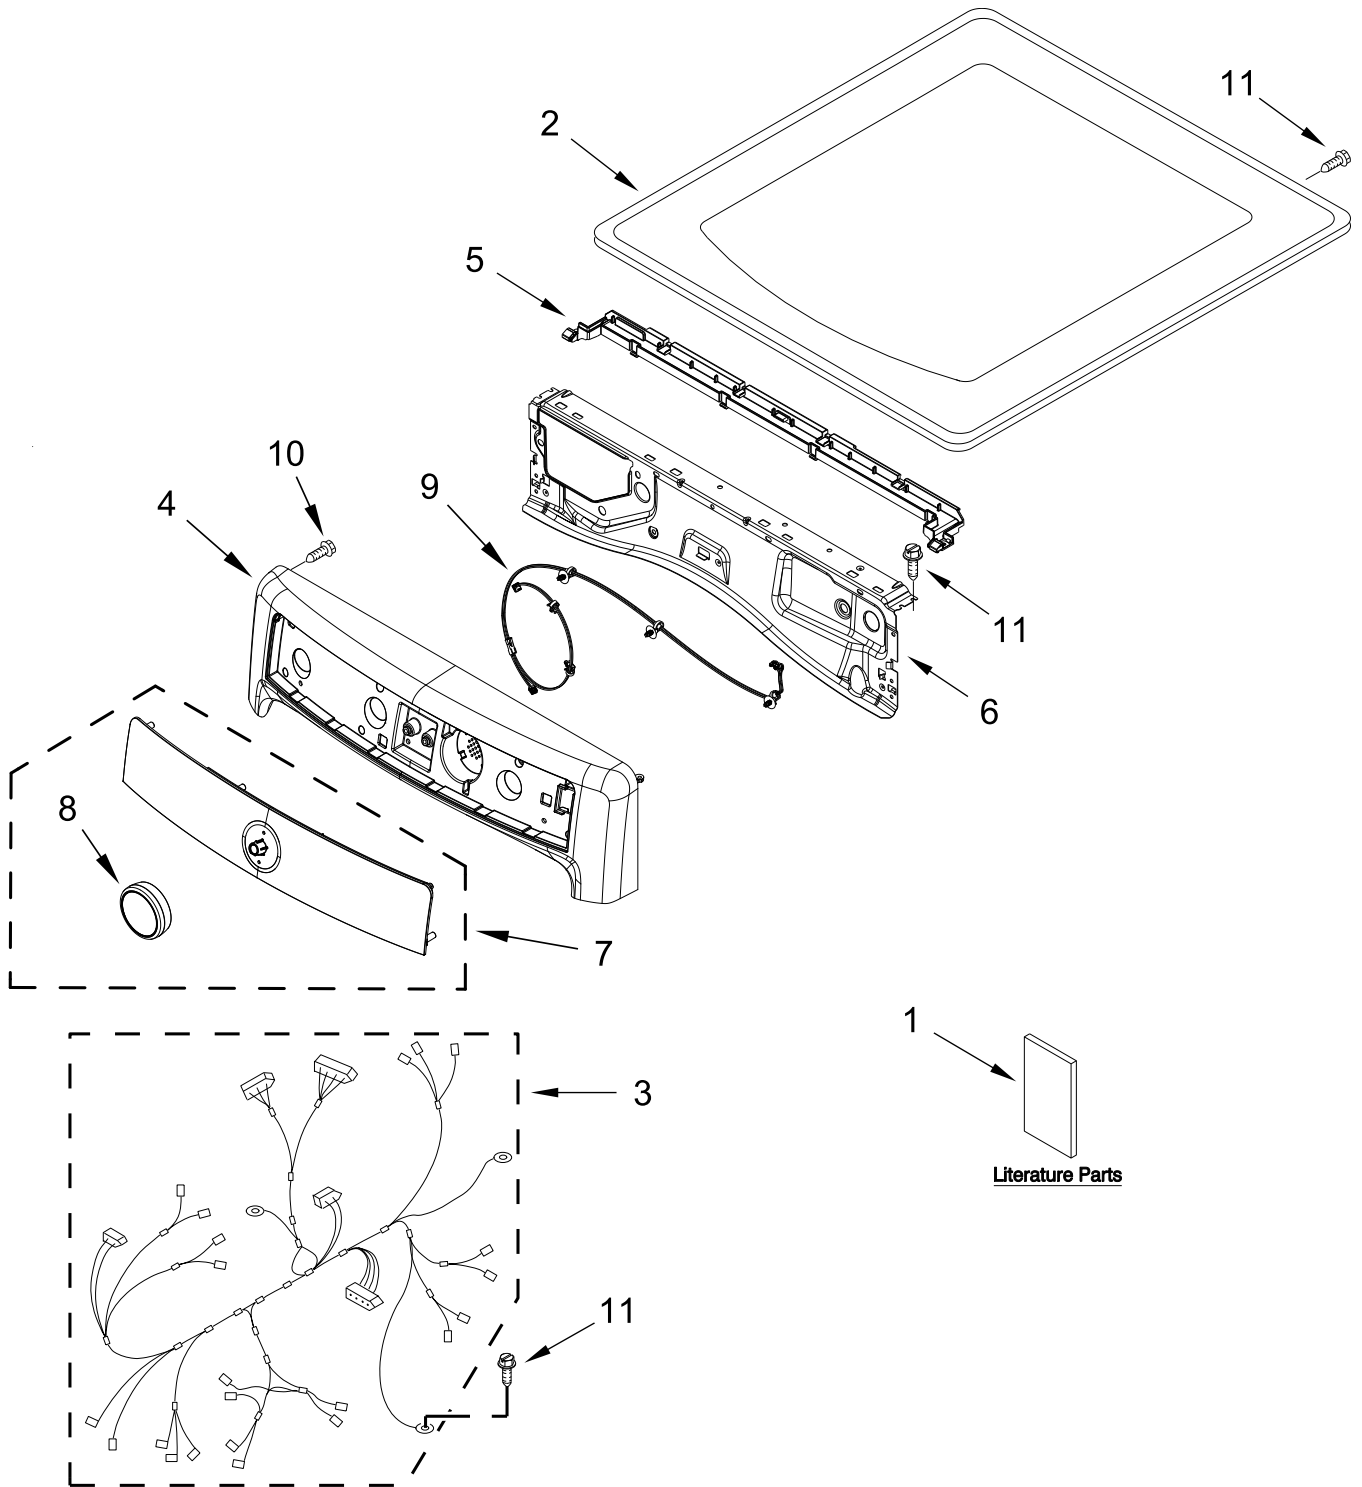

GAS DRYER

MODELS:

MGD5500FW1 (White)

MGD5500FC1 (Chrome Shadow)

TOP AND CONSOLE PARTS

TOP AND CONSOLE PARTS

<u>Illus. No.</u>	<u>Part No.</u>	<u>Description</u>	<u>Illus. No.</u>	<u>Part No.</u>	<u>Description</u>	<u>Illus. No.</u>	<u>Part No.</u>	<u>Description</u>
1		Literature Parts	3	W10801123	Harness, Main Wiring	8		Assembly, Control Knob
	W10804690	Use and Care Guide	4		Assembly, Console		W10727011	Chrome
	W10806850	Tech Sheet		W10391555	White	9	W10540653	Cable, User Interface
	W10868945	Installation Instructions		W10433206	Chrome Shadow	10	W10489172	Screw
	W10804378	Wiring Diagram	5	W10636058	Water Channel	11	3390647	Screw
	W10804670	Quick Start Guide	6	W10208198	Bracket, Console			
2		Top	7		Assembly, IML			
	W10208383	White		W10825121	White			
	W10460919	Chrome Shadow		W10825123	Chrome Shadow			