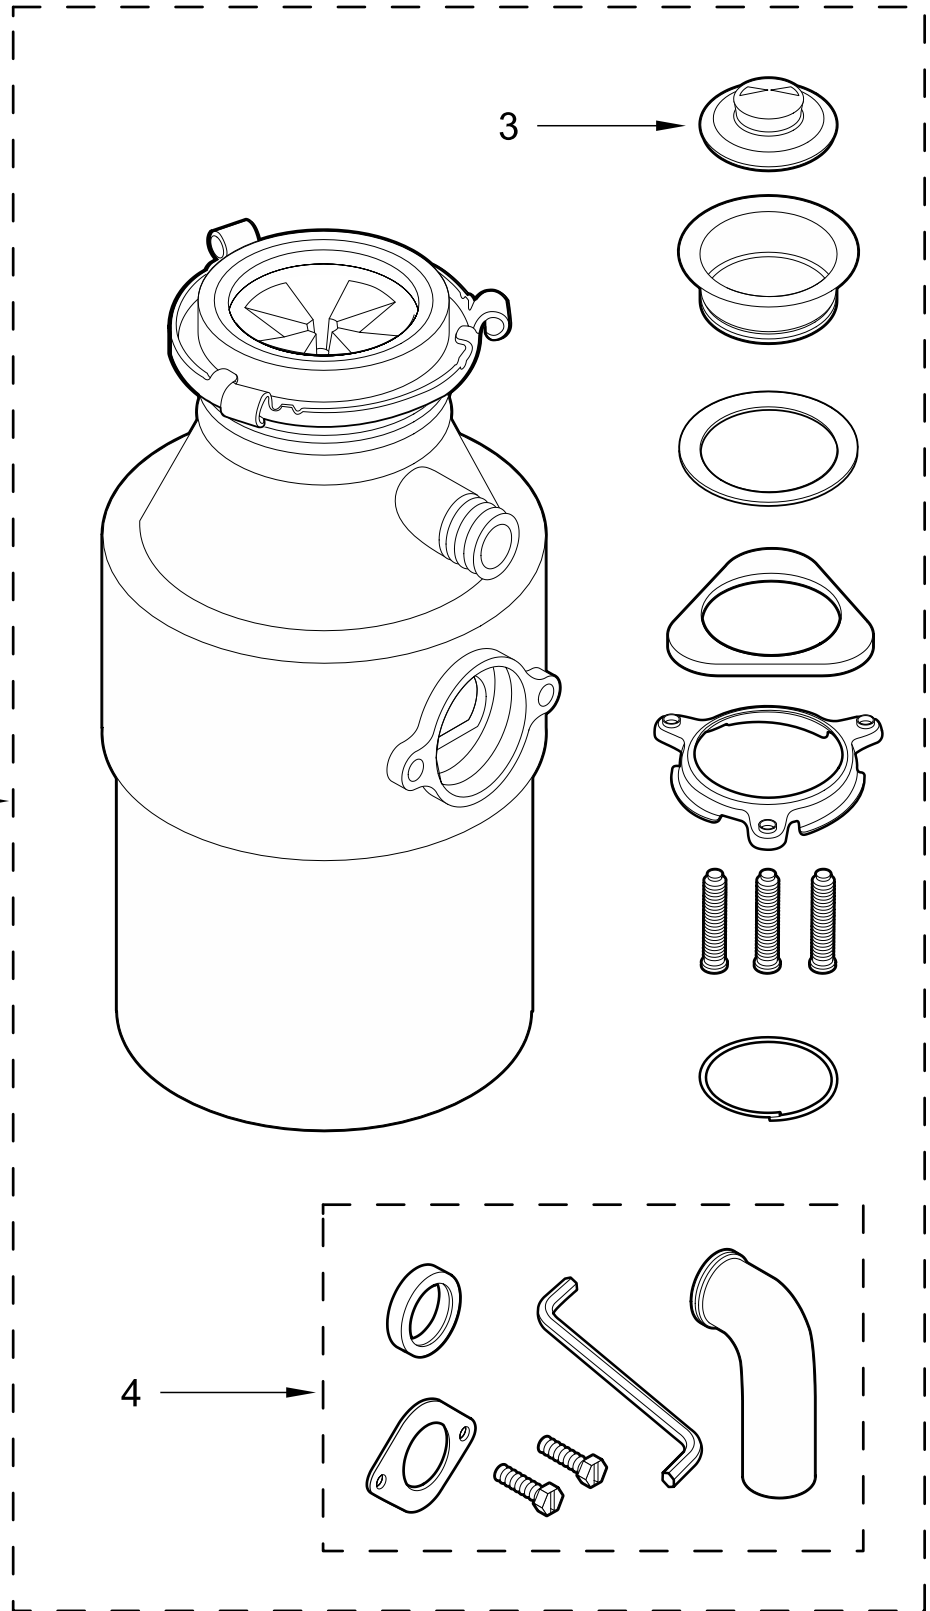

**FOOD WASTE DISPOSER
(1/2-Horsepower Continuous Feed)**

MODELS:

WG1202XH1

DISPOSER PARTS

DISPOSER PARTS

<u>Illus. No.</u>	<u>Part No.</u>	<u>Description</u>	<u>Illus. No.</u>	<u>Part No.</u>	<u>Description</u>	<u>Illus. No.</u>	<u>Part No.</u>	<u>Description</u>
1		Literature Parts	2	W11315641	Disposer, Complete (WG1202XH)	3	4211300	Stopper Assembly
	W11112250	Use & Care Guide				4	8174355	Kit, Installation