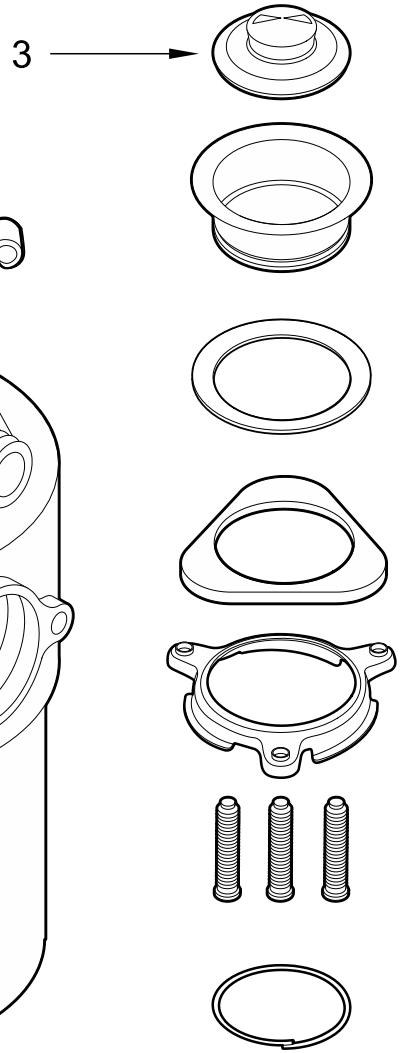

**FOOD WASTE DISPOSER
(1/2-Horsepower Continuous Feed)**

MODELS:

WG1202PH1

DISPOSER PARTS

DISPOSER PARTS

<u>Illus.</u> <u>No.</u>	<u>Part No.</u>	<u>Description</u>	<u>Illus.</u> <u>No.</u>	<u>Part No.</u>	<u>Description</u>	<u>Illus.</u> <u>No.</u>	<u>Part No.</u>	<u>Description</u>
1		Literature Parts	2	W11315642	Disposer, Complete (WG1202PH)	3	4211300	Stopper Assembly
	W11112250	Use & Care Guide				4	8174355	Kit, Installation