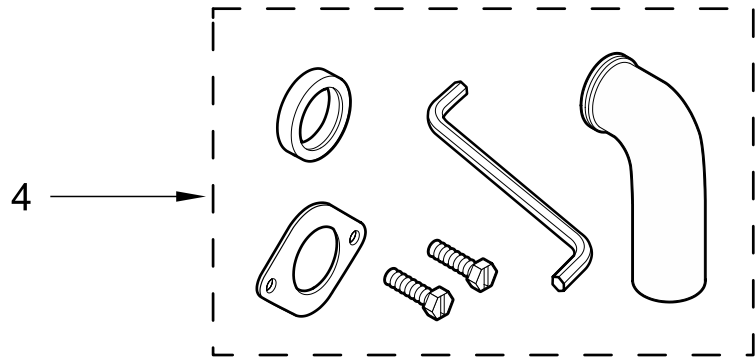

**FOOD WASTE DISPOSER
(1/2-Horsepower Continuous Feed)**

MODELS:

WG1202PH1

DISPOSER PARTS

DISPOSER PARTS

<u>Illus.</u> <u>No.</u>	<u>Part No.</u>	<u>Description</u>	<u>Illus.</u> <u>No.</u>	<u>Part No.</u>	<u>Description</u>	<u>Illus.</u> <u>No.</u>	<u>Part No.</u>	<u>Description</u>
1		Literature Parts	2	W11315642	Disposer, Complete (WG1202PH)	3	4211300	Stopper Assembly
	W11112250	Use & Care Guide				4	8174355	Kit, Installation