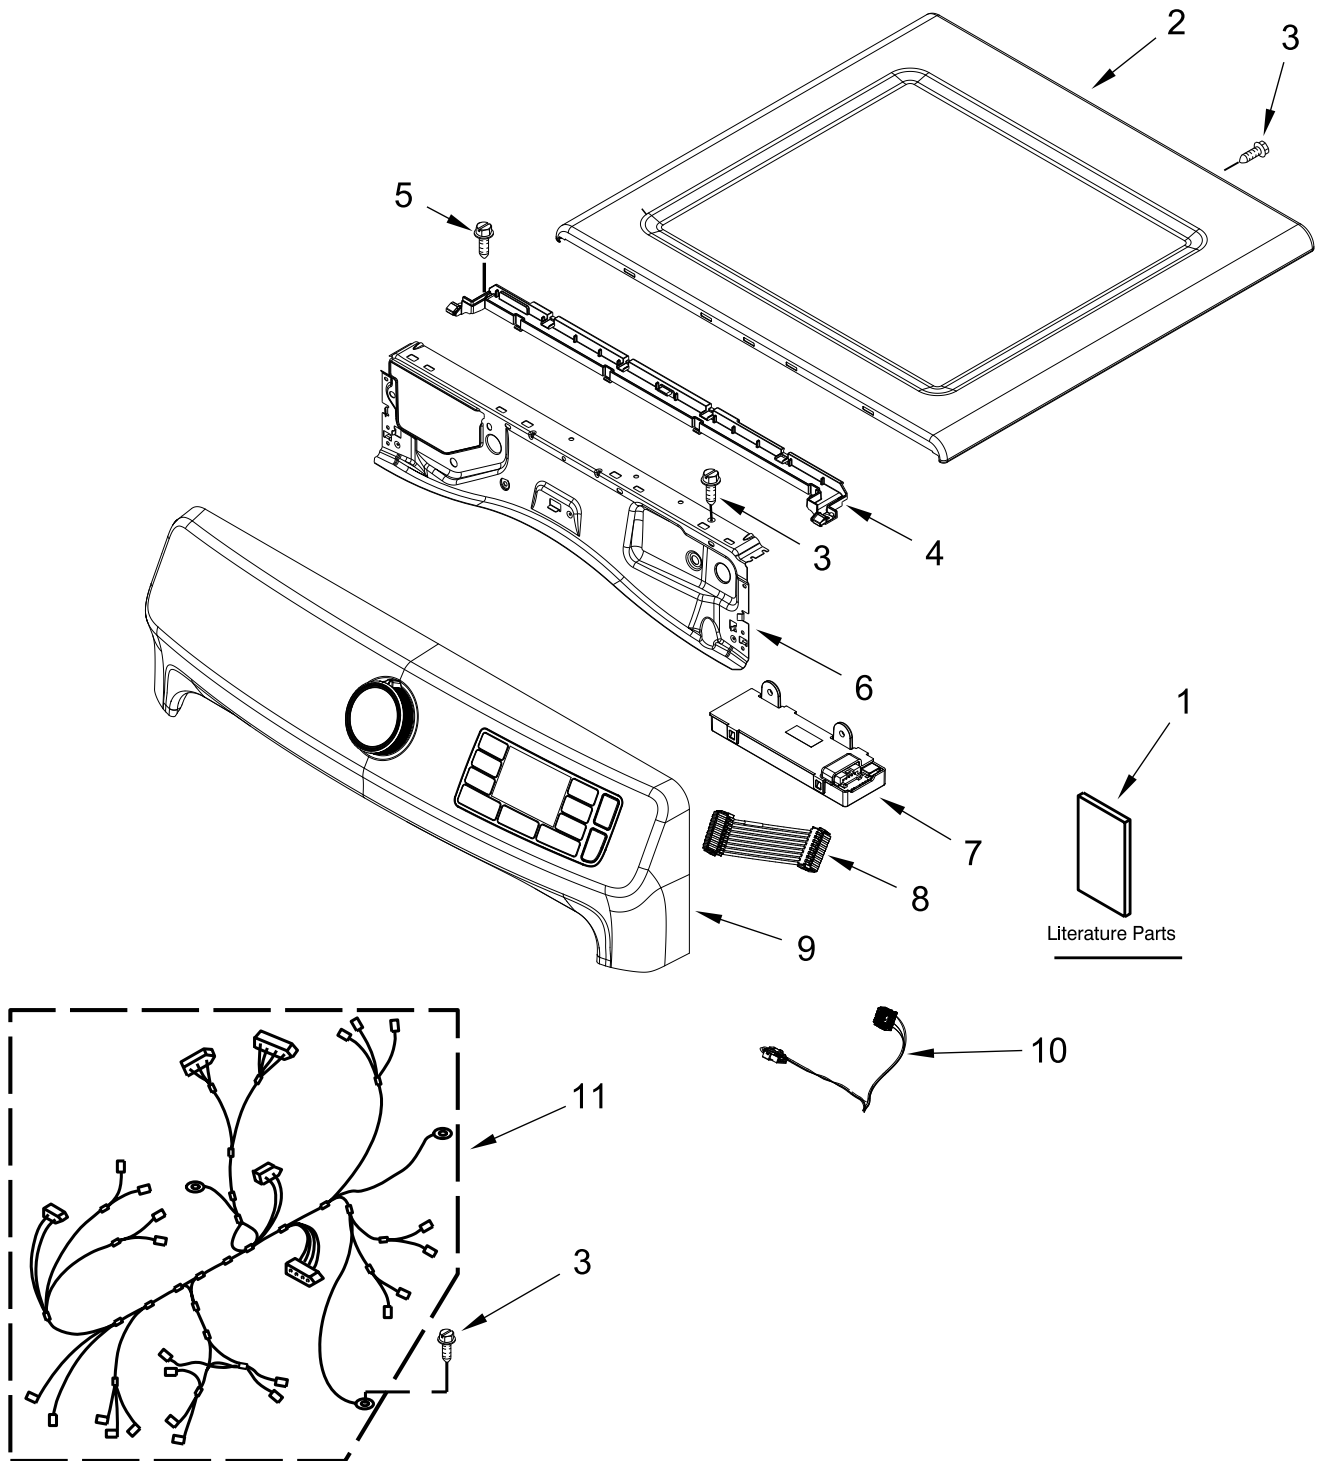

ELECTRIC DRYER

MODELS:

MED8630HW1 (White)

MED8630HC1 (Chrome Shadow)

TOP AND CONSOLE PARTS

TOP AND CONSOLE PARTS

<u>Illus. No.</u>	<u>Part No.</u>	<u>Description</u>	<u>Illus. No.</u>	<u>Part No.</u>	<u>Description</u>	<u>Illus. No.</u>	<u>Part No.</u>	<u>Description</u>
1		Literature Parts	2		Top	8	W10920818	Jumper, Harness HMI (Board to Board)
	W11204389	Use and Care Guide		W10208383	White			
	W11184899	Tech Sheet		W10460919	Chrome Shadow	9		Assembly, Console
	W11183136	Installation Instructions	3	3390647	Screw		W11314475	White
	W11241396	Wiring Diagram	4	W11255768	Channel, Water		W11314480	Chrome Shadow
	W11184894	Quick Start Guide	5	12990702	Screw	10	W11036819	Harness, WiFi
			6	W10208198	Bracket, Console	11	W11157867	Harness, Wiring (Main)
			7	W11123730	Assembly, WIFI			