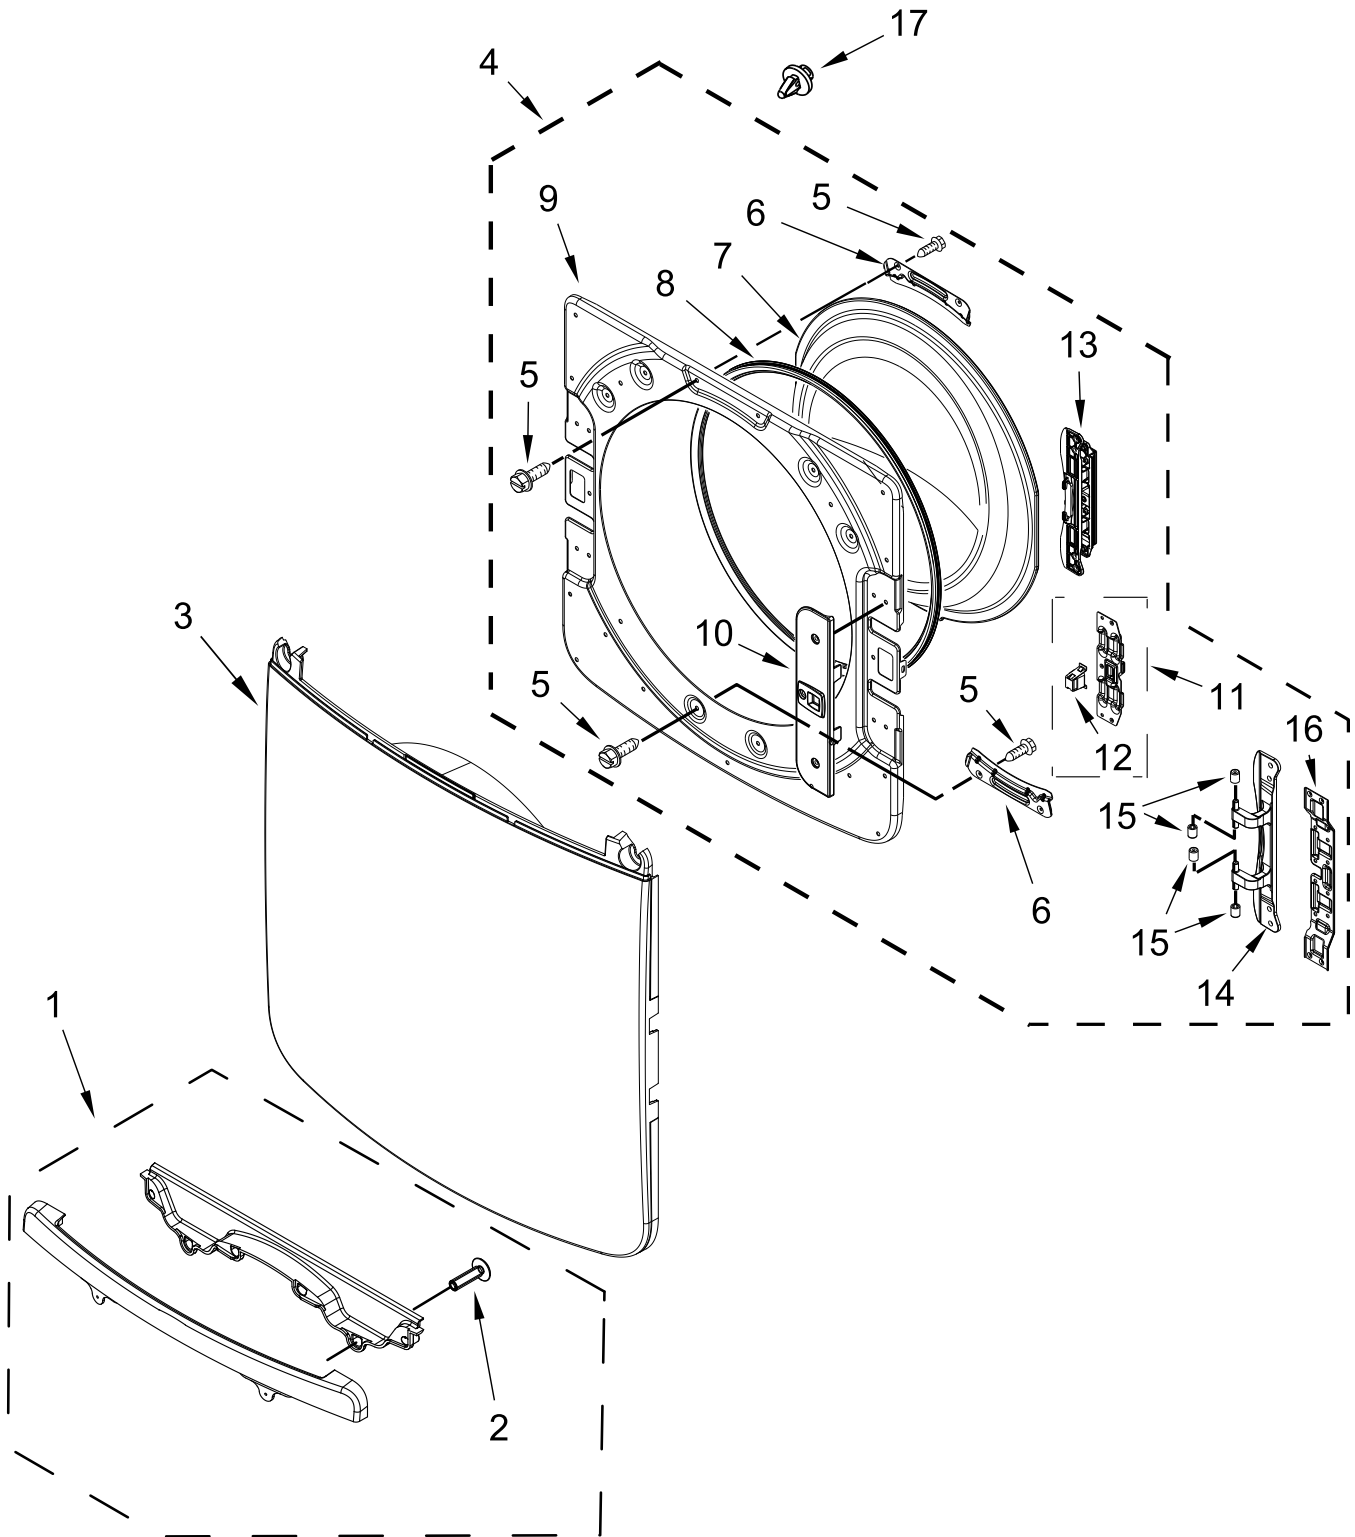

DOOR PARTS

DOOR PARTS

<u>Illus.</u> <u>No.</u>	<u>Part No.</u>	<u>Description</u>
1		Handle, Door
	W10626038	Chrome
2	9742177	Screw
3	W11196020	Assembly, Outer Door
4	W11283318	Assembly, Inner Door
5	W10288126	Screw
6	W10208252	Bracket, Glass
7	W10208417	Glass, Door

<u>Illus.</u> <u>No.</u>	<u>Part No.</u>	<u>Description</u>
8	W11183899	Seal, Glass
9	W10272388	Door, Inner
10	W11178949	Cover, Door Catch
11	W10208254	Assembly, Door Catch
12	W10208401	Assembly, Spring Catch
13	W10208414	Assembly, Door Hinge
14	W10208415	Hinge, Base

<u>Illus.</u> <u>No.</u>	<u>Part No.</u>	<u>Description</u>
15	W10208398	Cap, Hinge
16	W10208419	Plate, Hinge Retainer
17	W11178950	Bumper, Door