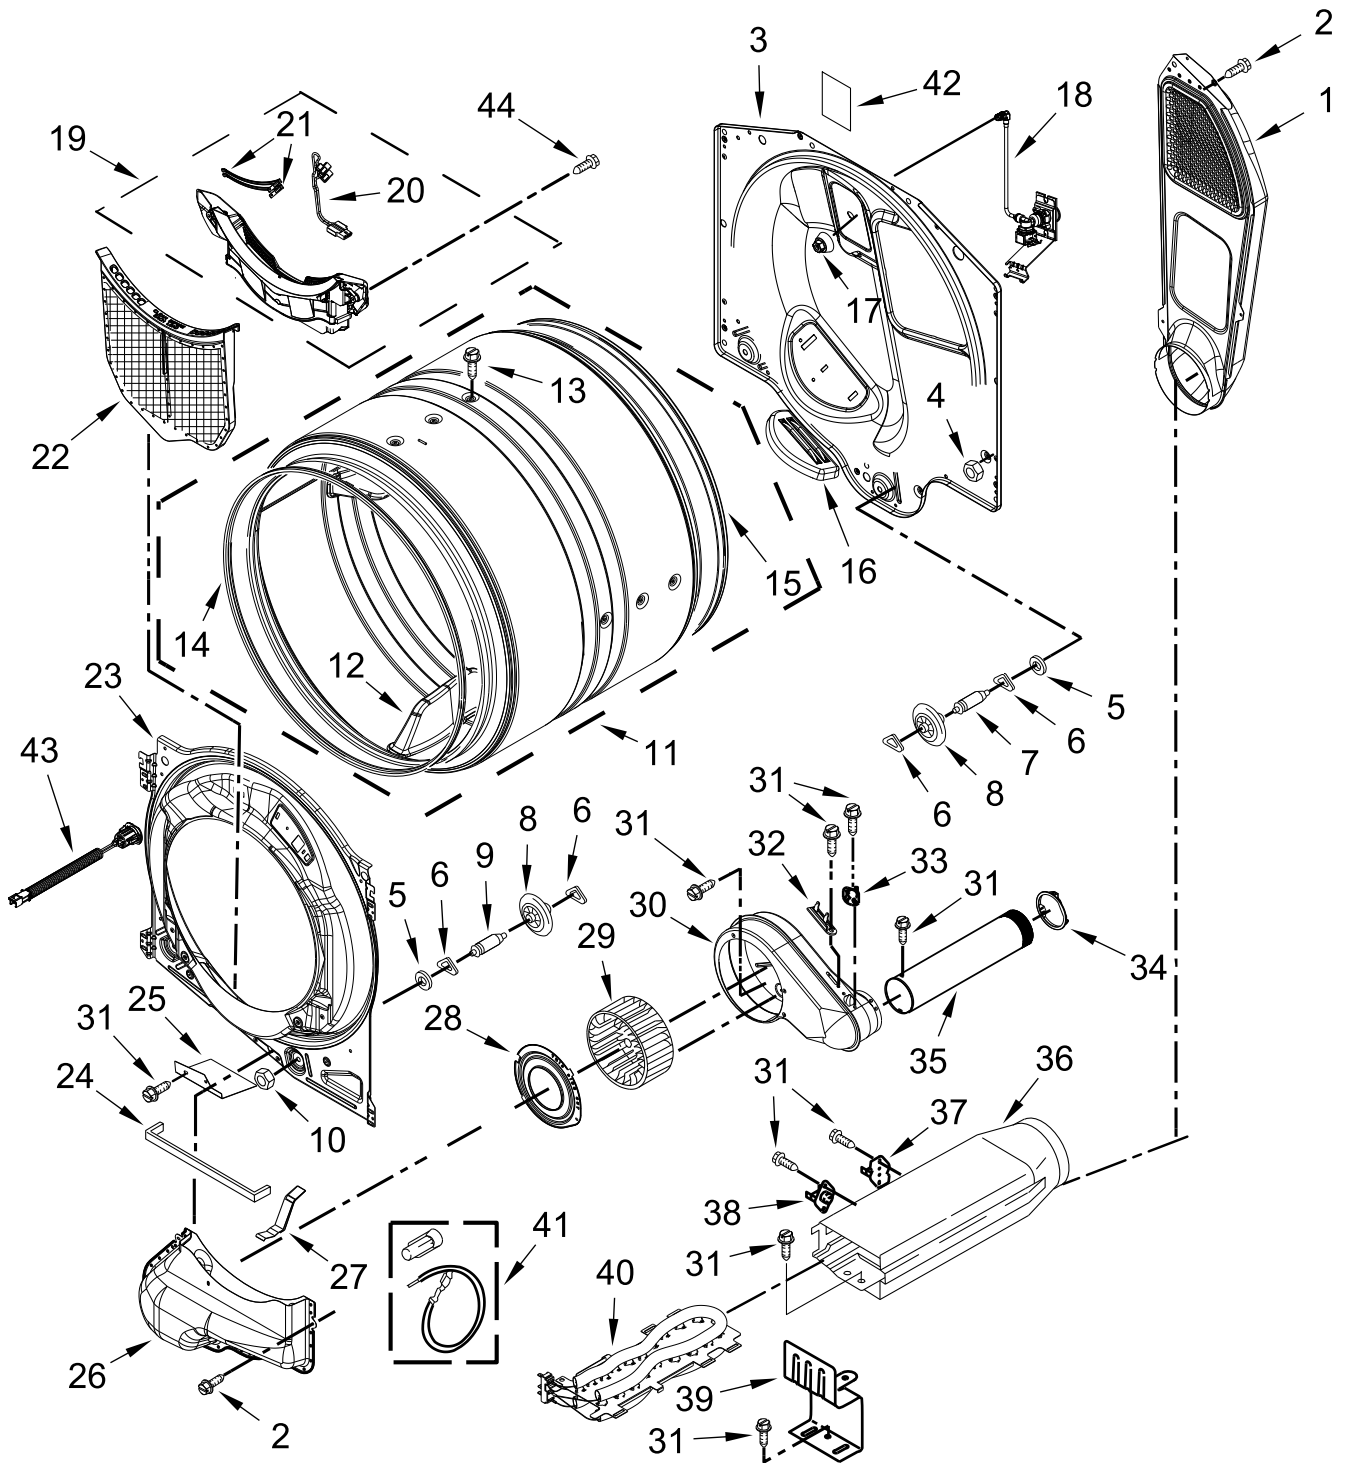

BULKHEAD PARTS

BULKHEAD PARTS

<u>Illus. No.</u>	<u>Part No.</u>	<u>Description</u>	<u>Illus. No.</u>	<u>Part No.</u>	<u>Description</u>	<u>Illus. No.</u>	<u>Part No.</u>	<u>Description</u>
1	W11104018	Assembly, Air Duct	17	W11100488	Nozzle, Cap	33	8577274	Thermistor
2	3390647	Screw	18	W11157054	Valve and Hose Assembly	34	W10344699	Collar, Duct
3	W11209934	Bulkhead				35	W10342188	Exhaust Pipe
4	W10001120	Nut, Hex (Left Hand Thread)	19	W10672683	Assembly, Outlet Grill and Housing	36	W10891205	Assembly, Weld Heater Box
5	3387459	Washer	20	W10298258	Harness, Sensor	37	280148	Kit, Thermal Cut-Off (Includes Thermostat)
6	W10512946	Washer, Tri Ring	21	3387223	Sensor, Electrode	38	8557403	Thermostat, High Limit
7	W10359272	Shaft, Drum Roller - Left Hand Thread	22		Lint Screen	39	8066099	Bracket, Heater Box
8	W10314171	Roller, Support		W10516085	White	40	W11045584	Element, Heater
9	W10359271	Shaft, Drum Roller - Right Hand Thread	23	W10673491	Bulkhead, Front	41	279457	Terminal Wire Kit (For Heater Element Wiring Harness Repair)
10	3934666	Nut, Hex	24	W10211950	Seal, Housing Outlet			
11	W10541657	Assembly, Drum (Complete)	25	W11257251	Shield, Blower	42	W10653662	Pad, Foam
12	W10280771	Baffle, Drum	26	W10211896	Assembly, Lint Duct	43	W11203983	Assembly, Drum Light
13	W10219342	Screw	27	W10414388	Clip, Lint Duct	44	W10794806	Screw
14	W10521122	Seal, Drum Front	28	W11254843	Assembly, Collar (Includes Seal)			
15	W10521118	Seal, Drum	29	697772	Wheel, Blower			
16	W10677270	Sensor Assembly, Quad Bulkhead	30	W10211911	Housing, Blower			
			31	693995	Screw			
			32	W10693363	Fuse, Thermal (91C)