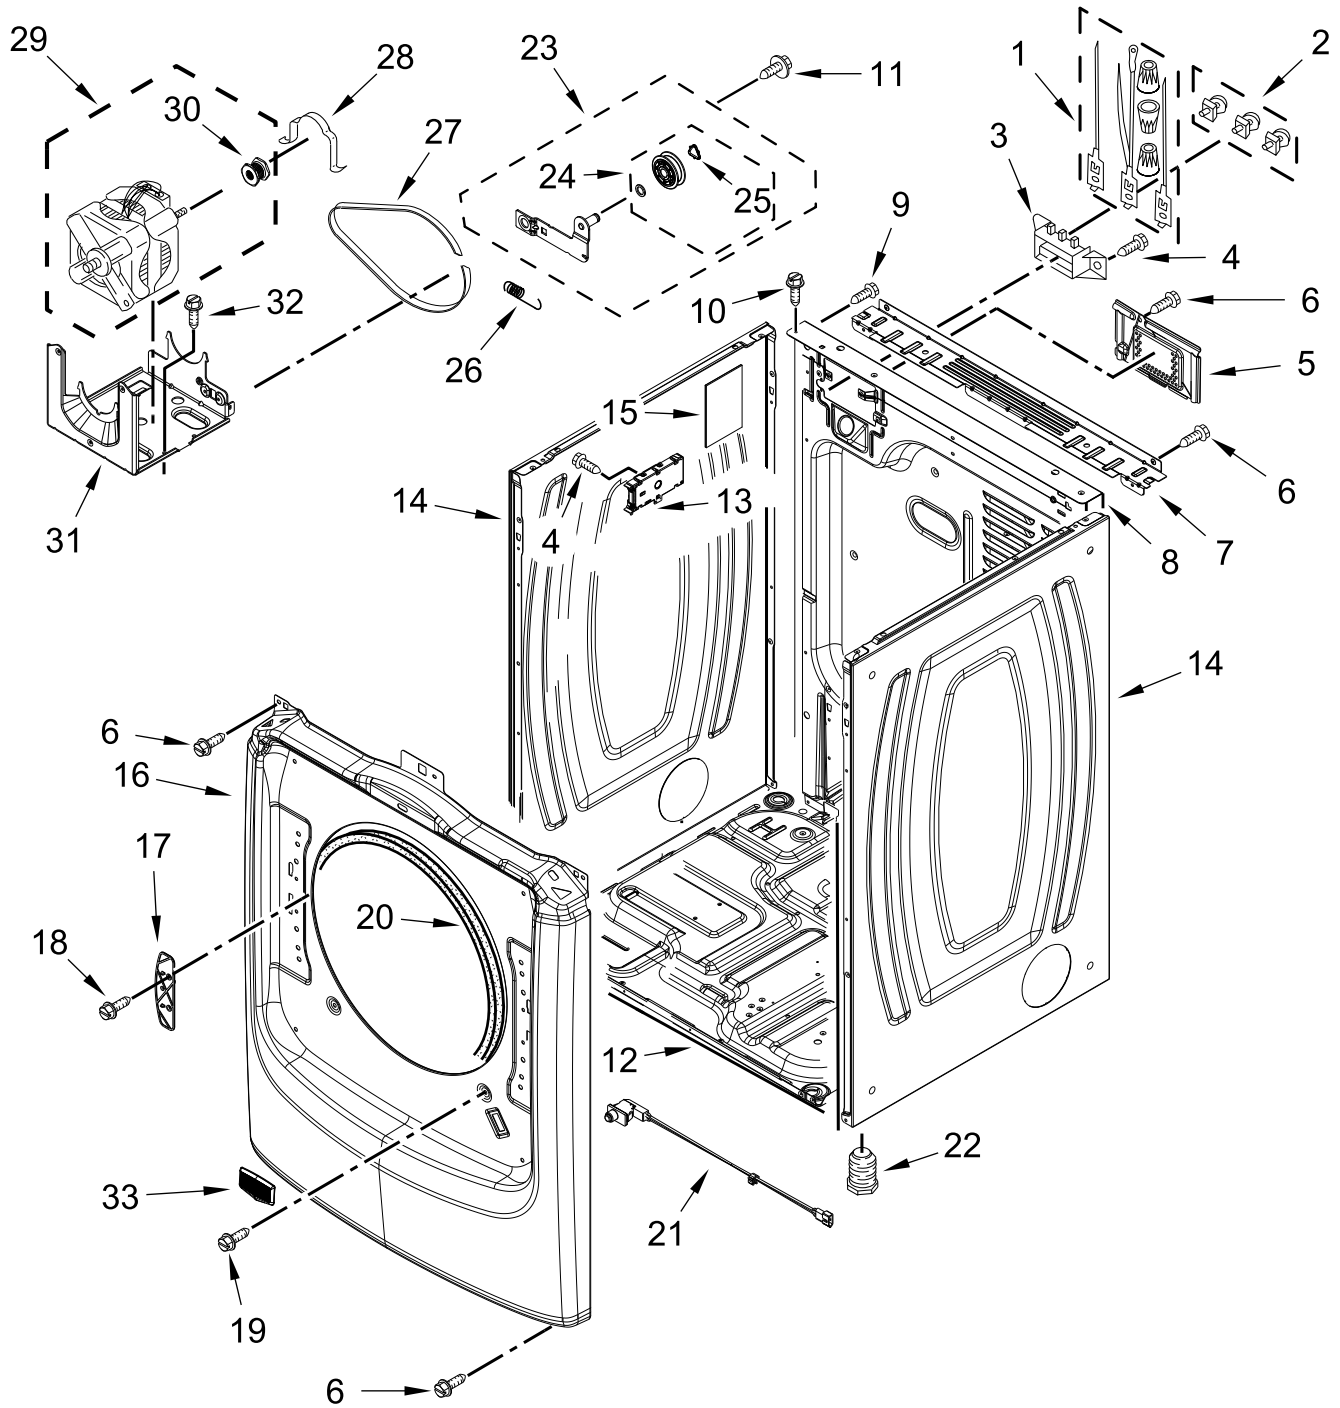

CABINET PARTS

CABINET PARTS

<u>Illus.</u> <u>No.</u>	<u>Part No.</u>	<u>Description</u>	<u>Illus.</u> <u>No.</u>	<u>Part No.</u>	<u>Description</u>	<u>Illus.</u> <u>No.</u>	<u>Part No.</u>	<u>Description</u>
1	279318	Terminal, Brass and Tinned (Includes Terminal Block Screw Kit)	14		Panel, Side	23	W10547287	Assembly, Idler
				W11177568	White	24	W10468057	Assembly, Pulley
				W11177570	Chrome Shadow	25	W10512946	Washer, Tri Ring
2	279393	Screw Kit, Terminal Block	15	W10504381	Pad, Foam	26	W10446781	Spring, Idler
			16		Panel, Front	27	3387610	Belt, Drive
				W10651060	White	28	W10121316	Clamp, Motor Mount
3	3397659	Block, Terminal		W10637127	Chrome Shadow	29	W10806758	Assembly, Motor
4	489463	Screw		W10208250	Strike, Door	30	8066184	Pulley, Motor
5	W10316167	Cover, Terminal Block	17	W10288126	Screw	31	W10242878	Bracket, Motor Mounting
6	3390647	Screw	18	3357011	Screw			
7	W10208382	Bracket, Rear	19	3387242	Seal, Front Panel	32	343641	Screw
8	W10487430	Panel, Rear	20			33	W10639171	Badge, Maytag
9	W10773242	Screw	21	W10569114	Door Switch, Snap In			DRYER EXHAUST KIT NOT INCLUDED
10	3393008	Screw	22	3392100	Foot, Dryer			
11	3389420	Screw		279810	Foot, Optional (Extended Length Package Of 2) (Not Included)		W10323246	Kit, 4-Way Vent
12	8565046	Base, Cabinet						
13	W11382260	Appliance Control Unit (ACU)