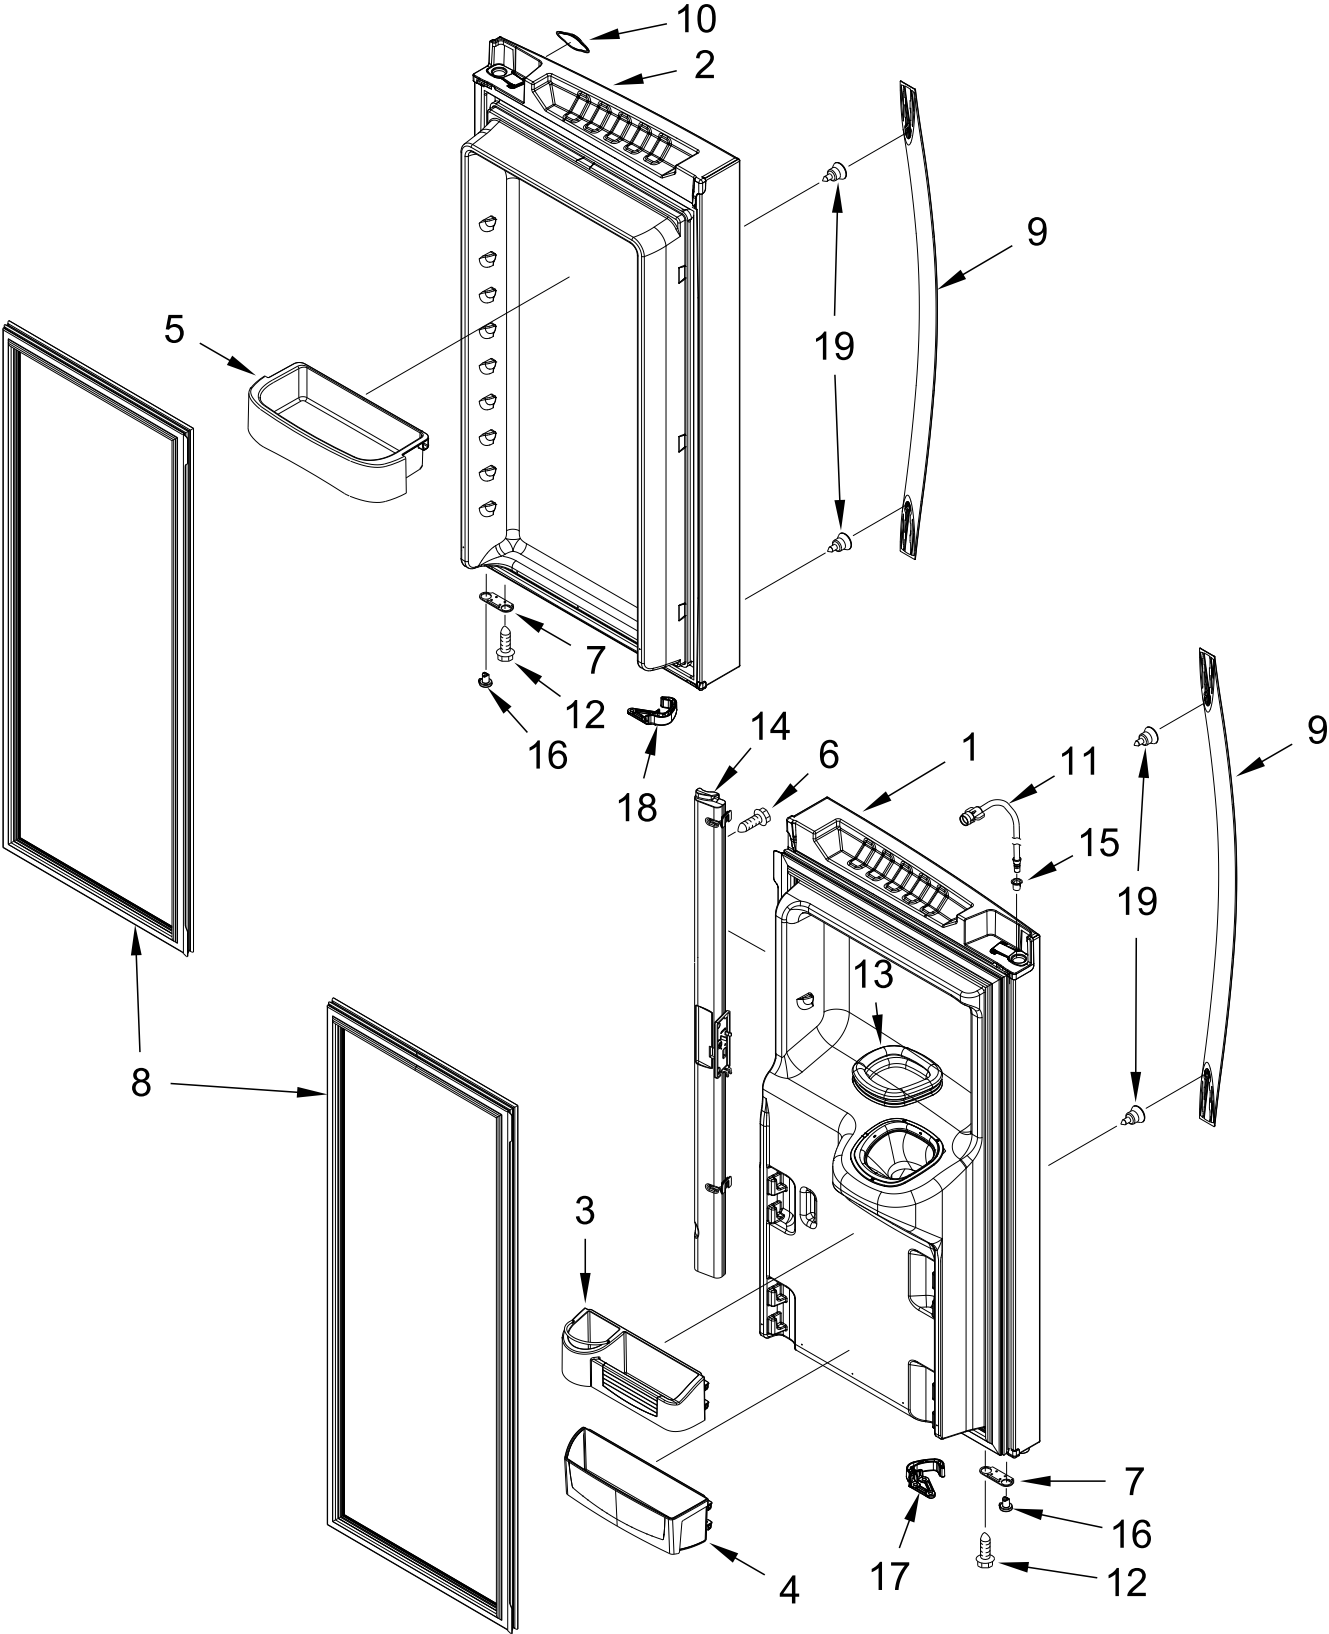

FREEZER LINER PARTS

<u>Illus.</u> <u>No.</u>	<u>Part No.</u>	<u>Description</u>	<u>Illus.</u> <u>No.</u>	<u>Part No.</u>	<u>Description</u>	<u>Illus.</u> <u>No.</u>	<u>Part No.</u>	<u>Description</u>
1		Liner (Not A Serviceable Part)	13		Bracket, Door Slide	23	12951401	Shroud, Evaporator
2	12990501	Screw		W10330991	Left Hand	24	12986101	Blade, Fan
3	12002497	Gear		W10330993	Right Hand	25	W10905511	Grommet, Fan Motor
4	12815301	Cover, Thermistor	14	W10315248	Module, Light	26	W11050039	Motor, Evaporator (Includes Heater Harness and Defrost Thermostat)
5	W10802332	Shaft, Rack	15	12956601	Clip, Fan Motor			
6	12570701	Socket, Light	16	12466111SP	Switch, Light			
7	A3189392	Gasket, Foam	17	12990504	Screw	27	W10662407	Assembly, Drain Funnel
8	12990521	Screw	18	B8381501	Gasket, Drain			
9	W11196500	Lamp, LED	19	W10860513	Slide, Door	28	M0500703	Seal
10	W10277466	Foil, Housing	20	A3189396	Gasket	29	12791417SP	Thermistor
11	W10308421	Cover, Evaporator	21		Adapter, Side			
12	12990511	Screw		W10284682	Left Hand			
				W10284683	Right Hand			
			22	12959901	Grille, Air			

REFRIGERATOR DOOR PARTS