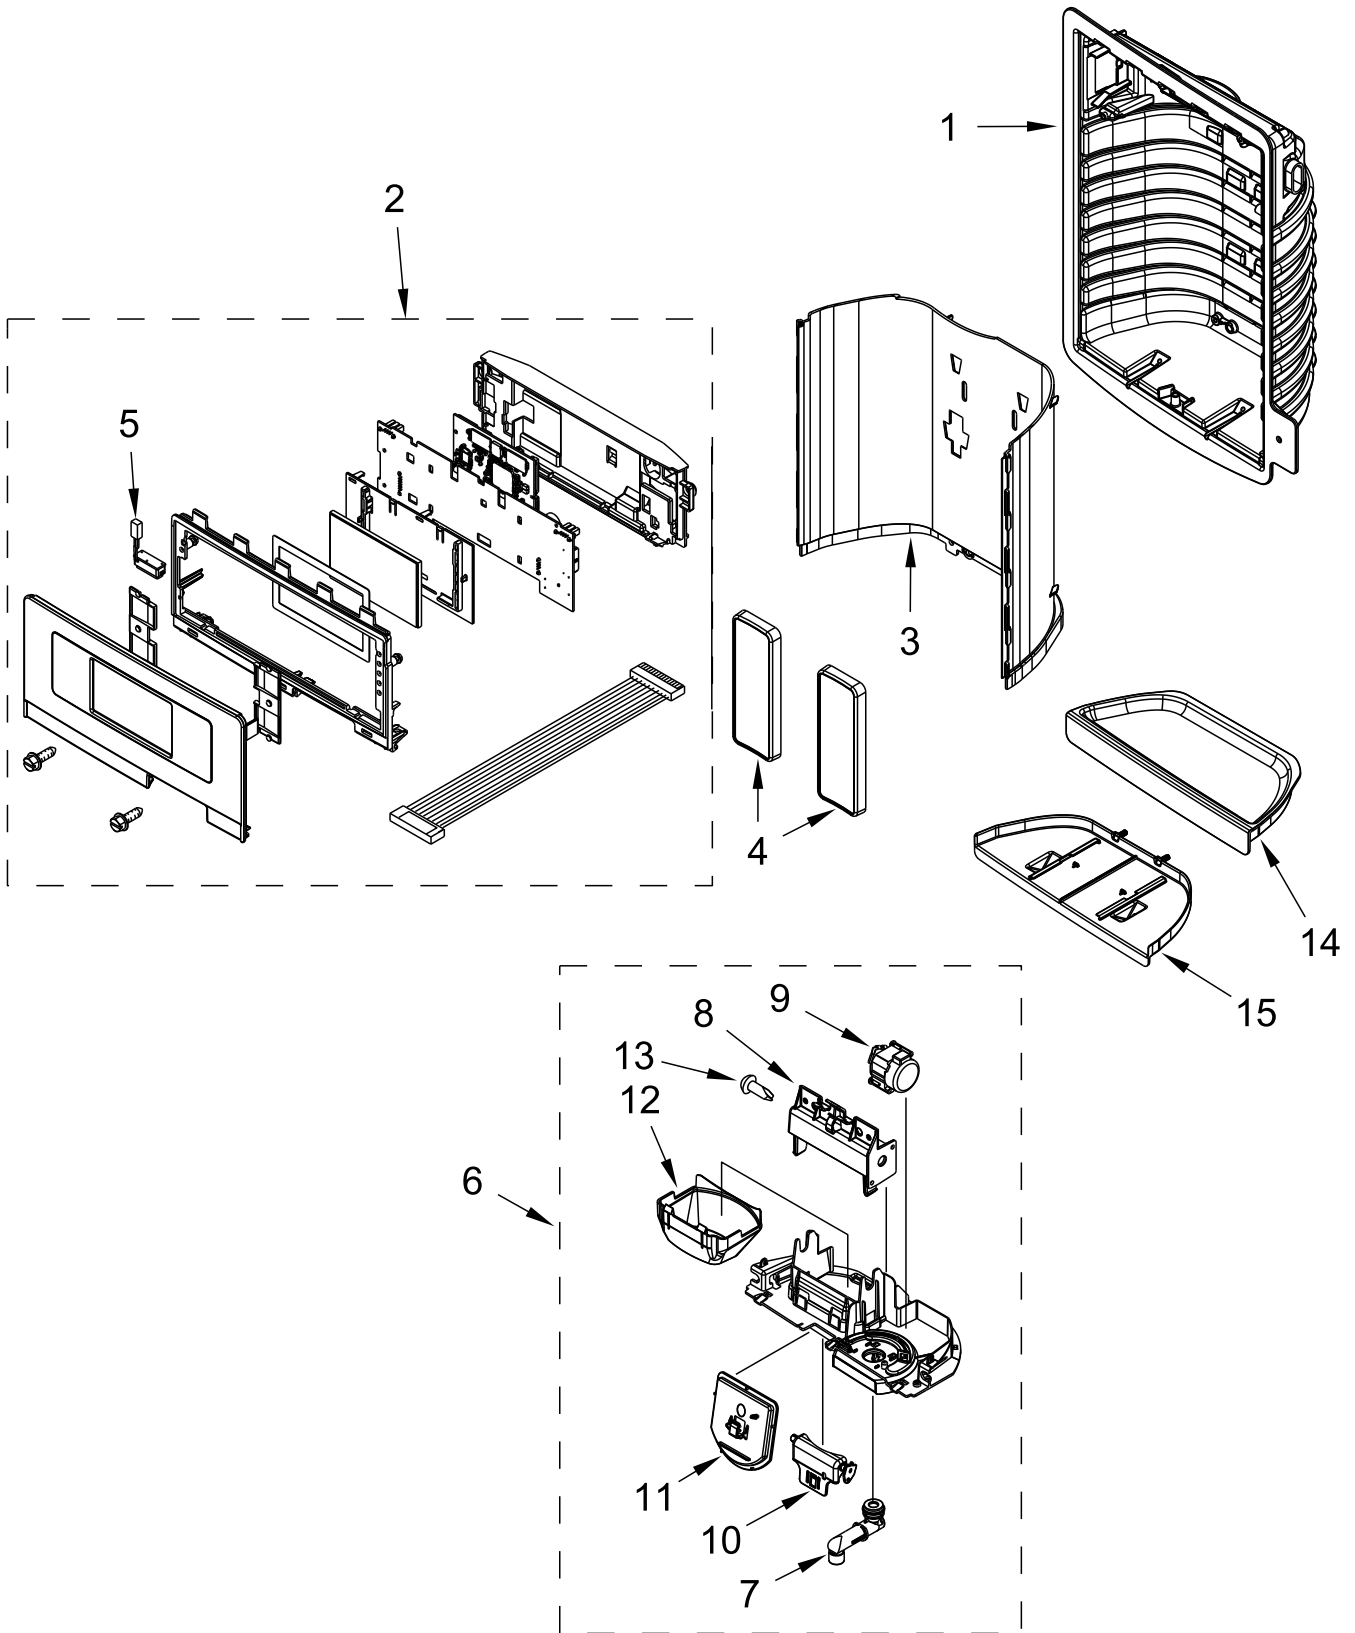

SHELF PARTS

<u>Illus. No.</u>	<u>Part No.</u>	<u>Description</u>
1	12883507	Shelf, Glide Out
2	12643802SP	Frame, Crisper Pan
3	12731302	Drawer, Pantry
4		Endcap, Pantry
	W10845509	Left Hand
	W10845508	Right Hand
5	W10235370	Glide, Pantry
6	W10313178N	Trim, Crisper
7		Ladder, Side
	W10251966	Left Hand
	W10251965	Right Hand
8	12990504	Screw

<u>Illus. No.</u>	<u>Part No.</u>	<u>Description</u>
9	12656813	Lid, Pantry
10	12804601SP	Pan, Crisper
11	12642303WD	Brace, Crisper Cover
12	W10329866	Frame, Crisper
13	12204824N	Glass, Shelf
14	W10273464	Ladder, Center
15	12990513	Screw
16	12990512	Screw
17	12530805SP	Slide, Humidity Control
18	13062602	Support, Crisper Frame
19	12655304	Bar, Control

<u>Illus. No.</u>	<u>Part No.</u>	<u>Description</u>
20	12655204	Knob, Temperature Control
21	12656202	Housing, Control
22	12655402	Slide, Temperature Control
23	W10528933	Support, Glass (Includes Pantry Brace)
24	W10893772	Glass, Shelf
25	12656901	Gasket, Pantry
26	12531901	Track, Deli Drawer
27	W10326469N	Rail, Center Crisper
28	12885501	Shelf, Mini Stationary

DISPENSER FRONT PARTS