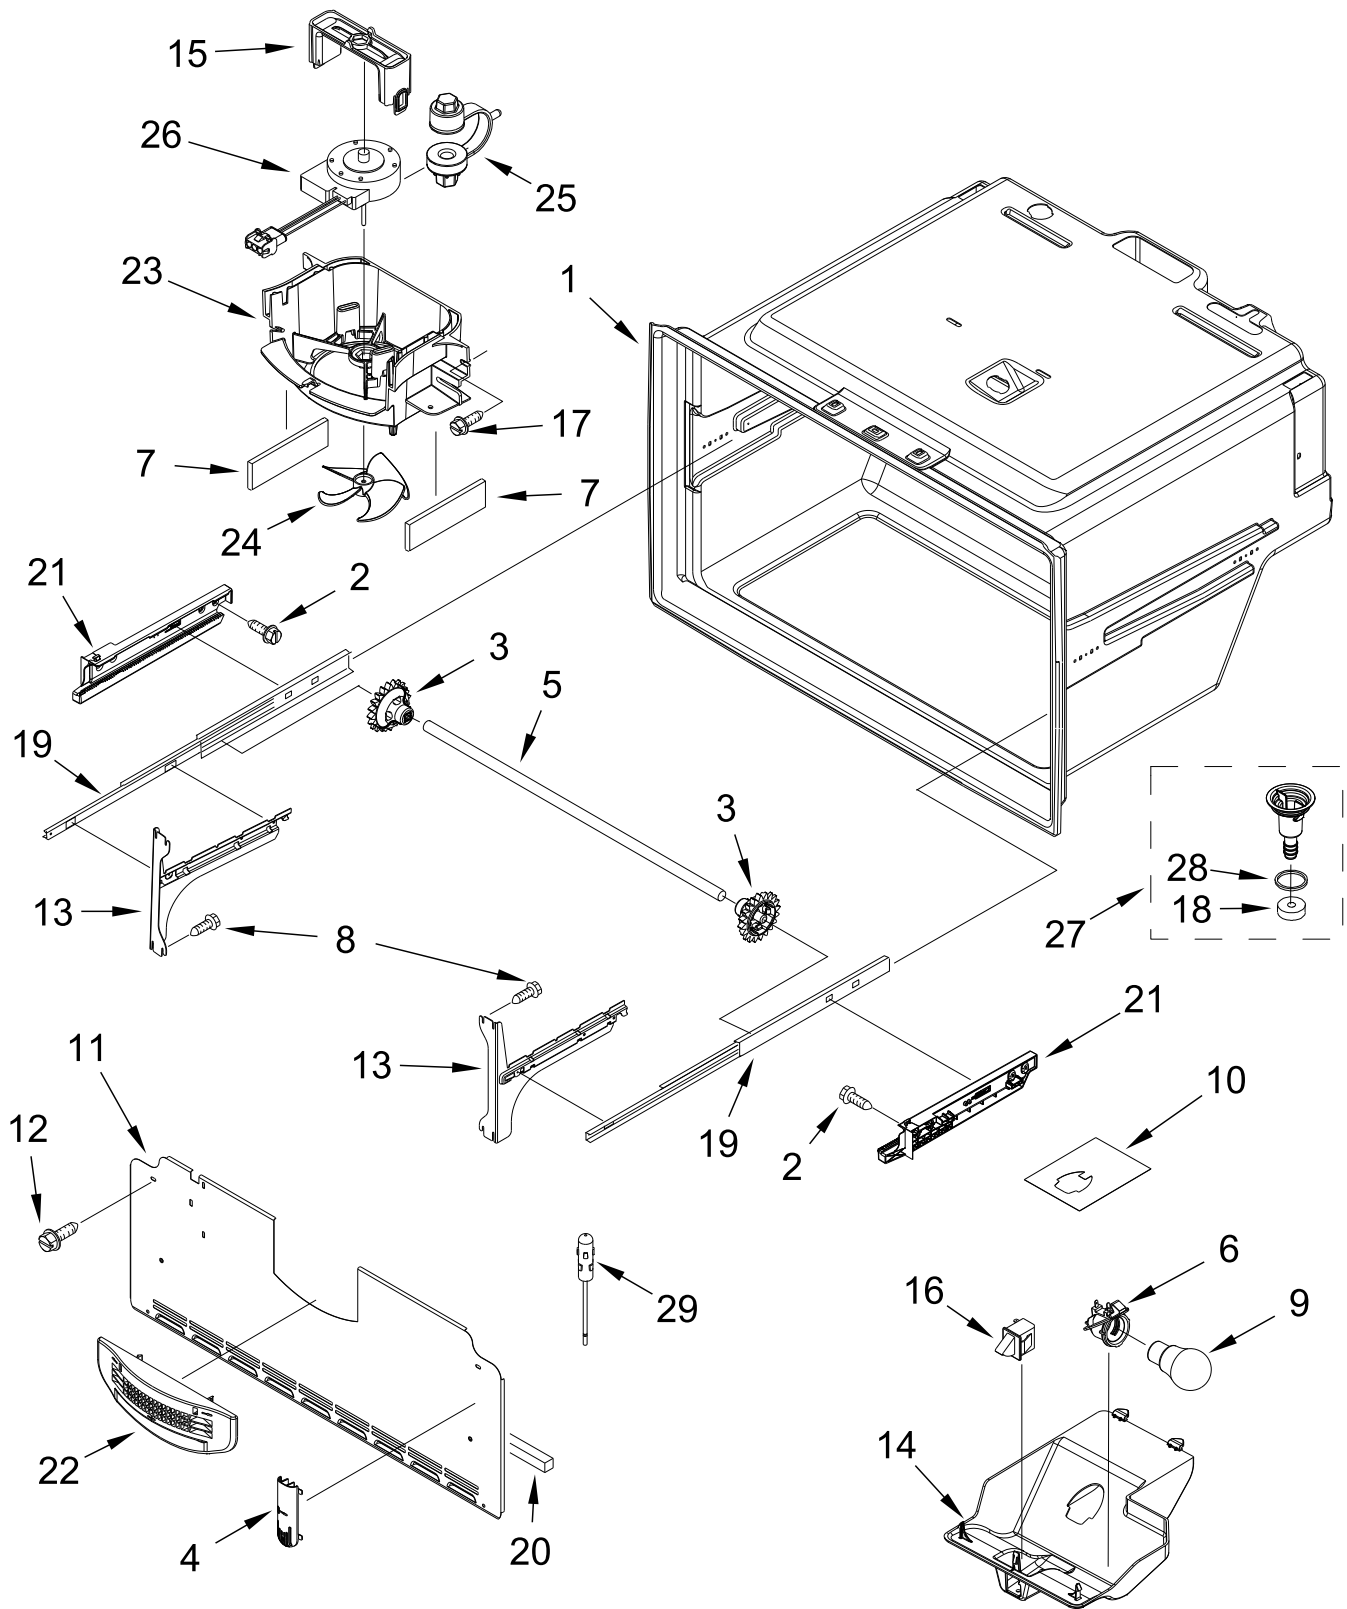

FREEZER LINER PARTS

FREEZER LINER PARTS

<u>Illus.</u> <u>No.</u>	<u>Part No.</u>	<u>Description</u>	<u>Illus.</u> <u>No.</u>	<u>Part No.</u>	<u>Description</u>	<u>Illus.</u> <u>No.</u>	<u>Part No.</u>	<u>Description</u>
1		Liner (Not A Serviceable Part)	13		Bracket, Door Slide	23	12951401	Shroud, Evaporator
2	12990501	Screw		W10330991	Left Hand	24	12986101	Blade, Fan
3	12002497	Gear		W10330993	Right Hand	25	W10905511	Grommet, Fan Motor
4	12815301	Cover, Thermistor	14	W10315248	Module, Light	26	W11050039	Motor, Evaporator (Includes Heater Harness and Defrost Thermostat)
5	W10802332	Shaft, Rack	15	12956601	Clip, Fan Motor			
6	12570701	Socket, Light	16	12466111SP	Switch, Light			
7	A3189392	Gasket, Foam	17	12990504	Screw	27	W10662407	Assembly, Drain Funnel
8	12990521	Screw	18	B8381501	Gasket, Drain			
9	W11196500	Lamp, LED	19	W10860513	Slide, Door	28	M0500703	Seal
10	W10277466	Foil, Housing	20	A3189396	Gasket	29	12791417SP	Thermistor
11	W10308421	Cover, Evaporator	21		Adapter, Side			
12	12990511	Screw		W10284682	Left Hand			
				W10284683	Right Hand			
			22	12959901	Grille, Air