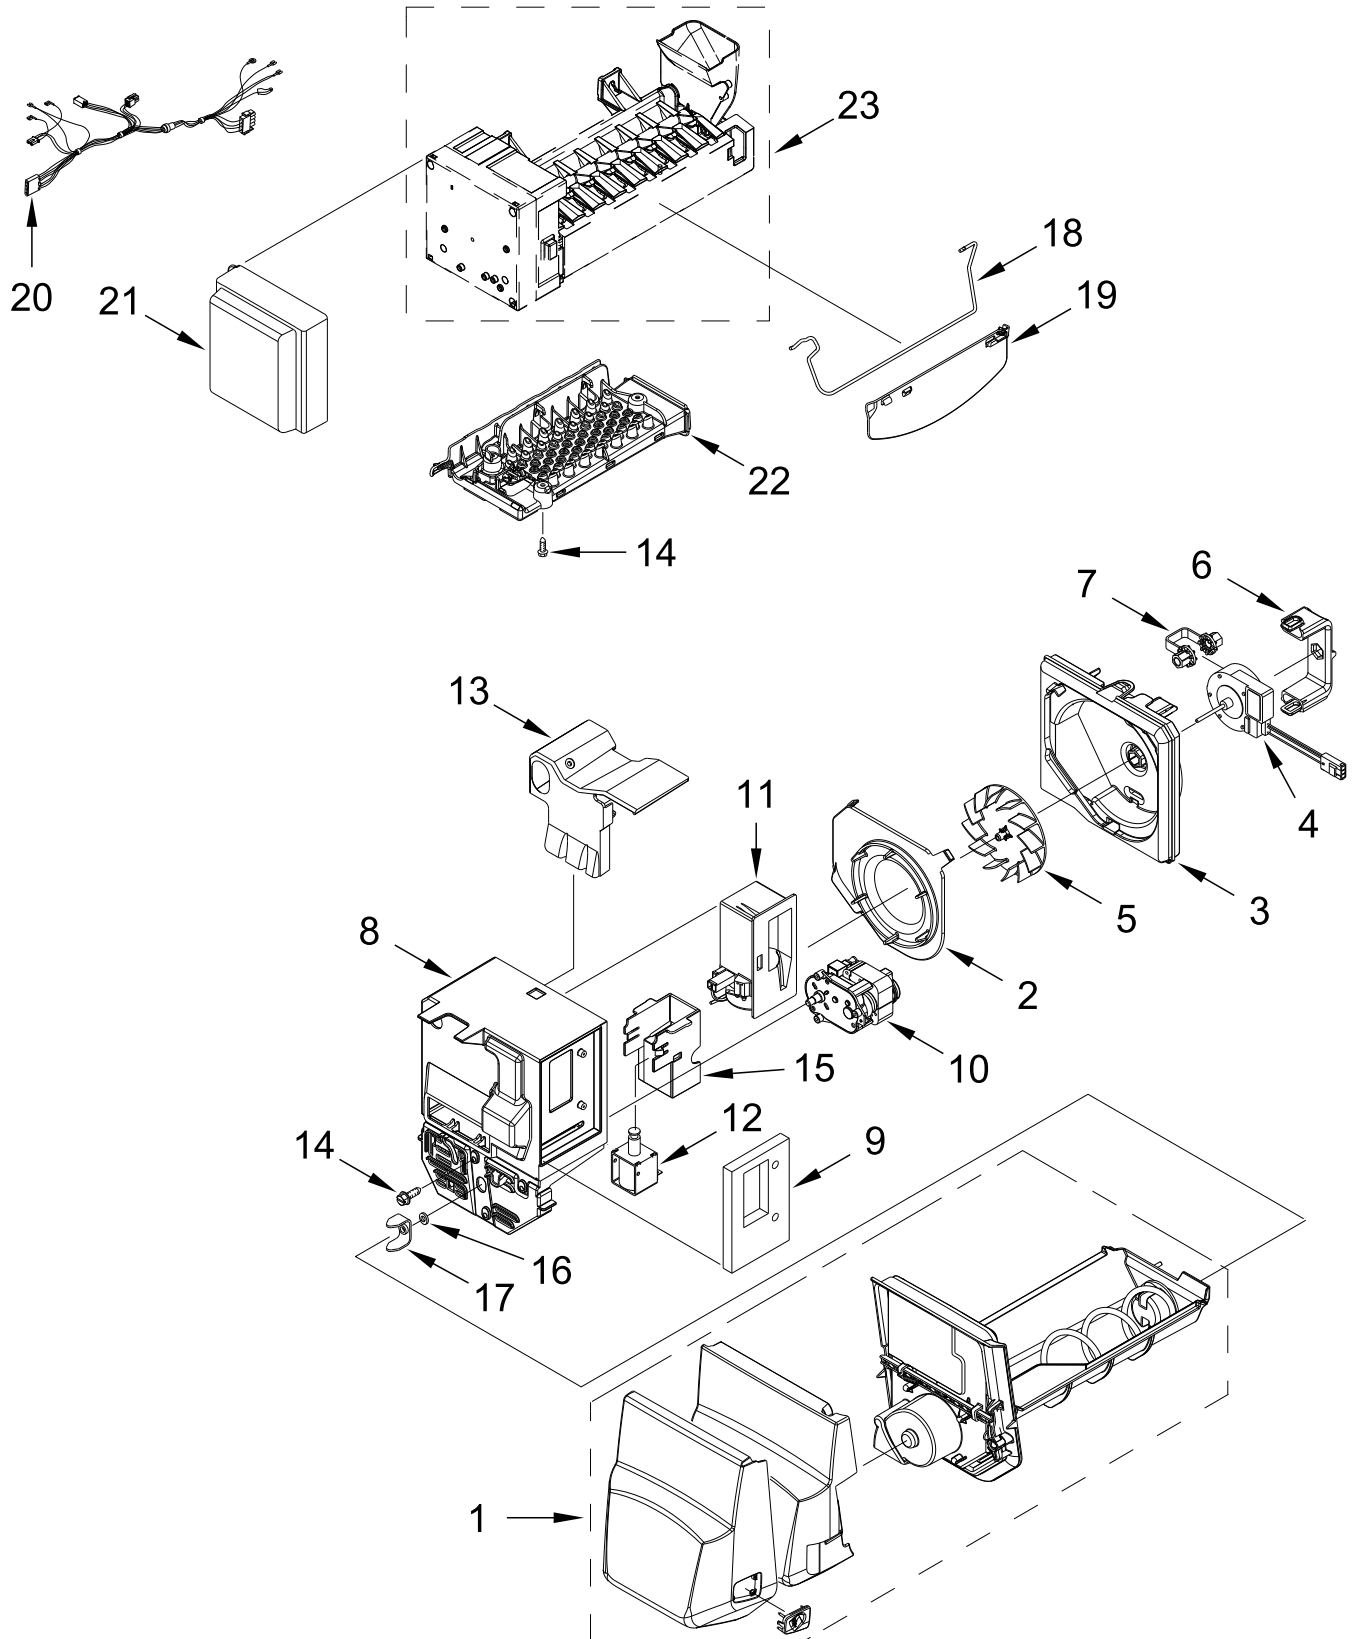

ICEMAKER AND ICE CONTAINER PARTS

ICEMAKER AND ICE CONTAINER PARTS

<u>Illus.</u> <u>No.</u>	<u>Part No.</u>	<u>Description</u>	<u>Illus.</u> <u>No.</u>	<u>Part No.</u>	<u>Description</u>	<u>Illus.</u> <u>No.</u>	<u>Part No.</u>	<u>Description</u>
1	W11097357	Assembly, Ice Bin	10	W10317991	Motor, Dispenser	19	W10351019	Extension, Shutoff Arm
2	W10121282	Inlet, Blower	11	W10196393	Damper, Control	20	W10826037	Harness, Icemaker
3	W10309863	Scroll, Blower	12	W10309866	Assembly, Solenoid	21	W10290556	Cover
4	W10308033	Motor, Fan	13	W10118612	Liner, Divider	22	W10312691	Assembly, Impinger
5	W10123444	Wheel, Blower	14	12990511	Screw	23	W10300024	Assembly, Icemaker (Complete)
6	12956603	Clip, Fan Motor	15	W10346971	Bracket, Solenoid			
7	W10151687	Grommet, Fan Motor	16	W10465946	Washer			
8	W10309864	Divider, Ice Box	17	63052A001	Yoke, Ice Dispenser			
9	12920001	Gasket, Damper	18	W11130404	Arm, Shutoff