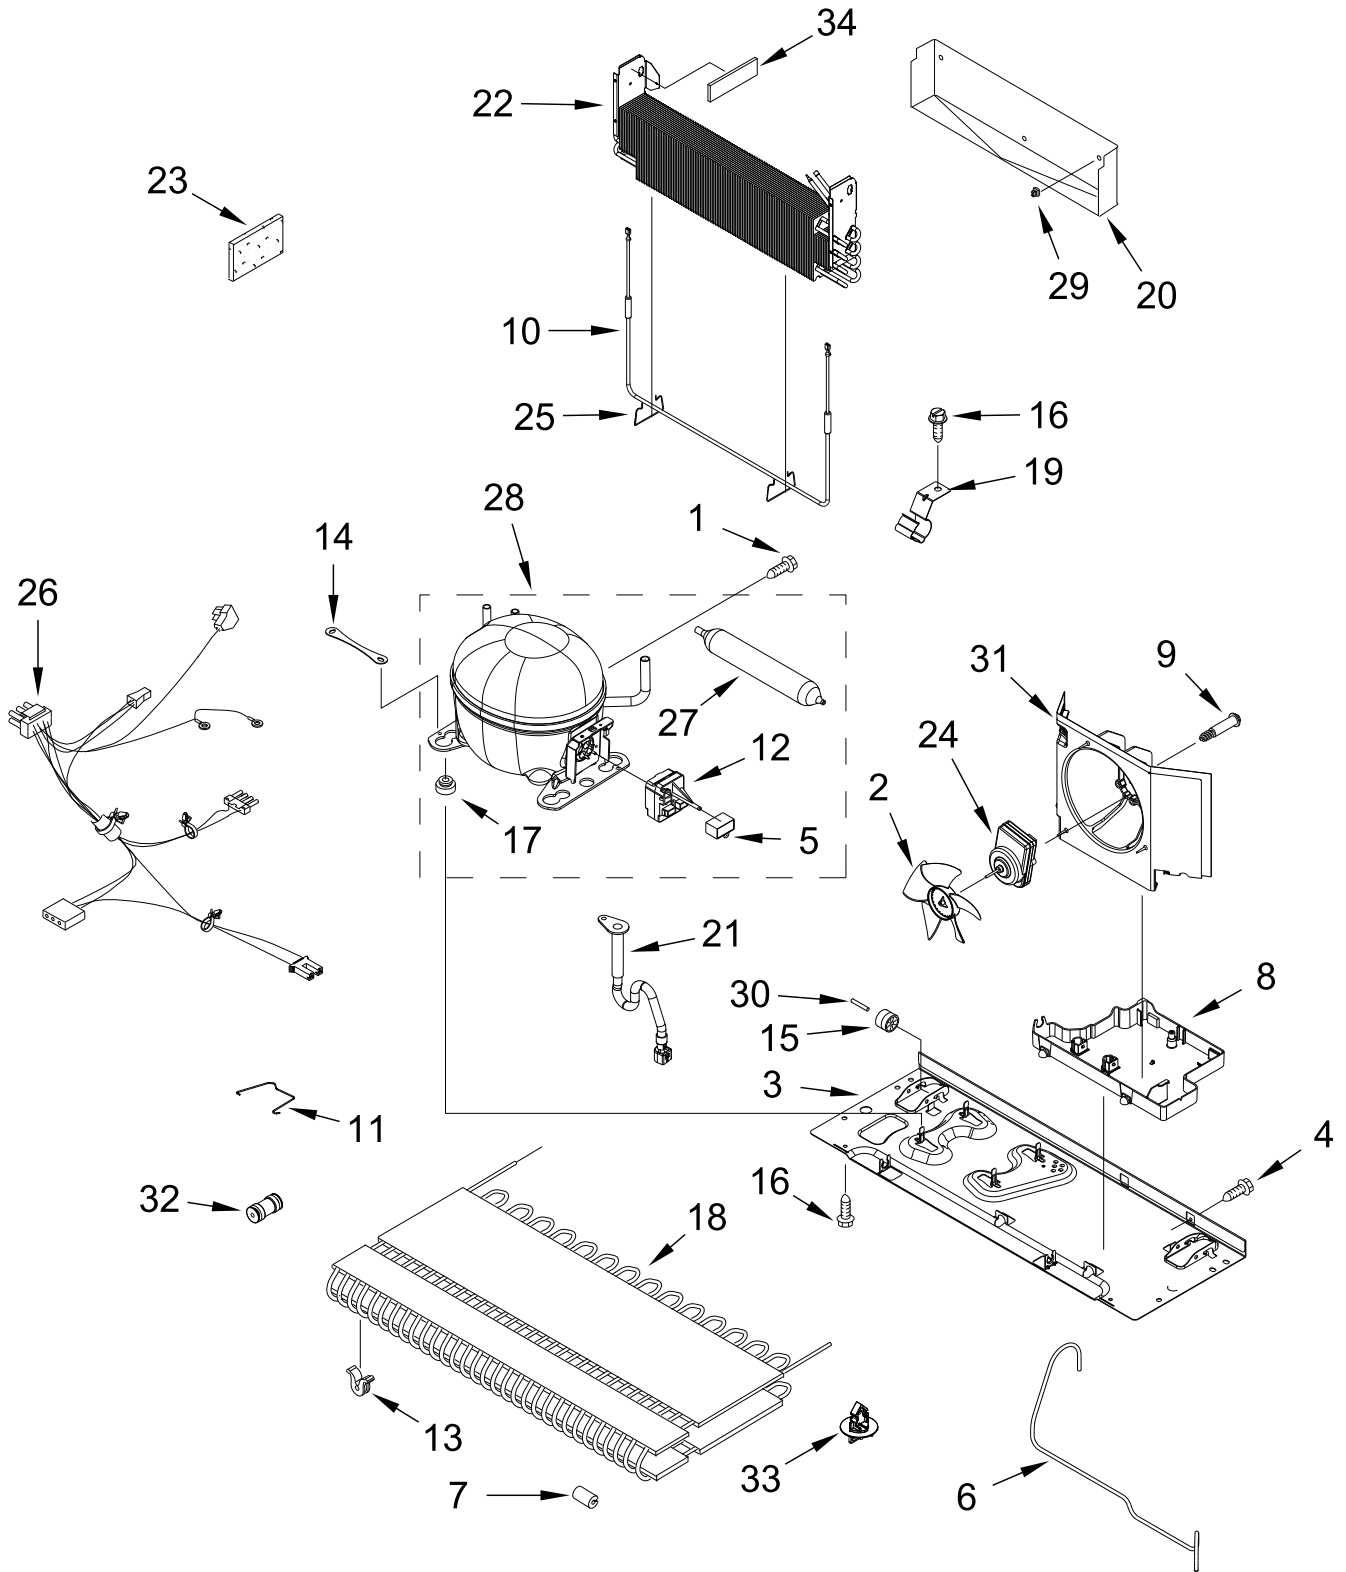

UNIT PARTS

UNIT PARTS

<u>Illus.</u> <u>No.</u>	<u>Part No.</u>	<u>Description</u>	<u>Illus.</u> <u>No.</u>	<u>Part No.</u>	<u>Description</u>	<u>Illus.</u> <u>No.</u>	<u>Part No.</u>	<u>Description</u>
1	12992301	Screw	18	W10346415	Condenser	32	W10334458	Connector, Water Tube
2	12825803	Blade, Fan	19	W10281329	Clip, Drier	33	W10815863	Clip, Condenser
3	W10480111	Basepan	20	W10292803	Tray, Drip	34	A3189397	Gasket, Foam
4	12990511	Screw	21	W10622099	Extension, Drain Tube			FOLLOWING PARTS NOT ILLUSTRATED
5	W10350564	Capacitor	22	W10313899	Evaporator		978025	Valve, Access (1/4")
6	W10795418	Tube, Discharge	23	2169104	Insulation, Sound Deadening		978026	Valve, Access (5/16")
7	2319835	Grommet, Condenser	24	W10909377	Motor, Condenser Fan		978027	Valve, Access (3/8")
8	W10655368	Pan, Drain	25	10428101	Clip, Heater		978029	Valve, Access (5/8")
9	W10622701	Screw	26	W11239039	Harness, Unit (Includes Power Cord)		978030	Valve, Access (3/4")
10	12729123	Heater, Defrost	27	W10177049	Drier		876764	Valve, Access (3/16")
11	W10216075	Strap, Bale	28	W11100924	Compressor			REFRIGERANT CHARGE
12	W10798748	Device, Start	29	10623002	Clip, Evaporator			4.50 oz. (R-134A)
13	W10137529	Grommet, Condenser	30	12477202	Axle, Roller			
14	W10236396	Strap, Compressor	31	W10189184	Shroud, Condenser Fan			
15	12477102	Roller						
16	12992101	Screw						
17	W10806346	Grommet, Compressor