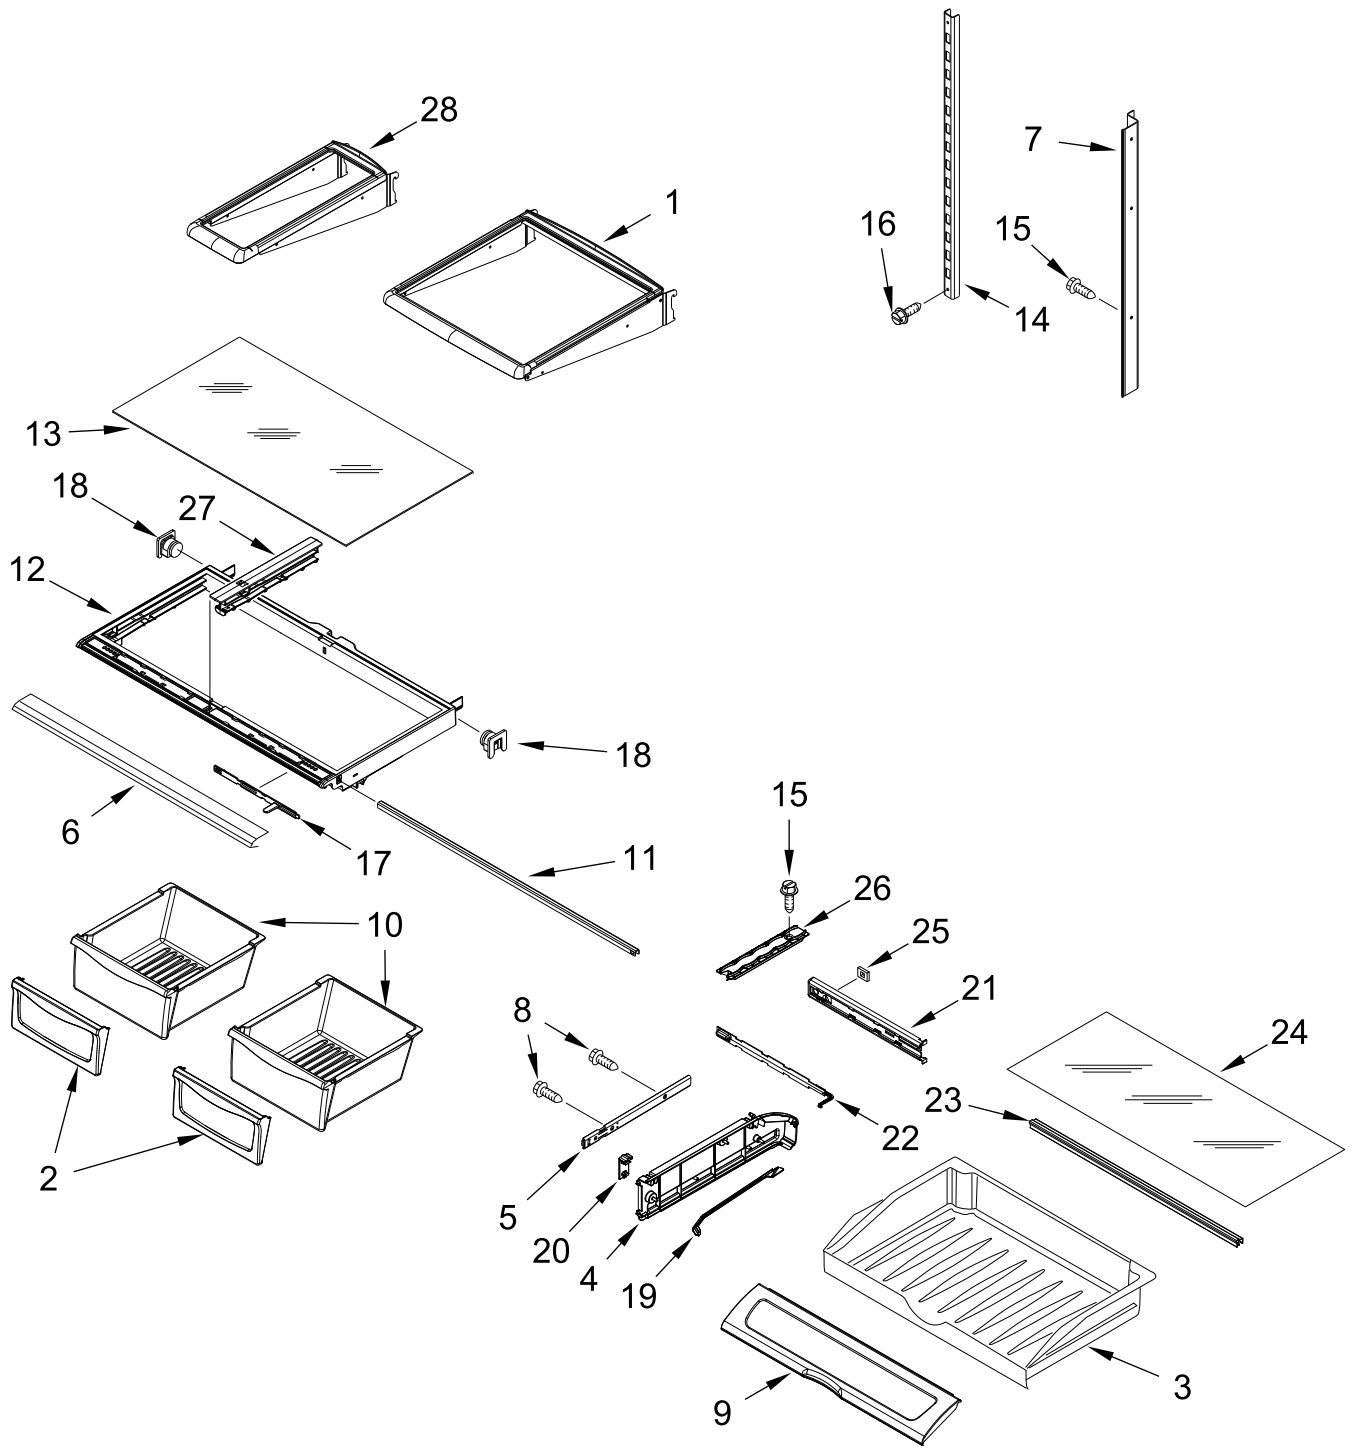

SHELF PARTS

SHELF PARTS

<u>Illus. No.</u>	<u>Part No.</u>	<u>Description</u>
1	12883507	Shelf, Glide Out
2	12643802SP	Frame, Crisper Pan
3	12731302	Drawer, Pantry
4		Endcap, Pantry
	W10845509	Left Hand
	W10845508	Right Hand
5	W10235370	Glide, Pantry
6	W10313178N	Trim, Crisper
7		Ladder, Side
	W10251966	Left Hand
	W10251965	Right Hand
8	12990504	Screw

<u>Illus. No.</u>	<u>Part No.</u>	<u>Description</u>
9	12656813	Lid, Pantry
10	12804601SP	Pan, Crisper
11	12642303WD	Brace, Crisper Cover
12	W10329866	Frame, Crisper
13	12204824N	Glass, Shelf
14	W10273464	Ladder, Center
15	12990513	Screw
16	12990512	Screw
17	12530805SP	Slide, Humidity Control
18	13062602	Support, Crisper Frame
19	12655304	Bar, Control

<u>Illus. No.</u>	<u>Part No.</u>	<u>Description</u>
20	12655204	Knob, Temperature Control
21	12656202	Housing, Control
22	12655402	Slide, Temperature Control
23	W10528933	Support, Glass (Includes Pantry Brace)
24	W10893772	Glass, Shelf
25	12656901	Gasket, Pantry
26	12531901	Track, Deli Drawer
27	W10326469N	Rail, Center Crisper
28	12885501	Shelf, Mini Stationary