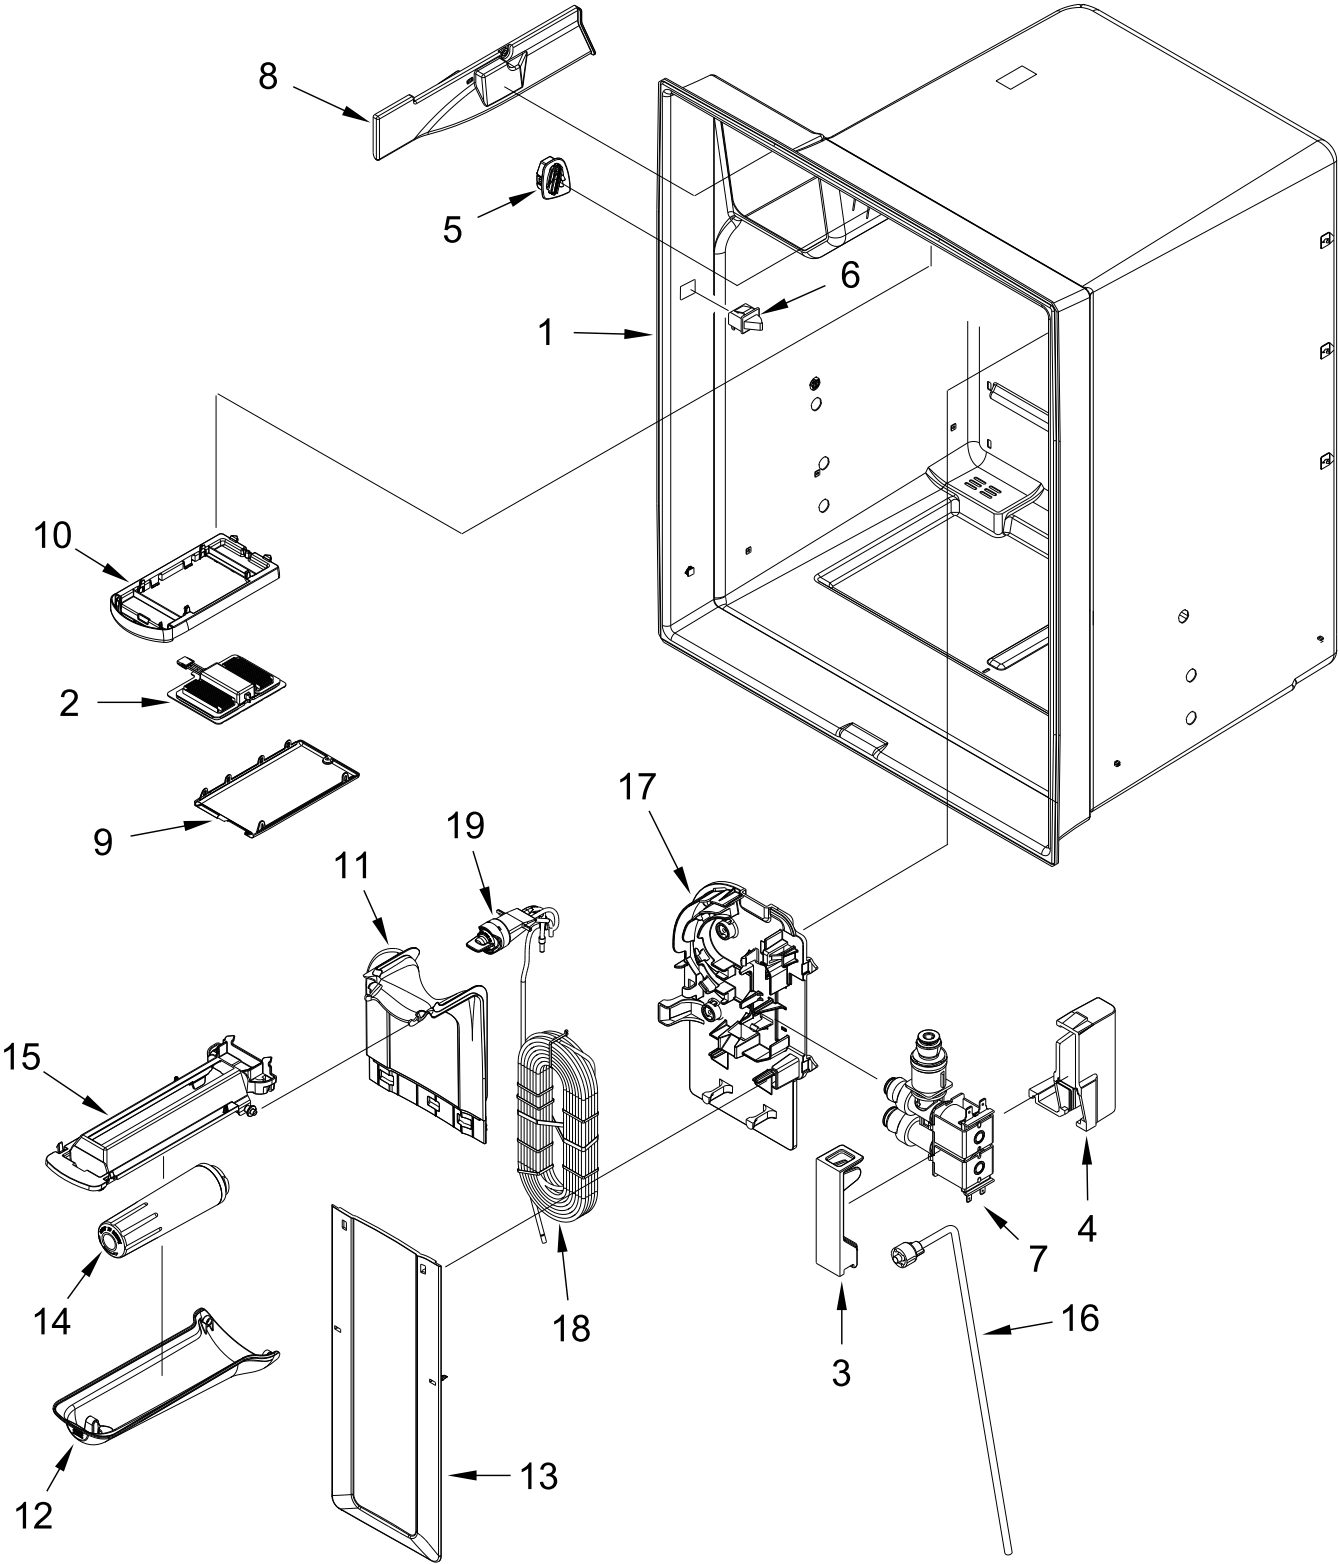

REFRIGERATOR LINER PARTS

REFRIGERATOR LINER PARTS

<u>Illus. No.</u>	<u>Part No.</u>	<u>Description</u>	<u>Illus. No.</u>	<u>Part No.</u>	<u>Description</u>	<u>Illus. No.</u>	<u>Part No.</u>	<u>Description</u>
1		Liner (Not A Serviceable Part)	7	W10913947	Valve, Water Inlet	14	W11256384	Filter, Water
2	W10866538	Module, LED Light	8	W10309869	Cover, Wiring	15	12955901	Bracket, Filter Base
3	W10118194	Lid, Enclosure	9	W10311756	Lens, LED	16	W10444033	Tube, Water
4	W10118193	Enclosure, Water Valve Connector	10	W10632157	Housing, LED	17	W10334463	Bracket, Water Tank and Valve
5	W10555984	Assembly, Air Grille	11	12960101	Cover, Upper Water Tank	18	W11308017	Assembly, Water Tank and Head (Includes Bypass Cartridge)
6	W10847848	Switch, Rocker	12	12960301	Cover, Filter	19	12664501SP	Cartridge, Bypass
			13	12960001	Cover, Lower Water Tank