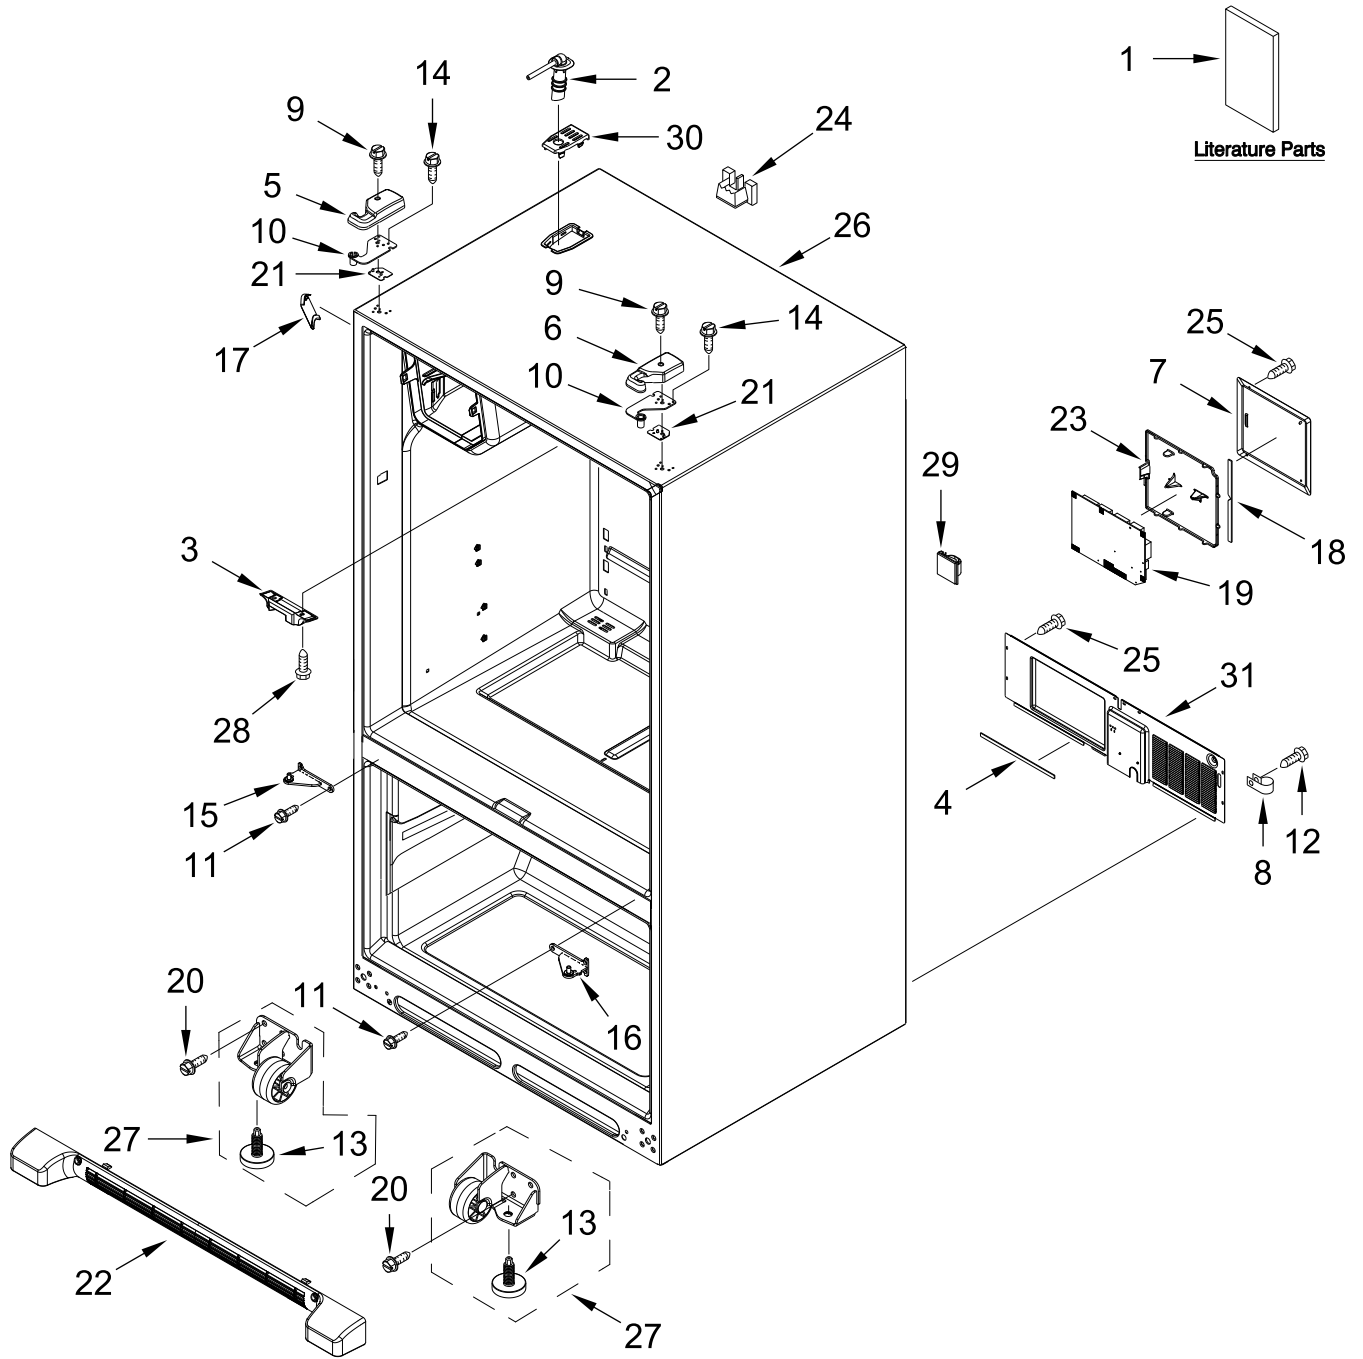

FRENCH DOOR BOTTOM MOUNT REFRIGERATOR

MODELS:

WRF555SDHW00 (White)

WRF555SDHB00 (Black)

CABINET PARTS

CABINET PARTS

<u>Illus. No.</u>	<u>Part No.</u>	<u>Description</u>	<u>Illus. No.</u>	<u>Part No.</u>	<u>Description</u>	<u>Illus. No.</u>	<u>Part No.</u>	<u>Description</u>
1		Literature Parts	11	W10673840	Screw (Stainless)	22		Grille, Toe
	W11050317	Tech Sheet (English)	12	12990511	Screw		W10534154	White
	W11050318	Tech Sheet (French)	13	W10141622	Brake, Roller		W10534153	Black
	W10855069	Use and Care Guide	14	12992403	Screw	23	W10296541	Lid, HV Control Box
	W11112992	Energy Guide	15		Hinge, Center	24	W10658542	Block, Fill Tube
2	W11232485	Tube, Water		W10740148	White	25	12990702	Screw
3	12698403	Plate, Pivot		W10740149	Black	26		Cabinet (Not A Servicable Part)
4	B5759655	Gasket	16		Hinge, Center	27		Assembly, Roller
5		Cover, Top Hinge			Right Hand		W10515763	Left Hand
		Left Hand		W10740144	White		W10515762	Right Hand
	W10337634	White		W10740145	Black	28	688983	Screw
	W10337647	Black	17		Cover, Corner	29	M0104106	Clip, Cord
6		Cover, Top Hinge		12587703W	White	30		Cover, Fill Tube
		Right Hand		12587703B	Black		12981401W	White
	12962302W	White	18	W10914798	Gasket, Control Box		12981401B	Black
	12962302B	Black	19	W10867574	Control, Electronic	31	W10270394	Cover, Unit
7	12961602	Cover, Control Box	20	W10709365	Screw			
8	M0108107	Clamp, Tube	21		Shim, Top Hinge			
9	12992602	Screw		12999501	Left Hand			
10		Hinge, Top		12999502	Right Hand			
	12963204ED	Left Hand						
	12963205ED	Right Hand						