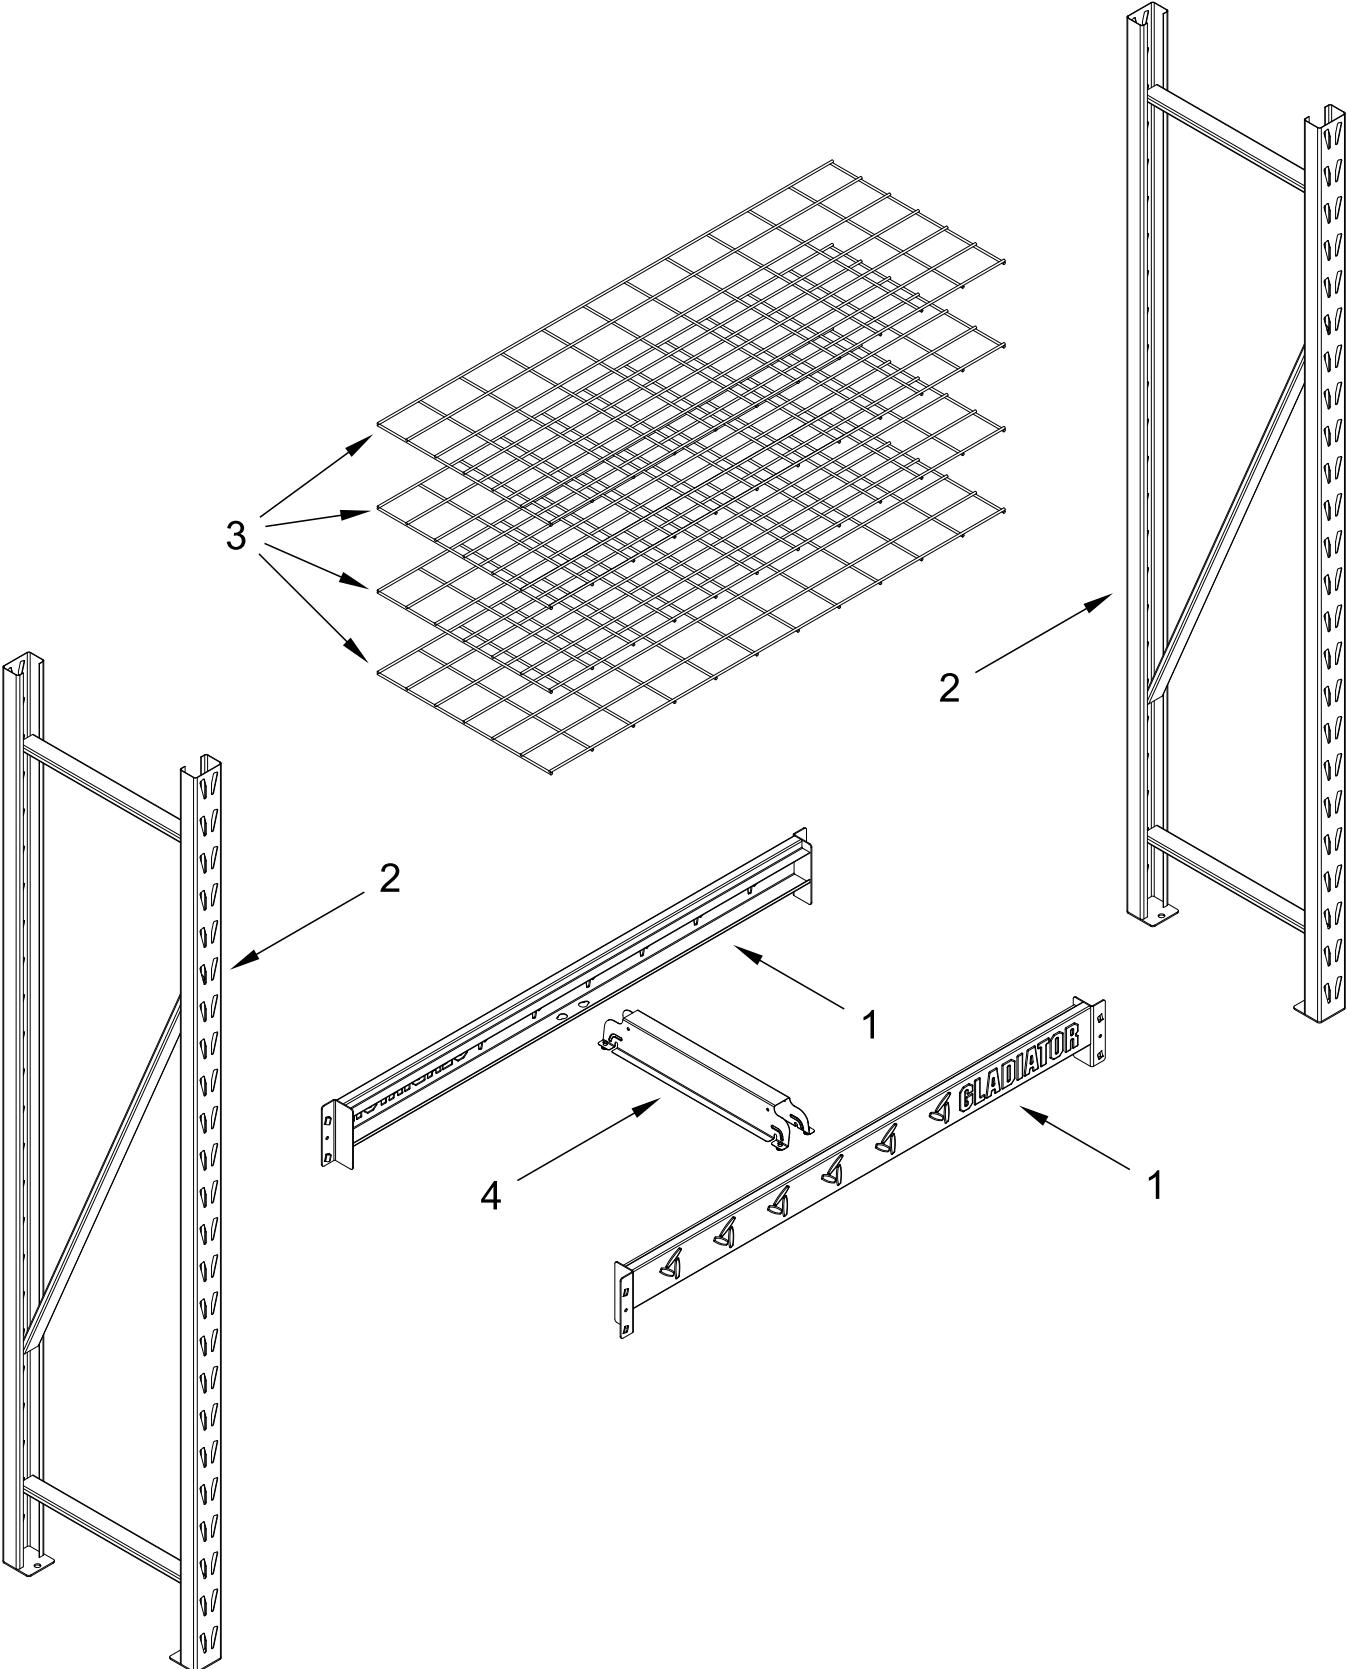

HEAVY DUTY RACK SHELVING

MODELS:

GARS484TEG01 (Hammered Granite - 48" Wide x 18" Deep)

RACK SHELVING PARTS

RACK SHELVING PARTS

<u>Illus.</u> <u>No.</u>	<u>Part No.</u>	<u>Description</u>	<u>Illus.</u> <u>No.</u>	<u>Part No.</u>	<u>Description</u>
1	W11251326	Support Beam	3	W11234492	Shelf
2	W11254034	Frame Assembly	4	W11251321	Tie Channel