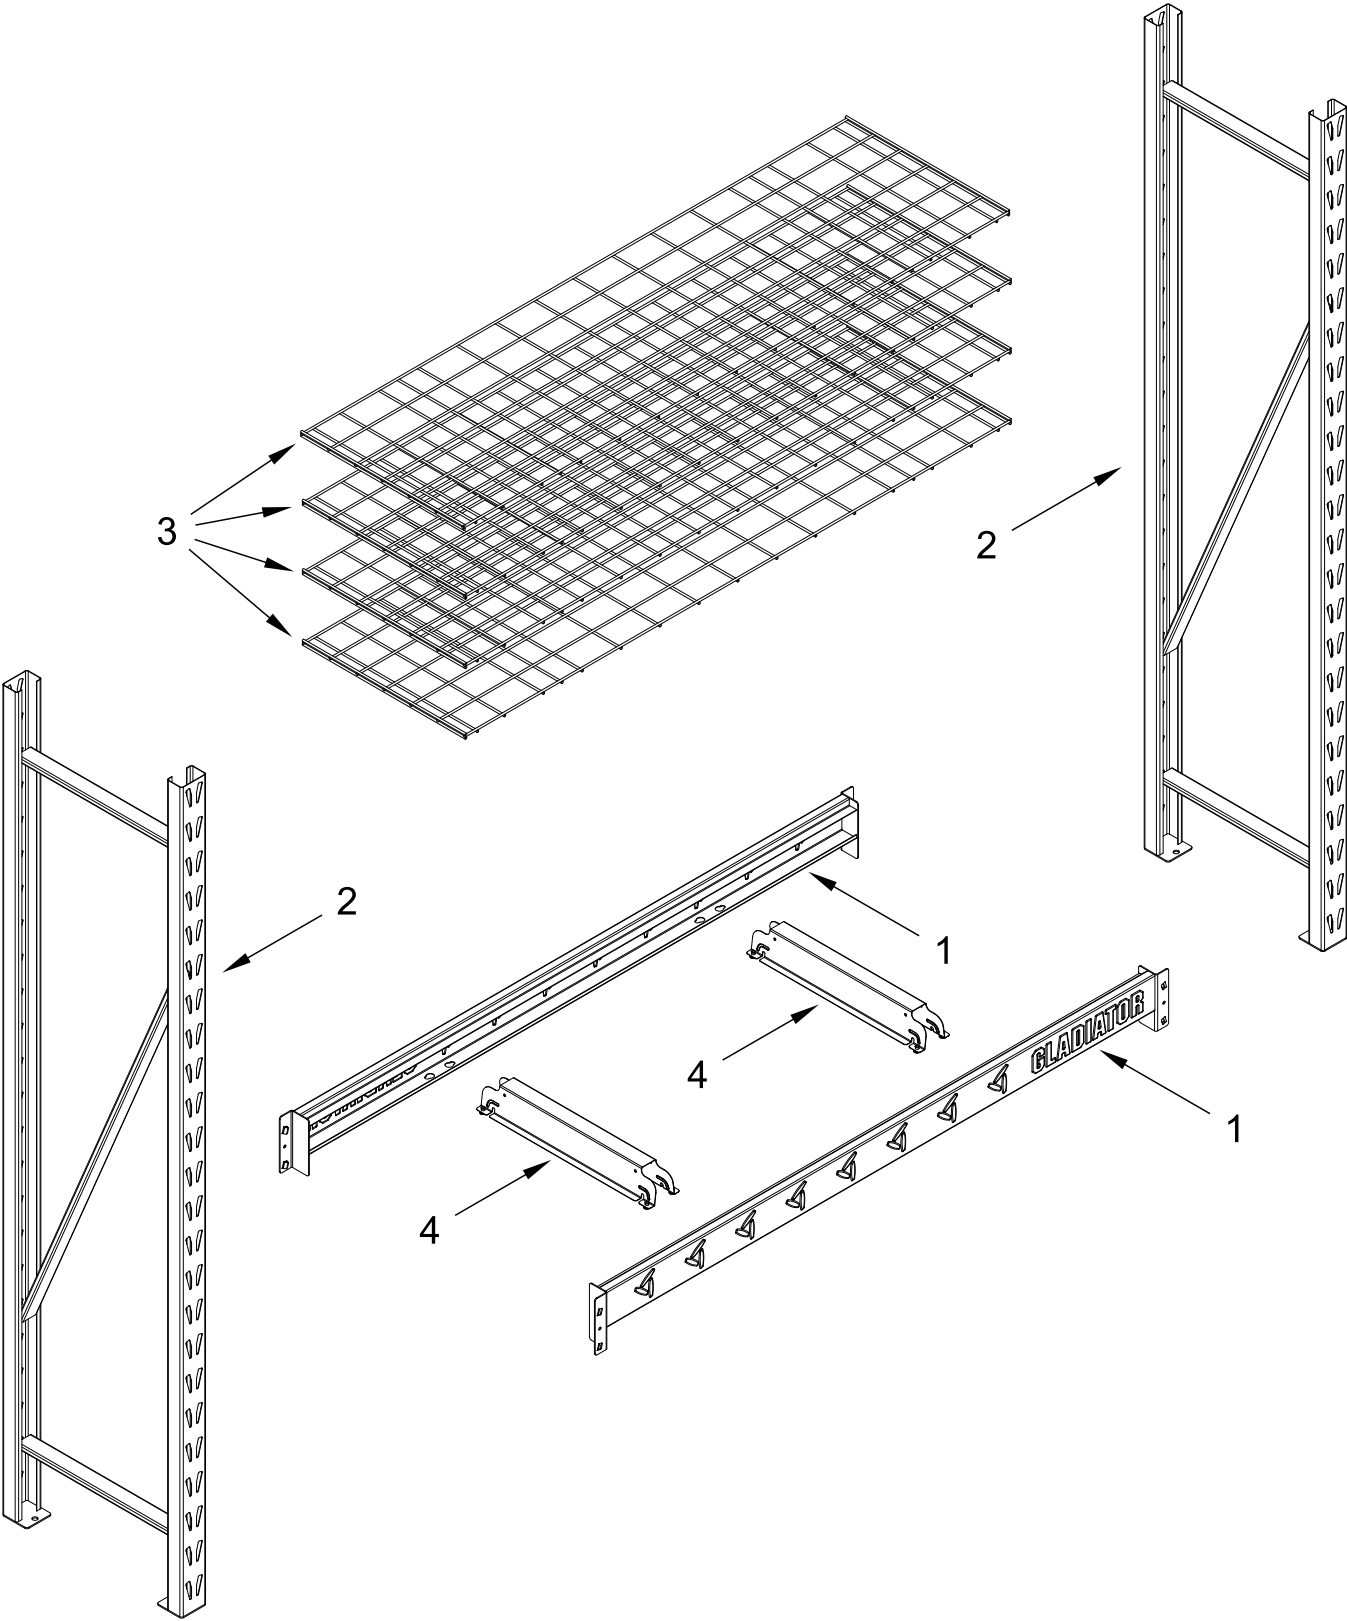

HEAVY DUTY RACK SHELVING

MODELS:

GARS604TEG01 (Hammered Granite - 60" Wide x 18" Deep)

RACK SHELVING PARTS

RACK SHELVING PARTS

<u>Illus.</u> <u>No.</u>	<u>Part No.</u>	<u>Description</u>	<u>Illus.</u> <u>No.</u>	<u>Part No.</u>	<u>Description</u>
1	W11251327	Support Beam	3	W11234489	Shelf
2	W11254034	Frame Assembly	4	W11251321	Tie Channel