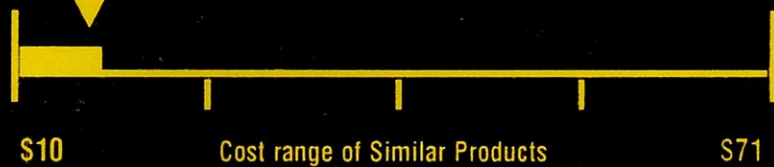

Compare **ONLY** to other labels with yellow numbers.
Labels with yellow numbers are based on the same test procedures.

Estimated Yearly Energy Cost (when used with an electric water heater)

\$17

159 kWh