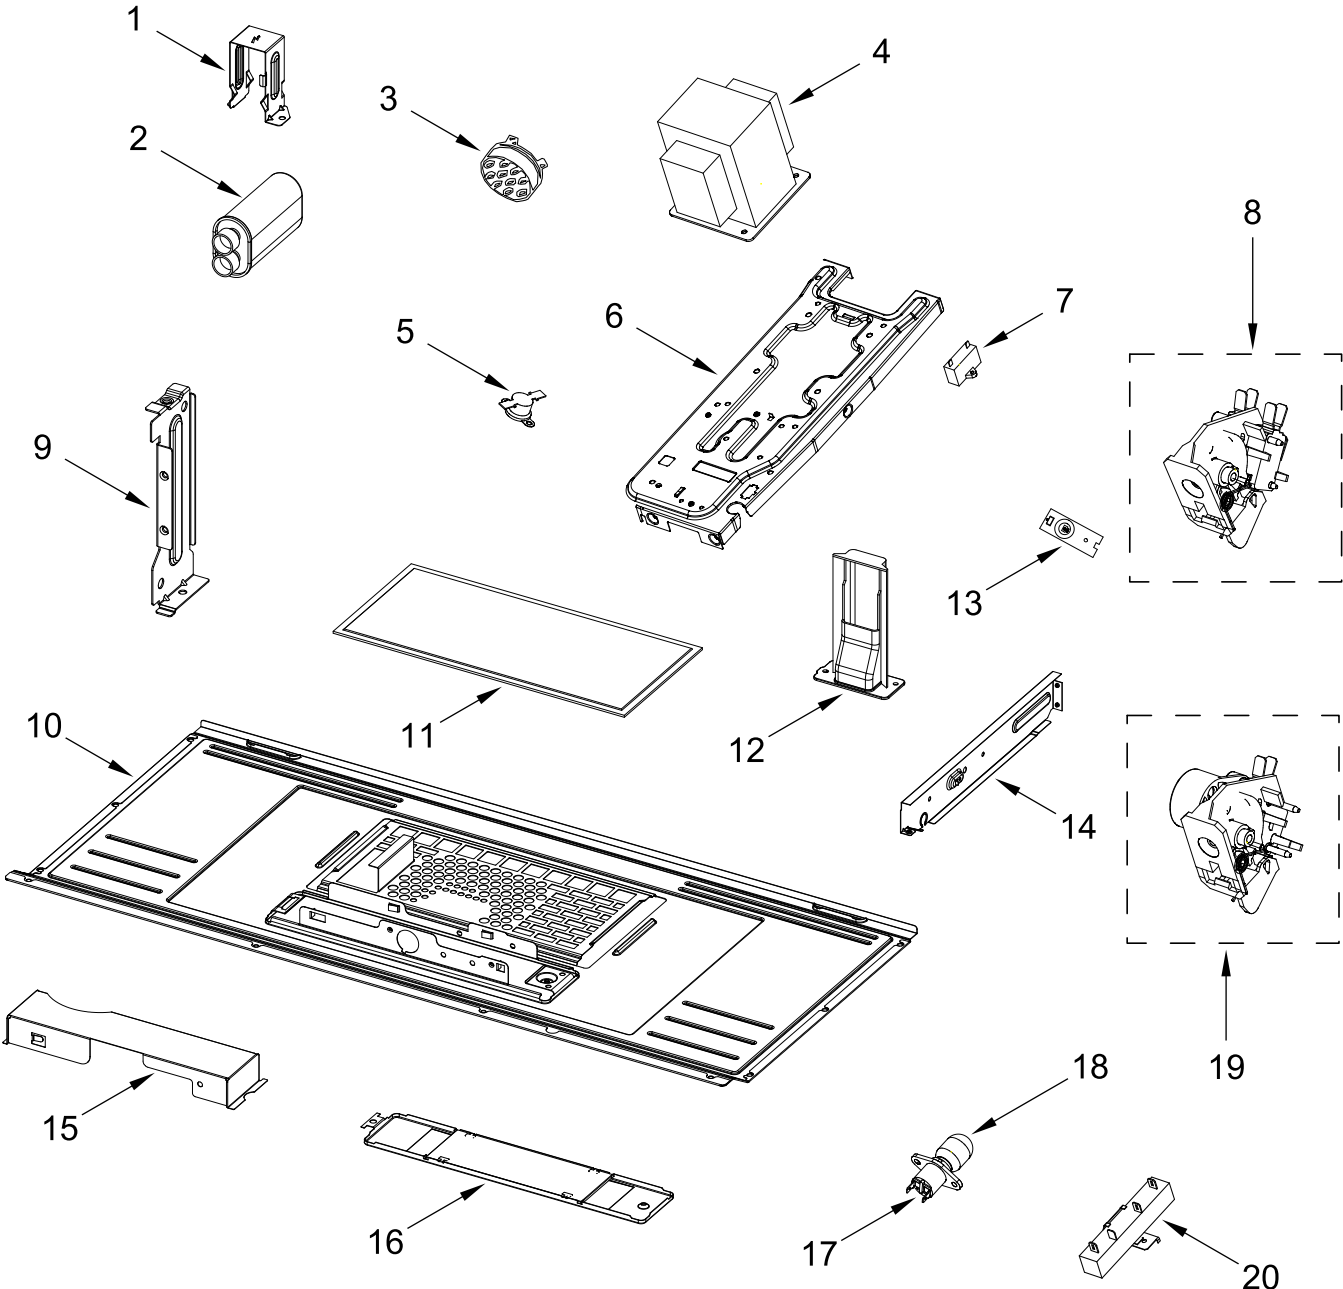

INTERIOR AND VENTILATION PARTS

INTERIOR AND VENTILATION PARTS

<u>Illus.</u> <u>No.</u>	<u>Part No.</u>	<u>Description</u>	<u>Illus.</u> <u>No.</u>	<u>Part No.</u>	<u>Description</u>	<u>Illus.</u> <u>No.</u>	<u>Part No.</u>	<u>Description</u>
1	W11265233	Bracket, Capacitor	8	W11169310	Assembly, Upper Interlock (Includes Switches)	15	W11361503	Reflector, Lamp
2	W10343300	Capacitor, High Voltage	9	W10313275	Bracket, Top Cavity	16	W11295403	Cover, Lamp
3	W10557536	Sensor, Humidity	10	W11295401	Panel, Bottom	17	W10210871	Holder, Lamp
4	W11043565	Capacitor, High Voltage	11	W11268912	Filter, Grease	18	8206232	Lamp, 40 Watt
5	W10668273	Thermostat, Cavity	12	W11376573	Plate, Waterproof	19	W11169312	Assembly, Lower Interlock (Includes Switches)
6	W11268348	Plate, Chassis	13	W10163422	Thermistor	20	W11259892	Resistor, Cement
7	W10605897	Capacitor, Hood Motor	14	W11295335	Support, NTC