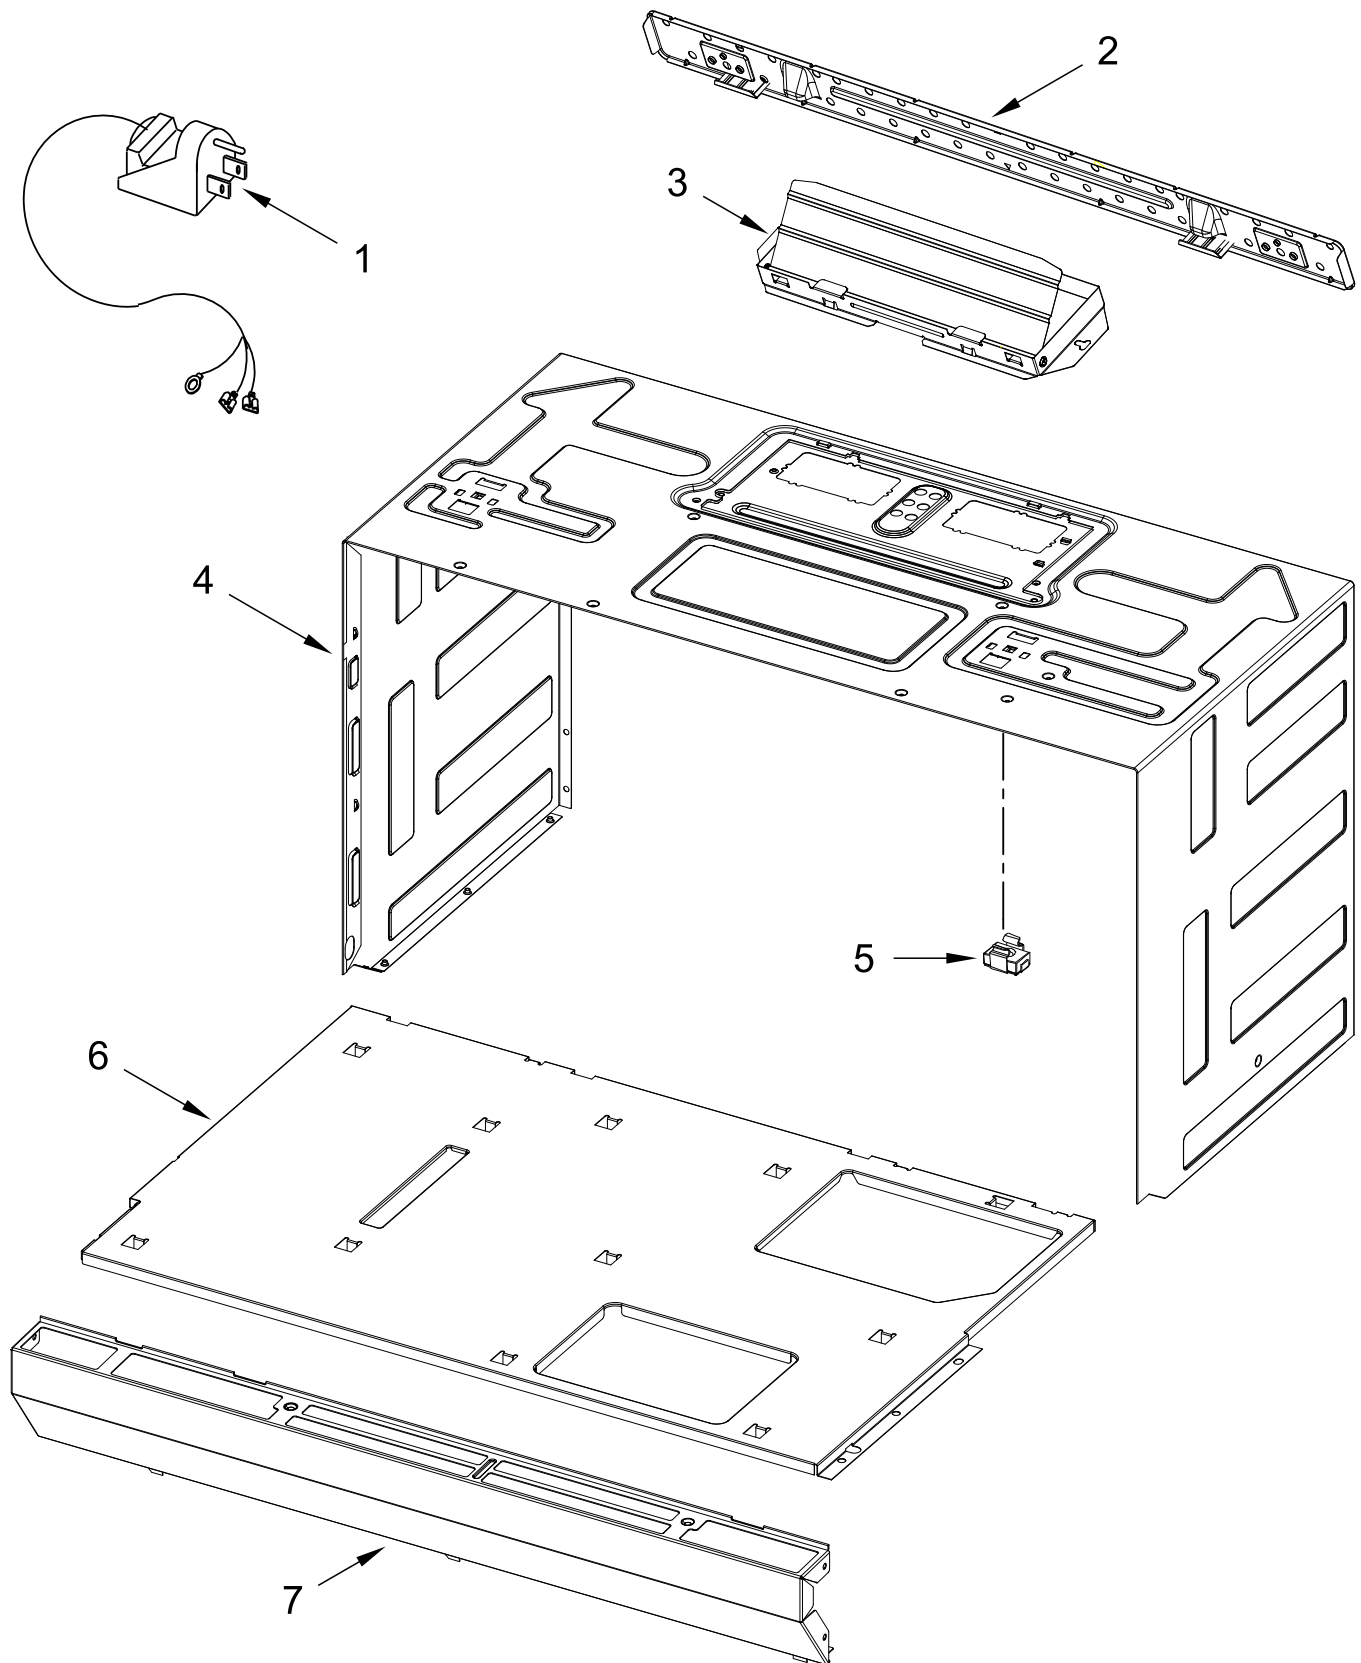

TURNTABLE PARTS

<u>Illus.</u> <u>No.</u>	<u>Part No.</u>	<u>Description</u>	<u>Illus.</u> <u>No.</u>	<u>Part No.</u>	<u>Description</u>	<u>Illus.</u> <u>No.</u>	<u>Part No.</u>	<u>Description</u>
1	W11268380	Element, Grill	5	8184109	Seal, Waterproof	9	W11319862	Plate, Crisp
2	W11335034	Turntable	6	W10642989	Motor, Turntable	10	W10807961	Handle, Crisp Plate
3	W11193600	Ring, Turntable (With Rollers)	7	W11268343	Cover, Waveguide			
4	W11319884	Driver, Turntable	8	W11319860	Rack, Grill			

CABINET AND INSTALLATION PARTS