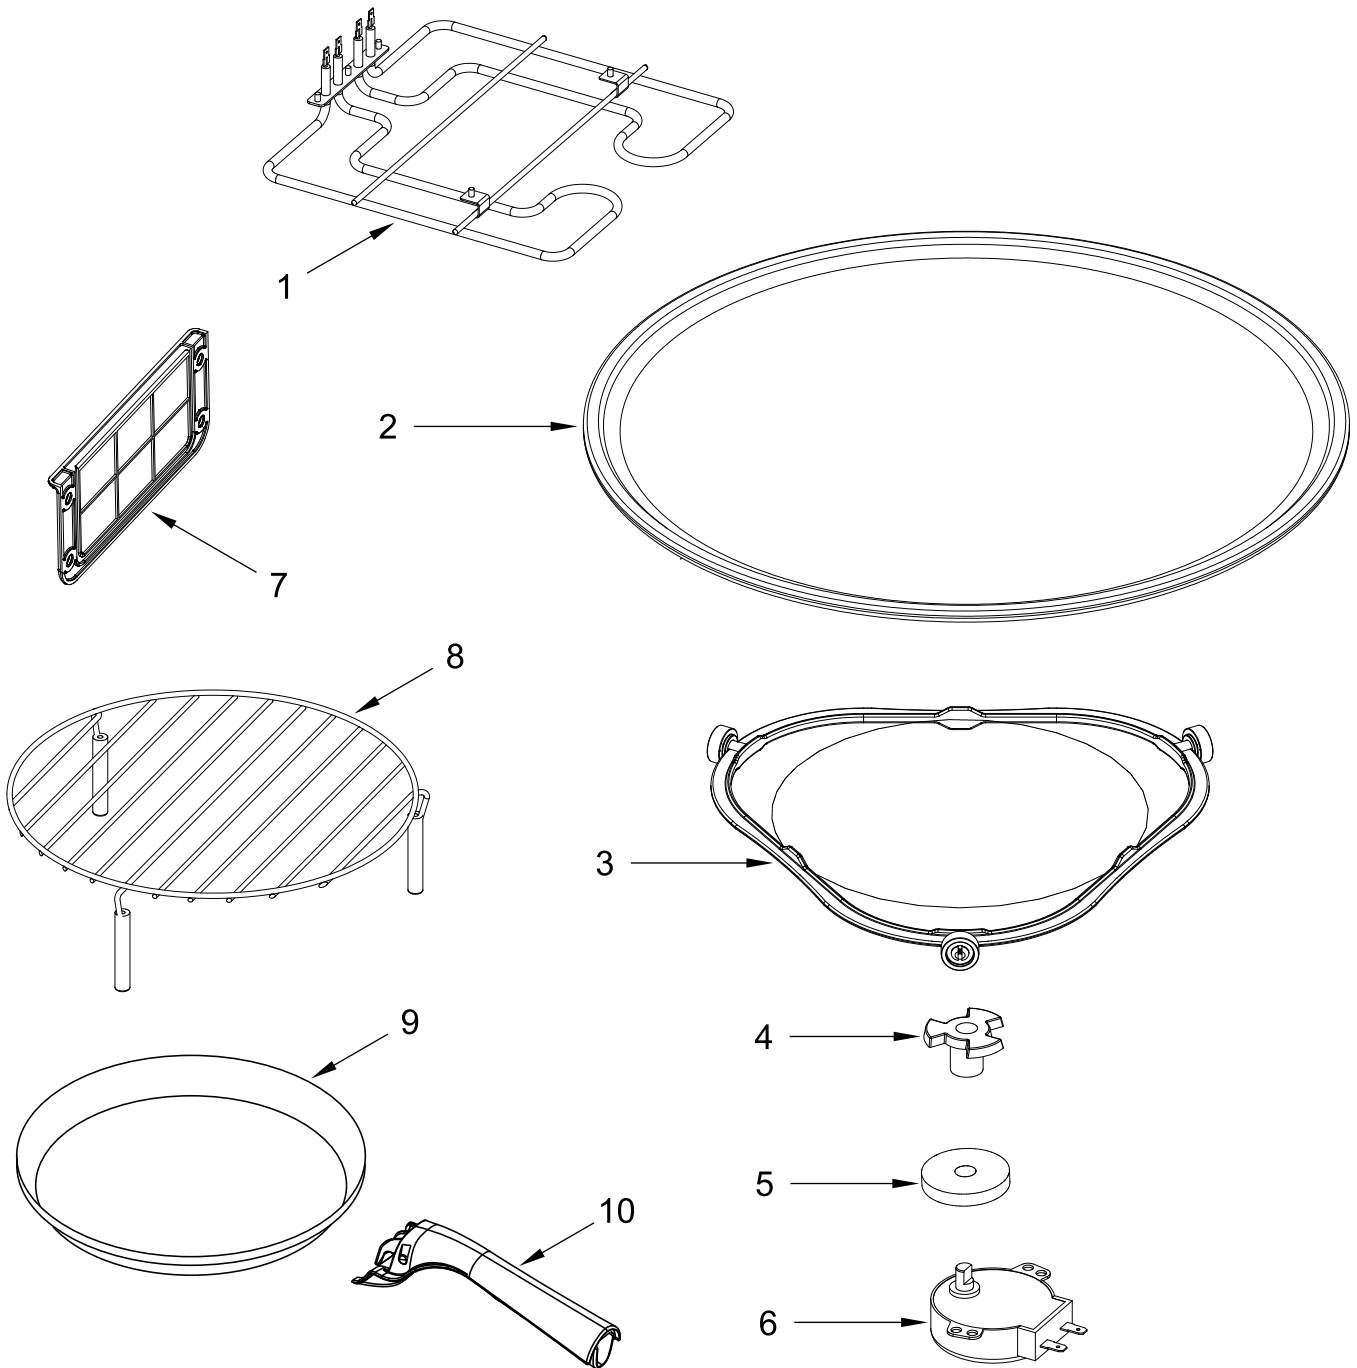

TURNTABLE PARTS

TURNTABLE PARTS

<u>Illus.</u> <u>No.</u>	<u>Part No.</u>	<u>Description</u>	<u>Illus.</u> <u>No.</u>	<u>Part No.</u>	<u>Description</u>	<u>Illus.</u> <u>No.</u>	<u>Part No.</u>	<u>Description</u>
1	W11268380	Element, Grill	5	8184109	Seal, Waterproof	9	W11319862	Plate, Crisp
2	W11335034	Turntable	6	W10642989	Motor, Turntable	10	W10807961	Handle, Crisp Plate
3	W11193600	Ring, Turntable (With Rollers)	7	W11268343	Cover, Waveguide			
4	W11319884	Driver, Turntable	8	W11319860	Rack, Grill