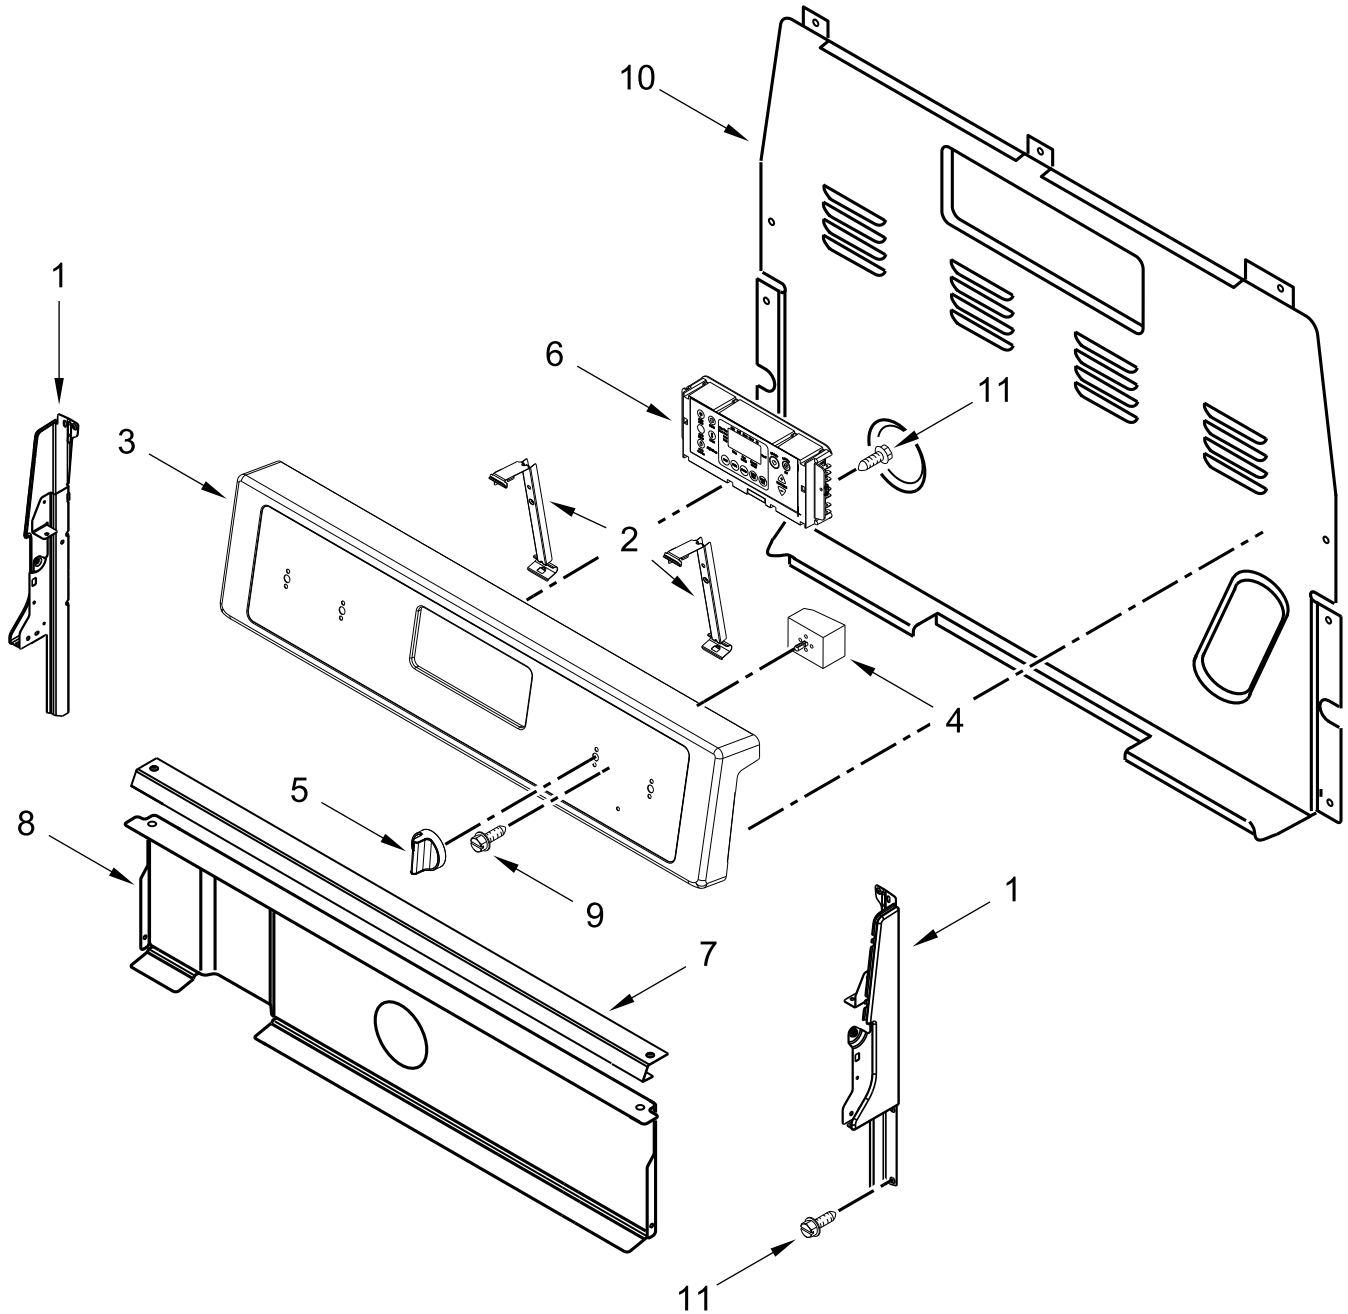

30" ELECTRIC FREESTANDING STANDARD CLEAN RANGE

MODELS:

WFE525S0JB0 (Black)
WFE525S0JW0 (White)

COOKTOP PARTS

COOKTOP PARTS

<u>Illus. No.</u>	<u>Part No.</u>	<u>Description</u>	<u>Illus. No.</u>	<u>Part No.</u>	<u>Description</u>	<u>Illus. No.</u>	<u>Part No.</u>	<u>Description</u>
1		Literature Parts	4		Cooktop	6	3196169	Screw
	W11333088	Instructions, Installation		W11034825	Black	7	W10691223	Pan, Radiant Element
	W11333073	Use and Care Guide		W11370569	White	8	W10306542	Bracket, Anti-Tip
	W11351201	Sheet, Tech	5	W10275048	Element (3000/1400W)	9	7101P485-60	Screw, Anti-Tip Kit
	W11351207	Diagram, Wiring			(Left Front)			FOLLOWING PARTS NOT ILLUSTRATED
2	W10225448	Spring, Element		W10248261	Element (1200W)		W11344556	Harness, Main
3	W10607641	Bracket, Cooktop (Left)			(Left Rear, Right Rear)		W11134603	Harness, Cooktop (Left)
	W10607642	Bracket, Cooktop (Right)		8273992	Element (2500W)		W11134551	Harness, Cooktop (Right)
					(Right Front)		W11134592	Harness, Warm Zone
				W10799048	Element, Warm Zone (Center)			

CONTROL PANEL PARTS

CONTROL PANEL PARTS

<u>Illus.</u> <u>No.</u>	<u>Part No.</u>	<u>Description</u>	<u>Illus.</u> <u>No.</u>	<u>Part No.</u>	<u>Description</u>	<u>Illus.</u> <u>No.</u>	<u>Part No.</u>	<u>Description</u>
1		Endcap	4	W10434452	Switch, Infinite (Dual)	6		Control, Electronic (LCX)
	W11130372	Black (Left)			(Left Front)		W11204519	Black
	W11130379	Black (Right)		3148951	Switch, Infinite		W11204520	White
	W11130371	White (Left)			(Right Rear and Left Rear)	7	W10525121	Bracket, Console Mounting
	W11130378	White (Right)						
2	W10695491	Bracket, Control		3148954	Switch, Infinite (Orange)	8	W10134247	Shield, Heat
3		Console, Assembly			(Right Front)	9	3400882	Screw
	W11027374	Black			Knob	10	8272473	Cover, Upper Rear
	W11027375	White	5			11	3196178	Screw
				W11022718	Black			
				W11022720	White			