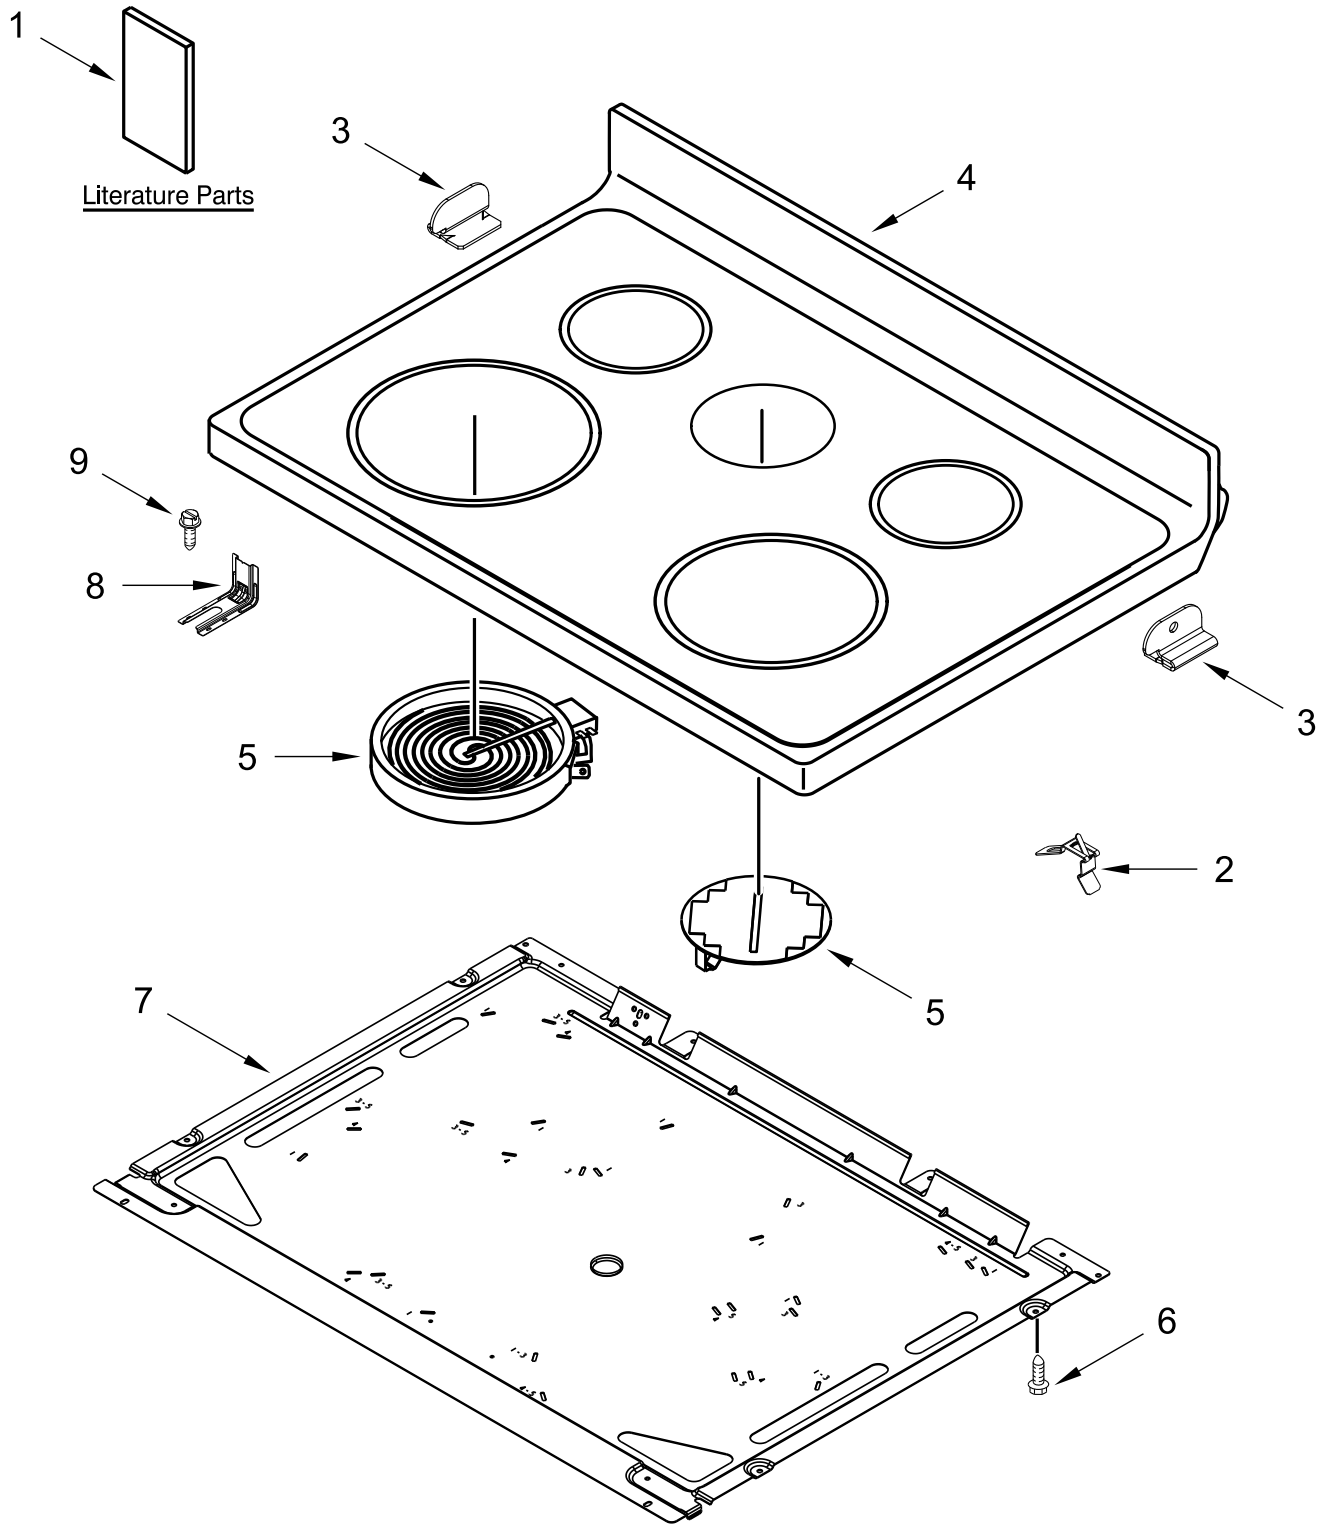

30" ELECTRIC FREESTANDING STANDARD CLEAN RANGE

MODELS:

WFE525S0JB0 (Black)
WFE525S0JW0 (White)

COOKTOP PARTS

COOKTOP PARTS

<u>Illus. No.</u>	<u>Part No.</u>	<u>Description</u>	<u>Illus. No.</u>	<u>Part No.</u>	<u>Description</u>	<u>Illus. No.</u>	<u>Part No.</u>	<u>Description</u>
1		Literature Parts	4		Cooktop	6	3196169	Screw
	W11333088	Instructions, Installation		W11034825	Black	7	W10691223	Pan, Radiant Element
	W11333073	Use and Care Guide		W11370569	White	8	W10306542	Bracket, Anti-Tip
	W11351201	Sheet, Tech	5	W10275048	Element (3000/1400W)	9	7101P485-60	Screw, Anti-Tip Kit
	W11351207	Diagram, Wiring			(Left Front)			FOLLOWING PARTS NOT ILLUSTRATED
2	W10225448	Spring, Element		W10248261	Element (1200W)		W11344556	Harness, Main
3	W10607641	Bracket, Cooktop (Left)			(Left Rear, Right Rear)		W11134603	Harness, Cooktop (Left)
	W10607642	Bracket, Cooktop (Right)		8273992	Element (2500W)		W11134551	Harness, Cooktop (Right)
					(Right Front)		W11134592	Harness, Warm Zone
				W10799048	Element, Warm Zone (Center)			

CONTROL PANEL PARTS

CONTROL PANEL PARTS

<u>Illus.</u> <u>No.</u>	<u>Part No.</u>	<u>Description</u>	<u>Illus.</u> <u>No.</u>	<u>Part No.</u>	<u>Description</u>	<u>Illus.</u> <u>No.</u>	<u>Part No.</u>	<u>Description</u>
1		Endcap	4	W10434452	Switch, Infinite (Dual)	6		Control, Electronic (LCX)
	W11130372	Black (Left)			(Left Front)		W11204519	Black
	W11130379	Black (Right)		3148951	Switch, Infinite		W11204520	White
	W11130371	White (Left)			(Right Rear and Left Rear)	7	W10525121	Bracket, Console Mounting
	W11130378	White (Right)						
2	W10695491	Bracket, Control		3148954	Switch, Infinite (Orange)	8	W10134247	Shield, Heat
3		Console, Assembly			(Right Front)	9	3400882	Screw
	W11027374	Black			Knob	10	8272473	Cover, Upper Rear
	W11027375	White	5			11	3196178	Screw
				W11022718	Black			
				W11022720	White			