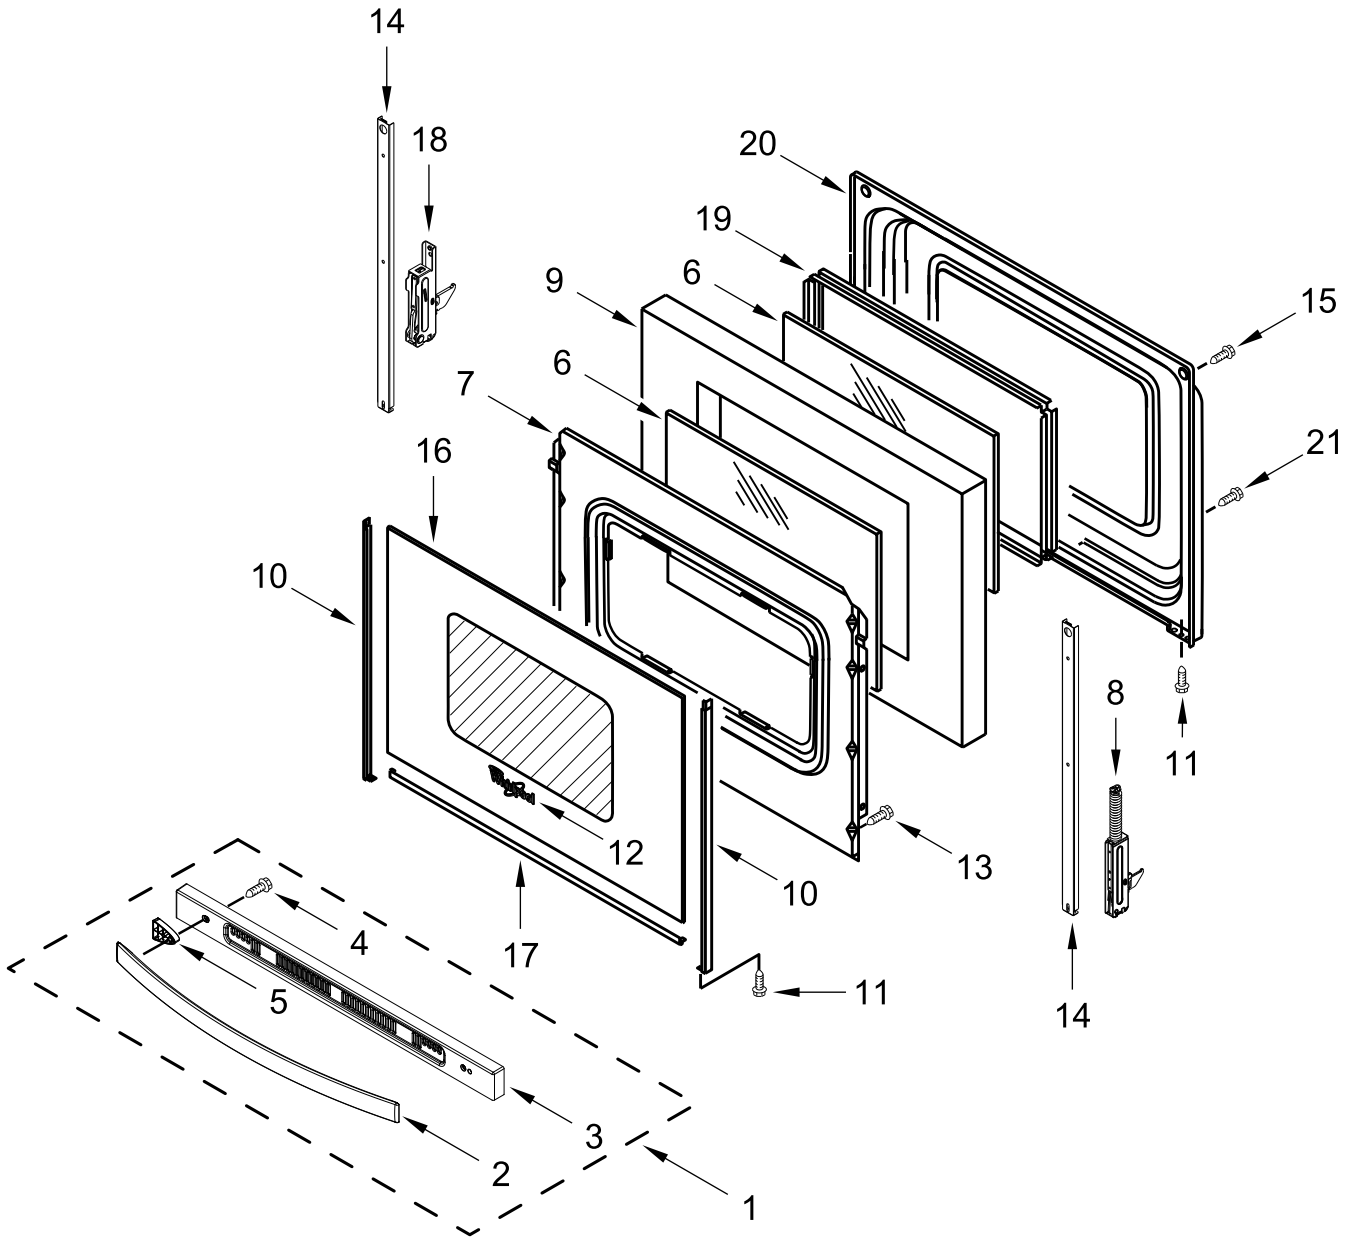

CHASSIS PARTS

<u>Illus. No.</u>	<u>Part No.</u>	<u>Description</u>	<u>Illus. No.</u>	<u>Part No.</u>	<u>Description</u>	<u>Illus. No.</u>	<u>Part No.</u>	<u>Description</u>
1	W10289077	Receiver, Hinge	16	W10058460	Foot, Leveling	35	W10281322	Kit, Bare Wire Adapter Block
2	3196154	Screw	17	3196548	Fuse, Thermal	36	W11092984	Screen, Vent
3		Panel, Side	18	3196172	Screw	37	9761013	Assembly, Door Latch (Front)
	W10162245	Black	19	W10404688	Clip, Oven Support	38	3196560	Screw
	W10575396	White	20	3186034	Bracket, Service	39	W10078380	Rod, Latch
4	3400029	Nut	21	W10245259	Block, Terminal	40	W10107820	Assembly, Door Latch (Rear)
5	W10658354	Seal, Door	22	W10910404	Counterweight			FOLLOWING PARTS NOT ILLUSTRATED
6	9757340	Element, Broil	23	3196178	Screw	W10774939		Insulation, Wrap
7	W11111743	Element, Bake	24	W11175594	Assembly, Light	W11127325		Insulation, Back
8	3196174	Screw	25	W10571723	Bulb, Halogen 40 Watts	W10333344		Insulation, Flue
9	W10134285	Tube, Vent	26	3400016	Screw			
10	W10674705	Glide, Drawer Front	27	W10181986	Sensor, Oven			
11	W10341186	Assembly, Front Foot	28	3196169	Screw			
12	W10067840	Screw	29	W10326122	Cover, Terminal Block			
13	8054068	Retainer, Insulation	30	W10031780	Screw			
14	W10137382	Clip, Panel	31	9757239	Rod, Door Switch			
15	W10390008	Assembly, Base Rail (Left)	32	W10268578	Rack, Oven			
	W10390007	Assembly, Base Rail (Right)	33	W11034869	Screw			
			34	W10627802	Switch, Door			

DOOR PARTS