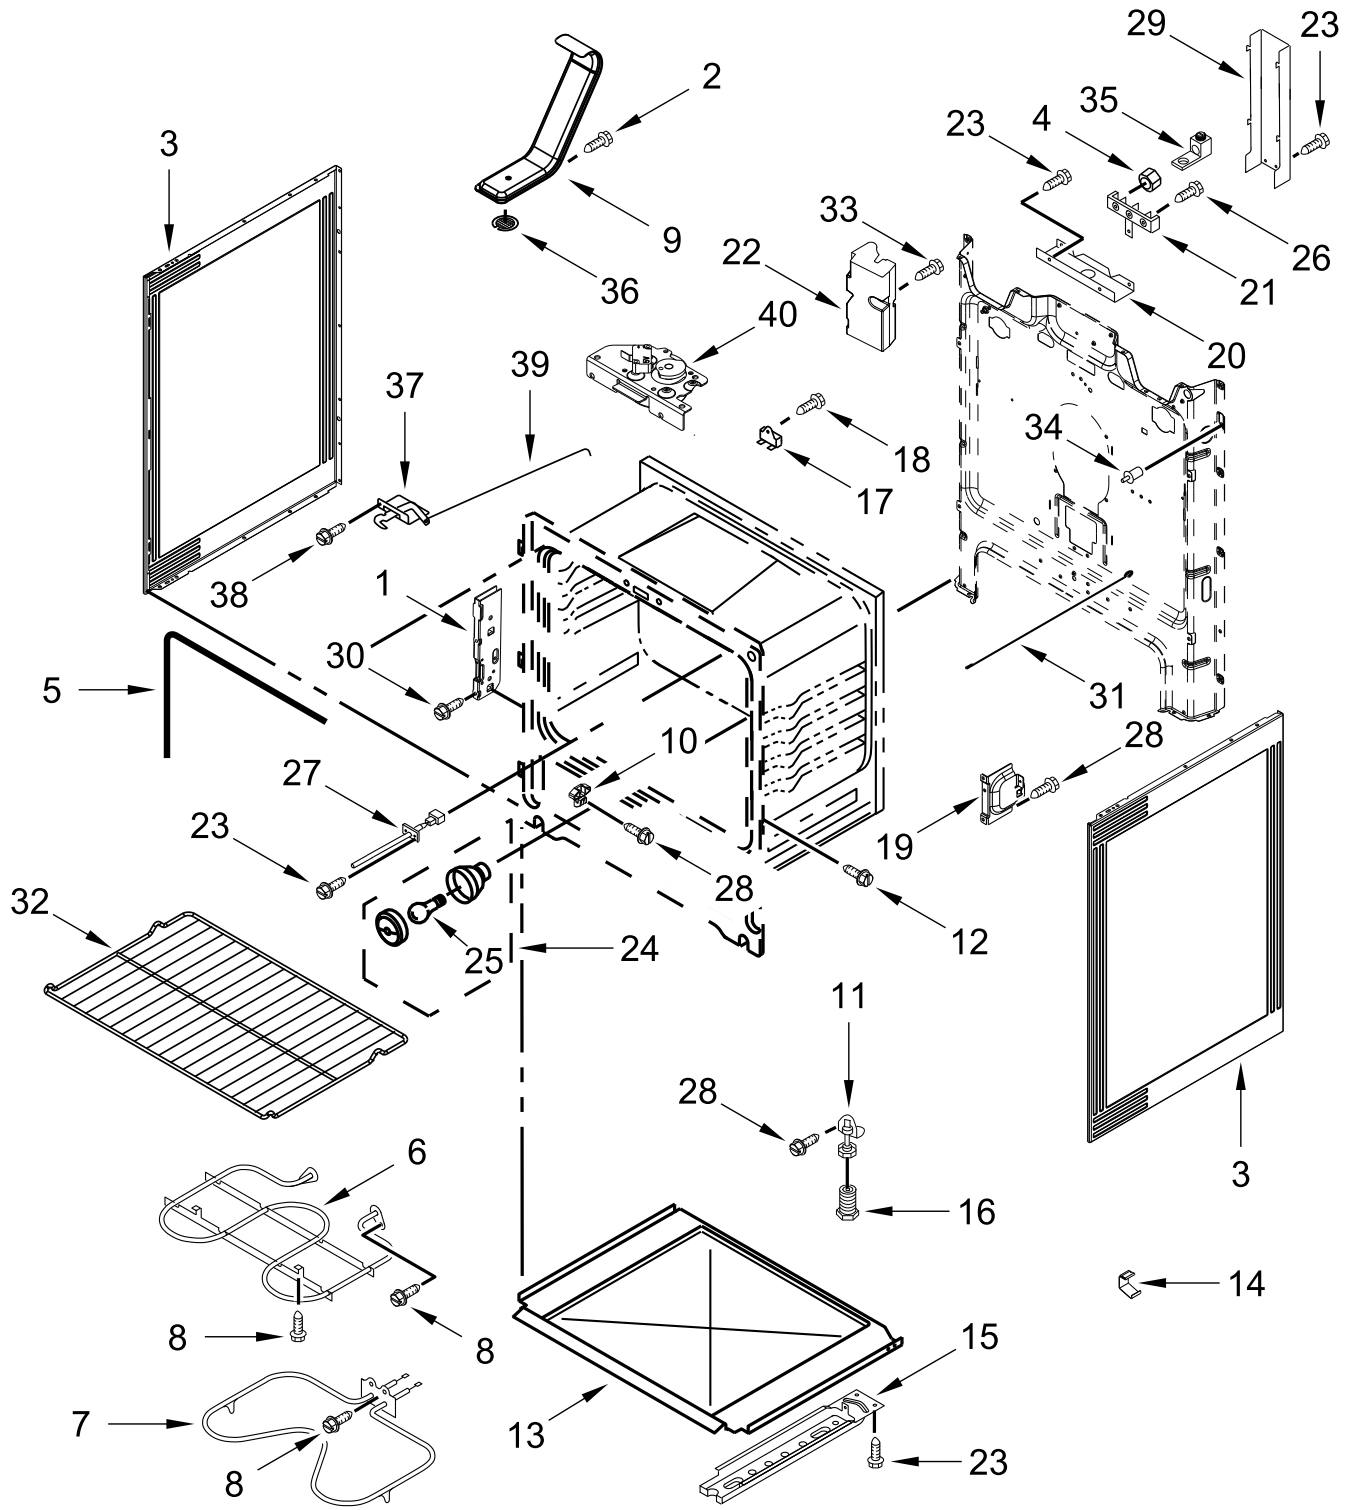

CHASSIS PARTS

CHASSIS PARTS

<u>Illus. No.</u>	<u>Part No.</u>	<u>Description</u>	<u>Illus. No.</u>	<u>Part No.</u>	<u>Description</u>	<u>Illus. No.</u>	<u>Part No.</u>	<u>Description</u>
1	W10289077	Receiver, Hinge	16	W10058460	Foot, Leveling	35	W10281322	Kit, Bare Wire Adapter Block
2	3196154	Screw	17	3196548	Fuse, Thermal	36	W11092984	Screen, Vent
3		Panel, Side	18	3196172	Screw	37	9761013	Assembly, Door Latch (Front)
	W10162245	Black	19	W10404688	Clip, Oven Support	38	3196560	Screw
	W10575396	White	20	3186034	Bracket, Service	39	W10078380	Rod, Latch
4	3400029	Nut	21	W10245259	Block, Terminal	40	W10107820	Assembly, Door Latch (Rear)
5	W10658354	Seal, Door	22	W10910404	Counterweight			FOLLOWING PARTS NOT ILLUSTRATED
6	9757340	Element, Broil	23	3196178	Screw	W10774939		Insulation, Wrap
7	W11111743	Element, Bake	24	W11175594	Assembly, Light	W11127325		Insulation, Back
8	3196174	Screw	25	W10571723	Bulb, Halogen 40 Watts	W10333344		Insulation, Flue
9	W10134285	Tube, Vent	26	3400016	Screw			
10	W10674705	Glide, Drawer Front	27	W10181986	Sensor, Oven			
11	W10341186	Assembly, Front Foot	28	3196169	Screw			
12	W10067840	Screw	29	W10326122	Cover, Terminal Block			
13	8054068	Retainer, Insulation	30	W10031780	Screw			
14	W10137382	Clip, Panel	31	9757239	Rod, Door Switch			
15	W10390008	Assembly, Base Rail (Left)	32	W10268578	Rack, Oven			
	W10390007	Assembly, Base Rail (Right)	33	W11034869	Screw			
			34	W10627802	Switch, Door