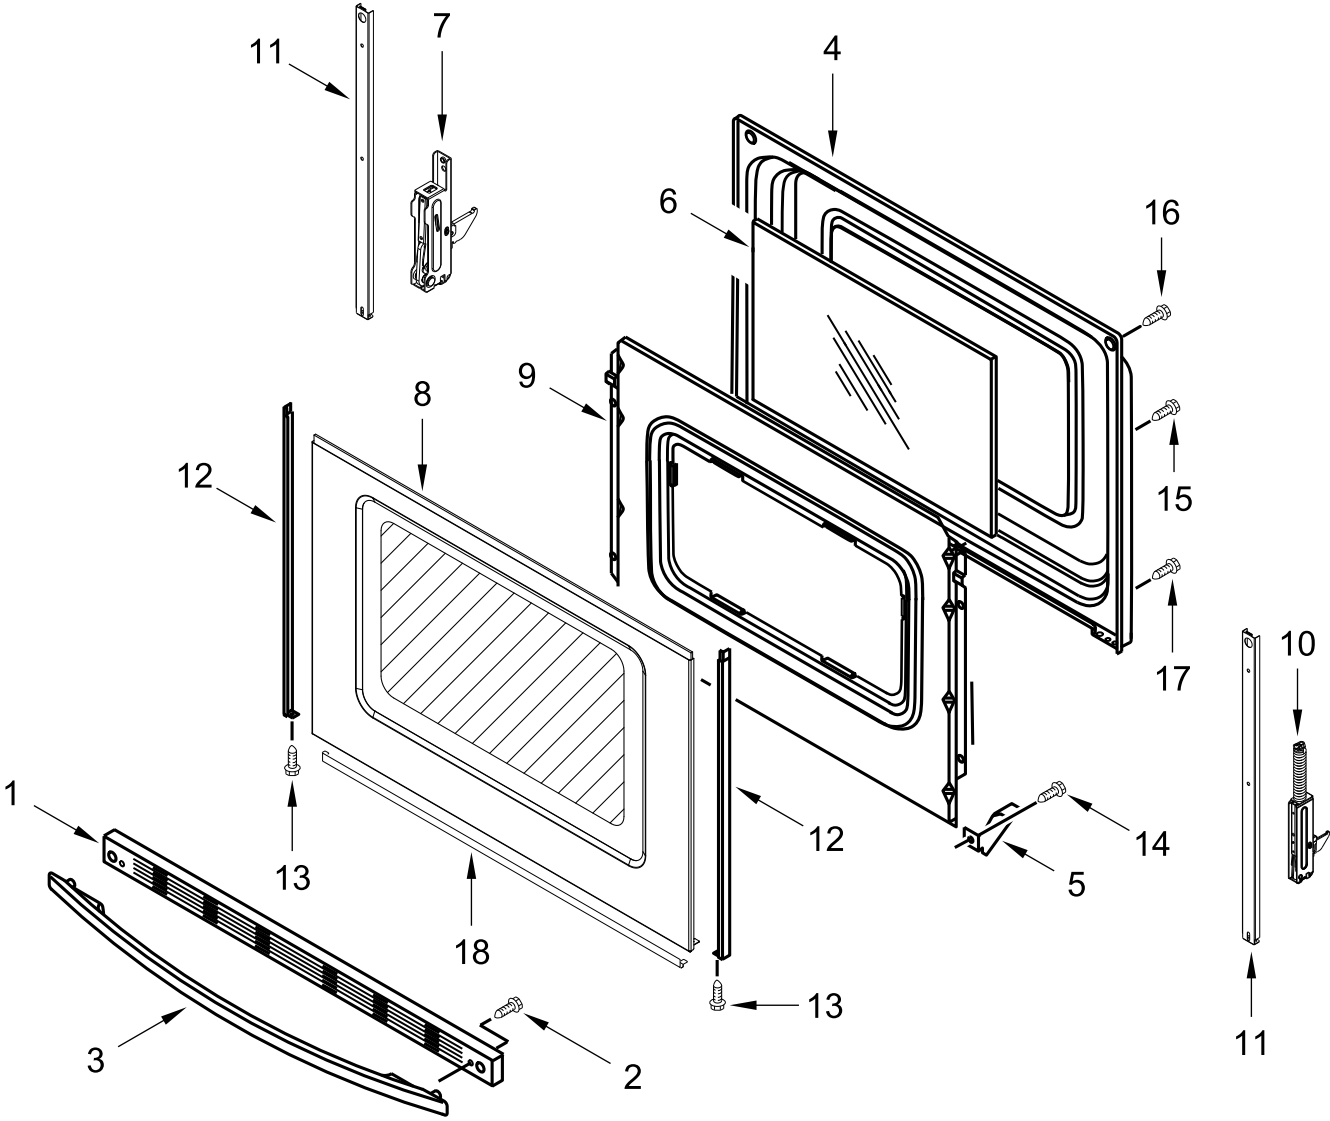

DOOR PARTS

DOOR PARTS

<u>Illus.</u> <u>No.</u>	<u>Part No.</u>	<u>Description</u>	<u>Illus.</u> <u>No.</u>	<u>Part No.</u>	<u>Description</u>	<u>Illus.</u> <u>No.</u>	<u>Part No.</u>	<u>Description</u>
1		Trim, Top	9	9761505	Retainer, Insulation	18		Trim, Lower Door
	W10310922	Black	10	W10299225	Hinge, Active		8523177	Black
	W10310920	White	11	W11379944	Door Strap		8523175	White
2	W10168559	Screw	12		Trim, Side			
3		Handle, Door		W10746436	Black (Left)			
	W10323589	Black		W10746435	Black (Right)			
	W10323588	White		8523172	White (Left)			
4	9761344	Liner, Door		8523166	White (Right)			
5	W10137382	Clip, Panel	13	W10327235	Screw			
6	W11367326	Glass, Inner	14	3196165	Screw			
7	W10299227	Hinge, Door (Passive)	15	W10031790	Screw			
8		Glass Assembly, Outer Door	16	W10200660	Screw			
	W10831686	Black	17	W10031780	Screw			
	W10851723	White