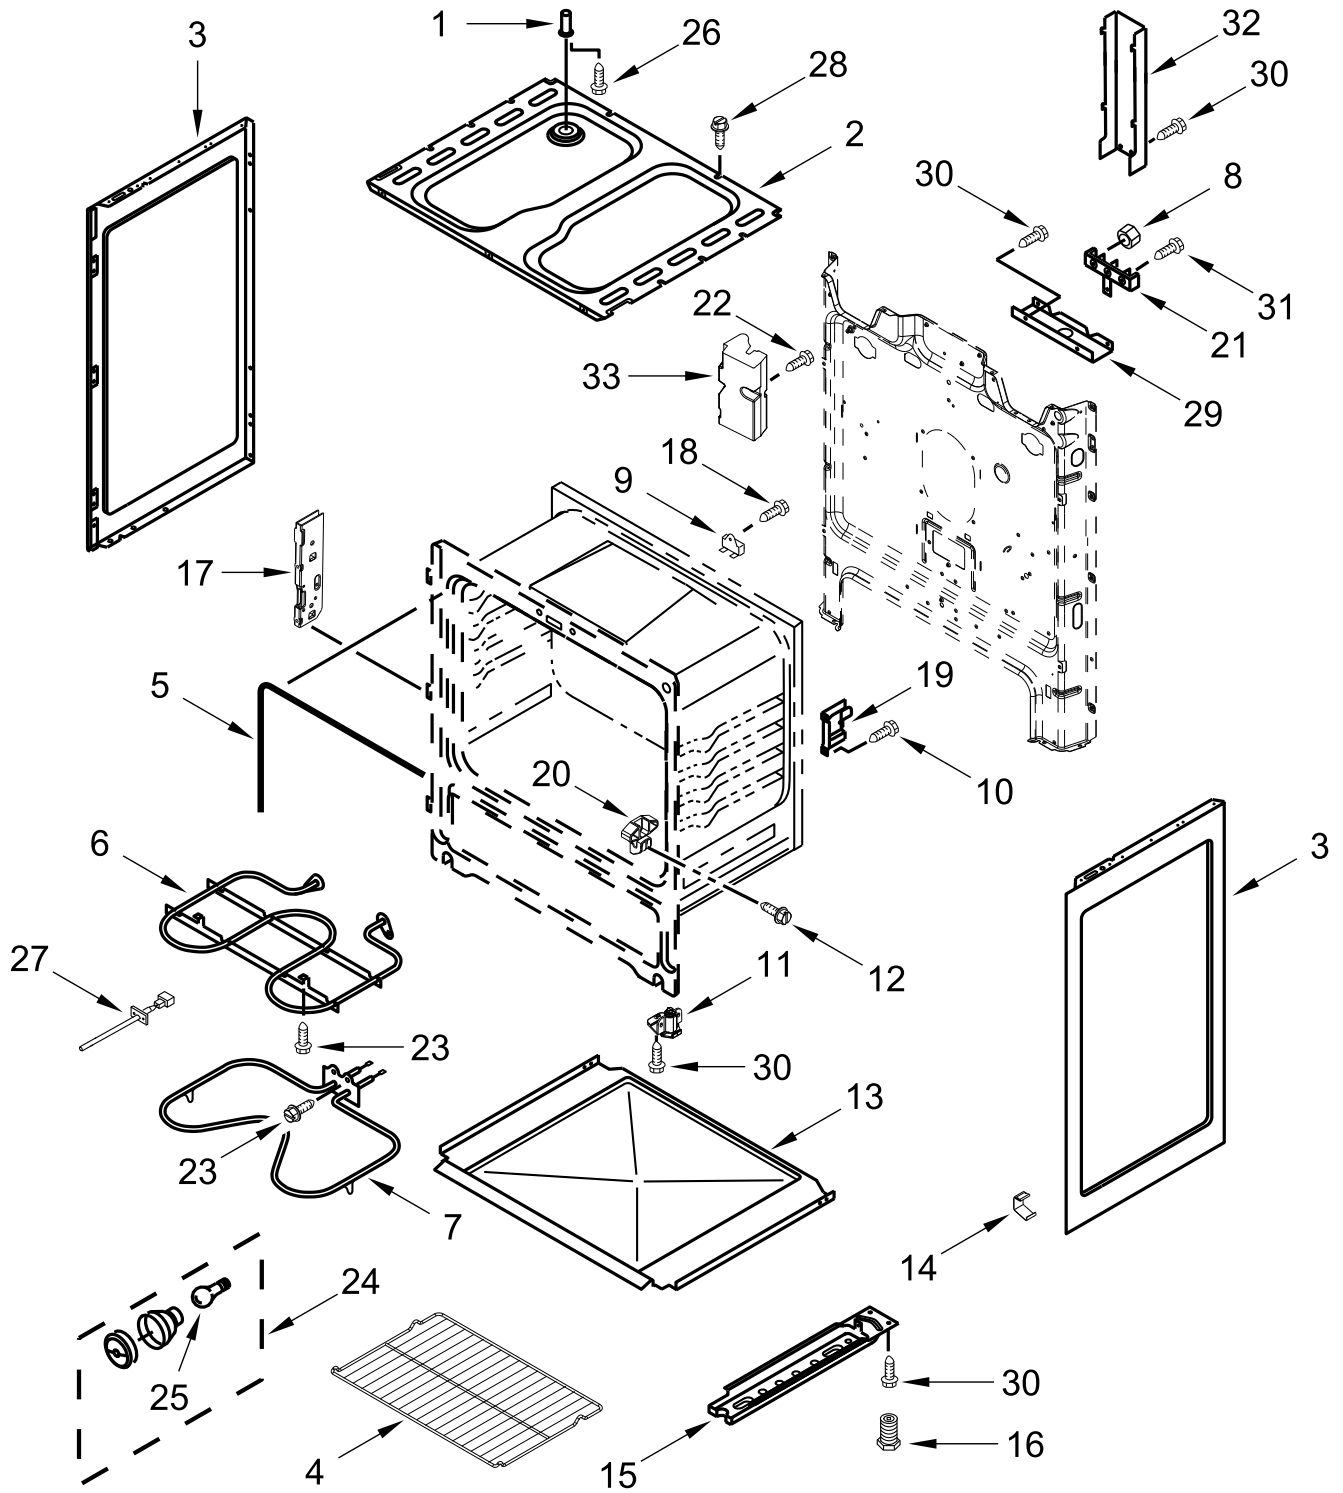

CHASSIS PARTS

CHASSIS PARTS

<u>Illus. No.</u>	<u>Part No.</u>	<u>Description</u>	<u>Illus. No.</u>	<u>Part No.</u>	<u>Description</u>	<u>Illus. No.</u>	<u>Part No.</u>	<u>Description</u>
1	W11222267	Tube, Vent	14	W10137382	Clip, Panel	25	W10571723	Bulb, Halogen 40 Watts
2	W10209613	Box, Burner	15	W10390008	Assembly, Base Rail (Left)	26	3196567	Screw
3		Panel, Side		W10390007	Assembly, Base Rail (Right)	27	W10181986	Sensor, Oven
	W10162245	Black				28	3196165	Screw
	W10575396	White				29	3186034	Bracket, Service
4	W10268578	Rack, Oven	16	W10058460	Foot, Leveling	30	3196178	Screw
5	W10129032	Seal, Door	17	W10289077	Receiver, Hinge	31	3400016	Screw
6	W10308476	Element, Broil	18	3196172	Screw	32	W10326122	Cover, Terminal Block
7	W11022836	Element, Bake	19	W10404688	Clip, Oven Support	33	W10910404	Counterweight
8	3400029	Nut	20	W10674705	Glide, Drawer Front			FOLLOWING PARTS NOT ILLUSTRATED
9	3196548	Fuse, Thermal	21	W10245259	Block, Terminal		8273263	Insulation, Wrap
10	3196169	Screw	22	W11034869	Screw		8272611	Insulation, Back
11	W10341186	Assembly, Front Foot	23	3196174	Screw			
12	W10067840	Screw	24	W11175594	Assembly, Light			
13	8054068	Retainer, Insulation