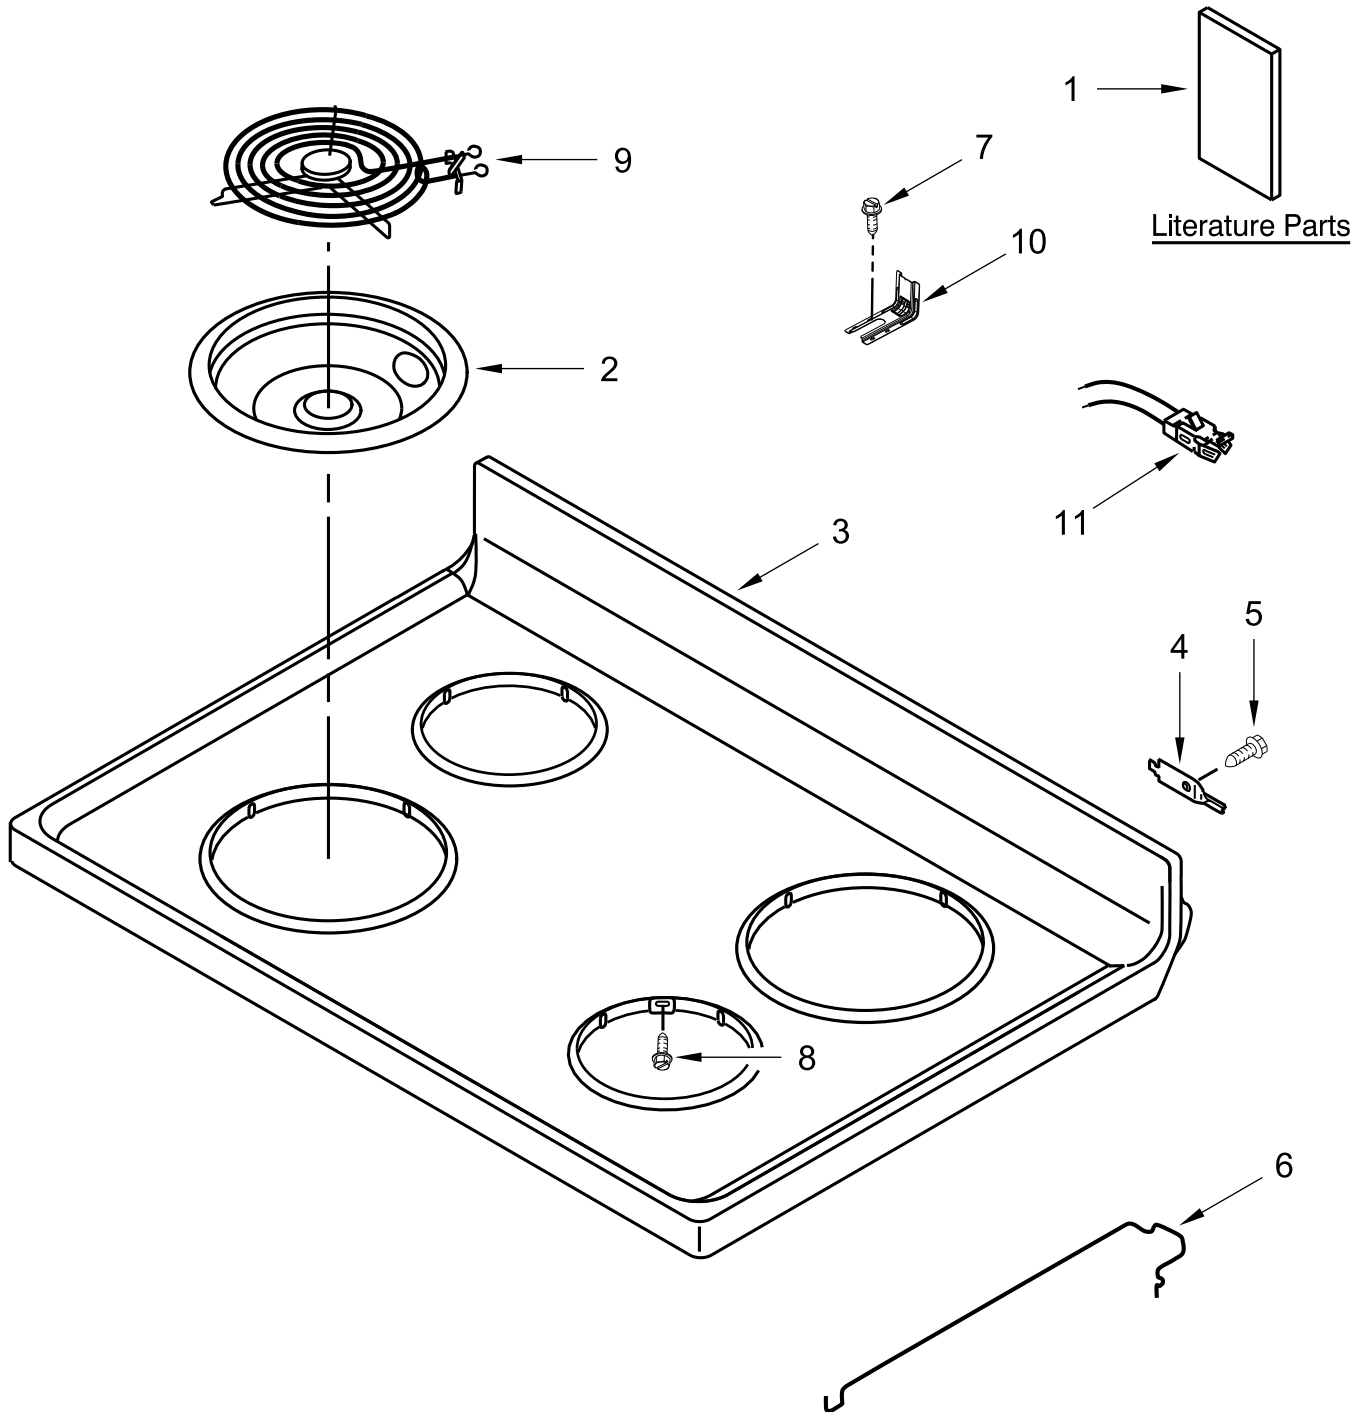

AMANA®

30" ELECTRIC FREESTANDING SELF CLEAN RANGE

MODELS:

ACR4303MFB4 (Black)

ACR4303MFW4 (White)

COOKTOP PARTS

COOKTOP PARTS

<u>Illus. No.</u>	<u>Part No.</u>	<u>Description</u>	<u>Illus. No.</u>	<u>Part No.</u>	<u>Description</u>	<u>Illus. No.</u>	<u>Part No.</u>	<u>Description</u>
1		Literature Parts	4	3195060	Hinge, Cooktop	11	814399	Receptacle, Element
	W11235898	User Instructions	5	3196178	Screw			FOLLOWING PARTS NOT ILLUSTRATED
	W11335893	Wiring Diagram	6	3195812	Rod, Support			
	W11047681	Instructions, Installation	7	7101P485-60	Screw, Anti-Tip Kit		W11134841	Harness, Main
2	W10196406	Bowl, Drip (6") (Right Front and Left Rear)	8	3196154	Screw		W11134595	Harness, Cooktop
	W10196405	Bowl, Drip (8") (Left Front and Right Rear)	9	W11364019	Element, Coil Heating (2400W) (Left Front and Right Rear)		W10281322	Kit, Bare Wire Adapter Block
				W11364018	Element, Coil Heating (1500W) (Right Front and Left Rear)			
3		Cooktop						
	3186233	Black						
	3186231	White	10	W11379945	Anti-Tip Bracket			

CONTROL PANEL PARTS

CONTROL PANEL PARTS

<u>Illus.</u> <u>No.</u>	<u>Part No.</u>	<u>Description</u>	<u>Illus.</u> <u>No.</u>	<u>Part No.</u>	<u>Description</u>	<u>Illus.</u> <u>No.</u>	<u>Part No.</u>	<u>Description</u>
1		Endcap	4	3148952	Switch, Infinite (Yellow)	9	3196165	Screw
	W11130372	Black (Left)			(Right Front and Left Rear)	10	8272473	Cover, Upper Rear
	W11130379	Black (Right)				11	W10525121	Bracket, Console Mounting
	W11130371	White (Left)				12		Control, Electronic (LCX)
	W11130378	White (Right)		3148954	Switch, Infinite (Orange)			
2	W10695491	Bracket, Control			(Left Front and Right Rear)		W11204487	Black
3		Panel, Control					W11204488	White
	W11157010	Black	5	3196169	Screw	13	3196178	Screw
	W11157009	White	6	3400882	Screw	14	3196200	Clip, Spring
			7		Knob, Infinite			
				W10844801	Black			
				W10844800	White			
			8	W10134247	Shield, Heat			