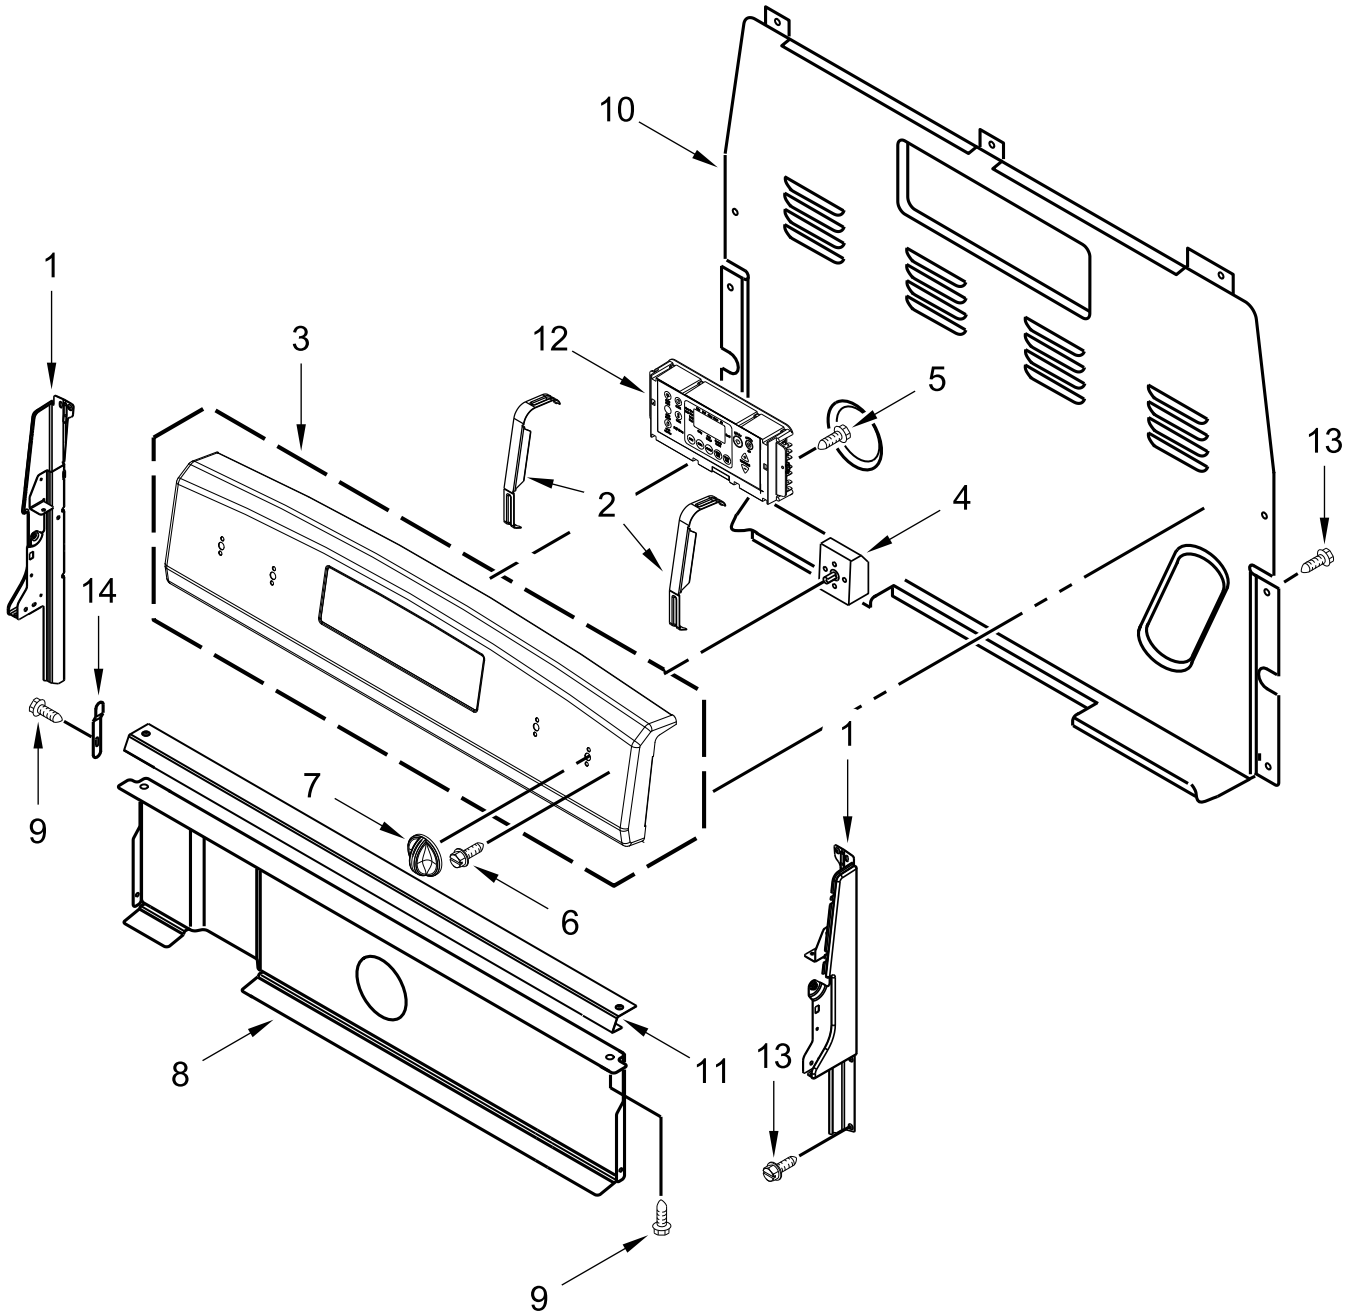

AMANA®

30" ELECTRIC FREESTANDING SELF CLEAN RANGE

MODELS:

ACR4303MFB4 (Black)

ACR4303MFW4 (White)

COOKTOP PARTS

COOKTOP PARTS

<u>Illus. No.</u>	<u>Part No.</u>	<u>Description</u>	<u>Illus. No.</u>	<u>Part No.</u>	<u>Description</u>	<u>Illus. No.</u>	<u>Part No.</u>	<u>Description</u>
1		Literature Parts	4	3195060	Hinge, Cooktop	11	814399	Receptacle, Element
	W11235898	User Instructions	5	3196178	Screw			FOLLOWING PARTS NOT ILLUSTRATED
	W11335893	Wiring Diagram	6	3195812	Rod, Support			
	W11047681	Instructions, Installation	7	7101P485-60	Screw, Anti-Tip Kit		W11134841	Harness, Main
2	W10196406	Bowl, Drip (6") (Right Front and Left Rear)	8	3196154	Screw		W11134595	Harness, Cooktop
	W10196405	Bowl, Drip (8") (Left Front and Right Rear)	9	W11364019	Element, Coil Heating (2400W) (Left Front and Right Rear)		W10281322	Kit, Bare Wire Adapter Block
				W11364018	Element, Coil Heating (1500W) (Right Front and Left Rear)			
3		Cooktop						
	3186233	Black						
	3186231	White	10	W11379945	Anti-Tip Bracket			

CONTROL PANEL PARTS

CONTROL PANEL PARTS

<u>Illus.</u> <u>No.</u>	<u>Part No.</u>	<u>Description</u>	<u>Illus.</u> <u>No.</u>	<u>Part No.</u>	<u>Description</u>	<u>Illus.</u> <u>No.</u>	<u>Part No.</u>	<u>Description</u>
1		Endcap	4	3148952	Switch, Infinite (Yellow)	9	3196165	Screw
	W11130372	Black (Left)			(Right Front and Left Rear)	10	8272473	Cover, Upper Rear
	W11130379	Black (Right)				11	W10525121	Bracket, Console Mounting
	W11130371	White (Left)				12		Control, Electronic (LCX)
	W11130378	White (Right)		3148954	Switch, Infinite (Orange)			
2	W10695491	Bracket, Control			(Left Front and Right Rear)		W11204487	Black
3		Panel, Control					W11204488	White
	W11157010	Black	5	3196169	Screw	13	3196178	Screw
	W11157009	White	6	3400882	Screw	14	3196200	Clip, Spring
			7		Knob, Infinite			
				W10844801	Black			
				W10844800	White			
			8	W10134247	Shield, Heat			