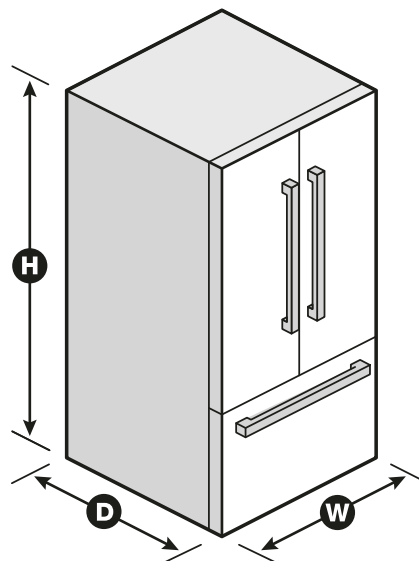

The Most Shelf Space in its Class**

*Among leading counter depth french door brands. **Among leading 3-door counter depth french door brands. †Among leading 3-door counter depth french door brands with external ice and water. NOTE: Dimensions are for planning purposes only. For complete details, see Installation Instructions packed with product. Specifications subject to change without notice.