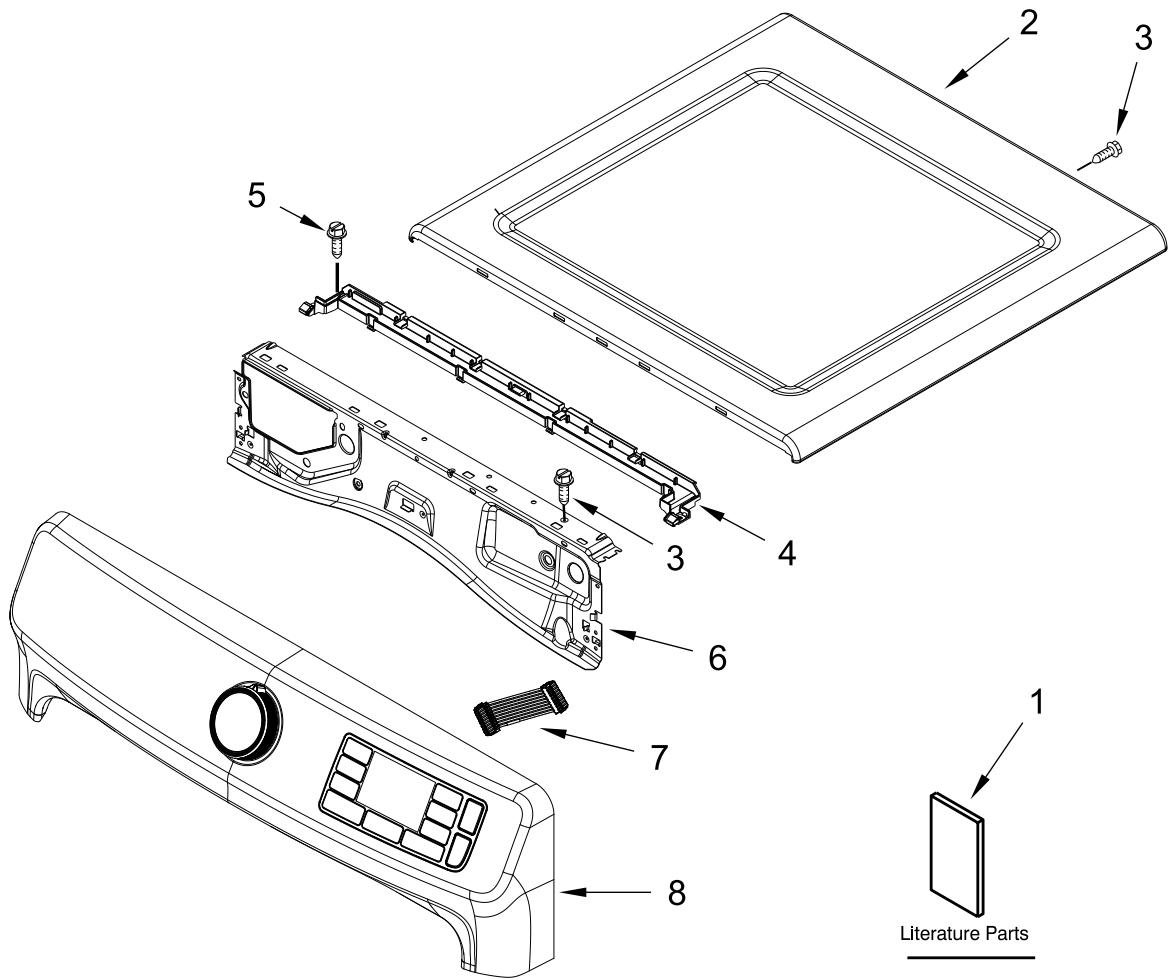

# TOP AND CONSOLE PARTS

<u>Illus. No.</u>	<u>Part No.</u>	<u>Description</u>	<u>Illus. No.</u>	<u>Part No.</u>	<u>Description</u>	<u>Illus. No.</u>	<u>Part No.</u>	<u>Description</u>
1		Literature Parts	3	3390647	Screw	8		Assembly, Console
	W11364660	Owners Manual	4	W11255768	Channel, Water		W11314478	Chrome Shadow
	W11459720	Tech Sheet	5	12990702	Screw	9	W11157860	Harness, Wiring (Main)
	W11460669	Wiring Diagram	6	W10208198	Bracket, Console			
	W11356334	Quick Start Guide	7	W10920818	Jumper, Harness HMI (Board to Board)			
2		Top						
	W10460919	Chrome Shadow						