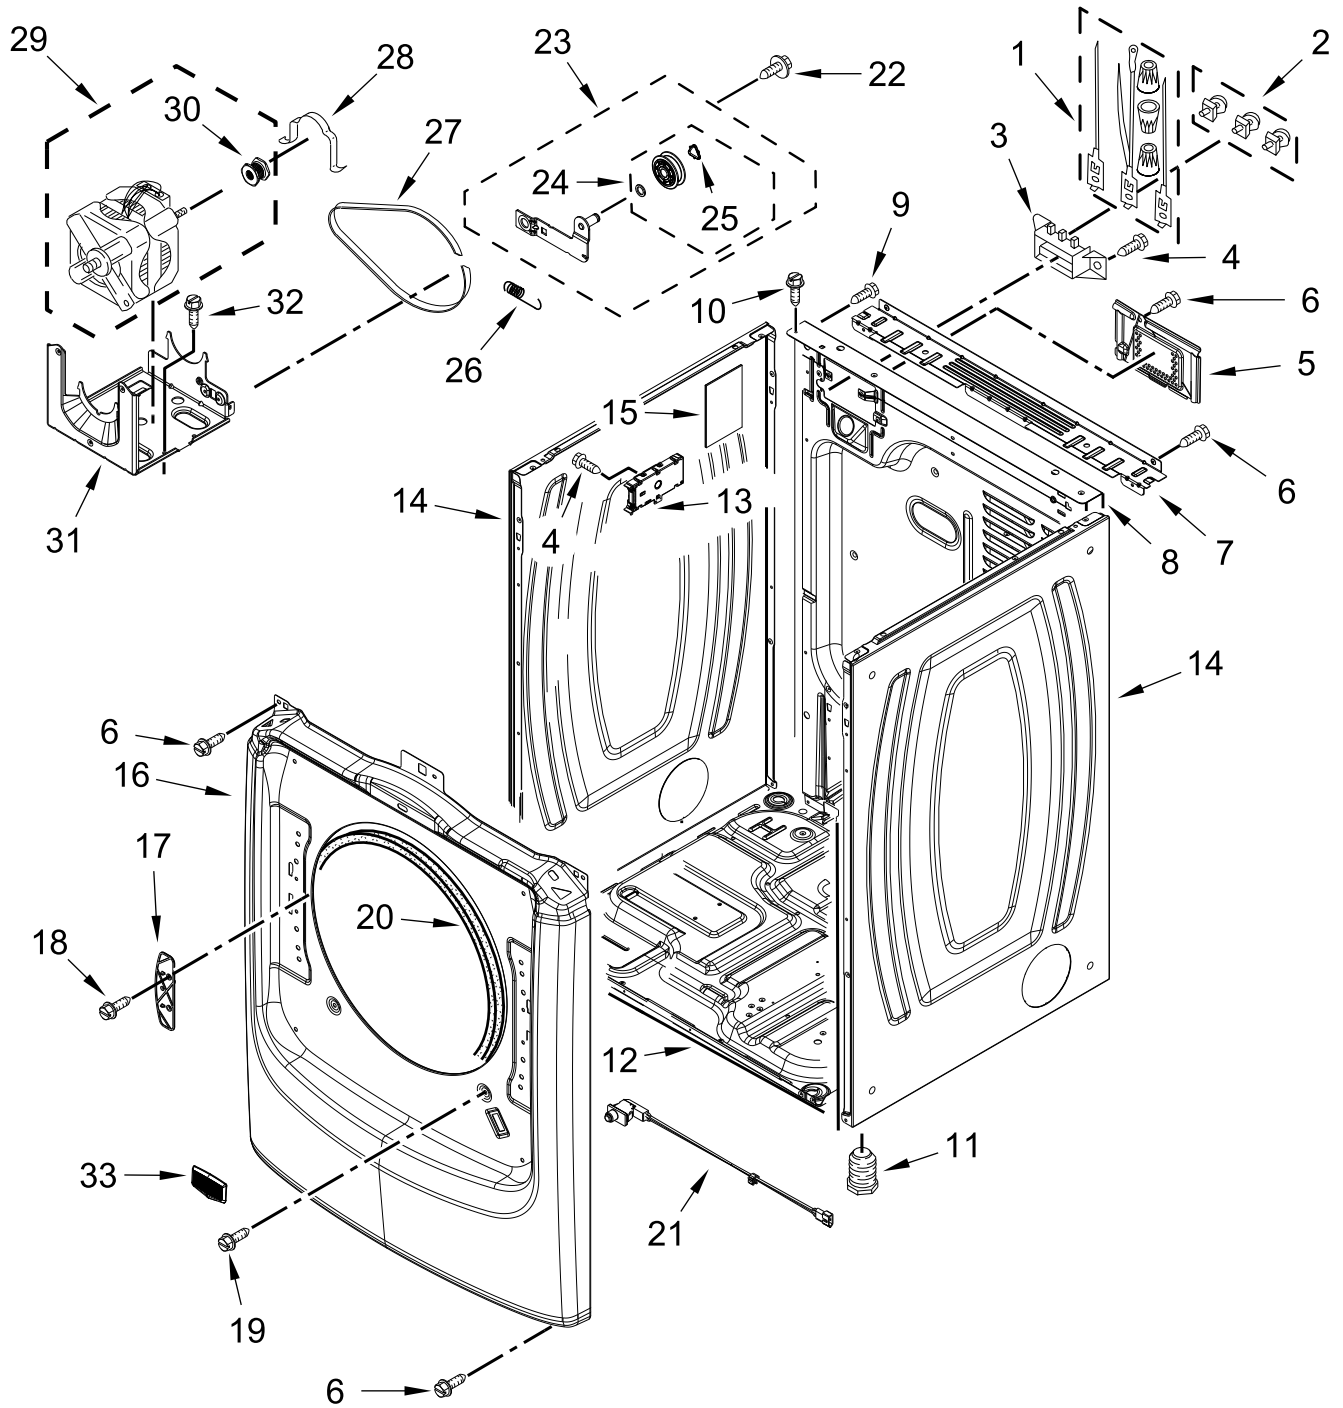

CABINET PARTS

CABINET PARTS

<u>Illus.</u> <u>No.</u>	<u>Part No.</u>	<u>Description</u>	<u>Illus.</u> <u>No.</u>	<u>Part No.</u>	<u>Description</u>	<u>Illus.</u> <u>No.</u>	<u>Part No.</u>	<u>Description</u>
1	279318	Terminal, Brass and Tinned (Includes Terminal Block Screw Kit)	13	W11461200	Appliance Control Unit (ACU)	28	W10121316	Clamp, Motor Mount
			14		Panel, Side	29	W11322192	Assembly, Motor
2	279393	Screw Kit, Terminal Block		W11177570	Chrome Shadow	30	8066184	Pulley, Motor
3	3397659	Block, Terminal	15	W10504381	Pad, Foam	31	W11404905	Bracket, Motor Mounting
4	489463	Screw	16		Panel, Front	32	343641	Screw
5	W11394868	Cover, Terminal Block		W11421262	Chrome Shadow	33	W10639171	Badge, Maytag
6	3390647	Screw	17	W10208250	Strike, Door			DRYER EXHAUST KIT NOT INCLUDED
7	W10208382	Bracket, Rear	18	W10288126	Screw		W10323246	Kit, 4-Way Vent
8	W10487430	Panel, Rear	19	3357011	Screw			
9	W10773242	Screw	20	3387242	Seal, Front Panel			
10	3393008	Screw	21	W11307535	Assembly, Door Switch			
11	3392100	Foot, Dryer	22	3389420	Screw			
	279810	Foot, Optional (Extended Length Package Of 2) (Not Included)	23	W10547287	Assembly, Idler			
			24	W10468057	Assembly, Pulley			
			25	W10512946	Washer, Tri Ring			
			26	W10446781	Spring, Idler			
12	8565046	Base, Cabinet	27	3387610	Belt, Drive