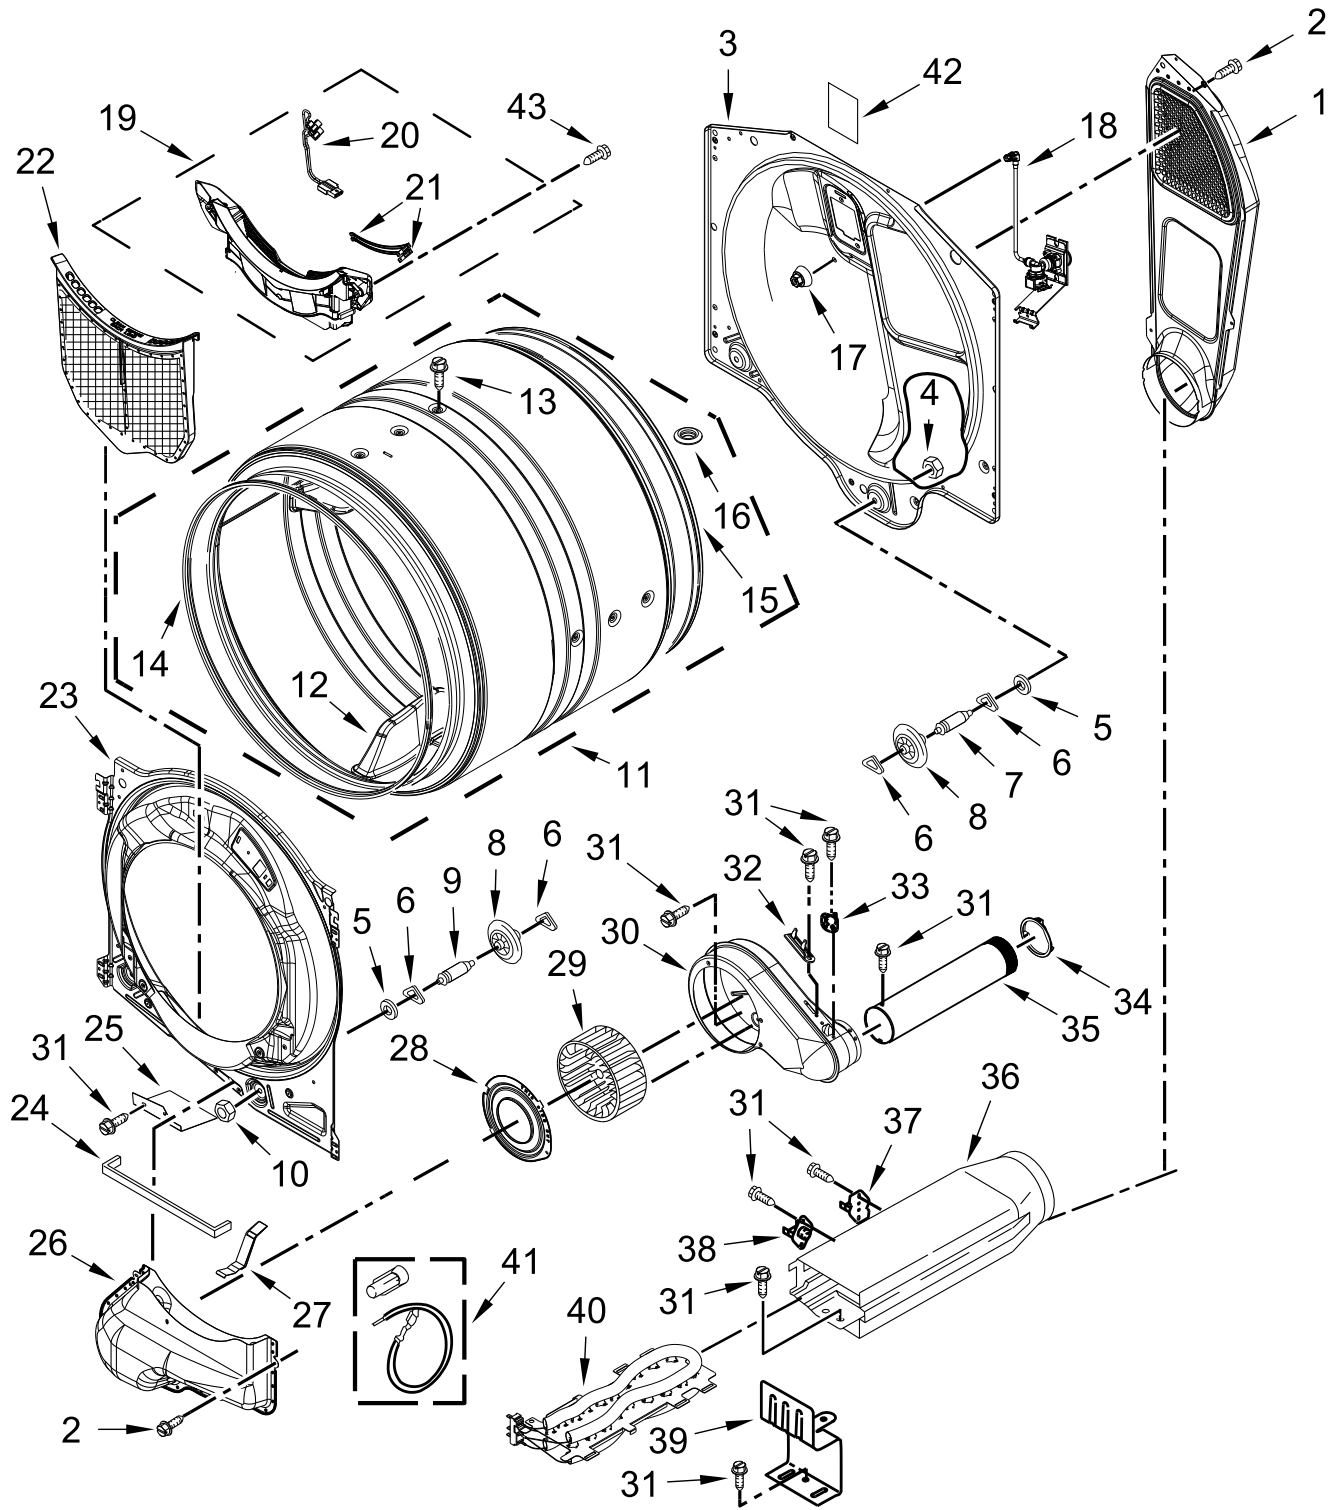

BULKHEAD PARTS

BULKHEAD PARTS

<u>Illus. No.</u>	<u>Part No.</u>	<u>Description</u>	<u>Illus. No.</u>	<u>Part No.</u>	<u>Description</u>	<u>Illus. No.</u>	<u>Part No.</u>	<u>Description</u>
1	W11104018	Assembly, Air Duct	17	W11100488	Nozzle, Cap	32	W10693363	Fuse, Thermal (91C)
2	3390647	Screw	18	W11157054	Valve and Hose Assembly	33	8577274	Thermistor
3	W11209933	Bulkhead, Rear	19	W10672683	Assembly, Outlet Grill and Housing	34	W10344699	Collar, Duct
4	W10001120	Nut, Hex (Left Hand Thread)	20	W10298258	Harness, Sensor	35	W10342188	Exhaust Pipe
5	3387459	Washer	21	3387223	Sensor, Electrode	36	W10891205	Assembly, Weld Heater Box
6	W10512946	Washer, Tri Ring	22		Lint Screen	37	280148	Kit, Thermal Cut-Off (Includes Thermostat)
7	W10359272	Shaft, Drum Roller - Left Hand Thread		W10516085	White	38	8557403	Thermostat, High Limit
8	W10314171	Roller, Support	23	W10673493	Bulkhead, Front	39	8066099	Bracket, Heater Box
9	W10359271	Shaft, Drum Roller - Right Hand Thread	24	W10211950	Seal, Housing Outlet	40	W11344457	Element, Heater 5400W
10	3934666	Nut, Hex	25	W11257251	Shield, Blower	41	279457	Terminal Wire Kit (For Heater Element Wiring Harness Repair)
11	W10381481	Assembly, Drum (Complete)	26	W10211896	Assembly, Lint Duct	42	W10653662	Pad, Foam
12	W10416098	Baffle, Drum	27	W10414388	Clip, Lint Duct	43	W10794806	Screw
13	W10219342	Screw	28	W11254843	Assembly, Collar (Includes Seal)			
14	W10521122	Seal, Drum Front	29	697772	Wheel, Blower			
15	W10521118	Seal, Drum	30	W10211911	Housing, Blower			
16	W10665050	Cap, Plug	31	693995	Screw