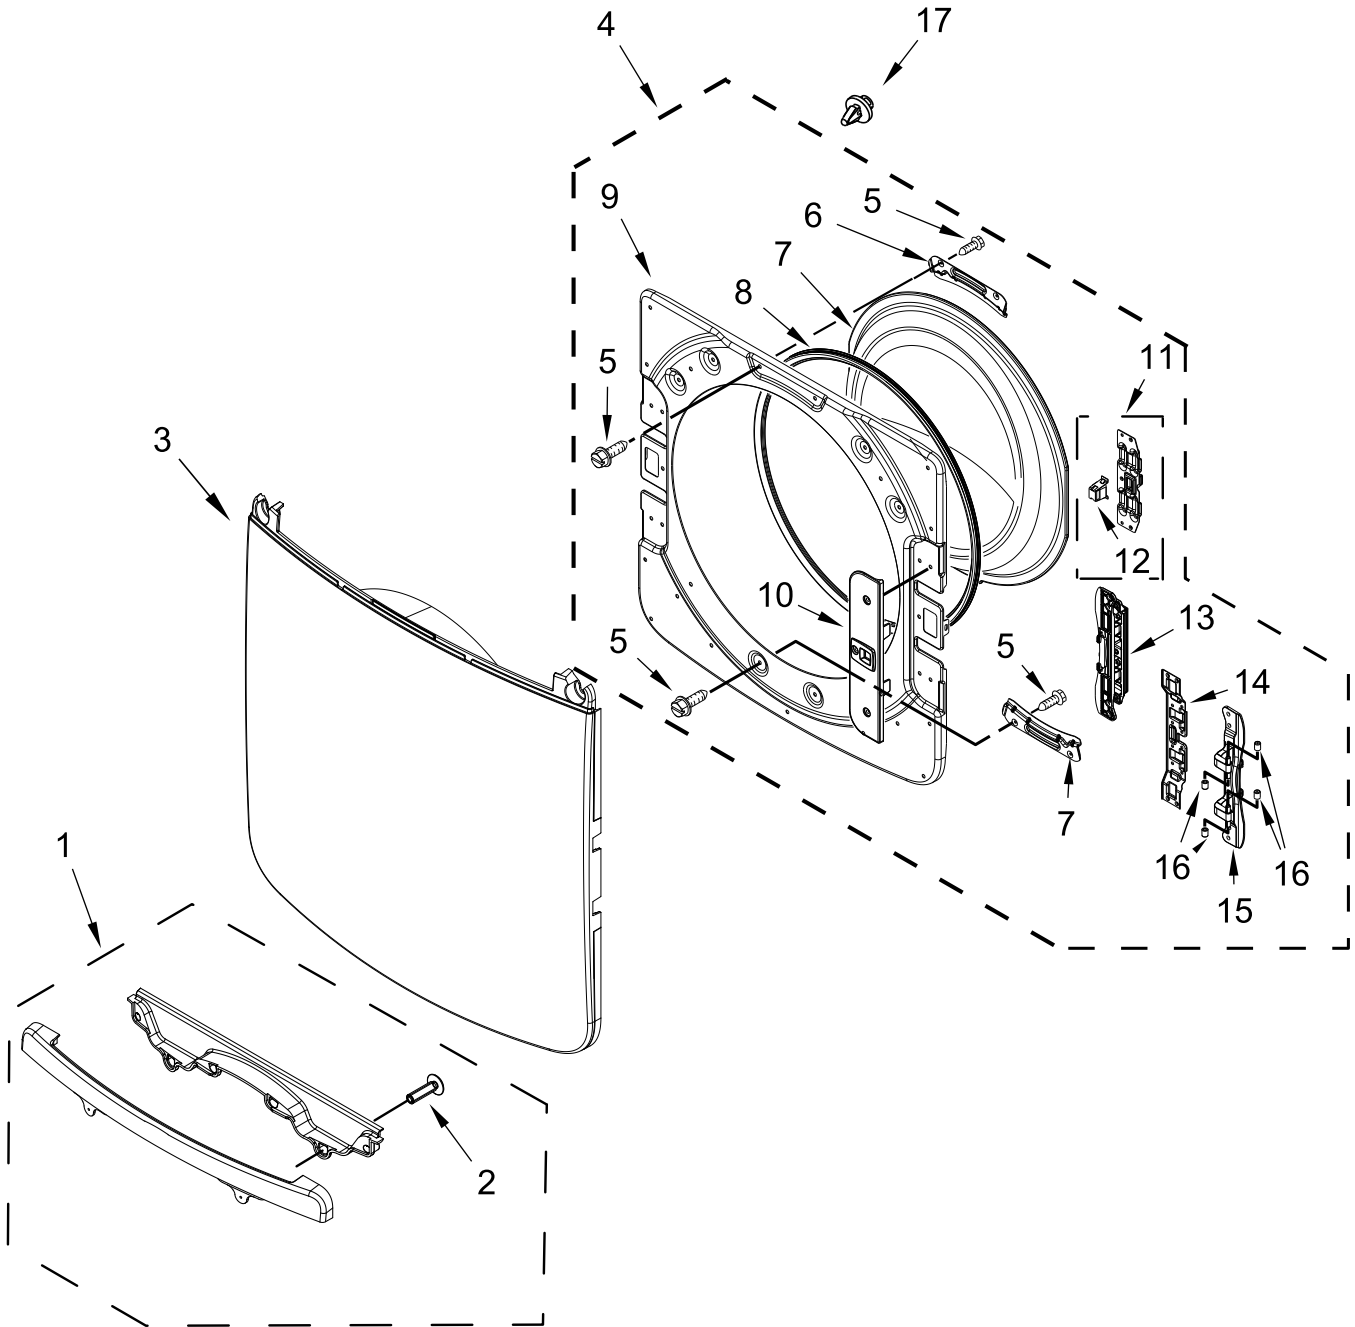

DOOR PARTS

DOOR PARTS

<u>Illus.</u> <u>No.</u>	<u>Part No.</u>	<u>Description</u>	<u>Illus.</u> <u>No.</u>	<u>Part No.</u>	<u>Description</u>	<u>Illus.</u> <u>No.</u>	<u>Part No.</u>	<u>Description</u>
1		Handle, Door	8	W11183899	Seal, Glass	15	W10208419	Plate, Hinge Retainer
	W10626039	Black	9	W11374448	Door, Inner	16	W10208398	Cap, Hinge
2	9742177	Screw	10	W11178949	Cover, Door Catch	17	W11178950	Bumper, Door
3	W11196020	Assembly, Outer Door	11	W10208254	Assembly, Door Catch			
4	W11218177	Assembly, Inner Door	12	W10208401	Assembly, Spring Catch			
5	W10288126	Screw	13	W10208414	Assembly, Door Hinge			
6	W11096008	Bracket, Glass	14	W10208415	Hinge, Base			
7	W10891207	Glass, Door