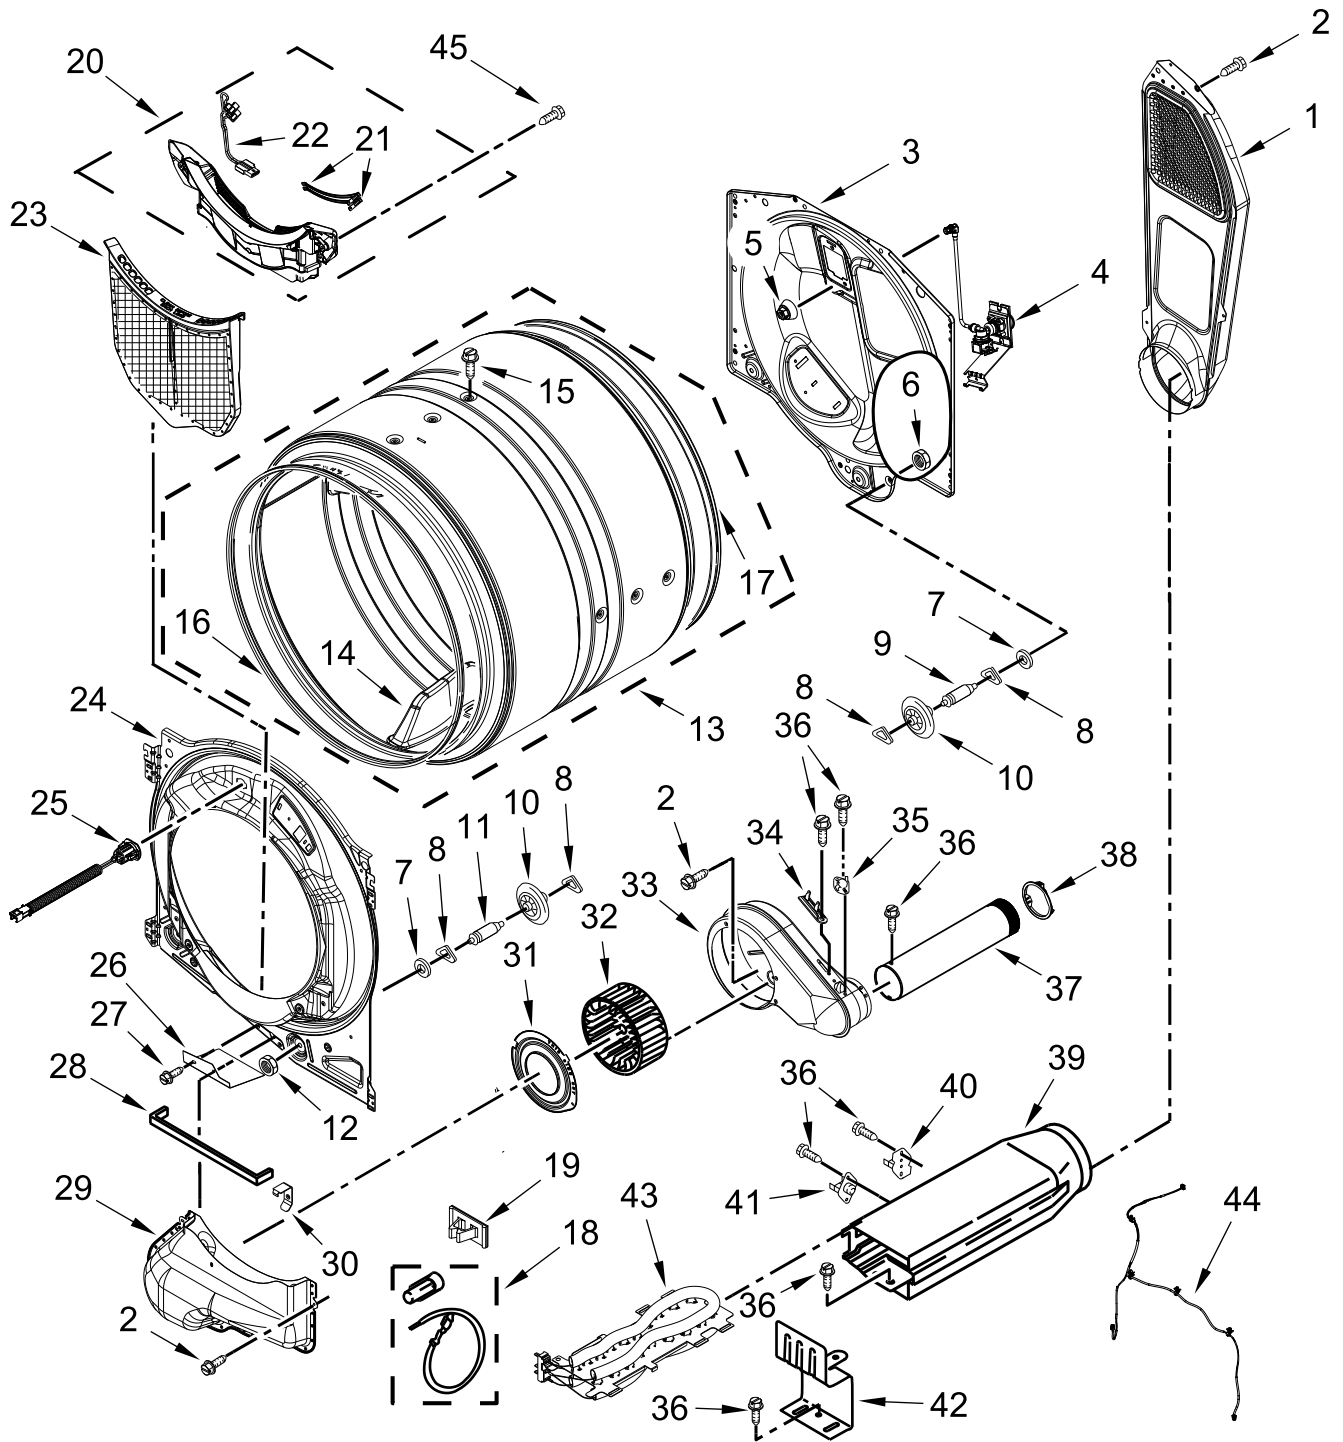

BULKHEAD PARTS

BULKHEAD PARTS

<u>Illus. No.</u>	<u>Part No.</u>	<u>Description</u>	<u>Illus. No.</u>	<u>Part No.</u>	<u>Description</u>	<u>Illus. No.</u>	<u>Part No.</u>	<u>Description</u>
1	W11104018	Assembly, Air Duct	17	W10521118	Seal, Drum	32	697772	Wheel, Blower
2	3390647	Screw	18	279457	Terminal Wire Kit (For Heater Element Wiring Harness Repair)	33	W10211911	Housing, Blower
3	W11209933	Bulkhead, Rear				34	W10693363	Fuse, Thermal (91C)
4	W11157054	Valve and Hose Assembly	19	W10352217	Clip, Tube	35	8557403	Thermostat, High Limit
5	W11100488	Nozzle, Cap	20	W10672683	Assembly, Outlet Grill and Housing	36	693995	Screw
6	W10001120	Nut, Hex (Left Hand Thread)	21	3387223	Sensor, Electrode	37	W10342188	Exhaust Pipe
7	3387459	Washer	22	W10298258	Harness, Sensor	38	W10344699	Collar, Duct
8	W10512946	Washer, Tri Ring	23		Lint Screen	39	W10891205	Assembly, Weld Heater Box
9	W10359272	Shaft, Drum Roller - Left Hand Thread		W10516085	White	40	280148	Kit, Thermal Cut-Off (Includes Thermostat)
10	W10314171	Roller, Support	24	W10673491	Bulkhead, Front	41	8577274	Thermistor
11	W10359271	Shaft, Drum Roller - Right Hand Thread	25	W11203983	Assembly, Drum Light	42	8066099	Bracket, Heater Box
12	3934666	Nut, Hex	26	W11257251	Shield, Blower	43	W11344457	Element, Heater 5400W
13	W10541657	Assembly, Drum (Complete)	27	489463	Screw	44	W11109740	Harness UI Outer Door, RH
14	W10280771	Baffle, Drum	28	W10211950	Seal, Housing Outlet	45	3387230	Screw
15	W10219342	Screw	29	W10211896	Assembly, Lint Duct			
16	W10521122	Seal, Drum Front	30	W10414388	Clip, Lint Duct			
			31	W11254843	Assembly, Collar (Includes Seal)