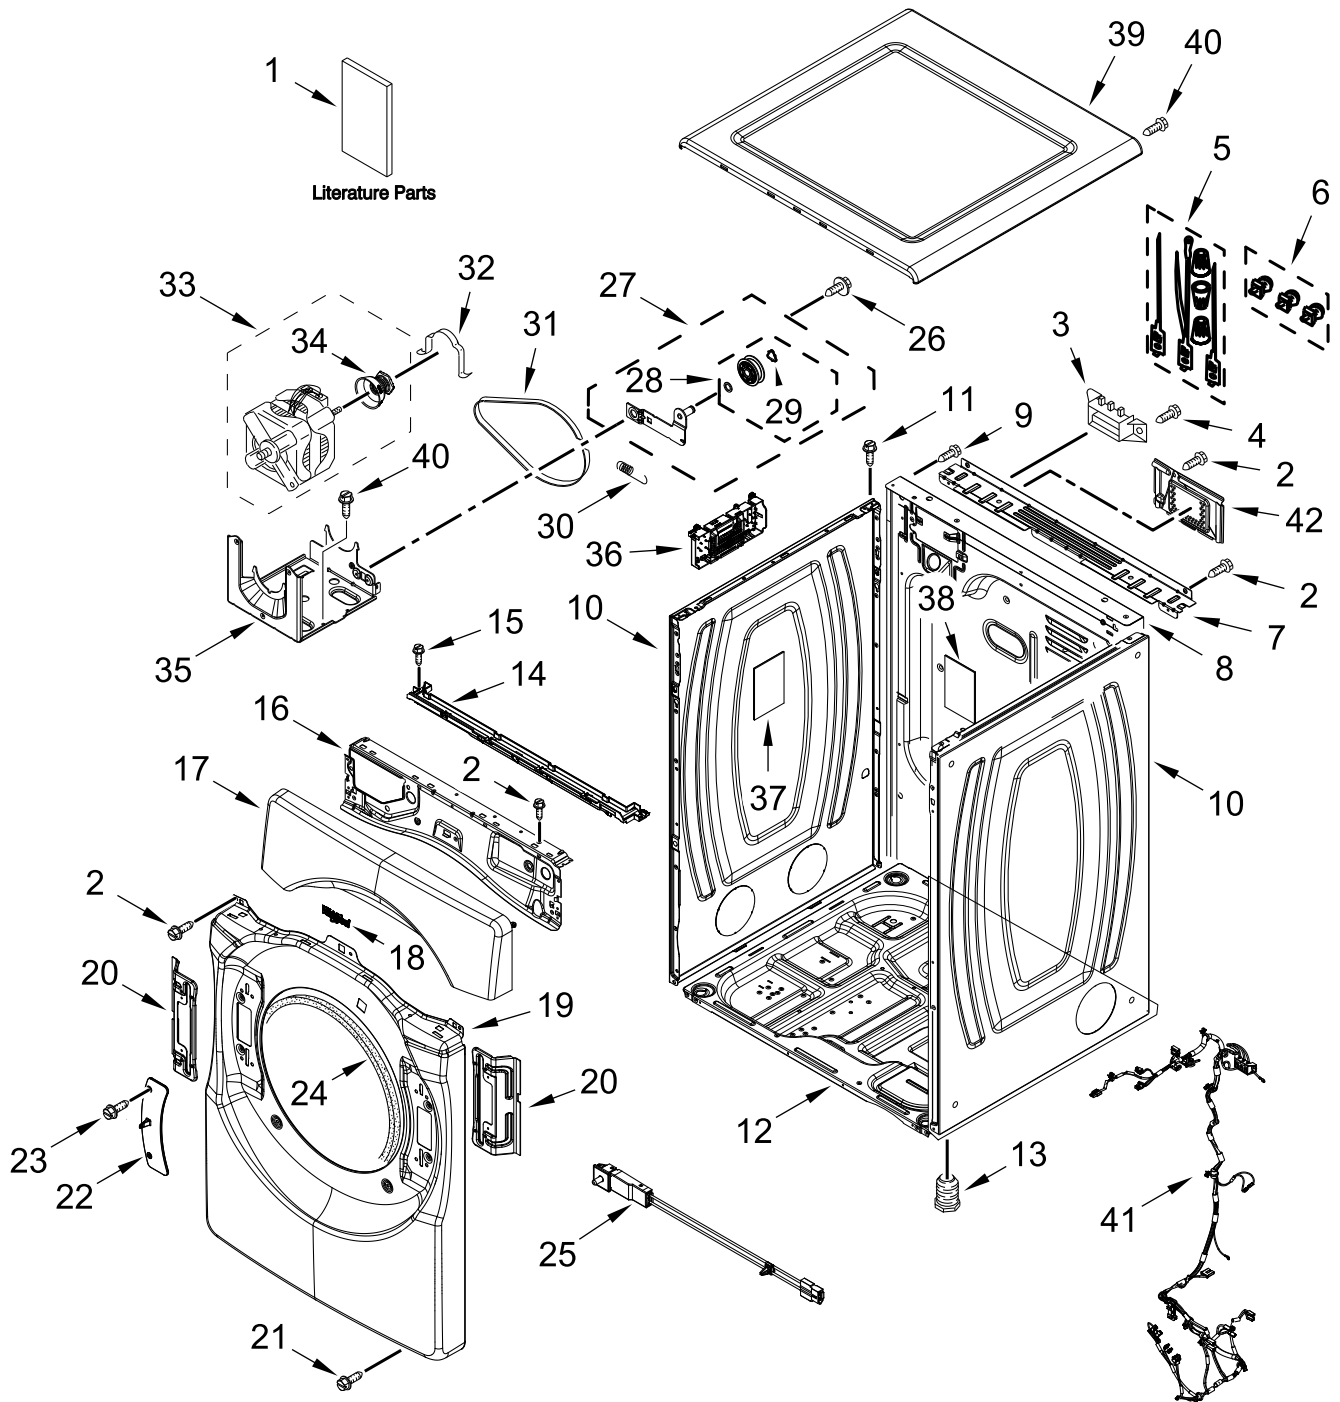

ELECTRIC DRYER

MODELS:

WED9620HW2 (White)

WED9620HC2 (Chrome Shadow)

WED9620HBK2 (Black Shadow)

CABINET PARTS

CABINET PARTS

<u>Illus. No.</u>	<u>Part No.</u>	<u>Description</u>	<u>Illus. No.</u>	<u>Part No.</u>	<u>Description</u>	<u>Illus. No.</u>	<u>Part No.</u>	<u>Description</u>
1		Literature Parts	13	3392100	Foot, Dryer	26	3389420	Screw
	W11364660	Owners Manual		279810	Foot, Optional (Extended Length Package Of 2) (Not Included)	27	W10547287	Assembly, Idler
	W11463121	Tech Sheet				28	W10468057	Assembly, Pulley
	W11457204	Wiring Diagram				29	W10121334	Washer
	W11356338	Quick Start Guide	14	W11255768	Channel, Water	30	W10446781	Spring, Idler
2	3390647	Screw	15	12990702	Screw	31	3387610	Belt, Drive
3	3397659	Block, Terminal	16	W10208198	Bracket, Console	32	W10121316	Clamp, Motor Mount
4	489463	Screw	17		Panel, Console	33	W11322192	Assembly, Motor
5	279318	Terminal, Brass and Tinned (Includes Terminal Block Screw Kit)		W11134173	White	34	8066184	Pulley, Motor
				W11134174	Chrome Shadow	35	W11404905	Bracket, Motor Mounting
				W11169098	Black Shadow			
6	279393	Screw Kit, Terminal Block	18	W10884773	Badge	36	W11461199	Appliance Control Unit (ACU)
			19		Front Panel (Includes Door Hinge Bracket)			
7	W10208382	Bracket, Rear		W11413344	White	37	W10504381	Pad, Foam
8	W10487430	Panel, Rear		W11413335	Chrome Shadow	38	W10653662	Pad, Foam
9	W10773242	Screw		W11413353	Black Shadow	39		Top
10		Panel, Side	20	W11084215	Bracket, Hinge		W10208383	White
	W11177568	White	21	3357011	Screw		W10460919	Chrome Shadow
	W11177570	Chrome Shadow	22	W11126752	Strike, Door		W11200177	Black Shadow
	W11194423	Black Shadow	23	W10288126	Screw	40	343641	Screw
11	3393008	Screw	24	3387242	Seal, Front Panel	41	W11157860	Harness, Wiring (Main)
12	8565046	Base, Cabinet	25	W11307535	Assembly, Door Switch	42	W11394868	Cover, Terminal Block