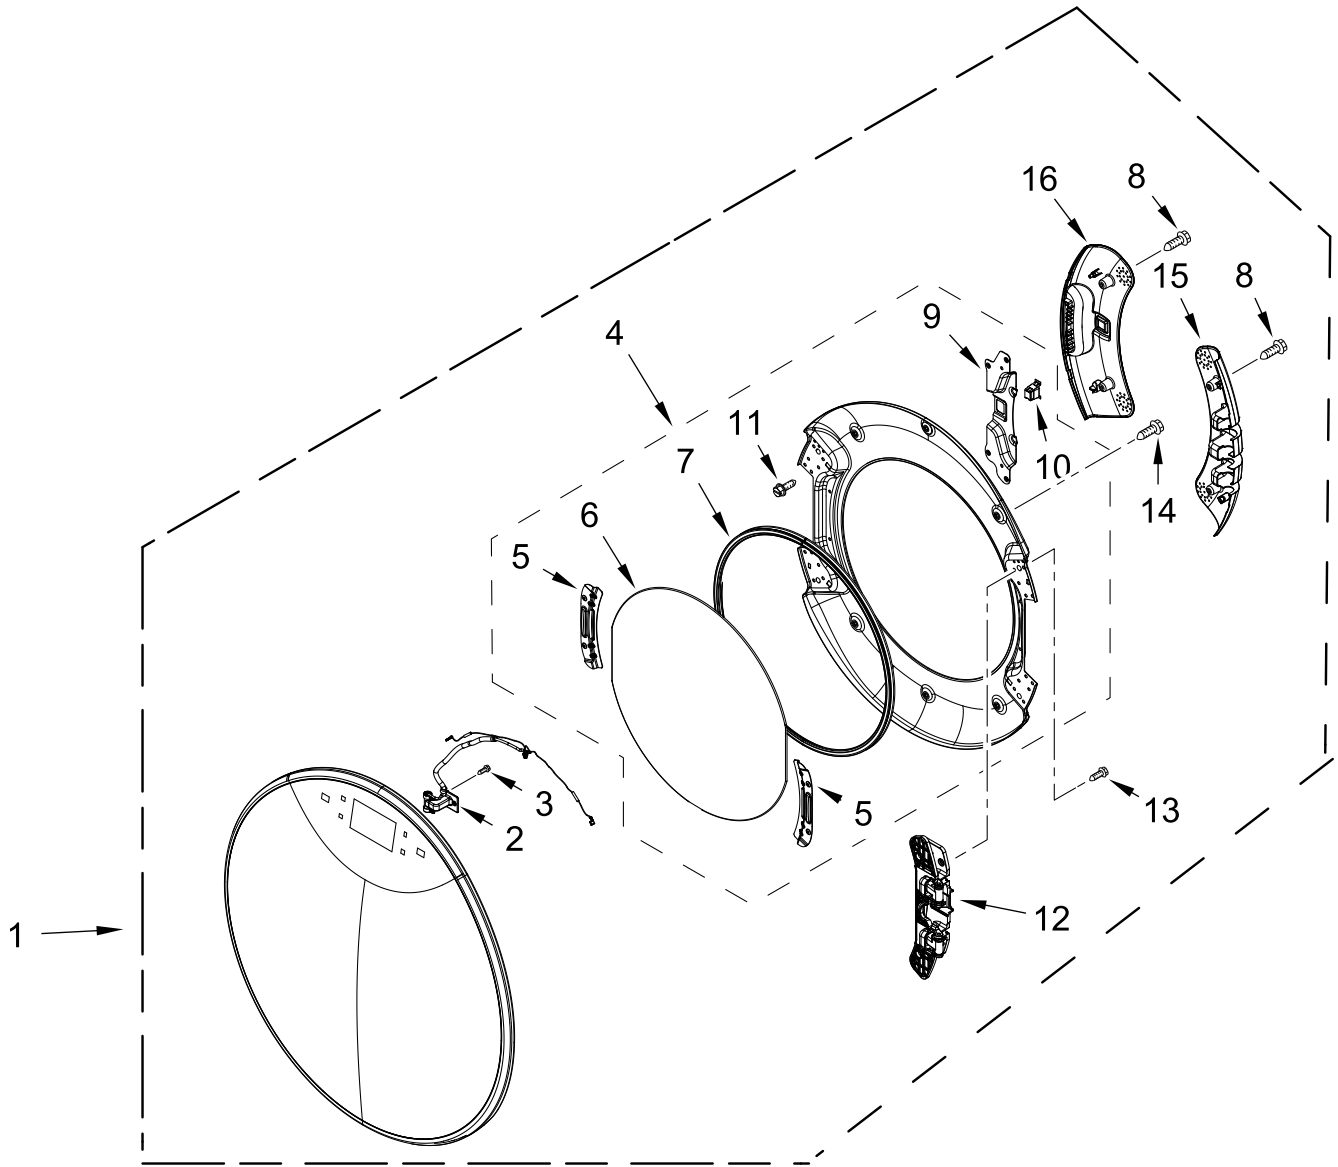

HMI AND DOOR PARTS

HMI AND DOOR PARTS

<u>Illus.</u> <u>No.</u>	<u>Part No.</u>	<u>Description</u>	<u>Illus.</u> <u>No.</u>	<u>Part No.</u>	<u>Description</u>	<u>Illus.</u> <u>No.</u>	<u>Part No.</u>	<u>Description</u>
1		Assembly, Complete Door (Includes HMI)	5	W11100789	Bracket, Glass	12	W11114002	Hinge Assembly
	W11395101	Chrome Shadow	6	W10891207	Glass, Door	13	8540479	Screw, Grounding
2	W11114000	Harness, Tube Assembly	7	W11183899	Seal, Glass	14	9740849	Screw
			8	9742177	Screw	15	W11114026	Cover, Hinge
3	8534022	Screw	9	W11050690	Bracket, Door Catch	16	W11114028	Cover, Handle
4		Assembly, Inner Door	10	W10208401	Assembly, Spring Catch			
	W11114023	Chrome Shadow	11	W10288126	Screw