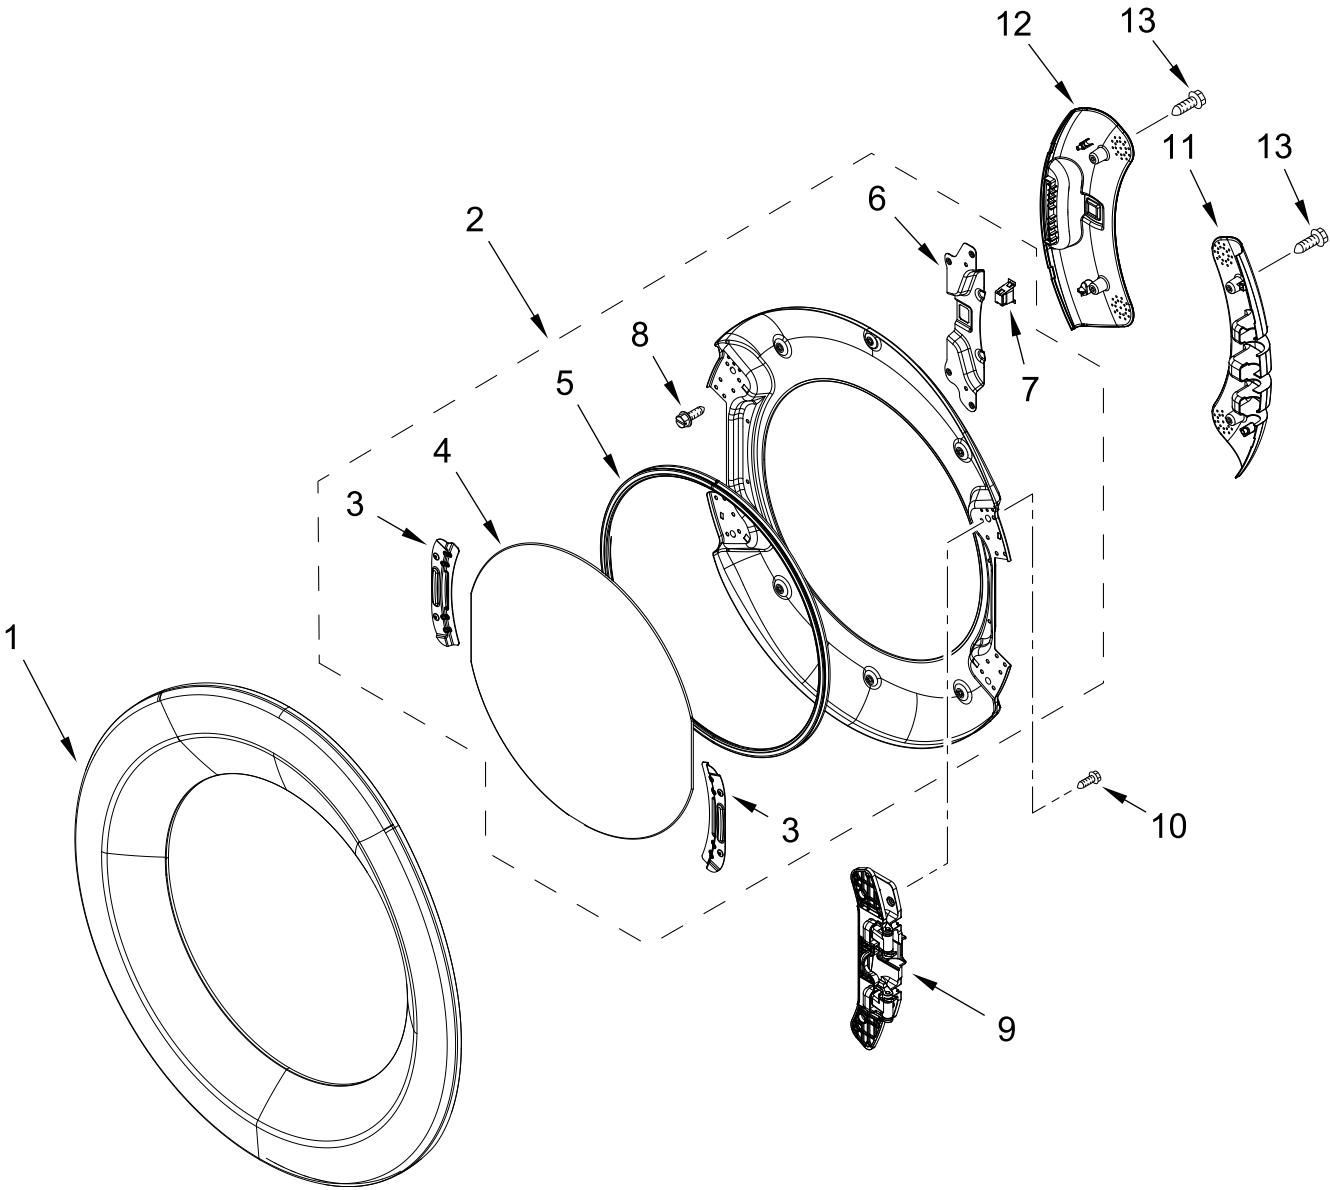

DOOR PARTS

DOOR PARTS

<u>Illus.</u> <u>No.</u>	<u>Part No.</u>	<u>Description</u>	<u>Illus.</u> <u>No.</u>	<u>Part No.</u>	<u>Description</u>	<u>Illus.</u> <u>No.</u>	<u>Part No.</u>	<u>Description</u>
1		Assembly, Outer Door	6	W11050690	Bracket, Door Catch	11	W11120174	Cover, Hinge
	W11114005	Chrome Shadow	7	W10208401	Assembly, Spring Catch	12	W11120683	Cover, Handle
2	W11122999	Assembly, Inner Door	8	W10288126	Screw	13	9742177	Screw
3	W11100789	Bracket, Glass	9	W11114011	Hinge Assembly			
4	W10891207	Glass, Door	10	8540479	Screw, Grounding			
5	W11183899	Seal, Glass