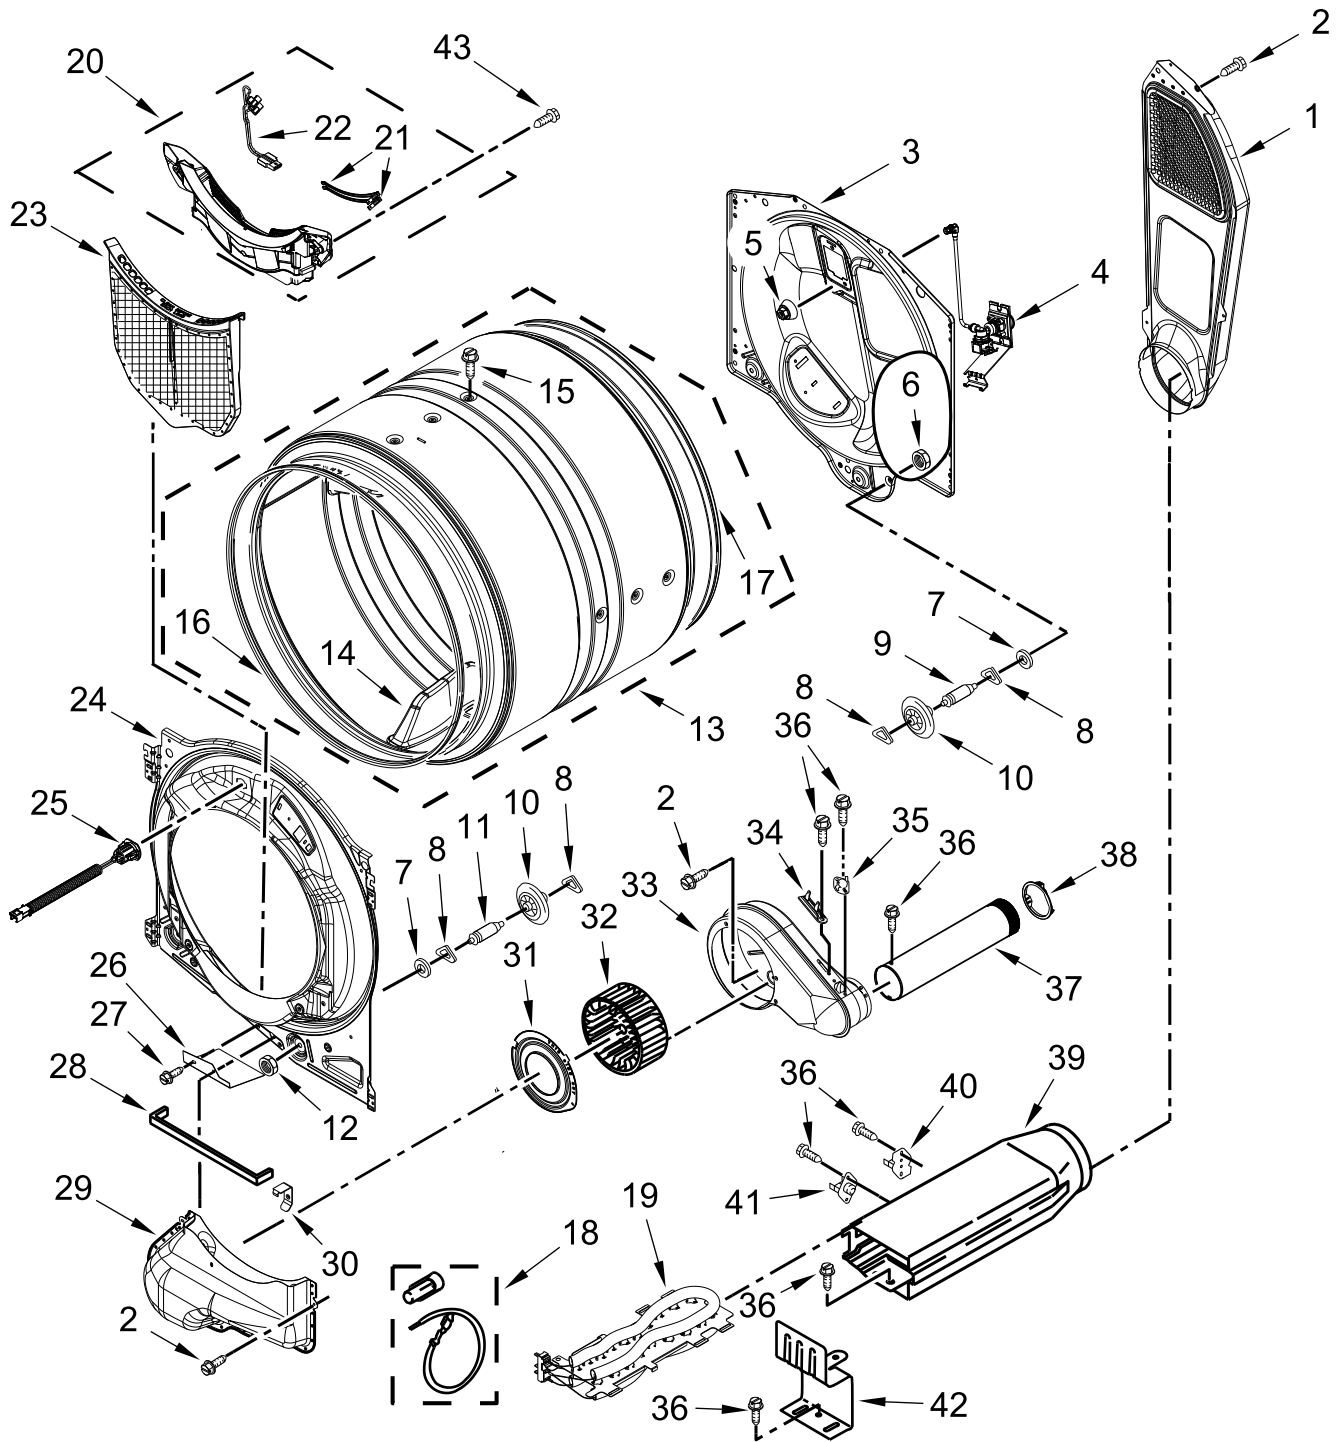

BULKHEAD PARTS

BULKHEAD PARTS

<u>Illus. No.</u>	<u>Part No.</u>	<u>Description</u>	<u>Illus. No.</u>	<u>Part No.</u>	<u>Description</u>	<u>Illus. No.</u>	<u>Part No.</u>	<u>Description</u>
1	W11104018	Assembly, Air Duct	17	W10521118	Seal, Drum	32	697772	Wheel, Blower
2	3390647	Screw	18	279457	Terminal Wire Kit (For Heater Element Wiring Harness Repair)	33	W10211911	Housing, Blower
3	W11209933	Bulkhead, Rear				34	W10693363	Fuse, Thermal (91C)
4	W11157054	Valve and Hose Assembly	19	W11344457	Element, Heater 5400W	35	8557403	Thermostat, High Limit
5	W11100488	Nozzle, Cap	20	W10672683	Assembly, Outlet Grill and Housing	36	693995	Screw
6	W10001120	Nut, Hex (Left Hand Thread)	21	3387223	Sensor, Electrode	37	W10342188	Exhaust Pipe
7	3387459	Washer	22	W10298258	Harness, Sensor	38	W10344699	Collar, Duct
8	W10512946	Washer, Tri Ring	23		Lint Screen	39	W10891205	Assembly, Weld Heater Box
9	W10359272	Shaft, Drum Roller - Left Hand Thread		W10516085	White	40	280148	Kit, Thermal Cut-Off (Includes Thermostat)
10	W10314171	Roller, Support	24	W10673491	Bulkhead, Front	41	8577274	Thermistor
11	W10359271	Shaft, Drum Roller - Right Hand Thread	25	W11203983	Assembly, Drum Light	42	8066099	Bracket, Heater Box
12	3934666	Nut, Hex	26	W11257251	Shield, Blower	43	3387230	Screw
13	W10541657	Assembly, Drum (Complete)	27	489463	Screw			
14	W10280771	Baffle, Drum	28	W10211950	Seal, Housing Outlet			
15	W10219342	Screw	29	W10211896	Assembly, Lint Duct			
16	W10521122	Seal, Drum Front	30	W10414388	Clip, Lint Duct			
			31	W11254843	Assembly, Collar (Includes Seal)