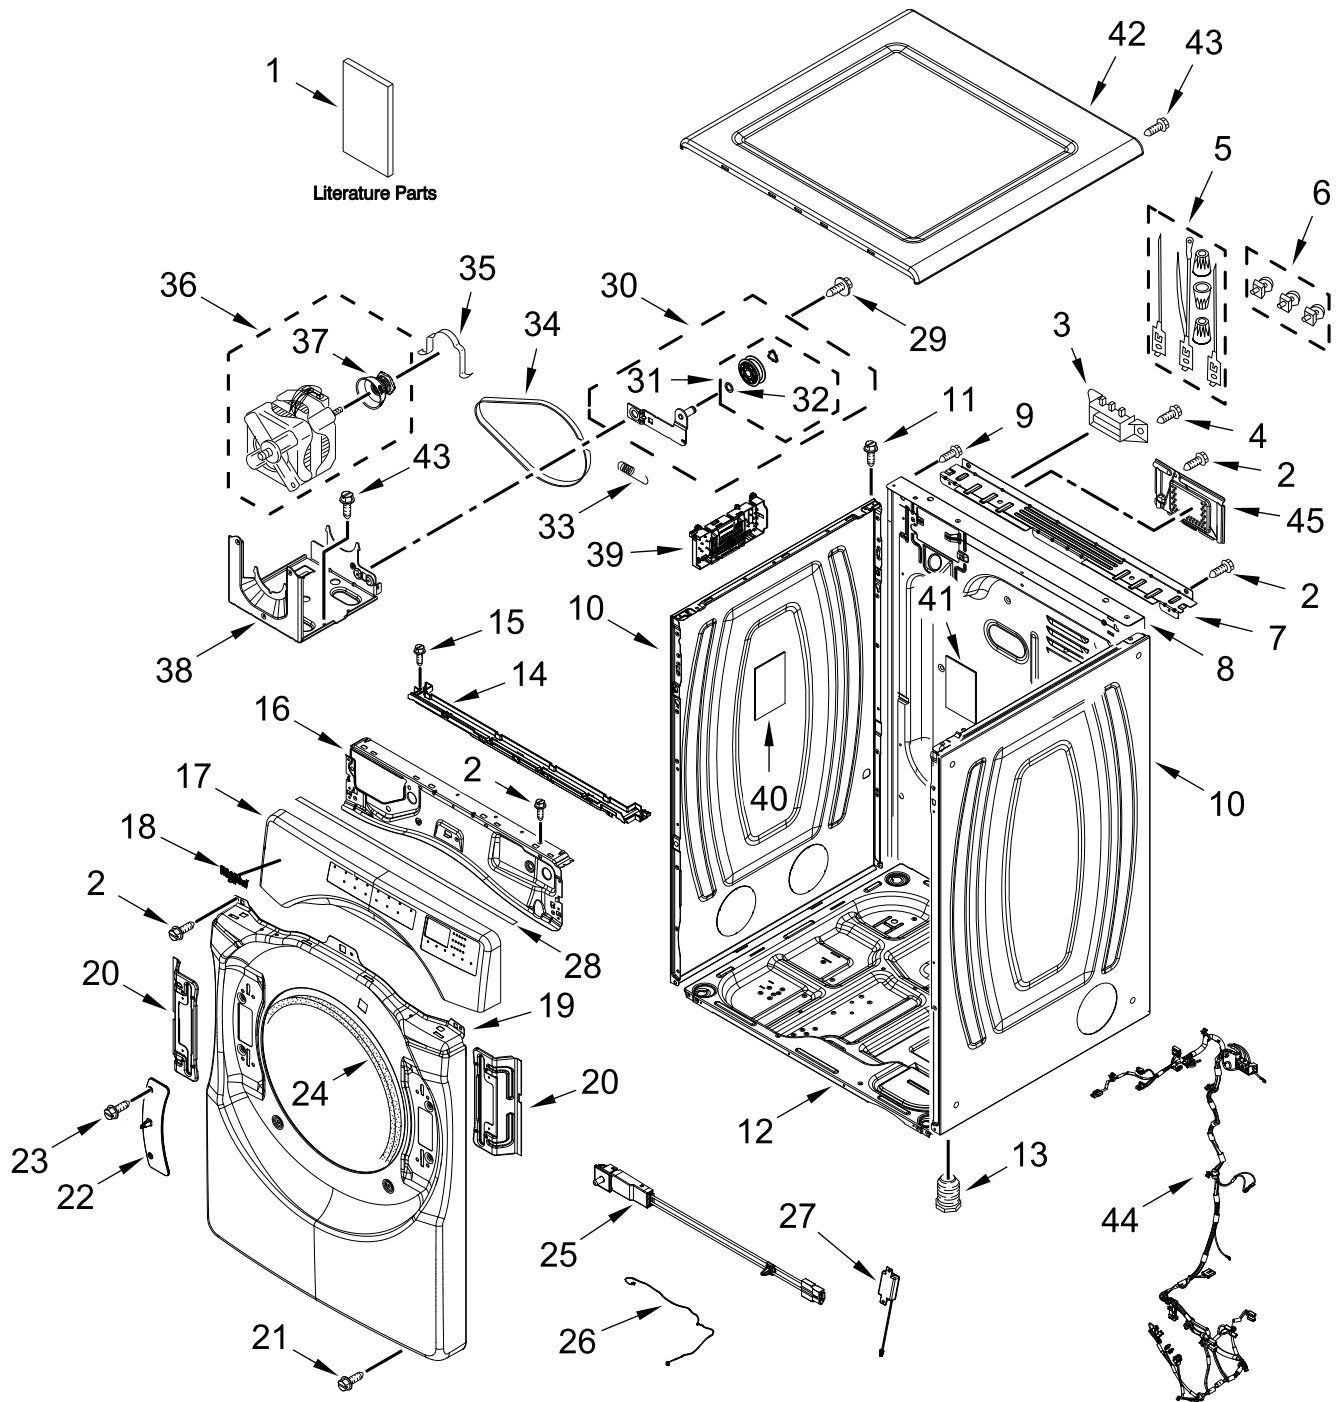

ELECTRIC DRYER

MODELS:

WED8620HW2 (White)

WED8620HC2 (Chrome Shadow)

CONSOLE AND CABINET PARTS

CONSOLE AND CABINET PARTS

<u>Illus. No.</u>	<u>Part No.</u>	<u>Description</u>	<u>Illus. No.</u>	<u>Part No.</u>	<u>Description</u>	<u>Illus. No.</u>	<u>Part No.</u>	<u>Description</u>
1		Literature Parts	14	W11255768	Channel, Water	33	W10446781	Spring, Idler
	W11364660	Owners Manual	15	12990702	Screw	34	3387610	Belt, Drive
	W11459719	Tech Sheet	16	W10208198	Bracket, Console	35	W10121316	Clamp, Motor Mount
	W11457204	Wiring Diagram	17		Panel, Console	36	W11322192	Assembly, Motor
	W11355749	Quick Start Guide		W11314497	White	37	8066184	Pulley, Motor
	W11184895	Quick Start Guide		W11314469	Chrome Shadow	38	W11404905	Bracket, Motor Mounting
2	3390647	Screw	18	W10884773	Badge	39	W11461190	Appliance Control Unit (ACU)
3	3397659	Block, Terminal	19		Front Panel (Includes Door Hinge Bracket)	40	W10504381	Pad, Foam
4	489463	Screw		W11413344	White	41	W10653662	Pad, Foam
5	279318	Terminal, Brass and Tinned (Includes Terminal Block Screw Kit)		W11413335	Chrome Shadow	42		Top
			20	W11084215	Bracket, Hinge		W10208383	White
6	279393	Screw Kit, Terminal Block	21	3357011	Screw		W10460919	Chrome Shadow
			22	W11126752	Strike, Door	43	343641	Screw
7	W10208382	Bracket, Rear	23	W10288126	Screw	44	W11157860	Harness, Wiring (Main)
8	W10487430	Panel, Rear	24	3387242	Seal, Front Panel	45	W11394868	Cover, Terminal Block
9	W10773242	Screw	25	W11307535	Assembly, Door Switch			
10		Panel, Side	26	W11160620	Harness, User Interface			
	W11177568	White	27	W10568405	Assembly, Speaker			
	W11177570	Chrome Shadow	28	W11231800	Seal			
11	3393008	Screw	29	3389420	Screw			
12	8565046	Base, Cabinet	30	W10547287	Assembly, Idler			
13	3392100	Foot, Dryer	31	W10468057	Assembly, Pulley			
	279810	Foot, Optional (Extended Length Package Of 2) (Not Included)	32	W10121334	Washer			