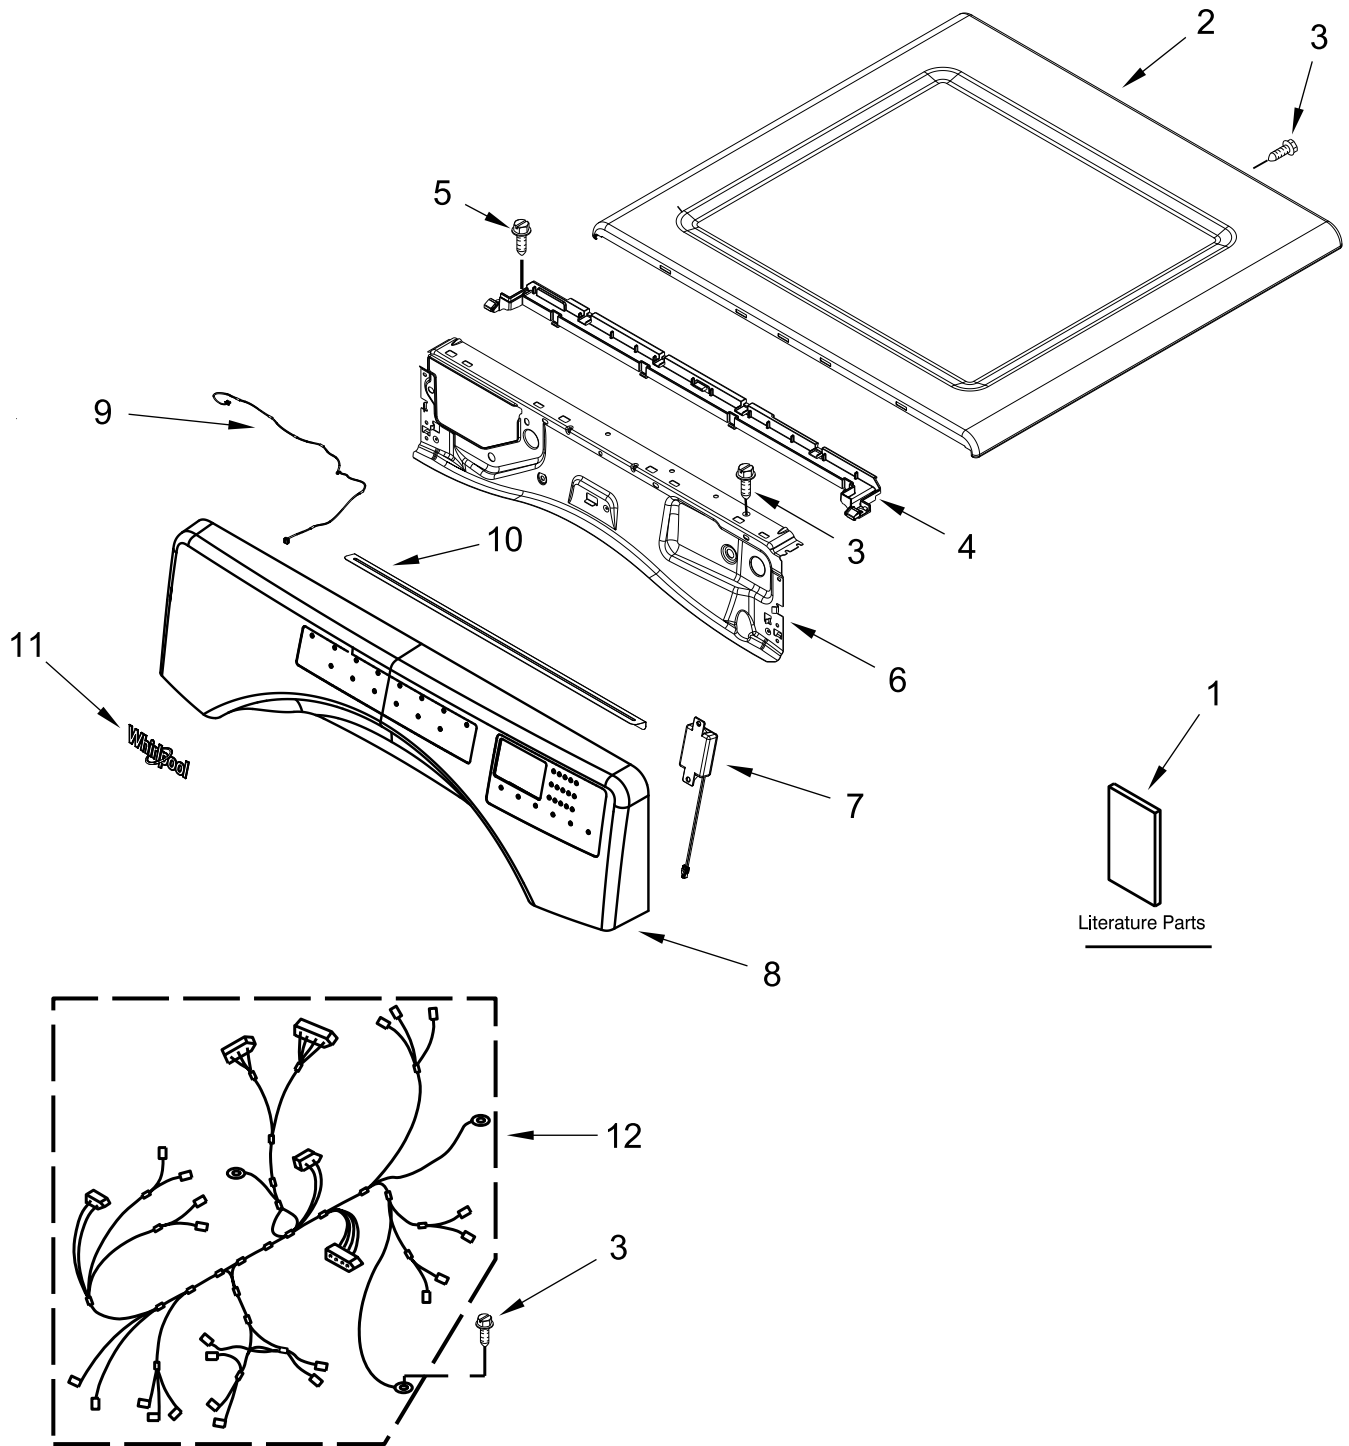

ELECTRIC DRYER

MODELS:

WED5620HW2 (White)

TOP AND CONSOLE PARTS

TOP AND CONSOLE PARTS

<u>Illus. No.</u>	<u>Part No.</u>	<u>Description</u>	<u>Illus. No.</u>	<u>Part No.</u>	<u>Description</u>	<u>Illus. No.</u>	<u>Part No.</u>	<u>Description</u>
1		Literature Parts	3	3390647	Screw	9	W11160620	Harness, User Interface
	W11364660	Owners Manual	4	W11255768	Channel, Water			
	W11459719	Tech Sheet	5	12990702	Screw	10	W11231800	Seal
	W11457204	Wiring Diagram	6	W10208198	Bracket, Console	11	W10884773	Badge
	W11355749	Quick Start Guide	7	W10568405	Assembly, Speaker	12	W11109747	Harness, Wiring (Main)
2		Top	8		Assembly, Console			
	W10208383	White		W11314470	White			

CABINET PARTS

CABINET PARTS

<u>Illus.</u> <u>No.</u>	<u>Part No.</u>	<u>Description</u>	<u>Illus.</u> <u>No.</u>	<u>Part No.</u>	<u>Description</u>	<u>Illus.</u> <u>No.</u>	<u>Part No.</u>	<u>Description</u>
1	279318	Terminal, Brass and Tinned (Includes Terminal Block Screw Kit)	13	W11461185	Appliance Control Unit (ACU)	28	W10121316	Clamp, Motor Mount
			14		Panel, Side	29	W11322192	Assembly, Motor
				W11177568	White	30	8066184	Pulley, Motor
2	279393	Screw Kit, Terminal Block	15	W10504381	Pad, Foam	31	W11404905	Bracket, Motor Mounting
3	3397659	Block, Terminal	16		Panel, Front	32	343641	Screw
4	489463	Screw		W11413344	White	33	W11084215	Bracket, Hinge
5	W11394868	Cover, Terminal Block	17	W11126752	Strike, Door			DRYER EXHAUST KIT NOT INCLUDED
6	3390647	Screw	18	W10288126	Screw			
7	W10208382	Bracket, Rear	19	3357011	Screw		W10323246	Kit, 4-Way Vent
8	W10487431	Panel, Rear	20	3387242	Seal, Front Panel			
9	W10773242	Screw	21	W11307535	Assembly, Door Switch			
10	3393008	Screw	22	3389420	Screw			
11	3392100	Foot, Dryer	23	W10547287	Assembly, Idler			
	279810	Foot, Optional (Extended Length Package Of 2) (Not Included)	24	W10468057	Assembly, Pulley			
			25	W10512946	Washer, Tri Ring			
			26	W10446781	Spring, Idler			
12	8565046	Base, Cabinet	27	3387610	Belt, Drive			