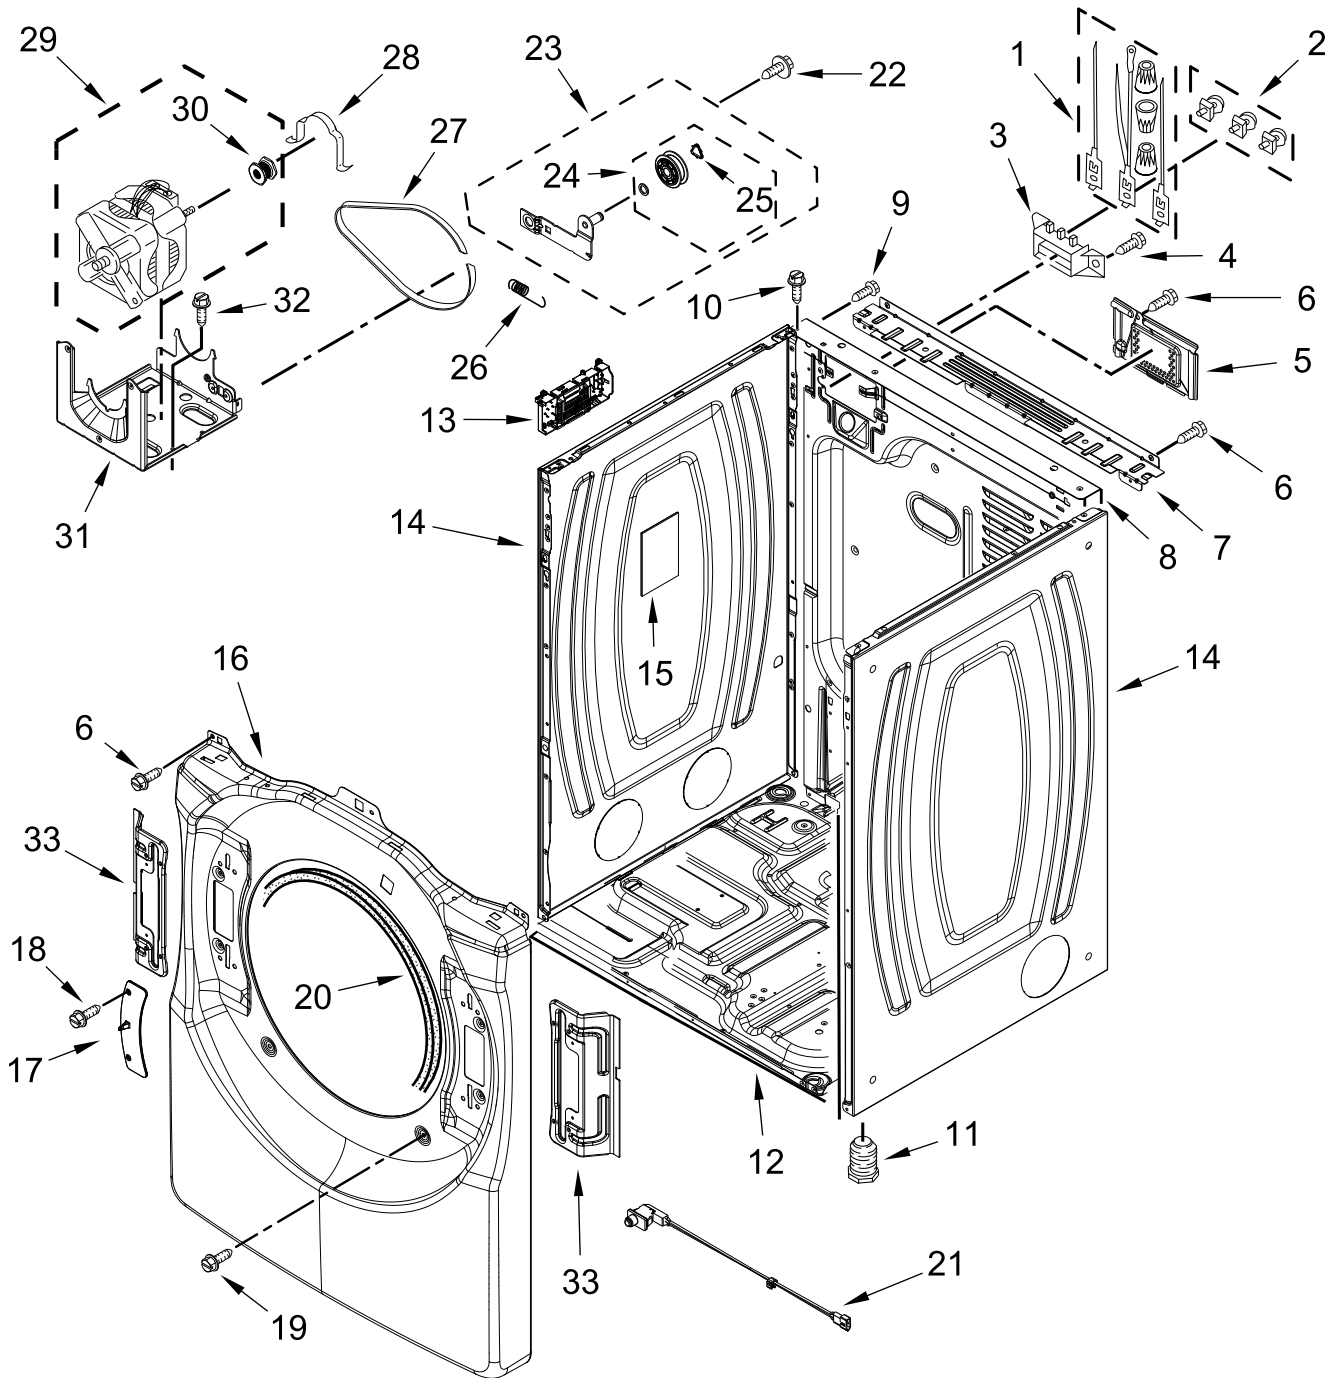

ELECTRIC DRYER

MODELS:

WED5620HW2 (White)

TOP AND CONSOLE PARTS

TOP AND CONSOLE PARTS

<u>Illus. No.</u>	<u>Part No.</u>	<u>Description</u>	<u>Illus. No.</u>	<u>Part No.</u>	<u>Description</u>	<u>Illus. No.</u>	<u>Part No.</u>	<u>Description</u>
1		Literature Parts	3	3390647	Screw	9	W11160620	Harness, User Interface
	W11364660	Owners Manual	4	W11255768	Channel, Water			
	W11459719	Tech Sheet	5	12990702	Screw	10	W11231800	Seal
	W11457204	Wiring Diagram	6	W10208198	Bracket, Console	11	W10884773	Badge
	W11355749	Quick Start Guide	7	W10568405	Assembly, Speaker	12	W11109747	Harness, Wiring (Main)
2		Top	8		Assembly, Console			
	W10208383	White		W11314470	White			

CABINET PARTS

CABINET PARTS

<u>Illus.</u> <u>No.</u>	<u>Part No.</u>	<u>Description</u>	<u>Illus.</u> <u>No.</u>	<u>Part No.</u>	<u>Description</u>	<u>Illus.</u> <u>No.</u>	<u>Part No.</u>	<u>Description</u>
1	279318	Terminal, Brass and Tinned (Includes Terminal Block Screw Kit)	13	W11461185	Appliance Control Unit (ACU)	28	W10121316	Clamp, Motor Mount
			14		Panel, Side	29	W11322192	Assembly, Motor
				W11177568	White	30	8066184	Pulley, Motor
2	279393	Screw Kit, Terminal Block	15	W10504381	Pad, Foam	31	W11404905	Bracket, Motor Mounting
3	3397659	Block, Terminal	16		Panel, Front	32	343641	Screw
4	489463	Screw		W11413344	White	33	W11084215	Bracket, Hinge
5	W11394868	Cover, Terminal Block	17	W11126752	Strike, Door			DRYER EXHAUST KIT NOT INCLUDED
6	3390647	Screw	18	W10288126	Screw			
7	W10208382	Bracket, Rear	19	3357011	Screw		W10323246	Kit, 4-Way Vent
8	W10487431	Panel, Rear	20	3387242	Seal, Front Panel			
9	W10773242	Screw	21	W11307535	Assembly, Door Switch			
10	3393008	Screw	22	3389420	Screw			
11	3392100	Foot, Dryer	23	W10547287	Assembly, Idler			
	279810	Foot, Optional (Extended Length Package Of 2) (Not Included)	24	W10468057	Assembly, Pulley			
			25	W10512946	Washer, Tri Ring			
			26	W10446781	Spring, Idler			
12	8565046	Base, Cabinet	27	3387610	Belt, Drive			