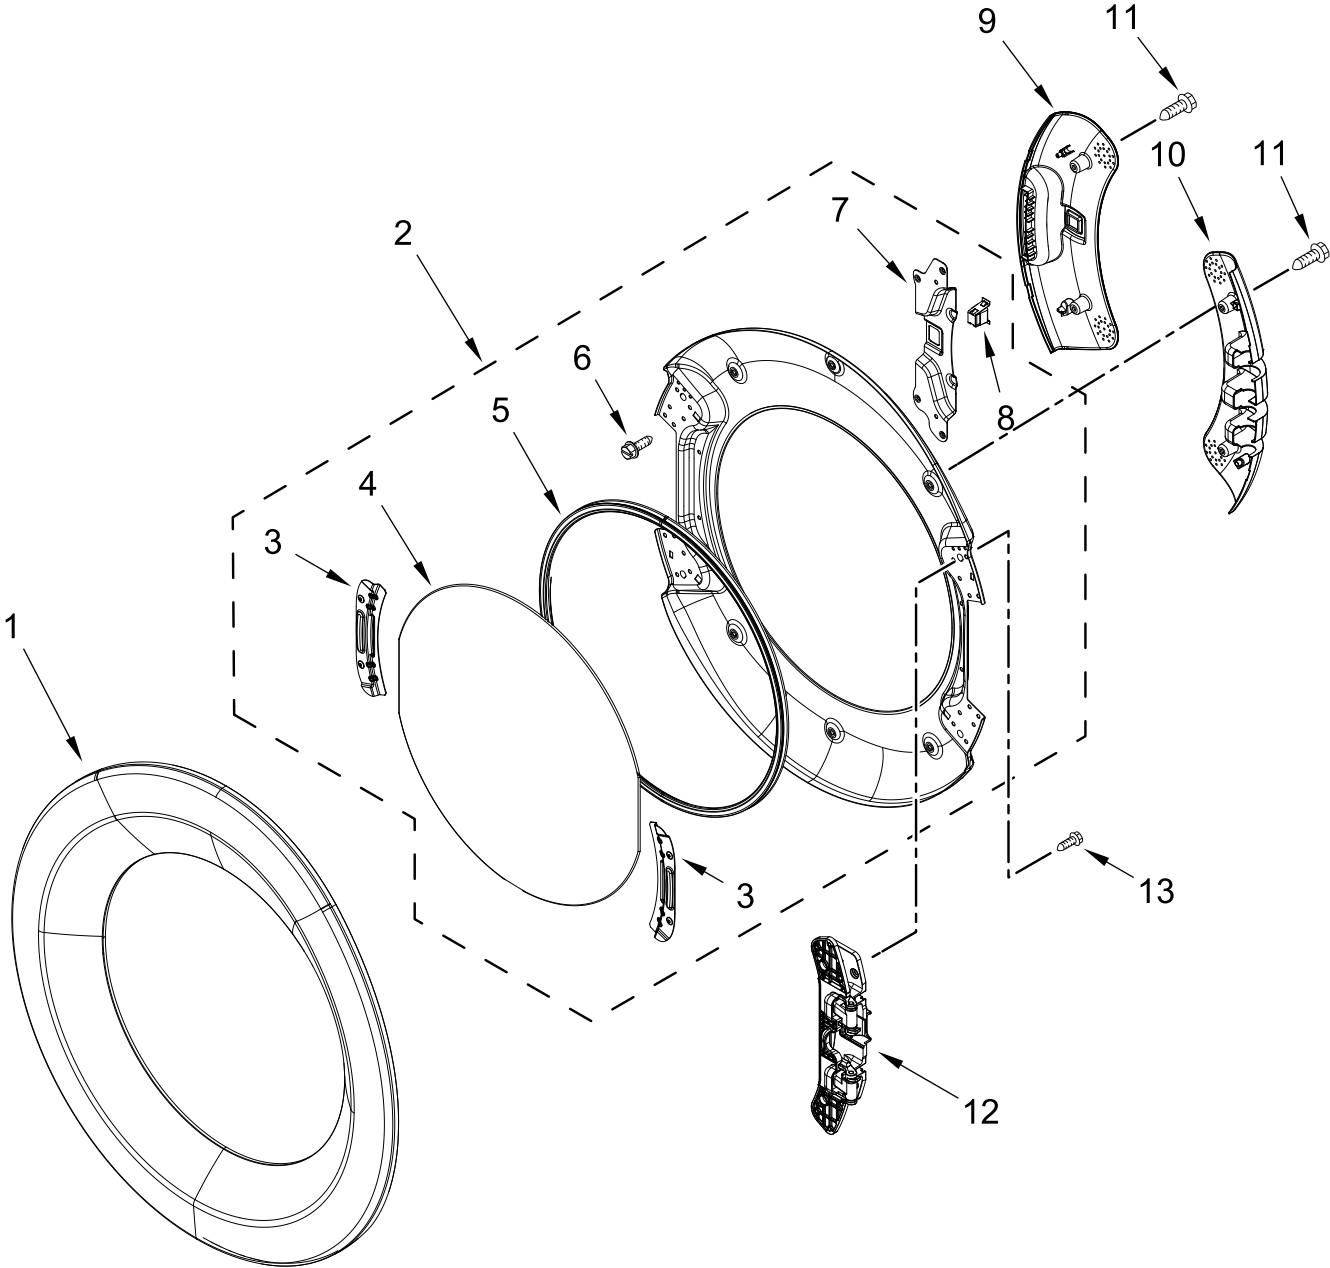

DOOR PARTS

DOOR PARTS

<u>Illus.</u> <u>No.</u>	<u>Part No.</u>	<u>Description</u>	<u>Illus.</u> <u>No.</u>	<u>Part No.</u>	<u>Description</u>	<u>Illus.</u> <u>No.</u>	<u>Part No.</u>	<u>Description</u>
1		Assembly, Outer Door	6	W10288126	Screw	11	9742177	Screw
	W11114013	White	7	W11050690	Bracket, Door Catch	12	W11114011	Hinge Assembly
2	W11122999	Assembly, Inner Door	8	W10208401	Assembly, Spring Catch	13	8540479	Screw, Grounding
3	W11100789	Bracket, Glass	9	W11120683	Cover, Handle			
4	W10891207	Glass, Door	10	W11120174	Cover, Hinge			
5	W11183899	Seal, Glass