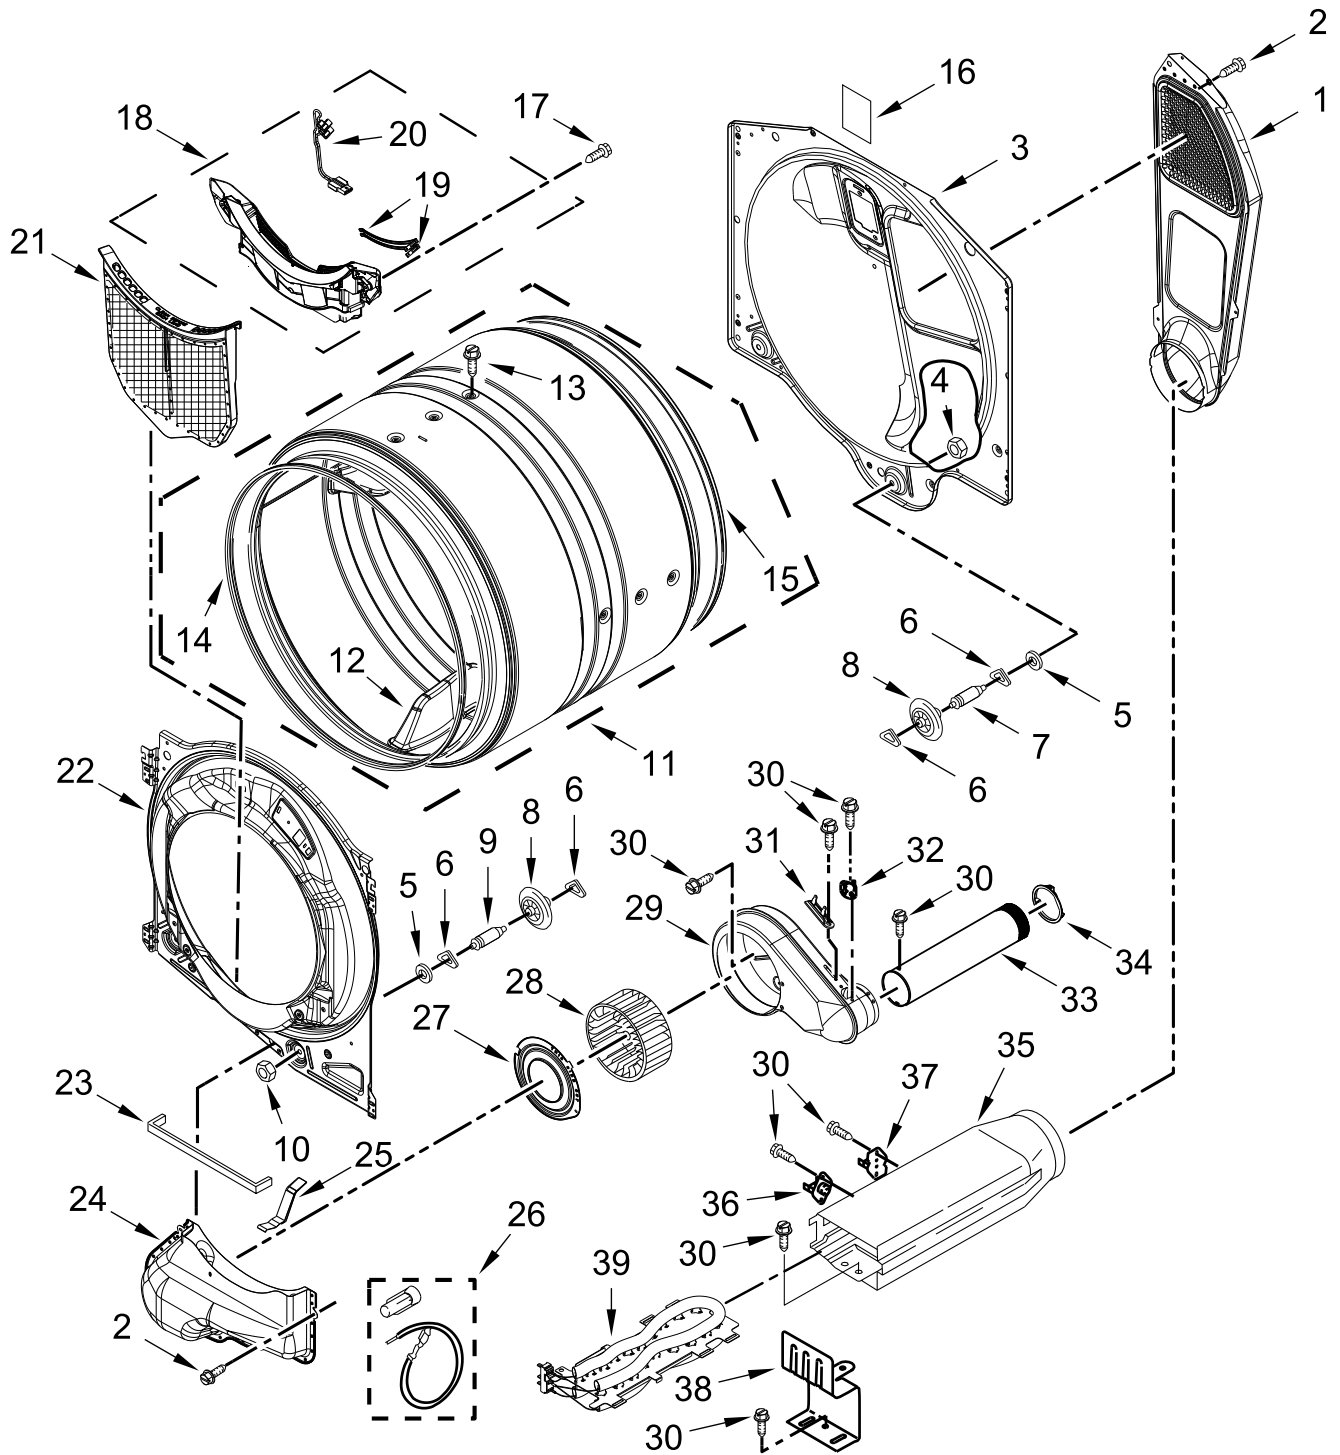

BULKHEAD PARTS

BULKHEAD PARTS

<u>Illus. No.</u>	<u>Part No.</u>	<u>Description</u>	<u>Illus. No.</u>	<u>Part No.</u>	<u>Description</u>	<u>Illus. No.</u>	<u>Part No.</u>	<u>Description</u>
1	W11104018	Assembly, Air Duct	16	W10653662	Pad, Foam	30	693995	Screw
2	3390647	Screw	17	3387230	Screw	31	W10693363	Fuse, Thermal (91C)
3	W11162462	Bulkhead, Rear	18	W10672683	Assembly, Outlet Grill and Housing	32	8577274	Thermistor
4	W10001120	Nut, Hex (Left Hand Thread)	19	3387223	Sensor, Electrode	33	W10342188	Exhaust Pipe
5	3387459	Washer	20	W10298258	Harness, Sensor	34	W10344699	Collar, Duct
6	W10512946	Washer, Tri Ring	21		Lint Screen	35	W10891205	Assembly, Weld Heater Box
7	W10359272	Shaft, Drum Roller - Left Hand Thread		W10516085	White	36	8557403	Thermostat, High Limit
8	W10314171	Roller, Support	22	W10673493	Bulkhead, Front	37	280148	Kit, Thermal Cut-Off (Includes Thermostat)
9	W10359271	Shaft, Drum Roller - Right Hand Thread	23	W10211950	Seal, Housing Outlet	38	8066099	Bracket, Heater Box
10	3934666	Nut, Hex	24	W10211896	Assembly, Lint Duct	39	W11344457	Element, Heater 5400W
11	W10508188	Assembly, Drum (Complete)	25	W10414388	Clip, Lint Duct			
12	W10416098	Baffle, Drum	26	279457	Terminal Wire Kit (For Heater Element Wiring Harness Repair)			
13	W10219342	Screw	27	W11254843	Assembly, Collar (Includes Seal)			
14	W10521122	Seal, Drum Front	28	697772	Wheel, Blower			
15	W10521118	Seal, Drum	29	W10211911	Housing, Blower