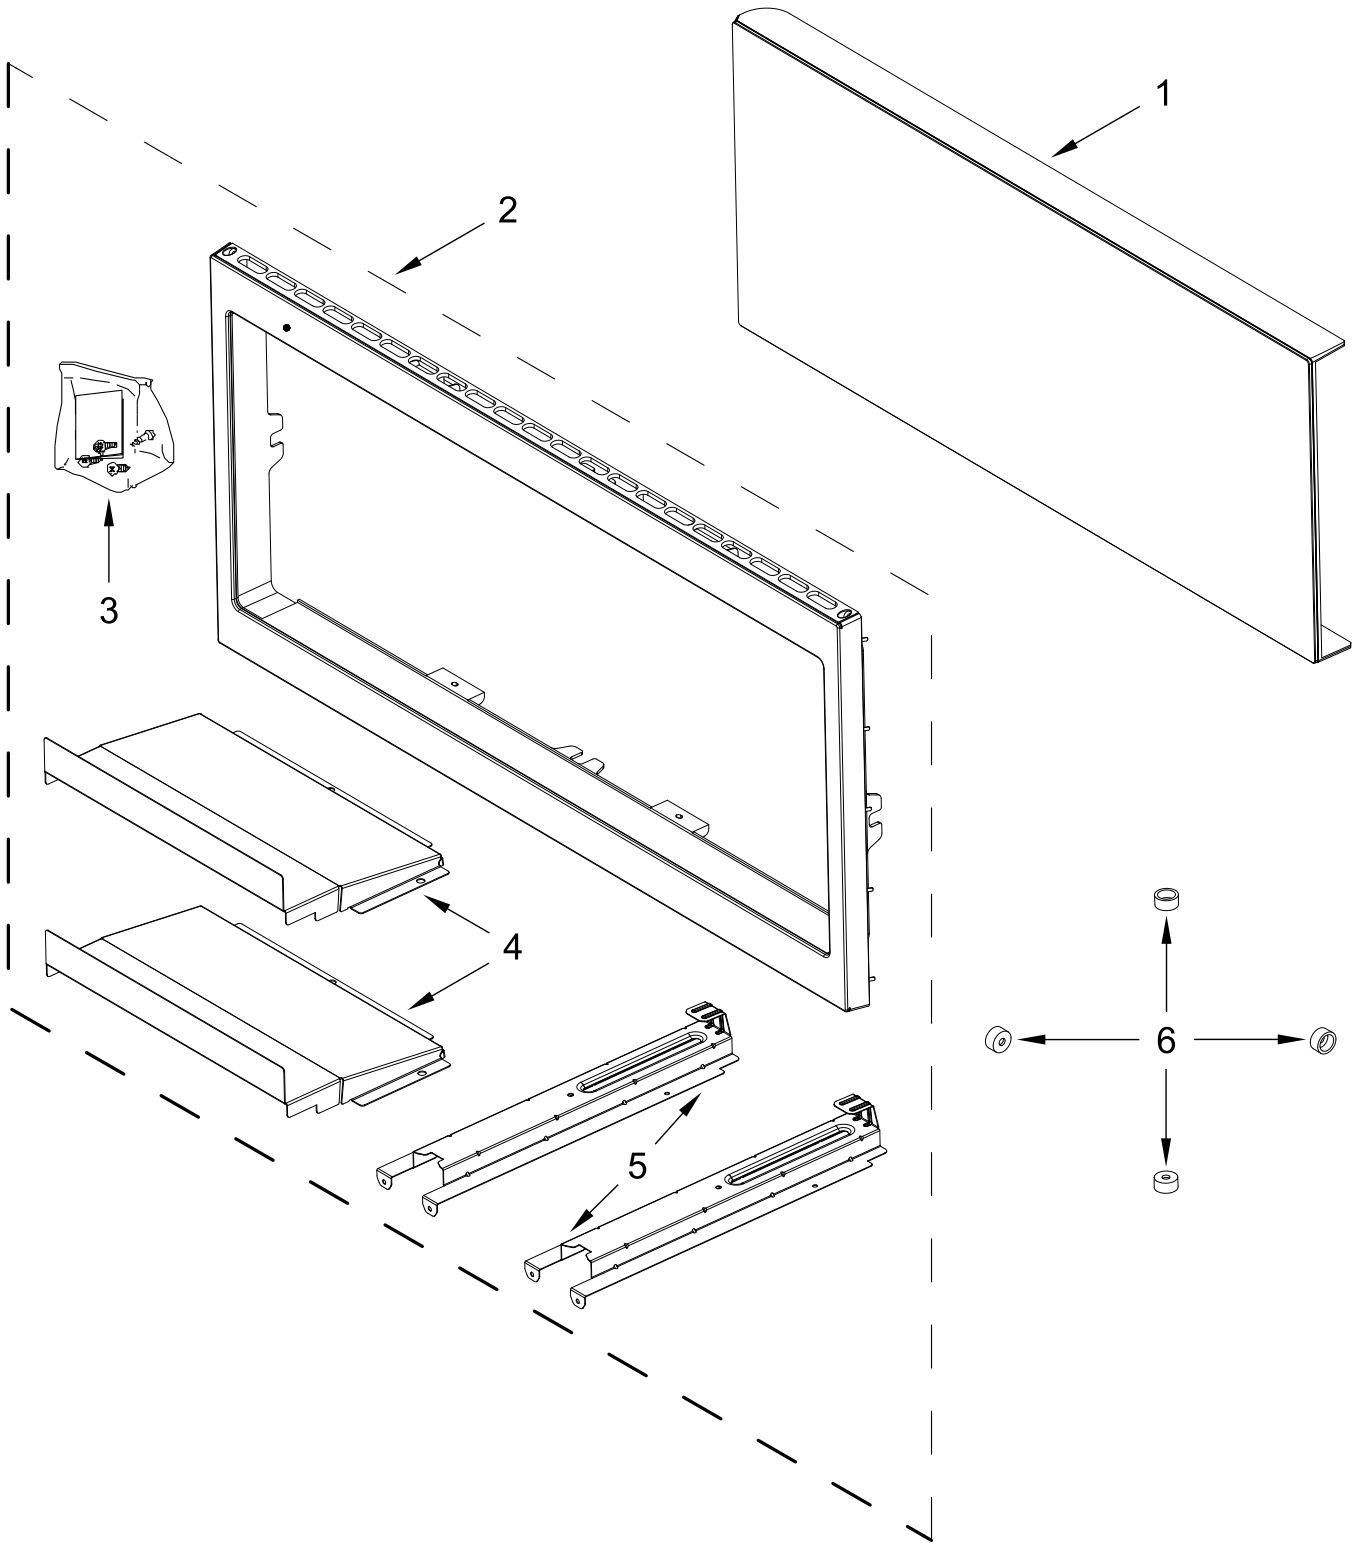

**1.1 CUBIC FOOT BUILT IN MICROWAVE
(Slim Trim Kit)**

MODELS:

WMT50011KS02 (Stainless)

CONTROL PANEL PARTS

CONTROL PANEL PARTS

<u>Illus. No.</u>	<u>Part No.</u>	<u>Description</u>	<u>Illus. No.</u>	<u>Part No.</u>	<u>Description</u>
1		Literature Parts	3	W11398542	PCBA, User Interface
	W11412752	Installation Instructions	4	W11083284	Backer, Control
	W11412755	Owner's Manual	5	W11398532	PCBA, Appliance Control Unit
	W11415591	Tech Sheet			
2		Panel, Control			
	W11453236	Black			

DOOR AND TRIM PARTS

DOOR AND TRIM PARTS

<u>Illus.</u> <u>No.</u>	<u>Part No.</u>	<u>Description</u>	<u>Illus.</u> <u>No.</u>	<u>Part No.</u>	<u>Description</u>	<u>Illus.</u> <u>No.</u>	<u>Part No.</u>	<u>Description</u>
1		Door, Complete	3	W11393537	Hardware, Installation	5	W11454888	Mounting Rail, Slim
	W11453237	Black	4	W11454890	Cooling Duct, Slim	6	W11409101	Pin, Locating
2	W11435433	Trim Kit, Slim						
	W11435434	Trim Kit, Slim with Cut-Out						
		NOTE : For Store Displays						