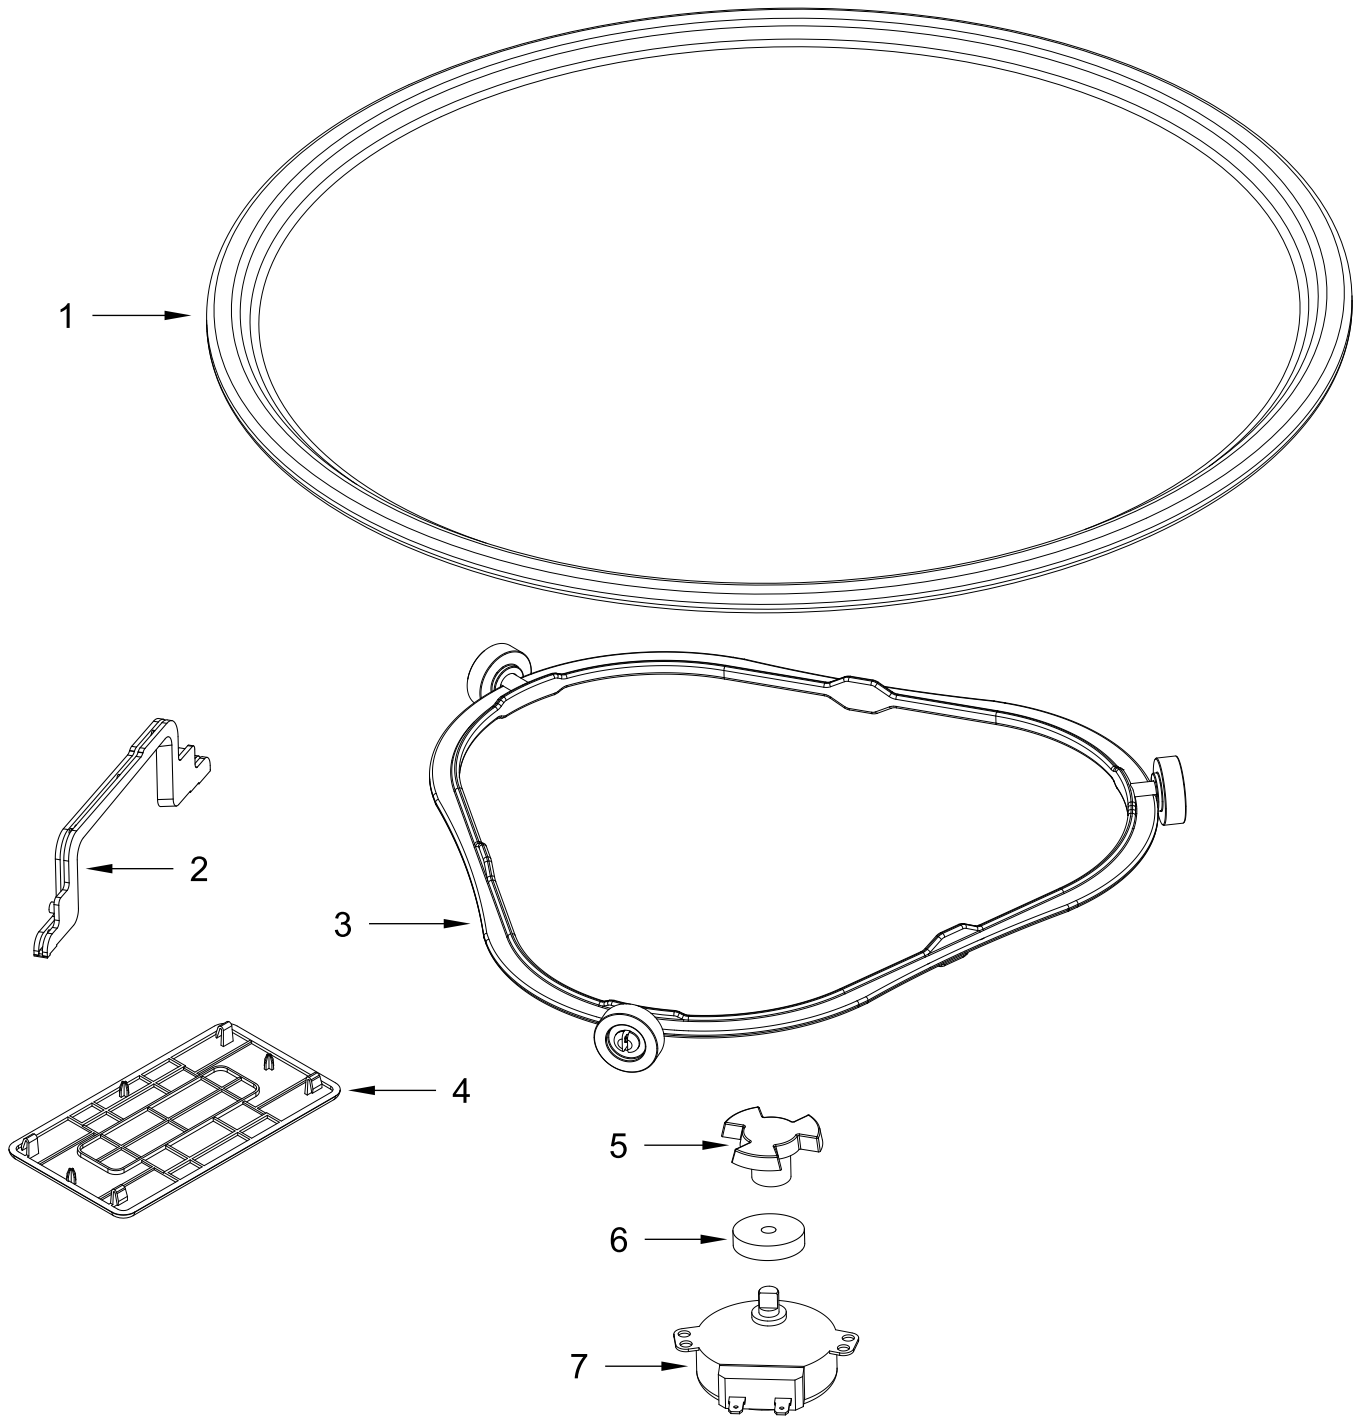

DOOR AND TRIM PARTS

DOOR AND TRIM PARTS

<u>Illus.</u> <u>No.</u>	<u>Part No.</u>	<u>Description</u>	<u>Illus.</u> <u>No.</u>	<u>Part No.</u>	<u>Description</u>	<u>Illus.</u> <u>No.</u>	<u>Part No.</u>	<u>Description</u>
1		Door, Complete	3	W11393537	Hardware, Installation	5	W11454888	Mounting Rail, Slim
	W11453237	Black	4	W11454890	Cooling Duct, Slim	6	W11409101	Pin, Locating
2	W11435433	Trim Kit, Slim						
	W11435434	Trim Kit, Slim with Cut-Out						
		NOTE : For Store Displays						

AIR FLOW PARTS

AIR FLOW PARTS

<u>Illus.</u> <u>No.</u>	<u>Part No.</u>	<u>Description</u>	<u>Illus.</u> <u>No.</u>	<u>Part No.</u>	<u>Description</u>	<u>Illus.</u> <u>No.</u>	<u>Part No.</u>	<u>Description</u>
1	W11095828	Channel, Hood Back	7	W11186948	Foil, Lamp	13	W11099491	Holder, Wire
2	W11095827	Air Deflector, Right	8	W11405836	Seal, Lighting	14	W10138793	Fuse
3	W11412771	Deflector, Left Back	9	W11086300	Housing, Cavity Lighting	15	W10245194	Holder, Fuse
4	W11095814	Divider, Air	10	W11409090	Lamp, Halogen	16	W11126543	Seal, Rubber
5	W11095794	Deflector, Cooling Fan	11	W11108230	Outlet, Cavity (Back)	17	W11334527	Magnetron
6	W11095804	Hood Deflector, Right	12	W11323215	Housing, Tranformer	18	W11378280	Thermostat, Magnetron

TURNTABLE PARTS

TURNTABLE PARTS

<u>Illus.</u> <u>No.</u>	<u>Part No.</u>	<u>Description</u>	<u>Illus.</u> <u>No.</u>	<u>Part No.</u>	<u>Description</u>	<u>Illus.</u> <u>No.</u>	<u>Part No.</u>	<u>Description</u>
1	W11401221	Turntable	3	W11387723	Ring, Turntable	6	8184109	Seal, Waterproof
2	W11126541	Seal, Waveguide	4	W11421280	Cover, Waveguide	7	W10466420	Motor, Turntable
			5	W11387721	Driver, Turntable			