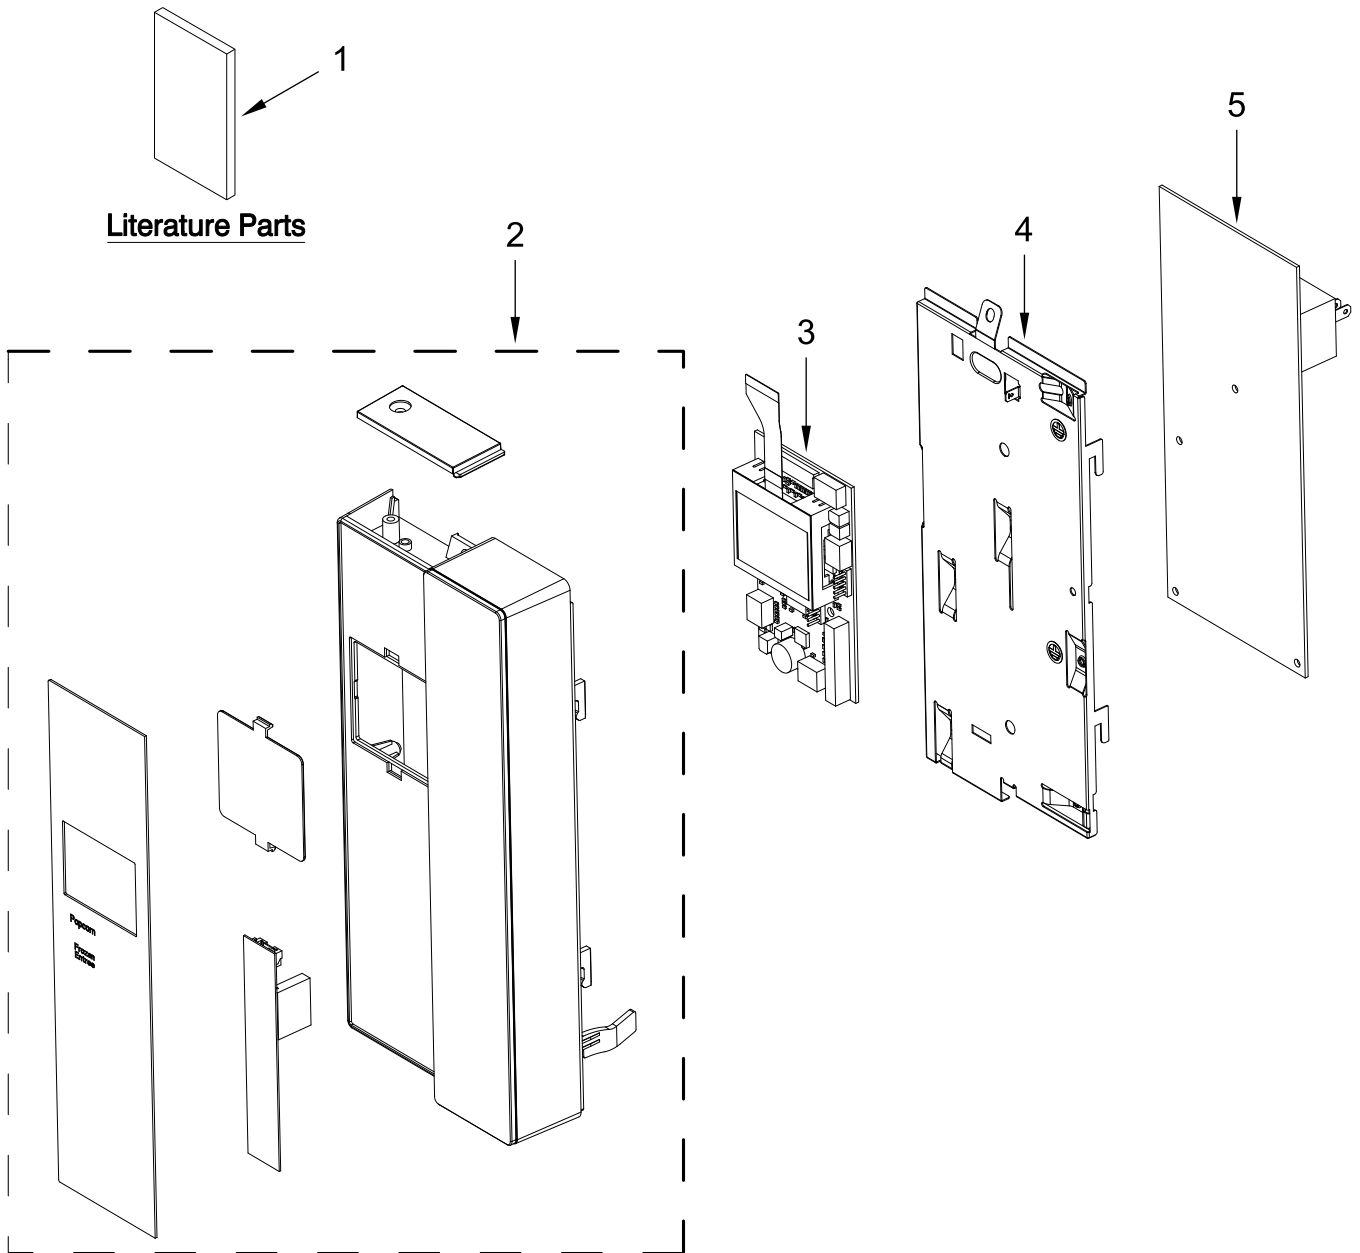

**1.1 CUBIC FOOT BUILT IN MICROWAVE
(Slim Trim Kit)**

MODELS:

WMT50011KS02 (Stainless)

CONTROL PANEL PARTS

CONTROL PANEL PARTS

<u>Illus. No.</u>	<u>Part No.</u>	<u>Description</u>	<u>Illus. No.</u>	<u>Part No.</u>	<u>Description</u>
1		Literature Parts	3	W11398542	PCBA, User Interface
	W11412752	Installation Instructions	4	W11083284	Backer, Control
	W11412755	Owner's Manual	5	W11398532	PCBA, Appliance Control Unit
	W11415591	Tech Sheet			
2		Panel, Control			
	W11453236	Black			

DOOR AND TRIM PARTS

DOOR AND TRIM PARTS

<u>Illus.</u> <u>No.</u>	<u>Part No.</u>	<u>Description</u>	<u>Illus.</u> <u>No.</u>	<u>Part No.</u>	<u>Description</u>	<u>Illus.</u> <u>No.</u>	<u>Part No.</u>	<u>Description</u>
1		Door, Complete	3	W11393537	Hardware, Installation	5	W11454888	Mounting Rail, Slim
	W11453237	Black	4	W11454890	Cooling Duct, Slim	6	W11409101	Pin, Locating
2	W11435433	Trim Kit, Slim						
	W11435434	Trim Kit, Slim with Cut-Out						
		NOTE : For Store Displays						