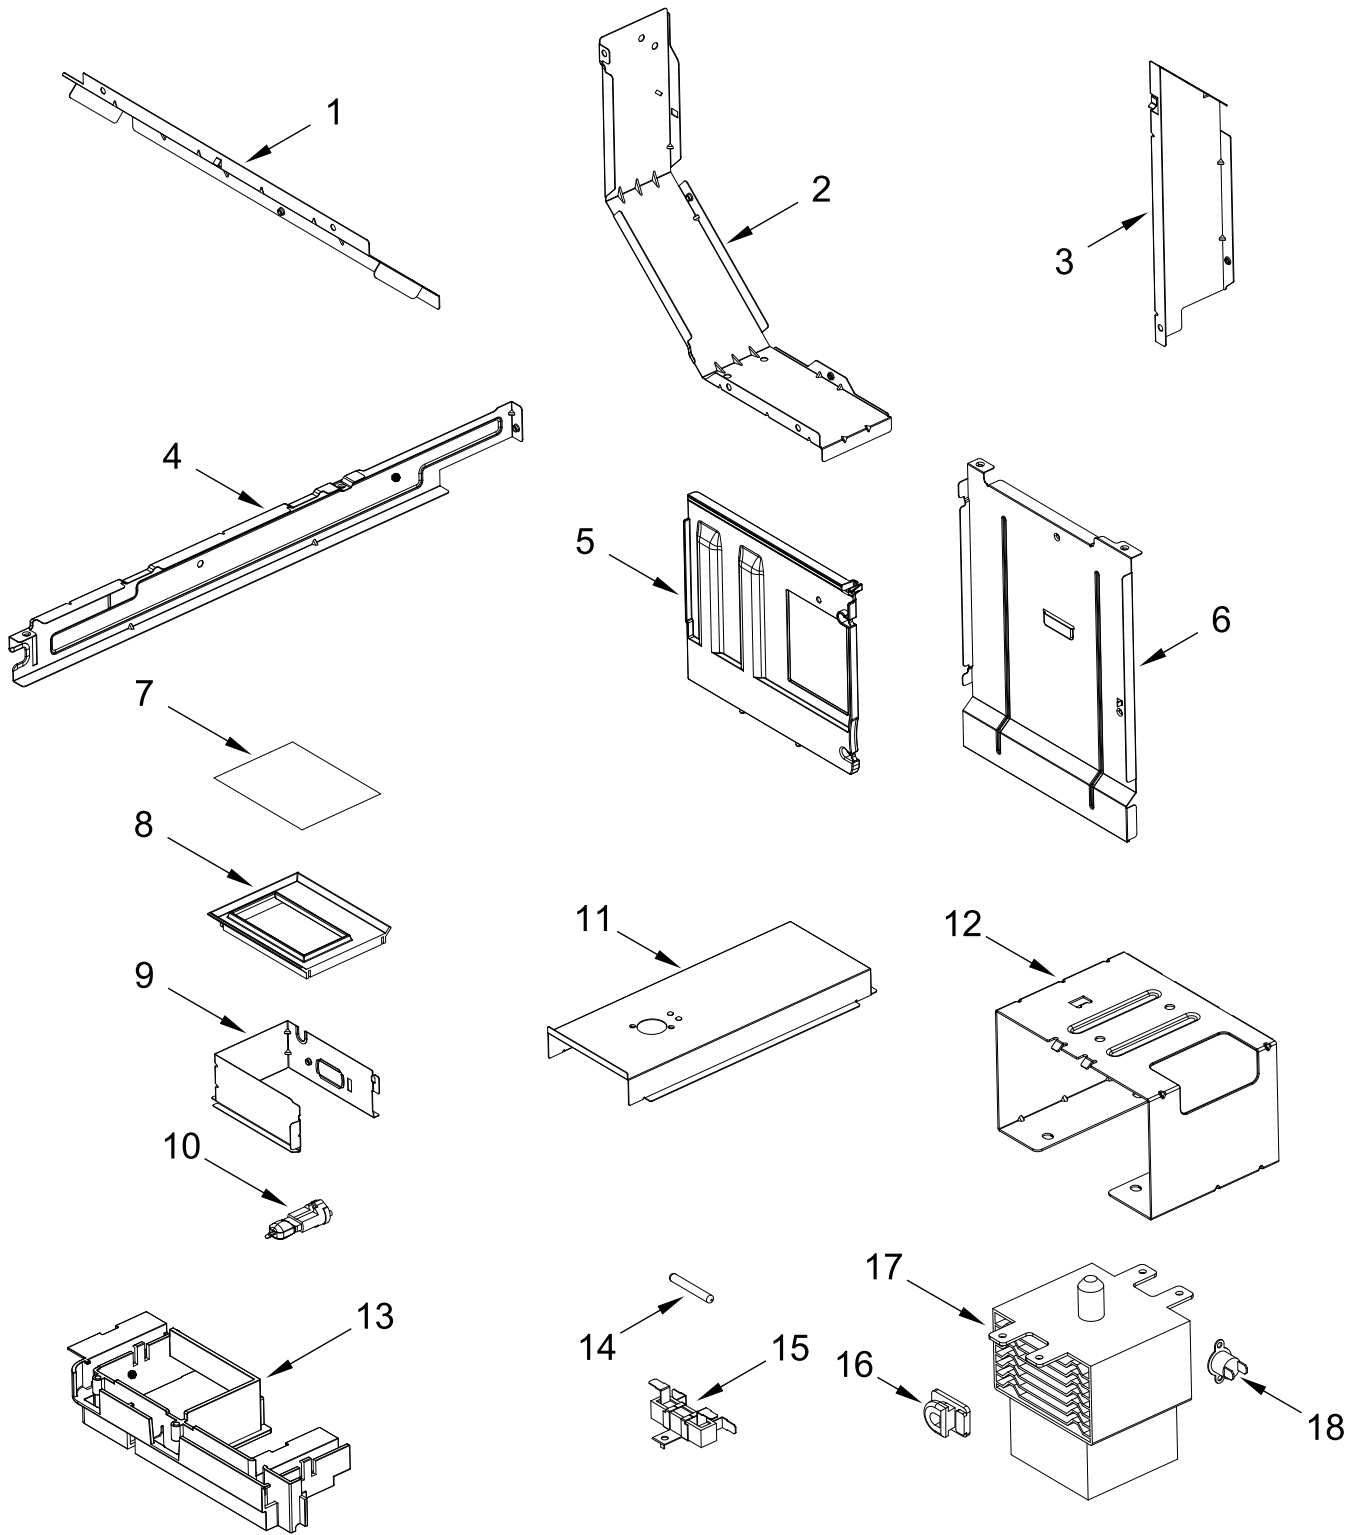

AIR FLOW PARTS

AIR FLOW PARTS

<u>Illus.</u> <u>No.</u>	<u>Part No.</u>	<u>Description</u>	<u>Illus.</u> <u>No.</u>	<u>Part No.</u>	<u>Description</u>	<u>Illus.</u> <u>No.</u>	<u>Part No.</u>	<u>Description</u>
1	W11095828	Channel, Hood Back	7	W11186948	Foil, Lamp	13	W11099491	Holder, Wire
2	W11095827	Air Deflector, Right	8	W11405836	Seal, Lighting	14	W10138793	Fuse
3	W11412771	Deflector, Left Back	9	W11086300	Housing, Cavity Lighting	15	W10245194	Holder, Fuse
4	W11095814	Divider, Air	10	W11409090	Lamp, Halogen	16	W11126543	Seal, Rubber
5	W11095794	Deflector, Cooling Fan	11	W11108230	Outlet, Cavity (Back)	17	W11334527	Magnetron
6	W11095804	Hood Deflector, Right	12	W11323215	Housing, Tranformer	18	W11378280	Thermostat, Magnetron