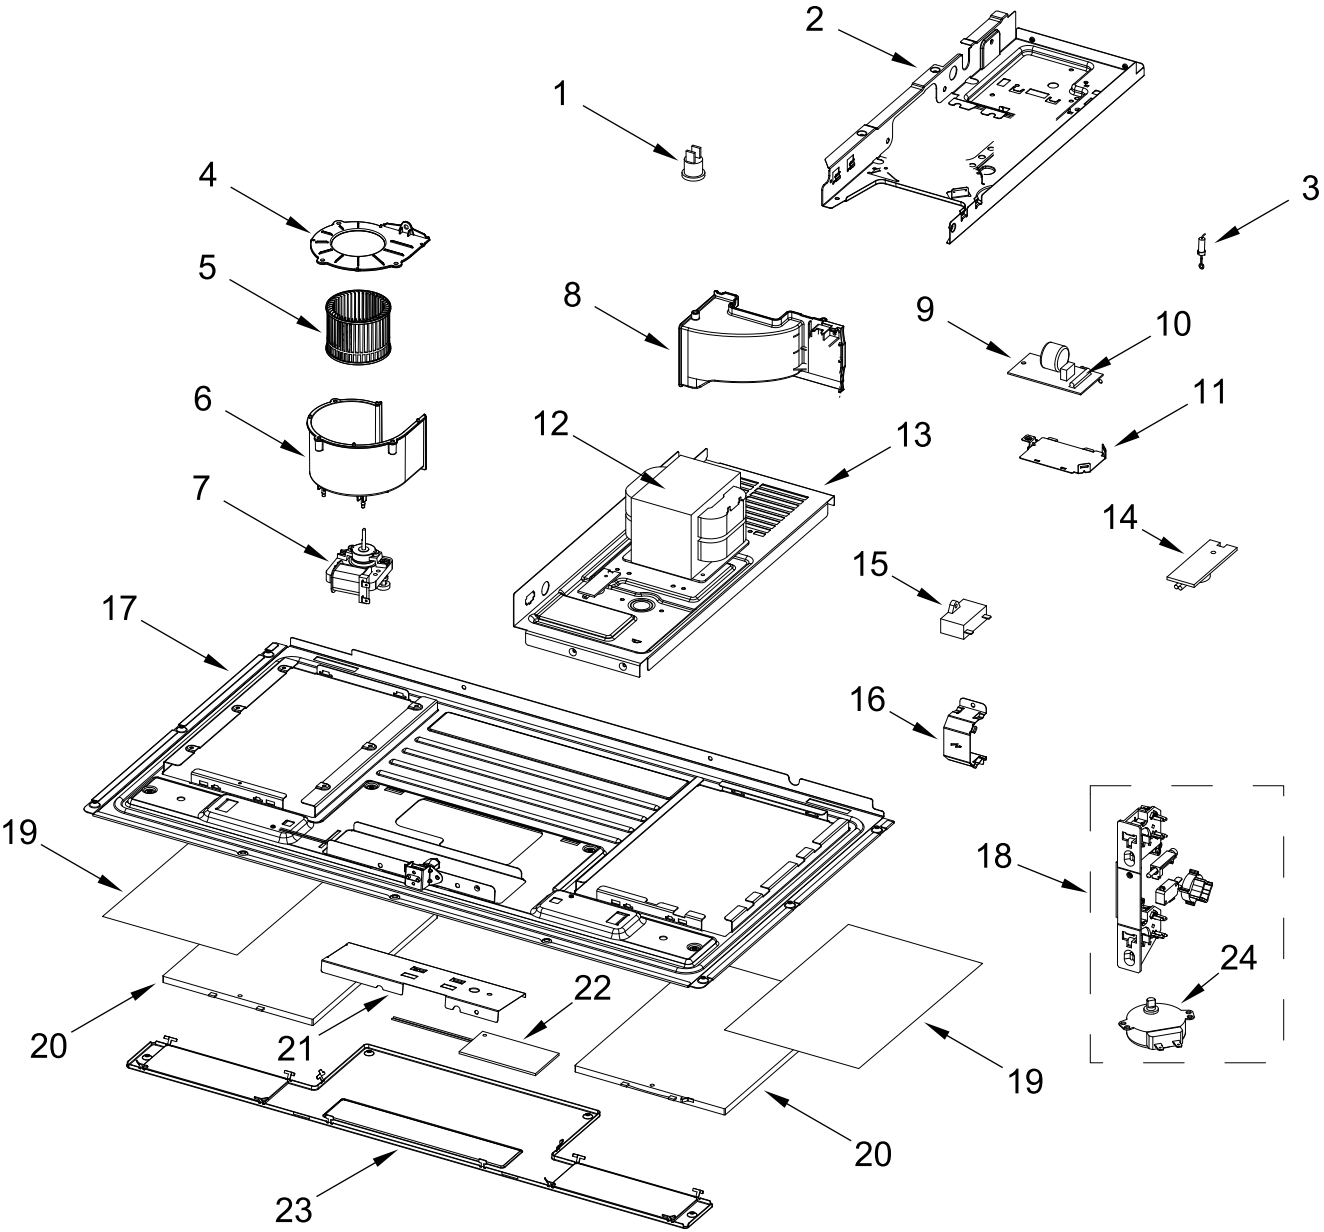

INTERIOR AND VENTILATION PARTS

INTERIOR AND VENTILATION PARTS

<u>Illus.</u> <u>No.</u>	<u>Part No.</u>	<u>Description</u>	<u>Illus.</u> <u>No.</u>	<u>Part No.</u>	<u>Description</u>	<u>Illus.</u> <u>No.</u>	<u>Part No.</u>	<u>Description</u>
1	W11378281	Thermostat, Cavity	10	W10138793	Fuse	18	W11479930	Assembly, Interlock (Includes Switches)
2	W11440761	Plate, Chassis	11	W10313274	Bracket, Noise Filter	19	W11284565	Filter, Charcoal
3	W10492278	Diode, High Voltage	12	W11334531	Transformer, High Voltage	20	W11206152	Filter, Grease
4	W11088345	Cover, Cooling Fan	13	W11164809	Chassis, Transformer	21	W11086295	Reflector, Lamp
5	W11088354	Wheel, Cooling Fan	14	W10536989	Thermistor, PCBA	22	W11384716	Lamp, LED
6	W11088352	Housing, Cooling Fan	15	W11196080	Capacitor, High Voltage	23	W11206153	Assembly, Glass Holder
7	W11325927	Motor, Cooling Fan	16	W11095808	Bracket, Capacitor	24	W11044953	Motor, Door Eject
8	W11088358	Air Guide, Magnetron	17	W11159942	Plate, Bottom			
9	W10531156	Board, Filter