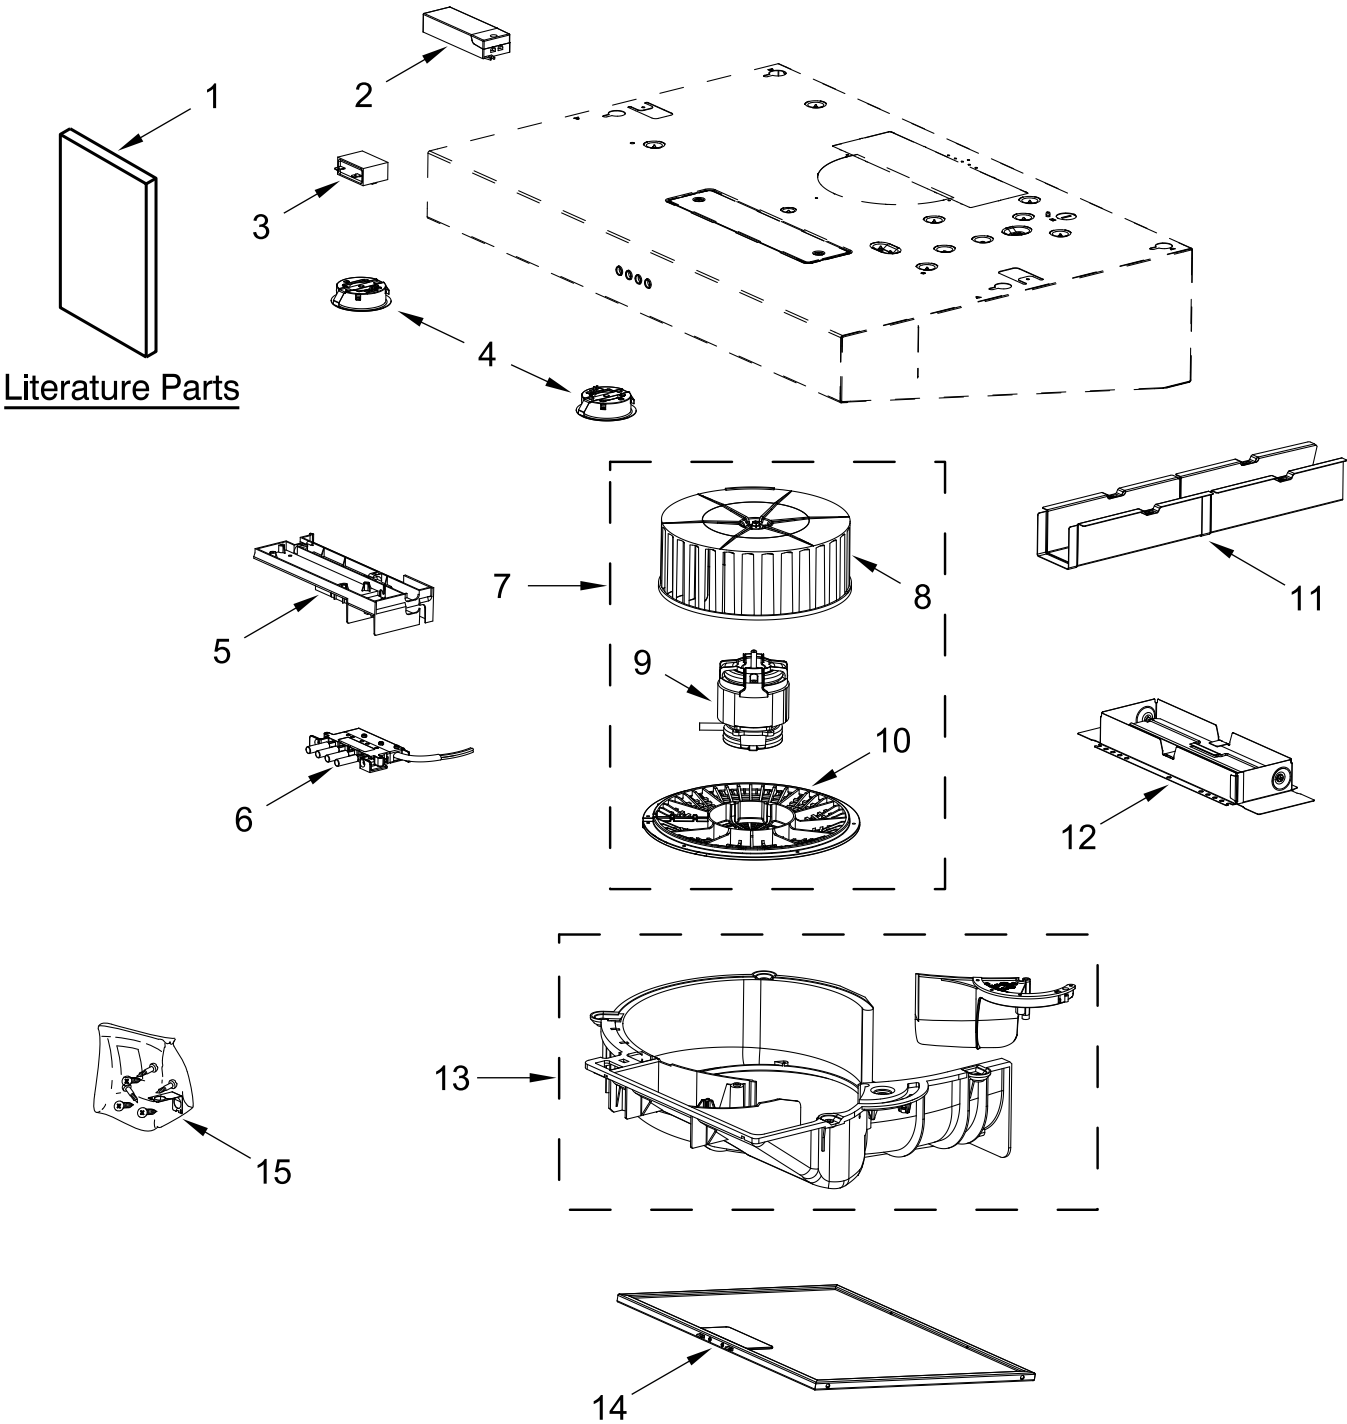

30" & 36" UNDERCABINET VENT HOODS

MODELS:

WVU37UC0FS1 (Stainless)

WVU37UC6FS1 (Stainless)

HOOD PARTS

HOOD PARTS

<u>Illus. No.</u>	<u>Part No.</u>	<u>Description</u>
1		Literature Parts
	W10907132	Use and Care Guide
2	W11281878	Driver, LED
3	W11099740	Capacitor
4	W10862081	Light, LED
5	W11099745	Mount, Control

<u>Illus. No.</u>	<u>Part No.</u>	<u>Description</u>
6	W11099719	Control, Electronic
7	W11099742	Assembly, Fan Motor
8	W11099714	Blade, Fan
9	W11099715	Motor, Fan
10	W11099743	Grille, Blower
11	W11099746	Box, Junction

<u>Illus. No.</u>	<u>Part No.</u>	<u>Description</u>
12	W10291572	Damper, Hood
13	W11099741	Conveyor, Motor
14		Filter, Grease
	W11099795	30" Model Only
	W11099755	36" Model Only
15	W11099760	Hardware, Installation