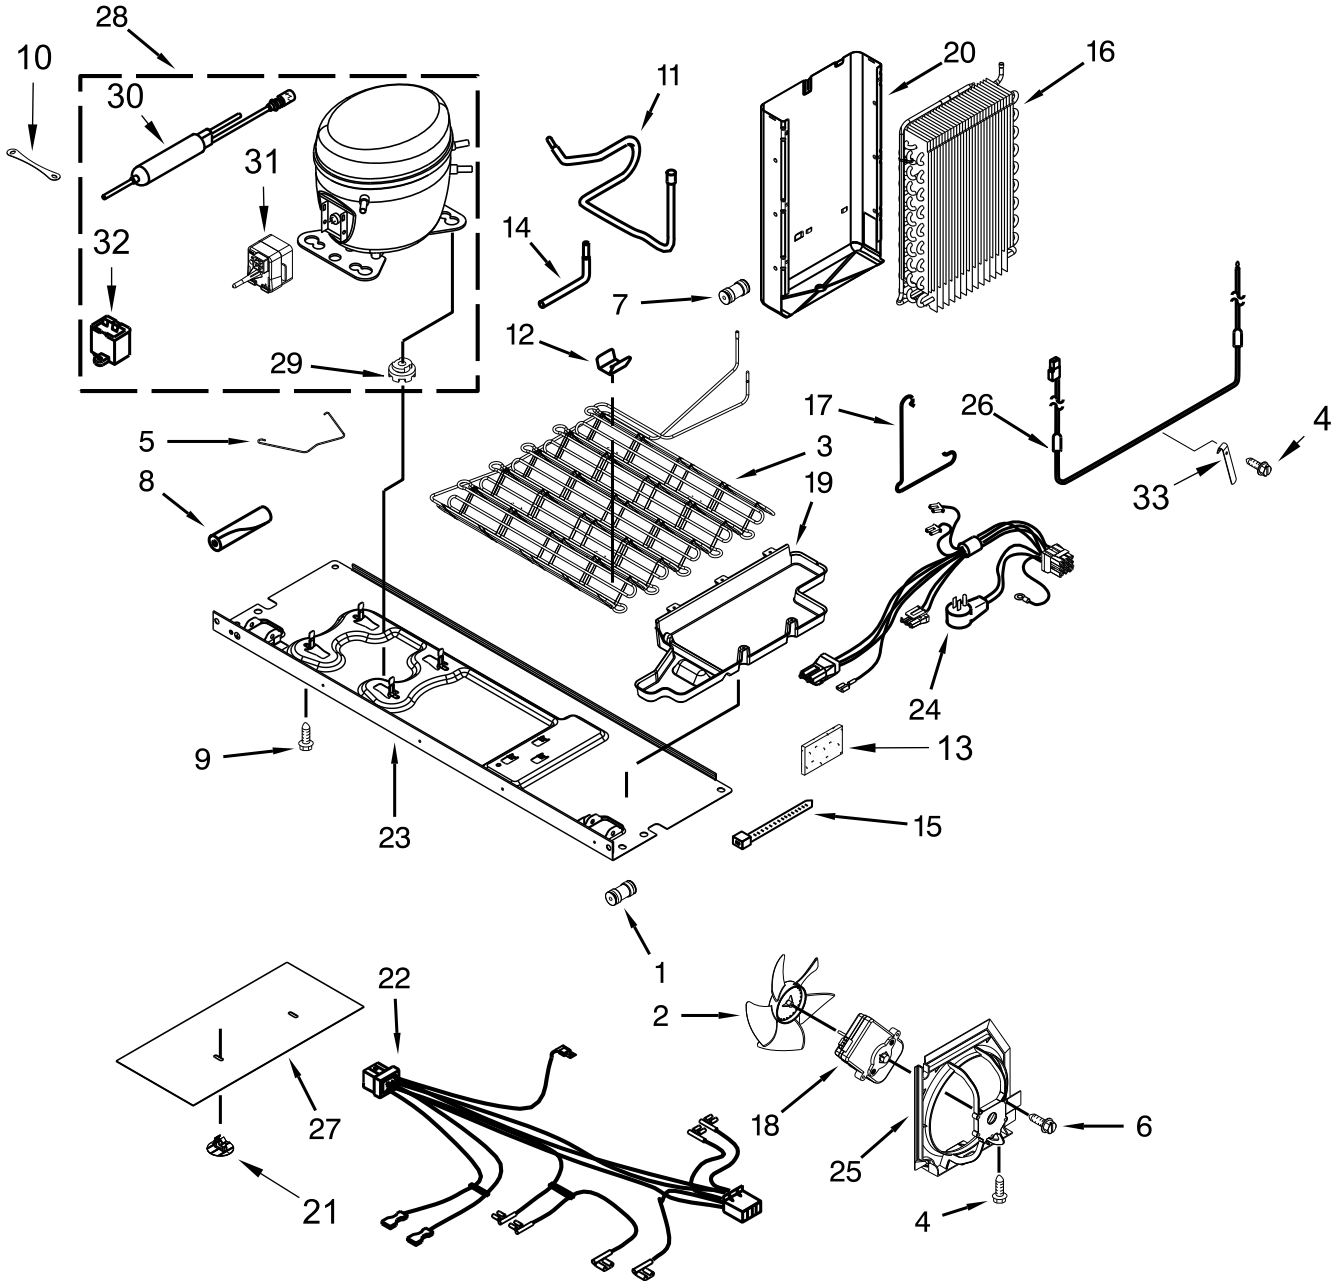

UNIT PARTS

UNIT PARTS

<u>Illus.</u> <u>No.</u>	<u>Part No.</u>	<u>Description</u>	<u>Illus.</u> <u>No.</u>	<u>Part No.</u>	<u>Description</u>	<u>Illus.</u> <u>No.</u>	<u>Part No.</u>	<u>Description</u>
1	W10271541	Connector, Union	16	W11357917	Evaporator	28	W11358352	Compressor
2	2225834	Blade, Fan			(Also Order the Following Lokring Parts)			(Also Order the Following Lokring Parts)
3	W10240365	Assembly, Condenser		W11504448	5/1.8 NR AL 00 (Capillary Tube to Evaporator)		W11504415	8.5/8 NR MS 00 (Suction Tube to Compressor)
		(Also Order the Following Lokring Parts)		W11506620	8 NK AL 00 (Suction Line to Evaporator)		W11504431	7/5 NR MS 00 (High Pressure Side to Compressor)
	W11506623	5 NK MS 00 (High Side to Condenser)	17	2161324	Clip, Defrost Heater		W11506619	8 NK MS 00 (Process Tube to Compressor)
	W11504445	5/4 NR MS 00 (Suction Line to Condenser)	18	W10909387	Motor, Condenser Fan			
4	W10142255	Screw	19	W10714793	Tray, Evaporator (Includes Gasket)	29	10835903	Grommet
5	W10174384	Strap, Bale	20	W11400741	Shield, Heat	30	W10805035	Drier (Service Drier Without Dye)
6	W10171469	Screw	21	W10815861	Clip, Bottom Cover			(Also Order the Following Lokring Parts)
7	W10277958	Connector, Water	22	W11291133	Unit, Wire Assembly		W11504433	6/4 NR MS 00 (Heat Loop to Drier)
8	W10303521	Sleeve	23	W10680691	Baseplate		W11504447	5/1.8 NR MS 00 (Capillary Tube to Drier)
9	W10142287	Screw	24	W10242407	Cord, Power			
10	2263990	Tie, Wire	25	W10251467	Baffle, Air			
11	W11506459	Suction, Tube	26	W11400732	Heater, Defrost			
12	W10248621	Clip, Condenser	27	W10284726	Cover, Unit Bottom	31	W10197428	Device, Combination Start (Start Relay and Overload)
13	2169104	Insulation, Sound Deadening						
14	W11457842	Tube, Process						
15	2205813	Tie, Wire				32	W10590083	Capacitor
						33	W11399994	Probe, Heat REFRIGERANT CHARGE 55 grams (R600A)