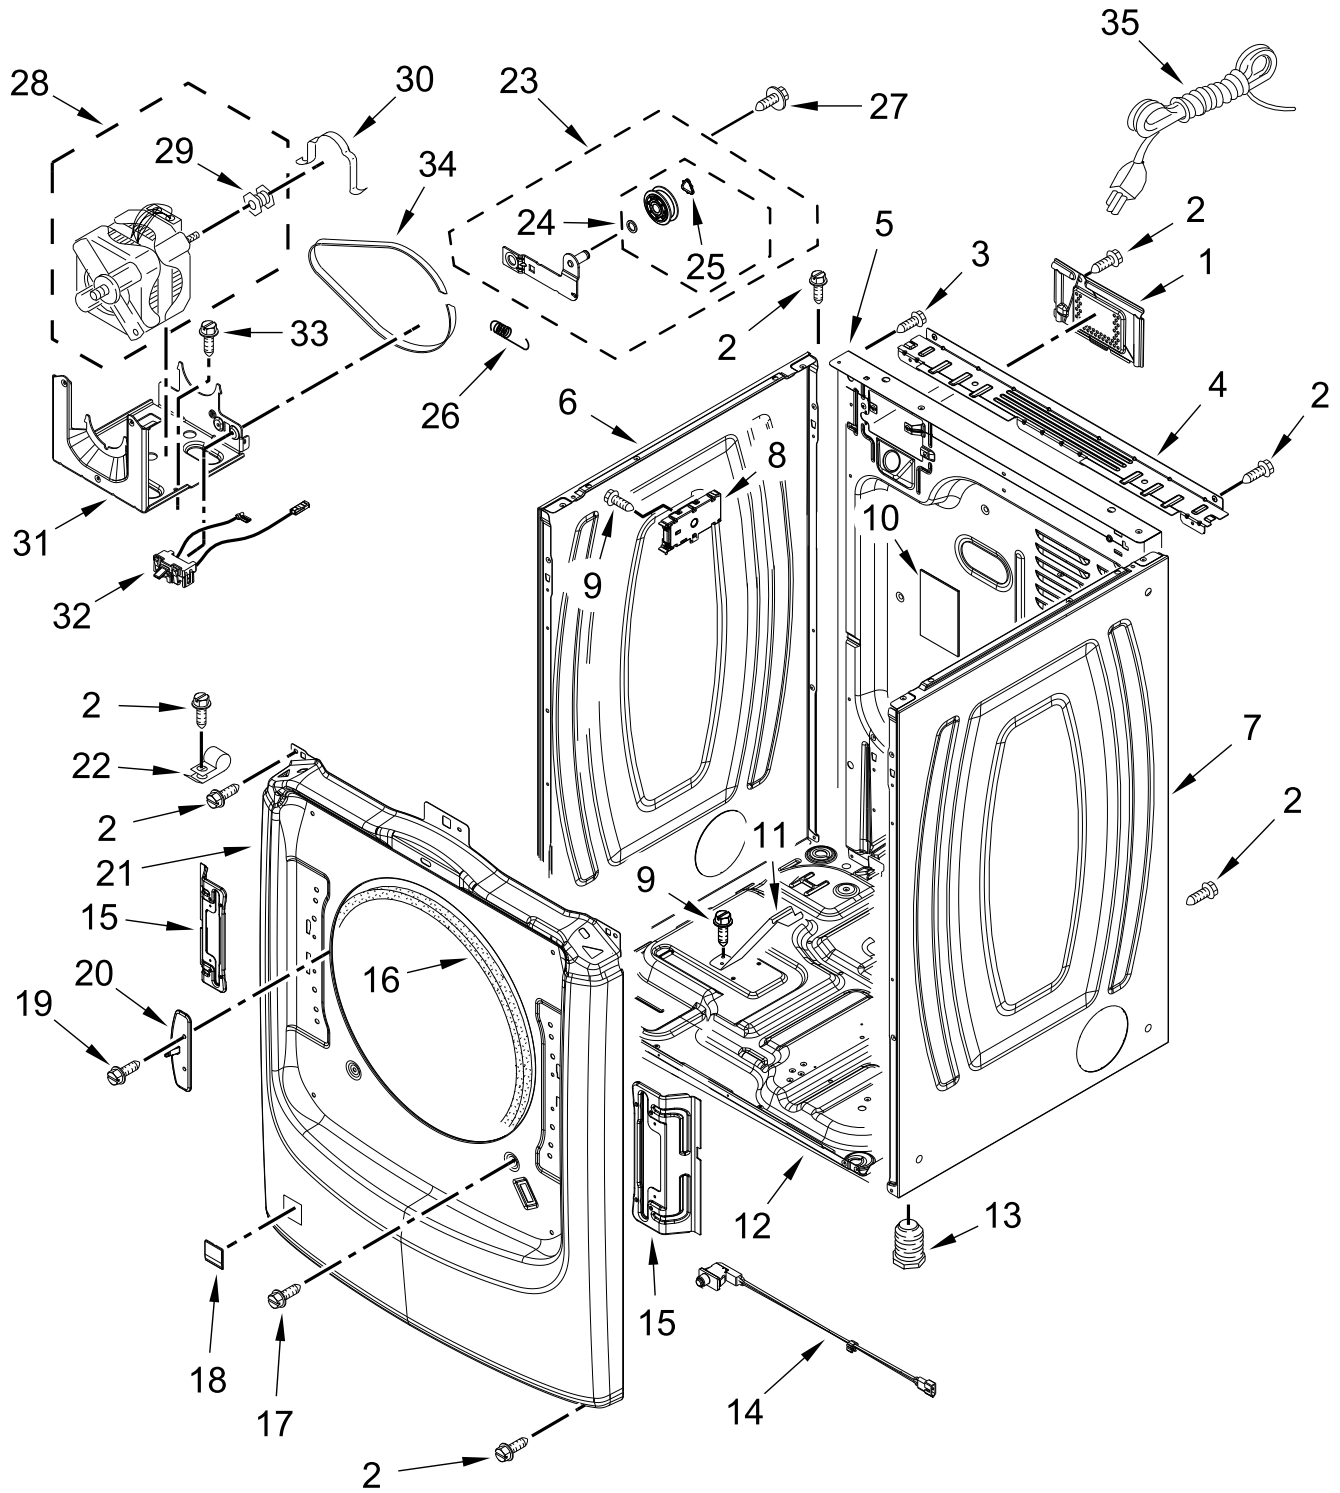

GAS DRYER

MODELS:

WGD5605MW0 (White)

TOP AND CONSOLE PARTS

TOP AND CONSOLE PARTS

<u>Illus. No.</u>	<u>Part No.</u>	<u>Description</u>	<u>Illus. No.</u>	<u>Part No.</u>	<u>Description</u>	<u>Illus. No.</u>	<u>Part No.</u>	<u>Description</u>
1		Literature Parts	3	693995	Screw	9	W10568405	Assembly, Speaker
	W11361424	Owners Manual	4	W11255768	Channel, Water	10		Console Assembly
	W11457204	Wiring Diagram	5	12990702	Screw		W11531673	White
	W11550663	Quick Start Guide	6	W10208198	Bracket, Console	11	W10884773	Badge
	W11459719	Tech Sheet	7	W11160620	Harness, User Interface	12	W11157863	Harness, Main Wiring
2		Top	8	W11231800	Seal			
	W10208383	White						

CABINET PARTS

CABINET PARTS

<u>Illus. No.</u>	<u>Part No.</u>	<u>Description</u>	<u>Illus. No.</u>	<u>Part No.</u>	<u>Description</u>	<u>Illus. No.</u>	<u>Part No.</u>	<u>Description</u>
1	8317339	Cover, Terminal Block	13	3392100	Foot, Dryer	25	W10512946	Washer, Tri Ring
2	3390647	Screw	14	W11307535	Assembly, Door Switch	26	W10446781	Spring, Idler
3	W10773242	Screw	15	W11084215	Bracket, Hinge	27	3389420	Screw
4	W10208382	Bracket, Rear	16	3387242	Seal, Front Panel	28	W11322192	Assembly, Motor
5	W10487431	Panel, Rear	17	3357011	Screw	29	8066184	Pulley, Motor
6		Panel, Side (Left)	18		Plug, Front Panel	30	W10121316	Clamp, Motor Mount
	W11177568	White				31	W11404905	Bracket, Motor Mounting
7		Panel, Side (Right)		8564457	White	32	W10774832	Switch, Broken Belt
	W11177569	White	19	W10288126	Screw	33	343641	Screw
8	W11546736	Appliance Control Unit (ACU)	20	W11126752	Strike, Door	34	3387610	Belt, Drive
			21		Panel, Front	35	W11308561	Cord, Power
9	693995	Screw		W11413344	White			DRYER EXHAUST KIT NOT INCLUDED
10	W10504381	Pad, Foam	22	3978776	Bracket, Gas Pipe			
11	8529757	Bracket, Burner	23	W10547287	Assembly, Idler			
12	8565046	Base, Cabinet	24	W10468057	Assembly, Pulley		W10323246	Kit, 4-Way Vent