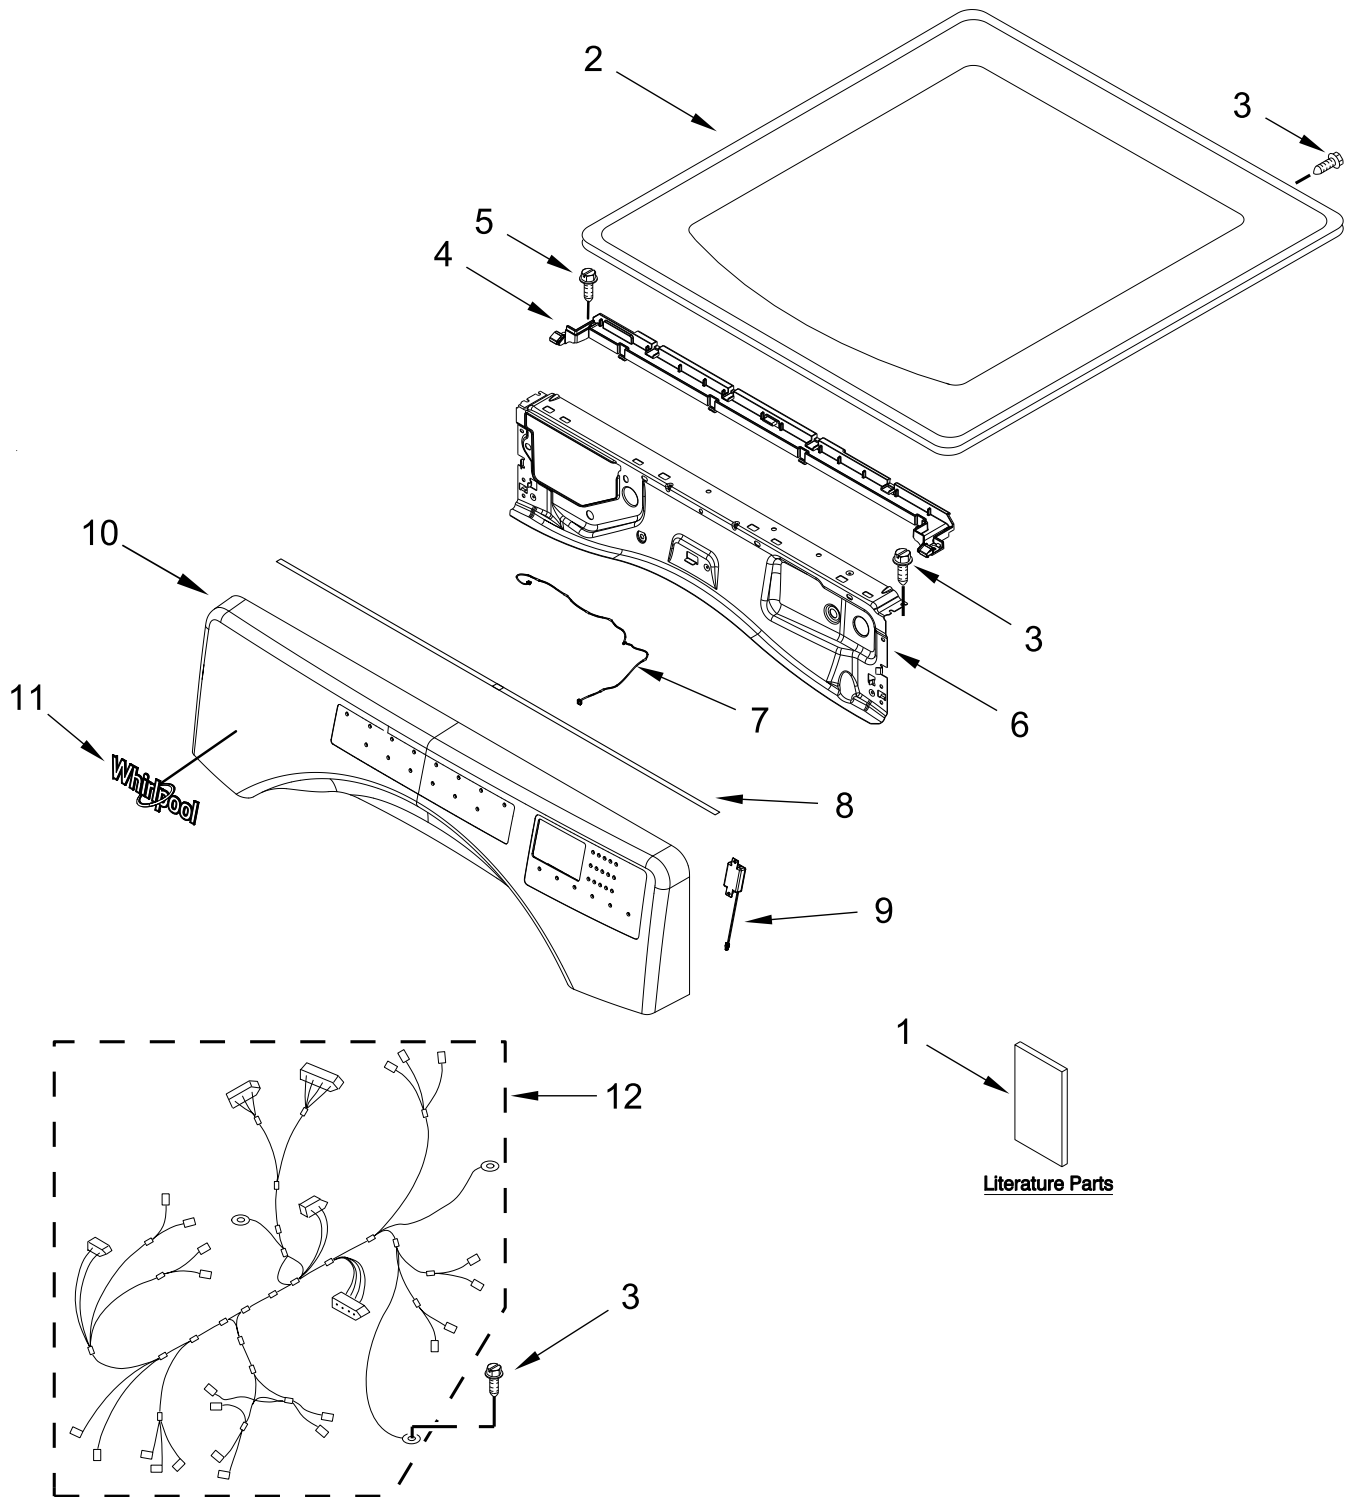

GAS DRYER

MODELS:

WGD5605MW0 (White)

TOP AND CONSOLE PARTS

TOP AND CONSOLE PARTS

<u>Illus. No.</u>	<u>Part No.</u>	<u>Description</u>	<u>Illus. No.</u>	<u>Part No.</u>	<u>Description</u>	<u>Illus. No.</u>	<u>Part No.</u>	<u>Description</u>
1		Literature Parts	3	693995	Screw	9	W10568405	Assembly, Speaker
	W11361424	Owners Manual	4	W11255768	Channel, Water	10		Console Assembly
	W11457204	Wiring Diagram	5	12990702	Screw		W11531673	White
	W11550663	Quick Start Guide	6	W10208198	Bracket, Console	11	W10884773	Badge
	W11459719	Tech Sheet	7	W11160620	Harness, User Interface	12	W11157863	Harness, Main Wiring
2		Top	8	W11231800	Seal			
	W10208383	White						

CABINET PARTS

CABINET PARTS

<u>Illus. No.</u>	<u>Part No.</u>	<u>Description</u>	<u>Illus. No.</u>	<u>Part No.</u>	<u>Description</u>	<u>Illus. No.</u>	<u>Part No.</u>	<u>Description</u>
1	8317339	Cover, Terminal Block	13	3392100	Foot, Dryer	25	W10512946	Washer, Tri Ring
2	3390647	Screw	14	W11307535	Assembly, Door Switch	26	W10446781	Spring, Idler
3	W10773242	Screw	15	W11084215	Bracket, Hinge	27	3389420	Screw
4	W10208382	Bracket, Rear	16	3387242	Seal, Front Panel	28	W11322192	Assembly, Motor
5	W10487431	Panel, Rear	17	3357011	Screw	29	8066184	Pulley, Motor
6		Panel, Side (Left)	18		Plug, Front Panel	30	W10121316	Clamp, Motor Mount
	W11177568	White				31	W11404905	Bracket, Motor Mounting
7		Panel, Side (Right)		8564457	White	32	W10774832	Switch, Broken Belt
	W11177569	White	19	W10288126	Screw	33	343641	Screw
8	W11546736	Appliance Control Unit (ACU)	20	W11126752	Strike, Door	34	3387610	Belt, Drive
			21		Panel, Front	35	W11308561	Cord, Power
9	693995	Screw		W11413344	White			DRYER EXHAUST KIT NOT INCLUDED
10	W10504381	Pad, Foam	22	3978776	Bracket, Gas Pipe			
11	8529757	Bracket, Burner	23	W10547287	Assembly, Idler			
12	8565046	Base, Cabinet	24	W10468057	Assembly, Pulley		W10323246	Kit, 4-Way Vent