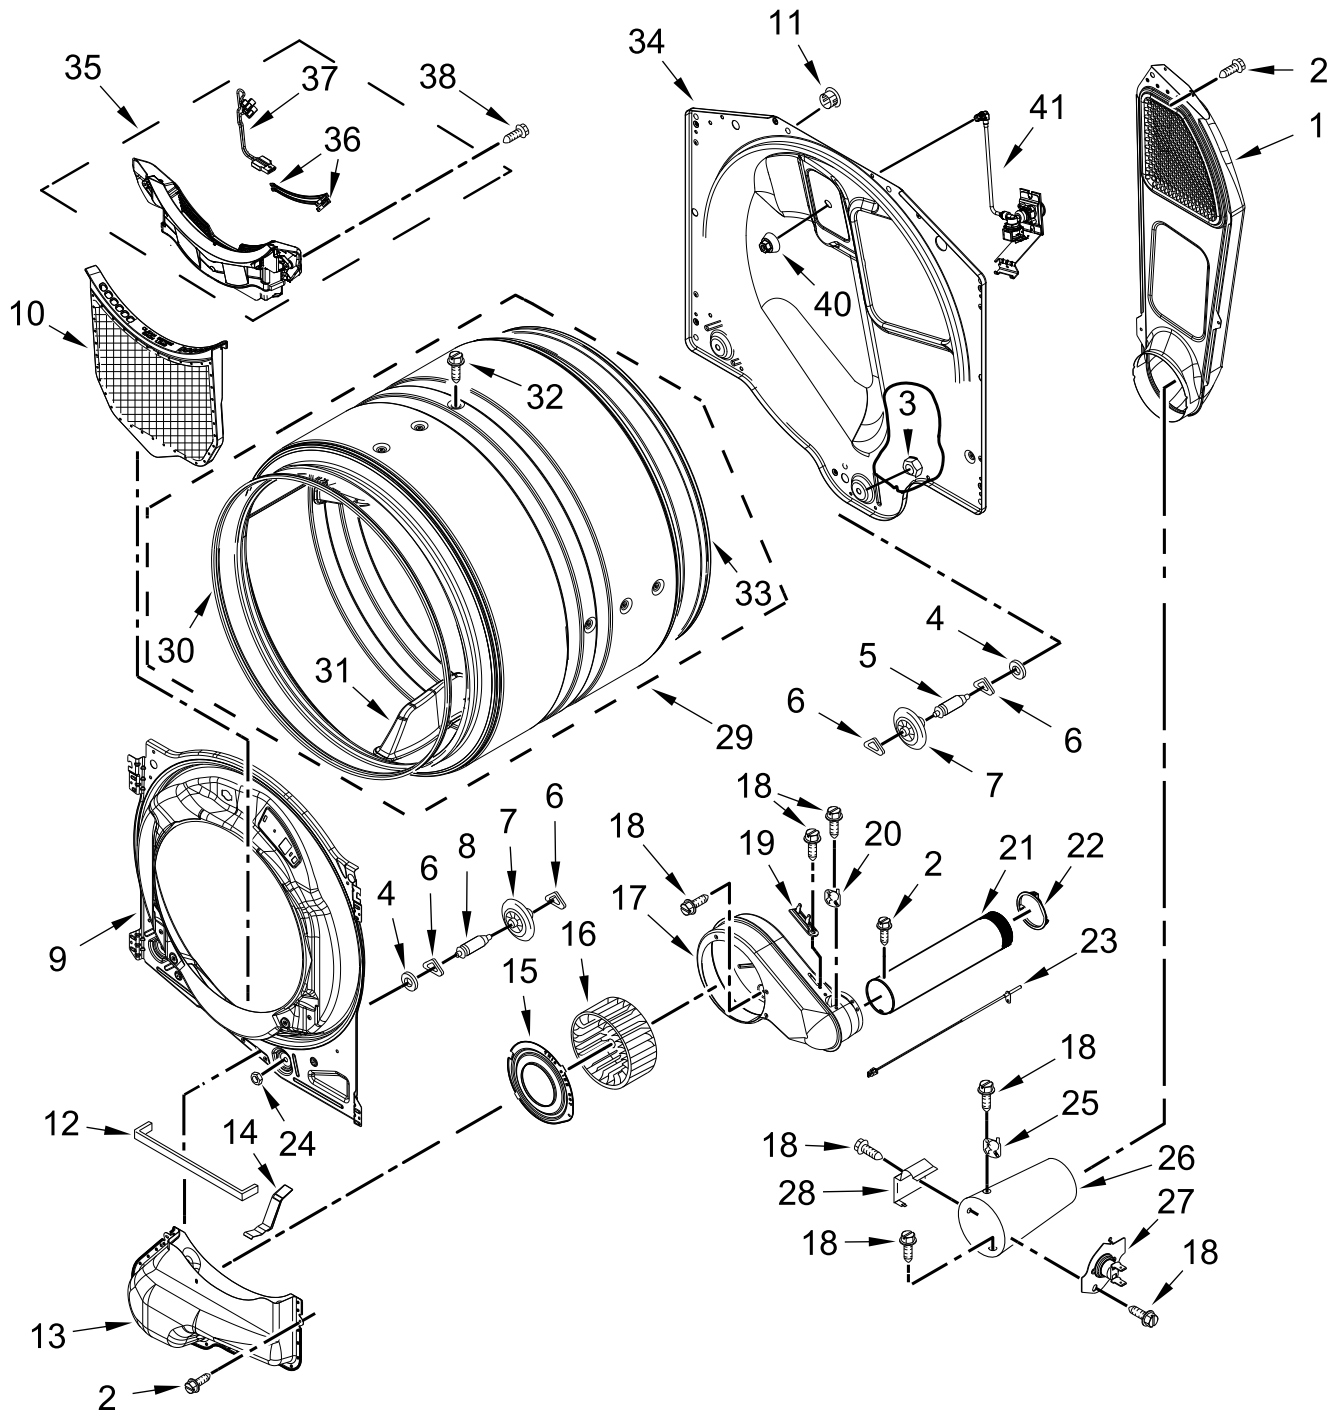

BULKHEAD PARTS

BULKHEAD PARTS

<u>Illus. No.</u>	<u>Part No.</u>	<u>Description</u>	<u>Illus. No.</u>	<u>Part No.</u>	<u>Description</u>	<u>Illus. No.</u>	<u>Part No.</u>	<u>Description</u>
1	W10293765	Assembly, Air Duct	13	W10211896	Assembly, Lint Duct	27	8573713	Cut-Off, Thermal
2	3390647	Screw	14	W10414388	Clip, Lint Duct	28	338906	Sensor, Radiant
3	W10001120	Nut, Hex (Left Hand Thread)	15	W11254843	Assembly, Collar (Includes Seal)	29	W10508188	Assembly, Drum (Complete)
4	3387459	Washer	16	697772	Wheel, Blower	30	W10521122	Seal, Drum Front
5	W10359272	Shaft, Drum Roller - Left Hand Thread	17	W10211911	Housing, Blower	31	W10416098	Baffle, Drum
6	W10512946	Washer, Tri Ring	18	693995	Screw	32	W10219342	Screw
7	W10314171	Roller, Support	19	W10693363	Fuse, Thermal (91C)	33	W10521118	Seal, Drum
8	W10359271	Shaft, Drum Roller - Right Hand Thread	20	8577274	Thermistor	34	W11162462	Bulkhead, Rear
9	W10673493	Bulkhead, Front	21	W10342188	Exhaust Pipe	35	W10672683	Assembly, Outlet Grill and Housing
10	W10516085	Lint Screen	22	W10344699	Collar, Duct	36	3387223	Sensor, Electrode
11	8529007	Plug, Rear Bulkhead	23	W10623852	Thermistor, Gas Inlet	37	W10298258	Harness, Sensor
12	W10211950	Seal, Housing Outlet	24	3934666	Nut, Hex	38	3387230	Screw