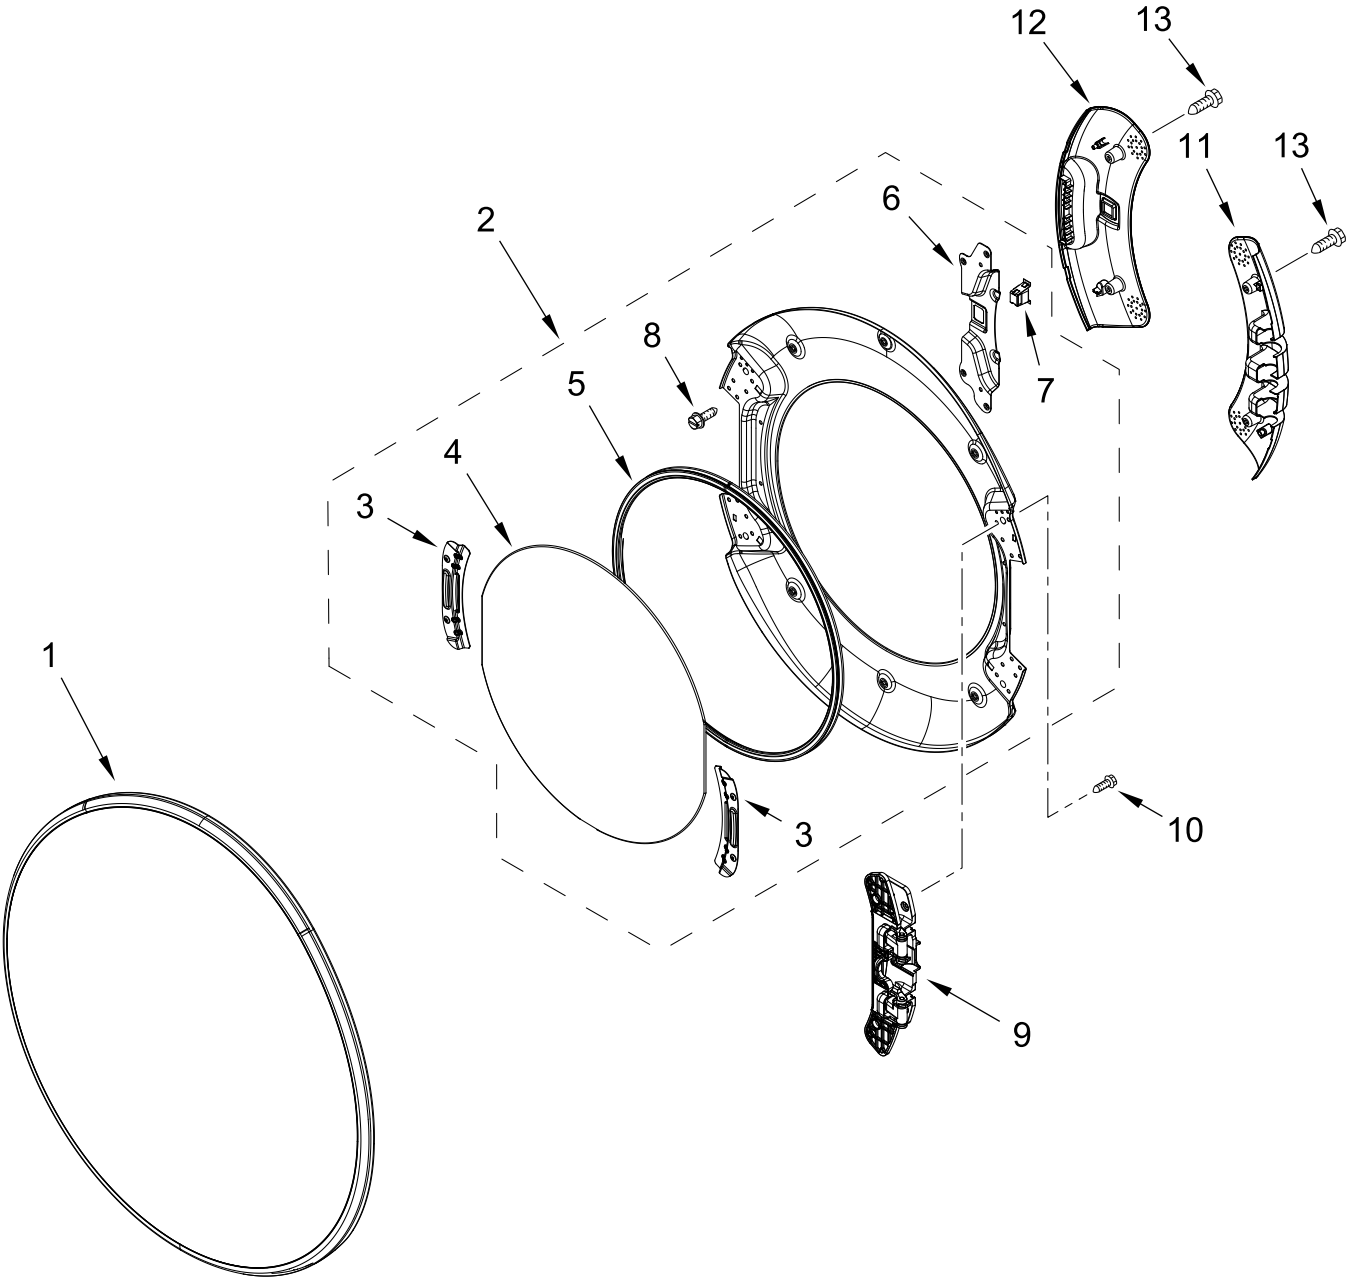

DOOR PARTS

DOOR PARTS

<u>Illus.</u> <u>No.</u>	<u>Part No.</u>	<u>Description</u>	<u>Illus.</u> <u>No.</u>	<u>Part No.</u>	<u>Description</u>	<u>Illus.</u> <u>No.</u>	<u>Part No.</u>	<u>Description</u>
1		Assembly, Outer Door	6	W11050690	Bracket, Door Catch	11	W11120174	Cover, Hinge
	W11320106	Black	7	W10208401	Assembly, Spring Catch	12	W11120683	Cover, Handle
2	W11122999	Assembly, Inner Door	8	W10288126	Screw	13	9742177	Screw
3	W11100789	Bracket, Glass	9	W11114011	Hinge Assembly			
4	W10891207	Glass, Door	10	8540479	Screw, Grounding			
5	W11183899	Seal, Glass