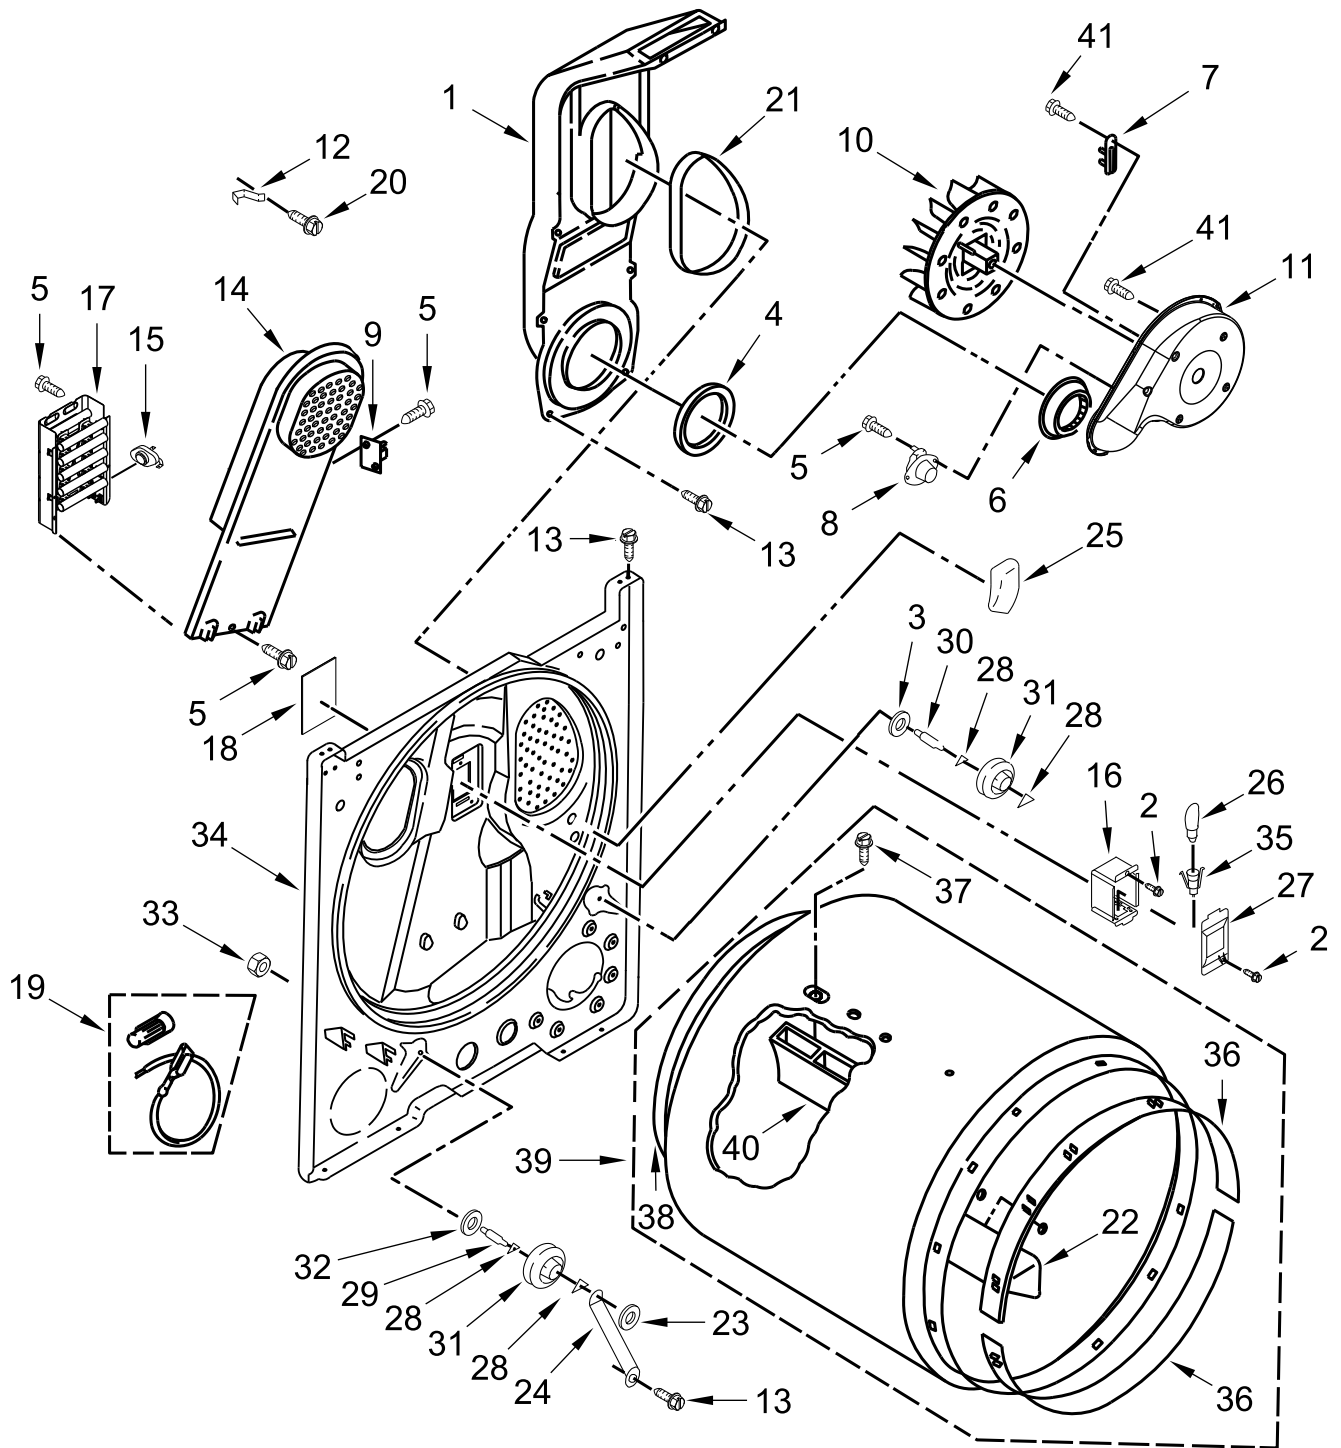

BULKHEAD PARTS

BULKHEAD PARTS

<u>Illus.</u> <u>No.</u>	<u>Part No.</u>	<u>Description</u>	<u>Illus.</u> <u>No.</u>	<u>Part No.</u>	<u>Description</u>	<u>Illus.</u> <u>No.</u>	<u>Part No.</u>	<u>Description</u>
1	W10798023	Assembly, Lint Chute	16	3977373	Bracket, Drum Light	30	W10359269	Shaft, Drum Roller - Right Hand Thread
2	3390647	Screw	17	W10724237	Element, Heater	31	3397590	Roller, Support
3	3388703	Washer	18	W10653662	Pad, Foam	32	348197	Washer
4	347139	Seal, Lint Chute	19	279457	Terminal Wire Kit (For Heater Element Wiring Harness Repair)	33	W10298789	Nut, Hex
5	3348629	Screw				34	W10714469	Bulkhead
6	W10389567	Shield, Exhaust	20	489463	Screw	35	W10214261	Socket, Light
7	3392519	Fuse, Thermal (91C)	21	339956	Seal	36	692526	Bearing, Ring
8	8577274	Thermistor	22	3403636	Baffle, Drum (Short)	37	W10219342	Screw
9	W10900067	Kit, Thermal Cut-Off (Includes Thermostat)	23	90296	Nut, Push On	38	W10856781	Seal, Rear Drum
10	694089	Wheel, Blower	24	W11032820	Bracket, Support	39	W10757750	Assembly, Drum (Complete)
11	8577230	Housing, Blower	25	W11424720	Pad, Sensor	40	692490	Baffle, Drum (Long)
12	3398161	Clip, Heater Box	26	3406124	Bulb, Light	41	90767	Screw
13	343641	Screw	27	3402841	Lens, Drum Light			
14	W11338355	Box, Heater	28	W10512946	Washer, Tri Ring			
15	3977767	Thermostat, 221 F (105 C)	29	W10359270	Shaft, Drum Roller - Left Hand Thread