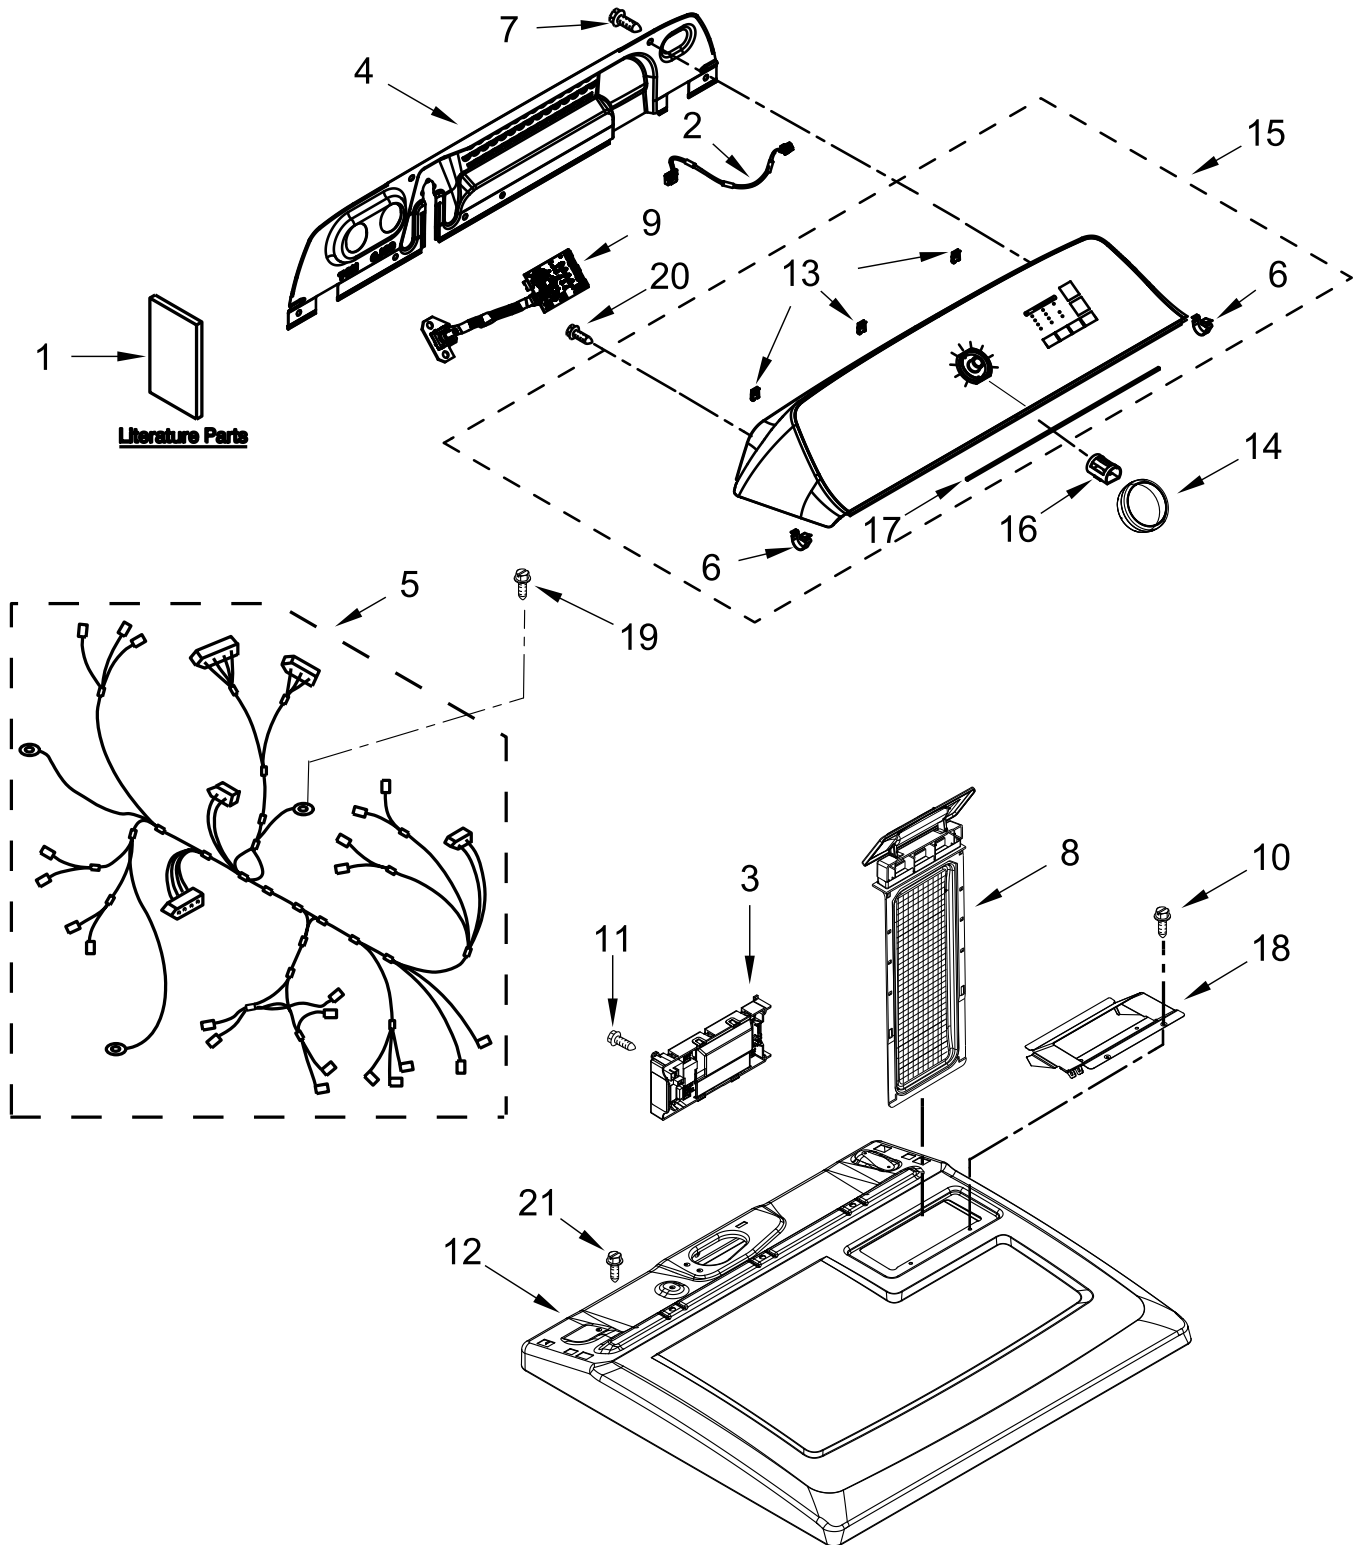

ELECTRIC DRYER

MODELS:

WED5010LW1 (White)

TOP AND CONSOLE PARTS

TOP AND CONSOLE PARTS

<u>Illus. No.</u>	<u>Part No.</u>	<u>Description</u>	<u>Illus. No.</u>	<u>Part No.</u>	<u>Description</u>	<u>Illus. No.</u>	<u>Part No.</u>	<u>Description</u>
1		Literature Parts	8		Lint Screen	15		Assembly, Console
	W11364660	Owners Manual		W11451393	White		W11394091	White
	W11565129	Tech Sheet	9	W11374901	Encoder, Mega Assembly	16	688805	Clip, Spring
	W11423864	Quick Start Guide				17	W10726632	Seal, Console
2	W11469485	HMI Harness	10	688983	Screw	18	W10662472	Collar, Lint Chute
3	W11581956	Appliance Control Unit (ACU)	11	3348629	Screw	19	W10773242	Screw
4	W10775189	Panel, Rear	12		Top	20	9740848	Screw
5	W11448299	Harness, Main		W10613389	White	21	343641	Screw
6	8312709	Clip, Console	13	W10298336	Nut, "U"			
7	693995	Screw	14	W11430050	Knob Assembly			