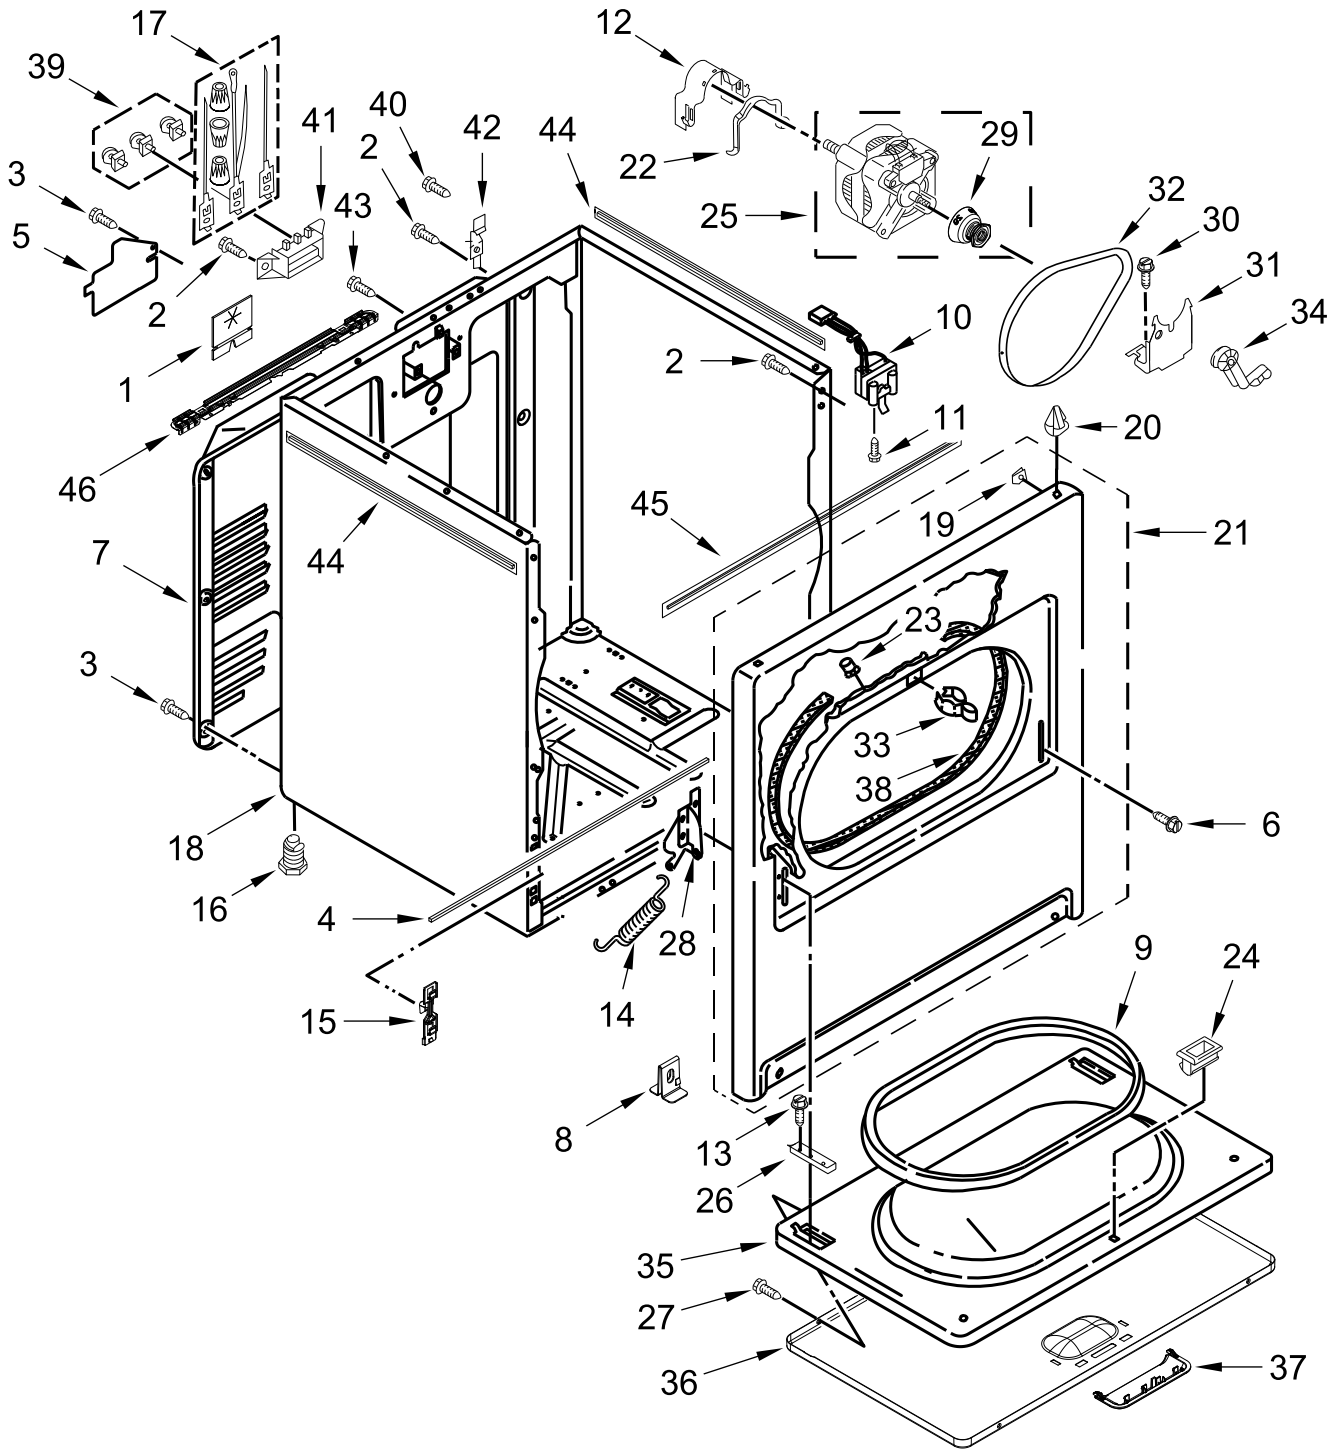

CABINET PARTS

CABINET PARTS

<u>Illus.</u> <u>No.</u>	<u>Part No.</u>	<u>Description</u>	<u>Illus.</u> <u>No.</u>	<u>Part No.</u>	<u>Description</u>	<u>Illus.</u> <u>No.</u>	<u>Part No.</u>	<u>Description</u>
1	W11198597	Pad, Power Cord	18		Cabinet	34	691366	Idler Assembly
2	3390631	Screw		8530603	White	35	695737	Door, Rear
3	693995	Screw	19	98234	Clip, Ground	36		Door, Front
4	W10841728	Seal, Spill Guard	20	8066092	Lock, Front Top		W10714515	White
5	W11219688	Cover, Terminal Block	21		Panel, Front	37		Handle, Door
6	342043	Screw		W10664693	White		W10714516	White
7	W10571724	Panel, Rear	22	W10121316	Clamp, Motor Mount	38	W10803476	Assembly, Seal and Bearing
8	W10575896	Clip, Spring	23	685203	Clip, Felt Pad	39	3393008	Screw
9	W10823580	Seal, Door	24	3389441	Assembly, Door Catch	40	343641	Screw
10	W10569603	Switch, Door	25	W10396029	Assembly, Motor	41	3397659	Block, Terminal
11	697773	Screw	26	337189	Clip, Hinge	42	W10641296	Hinge, Top
12	3404162	Clamp, Motor (With Shield)	27	342055	Screw	43	W10773242	Screw
13	3357011	Screw	28	8066056	Hinge, Door (Right)	44	W10316529	Seal, Foam
14	W10041960	Spring, Door		8066057	Hinge, Door (Left)	45	W10316619	Seal, Spill Guard
15	W10775448	Clip, Front Panel	29	8066184	Pulley, Motor	46	W10641295	Bracket, Rear
16	W10561321	Foot, Dryer	30	3400500	Bolt			
17	279318	Terminal, Brass and Tinned (Includes Terminal Block Screw Kit)	31	348780	Base, Motor			
			32	W10131364	Belt, Drive			
			33	696144	Strike, Door