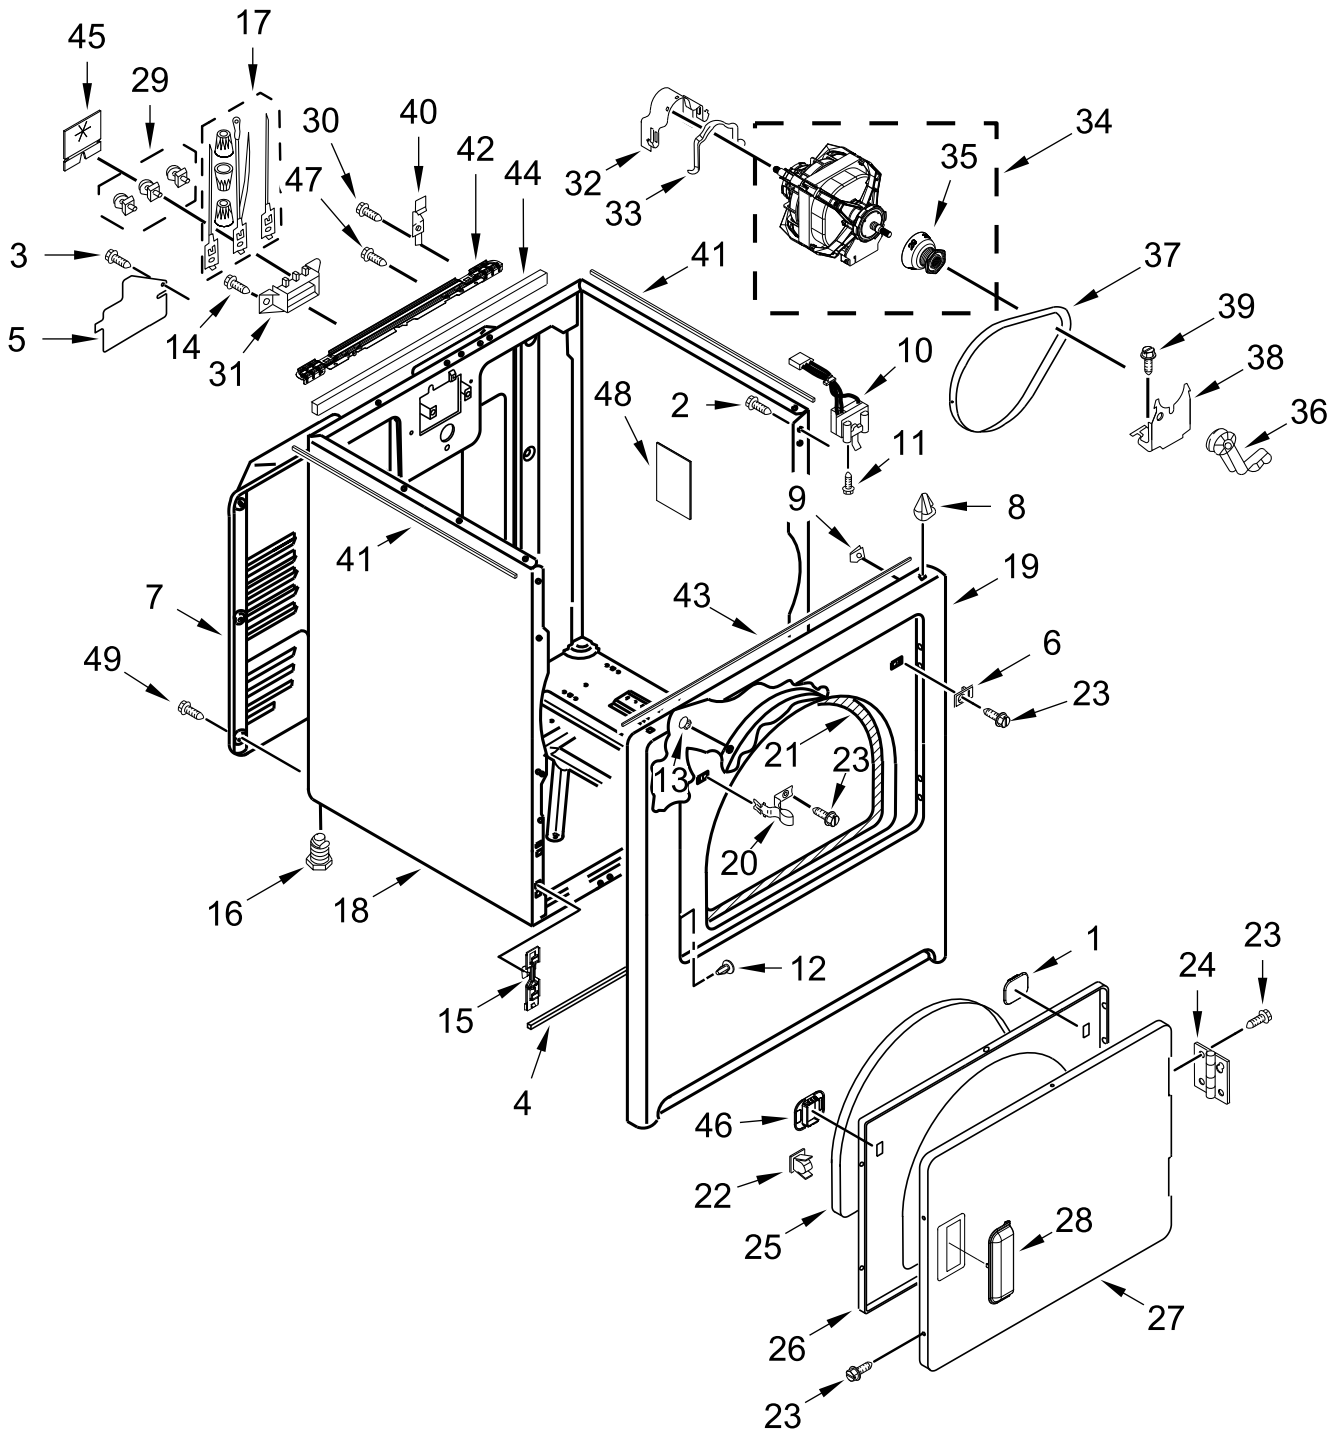

CABINET PARTS

CABINET PARTS

<u>Illus.</u> <u>No.</u>	<u>Part No.</u>	<u>Description</u>	<u>Illus.</u> <u>No.</u>	<u>Part No.</u>	<u>Description</u>	<u>Illus.</u> <u>No.</u>	<u>Part No.</u>	<u>Description</u>
1	W10529198	Cover, Door Catch	19		Panel, Front	34	W10396029	Assembly, Motor
2	3390631	Screw		W10664697	White	35	8066184	Pulley, Motor
3	693995	Screw	20	W11224633	Strike, Door	36	691366	Idler Assembly
4	W10841728	Seal, Spill Guard	21	W10803476	Assembly, Seal and Bearing	37	W10131364	Belt, Drive
5	W11219688	Cover, Terminal Block	22	W11224630	Assembly, Door Catch	38	348780	Base, Motor
6	W10567345	Plug, Strike	23	342055	Screw	39	3400500	Bolt
7	W10634729	Panel, Rear	24	W10362431	Assembly, Hinge and Pin	40	W10641296	Hinge, Top
8	8066092	Lock, Front Top	25	W10730752	Seal, Door	41	W10316529	Seal, Foam
9	98234	Clip, Ground	26	W10463967	Door, Inner	42	W10641295	Bracket, Rear
10	W10569603	Switch, Door	27		Door, Front	43	W10316619	Seal, Spill Guard
11	697773	Screw		W10714510	White	44	W10685675	Seal, Rear Panel
12	W11308618	Cover, Hinge Hole	28		Handle, Door	45	W11198597	Pad, Power Cord
13	685203	Clip, Felt Pad		W10714516	White	46	W10529197	Bezel, Door Catch
14	3393008	Screw	29	279393	Screw Kit, Terminal Block	47	343641	Screw
15	W10775448	Clip, Front Panel	30	W10773242	Screw	48	W10653662	Pad, Foam
16	W10779369	Foot, Dryer	31	3397659	Block, Terminal	49	9740848	Screw
17	279318	Terminal, Brass and Tinned (Includes Terminal Block Screw Kit)	32	3404162	Clamp, Motor (With Shield)			
18	8530603	Cabinet White	33	W10121316	Clamp, Motor Mount