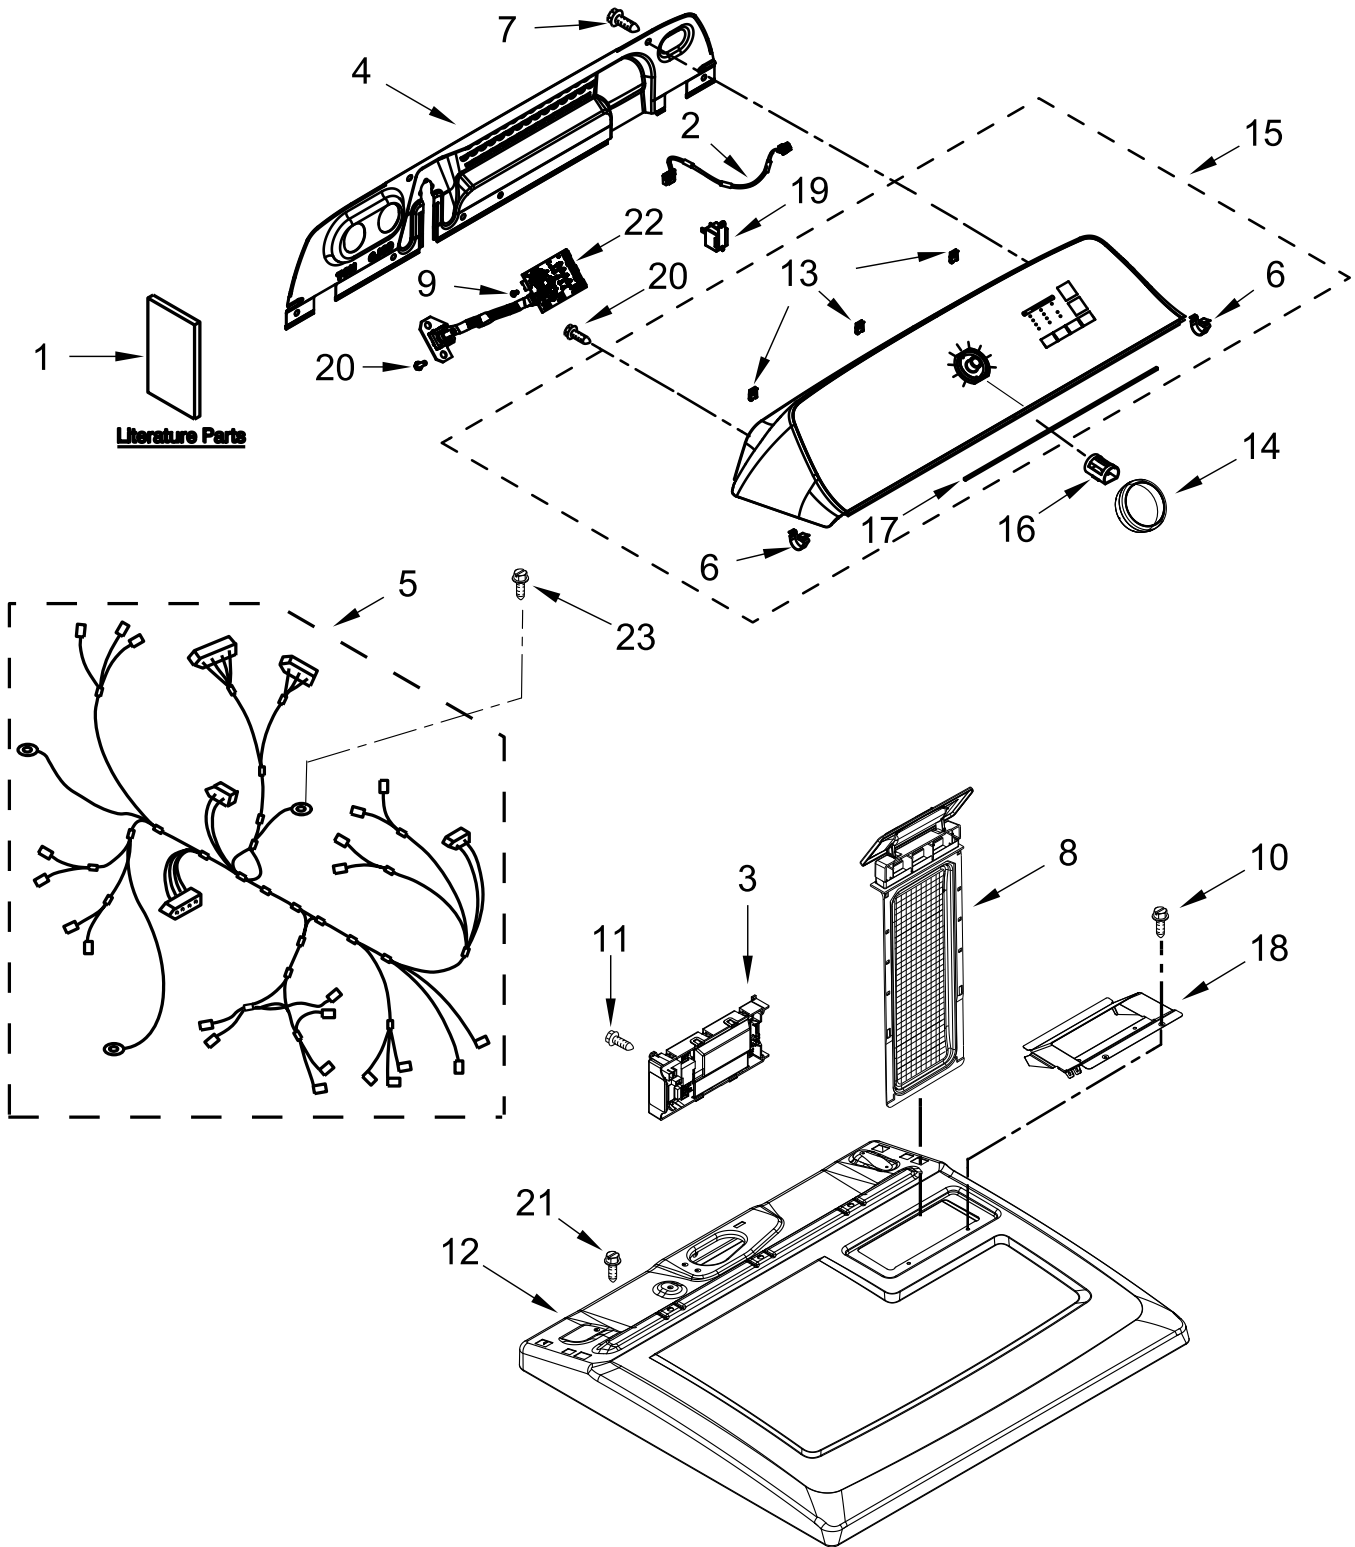

ELECTRIC DRYER

MODELS:

WED5050LW0 (White)

TOP AND CONSOLE PARTS

TOP AND CONSOLE PARTS

<u>Illus. No.</u>	<u>Part No.</u>	<u>Description</u>	<u>Illus. No.</u>	<u>Part No.</u>	<u>Description</u>	<u>Illus. No.</u>	<u>Part No.</u>	<u>Description</u>
1		Literature Parts	9	8540727	Screw	20	9740848	Screw
	W11364660	Owners Manual	10	688983	Screw	21	343641	Screw
	W11432655	Tech Sheet	11	3348629	Screw	22	W11374901	Encoder, Mega Assembly
	W11423864	Quick Start Guide	12		Top	23	W10773242	Screw
2	W11463863	HMI Harness		W10613389	White			
3	W11545315	Appliance Control Unit (ACU)	13	W10298336	Nut, "U"			
4	W10775189	Panel, Rear	14	W11430050	Knob Assembly			
5	W11394220	Main Harness	15		Assembly, Console			
6	8312709	Clip, Console		W11394096	White			
7	693995	Screw	16	688805	Clip, Spring			
8	W11451393	Lint Screen	17	W10726632	Seal, Console			
			18	W10662472	Collar, Lint Chute			
			19	694419	Buzzer, Mini			