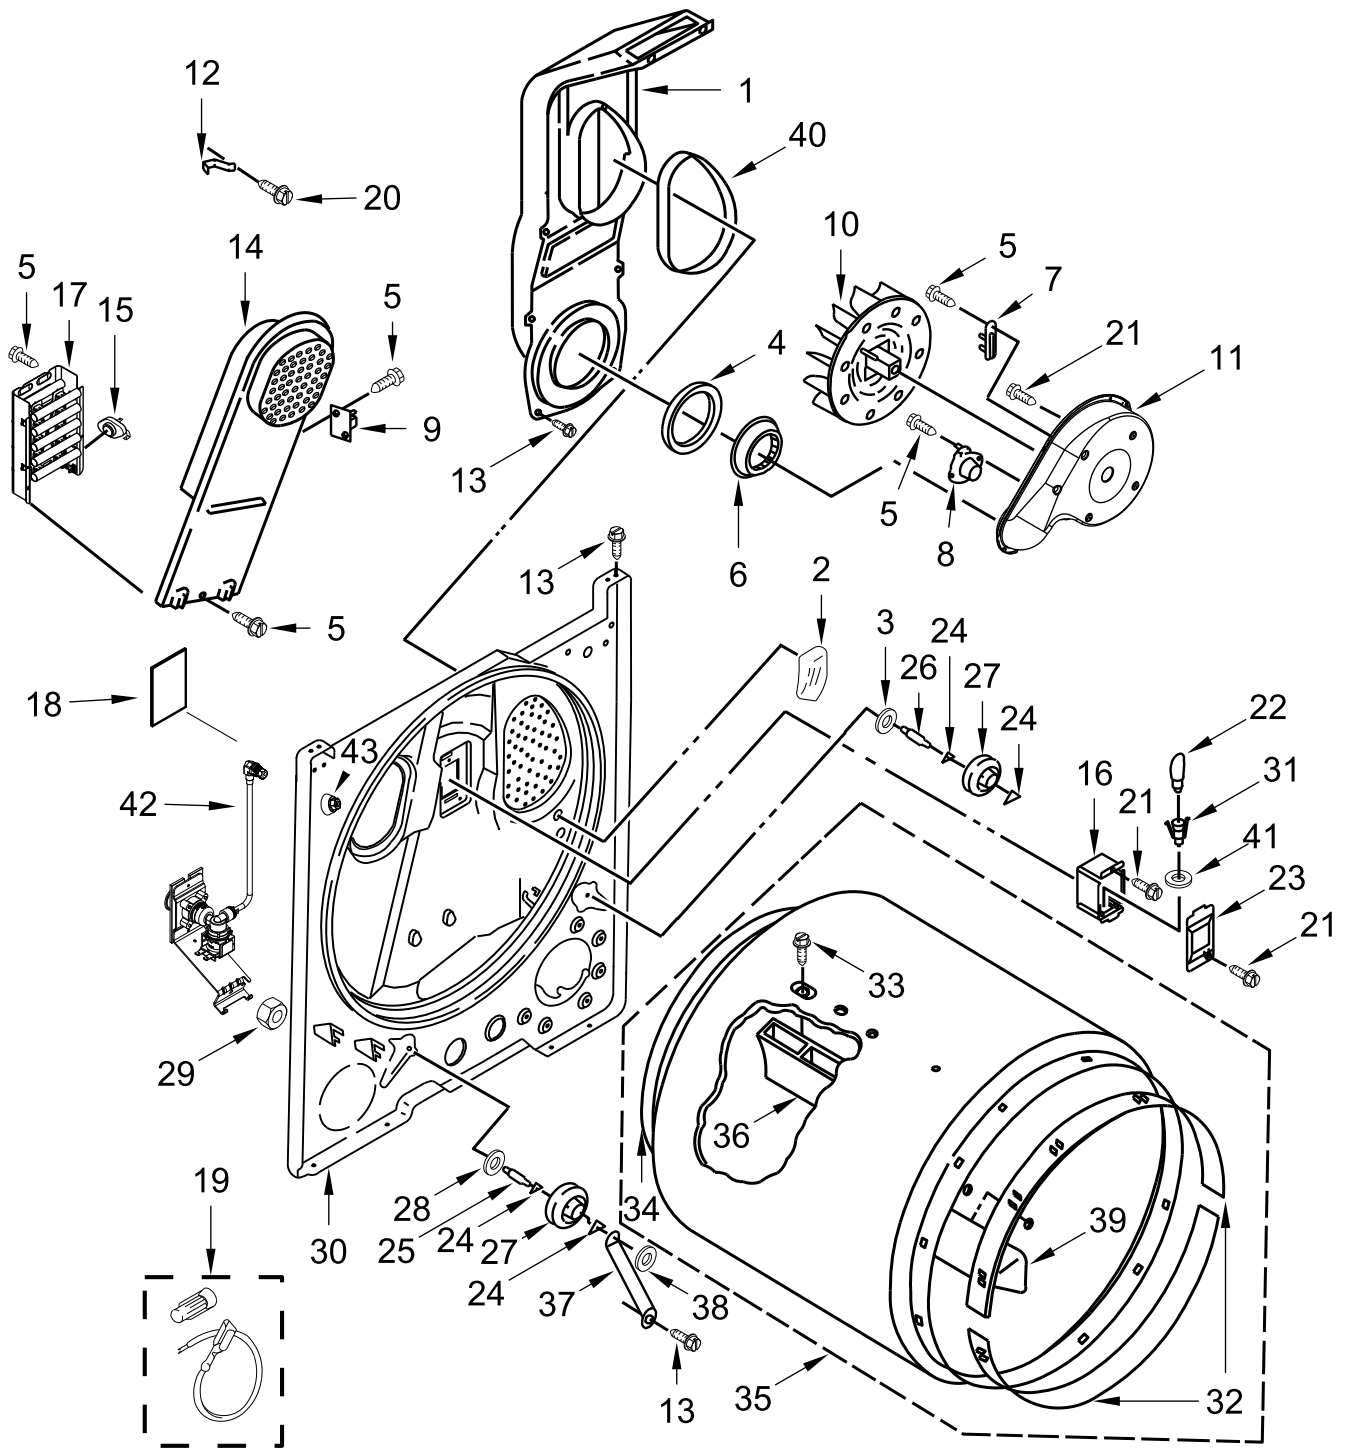

BULKHEAD PARTS

BULKHEAD PARTS

<u>Illus. No.</u>	<u>Part No.</u>	<u>Description</u>	<u>Illus. No.</u>	<u>Part No.</u>	<u>Description</u>	<u>Illus. No.</u>	<u>Part No.</u>	<u>Description</u>
1	W10798023	Assembly, Lint Chute	17	W10724237	Element, Heater	32	692526	Bearing, Ring
2	W10681051	Pad, Sensor	18	W10504381	Pad, Foam	33	W10219342	Screw
3	3388703	Washer	19	279457	Terminal Wire Kit (For Heater Element Wiring Harness Repair)	34	W10856781	Seal, Rear Drum
4	347139	Seal, Lint Chute				35	W10757750	Assembly, Drum (Complete)
5	90767	Screw	20	489463	Screw	36	692490	Baffle, Drum (Long)
6	W10389567	Shield, Exhaust	21	3390647	Screw	37	W11032820	Bracket, Support
7	3392519	Fuse, Thermal (91C)	22	3406124	Bulb, Light	38	90296	Nut, Push On
8	8577274	Thermistor	23	3402841	Lens, Drum Light	39	3403636	Baffle, Drum (Short)
9	W10900067	Kit, Thermal Cut-Off (Includes Thermostat)	24	W10512946	Washer, Tri Ring	40	339956	Seal
10	694089	Wheel, Blower	25	W10359270	Shaft, Drum Roller - Left Hand Thread	41	W10709380	Seal, Drum Light
11	8577230	Housing, Blower	26	W10359269	Shaft, Drum Roller - Right Hand Thread	42	W11135293	Valve and Hose Assembly
12	3398161	Clip, Heater Box	27	3397590	Roller, Support	43	W11100488	Nozzle, Cap
13	3390631	Screw	28	348197	Washer			
14	W11338355	Box, Heater	29	W10298789	Nut, Hex			
15	3977767	Thermostat, 221 F (105 C)	30	W10714471	Bulkhead			
16	3977373	Bracket, Drum Light	31	W10214261	Socket, Light