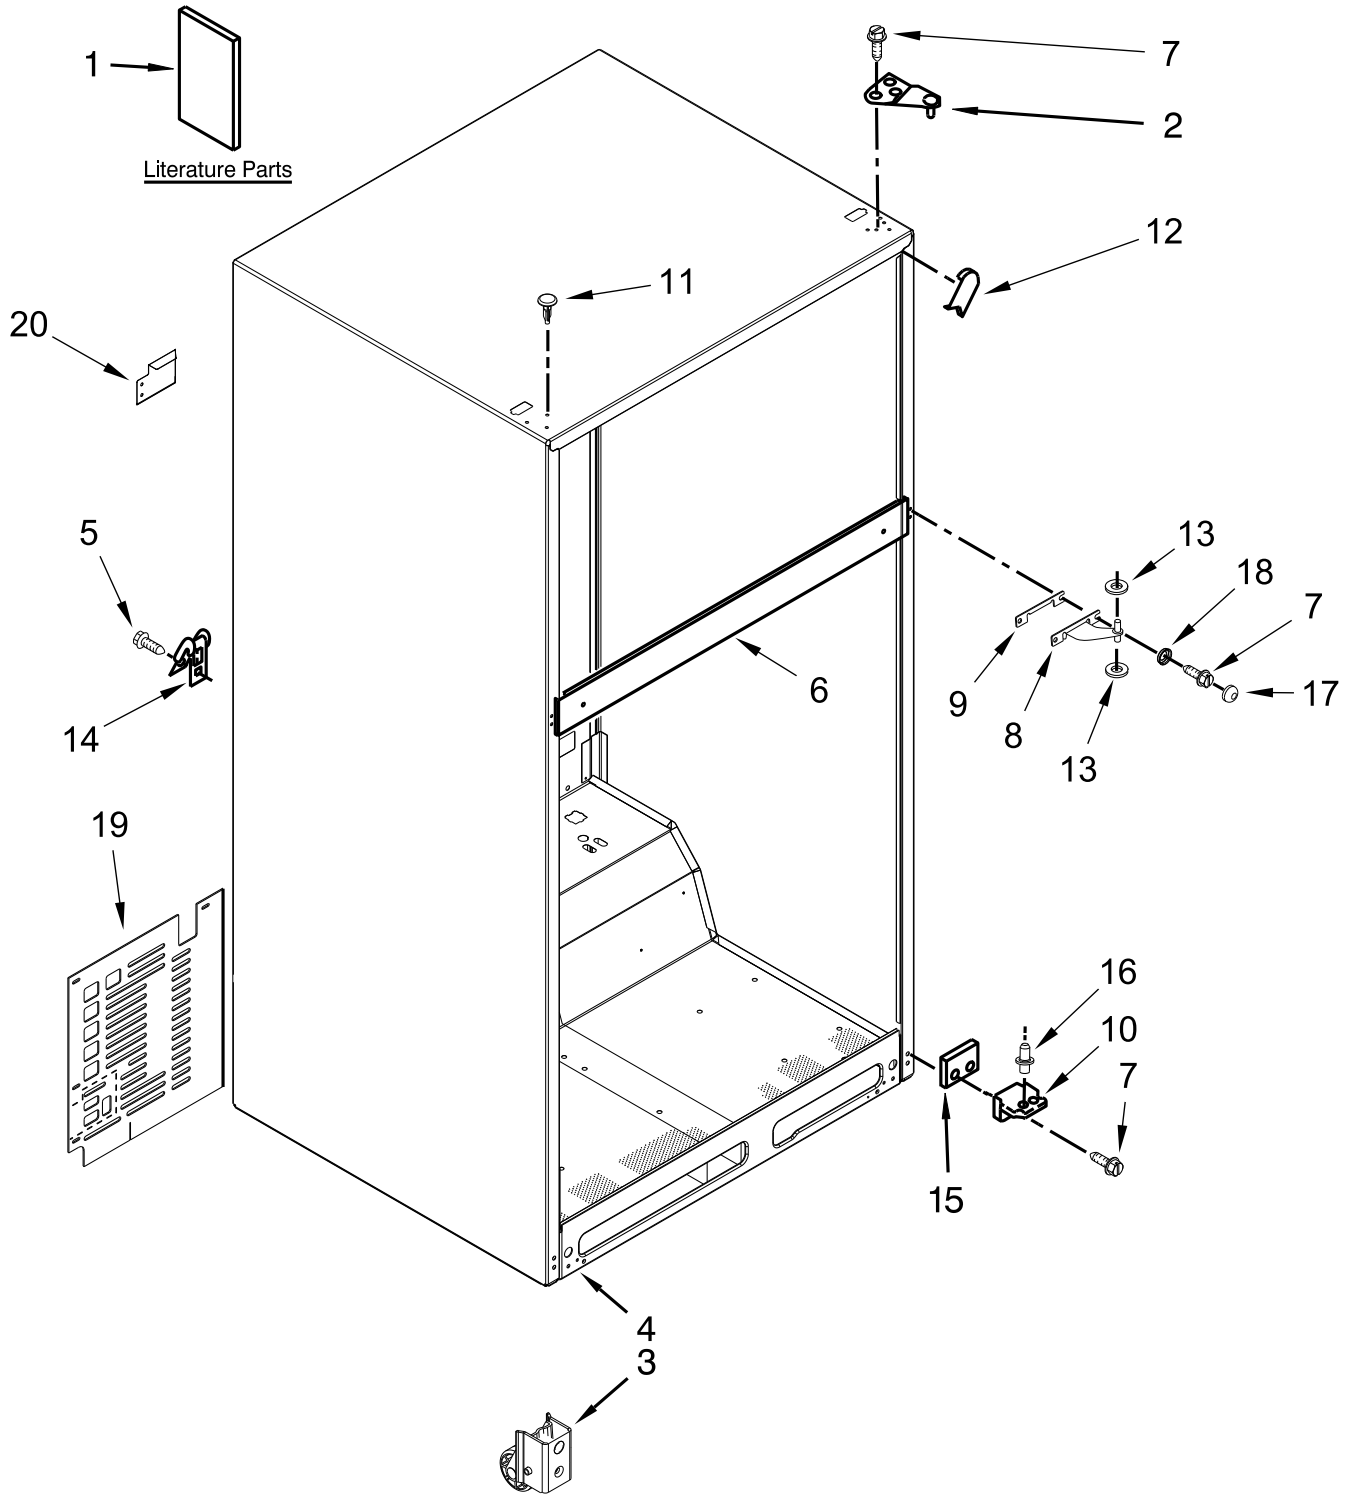

TOP MOUNT REFRIGERATOR

MODELS:

ART104TFDW03 (White)

ART104TFDB03 (Black)

CABINET PARTS

CABINET PARTS

<u>Illus. No.</u>	<u>Part No.</u>	<u>Description</u>	<u>Illus. No.</u>	<u>Part No.</u>	<u>Description</u>	<u>Illus. No.</u>	<u>Part No.</u>	<u>Description</u>
1		Literature Parts	8	2166086	Assembly, Hinge (Center)	13	487802	Washer
	W11511782	Tech Sheet				14	W11242280	Clamp, Power Cord
	W11507956	Use and Care Guide	9		Shim, Hinge Center	15	2201567	Shim, Hinge (Bottom)
	W11111536	Energy Guide		2166043	White	16	W10638688	Hinge Pin
2	2261963	Assembly, Top Hinge		2215385	Black	17		Cap, Dome
3	W10142530	Assembly, Roller	10	2325482	Hinge, Bottom		W10674771	White
4		Cabinet (Not Serviced)	11		Plug, Hole		W10679135	Black
5	489442	Screw		W10520304	White	18	W10674773	Cap, Washer Dome
6		Rail, Center (Not Serviced)		W10520305	Black	19	W11307292	Cover Unit
7	489497	Screw	12		Filler, Wrapper	20	W11458717	Access Cover, Valve
				2166003	White			
				2215384	Black			