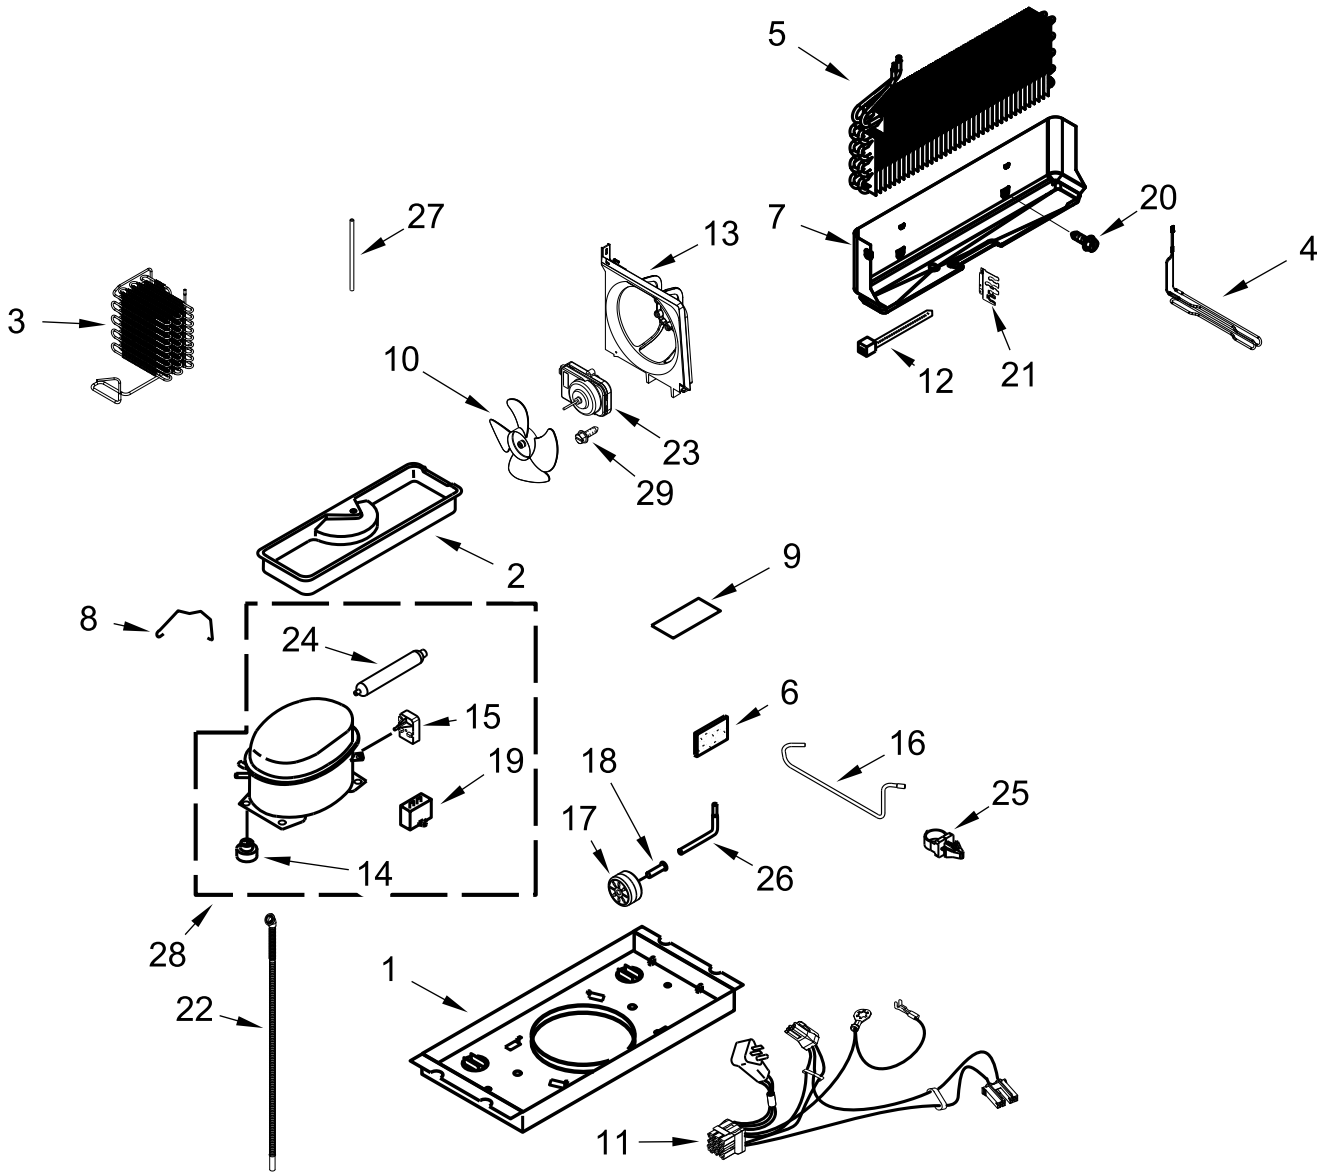

UNIT PARTS

UNIT PARTS

<u>Illus.</u> <u>No.</u>	<u>Part No.</u>	<u>Description</u>	<u>Illus.</u> <u>No.</u>	<u>Part No.</u>	<u>Description</u>	<u>Illus.</u> <u>No.</u>	<u>Part No.</u>	<u>Description</u>
1	W10573847	Support Plate, Compressor	11	W11241362	Harness, Unit	28	W11476127	Compressor (Also Order the Following Lokring Parts)
2	W10565417	Tray, Evaporator	12	2263990	Tie, Wire			
3	W11299410	Condenser (Also Order the Following Lokring Parts)	13	W10570380	Scroll, Fan			
	W11504445	5/4 NR MS 00 (High Side to Condenser)	14	W10806346	Grommet, Compressor		W11504415	8.5/8 NR MS 00 (Suction Tube to Compressor)
	W11504432	6/5 NR MS 00 (Suction Line to Condenser)	15	W11359381	Device, Combination Start (Start Relay and Overload)		W11504430	7/6 NR MS 00 (High Pressure Side to Compressor)
4	W11339349	Heater, Defrost	16	W11518247	Tube, Suction		W11506619	8 NK MS 00 (Process Tube to Compressor)
5	W11497963	Assembly, Evaporator (Also Order the Following Lokring Parts)	17	W10475495	Roller	29	8533859	Screw REFRIGERANT CHARGE 47 grams (R600A)
	W11504450	4/1.8 NR MS 00 (Capillary Tube to Evaporator)	18	2264756	Axle, Roller			
	W11506620	8 NK AL 00 (Suction Line to Evaporator)	19	W10590083	Capacitor			
6	2215468	Insulation, Sound	20	8533919	Screw			
7	W10570572	Shield, Heat	21	W11340313	Bracket, Evaporator			
8	W11495051	Strap, Bale	22	W10286975	Tube, Drain			
9	2266360	Shield, Electrical	23	W10909387	Motor, Condenser Fan			
10	W10675036	Blade, Fan	24	W10805035	Drier (Service Drier Without Dye) (Also Order the Following Lokring Parts)			
				W11504445	5/4 NR MS 00 (Heat Loop to Drier)			
				W11504447	5/1.8 NR MS 00 (Capillary Tube to Drier)			
			25	2219077	Clip, Harness			
			26	W11461499	Tube, Process			
			27	W10582029	Extension, Drain Tube