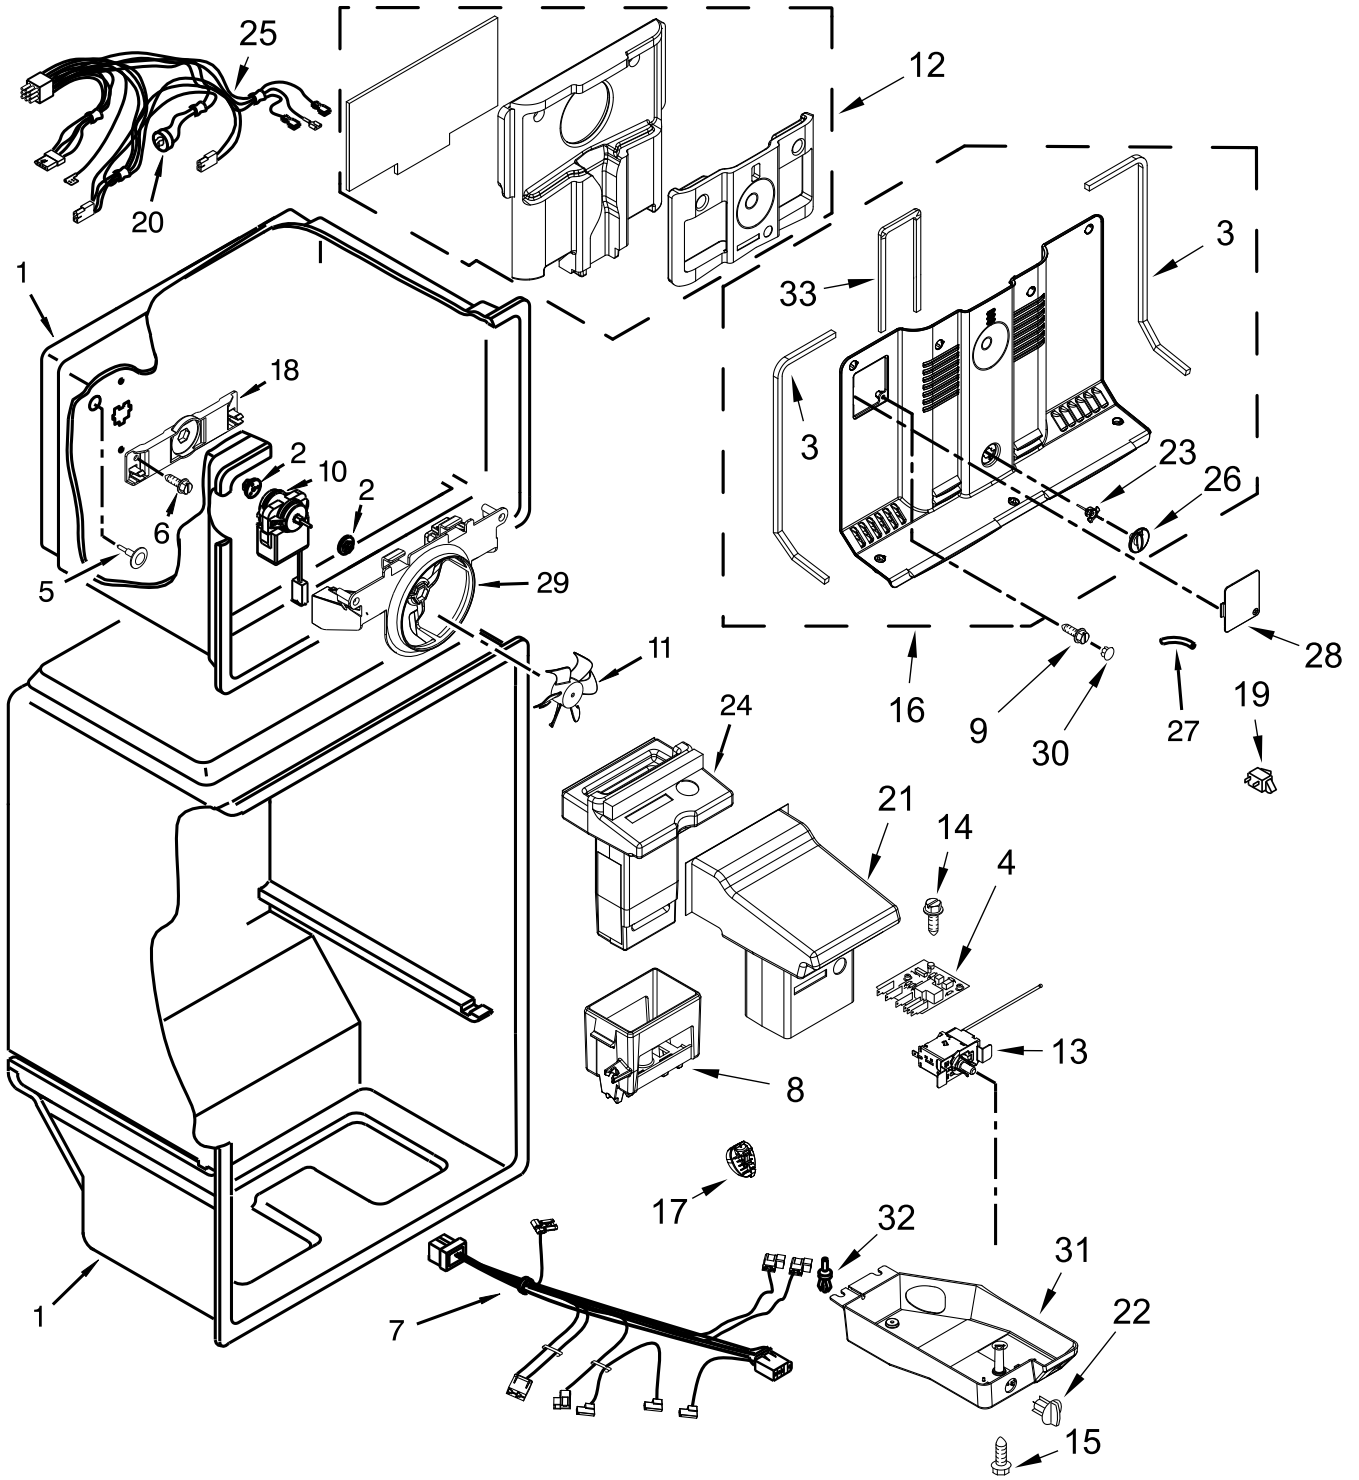

LINER PARTS

LINER PARTS

<u>Illus. No.</u>	<u>Part No.</u>	<u>Description</u>	<u>Illus. No.</u>	<u>Part No.</u>	<u>Description</u>	<u>Illus. No.</u>	<u>Part No.</u>	<u>Description</u>
1		Liner (Not Serviced)	12	W10666603	Assembly, Evaporator Plenum	24	W10570939	Assembly, Air Diffuser
2	2197380	Grommet	13	W11349827	Assembly, Thermostat	25	W11314503	Assembly, Evaporator Fan Wire
3	W10579698	Gasket, Evaporator Cover	14	488693	Screw	26	W10570952	Knob, Air Control
4	W11438550	Control, Electronic	15	489174	Screw	27	1118680	Tube, Thermostat Barrier
5		Hole Plug	16	W10573325	Cover, Evaporator	28	W11341627	Cover, Hole
	941839	White	17	W11429584	Module, LED	29	W10321162	Bracket, Fan Motor
6	488208	Screw	18	2254454	Bracket, Evaporator Fan Rear	30	W10487421	Cover, Screw
7	W11404458	Assembly, Control Box Wire	19	W10847853	Switch, Light	31	W10648656	Box, Control
8	W10570480	Cover, Air Diffuser	20		Bi-Metal Defrost (Not Serviced)	32	939962	Rivet, Plastic
9	W10720456	Screw (White)	21	W10570941	Duct, Air	33	W10579707	Gasket, Evaporator Plenum Assembly
10	2315539	Motor, Evaporator Fan	22	2202885	Knob, Control			
11	2200509	Blade, Fan	23	W10169456	Baffle, Air Manual			