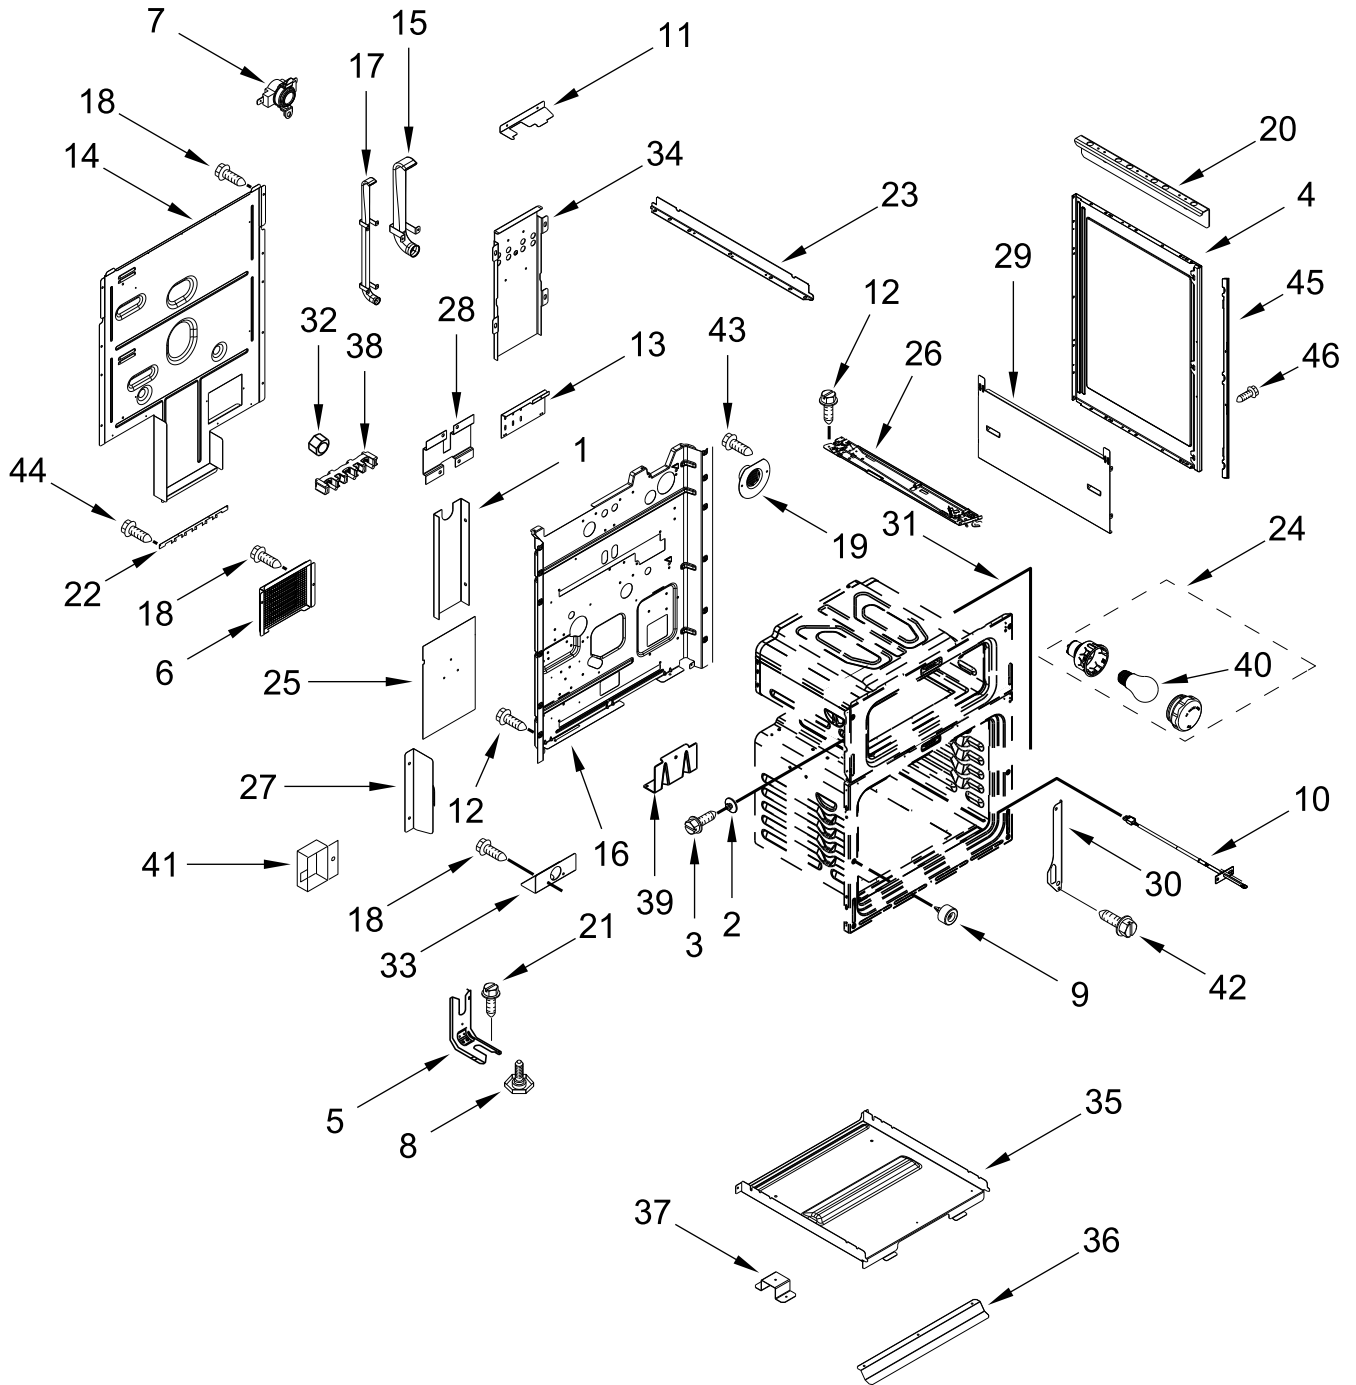

CHASSIS PARTS

CHASSIS PARTS

<u>Illus. No.</u>	<u>Part No.</u>	<u>Description</u>	<u>Illus. No.</u>	<u>Part No.</u>	<u>Description</u>	<u>Illus. No.</u>	<u>Part No.</u>	<u>Description</u>
1	W10332459	Shield, Heat	21	7101P485-60	Screw, Anti-Tip Kit	37	W10260545	Clip, Retaining
2	W11479123	Spacer, Side Panel	22	8036P012-60	Shield, Power Cord	38	7401P039-60	Block, Terminal
3	7101P642-60	Screw	23	W10357697	Bracket, Side Panel	39	W10863342	Support, Lower Oven
4		Panel, Side	24	W11544370	Light Assembly	40	7407P103-60	Bulb, Light
	W11477310	Black	25	W10311987	Shield, Cord (Right)	41	8285593	Cover, Connector
	W11477311	White	26	W10683517	Lock, Rear Mount	42	4449743	Screw
5	3801F656-51	Bracket, Anti-Tip	27	W10268560	Cover, Wire Lower	43	7101P434-60	Screw
6	W10312612	Cover, Access (Terminal Block)	28	7003P104-60	Insulator, Heat Shield	44	489290	Screw
7	7403P899-60	Switch, High Limit	29	W10538516	Shield, Side Insulation	45	W11453994	Bracket, Rubber Barrier
8	7101P507-60	Foot, Leveler	30	W10410463	Cover, Hinge (Left)	46	7101P633-60	Screw (Black)
9	W10105790	Bumper & Screw		W10410461	Cover, Hinge (Right)			FOLLOWING PARTS NOT ILLUSTRATED
10	7430P044-60	Sensor, Oven	31	W11491754	Gasket, Oven Door (Upper)	W10271637		Insulation, Floor
11	W10268559	Cover, Lower Wire		W11491753	Gasket, Oven Door (Lower)	W11462751		Insulation, Wrapper
12	7101P426-60	Screw	32	3400029	Nut	W10322111		Insulation, Back
13	W10332449	Shield, Cord	33	W10190166	Bracket, Power Supply	W10204079		Insulation, Middle
14	W10261386	Cover, Main Wire	34	W10261388	Bracket, Terminal	W10204085		Insulation, Main Front Strip
15	W10337391	Tube, Vent (Upper)	35	W10548601	Pan, Element	W11463064		Insulation, Hidden Bake Pouch
16	W10668730	Back, Main	36	W10253470	Bracket, Retaining			
17	W10323793	Tube, Vent (Lower)						
18	7101P338-60	Screw						
19	W10322408	Adapter, Vent Tube						
20	W10319087	Bracket, U Channel