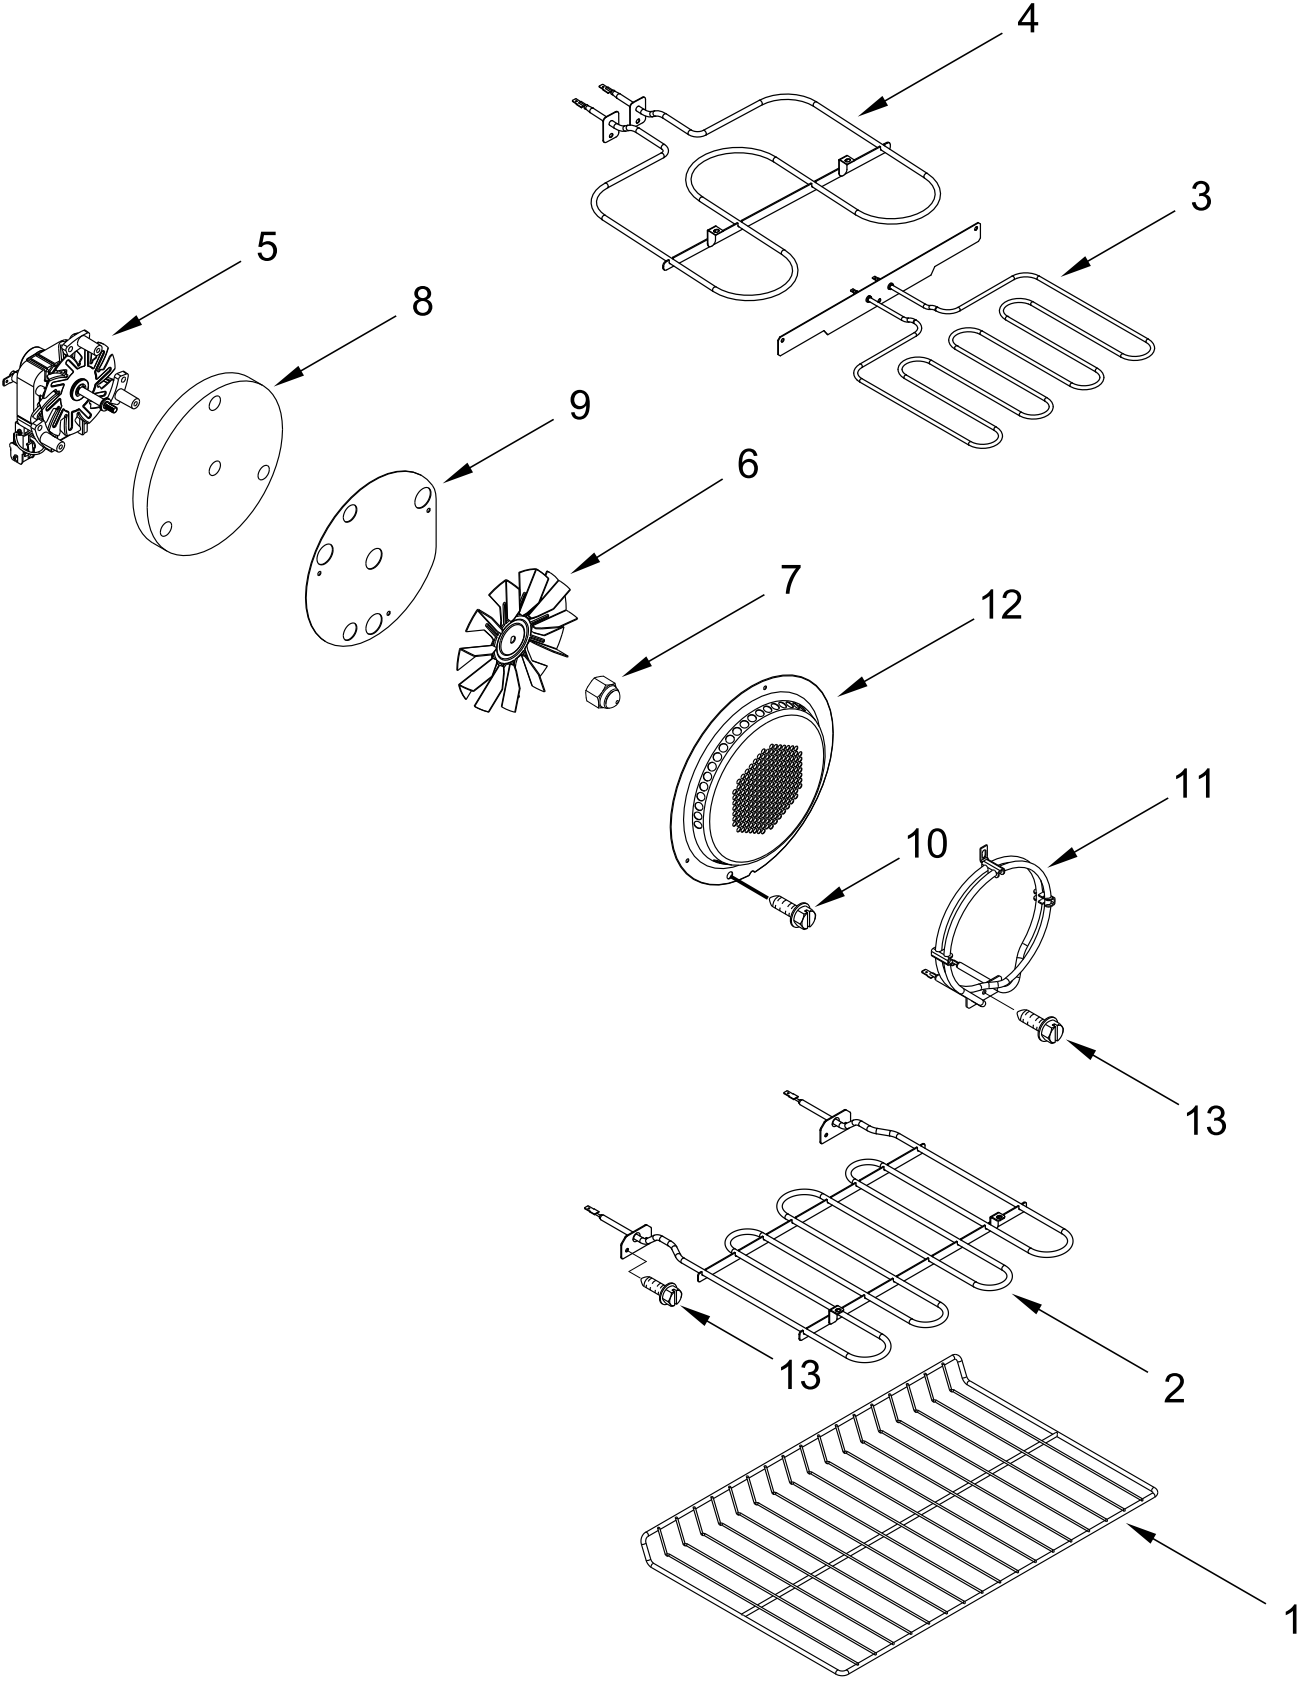

INTERNAL OVEN PARTS

INTERNAL OVEN PARTS

<u>Illus.</u> <u>No.</u>	<u>Part No.</u>	<u>Description</u>	<u>Illus.</u> <u>No.</u>	<u>Part No.</u>	<u>Description</u>	<u>Illus.</u> <u>No.</u>	<u>Part No.</u>	<u>Description</u>
1	W10179152	Rack, Oven	6	W10631503	Blade, Fan	12	4448988	Cover, Fan
2	W10611615	Element, Broil (Lower)	7	W10631504	Nut, Acorn (LH)	13	7101P434-60	Screw
3	W11095935	Bake Element (Upper & Lower)	8	W10274268	Insulation, Convection Motor			
4	W11095934	Broil Element (Upper)	9	W10339476	Plate, Insulation			
5	W11190725	Motor, Convection	10	W10720084	Screw			
			11	W10271639	Element, Convection (240VAC)