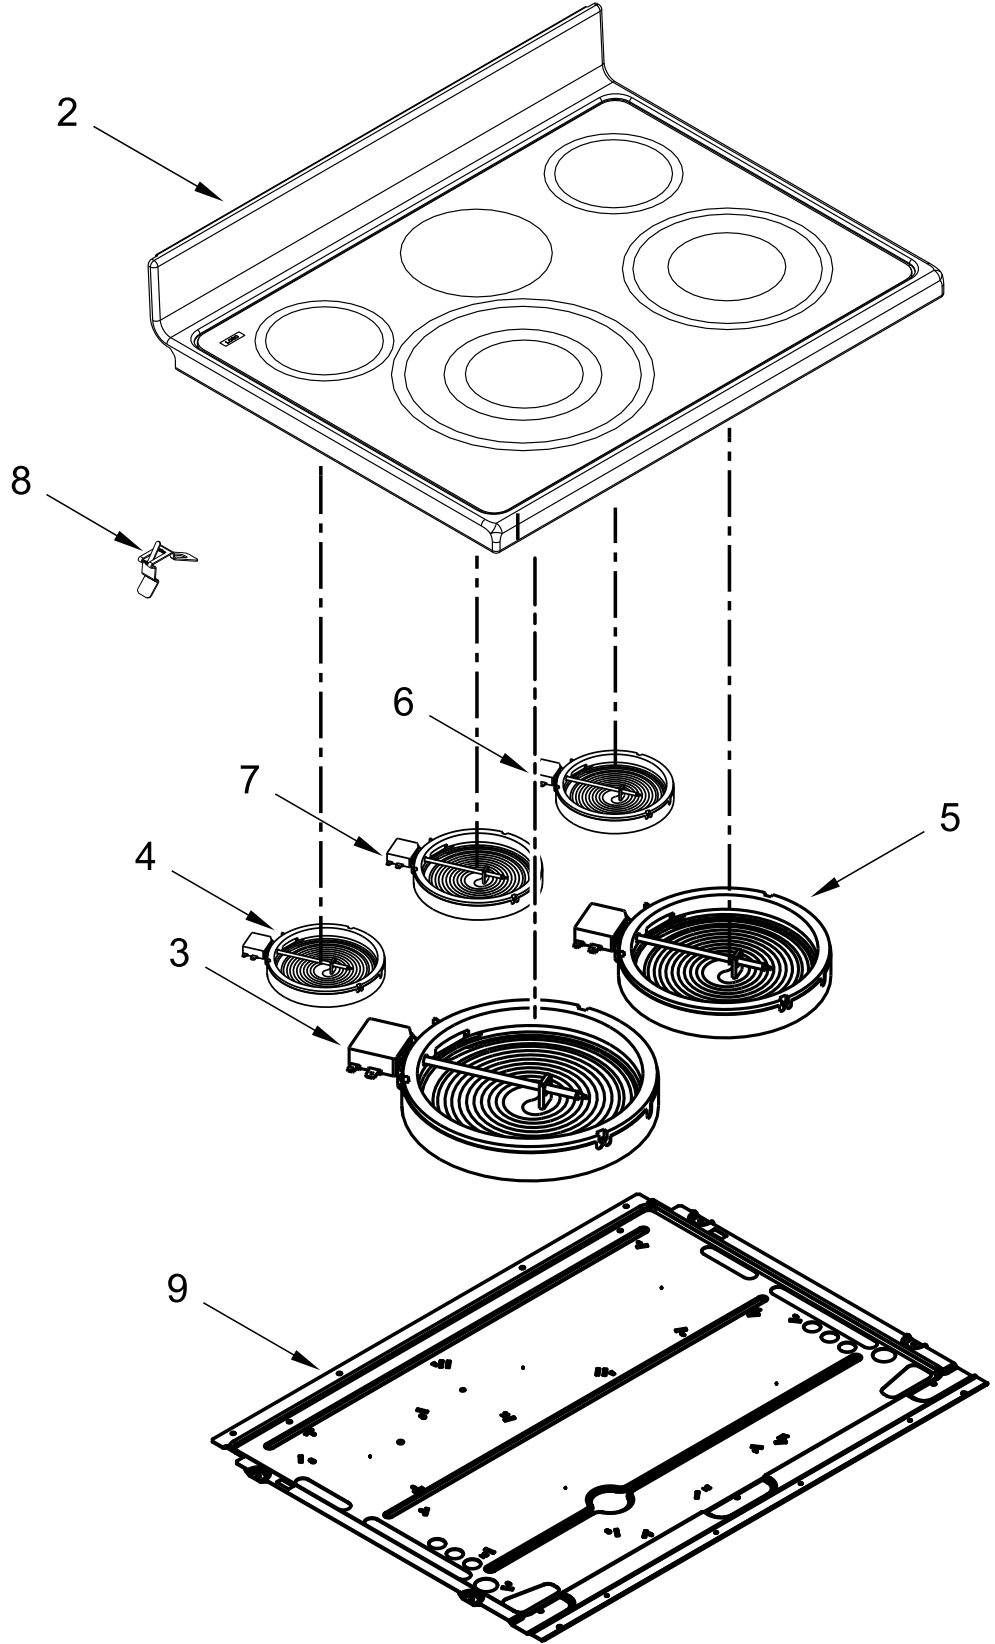

30" ELECTRIC DOUBLE OVEN RANGE

MODELS:

WGE745C0FE05 (Black Ice)

WGE745C0FH05 (White Ice)

WGE745C0FS05 (Stainless)

COOKTOP PARTS

COOKTOP PARTS

<u>Illus. No.</u>	<u>Part No.</u>	<u>Description</u>	<u>Illus. No.</u>	<u>Part No.</u>	<u>Description</u>	<u>Illus. No.</u>	<u>Part No.</u>	<u>Description</u>
1		Literature Parts	7	W10799048	Element, Warm Zone (Center Rear)	9	W10260946	Panel, Element Support
	W11427490	Owner's Manual						FOLLOWING PARTS NOT ILLUSTRATED
	W11325875	Tech Sheet	8	W10225448	Spring, Element			
	W11430272	Quick Start Guide					W11134679	Harness, Main
2		Cooktop					W11217844	Harness, Infinite Switch (Left)
	W10828383	Black					W11172427	Harness, Infinite Switch (Right)
	W10828384	White					W11172428	Harness, EOL (DOFSR)
3	W10187839	Element (3000W) (Left Front)					W11190451	Harness, Cooktop
4	W10342780	Element (1300W) (Left Rear)					W11172531	Harness, Sensor & Locks
5	W10275048	Element (3000/1400W) (Right Front)					7101P027-60	Screw, Ground
6	8273994	Element (1200W) (Right Rear)					8019P013-60	Clip, Wire Lock
							7401P157-60	Block, Bare Wire Adapter