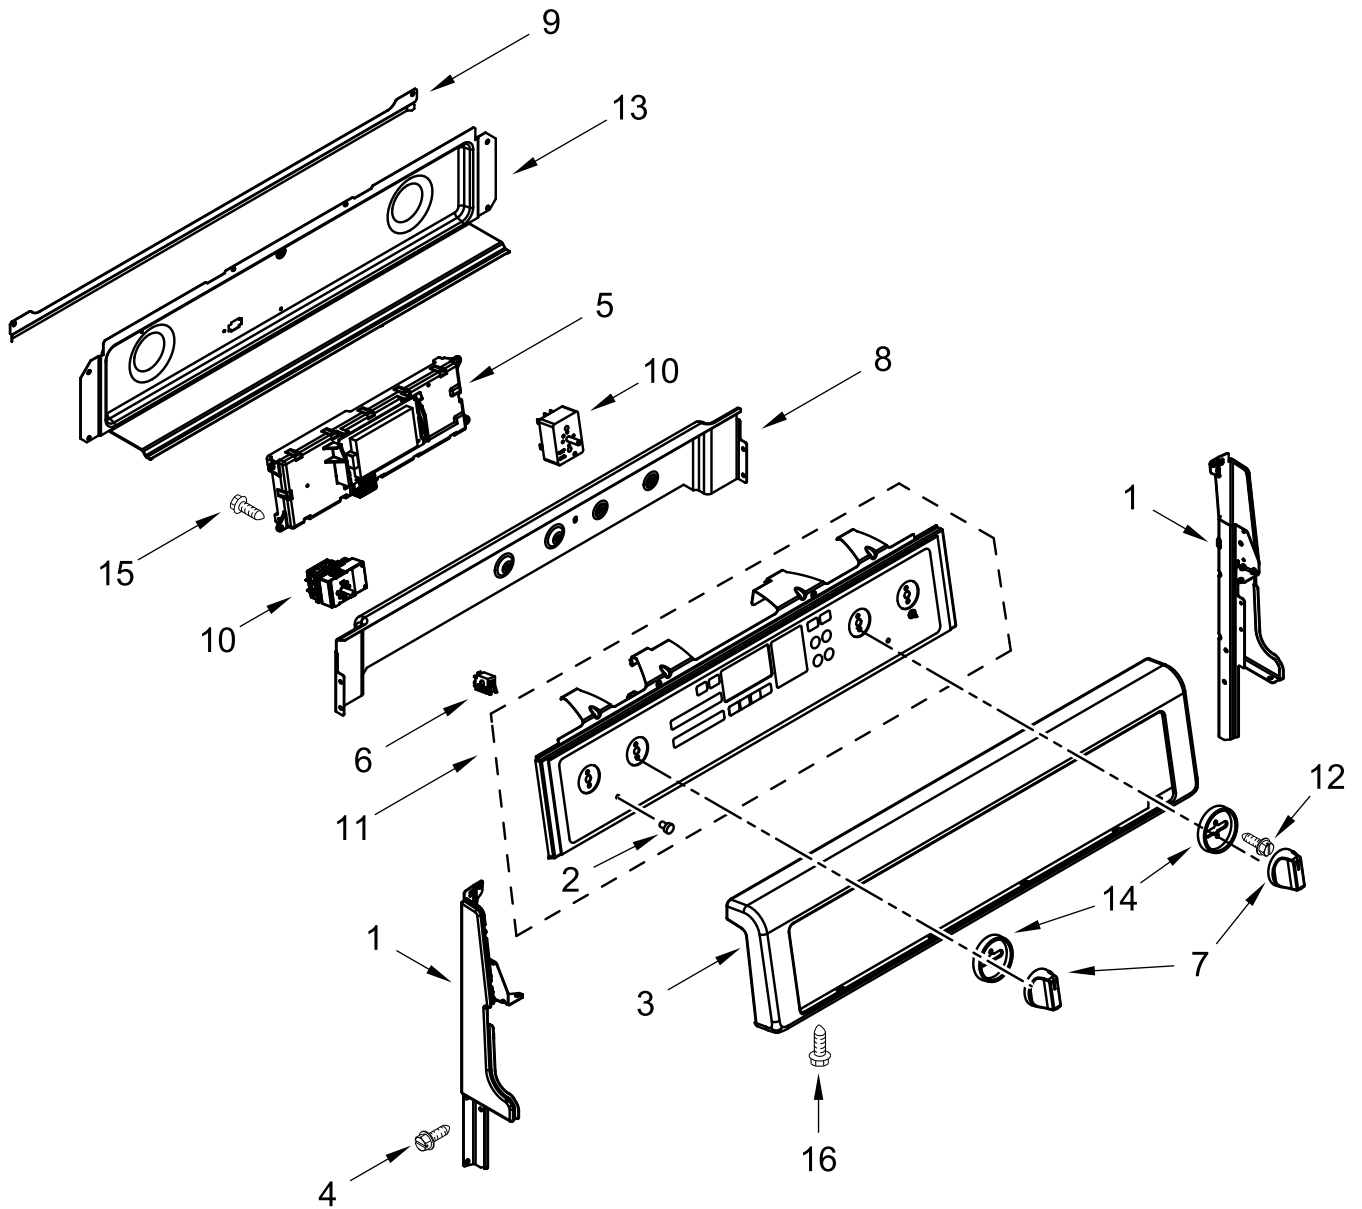

CONTROL PANEL PARTS