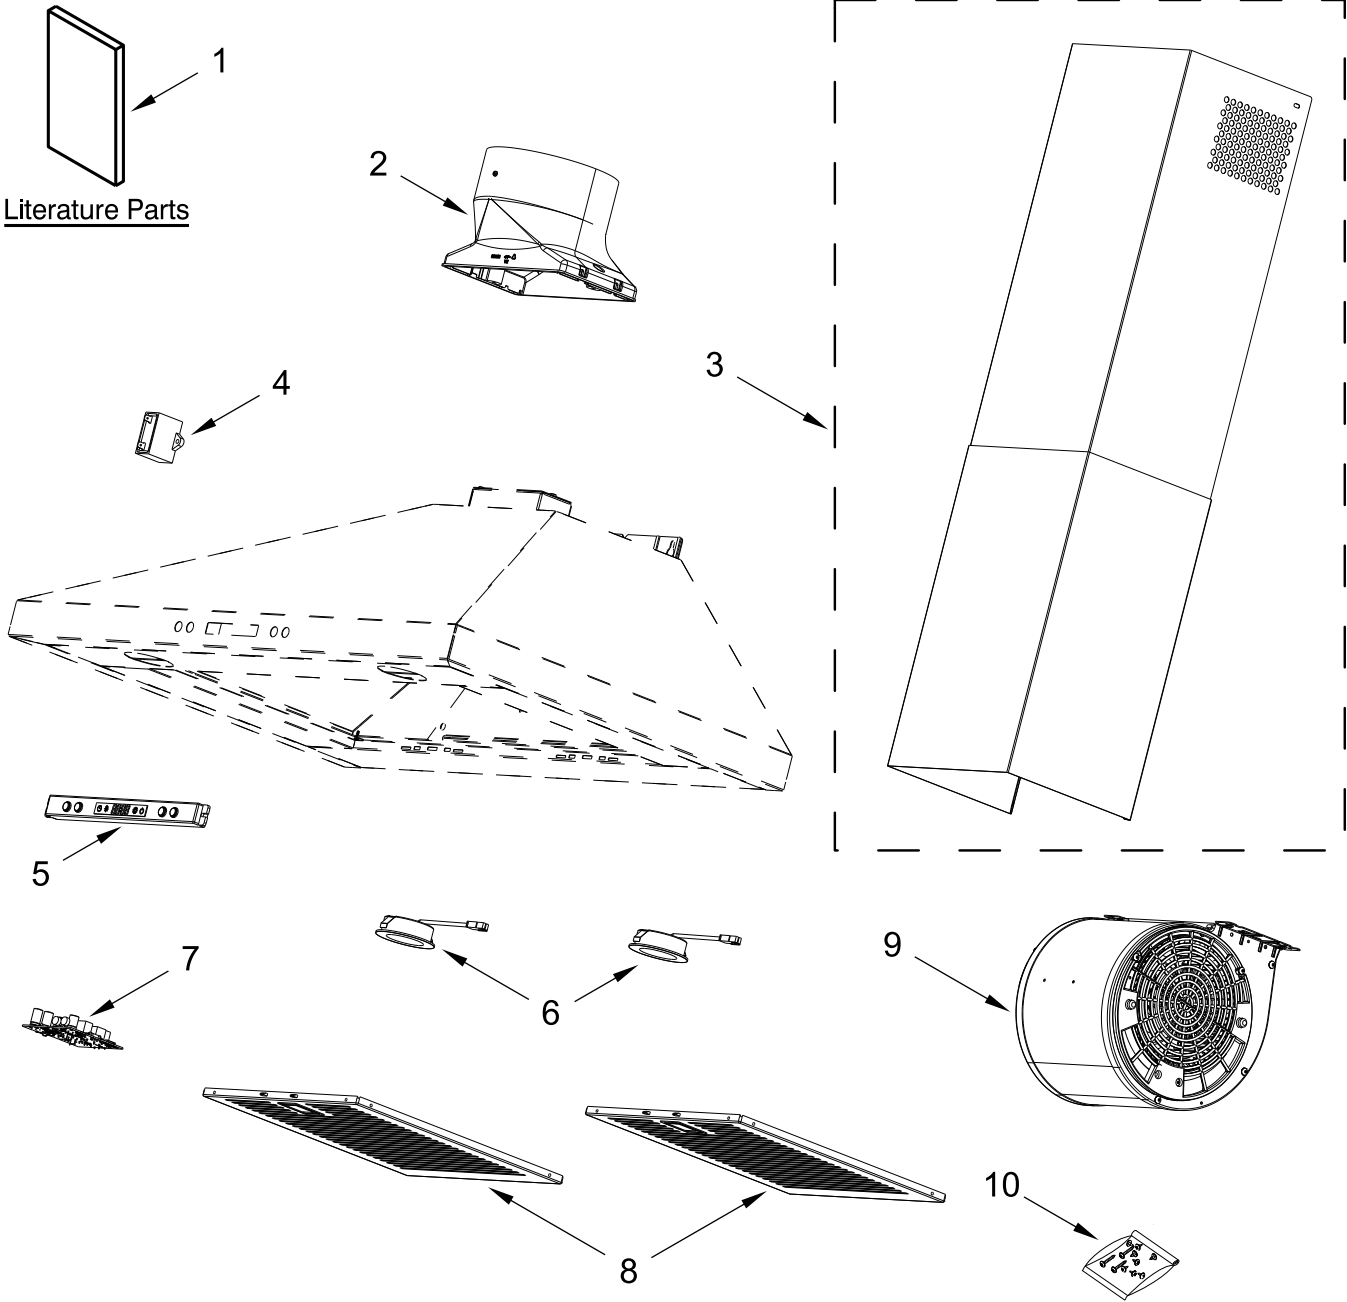

## **30" AND 36" WALL-MOUNT CANOPY HOOD**

# HOOD PARTS