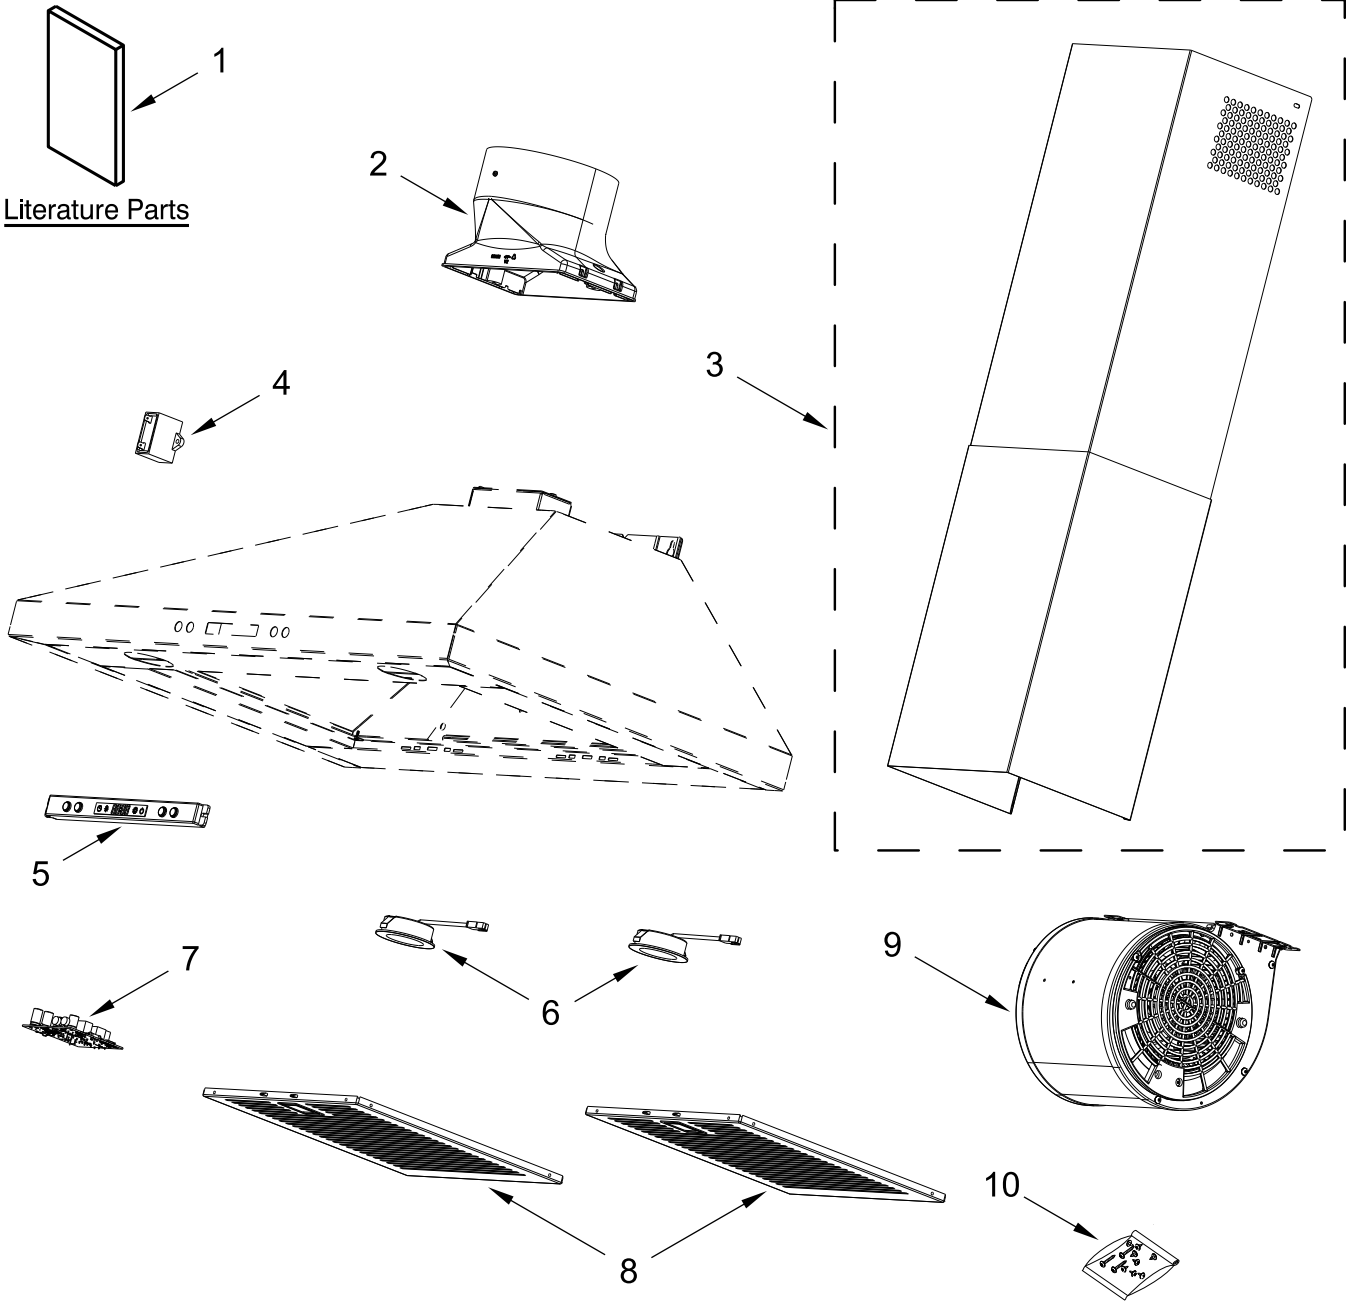

**30" AND 36" WALL-MOUNT CANOPY HOOD
(FINGERPRINT RESISTANT)**

MODELS:

WVW93UC0LZ0 (Stainless)

WVW93UC6LZ0 (Stainless)

WVW93UC0LV0 (Black Stainless)

WVW93UC6LV0 (Black Stainless)

HOOD PARTS

HOOD PARTS