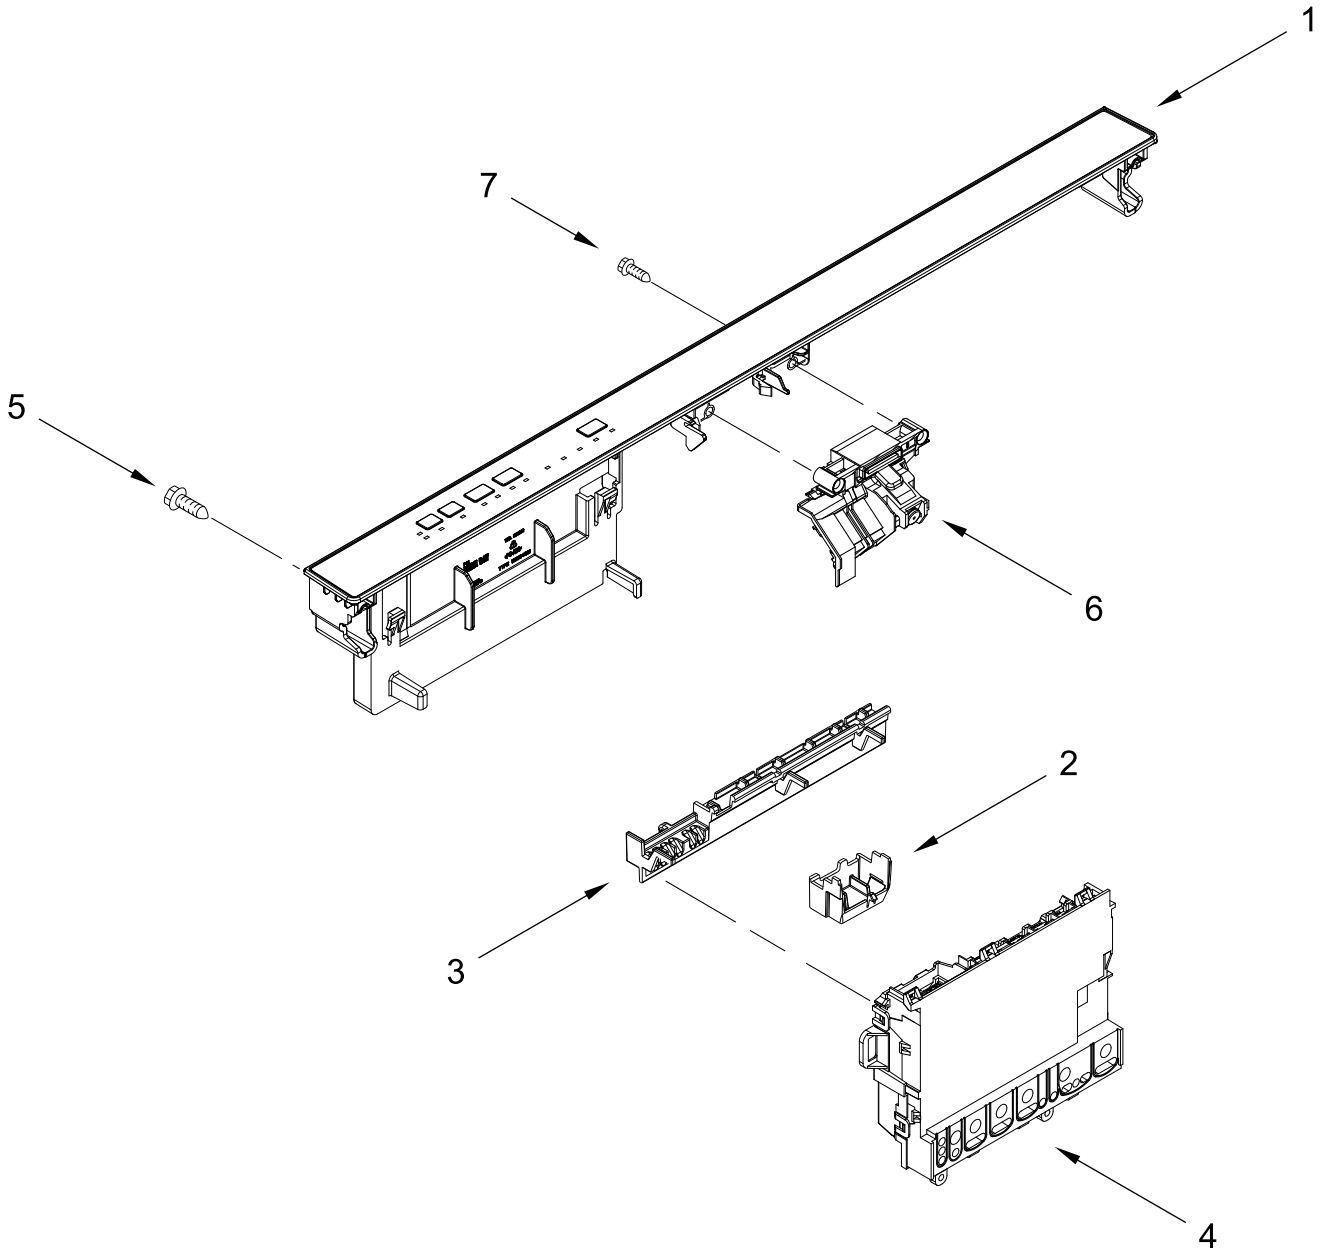

UNDERCOUNTER DISHWASHER

MODELS:

WDT530HAMM0 (Stainless)

DOOR AND PANEL PARTS

DOOR AND PANEL PARTS

<u>Illus.</u> <u>No.</u>	<u>Part No.</u>	<u>Description</u>	<u>Illus.</u> <u>No.</u>	<u>Part No.</u>	<u>Description</u>	<u>Illus.</u> <u>No.</u>	<u>Part No.</u>	<u>Description</u>
1		Literature Parts	5		Access Panel (Includes Hardware)	12		Handle Assembly
	W11612297	Energy Guide					W11439703	Stainless
	W11532445	Owners Manual		W10441006	Black	13	W10519755	Insulation, Toe Panel
	W11532444	Tech Sheet	6	W10884775	Badge	14	W10693137	Screw, Set
2		Arm, Hinge	7	8268961	Sleeve, Friction	15	W10316572	Screw
	W11484017	Left Hand	8	W10692757	Barrel Nut, Front Panel	16	W11049903	Stud, Mounting
	W11484018	Right Hand	9	W11504190	Light, Pipe	17	W10711884	Screw
3	W10803537	Stiffener, Door	10	3400071	Screw	18		Fastener
4		Panel, Front (Includes 6, 8, 9, 15 & 16)	11	W10315897	Insulation, Front Panel		W10503548	Black
	W11528195	Stainless						

CONTROL PANEL AND LATCH PARTS

CONTROL PANEL AND LATCH PARTS

<u>Illus.</u> <u>No.</u>	<u>Part No.</u>	<u>Description</u>	<u>Illus.</u> <u>No.</u>	<u>Part No.</u>	<u>Description</u>	<u>Illus.</u> <u>No.</u>	<u>Part No.</u>	<u>Description</u>
1		Console Assembly	3	W10825369	Brace, Connector	6	W10653840	Latch Assembly (Includes Switch)
	W11504635	Black	4	W11557319	Control, Electronic			
2	W10825638	Box, Connector	5	W11096645	Screw	7	W10177098	Screw

INNER DOOR PARTS

INNER DOOR PARTS

<u>Illus.</u> <u>No.</u>	<u>Part No.</u>	<u>Description</u>	<u>Illus.</u> <u>No.</u>	<u>Part No.</u>	<u>Description</u>	<u>Illus.</u> <u>No.</u>	<u>Part No.</u>	<u>Description</u>
1	W10348409	Screw	5	W11527847	Vent Assembly w/ Fan	9	W11515203	Wiring Harness
2	W11050927	Seal, Console/Door	6	W11476843	Screw	10	W11184028	Gasket, Vent
3	W11631034	Inner Door Assembly	7	W11531479	Deflector, Vent			
4	W10920683	Door Bottom, Seal	8	W10620296	Dispenser Assembly			