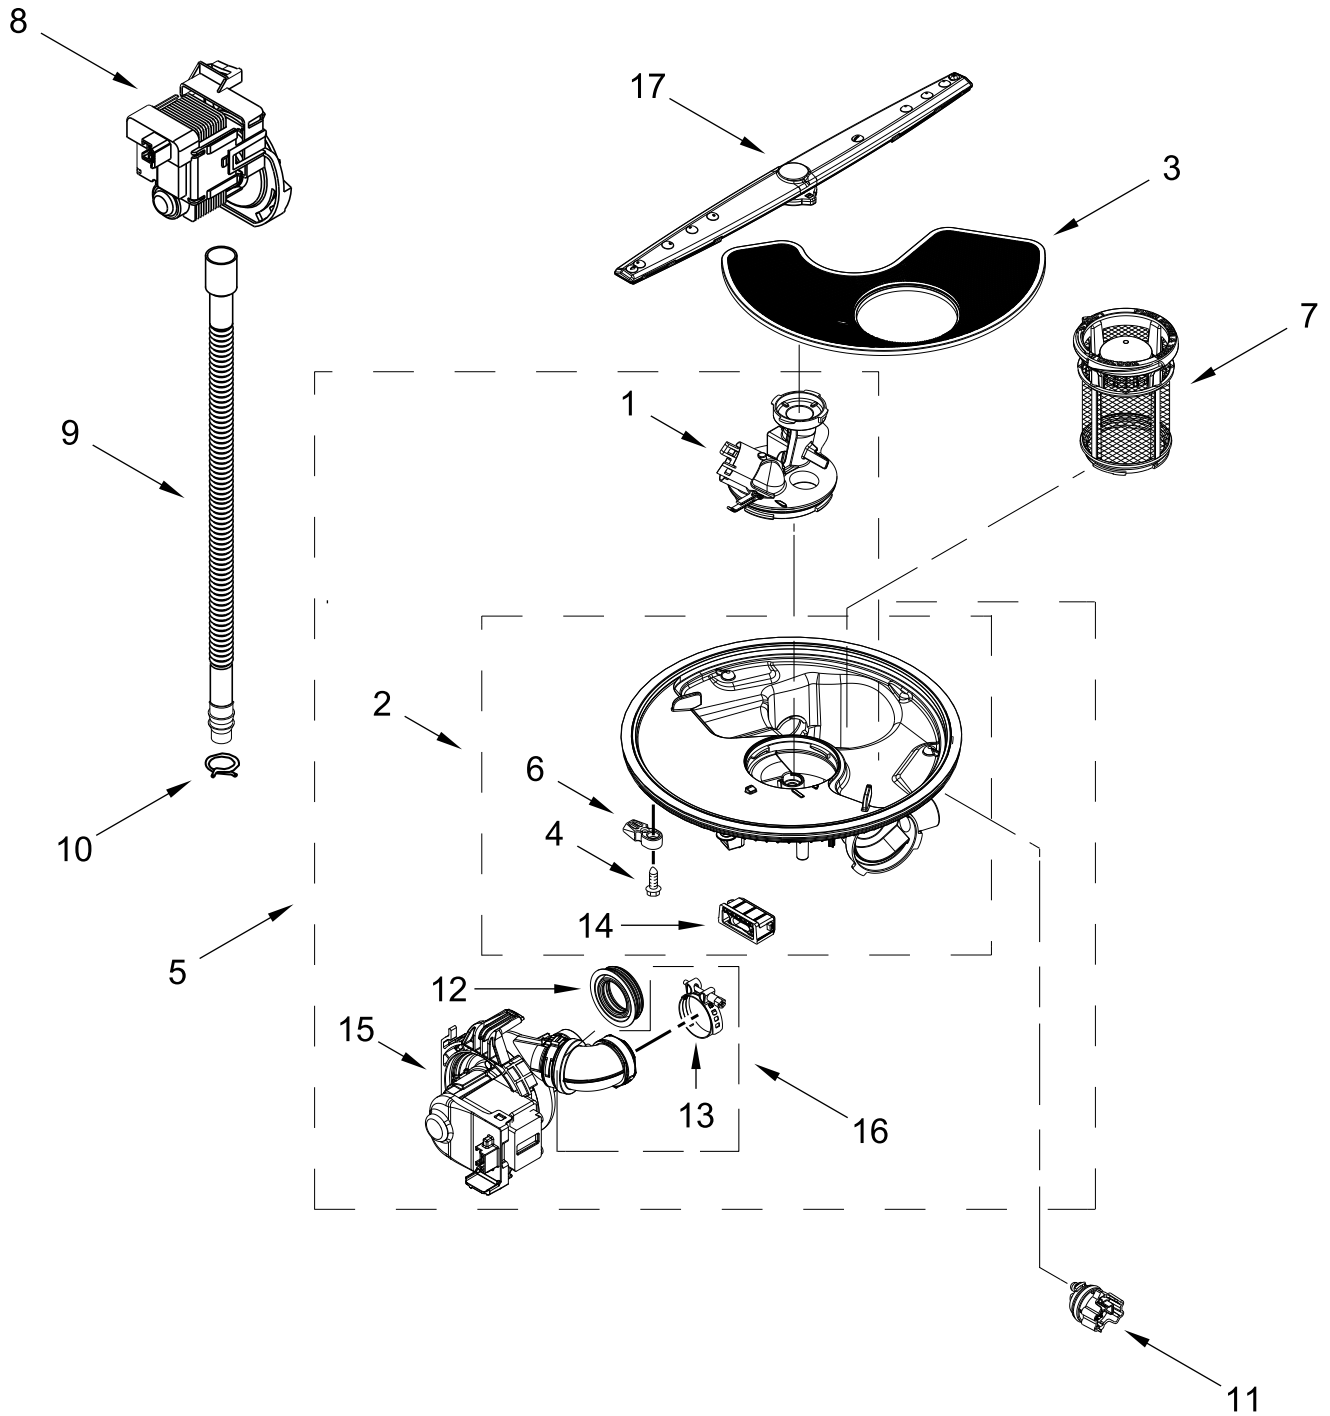

PUMP, WASHARM AND MOTOR PARTS

PUMP, WASHARM AND MOTOR PARTS

<u>Illus. No.</u>	<u>Part No.</u>	<u>Description</u>	<u>Illus. No.</u>	<u>Part No.</u>	<u>Description</u>	<u>Illus. No.</u>	<u>Part No.</u>	<u>Description</u>
1	W10455271	Cover, Outlet	6	W10372113	Tab, Sump	13	8269146	Clamp, Hose
2	W10482462	Sump With Seal (Also Order Items 12 & 16)	7	W10789806	Filter Cup Assembly	14	W10195086	Motor, Isolator
3	W10463906	Screen	8	W10724439	Pump, Drain	15	W11521438	Motor (Also Order Items 12 & 16)
4	W10348407	Screw	9	8269144	Hose, Drain			
5	W11525187	Sump & Motor Assembly	10	370445	Clamp, Hose	16	W10445975	Hose Assembly (Includes 2 Clamps)
			11	W11525024	Sensor, Temperature	17	W10491331	Sprayarm
			12	W11182008	Grommet