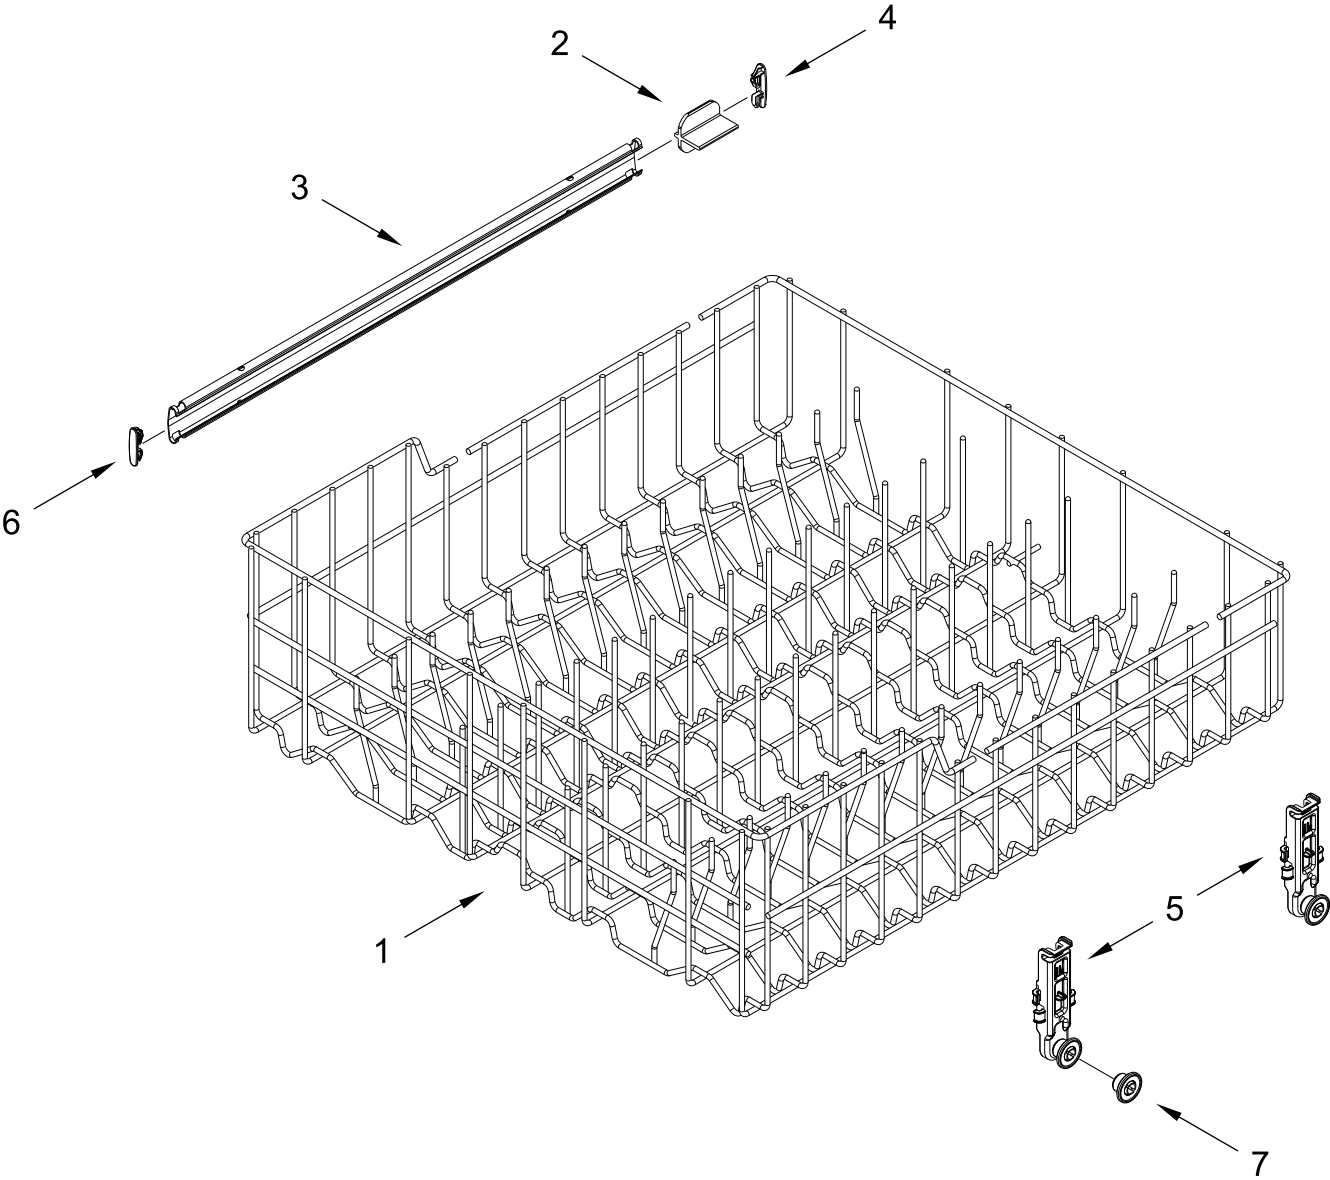

UPPER RACK AND TRACK PARTS

UPPER RACK AND TRACK PARTS

<u>Illus.</u> <u>No.</u>	<u>Part No.</u>	<u>Description</u>	<u>Illus.</u> <u>No.</u>	<u>Part No.</u>	<u>Description</u>	<u>Illus.</u> <u>No.</u>	<u>Part No.</u>	<u>Description</u>
1	W10826745	Dishrack, Upper	4	8565925	Stop, Track (Non-Removable)	6	W10082861	Stop, Track (Removable)
2	W10306228	Track, Spacer						
3	3385089	Track, Dishrack	5	W10845760	Mount, Wheel Assembly	7	3379676	Wheel