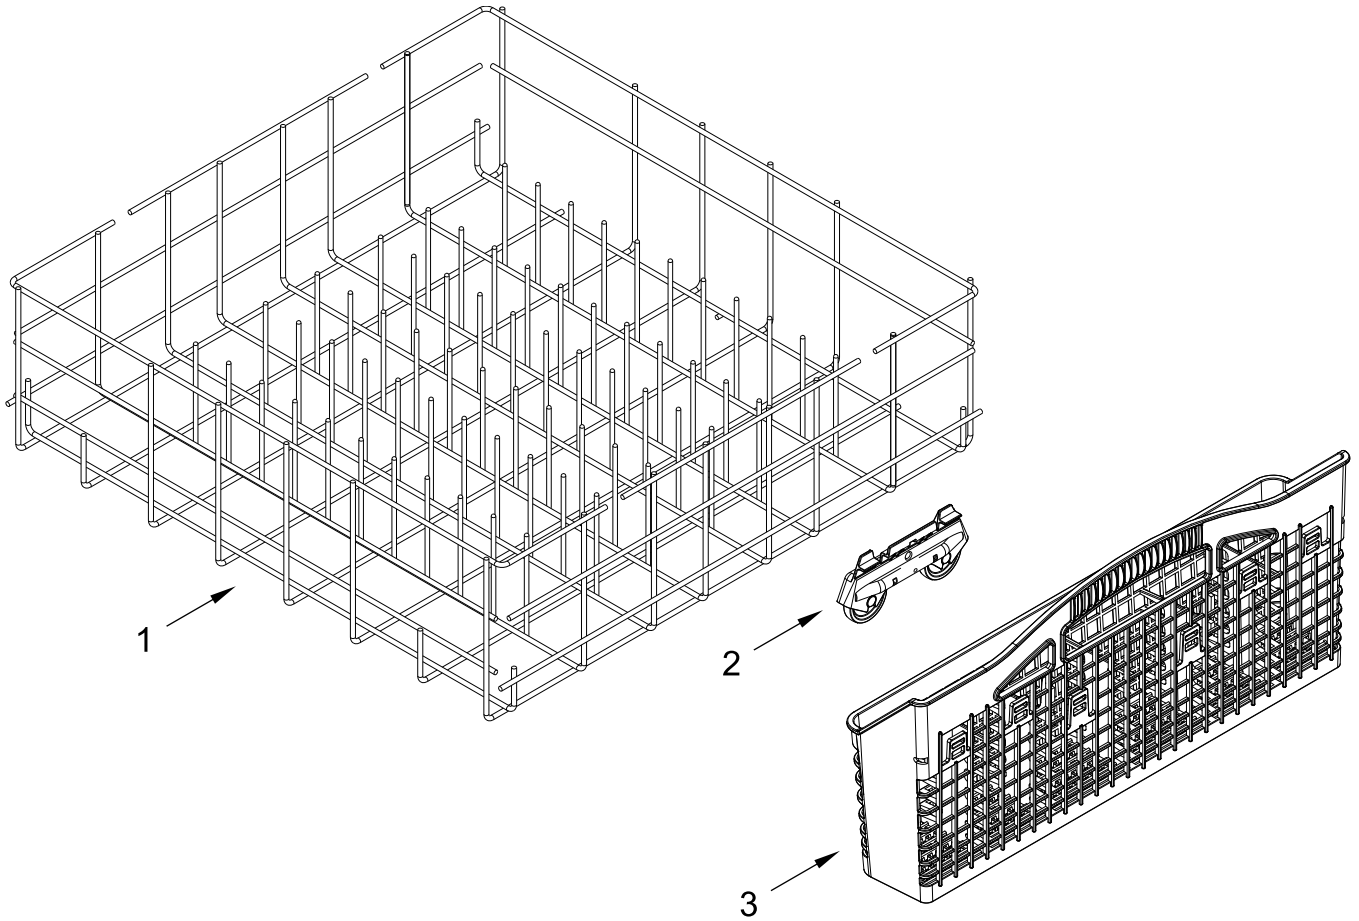

LOWER RACK PARTS

LOWER RACK PARTS

<u>Illus.</u> <u>No.</u>	<u>Part No.</u>	<u>Description</u>
1	8561705	Dishrack, Lower
2	8268645	Wheel & Transport Assembly
3	8562045	Basket, Silverware (Assembly)