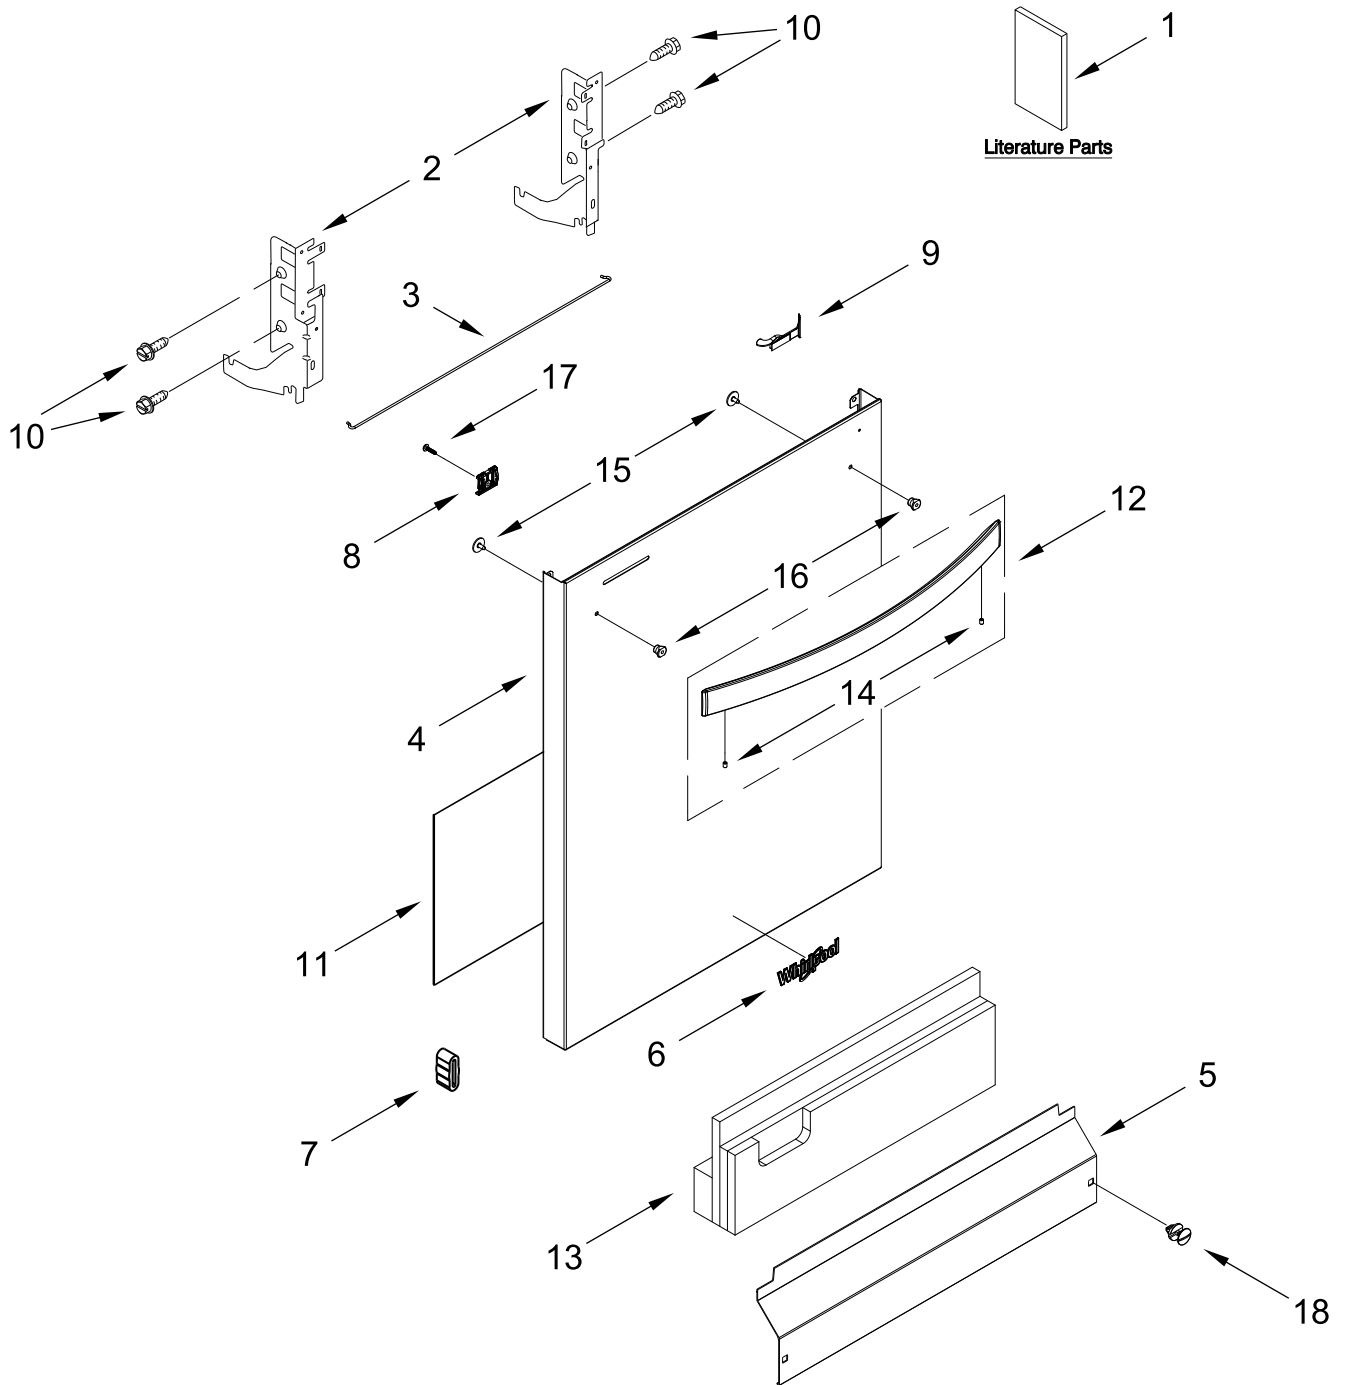

UNDERCOUNTER DISHWASHER

MODELS:

WDT530HAMM0 (Stainless)

DOOR AND PANEL PARTS

DOOR AND PANEL PARTS

<u>Illus.</u> <u>No.</u>	<u>Part No.</u>	<u>Description</u>	<u>Illus.</u> <u>No.</u>	<u>Part No.</u>	<u>Description</u>	<u>Illus.</u> <u>No.</u>	<u>Part No.</u>	<u>Description</u>
1		Literature Parts	5		Access Panel (Includes Hardware)	12		Handle Assembly
	W11612297	Energy Guide					W11439703	Stainless
	W11532445	Owners Manual		W10441006	Black	13	W10519755	Insulation, Toe Panel
	W11532444	Tech Sheet	6	W10884775	Badge	14	W10693137	Screw, Set
2		Arm, Hinge	7	8268961	Sleeve, Friction	15	W10316572	Screw
	W11484017	Left Hand	8	W10692757	Barrel Nut, Front Panel	16	W11049903	Stud, Mounting
	W11484018	Right Hand	9	W11504190	Light, Pipe	17	W10711884	Screw
3	W10803537	Stiffener, Door	10	3400071	Screw	18		Fastener
4		Panel, Front (Includes 6, 8, 9, 15 & 16)	11	W10315897	Insulation, Front Panel		W10503548	Black
	W11528195	Stainless						

CONTROL PANEL AND LATCH PARTS

CONTROL PANEL AND LATCH PARTS

<u>Illus.</u> <u>No.</u>	<u>Part No.</u>	<u>Description</u>	<u>Illus.</u> <u>No.</u>	<u>Part No.</u>	<u>Description</u>	<u>Illus.</u> <u>No.</u>	<u>Part No.</u>	<u>Description</u>
1		Console Assembly	3	W10825369	Brace, Connector	6	W10653840	Latch Assembly (Includes Switch)
	W11504635	Black	4	W11557319	Control, Electronic			
2	W10825638	Box, Connector	5	W11096645	Screw	7	W10177098	Screw

INNER DOOR PARTS

INNER DOOR PARTS

<u>Illus.</u> <u>No.</u>	<u>Part No.</u>	<u>Description</u>	<u>Illus.</u> <u>No.</u>	<u>Part No.</u>	<u>Description</u>	<u>Illus.</u> <u>No.</u>	<u>Part No.</u>	<u>Description</u>
1	W10348409	Screw	5	W11527847	Vent Assembly w/ Fan	9	W11515203	Wiring Harness
2	W11050927	Seal, Console/Door	6	W11476843	Screw	10	W11184028	Gasket, Vent
3	W11631034	Inner Door Assembly	7	W11531479	Deflector, Vent			
4	W10920683	Door Bottom, Seal	8	W10620296	Dispenser Assembly			