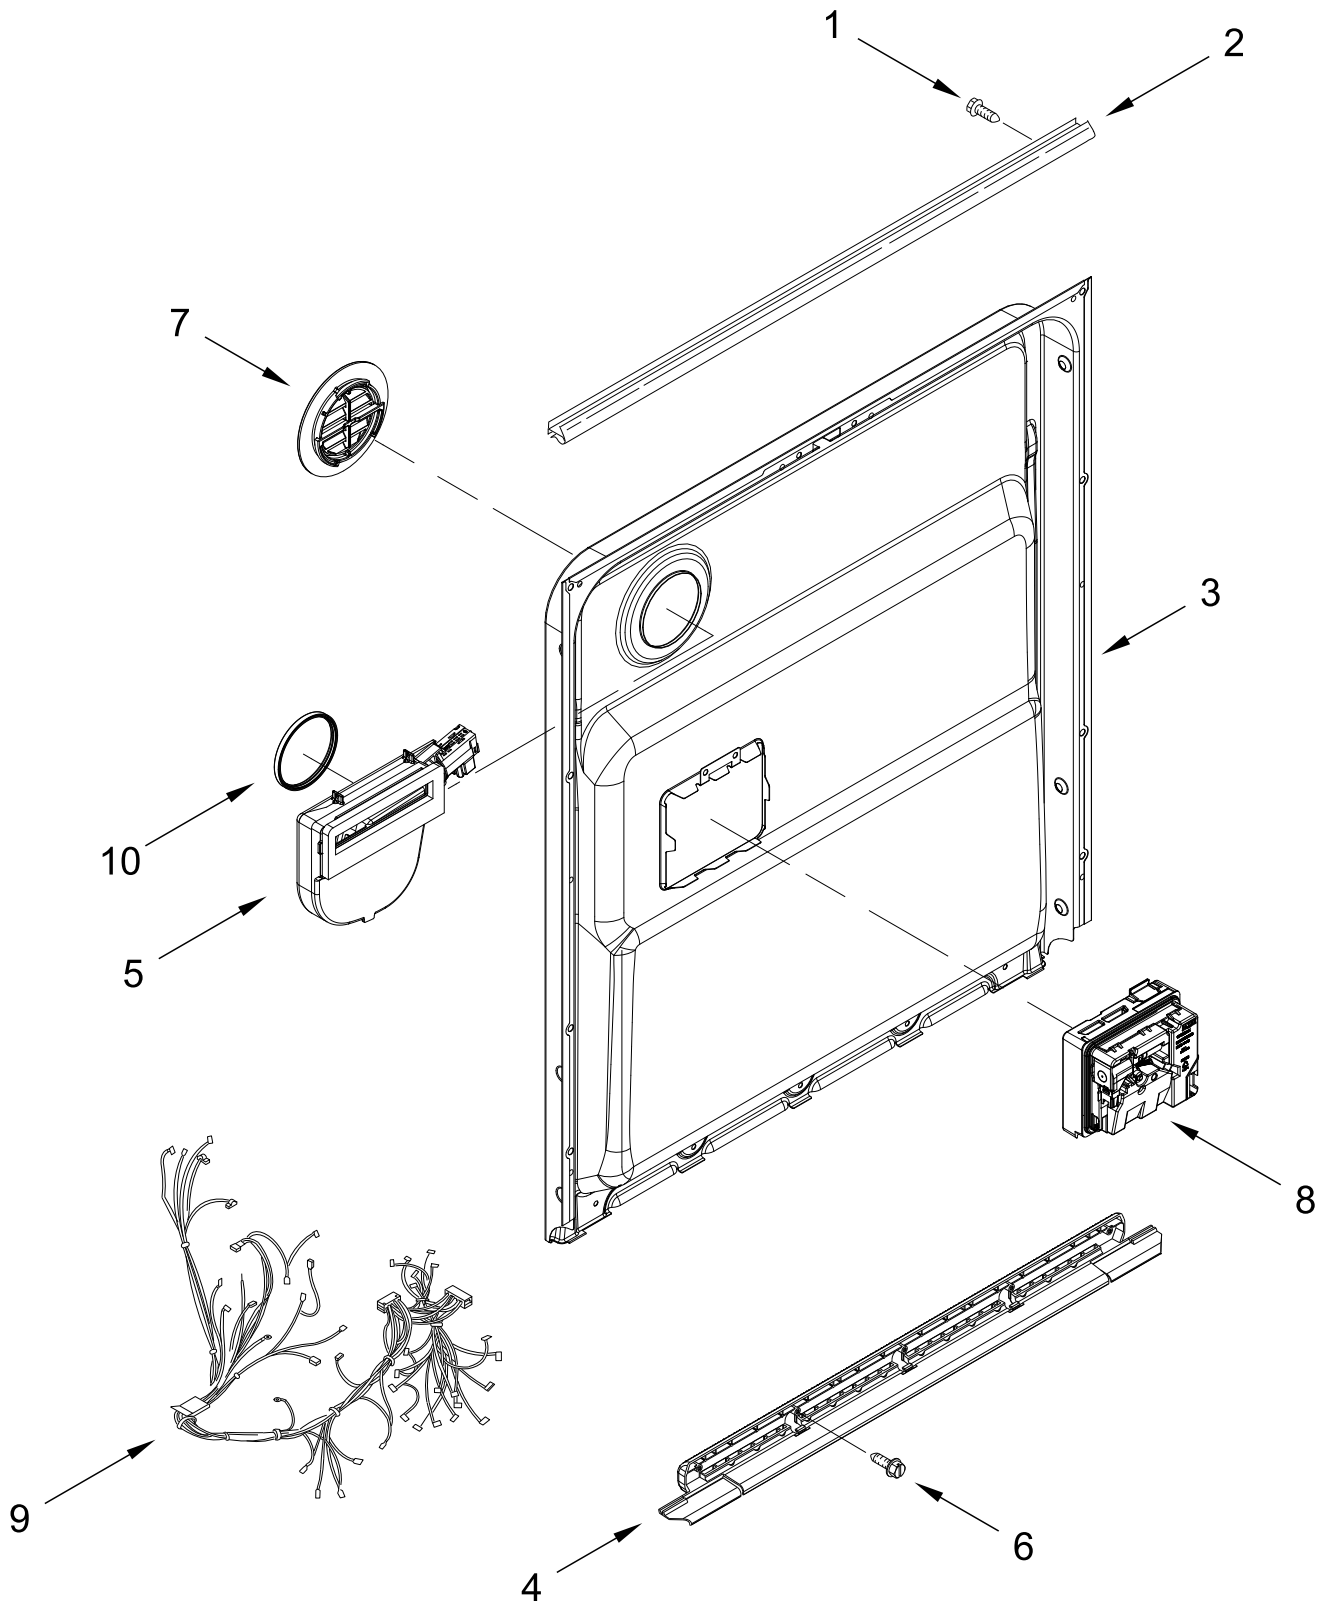

UNDERCOUNTER DISHWASHER

MODELS:

WDT530HAMM0 (Stainless)

DOOR AND PANEL PARTS

DOOR AND PANEL PARTS

<u>Illus.</u> <u>No.</u>	<u>Part No.</u>	<u>Description</u>	<u>Illus.</u> <u>No.</u>	<u>Part No.</u>	<u>Description</u>	<u>Illus.</u> <u>No.</u>	<u>Part No.</u>	<u>Description</u>
1		Literature Parts	5		Access Panel (Includes Hardware)	12		Handle Assembly
	W11612297	Energy Guide					W11439703	Stainless
	W11532445	Owners Manual		W10441006	Black	13	W10519755	Insulation, Toe Panel
	W11532444	Tech Sheet	6	W10884775	Badge	14	W10693137	Screw, Set
2		Arm, Hinge	7	8268961	Sleeve, Friction	15	W10316572	Screw
	W11484017	Left Hand	8	W10692757	Barrel Nut, Front Panel	16	W11049903	Stud, Mounting
	W11484018	Right Hand	9	W11504190	Light, Pipe	17	W10711884	Screw
3	W10803537	Stiffener, Door	10	3400071	Screw	18		Fastener
4		Panel, Front (Includes 6, 8, 9, 15 & 16)	11	W10315897	Insulation, Front Panel		W10503548	Black
	W11528195	Stainless						

CONTROL PANEL AND LATCH PARTS

CONTROL PANEL AND LATCH PARTS

<u>Illus.</u> <u>No.</u>	<u>Part No.</u>	<u>Description</u>	<u>Illus.</u> <u>No.</u>	<u>Part No.</u>	<u>Description</u>	<u>Illus.</u> <u>No.</u>	<u>Part No.</u>	<u>Description</u>
1		Console Assembly	3	W10825369	Brace, Connector	6	W10653840	Latch Assembly (Includes Switch)
	W11504635	Black	4	W11557319	Control, Electronic			
2	W10825638	Box, Connector	5	W11096645	Screw	7	W10177098	Screw

INNER DOOR PARTS

INNER DOOR PARTS

<u>Illus.</u> <u>No.</u>	<u>Part No.</u>	<u>Description</u>	<u>Illus.</u> <u>No.</u>	<u>Part No.</u>	<u>Description</u>	<u>Illus.</u> <u>No.</u>	<u>Part No.</u>	<u>Description</u>
1	W10348409	Screw	5	W11527847	Vent Assembly w/ Fan	9	W11515203	Wiring Harness
2	W11050927	Seal, Console/Door	6	W11476843	Screw	10	W11184028	Gasket, Vent
3	W11631034	Inner Door Assembly	7	W11531479	Deflector, Vent			
4	W10920683	Door Bottom, Seal	8	W10620296	Dispenser Assembly			