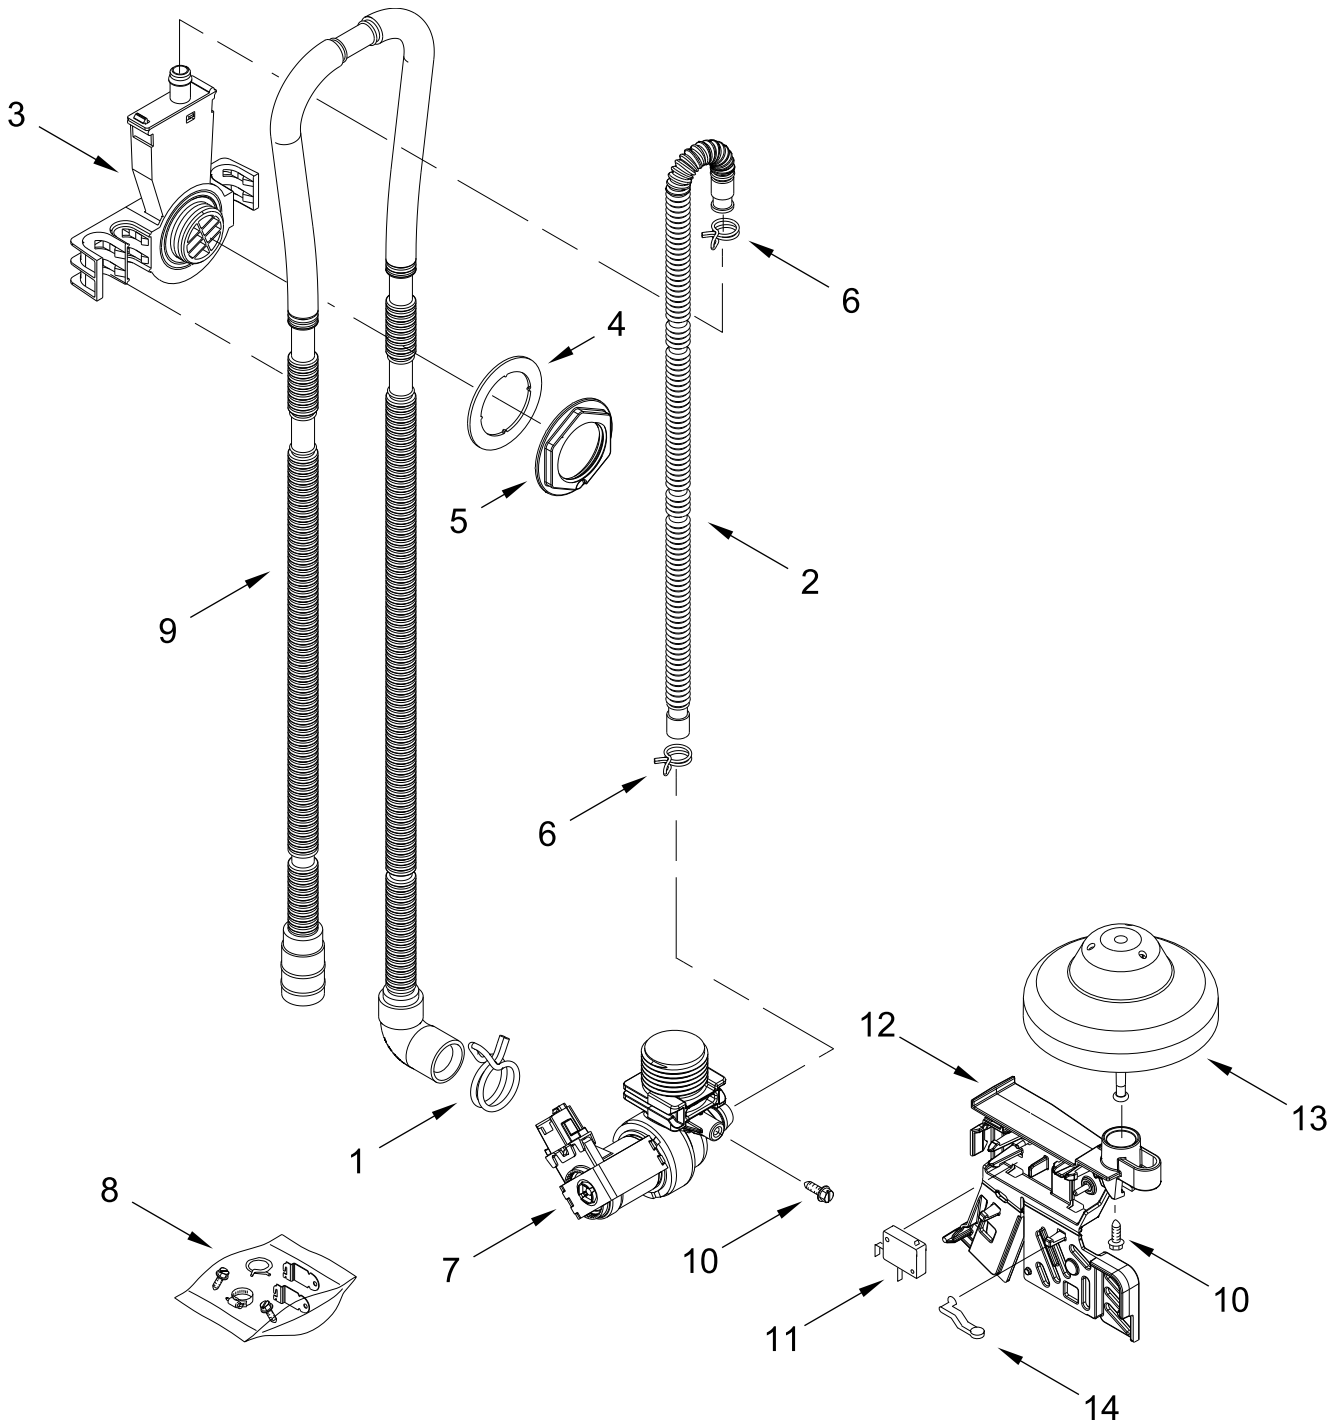

FILL, DRAIN AND OVERFILL PARTS

FILL, DRAIN AND OVERFILL PARTS

<u>Illus.</u> <u>No.</u>	<u>Part No.</u>	<u>Description</u>	<u>Illus.</u> <u>No.</u>	<u>Part No.</u>	<u>Description</u>	<u>Illus.</u> <u>No.</u>	<u>Part No.</u>	<u>Description</u>
1	370445	Clamp, Hose	6	371505	Clamp, Hose	10	304231	Screw
2	W10769066	Inlet Hose	7	W11130744	Fill Valve Assembly	11	W10195039	Switch, Overfill Control
3	W10195536	Inlet, Water (Also Order Item 4)	8	W10786175	Miscellaneous Parts Bag (Contains 2 Screws, 2 Clamps, & 2 Brackets)	12	W10316267	Standpipe, Overfill
4	8531323	Gasket				13	W10346525	Float & Retainer Assembly
5	W10508676	Nut, Inlet (Also Order Item 4)	9	W10545278	Drain loop with check valve assembly	14	W10195037	Lever, Overfill Switch