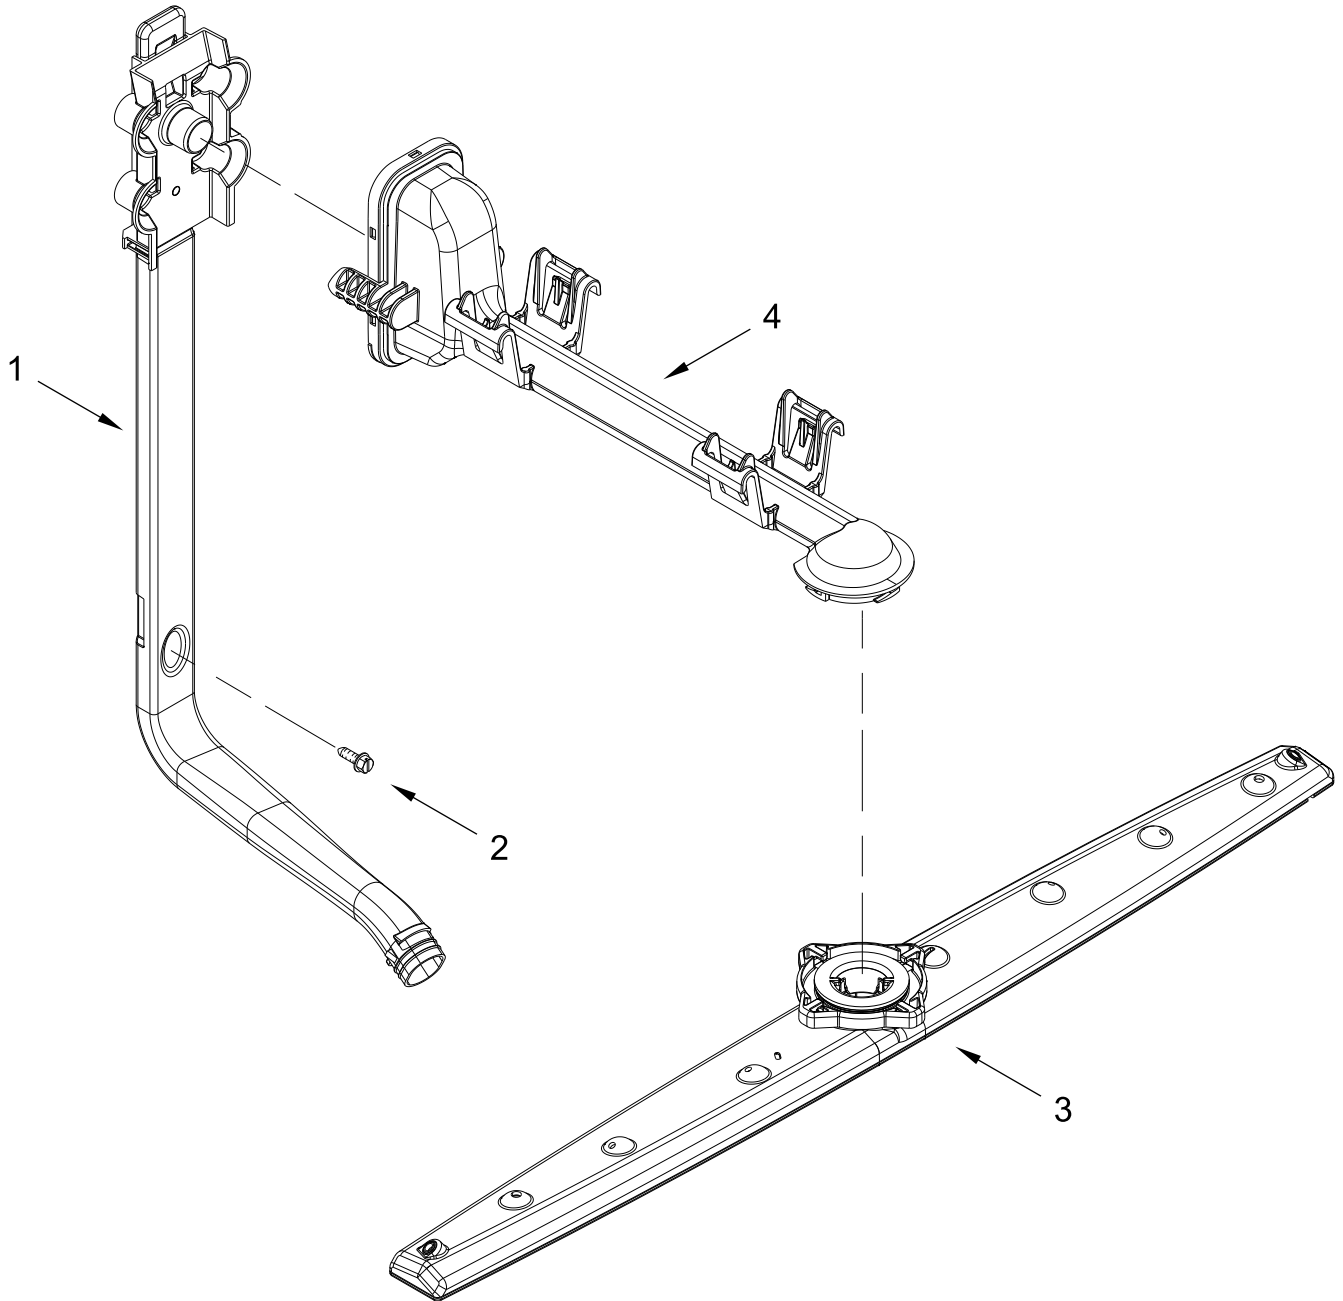

UPPER WASH AND RINSE PARTS

UPPER WASH AND RINSE PARTS

<u>Illus.</u> <u>No.</u>	<u>Part No.</u>	<u>Description</u>	<u>Illus.</u> <u>No.</u>	<u>Part No.</u>	<u>Description</u>
1	W11462355	Feed Tube Assembly	3	W10498900	Sprayarm
2	W10165274	Screw	4	W10340681	Manifold