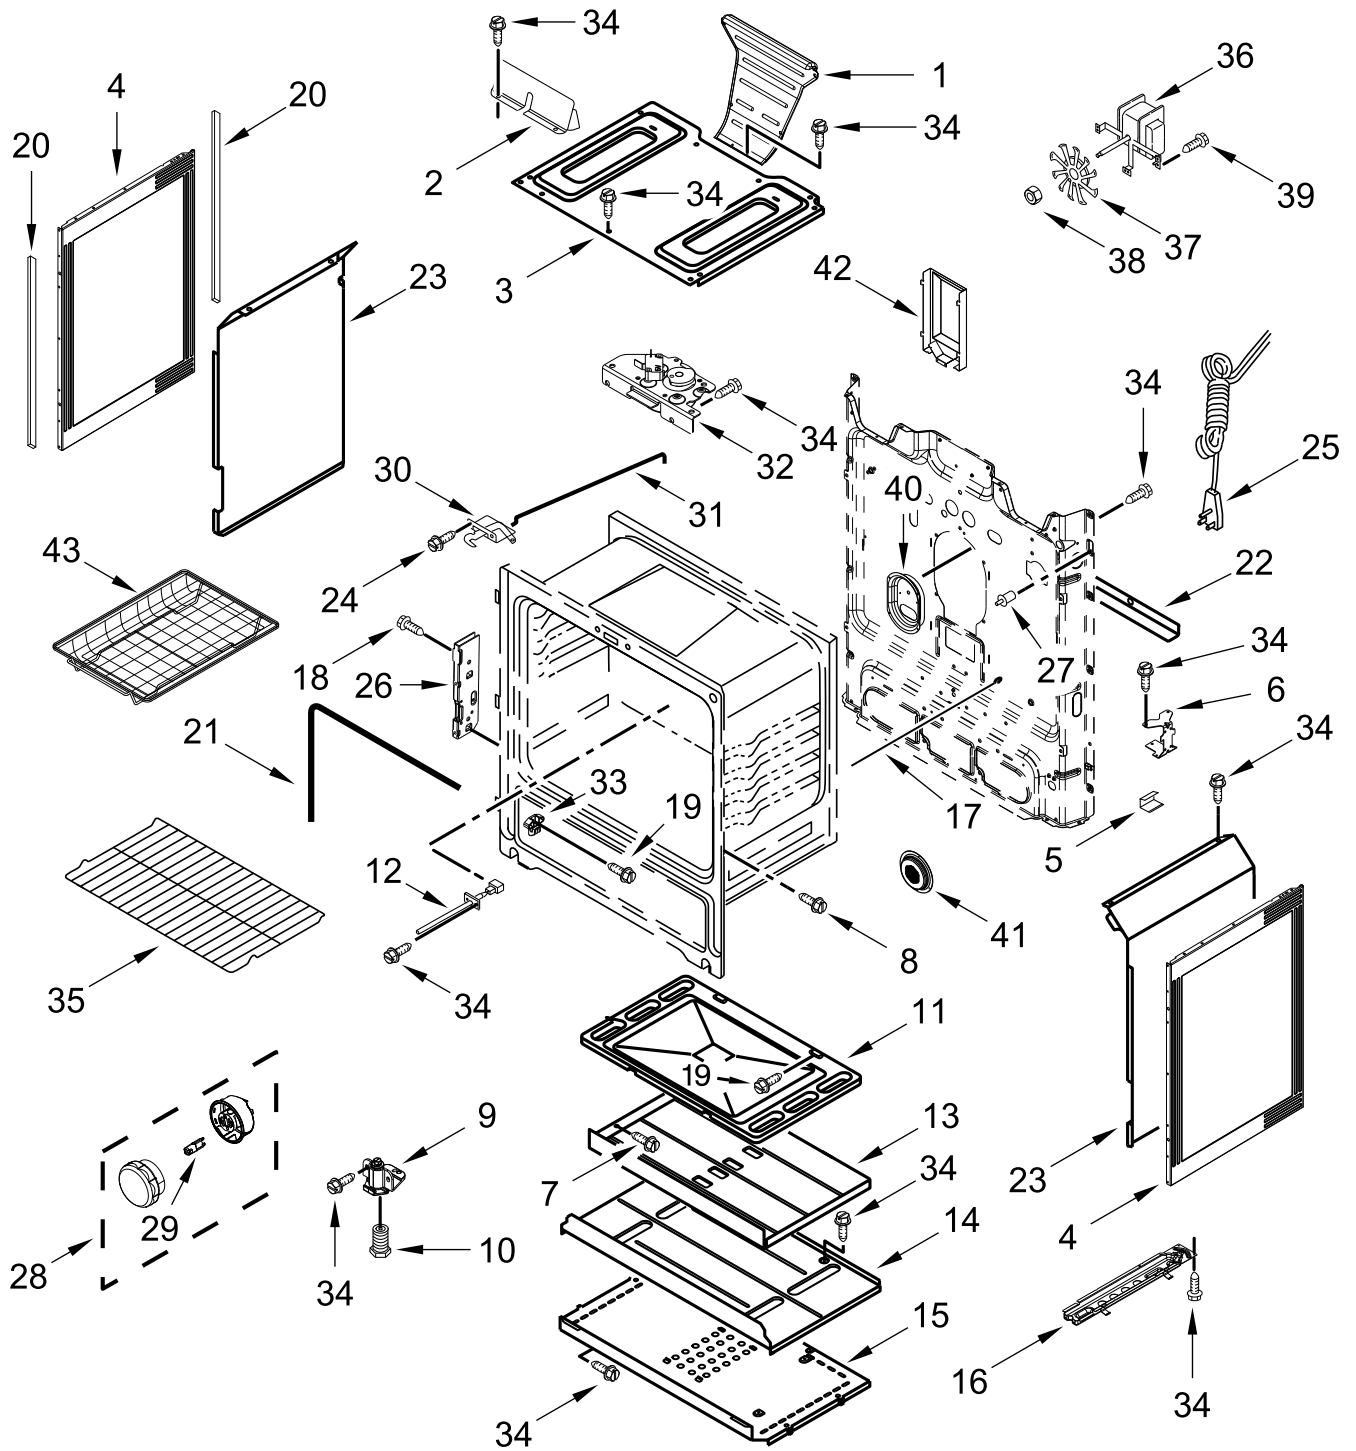

CHASSIS PARTS

CHASSIS PARTS

<u>Illus. No.</u>	<u>Part No.</u>	<u>Description</u>	<u>Illus. No.</u>	<u>Part No.</u>	<u>Description</u>	<u>Illus. No.</u>	<u>Part No.</u>	<u>Description</u>
1	W11457094	Box, Flue	17	9757239	Rod, Door Switch	33	W10674705	Glide, Drawer Front
2	8272747	Shield, Flue	18	W10031780	Screw	34	3196178	Screw
3	W11379351	Box-Burner, Gas Sealed	19	3400080	Screw	35	W11173792	Rack, Oven
4		Panel, Side	20	W10919715	Gasket	36	W11403615	Fan Motor, Convection
	W10162245	Black	21	W11491751	Seal, Door	37	W11425715	Blade, Fan
5	W10137382	Clip, Panel	22	W10435470	Brace, Main Back	38	W11433702	Nut, Acorn (LH)
6	8523249	Bracket, Manifold	23	W11379353	Retainer, Insulation (Left)	39	4449809	Screw
7	W10362924	Screw		W11379943	Retainer, Insulation (Right)	40	W10134126	Bracket, Fan
8	3196560	Screw	24	3196560	Screw	41	W10134124	Cover, Conv Fan
9	W10341186	Front Foot Assembly	25	W10910642	Cord, Power	42	W10158780	Cover, Rear Fan
10	W10058460	Foot, Leveling	26	W10289077	Receiver, Hinge	43	W11526015	Basket, Air Fry
11	3195097	Bottom, Oven	27	W11511828	Switch, Door			FOLLOWING PARTS NOT ILLUSTRATED
12	W10586204	Sensor	28	W11544377	Light Assembly		8524099	Insulation, Wrap
13	8053967	Baffle, Burner Oven	29	W10571723	Bulb, Halogen 40 Watts		W10180437	Insulation, Back
14	8053969	Shield, Heat	30	9761013	Front Door Latch Assembly			
15	8053968	Shield, Lower	31	W10078370	Rod, Push Latch			
16	W10390008	Base Rail Assembly (Left)	32	W10107820	Rear Door Latch Assembly			
	W10390007	Base Rail Assembly (Right)