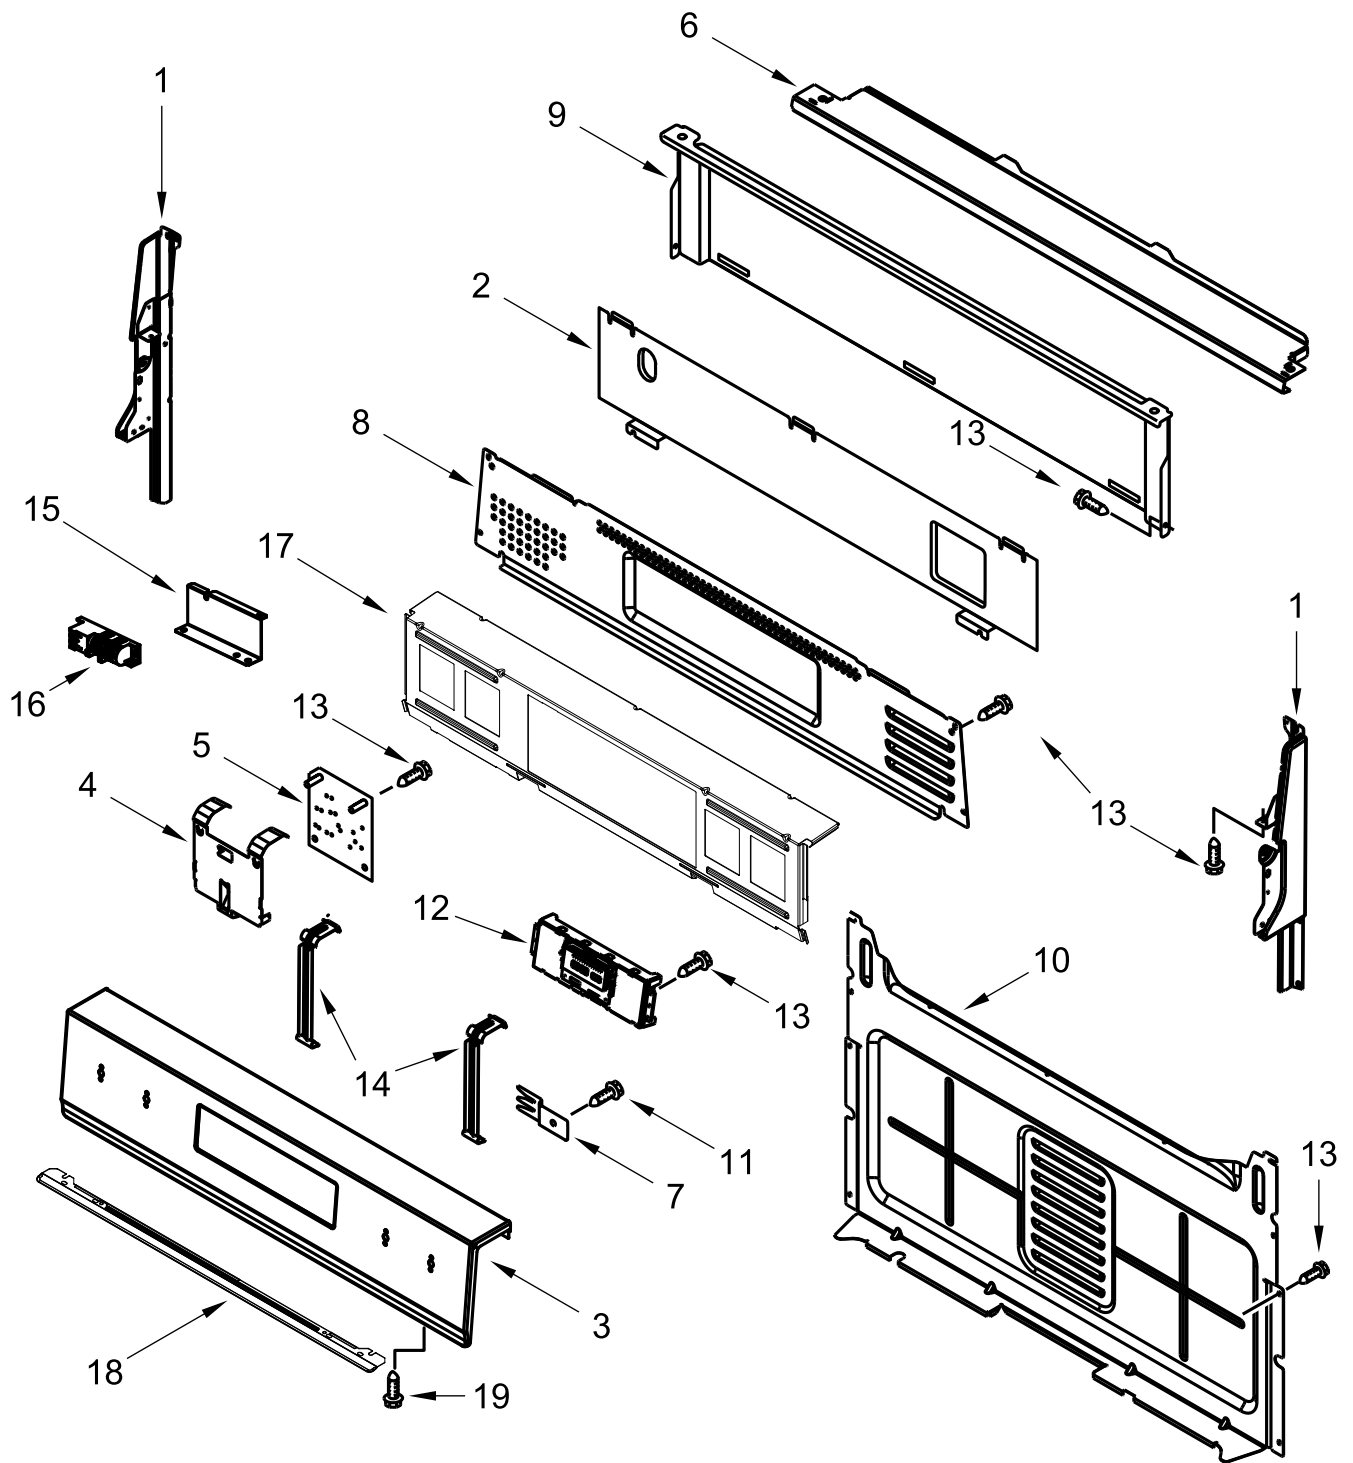

CONTROL PANEL PARTS

CONTROL PANEL PARTS

<u>Illus.</u> <u>No.</u>	<u>Part No.</u>	<u>Description</u>	<u>Illus.</u> <u>No.</u>	<u>Part No.</u>	<u>Description</u>	<u>Illus.</u> <u>No.</u>	<u>Part No.</u>	<u>Description</u>
1		Endcap	7	8523412	Bracket, Rear Cooktop	16	W10475149	Module, Spark (5+0)
	W11213290	Black (Left)	8	W10198745	Cover, Upper	17	W10901802	Panel, Backer
	W11213292	Black (Right)	9	W10192841	Shield, Heat	18		Bracket, Eye Brow
2	8053505	Shield, Heat	10	W10184251	Cover, Back		W11443964	Black
3		Panel, Control	11	3196169	Screw	19	3196165	Screw
	W11448332	Stainless	12		Control, Electronic (LCX)			
	W11448333	Black Stainless		W11520700	Black			
4	W10762981	Bracket, Mounting	13	3196178	Screw			
5	W10920631	Module, Spark DSI	14	W10856361	Bracket, Control			
6	W10516123	Bracket, Console Mounting	15	W10797001	Bracket, Ignitor