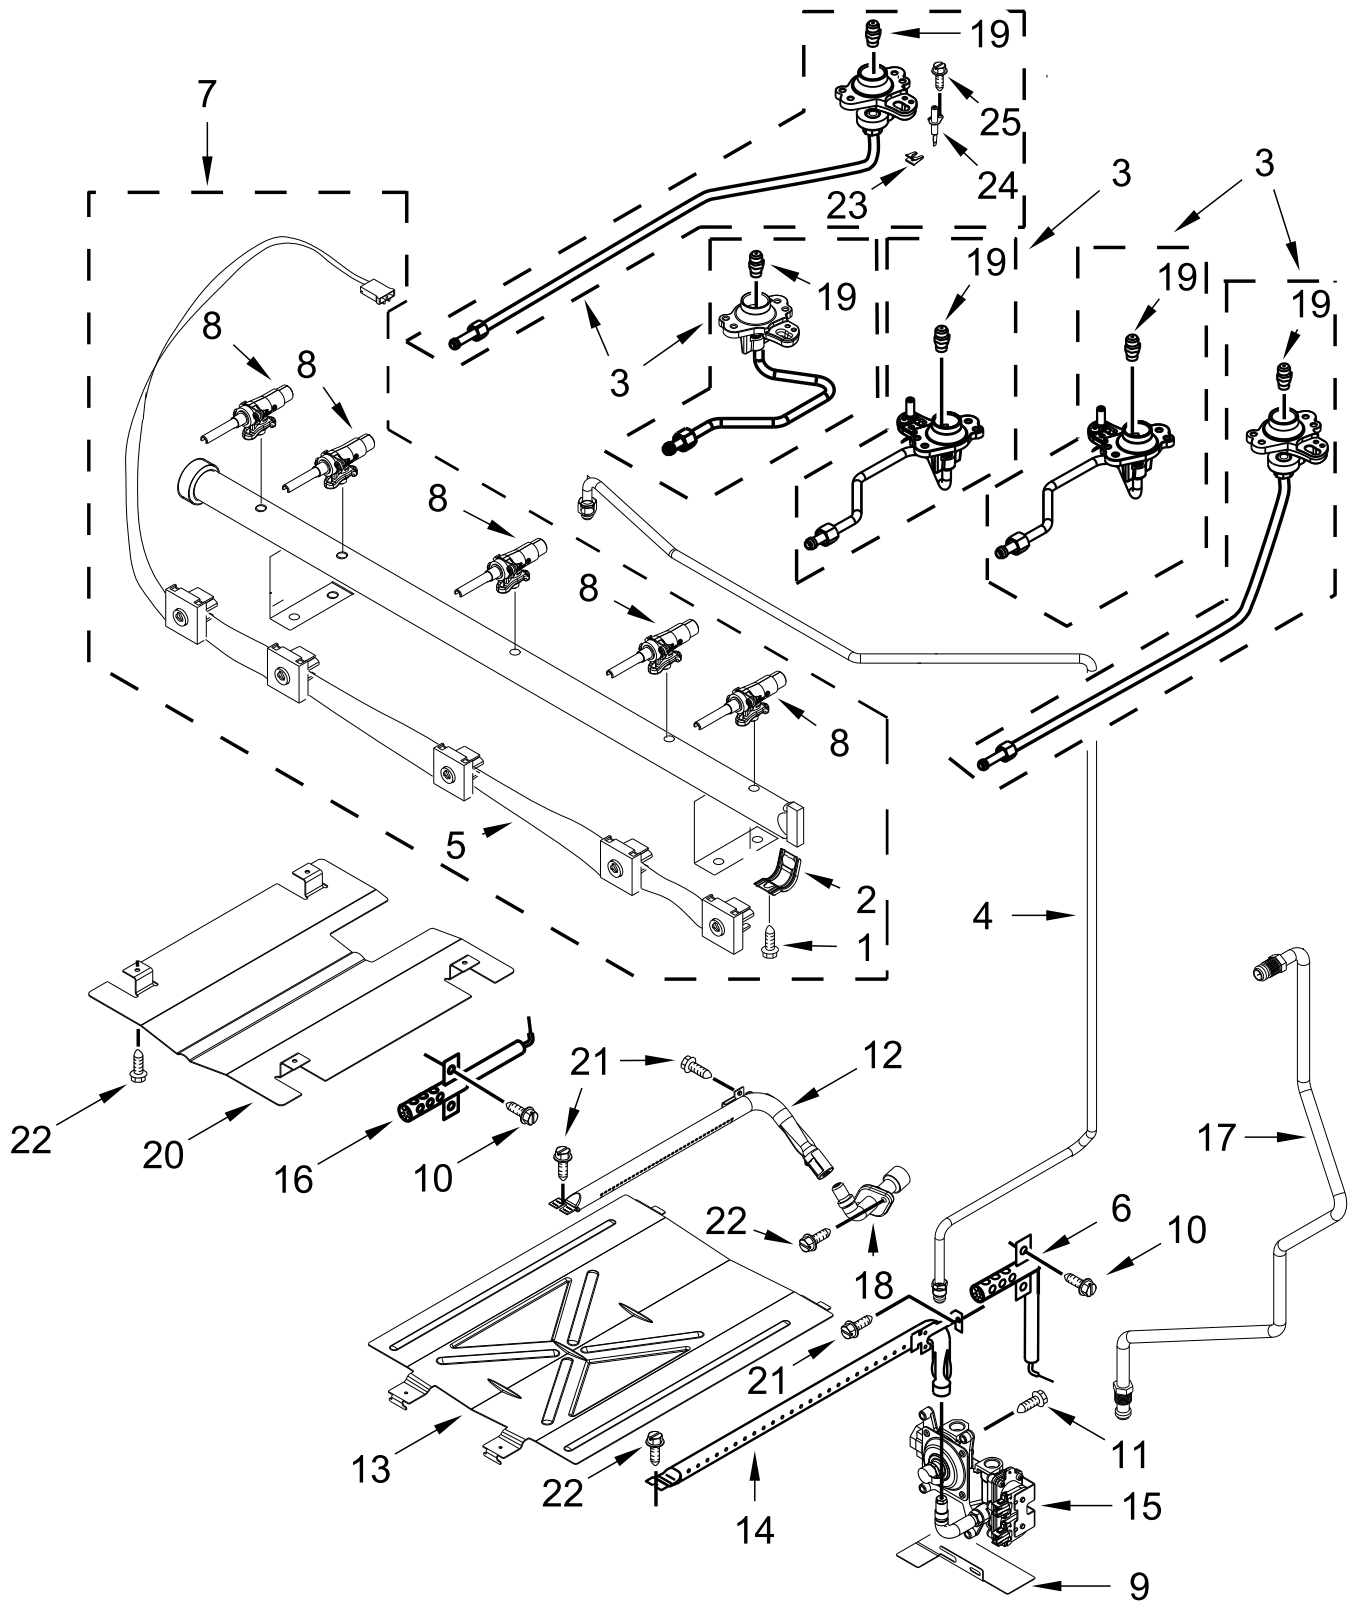

CONTROL PANEL PARTS

<u>Illus.</u> <u>No.</u>	<u>Part No.</u>	<u>Description</u>	<u>Illus.</u> <u>No.</u>	<u>Part No.</u>	<u>Description</u>	<u>Illus.</u> <u>No.</u>	<u>Part No.</u>	<u>Description</u>
1		Endcap	7	8523412	Bracket, Rear Cooktop	16	W10475149	Module, Spark (5+0)
	W11213290	Black (Left)	8	W10198745	Cover, Upper	17	W10901802	Panel, Backer
	W11213292	Black (Right)	9	W10192841	Shield, Heat	18		Bracket, Eye Brow
2	8053505	Shield, Heat	10	W10184251	Cover, Back		W11443964	Black
3		Panel, Control	11	3196169	Screw	19	3196165	Screw
	W11448332	Stainless	12		Control, Electronic (LCX)			
	W11448333	Black Stainless		W11520700	Black			
4	W10762981	Bracket, Mounting	13	3196178	Screw			
5	W10920631	Module, Spark DSI	14	W10856361	Bracket, Control			
6	W10516123	Bracket, Console Mounting	15	W10797001	Bracket, Ignitor			

MANIFOLD PARTS