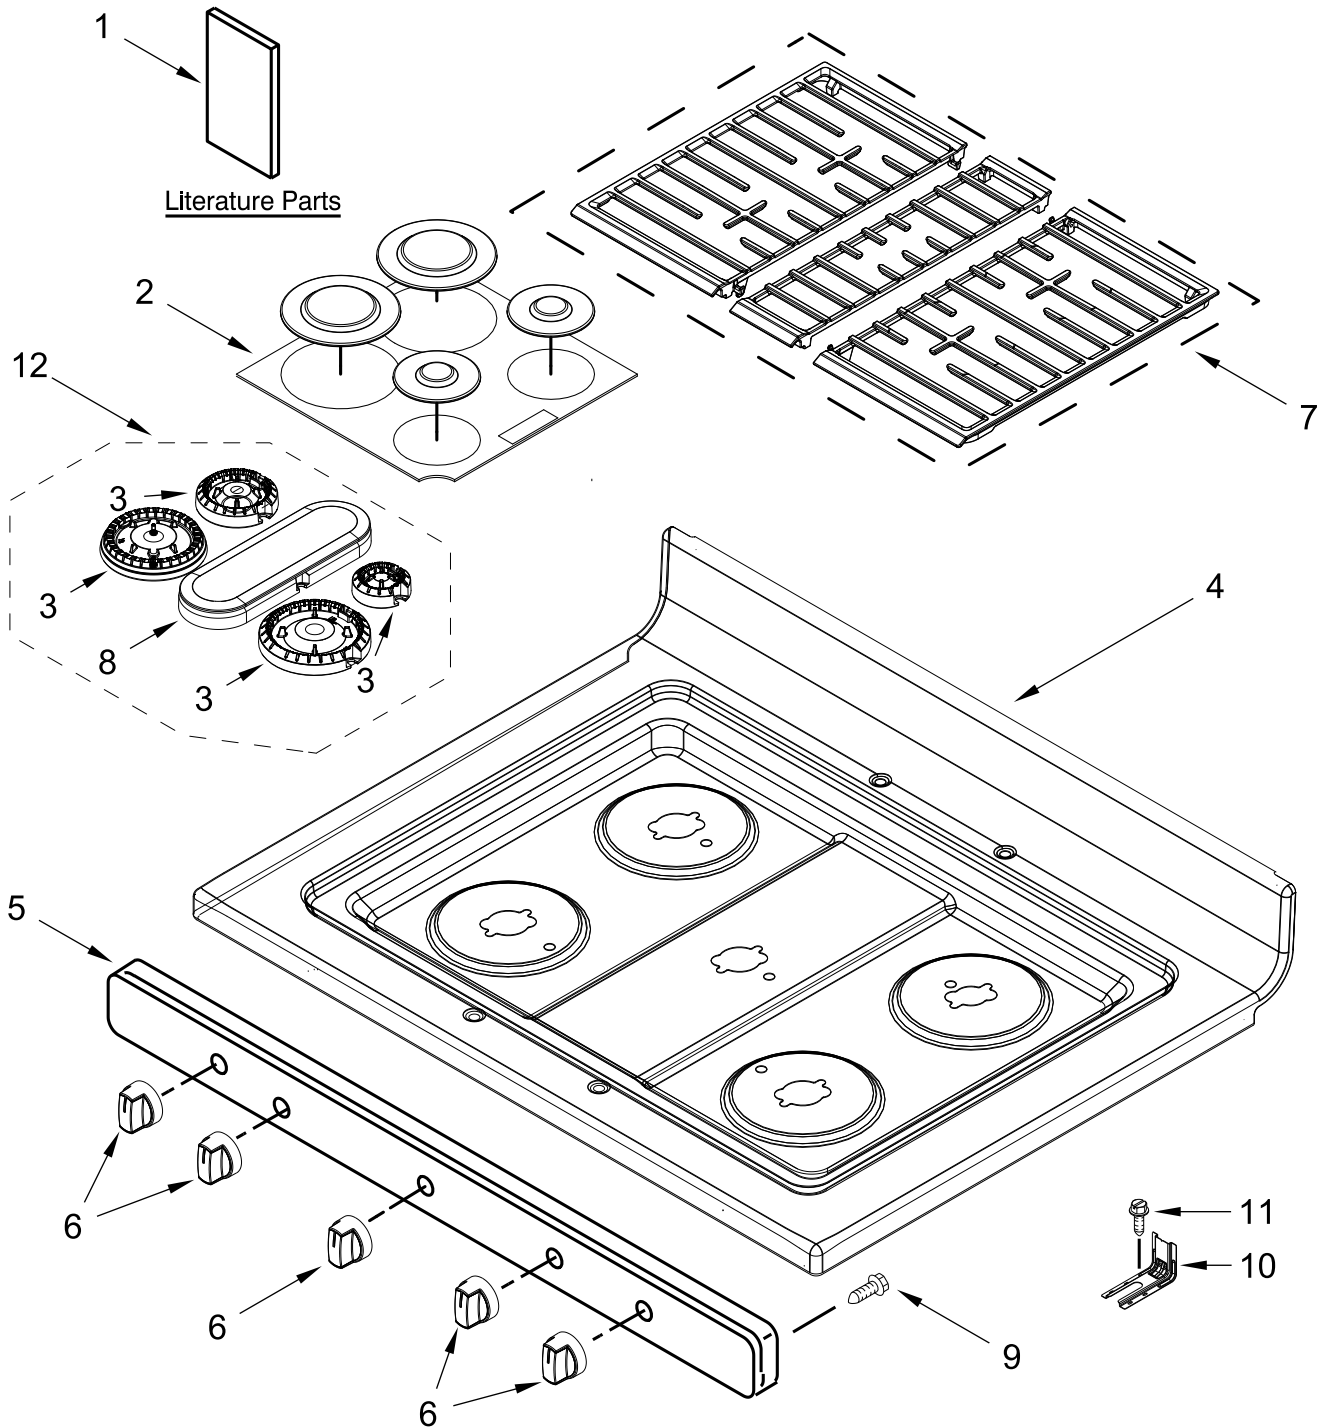

**30" GAS FREESTANDING SELF CLEAN RANGE
Finger Print Resistant**

MODELS:

WFG550S0LZ4 (Stainless)

WFG550S0LV4 (Black Stainless)

COOKTOP PARTS

COOKTOP PARTS

<u>Illus. No.</u>	<u>Part No.</u>	<u>Description</u>	<u>Illus. No.</u>	<u>Part No.</u>	<u>Description</u>	<u>Illus. No.</u>	<u>Part No.</u>	<u>Description</u>
1		Literature Parts	4		Cooktop	12	W11368533	Burner Kit
	W11404103	Installation Instructions		W11418086	Black Panel, Manifold			FOLLOWING PARTS NOT ILLUSTRATED
	W11450808	Owners Manual		W11044911	Stainless		W11457191	Harness, Main
	W11102748	Sheet, Tech (English)		W11044910	Black Stainless		W11450461	Harness, Bake/Broil
	W11524748	Quick Start Guide	6		Knob, Control		3196520	Clip, Wire
2		Burner Cap Kit		W11510456	Stainless		W10334923	Clip, Gas Wiring
	W11498499	Black (Set of 4)		W11510460	Black		313438	Clip, Harness
3	W11352018	Spreader, Flame (Left Front & Right Front)	7		Grate Kit		3196896	Clip, Wire
	W11352020	Spreader, Flame (Right Rear)	8	W11090908	Black (Set of 3)			
	W11352021	Spreader, Flame (Left Rear)	8	W11367086	Spreader, Flame			
			9	3196557	Screw			
			10	W11379945	Bracket, Anti-Tip			
			11	7101P485-60	Screw, Anti-Tip Kit			