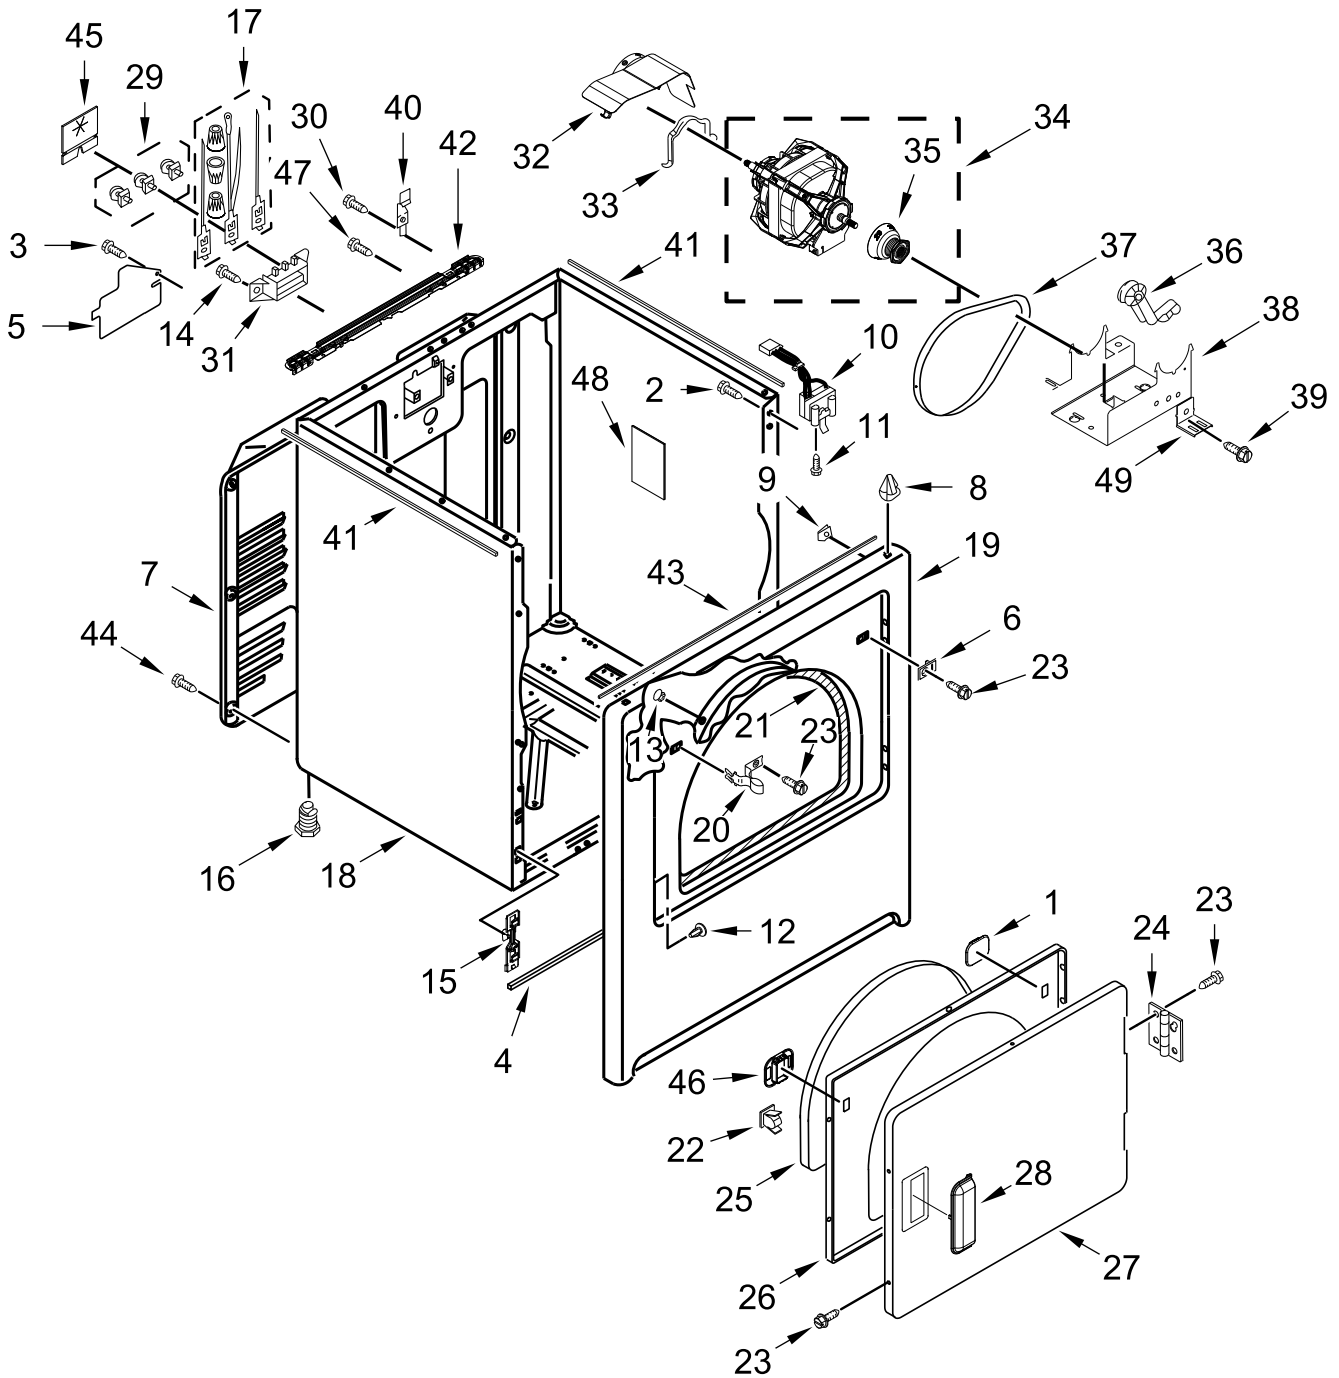

CABINET PARTS

CABINET PARTS

<u>Illus. No.</u>	<u>Part No.</u>	<u>Description</u>	<u>Illus. No.</u>	<u>Part No.</u>	<u>Description</u>	<u>Illus. No.</u>	<u>Part No.</u>	<u>Description</u>
1	W10529198	Cover, Door Catch	18		Cabinet	31	3397659	Block, Terminal
2	3390631	Screw		8530603	White	32	3401800	Shield, Belt Assembly
3	693995	Screw	19		Panel, Front	33	W10121316	Clamp, Motor Mount
4	W10841728	Seal, Spill Guard		W10664697	White	34	W10396039	Motor Assembly 60 Hz.
5	W11219688	Cover, Terminal Block	20	W11224633	Strike, Door			
6	W10567345	Plug, Strike	21	W10803476	Assembly, Seal and Bearing	35	8066184	Pulley, Motor
7	W11598681	Panel, Rear	22	W11224630	Assembly, Door Catch	36	691366	Idler Assembly
8	8066092	Lock, Front Top	23	342055	Screw	37	3387610	Belt, Drive
9	98234	Clip, Ground	24		Assembly, Hinge and Pin	38	3401801	Base, Motor
10	W11590193	Switch, Door				39	3400500	Bolt
11	697773	Screw		W10362431	White	40	W10641296	Hinge, Top
12		Hinge Hole Cover	25	W10730752	Seal, Door	41	W10316529	Seal, Foam
	W11308618	White	26	W10463967	Door, Inner	42	W10641295	Bracket, Rear
13	685203	Clip, Felt Pad	27		Door, Front	43	W10316619	Seal, Spill Guard
14	3393008	Screw		W10714510	White	44	9740848	Screw
15	W10775448	Clip, Front Panel	28		Handle, Door	45	W11532648	Pad, Power Cord
16	W10779369	Foot, Dryer		W10714516	White	46	W10529197	Bezel, Door Catch
17	279318	Terminal, Brass and Tinned (Includes Terminal Block Screw Kit)	29	279393	Screw Kit, Terminal Block	47	343641	Screw
			30	W10773242	Screw	48	W10653662	Pad, Foam
						49	3401805	Bracket, Idler