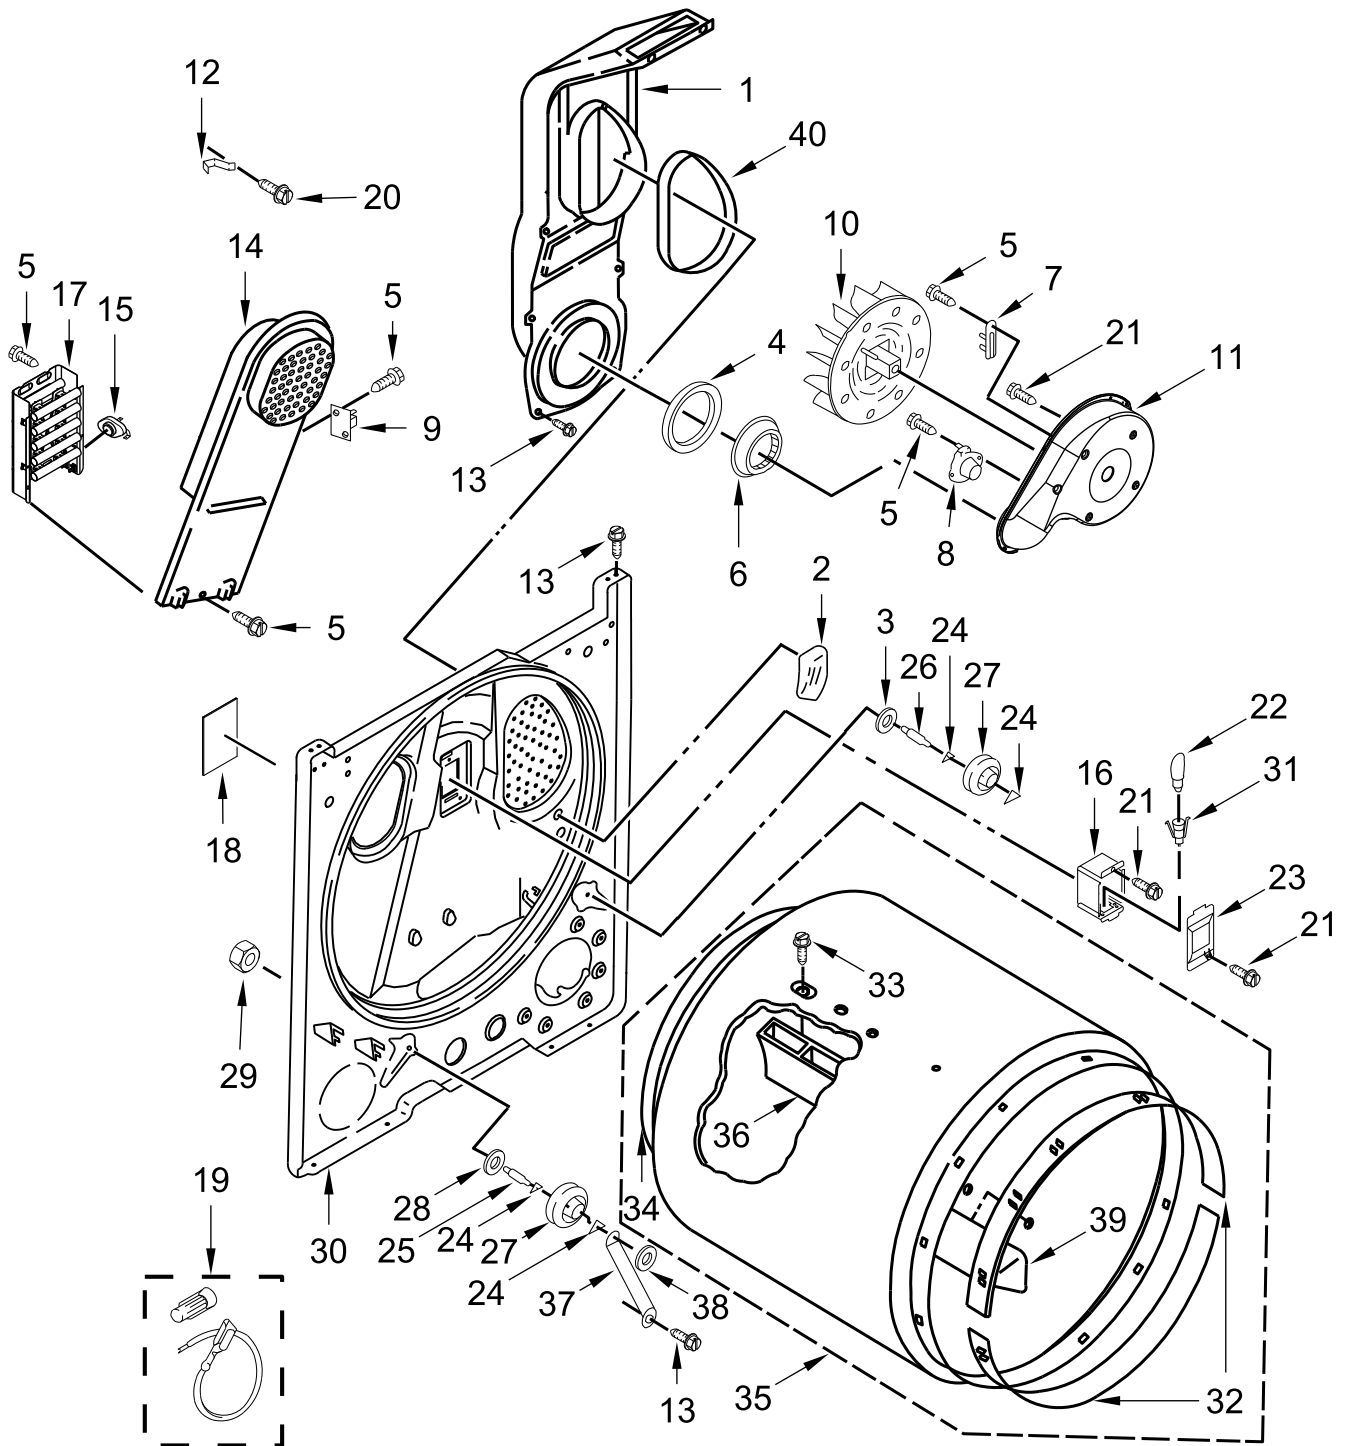

BULKHEAD PARTS

BULKHEAD PARTS

<u>Illus.</u> <u>No.</u>	<u>Part No.</u>	<u>Description</u>	<u>Illus.</u> <u>No.</u>	<u>Part No.</u>	<u>Description</u>	<u>Illus.</u> <u>No.</u>	<u>Part No.</u>	<u>Description</u>
1	W10798024	Assembly, Lint Chute	17	W10724237	Element, Heater	32	692526	Bearing, Ring
2	W11424720	Pad, Sensor	18	W10836094	Pad, Sound	33	W10219342	Screw
3	3388703	Washer	19	279457	Terminal Wire Kit (For Heater Element Wiring Harness Repair)	34	W10856781	Seal, Rear Drum
4	347139	Seal, Lint Chute				35	W10757750	Assembly, Drum (Complete)
5	90767	Screw	20	489463	Screw	36	692490	Baffle, Drum (Long)
6	W10389567	Shield, Exhaust	21	3390647	Screw	37	W11032820	Bracket, Support
7	3392519	Fuse, Thermal (91C)	22	3406124	Bulb, Light	38	90296	Nut, Push On
8	8577274	Thermistor	23	3402841	Lens, Drum Light	39	3403636	Baffle, Drum (Short)
9	W10900067	Kit, Thermal Cut-Off (Includes Thermostat)	24	W10512946	Washer, Tri Ring	40	339956	Seal
10	W10709771	Wheel, Blower	25	W10359270	Shaft, Drum Roller - Left Hand Thread			
11	8577230	Housing, Blower	26	W10359269	Shaft, Drum Roller - Right Hand Thread			
12	3398161	Clip, Heater Box						
13	3390631	Screw	27	3397590	Roller, Support			
14	W11338355	Box, Heater	28	348197	Washer			
15	3977767	Thermostat, 221 F (105 C)	29	W10298789	Nut, Hex			
			30	W10714469	Bulkhead			
16	3977373	Bracket, Drum Light	31	W10214261	Socket, Light