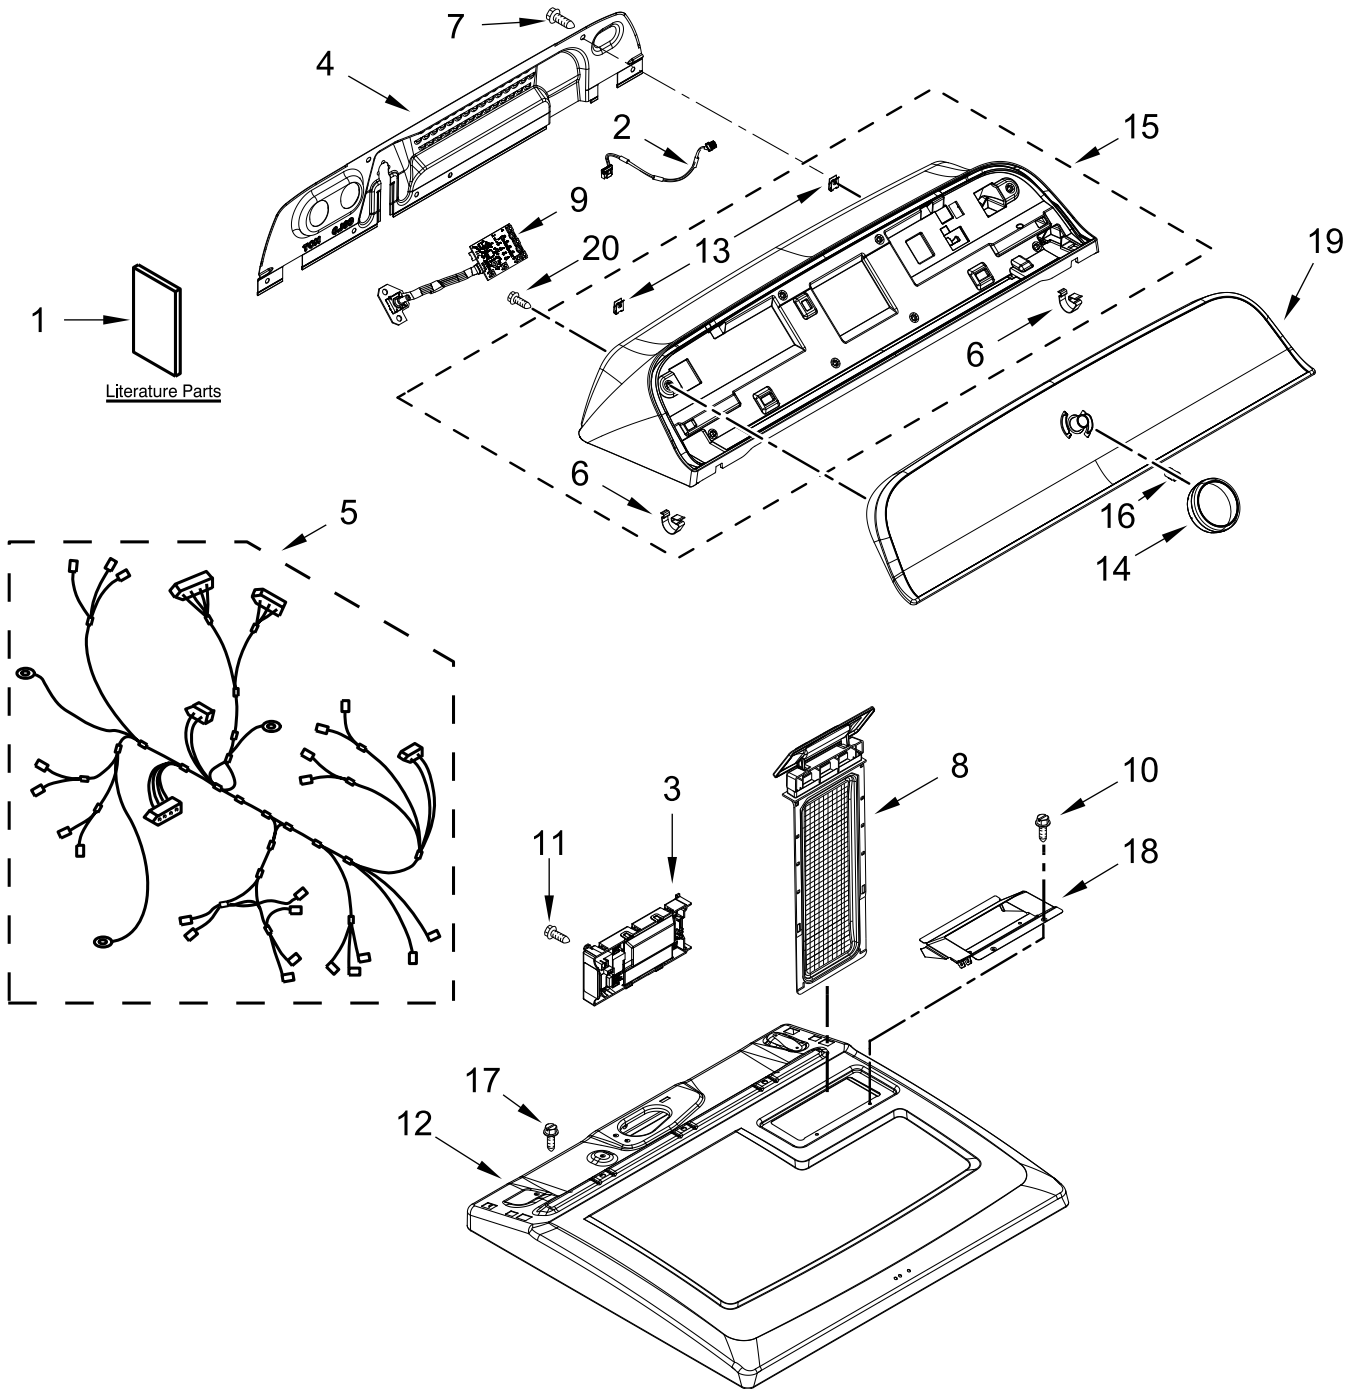

ELECTRIC DRYER

MODELS:

WED500CMW0 (White)

TOP AND CONSOLE PARTS

TOP AND CONSOLE PARTS

<u>Illus. No.</u>	<u>Part No.</u>	<u>Description</u>	<u>Illus. No.</u>	<u>Part No.</u>	<u>Description</u>	<u>Illus. No.</u>	<u>Part No.</u>	<u>Description</u>
1		Literature Parts	7	3390663	Screw	14		Assembly, Control Knob
	W11555817	Owners Manual	8		Lint Screen		W11406489	Chrome
	W11565129	Tech Sheet		W11538108	White	15		Assembly, Console
	W11423864	Quick Start Guide	9	W11374901	Encoder, Mega Assembly		W11406485	White
2	W11551859	HMI Harness	10	688983	Screw	16	8536939	Clip, Spring
3	W11606406	Appliance Control Unit (ACU)	11	3348629	Screw	17	343641	Screw
4	W10775189	Panel, Rear	12		Top	18	W10662472	Collar, Lint Chute
5	W11568017	Harness, Main		W10613389	White	19	W11445460	Assembly, Fascia
6	8312709	Clip, Console	13	W10298336	Nut, "U"	20	9740848	Screw