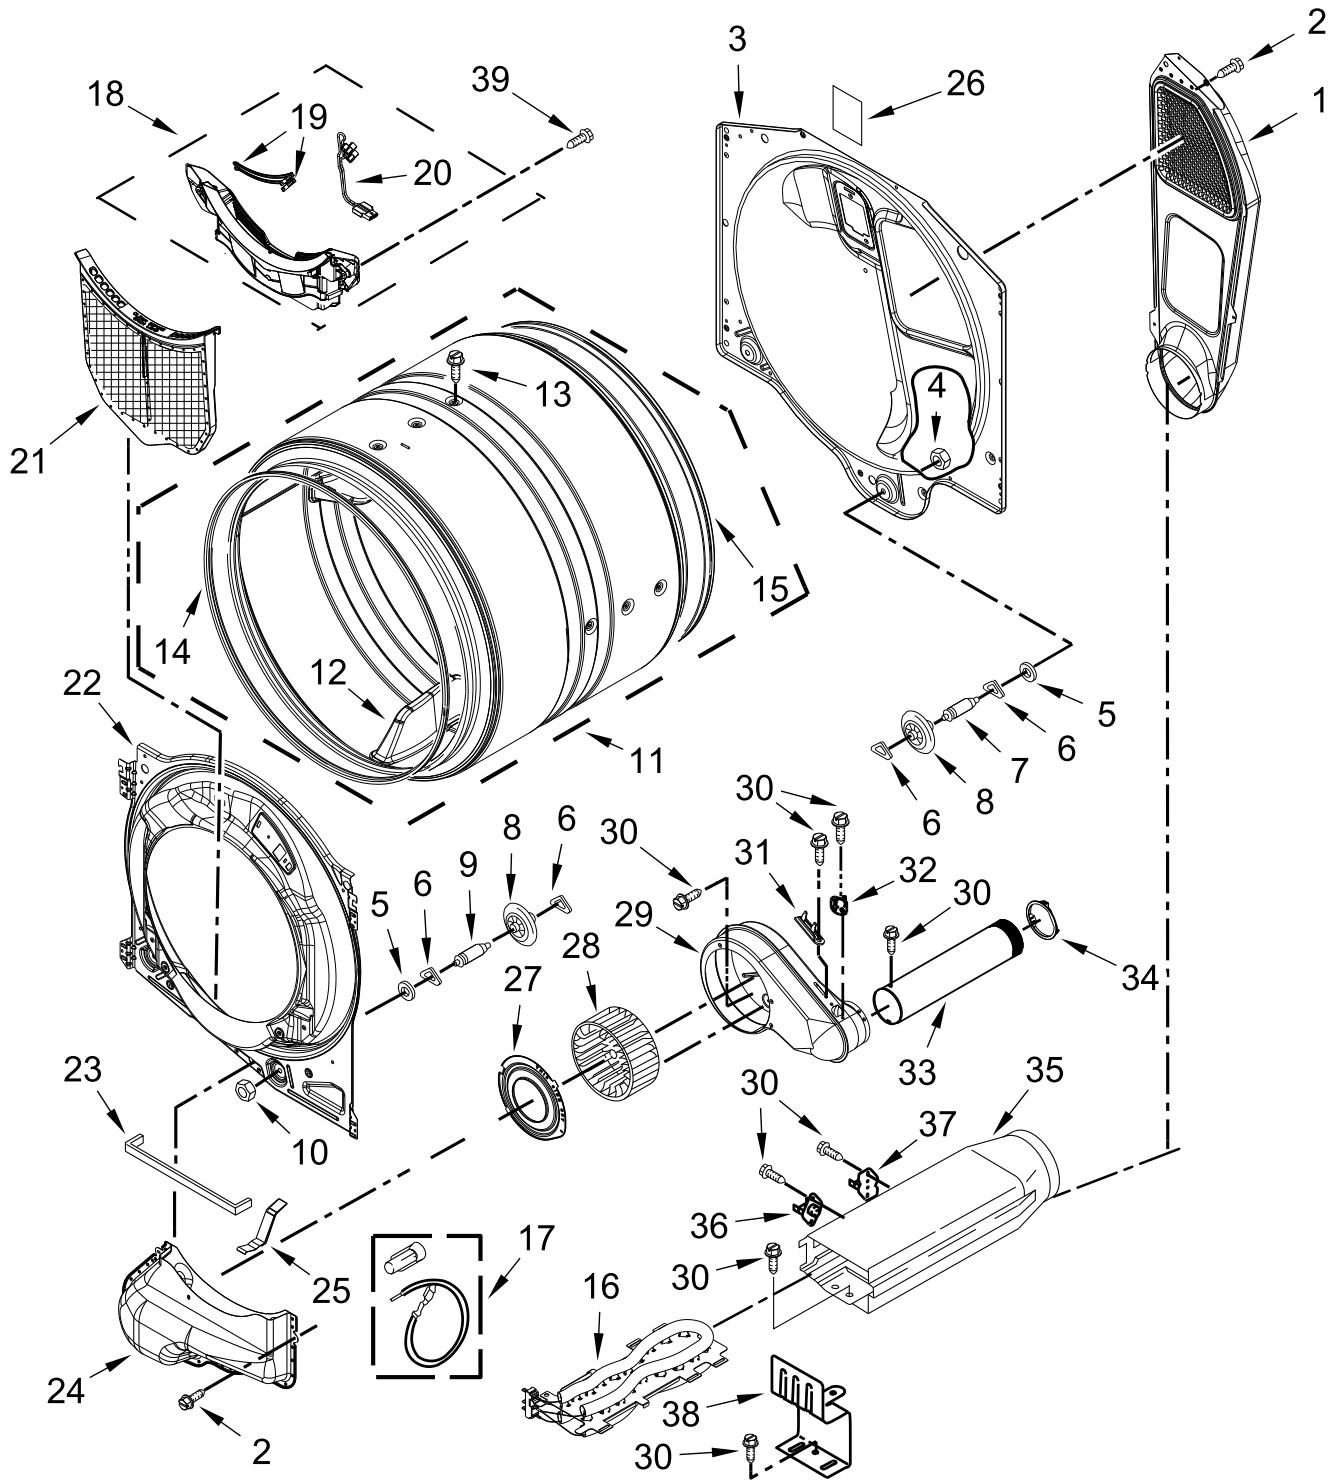

BULKHEAD PARTS

BULKHEAD PARTS

<u>Illus. No.</u>	<u>Part No.</u>	<u>Description</u>	<u>Illus. No.</u>	<u>Part No.</u>	<u>Description</u>	<u>Illus. No.</u>	<u>Part No.</u>	<u>Description</u>
1	W11104018	Assembly, Air Duct	16	W11344457	Element, Heater 5400W	29	W10211911	Housing, Blower
2	3390647	Screw	17	279457	Terminal Wire Kit (For Heater Element Wiring Harness Repair)	30	693995	Screw
3	W11162462	Bulkhead, Rear	18	W10672683	Assembly, Outlet Grill and Housing	31	W10693363	Fuse, Thermal (91C)
4	W10001120	Nut, Hex (Left Hand Thread)	19	3387223	Sensor, Electrode	32	8577274	Thermistor
5	3387459	Washer	20	W10298258	Harness, Sensor	33	W10342188	Exhaust Pipe
6	W10512946	Washer, Tri Ring	21	W10516085	White Lint Screen	34	W10344699	Collar, Duct
7	W10359271	Shaft, Drum Roller - Right Hand Thread	22	W10673493	Bulkhead, Front	35	W10891205	Assembly, Weld Heater Box
8	W10314171	Roller, Support	23	W10211950	Seal, Housing Outlet	36	8557403	Thermostat, High Limit
9	W10359272	Shaft, Drum Roller - Left Hand Thread	24	W10211896	Assembly, Lint Duct	37	280148	Kit, Thermal Cut-Off (Includes Thermostat)
10	3934666	Nut, Hex	25	W10414388	Clip, Lint Duct	38	8066099	Bracket, Heater Box
11	W10508188	Assembly, Drum (Complete)	26	W10653662	Pad, Foam	39	3387230	Screw
12	W10416098	Baffle, Drum	27	W11254843	Assembly, Collar (Includes Seal)			
13	W10219342	Screw	28	697772	Wheel, Blower			
14	W10521122	Seal, Drum Front						
15	W10521118	Seal, Drum