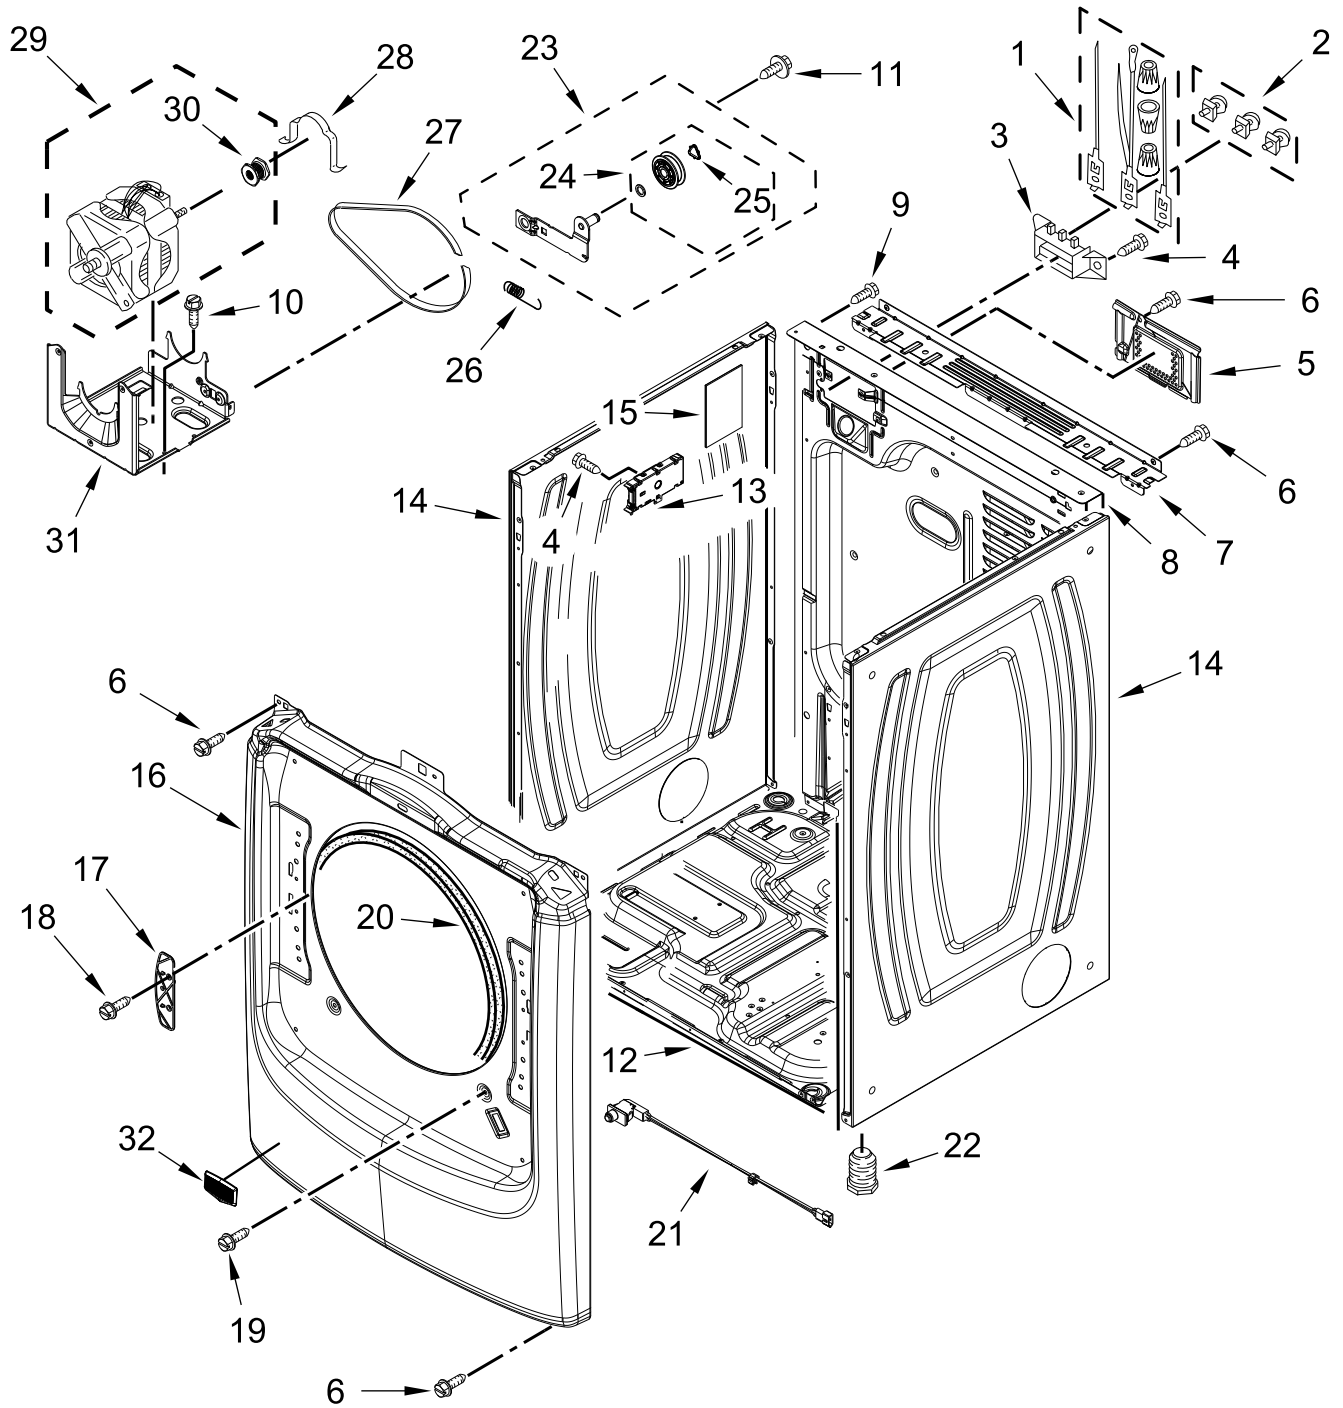

CABINET PARTS

CABINET PARTS

<u>Illus.</u> <u>No.</u>	<u>Part No.</u>	<u>Description</u>	<u>Illus.</u> <u>No.</u>	<u>Part No.</u>	<u>Description</u>	<u>Illus.</u> <u>No.</u>	<u>Part No.</u>	<u>Description</u>
1	279318	Terminal, Brass and Tinned (Includes Terminal Block Screw Kit)	14		Panel, Side	28	W10121316	Clamp, Motor Mount
				W11194423	Black	29	W11322192	Assembly, Motor
			15	W10504381	Pad, Foam	30	8066184	Pulley, Motor
2	279393	Screw Kit, Terminal Block	16		Panel, Front	31	W11404905	Bracket, Motor Mounting
				W11590899	Black			
3	3397659	Block, Terminal	17	W10208250	Strike, Door	32	W10612925	Badge
4	489463	Screw	18	W10288126	Screw			DRYER EXHAUST KIT NOT INCLUDED
5	W11394868	Cover, Terminal Block	19	3357011	Screw			
6	3390647	Screw	20	3387242	Seal, Front Panel		W10323246	Kit, 4-Way Vent
7	W10208382	Bracket, Rear	21	W11307535	Assembly, Door Switch			
8	W10487431	Panel, Rear						
9	W10773242	Screw	22	3392100	Foot, Dryer			
10	343641	Screw	23	W10547287	Assembly, Idler			
11	3389420	Screw	24	W10468057	Assembly, Pulley			
12	8565046	Base, Cabinet	25	W10512946	Washer, Tri Ring			
13	W11461196	Appliance Control Unit (ACU)	26	W10446781	Spring, Idler			
			27	3387610	Belt, Drive