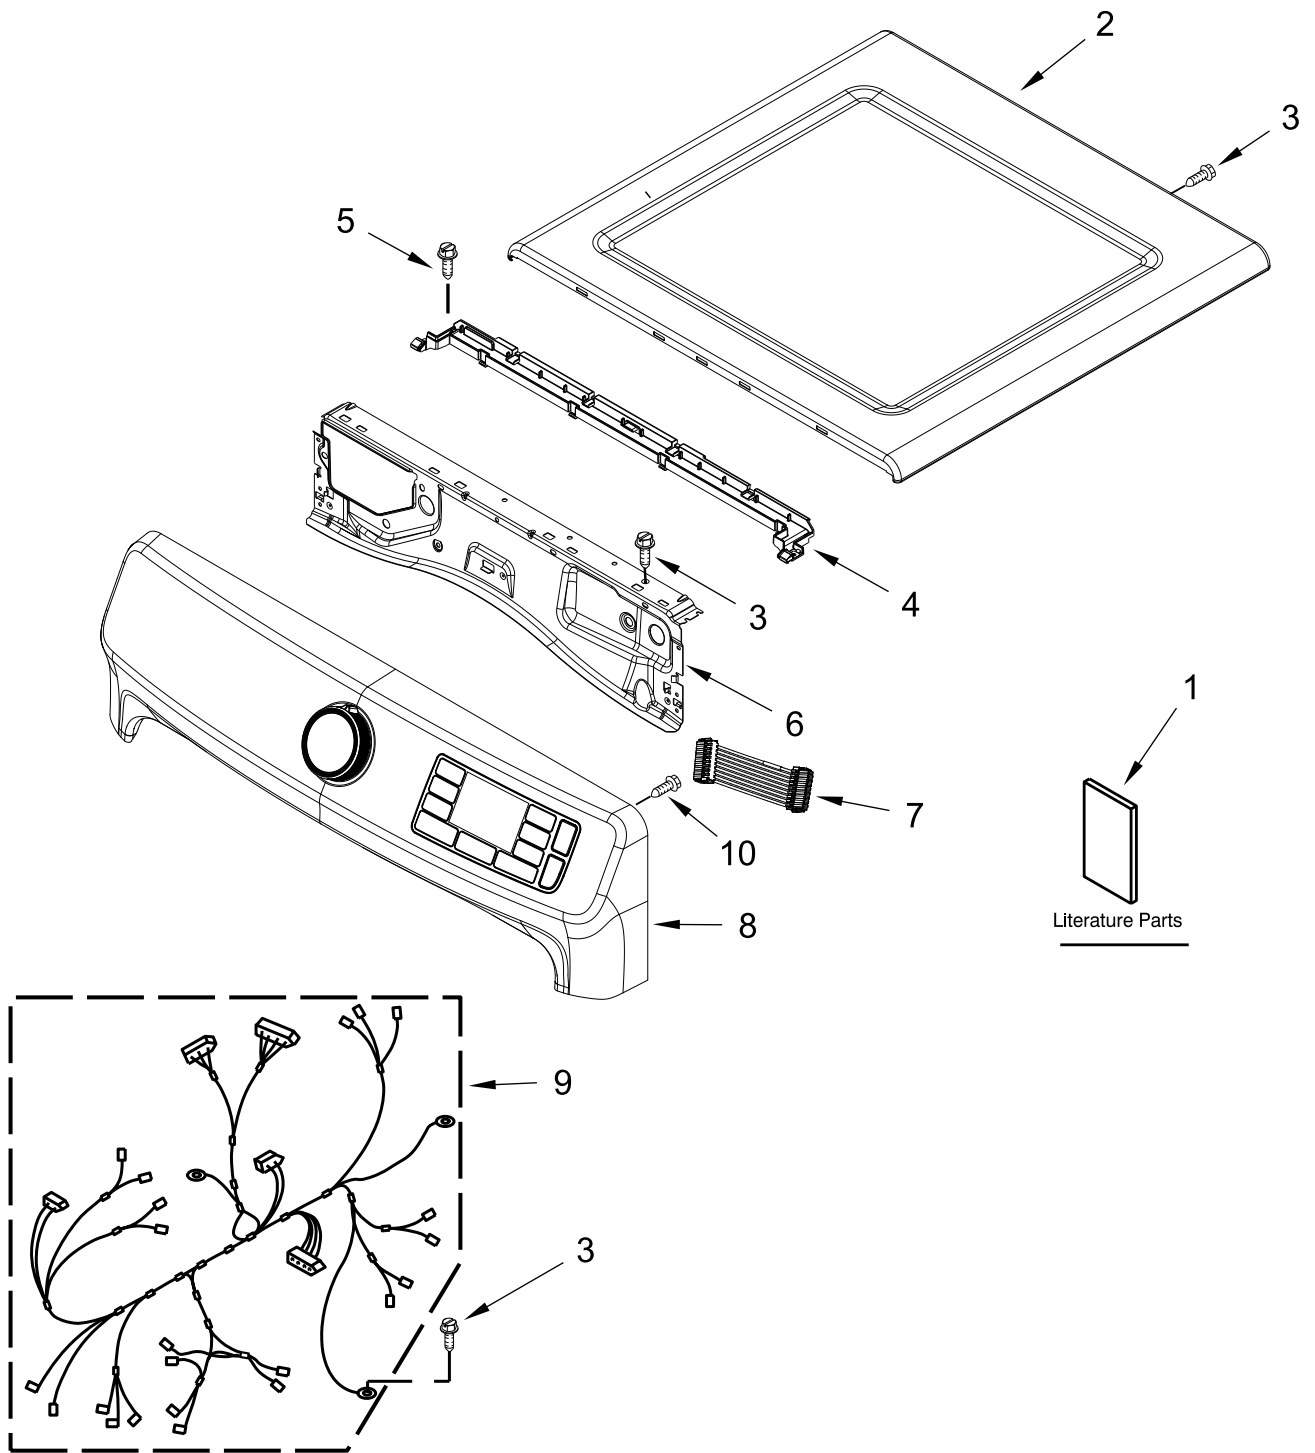

# TOP AND CONSOLE PARTS

<u>Illus. No.</u>	<u>Part No.</u>	<u>Description</u>	<u>Illus. No.</u>	<u>Part No.</u>	<u>Description</u>	<u>Illus. No.</u>	<u>Part No.</u>	<u>Description</u>
1		Literature Parts	3	3390647	Screw	8		Assembly, Console
	W11555817	Owners Manual	4	W11255768	Channel, Water		W11580417	Black
	W11459720	Tech Sheet	5	12990702	Screw	9	W11109747	Harness, Wiring (Main)
	W11460669	Wiring Diagram	6	W10208198	Bracket, Console	10	W10146359	Screw
	W11550671	Quick Start Guide	7	W10920818	Jumper, Harness HMI (Board to Board)			
2		Top						
	W11200177	Black						