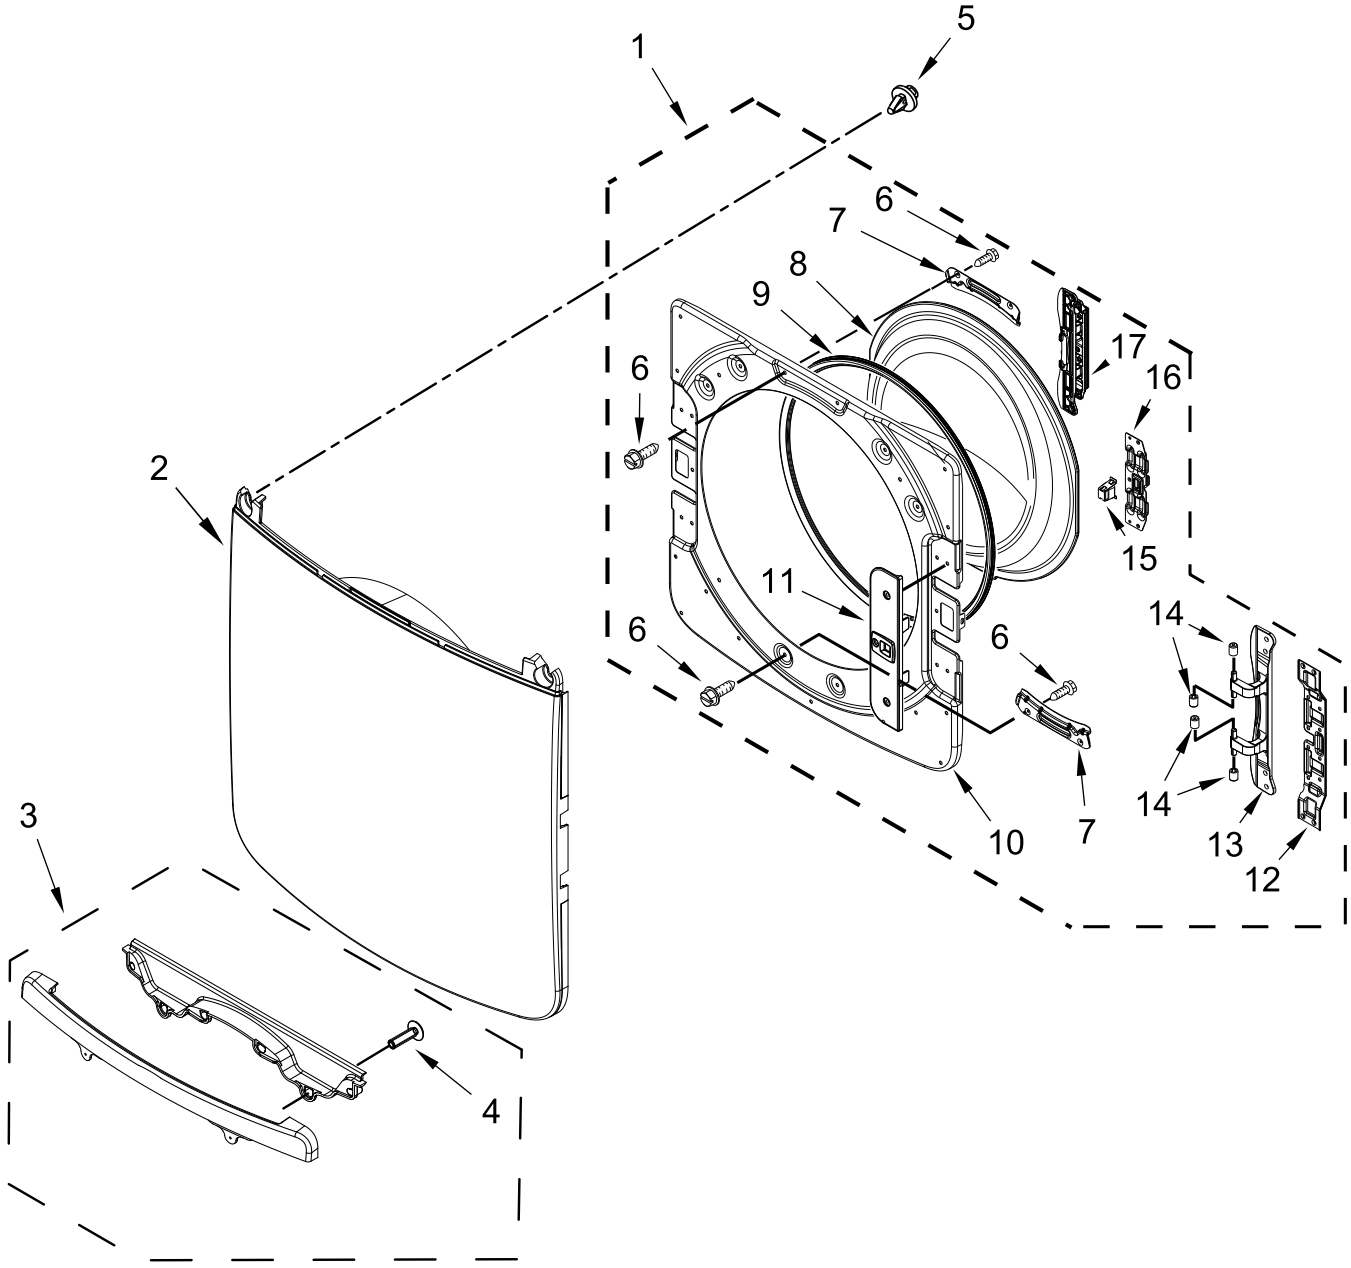

DOOR PARTS

DOOR PARTS

<u>Illus.</u> <u>No.</u>	<u>Part No.</u>	<u>Description</u>
1	W11218177	Assembly, Inner Door
2	W11196020	Assembly, Outer Door
3		Handle, Door
	W10626039	Black
4	9742177	Screw
5	W11178950	Bumper, Door
6	W10288126	Screw

<u>Illus.</u> <u>No.</u>	<u>Part No.</u>	<u>Description</u>
7	W11096008	Bracket, Glass
8	W10891207	Glass, Door
9	W11183899	Seal, Glass
10	W11374448	Door, Inner
11	W11178949	Cover, Door Catch
12	W10208419	Plate, Hinge Retainer
13	W10208415	Hinge, Base

<u>Illus.</u> <u>No.</u>	<u>Part No.</u>	<u>Description</u>
14	W10208398	Cap, Hinge
15	W10208401	Assembly, Spring Catch
16	W10208254	Assembly, Door Catch
17	W10208414	Assembly, Door Hinge