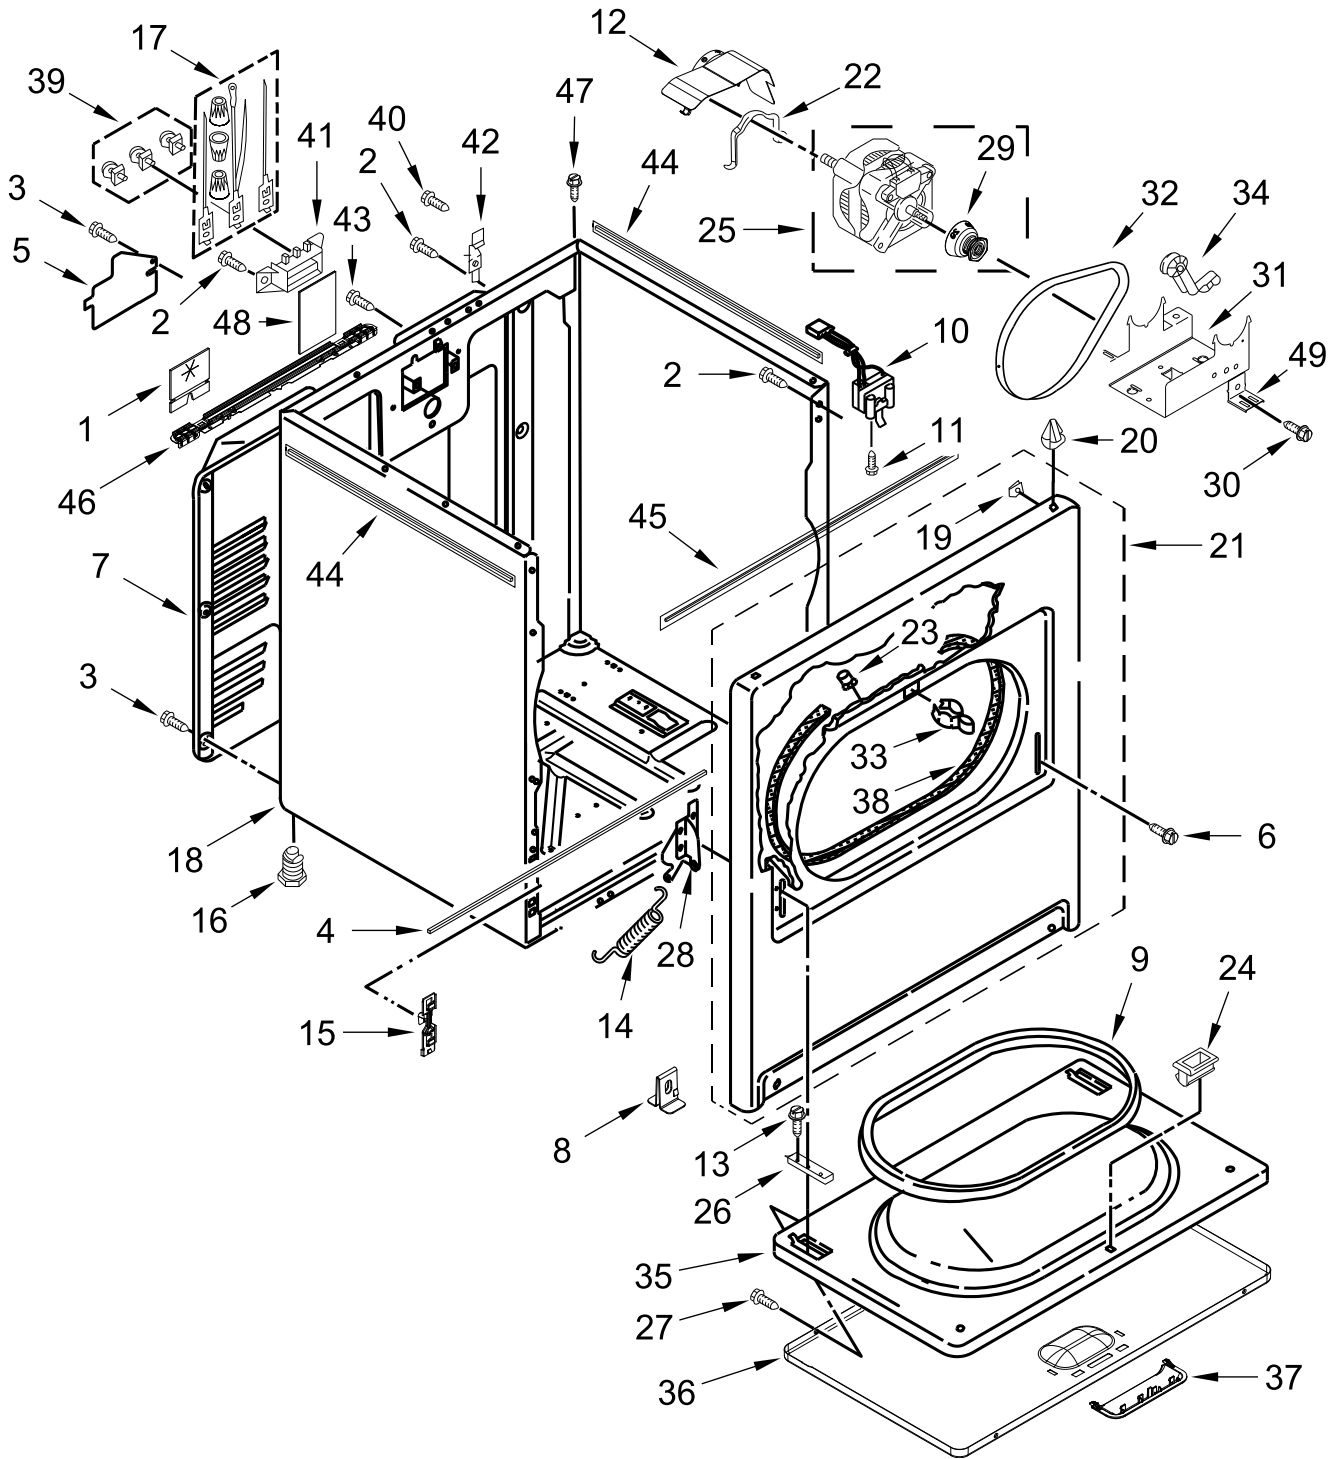

CABINET PARTS

CABINET PARTS

<u>Illus.</u> <u>No.</u>	<u>Part No.</u>	<u>Description</u>	<u>Illus.</u> <u>No.</u>	<u>Part No.</u>	<u>Description</u>	<u>Illus.</u> <u>No.</u>	<u>Part No.</u>	<u>Description</u>
1	W11532648	Pad, Power Cord	18		Cabinet	33	696144	Strike, Door
2	3390631	Screw		8530603	White	34	691366	Idler Assembly
3	693995	Screw	19	98234	Clip, Ground	35	695737	Door, Rear
4	W10841728	Seal, Spill Guard	20	8066092	Lock, Front Top	36		Door, Front
5	W11219688	Cover, Terminal Block	21		Panel, Front		W10714515	White
6	342043	Screw		W10664693	White	37		Handle, Door
7	W11598681	Panel, Rear	22	W10121316	Clamp, Motor Mount		W10714516	White
8	W10575896	Clip, Spring	23	685203	Clip, Felt Pad	38	W10803476	Assembly, Seal and Bearing
9	W10823580	Seal, Door	24	3389441	Assembly, Door Catch	39	3393008	Screw
10	W10569603	Switch, Door	25	W10396039	Motor Assembly 60 Hz.	40	343641	Screw
11	697773	Screw				41	3397659	Block, Terminal
12	3401800	Shield, Belt Assembly	26	337189	Clip, Hinge	42	W10641296	Hinge, Top
13	3357011	Screw	27	342055	Screw	43	W10773242	Screw
14	W10041960	Spring, Door	28	8066056	Hinge, Door (Right)	44	W10316529	Seal, Foam
15	W10775448	Clip, Front Panel		8066057	Hinge, Door (Left)	45	W10316619	Seal, Spill Guard
16	W10561321	Foot, Dryer	29	8066184	Pulley, Motor	46	W10641295	Bracket, Rear
17	279318	Terminal, Brass and Tinned (Includes Terminal Block Screw Kit)	30	3400500	Bolt	47	3390663	Screw
			31	3401801	Base, Motor	48	W10653662	Pad, Foam
			32	3387610	Belt, Drive	49	3401805	Bracket, Idler