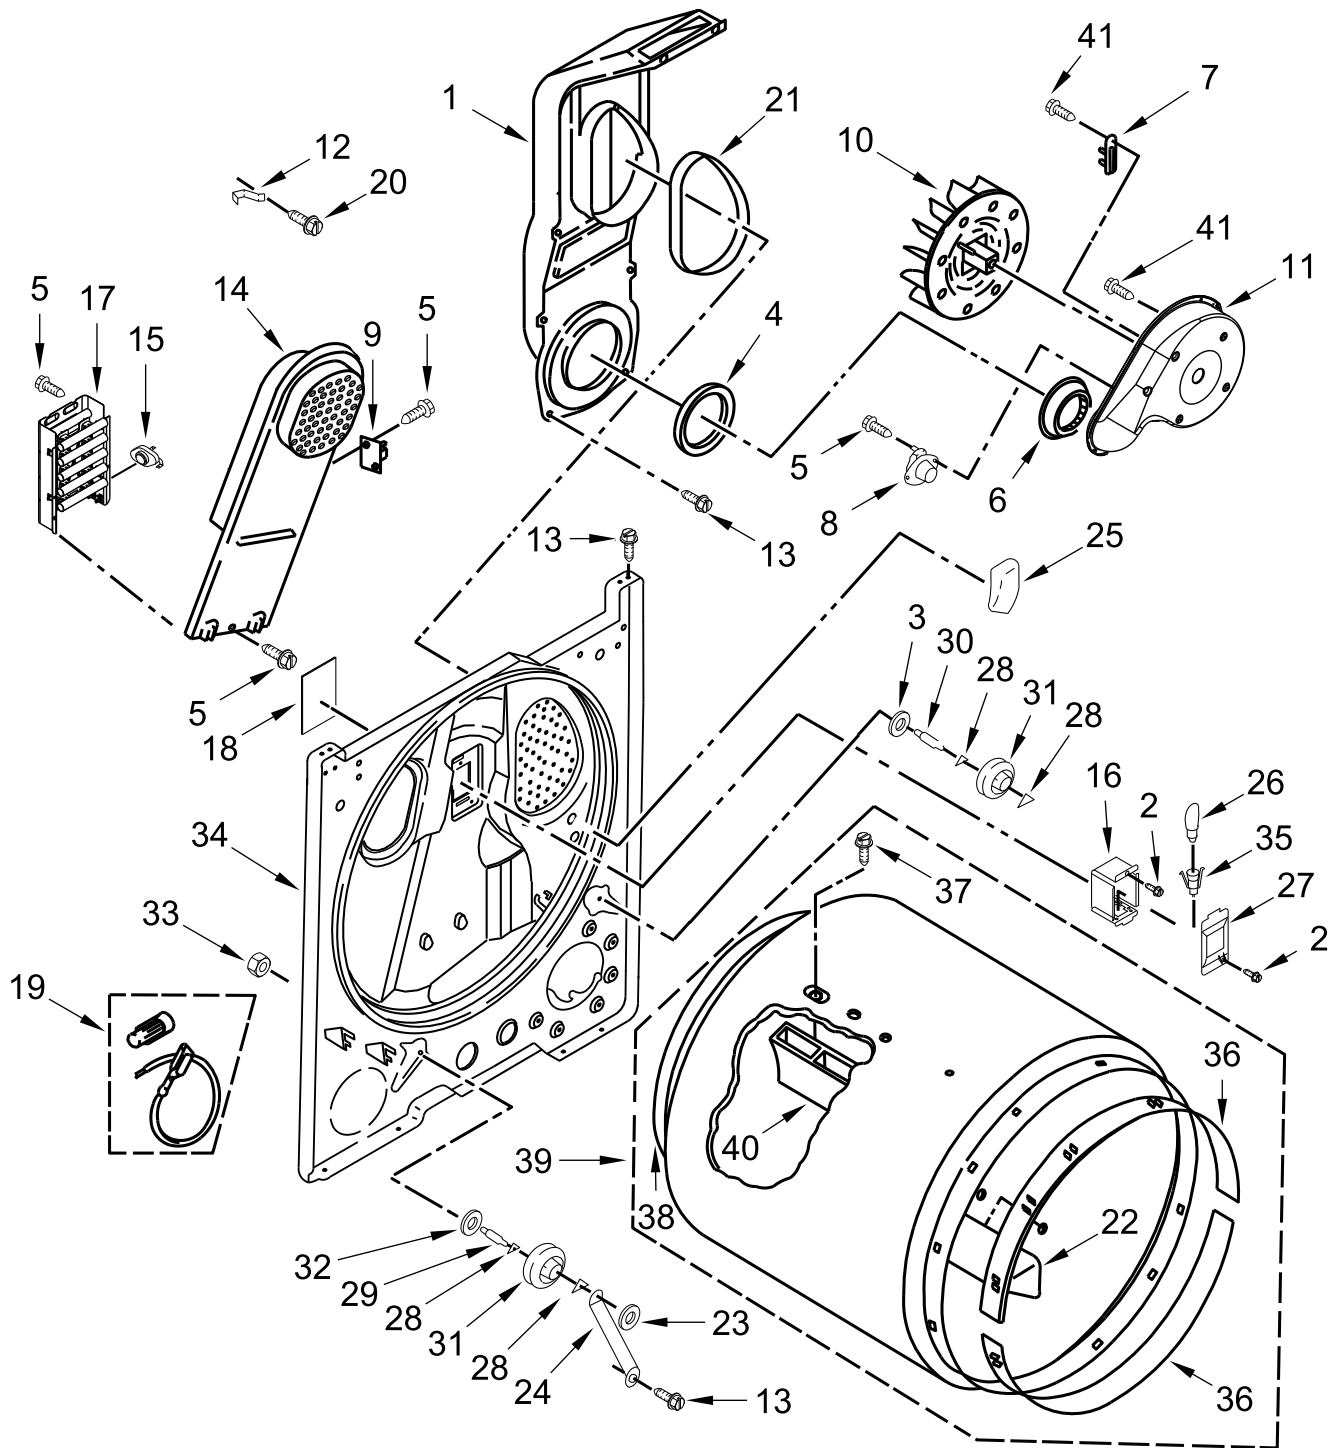

BULKHEAD PARTS

BULKHEAD PARTS

<u>Illus.</u> <u>No.</u>	<u>Part No.</u>	<u>Description</u>	<u>Illus.</u> <u>No.</u>	<u>Part No.</u>	<u>Description</u>	<u>Illus.</u> <u>No.</u>	<u>Part No.</u>	<u>Description</u>
1	W10798023	Assembly, Lint Chute	16	3977373	Bracket, Drum Light	30	W10359269	Shaft, Drum Roller - Right Hand Thread
2	3390647	Screw	17	W10724237	Element, Heater	31	3397590	Roller, Support
3	3388703	Washer	18	W10653662	Pad, Foam	32	348197	Washer
4	347139	Seal, Lint Chute	19	279457	Terminal Wire Kit (For Heater Element Wiring Harness Repair)	33	W10298789	Nut, Hex
5	3348629	Screw				34	W10714469	Bulkhead
6	W10389567	Shield, Exhaust	20	489463	Screw	35	W10214261	Socket, Light
7	3392519	Fuse, Thermal (91C)	21	339956	Seal	36	692526	Bearing, Ring
8	8577274	Thermistor	22	3403636	Baffle, Drum (Short)	37	W10219342	Screw
9	W10900067	Kit, Thermal Cut-Off (Includes Thermostat)	23	90296	Nut, Push On	38	W10856781	Seal, Rear Drum
10	694089	Wheel, Blower	24	W11032820	Bracket, Support	39	W10757750	Assembly, Drum (Complete)
11	8577230	Housing, Blower	25	W11424720	Pad, Sensor	40	692490	Baffle, Drum (Long)
12	3398161	Clip, Heater Box	26	3406124	Bulb, Light	41	90767	Screw
13	343641	Screw	27	3402841	Lens, Drum Light			
14	W11338355	Box, Heater	28	W10512946	Washer, Tri Ring			
15	3977767	Thermostat, 221 F (105 C)	29	W10359270	Shaft, Drum Roller - Left Hand Thread