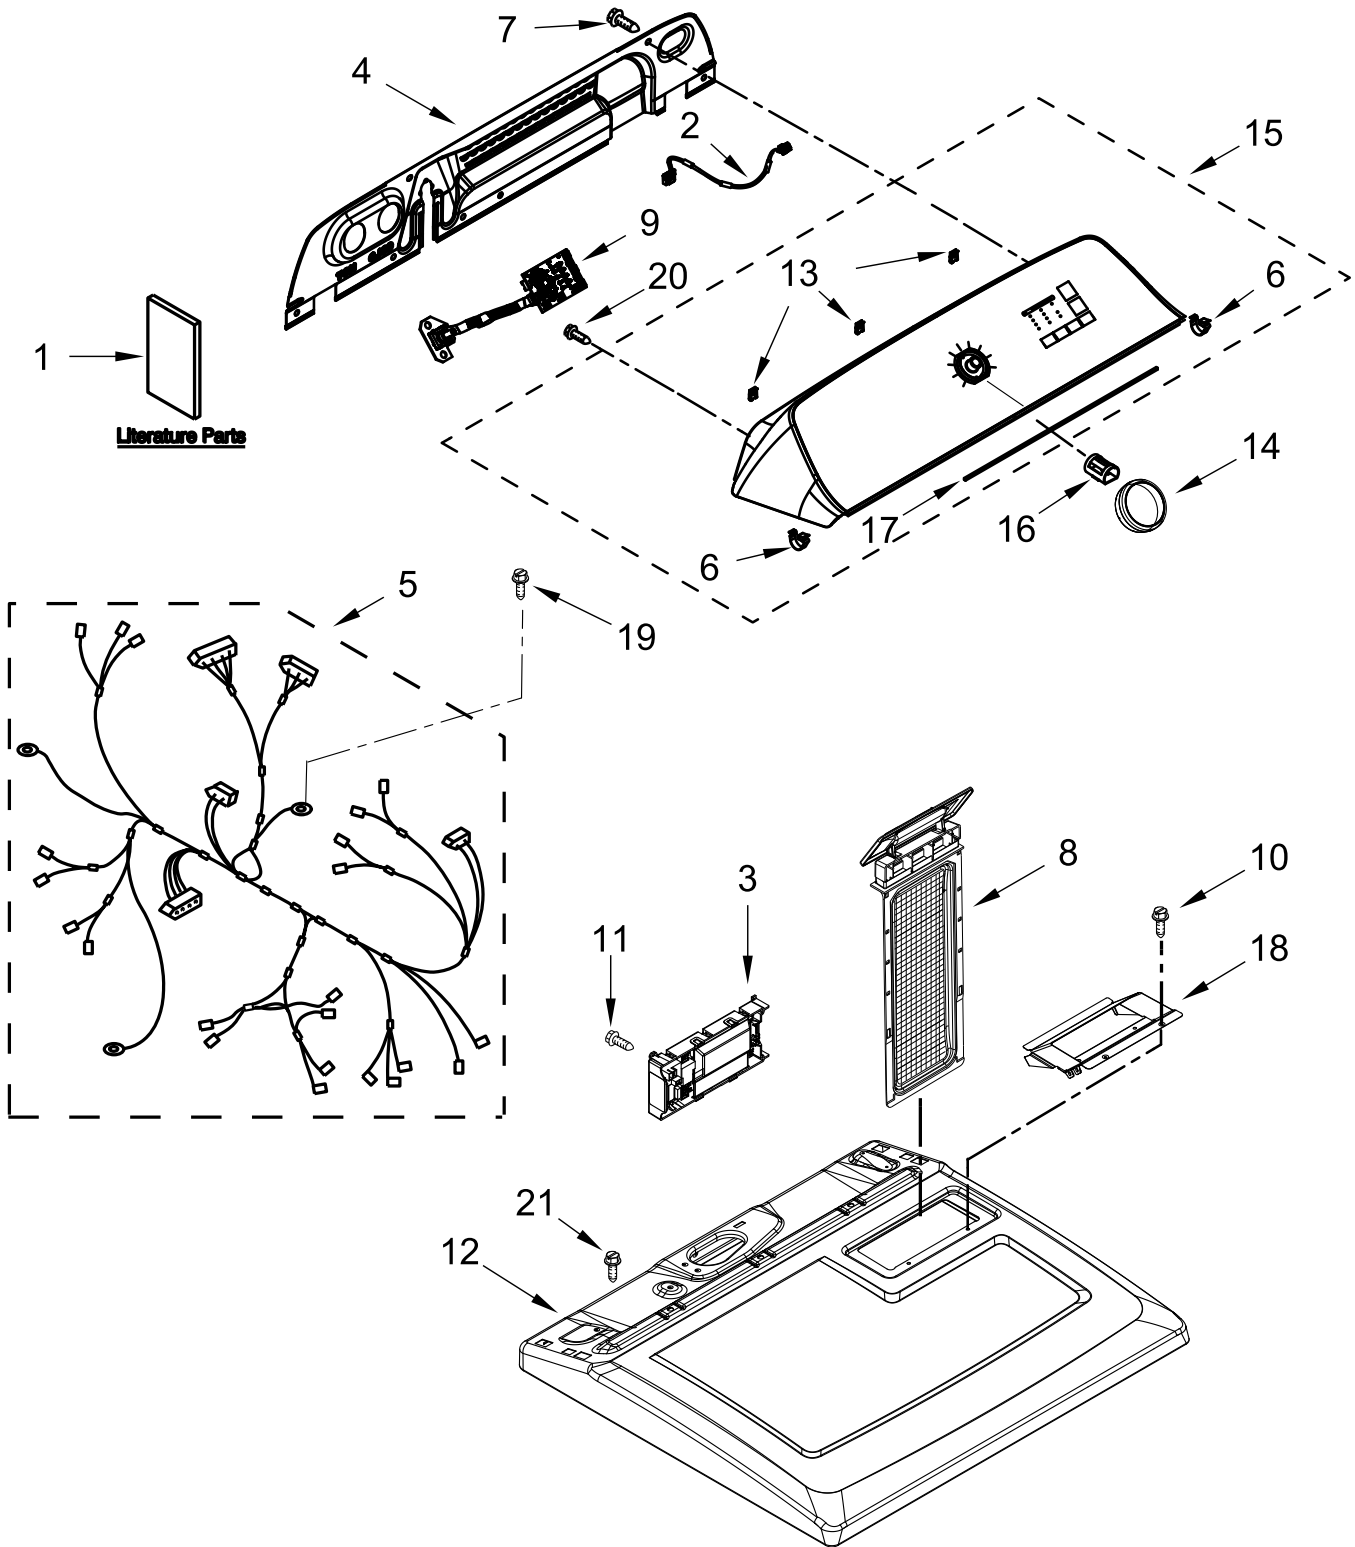

ELECTRIC DRYER

MODELS:

WED500RLW0 (White)

TOP AND CONSOLE PARTS

TOP AND CONSOLE PARTS

<u>Illus. No.</u>	<u>Part No.</u>	<u>Description</u>	<u>Illus. No.</u>	<u>Part No.</u>	<u>Description</u>	<u>Illus. No.</u>	<u>Part No.</u>	<u>Description</u>
1		Literature Parts	8		Lint Screen	15		Assembly, Console
	W11555817	Owners Manual		W11538108	White		W11394091	White
	W11565129	Tech Sheet	9	W11374901	Encoder, Mega Assembly	16	688805	Clip, Spring
	W11423864	Quick Start Guide				17	W10726632	Seal, Console
2	W11469485	HMI Harness	10	688983	Screw	18	W10662472	Collar, Lint Chute
3	W11606406	Appliance Control Unit (ACU)	11	3348629	Screw	19	W10773242	Screw
4	W10775189	Panel, Rear	12		Top	20	9740848	Screw
5	W11568017	Harness, Main		W10613389	White	21	343641	Screw
6	8312709	Clip, Console	13	W10298336	Nut, "U"			
7	693995	Screw	14	W11430050	Knob Assembly			