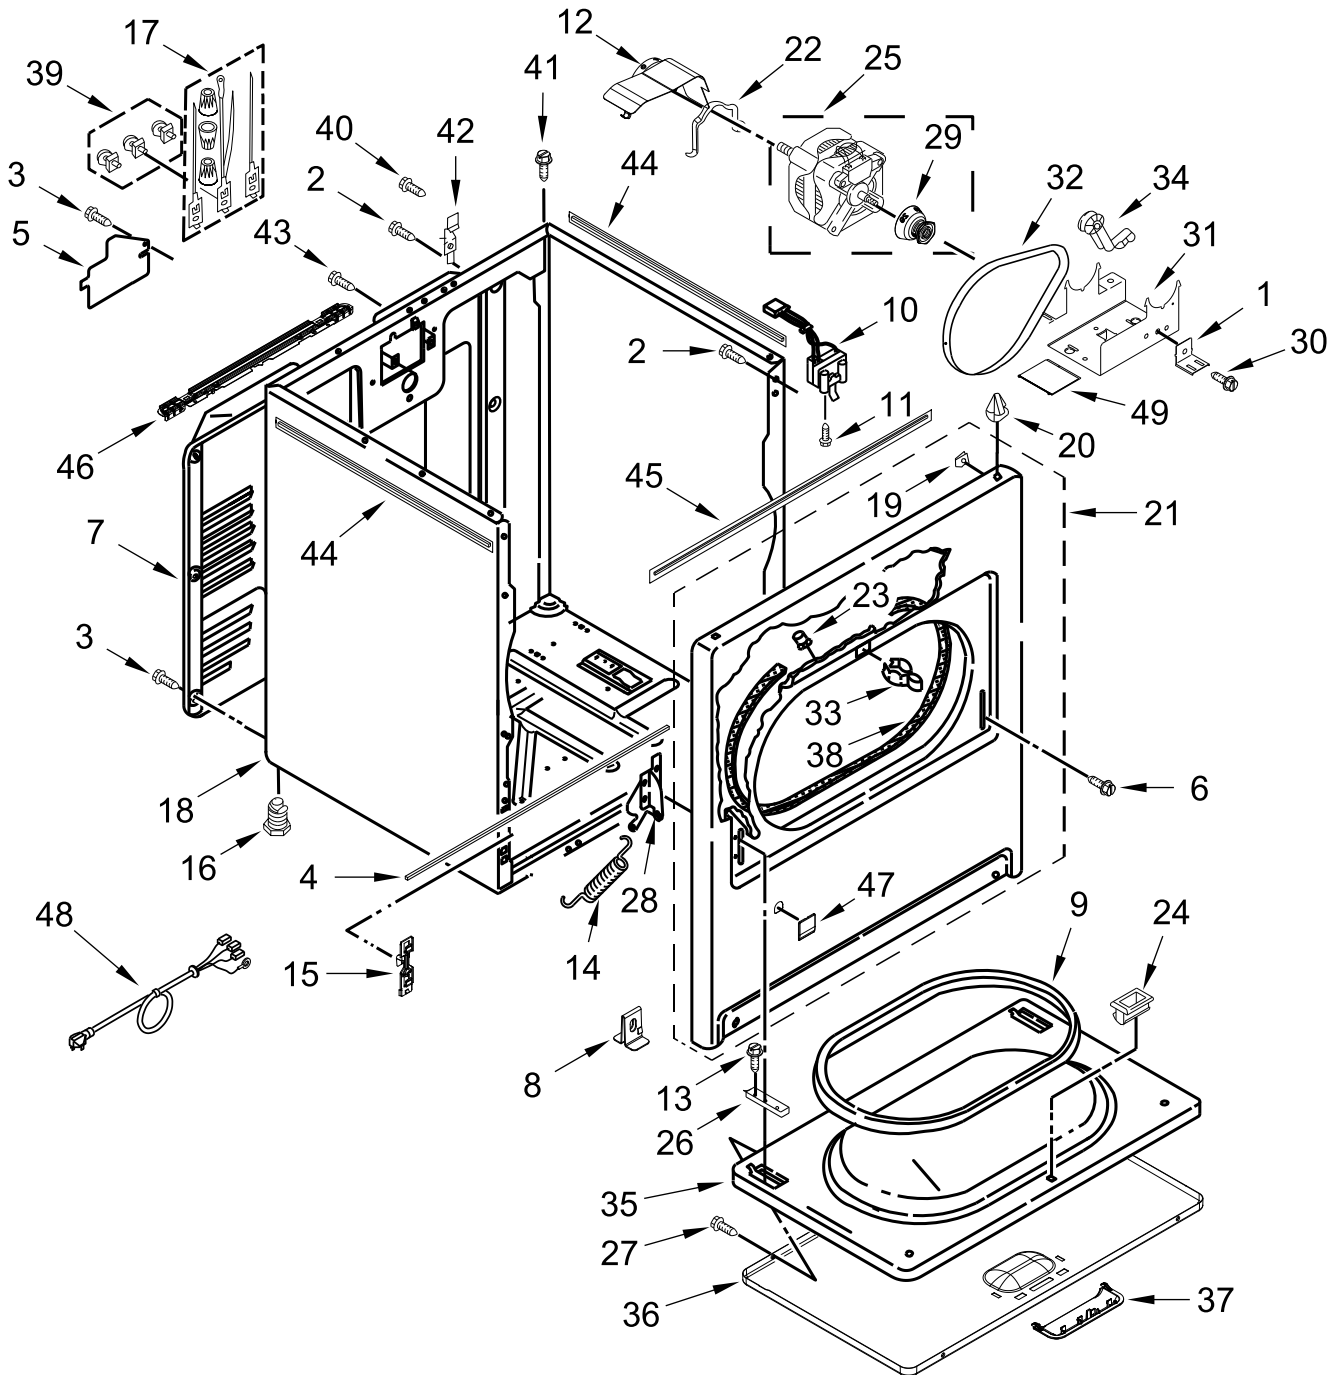

CABINET PARTS

CABINET PARTS

<u>Illus. No.</u>	<u>Part No.</u>	<u>Description</u>	<u>Illus. No.</u>	<u>Part No.</u>	<u>Description</u>	<u>Illus. No.</u>	<u>Part No.</u>	<u>Description</u>
1	3401805	Bracket, Idler	20	8066092	Lock, Front Top	37		Handle, Door
2	3390631	Screw	21		Panel, Front		W10714516	White
3	693995	Screw		W10664692	White	38	W10803476	Assembly, Seal and Bearing
4	W10841728	Seal, Spill Guard	22	W10121316	Clamp, Motor Mount			
5	8558833	Cover, Terminal Block	23	685203	Clip, Felt Pad	39	3393008	Screw
6	342043	Screw	24	3389441	Assembly, Door Catch	40	343641	Screw
7	W11598681	Panel, Rear	25	W10396039	Motor Assembly 60 Hz.	41	3390663	Screw
8	W10575896	Clip, Spring				42	W10641296	Hinge, Top
9	W10823580	Seal, Door	26	337189	Clip, Hinge	43	W10773242	Screw
10	W10569603	Switch, Door	27	342055	Screw	44	W10316529	Seal, Foam
11	697773	Screw	28	8066056	Hinge, Door (Right)	45	W10316619	Seal, Spill Guard
12	3401800	Shield, Belt Assembly		8066057	Hinge, Door (Left)	46	W10641295	Bracket, Rear
13	3357011	Screw	29	8066184	Pulley, Motor	47		Plug, Front Panel
14	W10041960	Spring, Door	30	3400500	Bolt		8564457	White
15	W10775448	Clip, Front Panel	31	3401801	Base, Motor	48	W10869141	Cord, Power
16	W10561321	Foot, Dryer	32	3387610	Belt, Drive	49	W10836094	Pad, Sound
17	279318	Terminal, Brass and Tinned (Includes Terminal Block Screw Kit)	33	696144	Strike, Door			
			34	691366	Idler Assembly			
			35	695737	Door, Rear			
18		Cabinet	36		Door, Front			
	8530603	White		W10714515	White			
19	98234	Clip, Ground