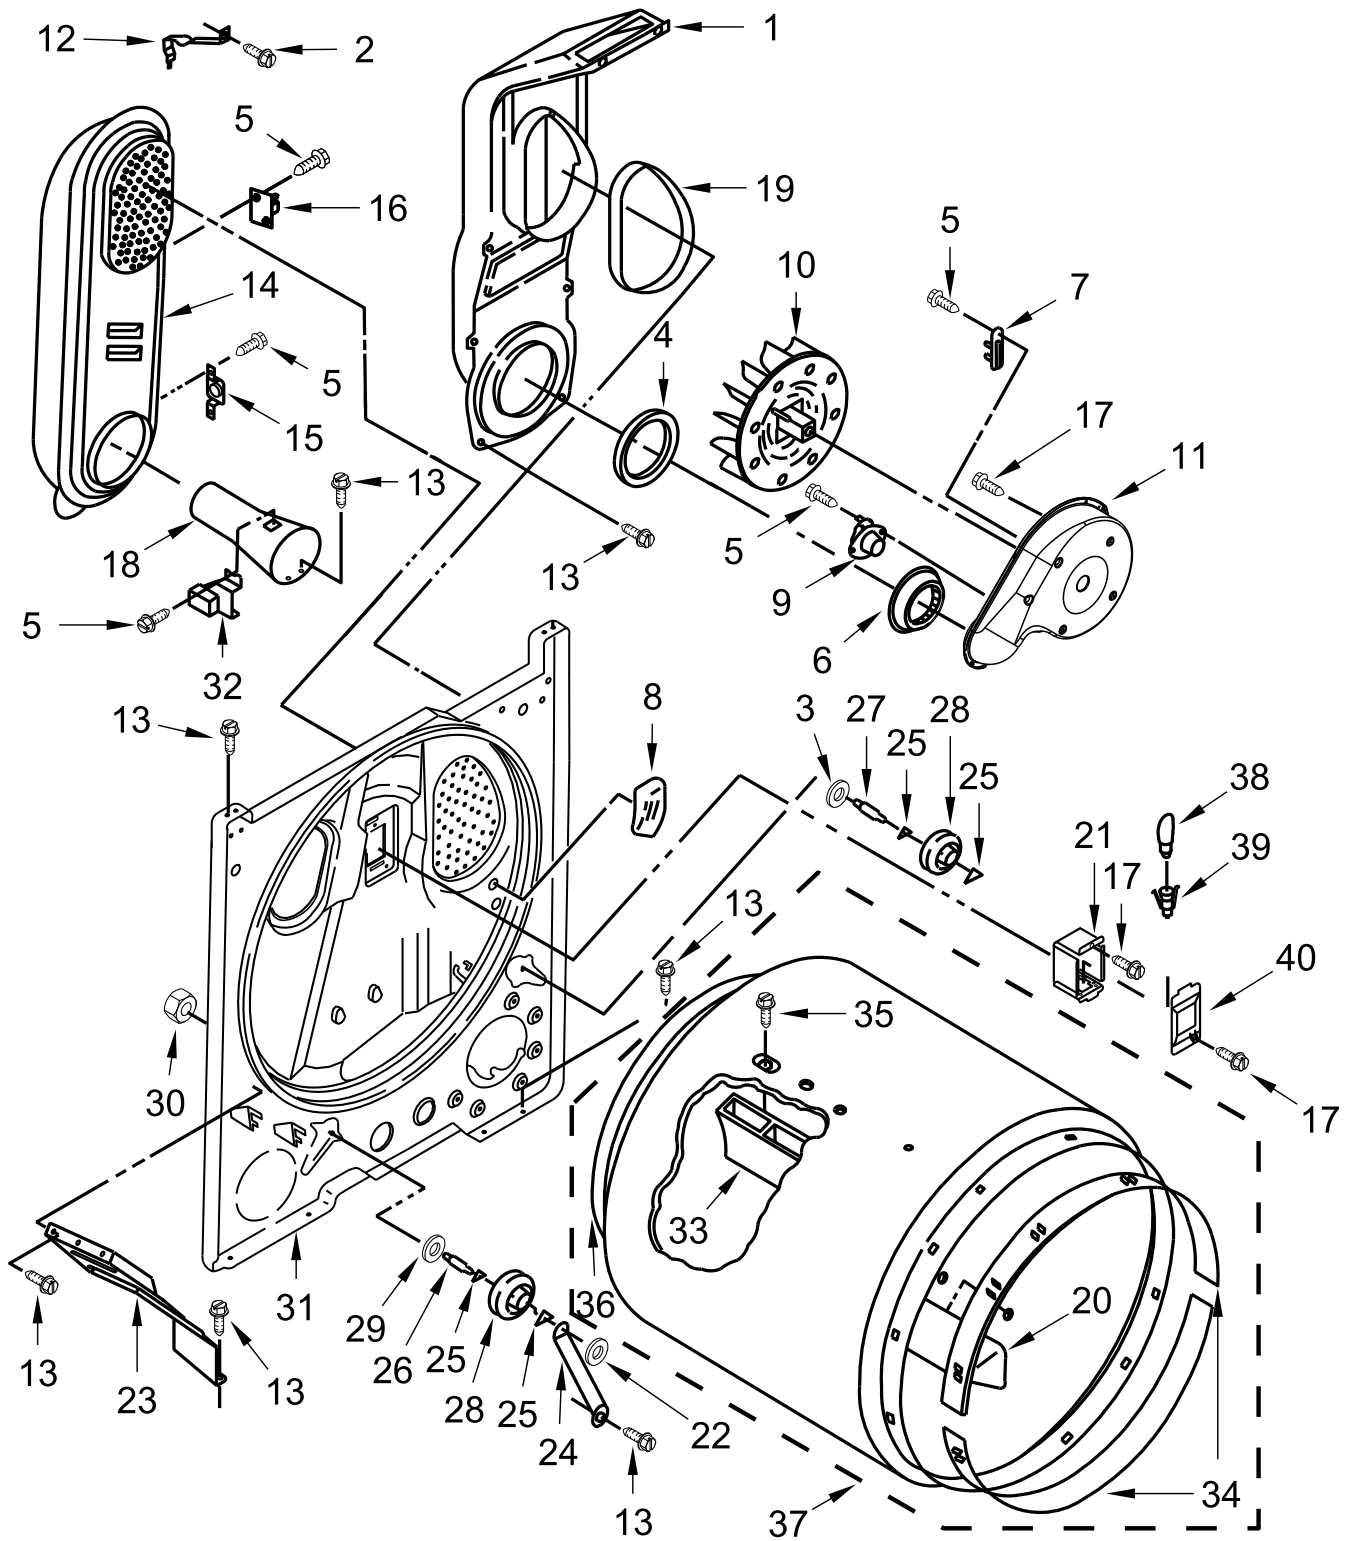

BULKHEAD PARTS

BULKHEAD PARTS

<u>Illus.</u> <u>No.</u>	<u>Part No.</u>	<u>Description</u>	<u>Illus.</u> <u>No.</u>	<u>Part No.</u>	<u>Description</u>	<u>Illus.</u> <u>No.</u>	<u>Part No.</u>	<u>Description</u>
1	W10798024	Assembly, Lint Chute	17	3390647	Screw	32	338906	Sensor, Radiant
2	489463	Screw	18	8066049	Funnel, Burner	33	692490	Baffle, Drum (Long)
3	3388703	Washer	19	339956	Seal	34	692526	Bearing, Ring
4	347139	Seal, Lint Chute	20	3403636	Baffle, Drum (Short)	35	W10219342	Screw
5	90767	Screw	21	8578825	Bracket, Drum Light	36	W10856781	Seal, Rear Drum
6	W10389567	Shield, Exhaust	22	90296	Nut, Push On	37	W10757750	Assembly, Drum (Complete)
7	3392519	Fuse, Thermal (91C)	23	3406022	Bracket, Bulkhead Chute	38	3406124	Bulb, Light
8	W11424720	Pad, Sensor				39	W10214261	Socket, Light
9	8577274	Thermistor	24	W11032820	Bracket, Support	40	3402841	Lens, Drum Light
10	W10709771	Wheel, Blower	25	W10512946	Washer, Tri Ring			
11	8577230	Housing, Blower	26	W10359270	Shaft, Drum Roller - Left Hand Thread			
12	3398161	Clip, Heater Box						
13	343641	Screw	27	W10359269	Shaft, Drum Roller - Right Hand Thread			
14	8530285	Box, Heater (96C)						
15	W10754607	Thermostat, High Limit SPST (180F)	28	3397590	Roller, Support			
			29	348197	Washer			
16	W11050897	Kit, Thermal Cut-Off (Includes Thermostat)	30	W10298789	Nut, Hex			
			31	W10714469	Bulkhead