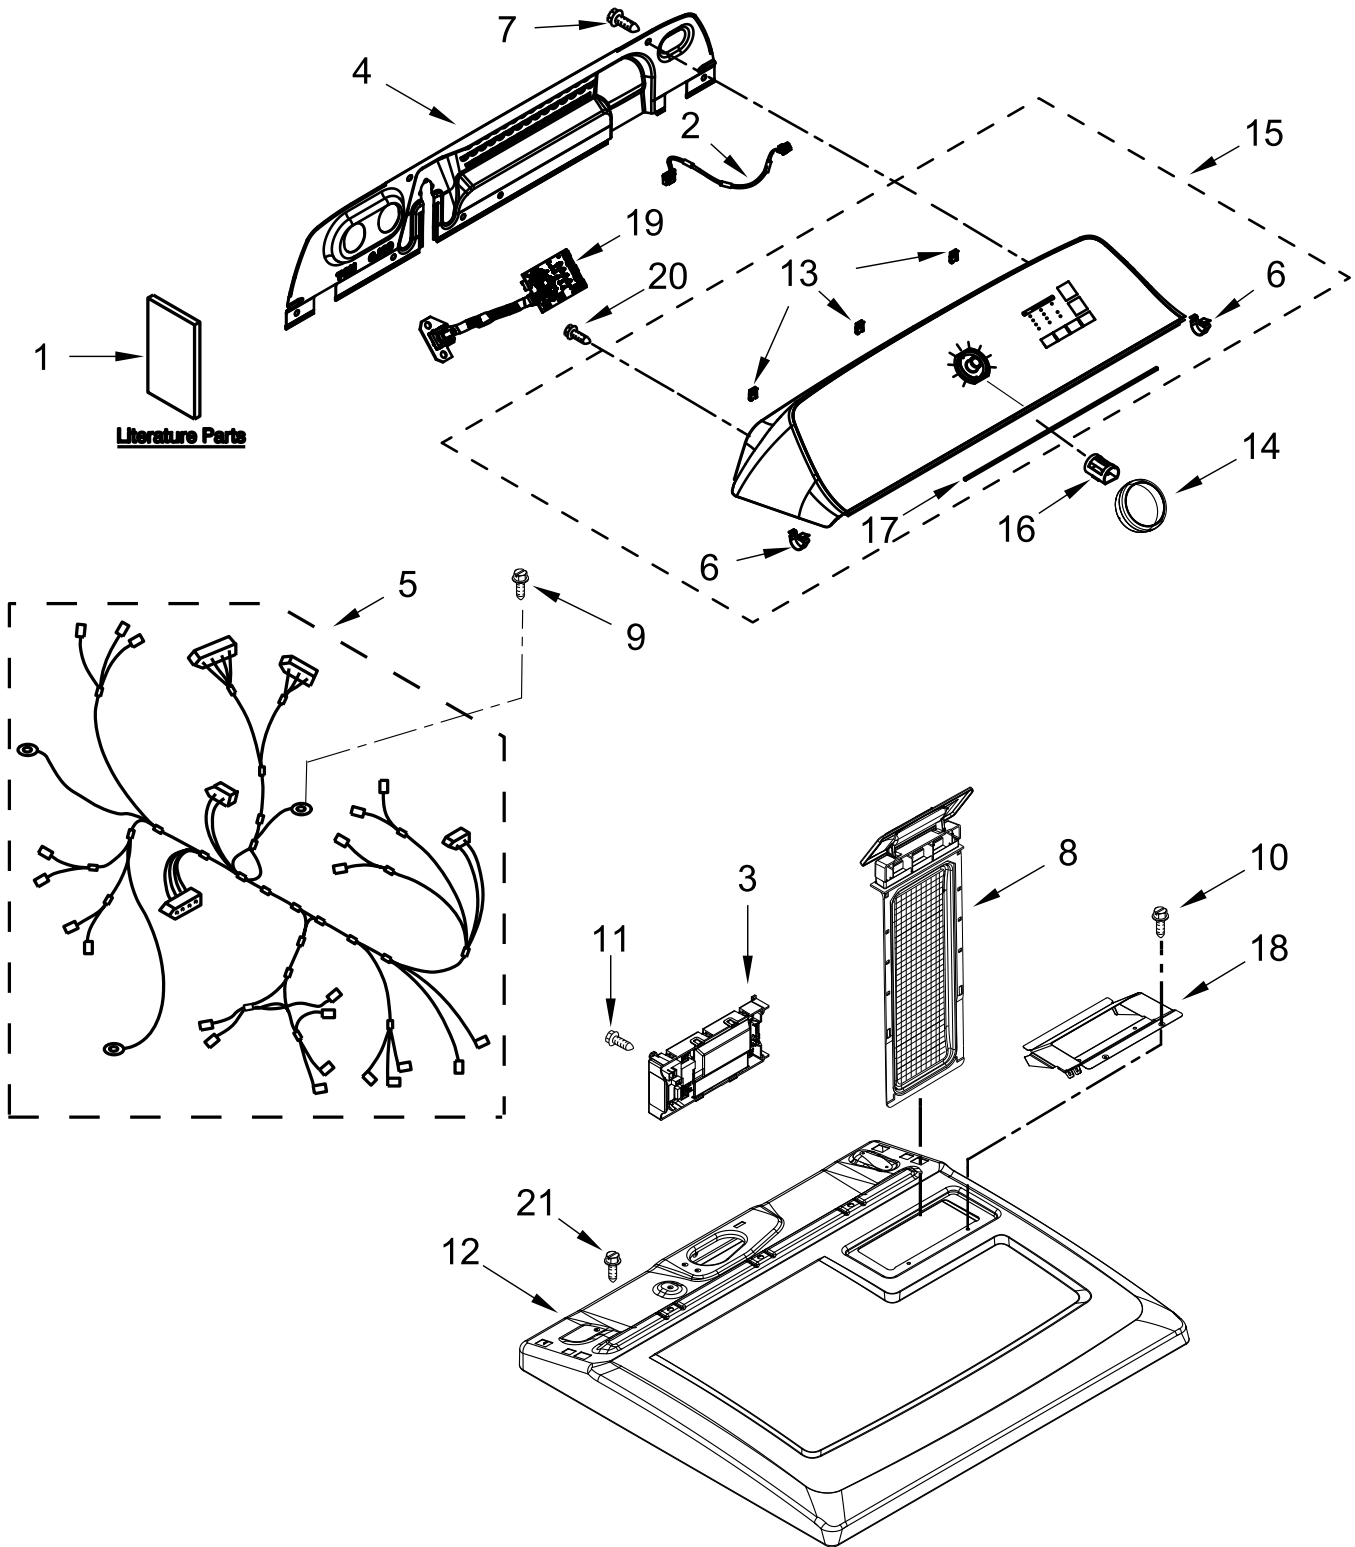

# TOP AND CONSOLE PARTS

| <u>Illus. No.</u> | <u>Part No.</u> | <u>Description</u>           | <u>Illus. No.</u> | <u>Part No.</u> | <u>Description</u> | <u>Illus. No.</u> | <u>Part No.</u> | <u>Description</u>     |
|-------------------|-----------------|------------------------------|-------------------|-----------------|--------------------|-------------------|-----------------|------------------------|
| 1                 |                 | Literature Parts             | 7                 | 693995          | Screw              | 15                |                 | Assembly, Console      |
|                   | W11361424       | Owners Manual                | 8                 |                 | Lint Screen        |                   | W11394091       | White                  |
|                   | W11565129       | Tech Sheet                   |                   | W11538108       | White              | 16                | 688805          | Clip, Spring           |
|                   | W11423864       | Quick Start Guide            | 9                 | W10773242       | Screw              | 17                | W10726632       | Seal, Console          |
| 2                 | W11469485       | HMI Harness                  | 10                | 688983          | Screw              | 18                | W10662472       | Collar, Lint Chute     |
| 3                 | W11606407       | Appliance Control Unit (ACU) | 11                | 3348629         | Screw              | 19                | W11374901       | Encoder, Mega Assembly |
| 4                 | W10775189       | Panel, Rear                  | 12                |                 | Top                |                   |                 |                        |
| 5                 | W11568018       | Harness, Main                |                   | W10613389       | White              | 20                | 9740848         | Screw                  |
| 6                 | 8312709         | Clip, Console                | 13                | W10298336       | Nut, "U"           | 21                | 343641          | Screw                  |
|                   |                 |                              | 14                | W11430050       | Knob Assembly      |                   |                 |                        |