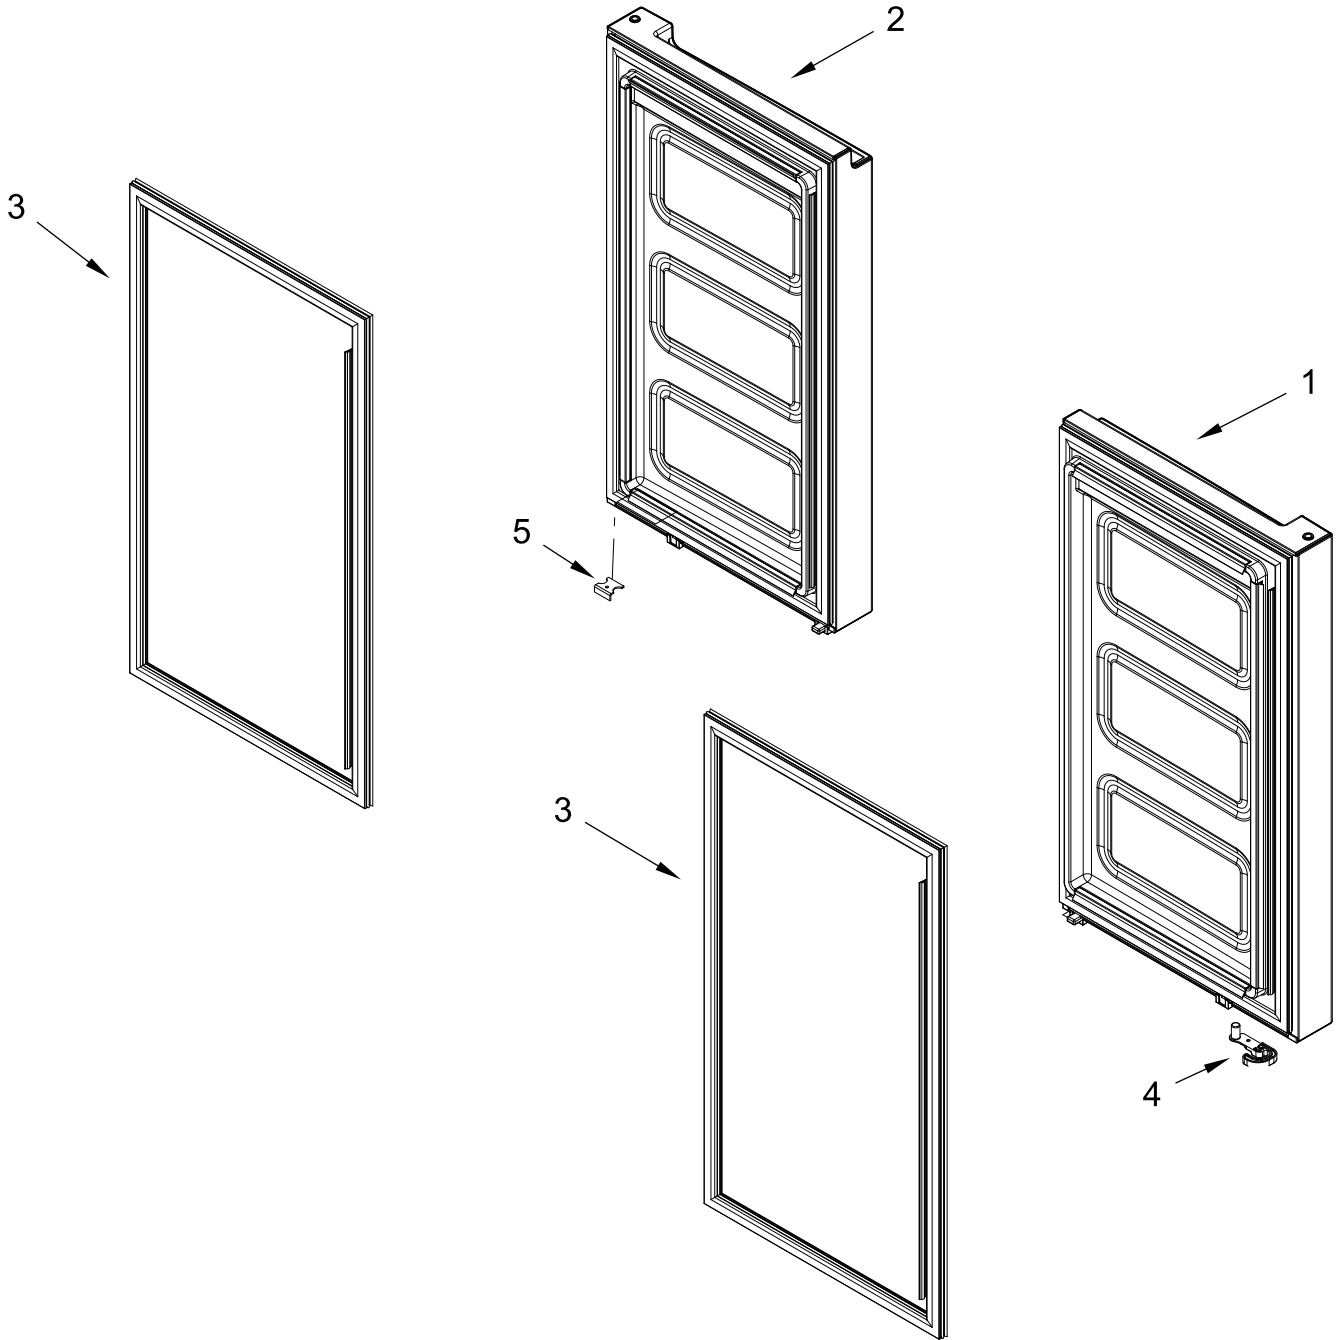

REFRIGERATOR DOOR PARTS

<u>Illus.</u> <u>No.</u>	<u>Part No.</u>	<u>Description</u>	<u>Illus.</u> <u>No.</u>	<u>Part No.</u>	<u>Description</u>	<u>Illus.</u> <u>No.</u>	<u>Part No.</u>	<u>Description</u>
1		Refrigerator Door	6	W11394709	Assembly, Fascia	11	W11306510	Seal, Horizontal
	W11253286	Right Hand	7	W11095783	Endcap Trim, Door	12	W11024885	Magnet, Switch
2		Refrigerator Door	8		Door Self Lock	13	W11370316	Bin, Gallon
	W11253284	Left Hand		W11110855	Left Hand	14	W11165334	Bin, Stadium
				W11110854	Right Hand			
3	W11205537	Mullion, Door	9	W11110857	Stopper, Door			
4	W11430637	Control, Hera	10	W11306508	Seal, Vertical			
5	W11376604	Gasket, Door						

FREEZER DOOR PARTS