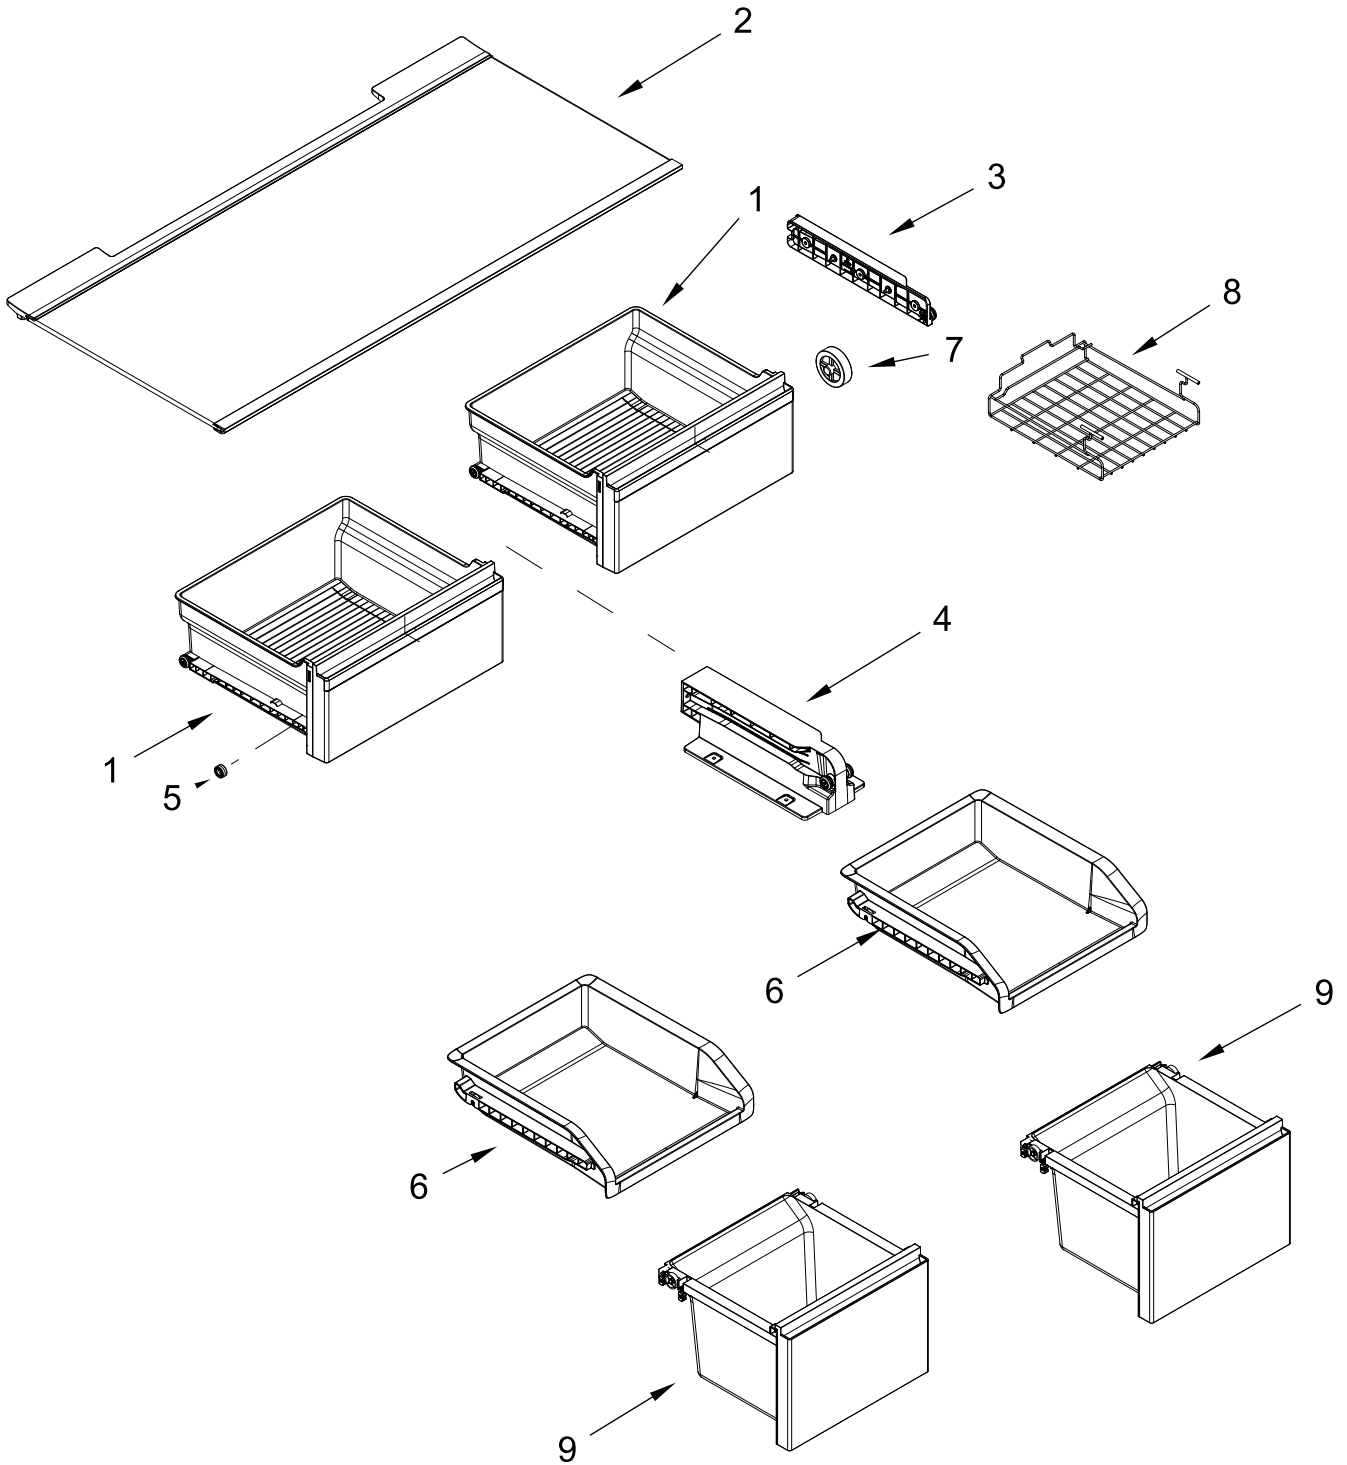

REFRIGERATOR & FREEZER SHELF PARTS

REFRIGERATOR & FREEZER SHELF PARTS

<u>Illus.</u> <u>No.</u>	<u>Part No.</u>	<u>Description</u>	<u>Illus.</u> <u>No.</u>	<u>Part No.</u>	<u>Description</u>	<u>Illus.</u> <u>No.</u>	<u>Part No.</u>	<u>Description</u>
1	W11126642	Assembly, Crisper Pan	4	W11124486	Support, Center Crisper	8	W11394971	Assembly, Pizza Rack
2	W11370296	Assembly, Glass Shelf	5	W11102601	Assembly, Roller Pan	9	W11024037	Drawer, Bottom
3		Crisper Pan Support	6	W11370298	Assembly, Tray			
	W11124470	Left Hand	7	W11047171	Assembly, Track Roller			
	W11124473	Right Hand