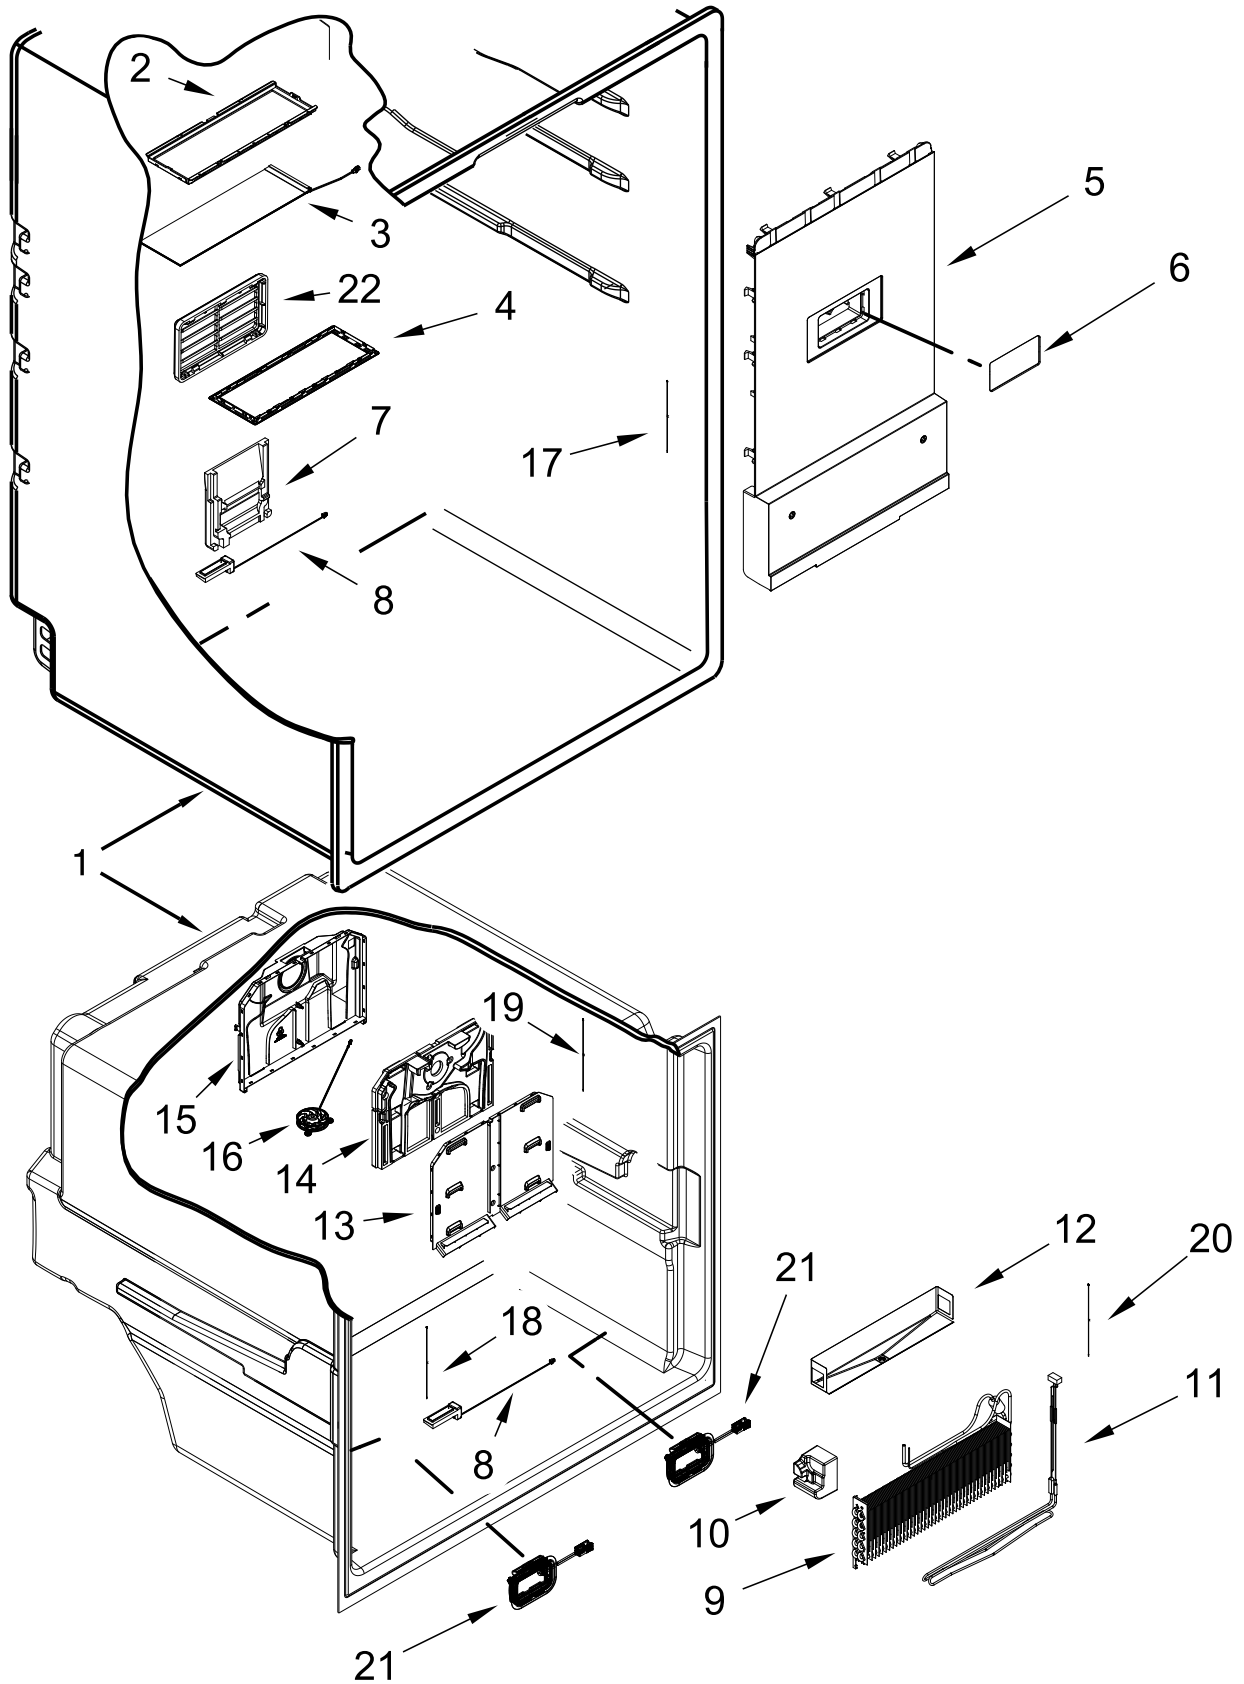

REFRIGERATOR

MODELS:

WRQA59CNKZ (Stainless)

CABINET PARTS

CABINET PARTS

<u>Illus. No.</u>	<u>Part No.</u>	<u>Description</u>	<u>Illus. No.</u>	<u>Part No.</u>	<u>Description</u>	<u>Illus. No.</u>	<u>Part No.</u>	<u>Description</u>
1		Literature Parts	3		Bottom Hinge Assembly	9	W11306512	Mullion, Pivot Block
	W11446054	Tech Sheet (Located in Machine Compartment)		W11024900	Left Hand	10	W11083859	Cover, Screw
	W11209377	Use & Care Guide		W11022521	Right Hand	11	W11029002	Lid, Main PCB
	W11438985	Energy Guide	4		Roller (Not Serviced)	12	W11442897	Assembly, Main Control Board
2		Middle Hinge Assembly	5	W11029028	Cover, Top Hinge	13		Top Hinge
	W11022529	Left Hand	6	W11115055	Switch, Reed		W11024899	Left Hand
	W11022519	Right Hand	7	W11040893	Sensor, Humidity / Temperature		W11028889	Right Hand
			8	W10916542	Harness, Top Hinge	14	W11039081	Cover, Machine

LINER PARTS

LINER PARTS

<u>Illus. No.</u>	<u>Part No.</u>	<u>Description</u>	<u>Illus. No.</u>	<u>Part No.</u>	<u>Description</u>	<u>Illus. No.</u>	<u>Part No.</u>	<u>Description</u>
1		Cabinet Assembly (Not Serviceable)	9	W11097849	Evaporator, Freezer (Also Order the Following Lokring Parts)	14	W11032663	EPS, Evaporator Cover
2	W11048980	Assembly, Lamp				15	W11028946	Cover, Rear Evaporator
3	W11032353	Cover, Light				16	W11101594	Assembly, Fan Motor
4	W11032355	Trim, Light		W11481106	3/1.8-NR-MS-00 (Suction Line to Evaporator)	17	W11135456	Thermistor, Refrigerator
5	W11369510	Cover, Air Tower				18	W11135458	Thermistor, Freezer
6	W11176100	Cover, Fresh Lighting		W10896689	5/4-NR-MS-00 (Capillary Tube to Evaporator)	19	W11135455	Thermistor, Defrost
7	W11369813	Cover, Damper				20	W11135457	Thermistor, CC
8	W11050016	Air Damper	10		EPS Block	21	W11438525	LED, Single Point
				W11396540	Left Hand	22	W11039286	Grille, Air Return Duct
				W11028106	Right Hand			
			11	W11318188	Heater, Defrost			
			12	W11028971	Assembly, Heat Shield			
			13	W11028948	Evaporator Cover, Front			