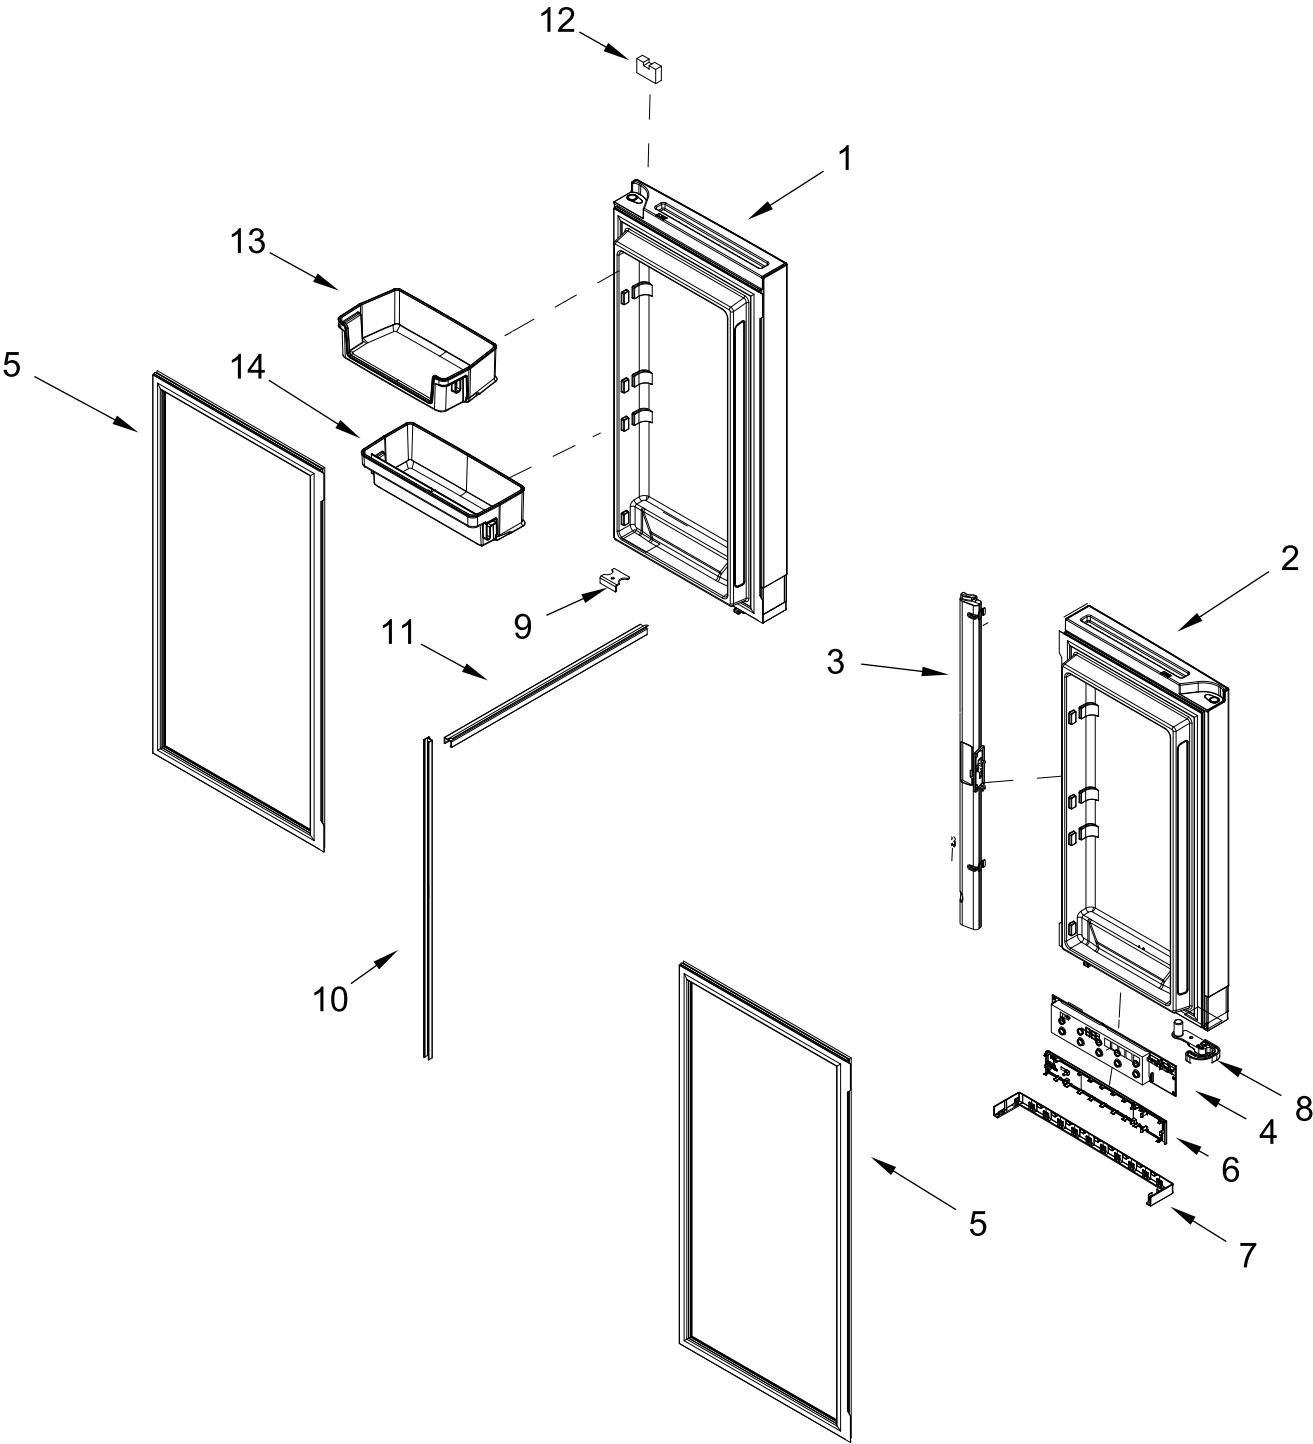

REFRIGERATOR DOOR PARTS

REFRIGERATOR DOOR PARTS

<u>Illus.</u> <u>No.</u>	<u>Part No.</u>	<u>Description</u>	<u>Illus.</u> <u>No.</u>	<u>Part No.</u>	<u>Description</u>	<u>Illus.</u> <u>No.</u>	<u>Part No.</u>	<u>Description</u>
1		Refrigerator Door	6	W11394709	Assembly, Fascia	11	W11306510	Seal, Horizontal
	W11253286	Right Hand	7	W11095783	Endcap Trim, Door	12	W11024885	Magnet, Switch
2		Refrigerator Door	8		Door Self Lock	13	W11370316	Bin, Gallon
	W11253284	Left Hand		W11110855	Left Hand	14	W11165334	Bin, Stadium
				W11110854	Right Hand			
3	W11205537	Mullion, Door	9	W11110857	Stopper, Door			
4	W11430637	Control, Hera	10	W11306508	Seal, Vertical			
5	W11376604	Gasket, Door