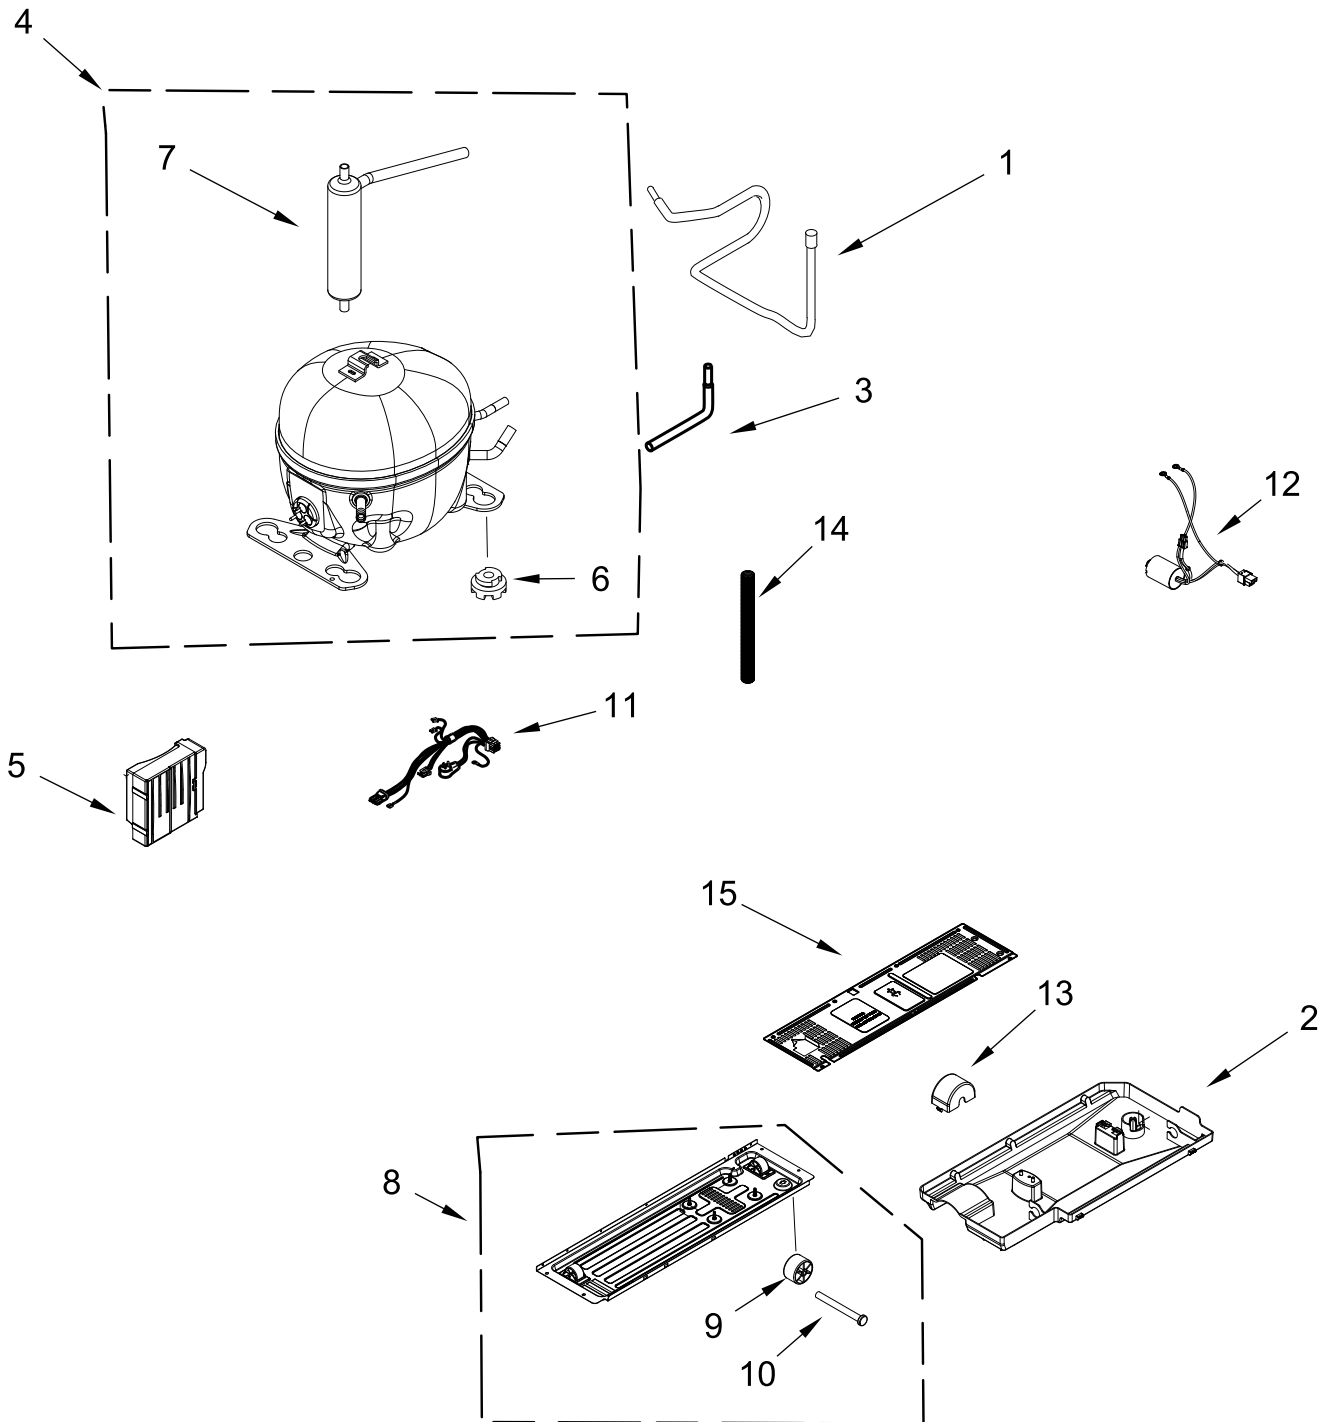

REFRIGERATOR & FREEZER SHELF PARTS

<u>Illus.</u> <u>No.</u>	<u>Part No.</u>	<u>Description</u>	<u>Illus.</u> <u>No.</u>	<u>Part No.</u>	<u>Description</u>	<u>Illus.</u> <u>No.</u>	<u>Part No.</u>	<u>Description</u>
1	W11126642	Assembly, Crisper Pan	4	W11124486	Support, Center Crisper	8	W11394971	Assembly, Pizza Rack
2	W11370296	Assembly, Glass Shelf	5	W11102601	Assembly, Roller Pan	9	W11024037	Drawer, Bottom
3		Crisper Pan Support	6	W11370298	Assembly, Tray			
	W11124470	Left Hand	7	W11047171	Assembly, Track Roller			
	W11124473	Right Hand						

UNIT PARTS