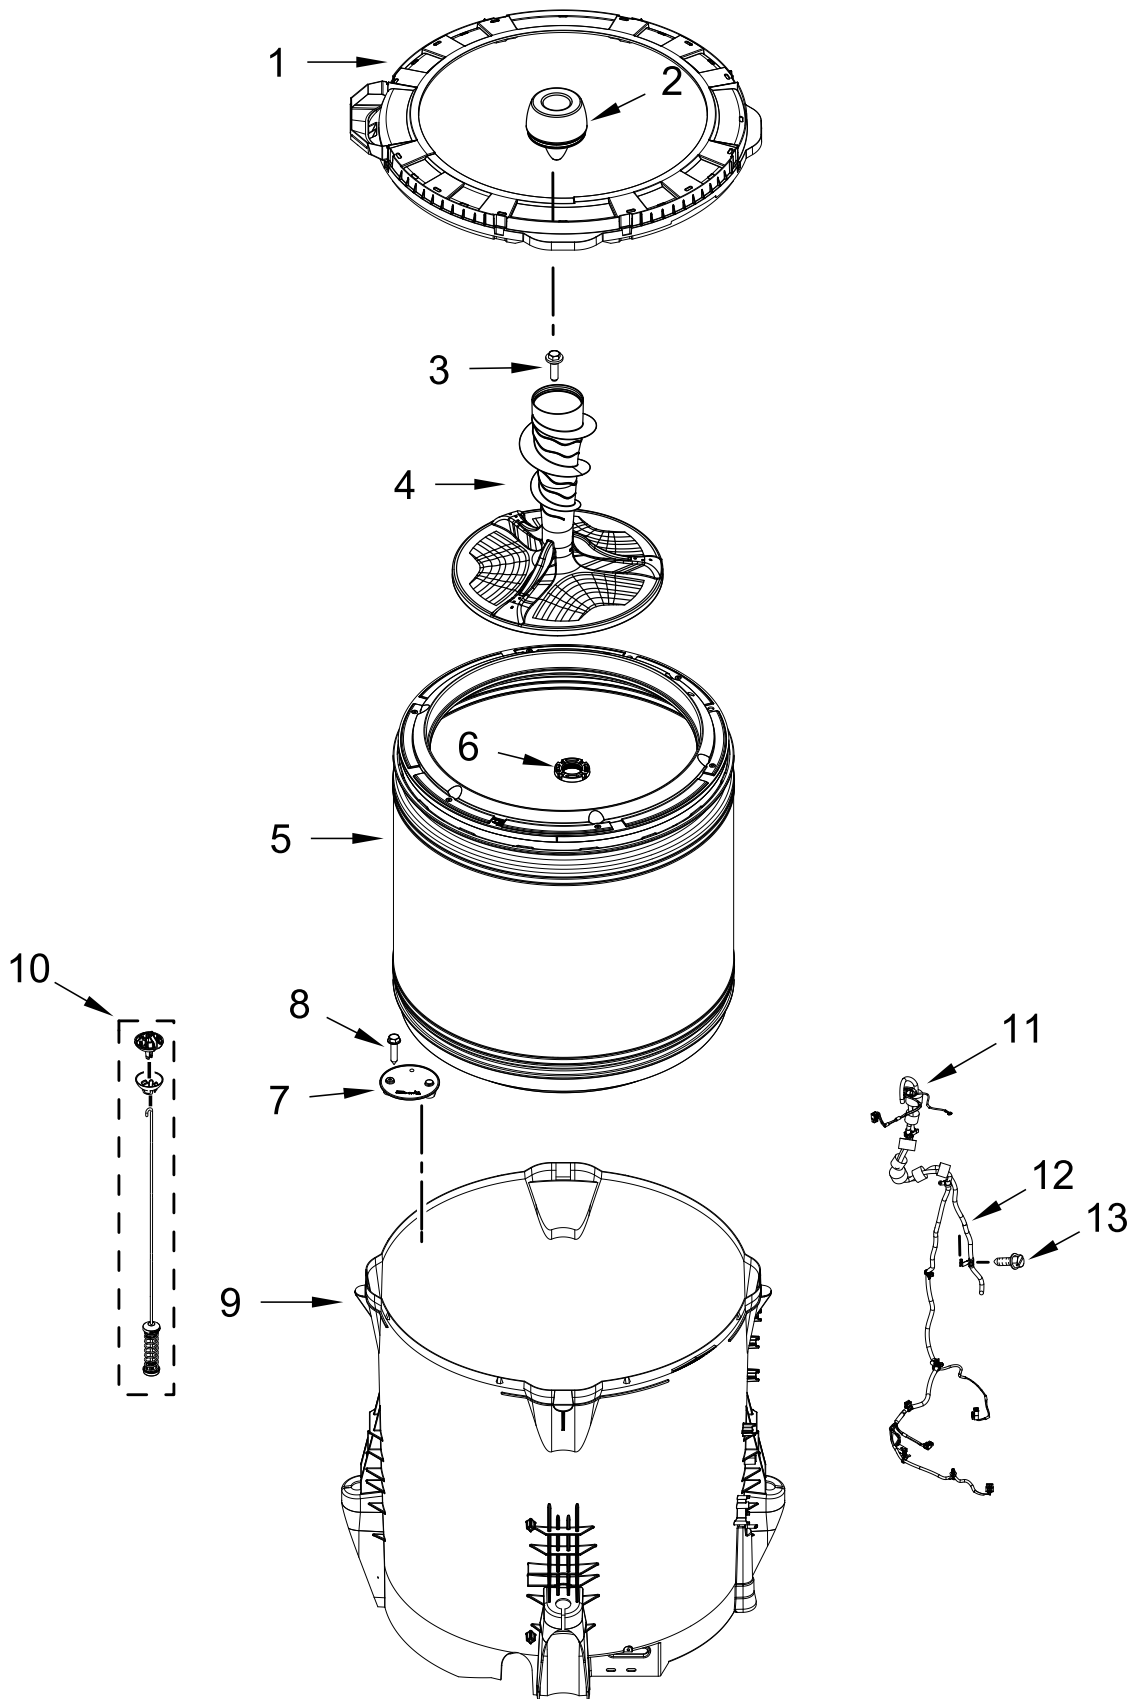

CONSOLE AND WATER INLET PARTS

CONSOLE AND WATER INLET PARTS

<u>Illus.</u> <u>No.</u>	<u>Part No.</u>	<u>Description</u>	<u>Illus.</u> <u>No.</u>	<u>Part No.</u>	<u>Description</u>	<u>Illus.</u> <u>No.</u>	<u>Part No.</u>	<u>Description</u>
1	W11576952	Console Assembly	10	8536939	Clip, Spring	17	W11385821	Water Inlet Assembly (Complete)
2	W10298336	Nut, "U"	11	W11335102	Power Cord Assembly	18	W11295686	HMI
3	8312709	Clip, Console	12	3400076	Screw	19	W10414411	Switch, Rotary Encoder (5 Position)
4	W11545513	Encoder, PCA	13	W10611544	Panel, Console Rear Cover			
5	9740848	Screw	14	W10660565	Screw			
6	W11506959	Harness, HMI	15	W11491433	Control Unit Assembly, Machine and Motor			
7	W11328381	Knob, Large	16	693995	Screw			
8	688805	Clip, Spring						
9	W11398762	Knob, Small						

BASKET AND TUB PARTS

BASKET AND TUB PARTS

<u>Illus.</u> <u>No.</u>	<u>Part No.</u>	<u>Description</u>	<u>Illus.</u> <u>No.</u>	<u>Part No.</u>	<u>Description</u>	<u>Illus.</u> <u>No.</u>	<u>Part No.</u>	<u>Description</u>
1	W10578859	Tub Ring	7	W11089264	Filter, Drain Pump	11	W11335100	Harness, Lower
2	W10863013	Dispenser, Fabric Softener	8	8533928	Screw	12	W10590949	Hose, Pressure Switch
3	W10625252	Screw	9	W11219115	Tub	13	8533943	Screw
4	W11093899	Agitator	10	W11228718	Damper Assembly, Tub Suspension (Set Of 4-Includes Suspension Bushings and Suspension Balls)			
5	W11459622	Basket Assembly						
6	W11183985	Basket, Lock Nut						