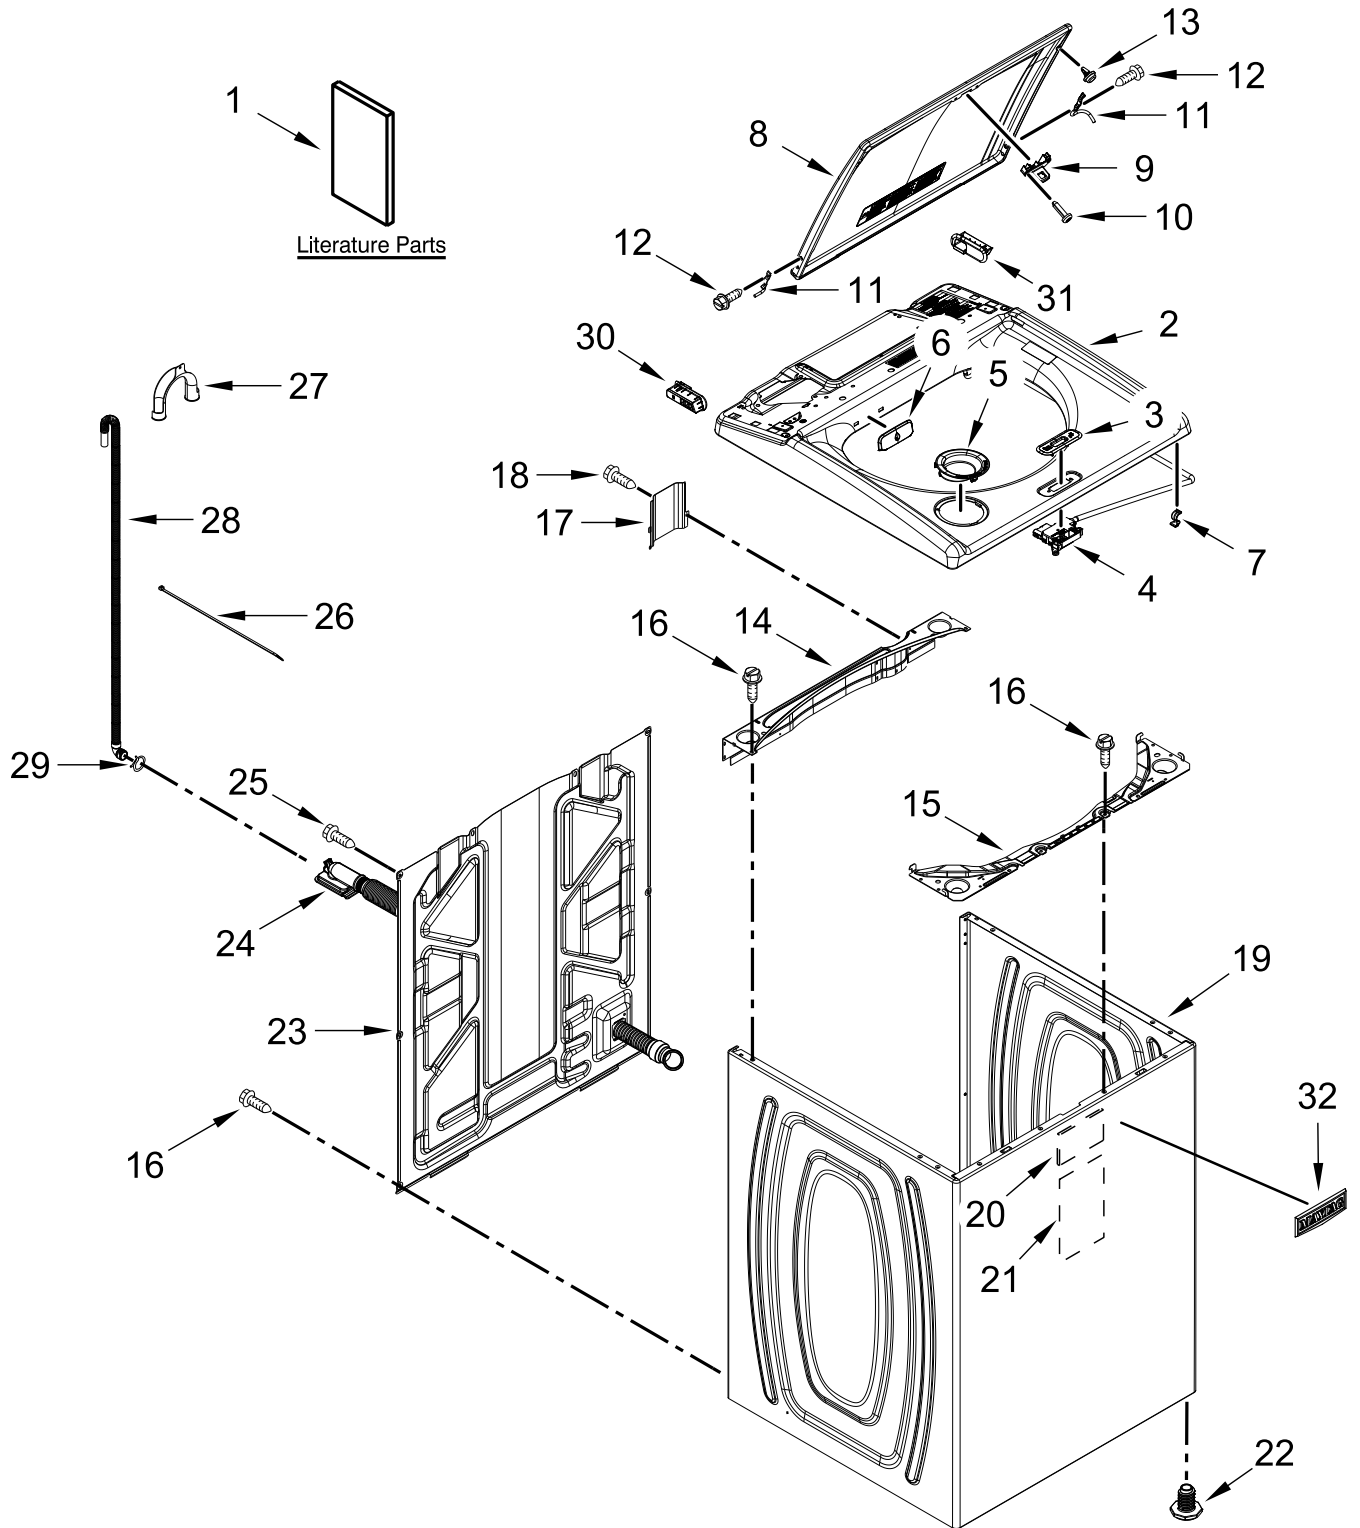

TOP AND CABINET PARTS