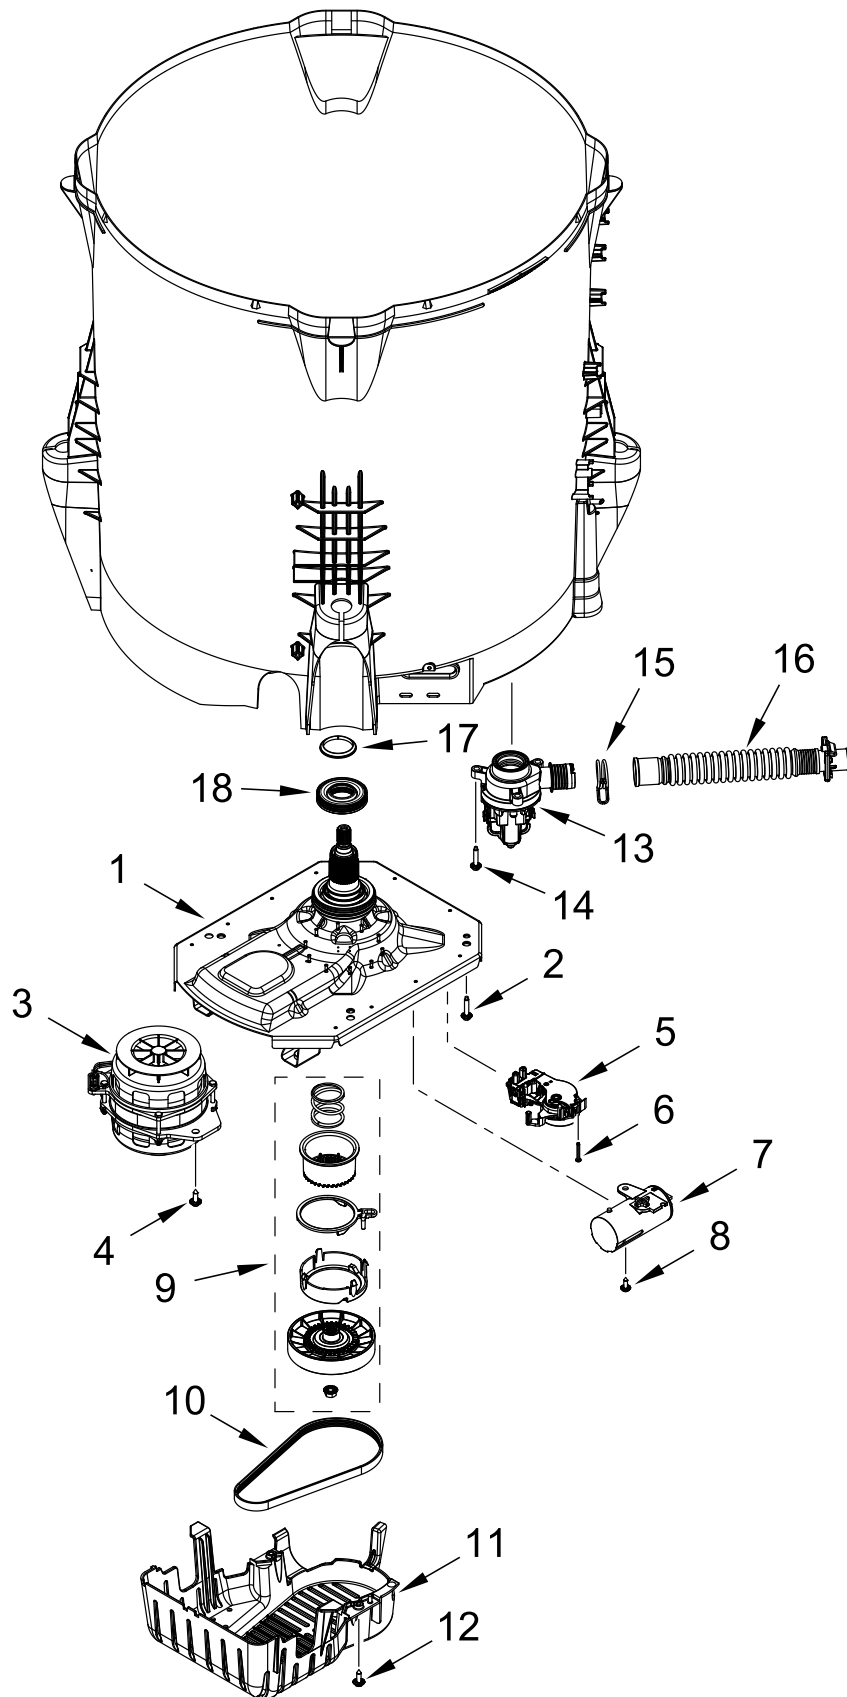

GEARCASE, MOTOR AND PUMP PARTS

GEARCASE, MOTOR AND PUMP PARTS

<u>Illus.</u> <u>No.</u>	<u>Part No.</u>	<u>Description</u>	<u>Illus.</u> <u>No.</u>	<u>Part No.</u>	<u>Description</u>	<u>Illus.</u> <u>No.</u>	<u>Part No.</u>	<u>Description</u>
1	W11164183	Gearcase Assembly	8	W10142728	Screw	14	W10004910	Screw
2	W10249633	Screw	9	W10721967	Splutch Kit (60Hz)	15	8317496	Clamp, Hose
3	W10677723	Motor, Drive	10	W10808317	Belt, Drive	16	W10763078	Hose, Inner Drain Assembly
4	W10094780	Screw	11	W11087188	Shield, Pulley Cover	17	W11218170	Washer, Thrust
5	W11398781	Actuator, Shift	12	357640	Screw	18	W10447972	Seal, Tub
6	9741052	Screw	13	W11259498	Pump Assembly, Drain			
7	W11162560	Capacitor, Motor Run