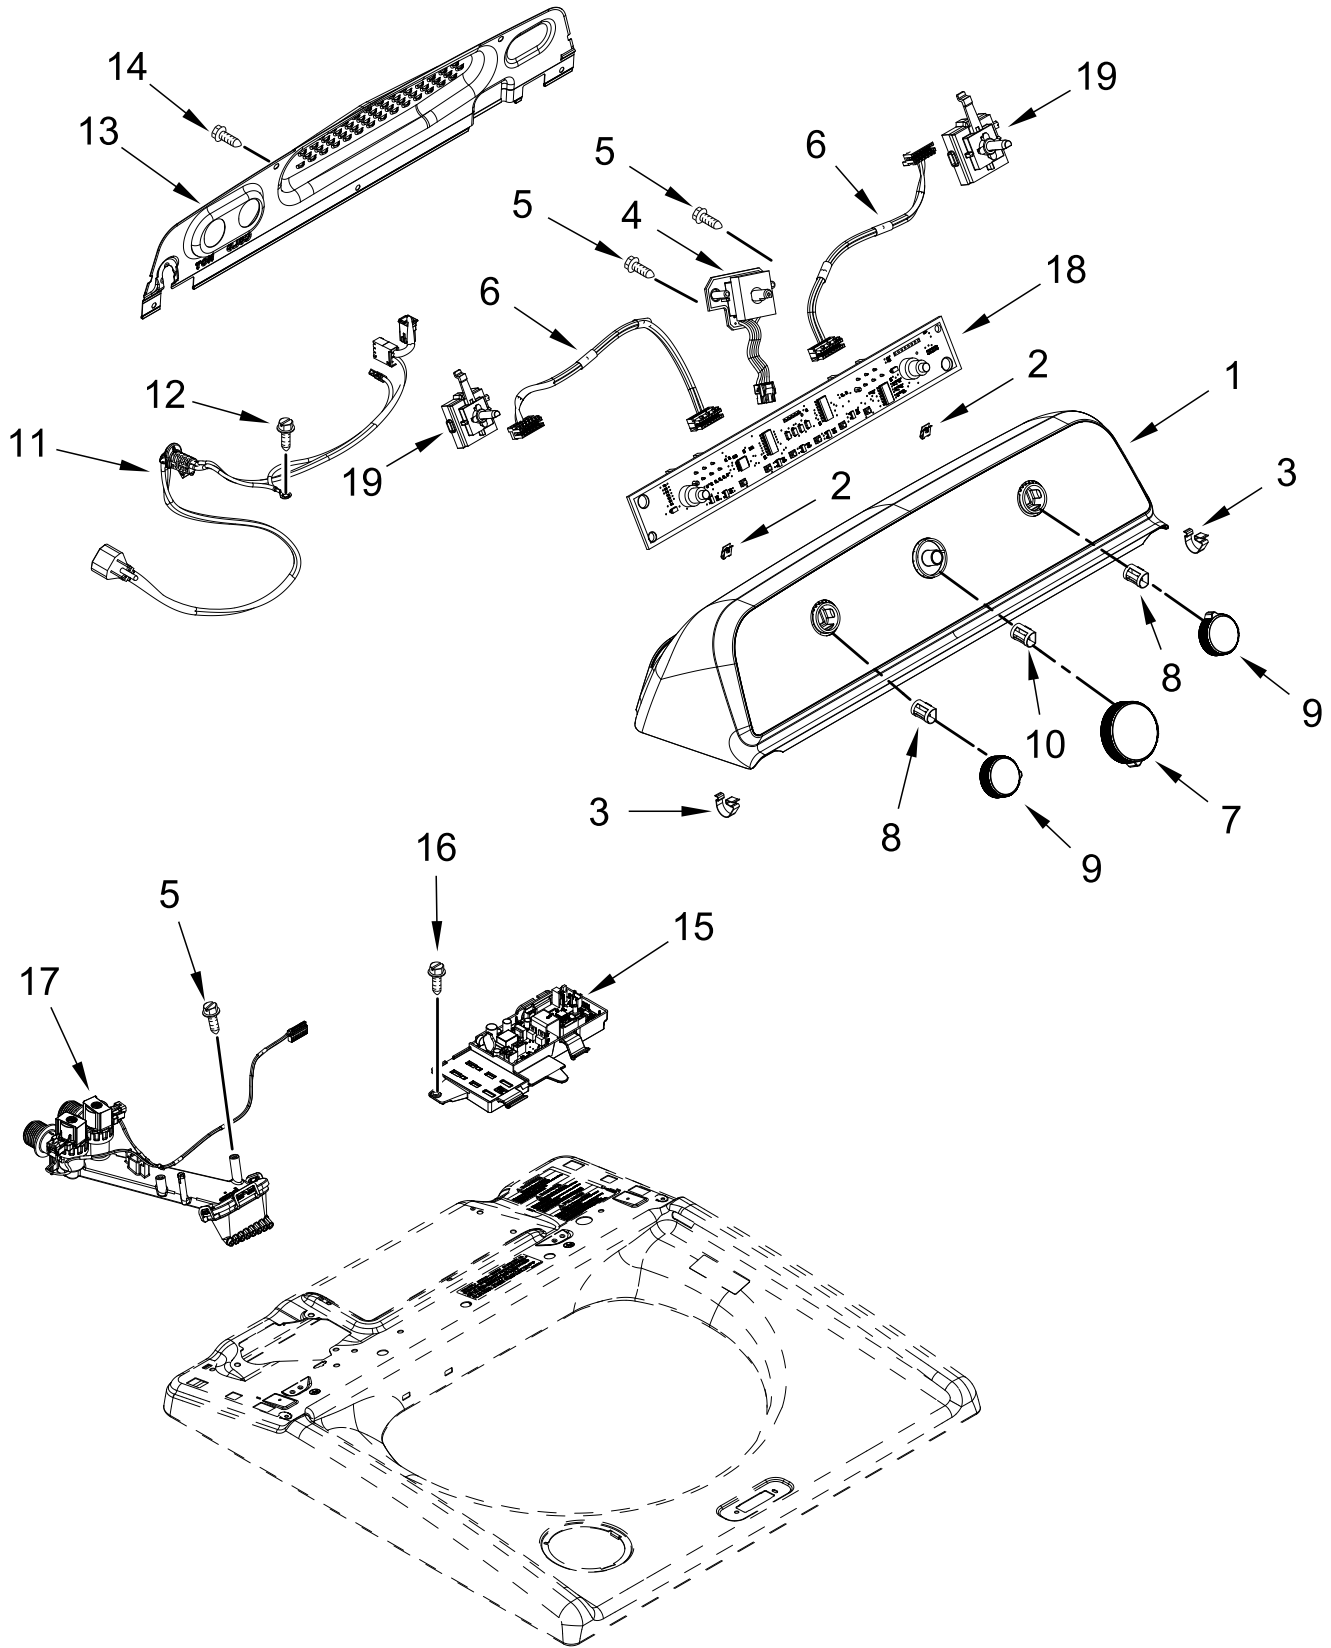

CONSOLE AND WATER INLET PARTS

CONSOLE AND WATER INLET PARTS

<u>Illus.</u> <u>No.</u>	<u>Part No.</u>	<u>Description</u>	<u>Illus.</u> <u>No.</u>	<u>Part No.</u>	<u>Description</u>	<u>Illus.</u> <u>No.</u>	<u>Part No.</u>	<u>Description</u>
1	W11576952	Console Assembly	10	8536939	Clip, Spring	17	W11385821	Water Inlet Assembly (Complete)
2	W10298336	Nut, "U"	11	W11335102	Power Cord Assembly	18	W11295686	HMI
3	8312709	Clip, Console	12	3400076	Screw	19	W10414411	Switch, Rotary Encoder (5 Position)
4	W11545513	Encoder, PCA	13	W10611544	Panel, Console Rear Cover			
5	9740848	Screw	14	W10660565	Screw			
6	W11506959	Harness, HMI	15	W11491433	Control Unit Assembly, Machine and Motor			
7	W11328381	Knob, Large	16	693995	Screw			
8	688805	Clip, Spring						
9	W11398762	Knob, Small						