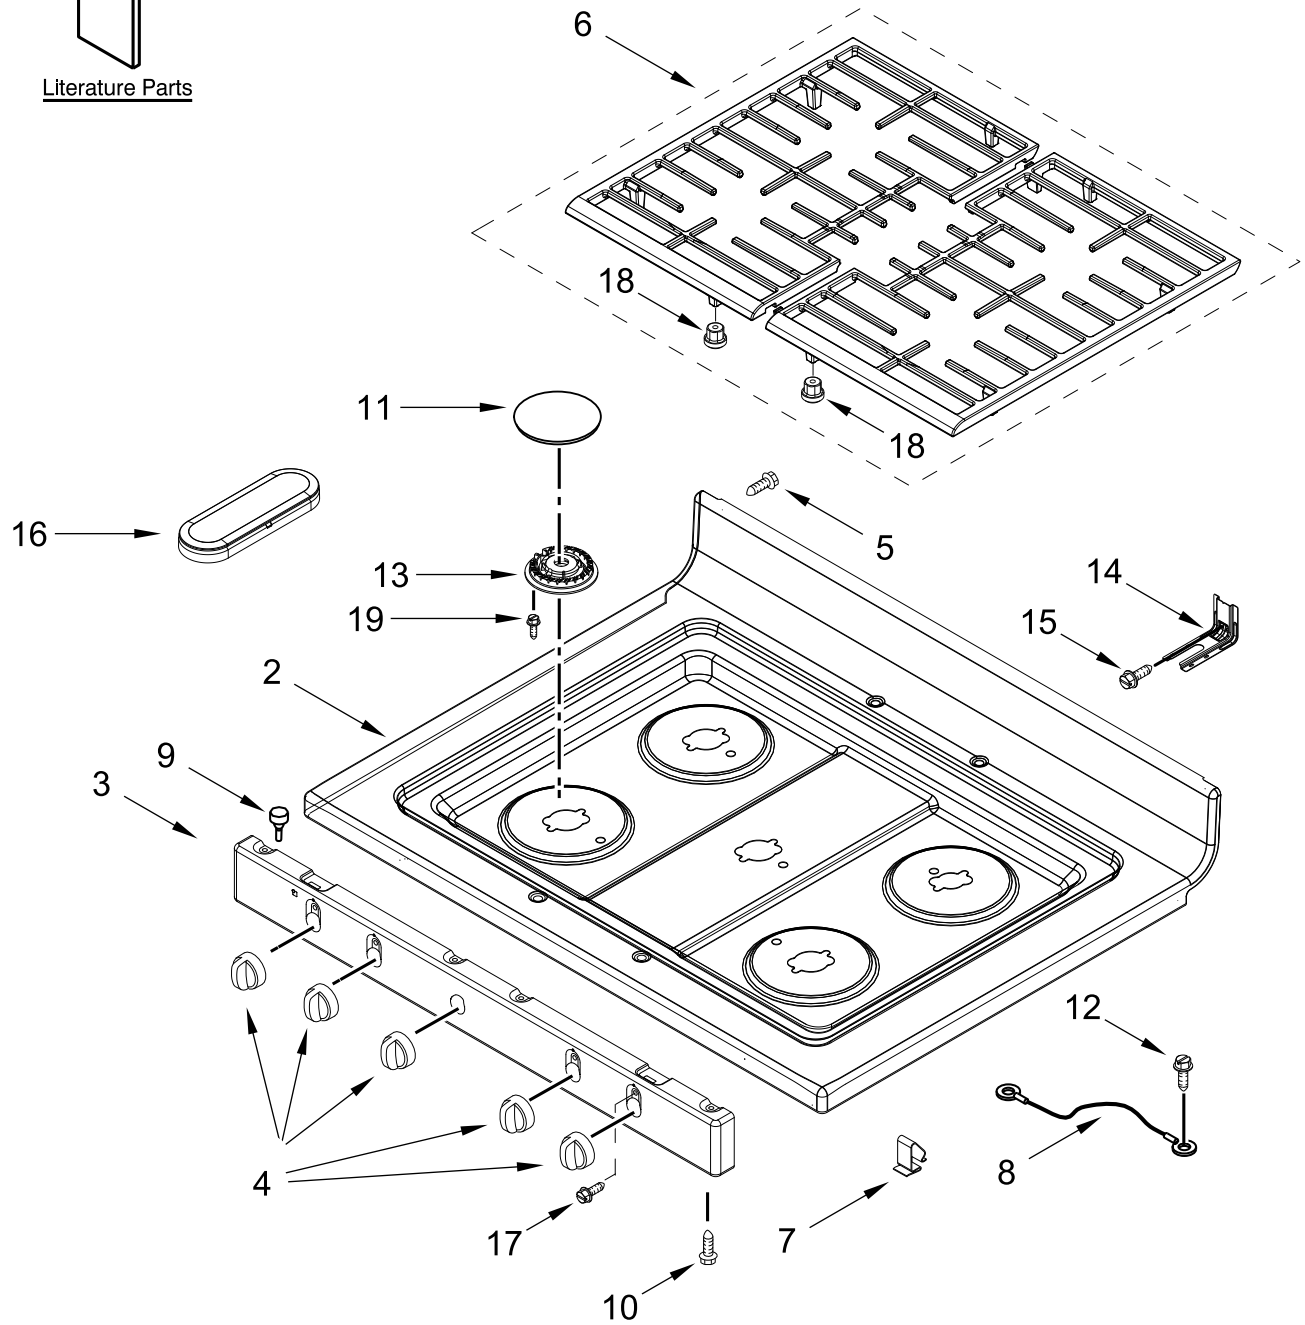

GAS RANGE

MODELS:

WFG505M0MS0 (Stainless)

COOKTOP PARTS

COOKTOP PARTS

<u>Illus. No.</u>	<u>Part No.</u>	<u>Description</u>	<u>Illus. No.</u>	<u>Part No.</u>	<u>Description</u>	<u>Illus. No.</u>	<u>Part No.</u>	<u>Description</u>
1		Literature Parts	9	98013389	Bumper, Cooktop	14	W10613666	Bracket, Anti-Tip
	W11508820	Instructions, Installation	10	98005000	Screw	15	7101P485-60	Screw, Anti-Tip Kit
	W11508721	Guide, Use and Care	11		Cap, Burner	16	W11357363	Oval Burner Assembly
	98007130	Tips, Safe Cooking (English)		W11448875	Black (Left Front and Right Front)			(Center)
		Wire, Diagram		W11448464	Black (Left Rear)	17	98005658	Screw (Stainless)
2		Cooktop		W11453728	Black (Right Rear)	18	W10465081	Grate, Bumper
	W11443179	Black				19	8273062	Screw
3		Panel, Manifold	12	8534079	Screw, Ground			FOLLOWING PARTS NOT ILLUSTRATED
	W11578531	Black	13	W11352018	Spreader, Flame (Left Front and Right Front)	W11465032		Harness, Main
4		Knobs				98005896		Clip, Wire
	W11488096	Black				98015022		Bushing, Snap
5	98007225	Screw		W11352020	Spreader, Flame (Left Rear)	3391018		Tie, Cable
6		Set, Grate				W11492747		Insulation, Manifold
	W11465357	Black		W11352021	Spreader, Flame (Right Rear)			
7	98004722	Clip, Cooktop						
8	6610473	Wire, Ground						

BACKGUARD PARTS

BACKGUARD PARTS

<u>Illus.</u> <u>No.</u>	<u>Part No.</u>	<u>Description</u>	<u>Illus.</u> <u>No.</u>	<u>Part No.</u>	<u>Description</u>	<u>Illus.</u> <u>No.</u>	<u>Part No.</u>	<u>Description</u>
1		Endcap (Left Hand)	3	98006632	Screw	6	W10535746	Bracket, Console Mount
	W10873109	Black	4		Console, Assembly			
		Endcap (Right Hand)		W11488008	Stainless with Overlay	7	98008545	Screw (Black)
	W10873107	Black	5		Control, Electronic	8	W11462420	Bracket, Control
2	W10535808	Backguard, Rear		W11520704	Black	9	W10535815	Bracket, Rear
						10	W10493726	Screw