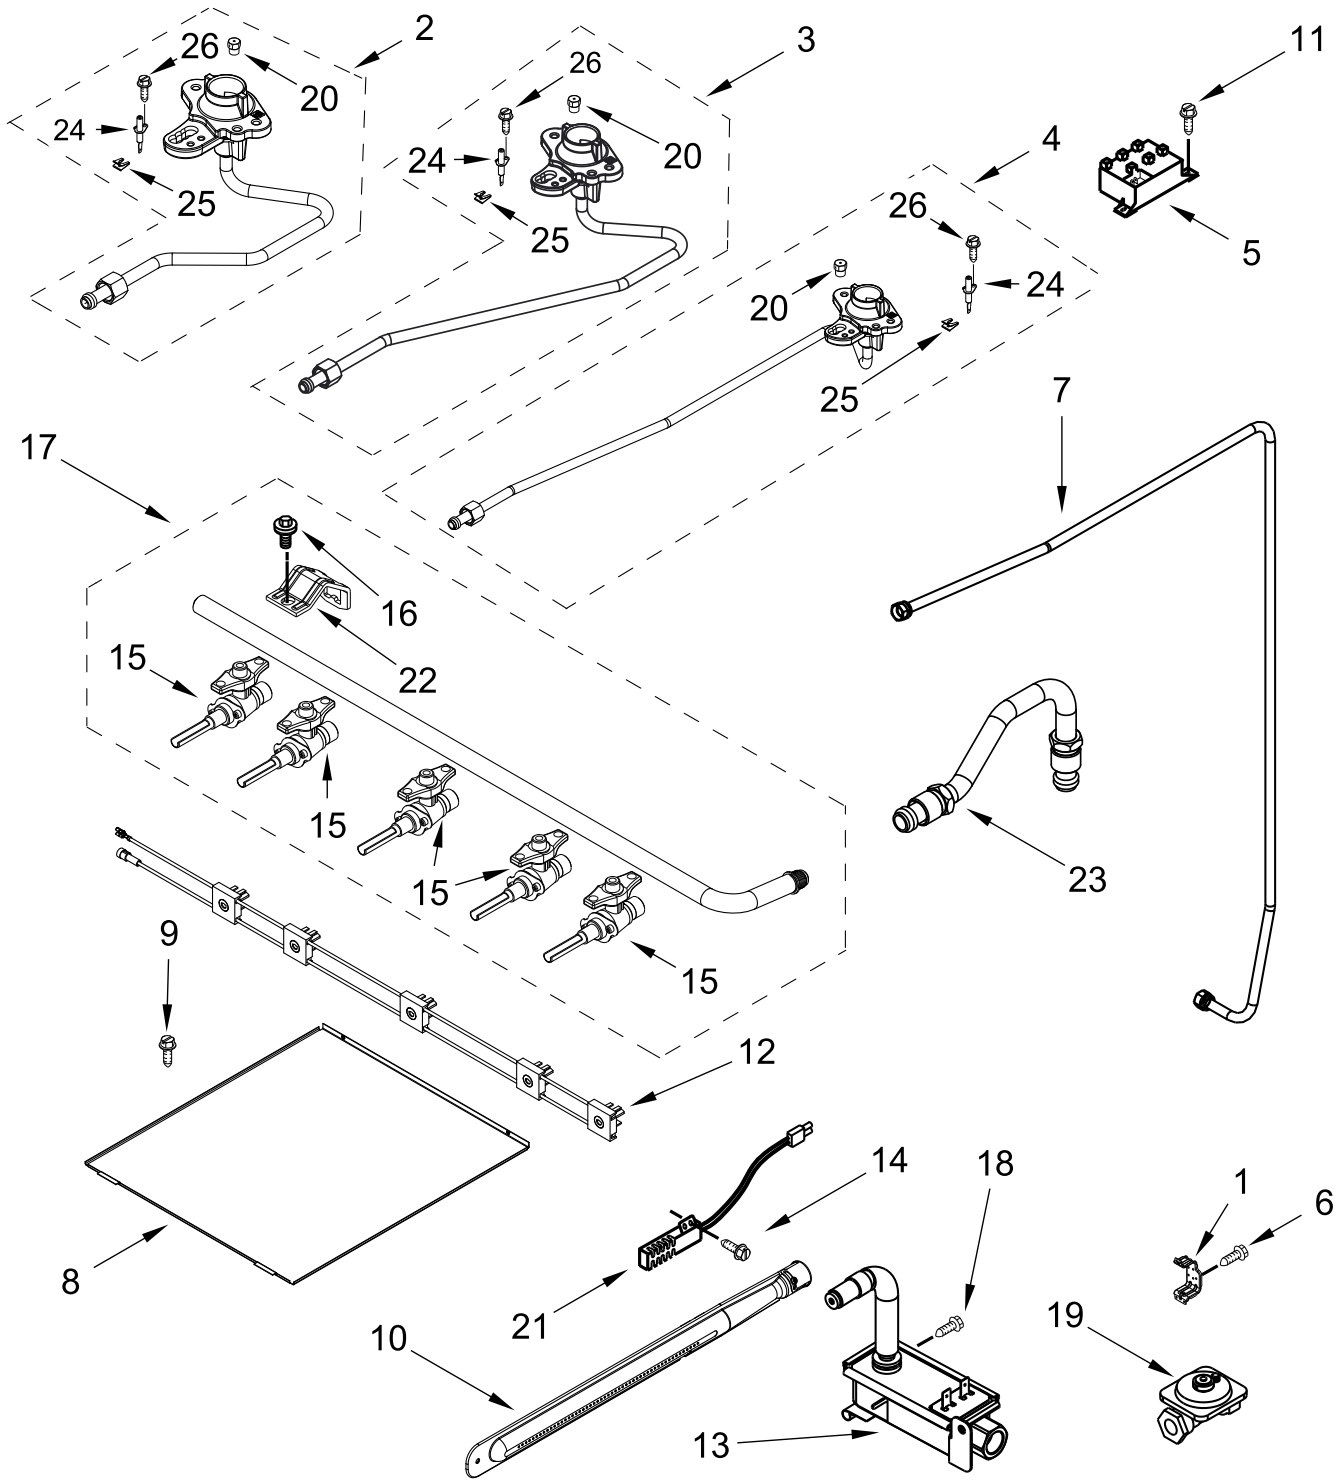

MANIFOLD PARTS

MANIFOLD PARTS

<u>Illus. No.</u>	<u>Part No.</u>	<u>Description</u>	<u>Illus. No.</u>	<u>Part No.</u>	<u>Description</u>	<u>Illus. No.</u>	<u>Part No.</u>	<u>Description</u>
1	98007410	Bracket, Regulator	14	98005659	Screw	22	W10574737	Bracket, Valve
2	W11459683	Assembly, Tubing (Left Front)	15	W11509768	Valve, Saddle (Left Front and Right Front)	23	W10512963	Tubing (Regulator to Oven Valve)
	W11459686	Assembly, Tubing (Right Front)		W11509767	Valve, Saddle (Left Rear and Center)	24	W10669525	Electrode (Left Front, Right Front & Center)
3	W11495381	Assembly, Tubing (Center)		W11509766	Valve, Saddle (Right Rear)		W10876260	Electrode (Left Rear, Right Rear)
4	W11459685	Assembly, Tubing (Left Rear)	16	98017517	Screw	25	W10827923	Electrode, Spring (Left Front, Right Front, Left Rear, Right Rear & Center)
	W11459684	Assembly, Tubing (Right Rear)	17	W11509588	Assembly, Manifold			
5	W11281168	Spark Module	18	98013634	Screw			
6	98007225	Screw	19	W11466755	Regulator			
7	W10619922	Tube 3/8" Manifold To Reg	20	W11485872	Orifice (15K) (Left Front and Right Front)	26	W10673618	Screw FOLLOWING PARTS NOT ILLUSTRATED
8	W10670196	Spread, Flame (Bake)		W11498976	Orifice (8K) (Center)		W11517377	Kit, LP Conversion
9	98006726	Screw (Black)		W11548158	Orifice, Natural (9.5K) (Left Rear)			
10	W10650358	Oven Burner Asm-US Electronic		W11485871	Orifice (5K) (Right Rear)			
11	W10493726	Screw	21	W11208965	Igniter, Hot Surface			
12	W11542590	Harness, Switch						
13	W11449991	Valve, Oven