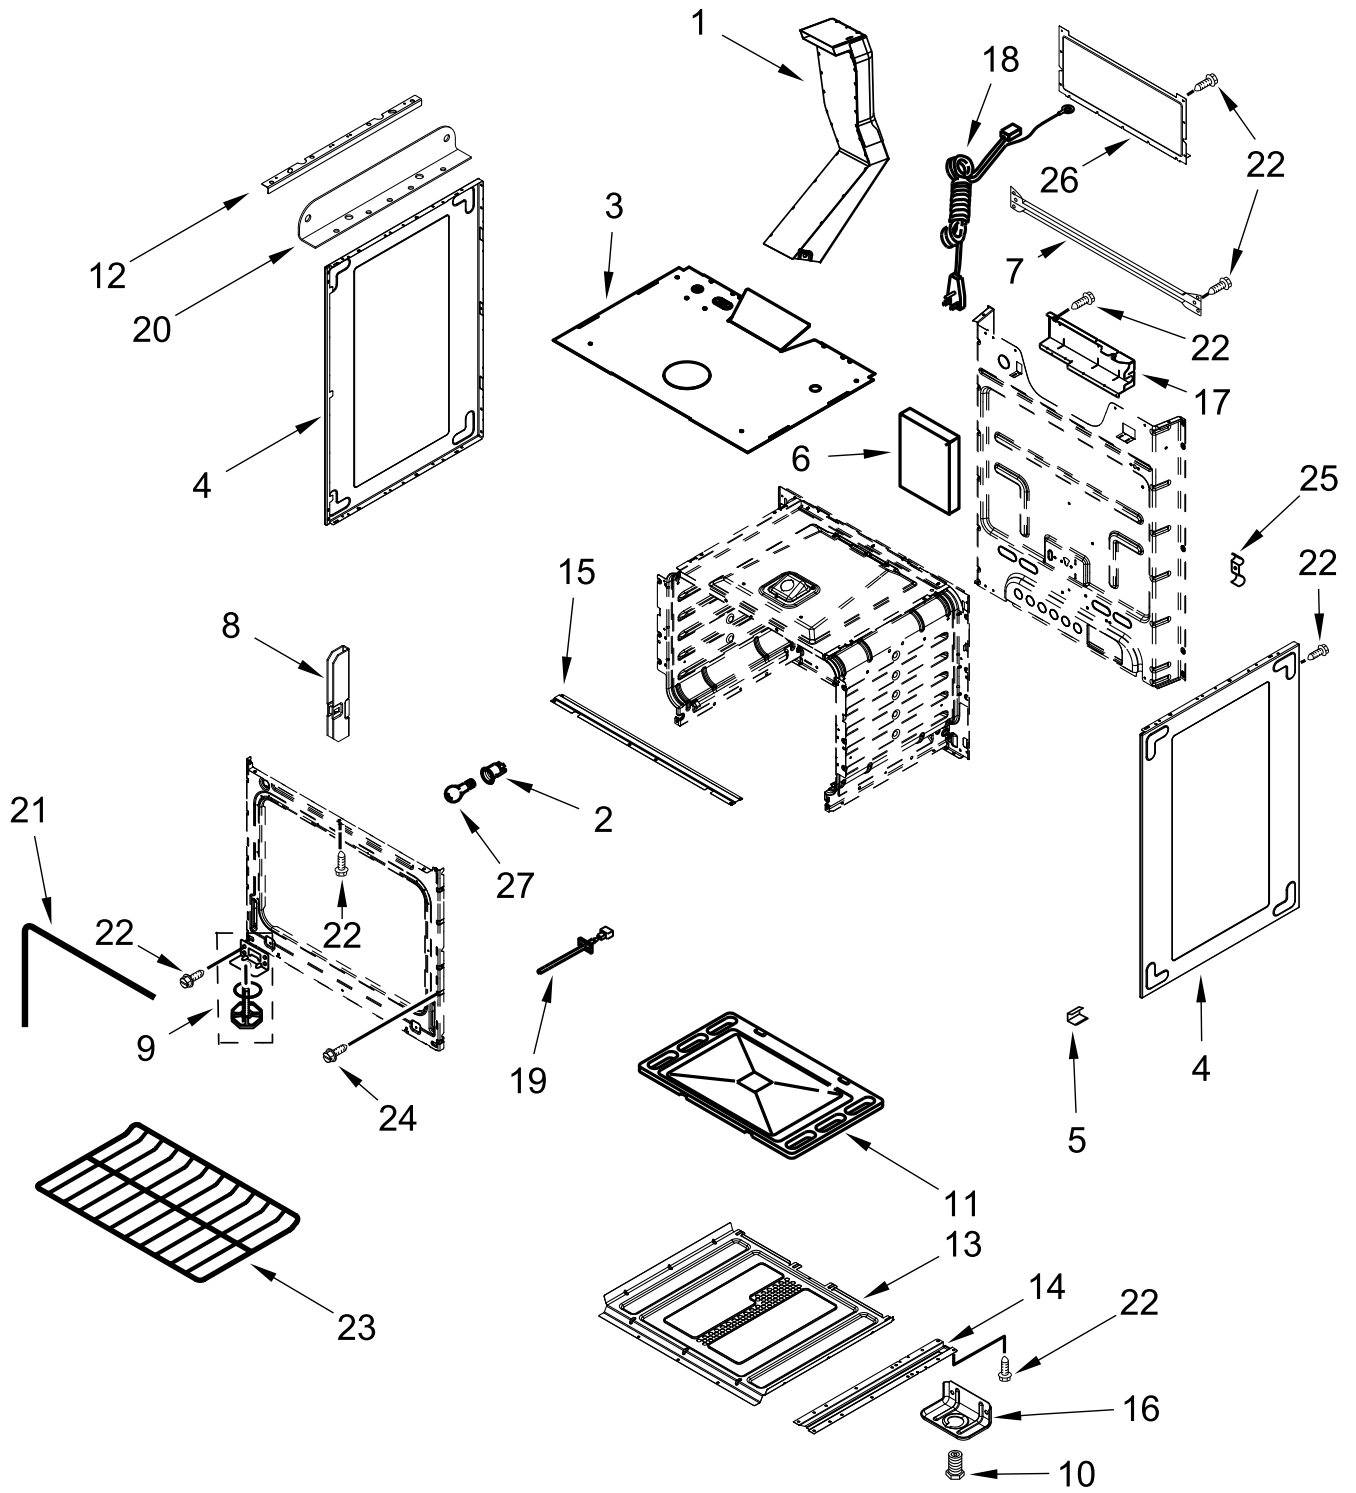

CHASSIS PARTS

CHASSIS PARTS

<u>Illus. No.</u>	<u>Part No.</u>	<u>Description</u>	<u>Illus. No.</u>	<u>Part No.</u>	<u>Description</u>	<u>Illus. No.</u>	<u>Part No.</u>	<u>Description</u>
1	W10675411	Box, Flue	11	W10620410	Assembly, Oven Bottom	25	W11510655	Clip, Tubing
2	W10554269	Socket - Oven Light	12	W10577312	Support, Side Panel	26	W11492823	Cover
3	W10636342	Shield, Insulation	13	W10670197	Deflector, Oven	27	W10788320	Bulb, Light
4		Panel, Side	14	W10520269	Rail, Base			FOLLOWING PARTS NOT ILLUSTRATED
	W10666212	Black (Left)	15	W10545322	Bracket, Manifold	W11130754	W11130754	Wrapper oven cavity insulation
	W10666211	Black (Right)	16	W11172758	Bracket, Foot	W11048974	W11048974	Insulation, Back
5	98005502	Clip, Oven Botton	17	W10549293	Safety Valve, Rear Cover	W10613818	W10613818	Insulation, Upper
6	W10902689	Counterweight	18	W10640762	Cord, Power	W11506534	W11506534	Insulation,Flue
7	98015363	Support, Rear	19	W10181986	Sensor, Oven	98004294	98004294	Wire Tie, Insulation
8	W10327222	Counter Support-Hinge	20	W10532560	Side Panel, Support			
9	W10650383	Foot Leveling & Foot Base	21	W10535778	Seal, Oven			
		(Front)	22	W10493726	Screw			
10	W10058460	Foot, Leveling (Rear)	23	W10550642	Rack, Oven			
			24	98008545	Screw (Black)