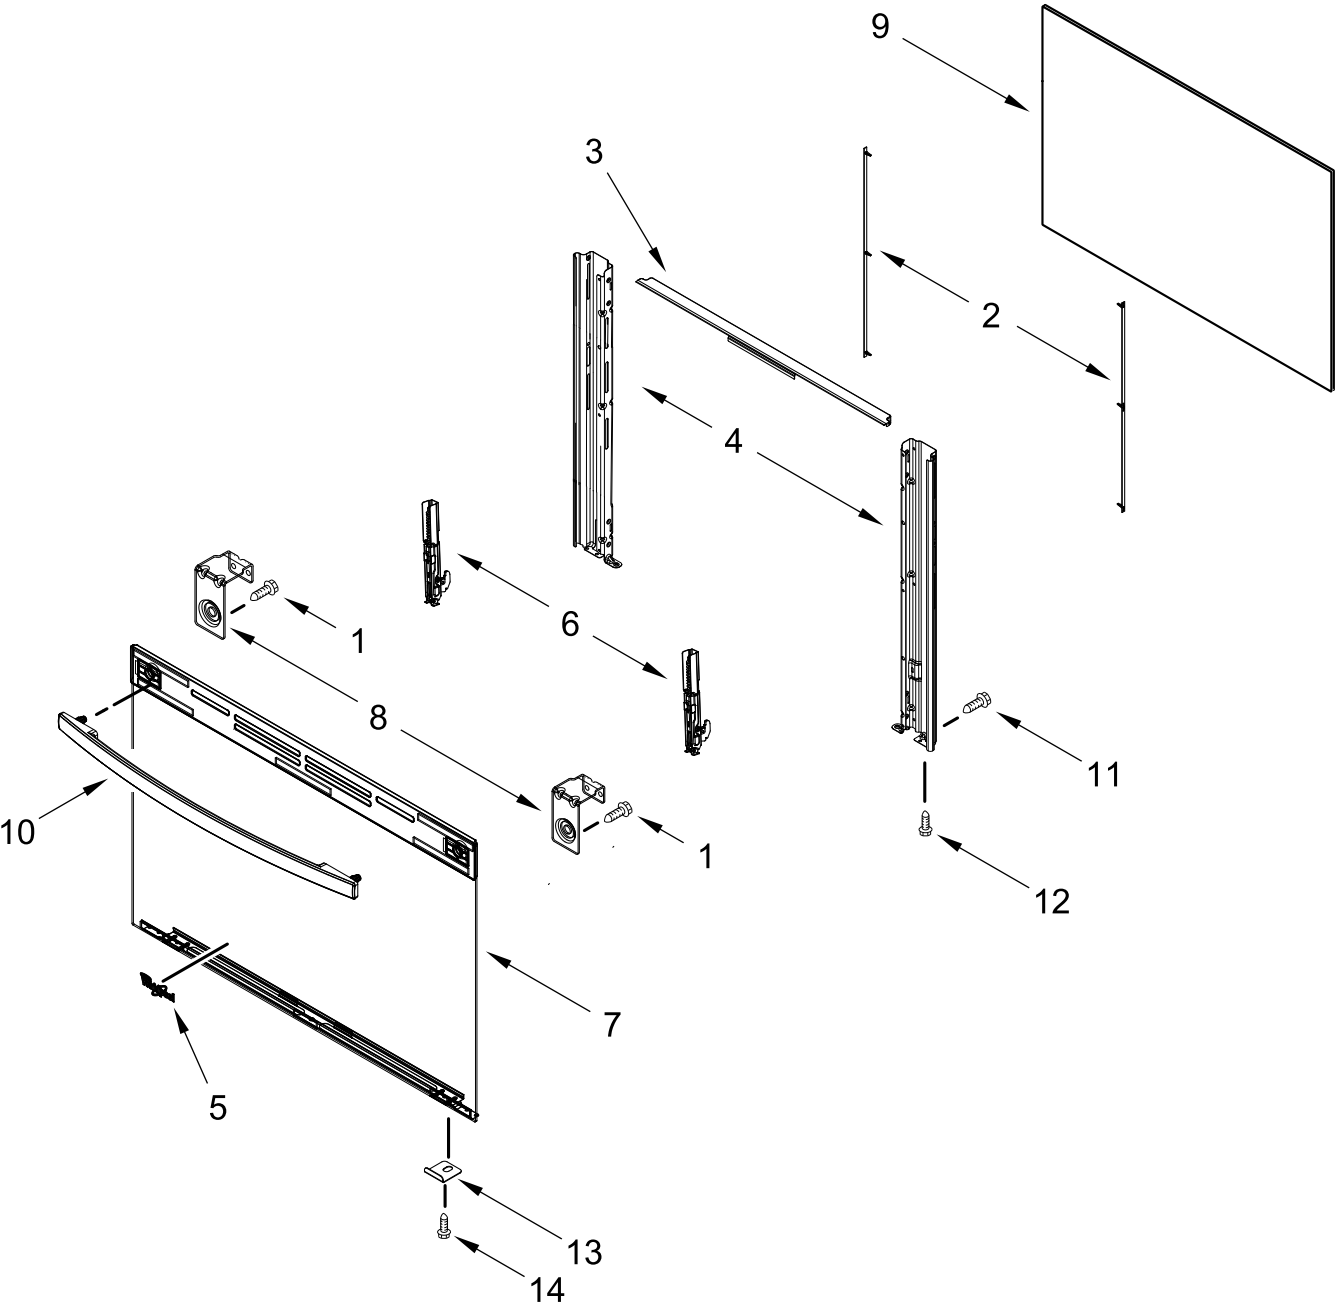

DOOR PARTS

DOOR PARTS

<u>Illus. No.</u>	<u>Part No.</u>	<u>Description</u>
1	98005521	Screw (Stainless)
2	W10292266	Seal, Inner Door
3	W10544145	Upper Trim, Oven Door
4		Trim, Side
	W11184558	Left
	W11184560	Right
5	W10884775	Badge

<u>Illus. No.</u>	<u>Part No.</u>	<u>Description</u>
6	W10535788	Hinge, Oven Door
7		Glass, Outer Door
	W11506543	Stainless
8	W11569276	Handle, Support Bracket
9	W11528109	Glass, Inner
10		Handle, Oven Door
	W11442150	Stainless

<u>Illus. No.</u>	<u>Part No.</u>	<u>Description</u>
11	98008699	Screw
12	98004993	Screw
13		Bracket, Glass Door Hold
	W10811550	Black
14	W10493726	Screw