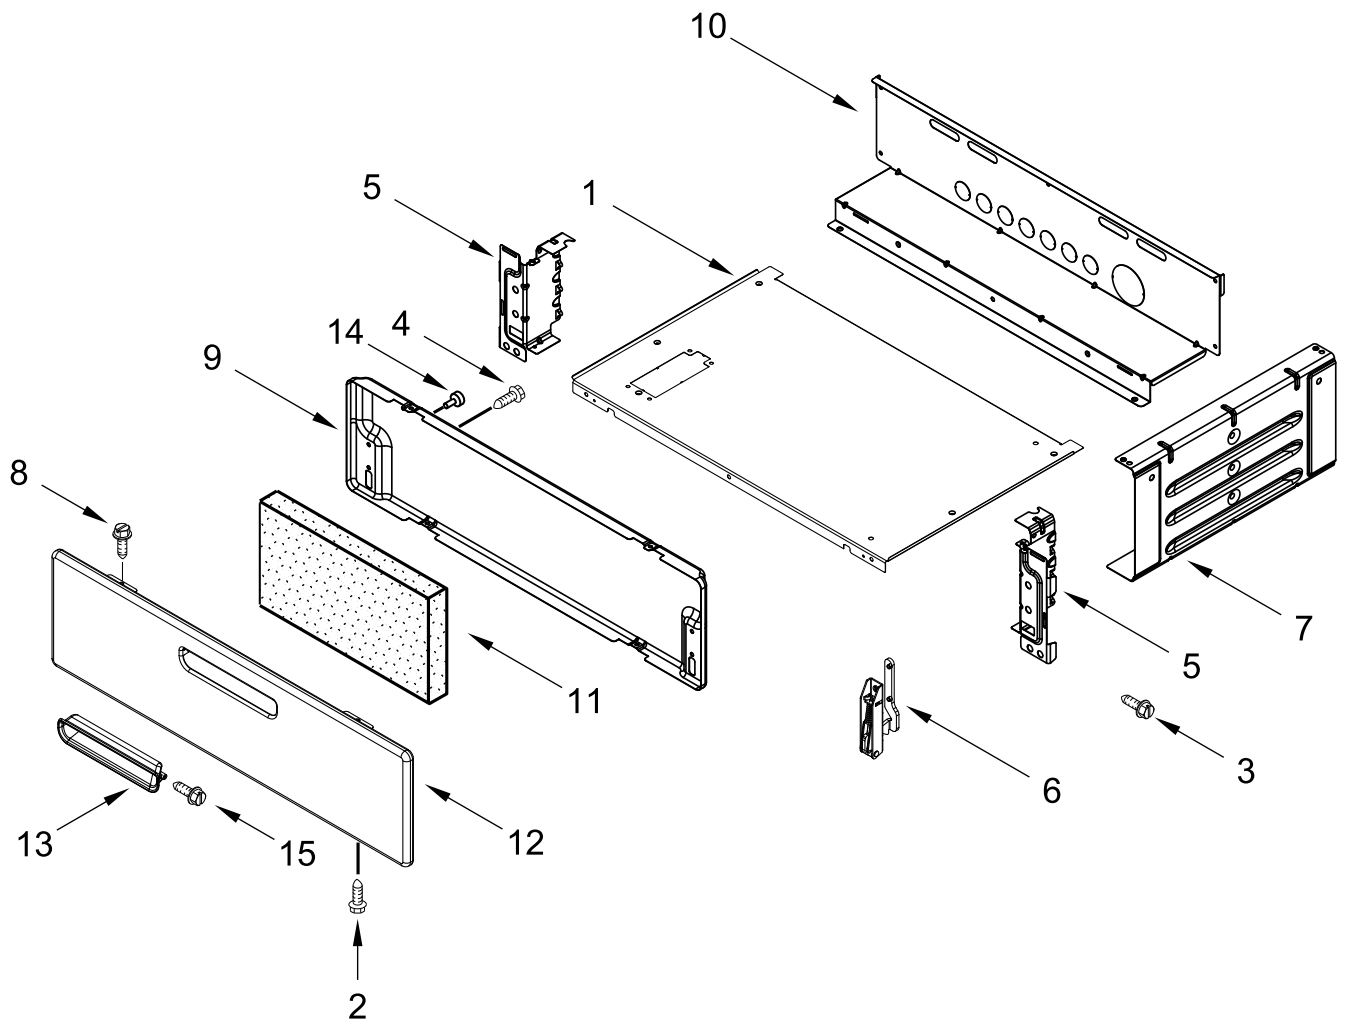

OVEN AND BROILER PARTS

OVEN AND BROILER PARTS

<u>Illus.</u> <u>No.</u>	<u>Part No.</u>	<u>Description</u>	<u>Illus.</u> <u>No.</u>	<u>Part No.</u>	<u>Description</u>	<u>Illus.</u> <u>No.</u>	<u>Part No.</u>	<u>Description</u>
1	W11620318	Baffle, Base	8	98006726	Screw (Black)	14	98004052	Bumper, Door
2	W10119413	Screw	9	W10446851	Liner, Broiler Drawer	15	98004993	Screw
3	98008545	Screw (Black)	10	W10682676	Back Cover, Broiler			
4	W10155121	Screw	11	W10216478	Insulation, Broiler Door			
5	W10624273	Cover, Broiler Left	12		Panel, Broiler Door			
	W10624275	Cover, Broiler Right		W11451944	Stainless			
6	W10647966	Hinge	13	W11176979	Handle Broiler Door- Universal Silver			
7	W10605426	Panel, Side