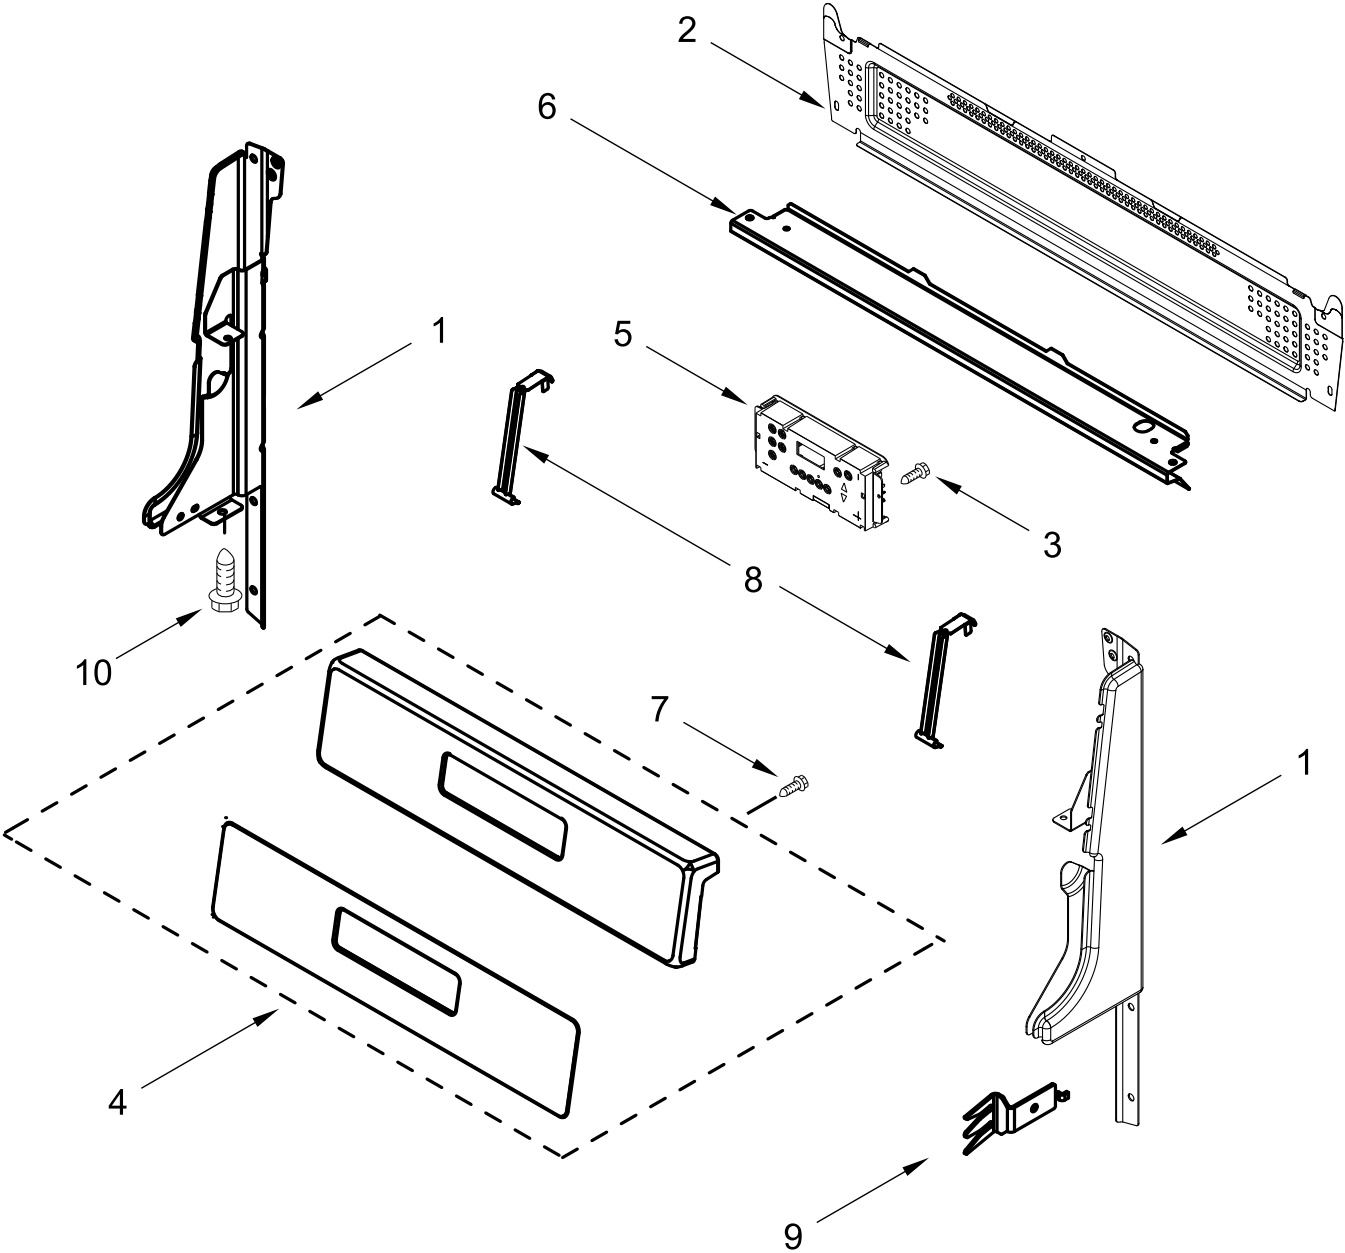

GAS RANGE

MODELS:

WFG505M0MS0 (Stainless)

COOKTOP PARTS

COOKTOP PARTS

<u>Illus. No.</u>	<u>Part No.</u>	<u>Description</u>	<u>Illus. No.</u>	<u>Part No.</u>	<u>Description</u>	<u>Illus. No.</u>	<u>Part No.</u>	<u>Description</u>
1		Literature Parts	9	98013389	Bumper, Cooktop	14	W10613666	Bracket, Anti-Tip
	W11508820	Instructions, Installation	10	98005000	Screw	15	7101P485-60	Screw, Anti-Tip Kit
	W11508721	Guide, Use and Care	11		Cap, Burner	16	W11357363	Oval Burner Assembly
	98007130	Tips, Safe Cooking (English)		W11448875	Black (Left Front and Right Front)			(Center)
		Wire, Diagram		W11448464	Black (Left Rear)	17	98005658	Screw (Stainless)
2		Cooktop		W11453728	Black (Right Rear)	18	W10465081	Grate, Bumper
	W11443179	Black				19	8273062	Screw
3		Panel, Manifold	12	8534079	Screw, Ground			FOLLOWING PARTS NOT ILLUSTRATED
	W11578531	Black	13	W11352018	Spreader, Flame (Left Front and Right Front)	W11465032		Harness, Main
4		Knobs				98005896		Clip, Wire
	W11488096	Black				98015022		Bushing, Snap
5	98007225	Screw		W11352020	Spreader, Flame (Left Rear)	3391018		Tie, Cable
6		Set, Grate				W11492747		Insulation, Manifold
	W11465357	Black		W11352021	Spreader, Flame (Right Rear)			
7	98004722	Clip, Cooktop						
8	6610473	Wire, Ground						

BACKGUARD PARTS

BACKGUARD PARTS

<u>Illus.</u> <u>No.</u>	<u>Part No.</u>	<u>Description</u>	<u>Illus.</u> <u>No.</u>	<u>Part No.</u>	<u>Description</u>	<u>Illus.</u> <u>No.</u>	<u>Part No.</u>	<u>Description</u>
1		Endcap (Left Hand)	3	98006632	Screw	6	W10535746	Bracket, Console Mount
	W10873109	Black	4		Console, Assembly			
		Endcap (Right Hand)		W11488008	Stainless with Overlay	7	98008545	Screw (Black)
	W10873107	Black	5		Control, Electronic	8	W11462420	Bracket, Control
2	W10535808	Backguard, Rear		W11520704	Black	9	W10535815	Bracket, Rear
						10	W10493726	Screw