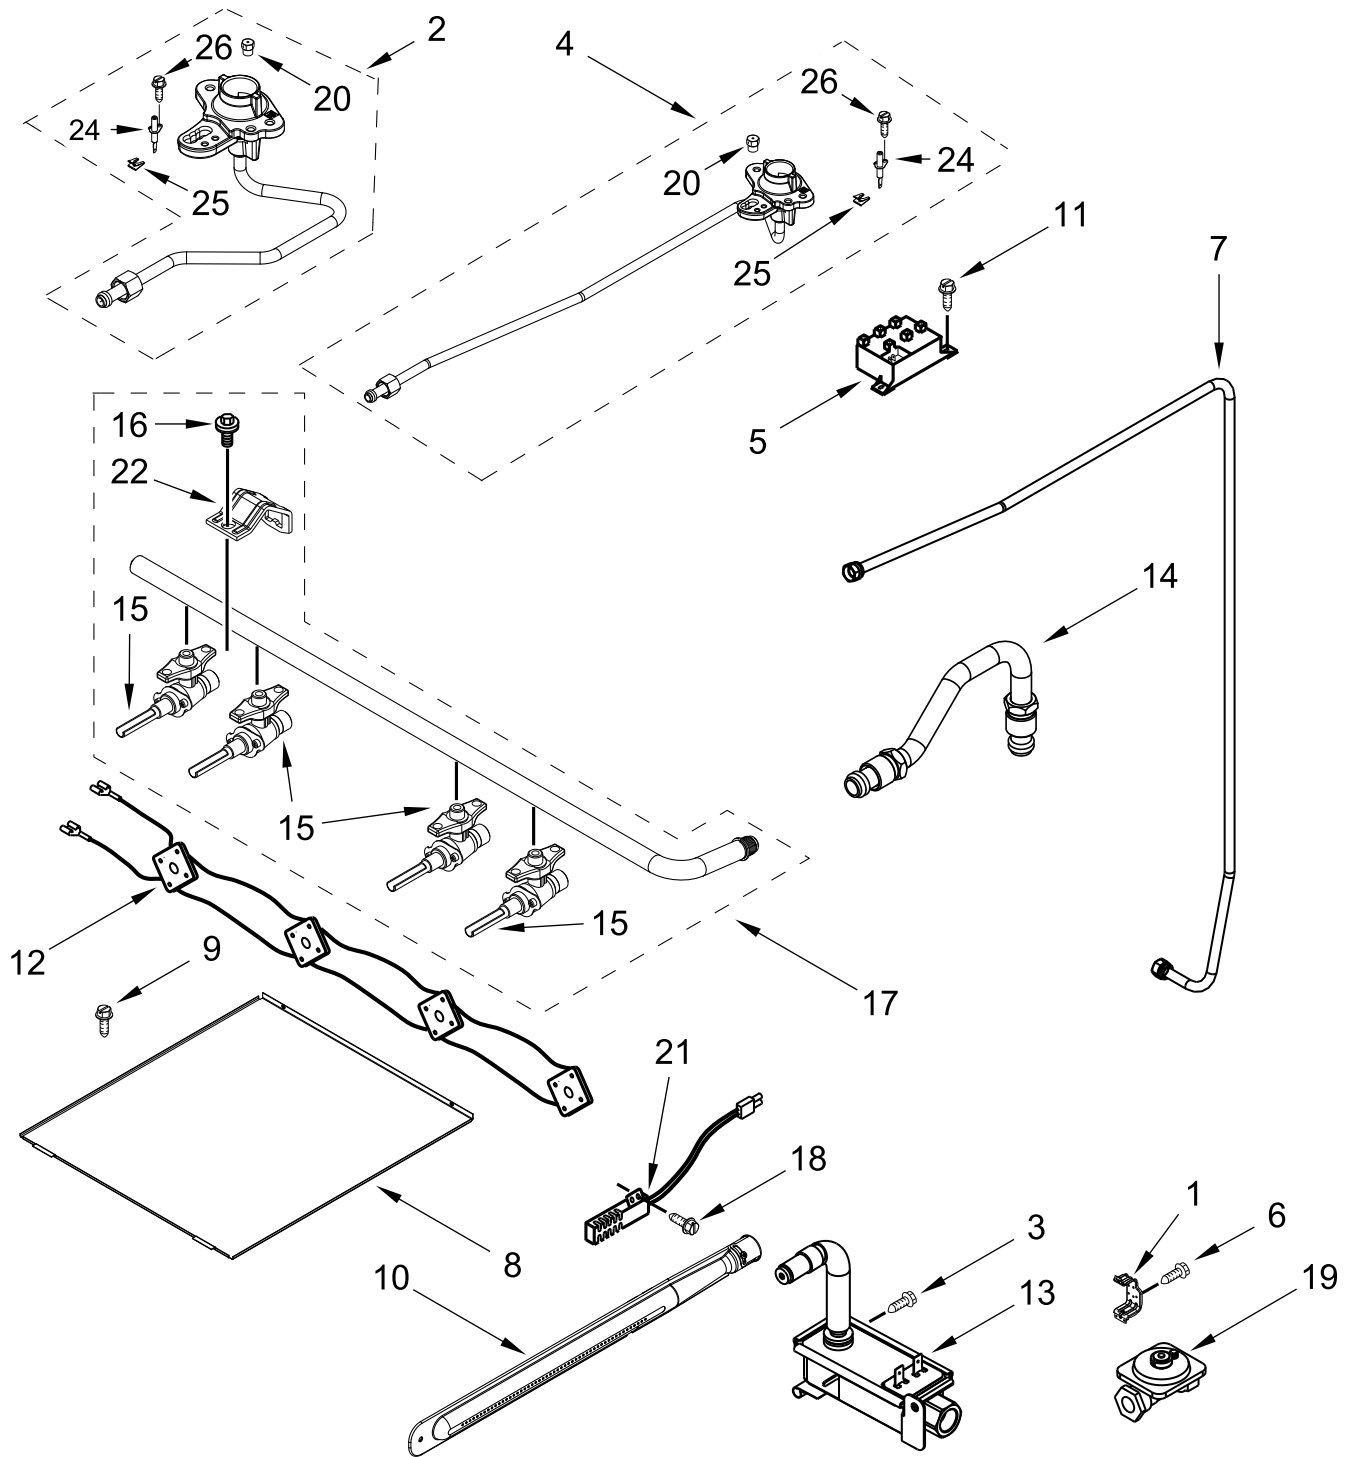

MANIFOLD PARTS

MANIFOLD PARTS

<u>Illus. No.</u>	<u>Part No.</u>	<u>Description</u>	<u>Illus. No.</u>	<u>Part No.</u>	<u>Description</u>	<u>Illus. No.</u>	<u>Part No.</u>	<u>Description</u>
1	98007410	Bracket, Regulator	14	W10512963	Tubing (Regulator to Oven Valve)	24	W10669525	Electrode (Left Front and Right Front)
2	W11459683	Assembly, Tubing (Left Front)	15	W11509768	Valve, Saddle (Left Front and Right Front)		W10876260	Electrode (Left Rear, Right Rear)
	W11459686	Assembly, Tubing (Right Front)		W11509767	Valve, Saddle (Left Rear)	25	W10827923	Electrode, Spring (Left Front, Left Rear, Right Front, Right Rear)
3	98013634	Screw		W11509766	Valve, Saddle (Right Rear)			
4	W11459685	Assembly, Tubing (Left Rear)	16	98017517	Screw	26	W10673618	Screw
	W11459684	Assembly, Tubing (Right Rear)	17	W11509597	Assembly, Manifold			FOLLOWING PARTS NOT ILLUSTRATED
5	W11281166	Java Tech Spark Module 4 POS	18	98005659	Screw		W11557997	Kit, LP Conversion
6	98007225	Screw	19	W11466755	Regulator			
7	W10619922	Tube 3/8" Manifold To Reg	20	W11485872	Orifice (15K) (Left Front and Right Front)			
8	W10670196	Spread, Flame (Bake)		W11548158	Orifice, Natural (9.5K) (Left Rear)			
9	98006726	Screw (Black)		W11485871	Orifice (5K) (Right Rear)			
10	W10650358	Oven Burner Asm-US Electronic	21	W11208965	Igniter, Hot Surface			
11	W10493726	Screw	22	W10574737	Bracket, Valve			
12	W11542585	Harness, Switch						
13	W11449991	Valve, Oven