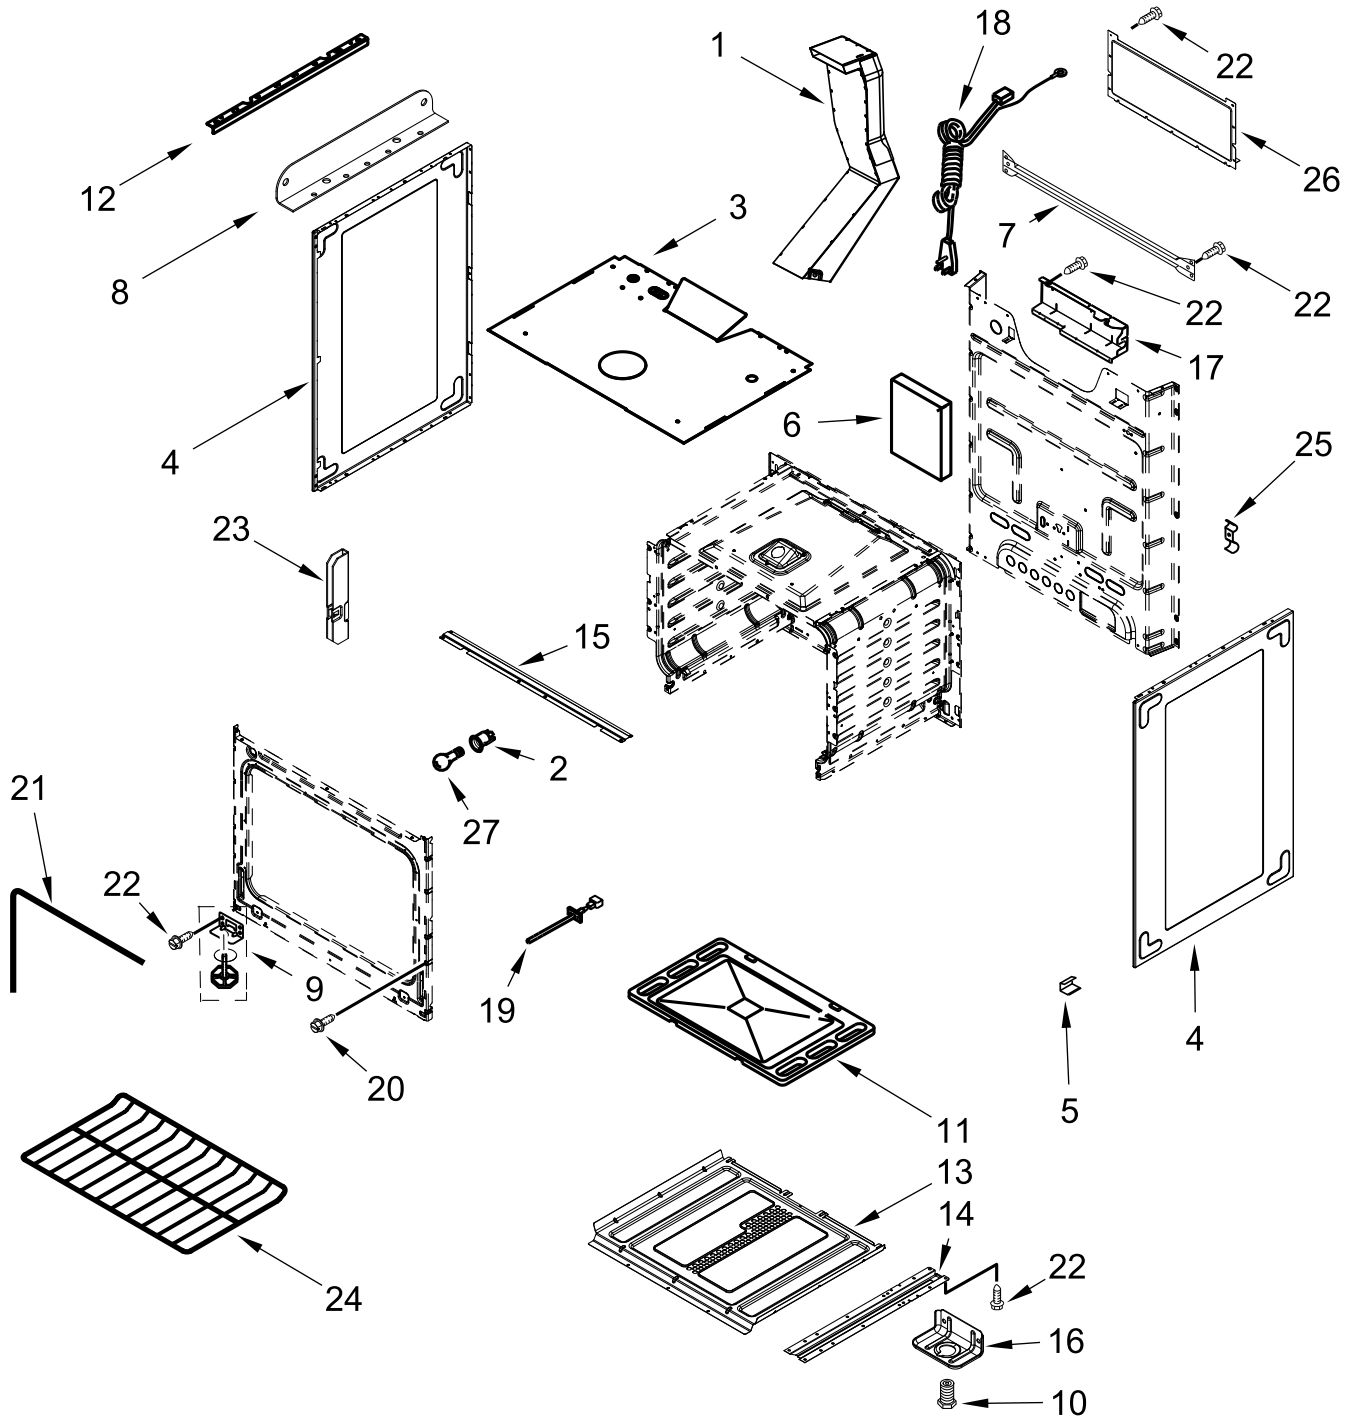

CHASSIS PARTS

CHASSIS PARTS

<u>Illus. No.</u>	<u>Part No.</u>	<u>Description</u>	<u>Illus. No.</u>	<u>Part No.</u>	<u>Description</u>	<u>Illus. No.</u>	<u>Part No.</u>	<u>Description</u>
1	W10675411	Box, Flue	11	W10620410	Assembly, Oven Bottom	24	W10550642	Rack, Oven
2	W10554269	Socket - Oven Light	12	W10577312	Support, Side Panel	25	W11510655	Clip, Tubing
3	W10164110	Shield, Insulation	13	W10670197	Deflector, Oven	26	W11492823	Cover
4		Panel, Side	14	W10520269	Rail, Base	27	W10788320	Bulb, Light
	W10666212	Black (Left)	15	W10545322	Bracket, Manifold			FOLLOWING PARTS NOT ILLUSTRATED
	W10666211	Black (Right)	16	W11172758	Bracket, Foot		W11130754	Wrapper oven cavity insulation
5	98005502	Clip, Oven Botton	17	W10549293	Safety Valve, Rear Cover		W11048974	Insulation, Back
6	W10902689	Counterweight	18	W10640762	Cord, Power		W10613818	Insulation, Upper
7	98015363	Support, Rear	19	W10181986	Sensor, Oven		98004294	Wire Tie, Insulation
8	W10532560	Side Panel, Support	20	98008545	Screw (Black)		W10212526	Insulation
9	W10650383	Foot Leveling & Foot Base (Front)	21	W10535778	Seal, Oven		W11506534	Insulation,Flue
10	W10058460	Foot, Leveling (Rear)	22	W10493726	Screw			
			23	W10327222	Counter Support-Hinge