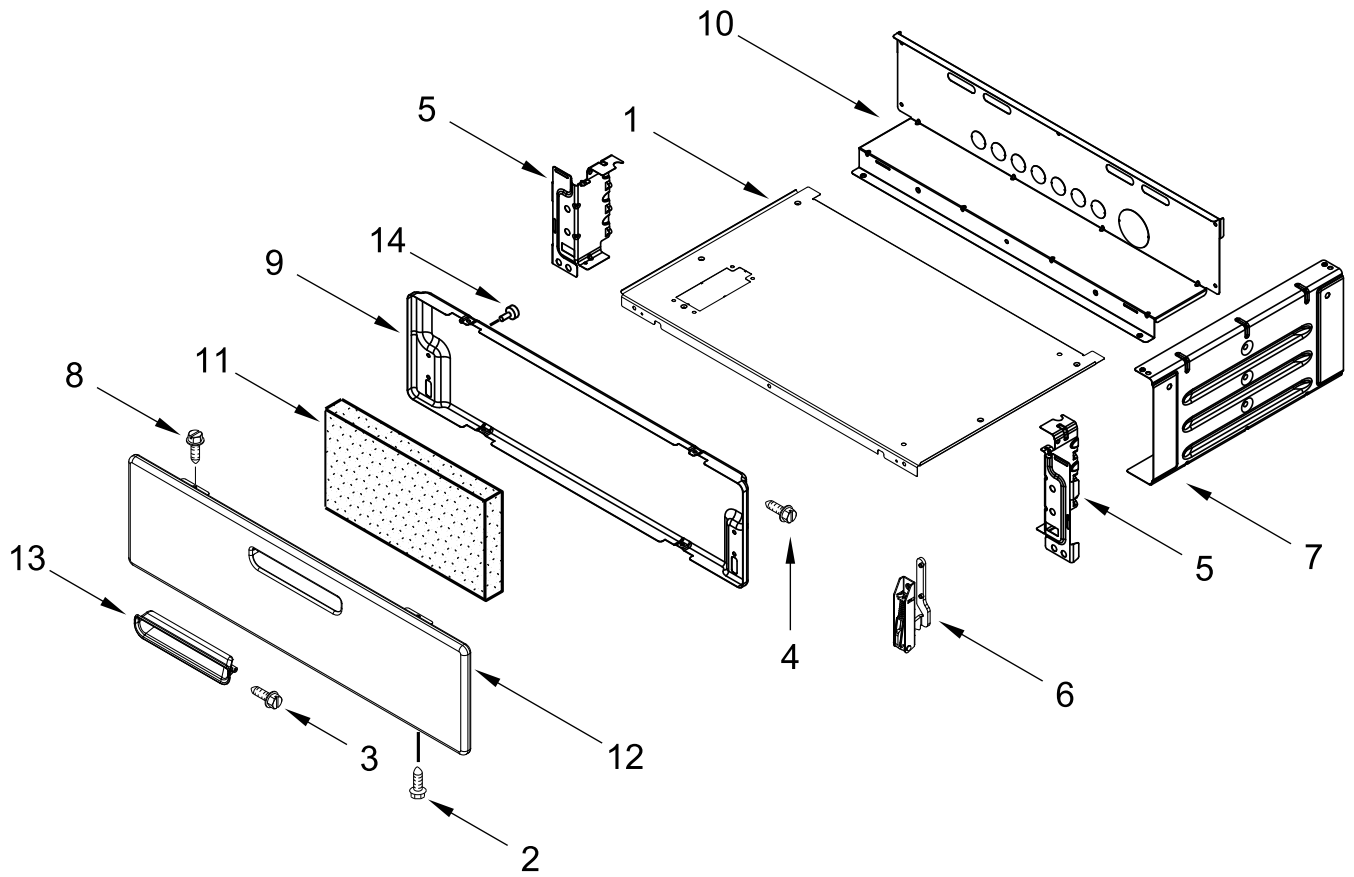

BROILER PARTS

BROILER PARTS

<u>Illus.</u> <u>No.</u>	<u>Part No.</u>	<u>Description</u>
1	W11620318	Baffle, Base
2	W10119413	Screw
3	98004993	Screw
4	W10155121	Screw
5	W10624273	Cover, Broiler Left
	W10624275	Cover, Broiler Right
6	W10647966	Hinge

<u>Illus.</u> <u>No.</u>	<u>Part No.</u>	<u>Description</u>
7	W10605426	Panel, Side
8	98006726	Screw (Black)
9	W10446851	Liner, Broiler Drawer
10	W10682676	Back Cover, Broiler
11	W10216478	Insulation, Broiler Door

<u>Illus.</u> <u>No.</u>	<u>Part No.</u>	<u>Description</u>
12		Panel, Broiler Door
	W11451944	Stainless
13	W11176979	Handle Broiler Door- Universal Silver
14	98004052	Bumper, Door