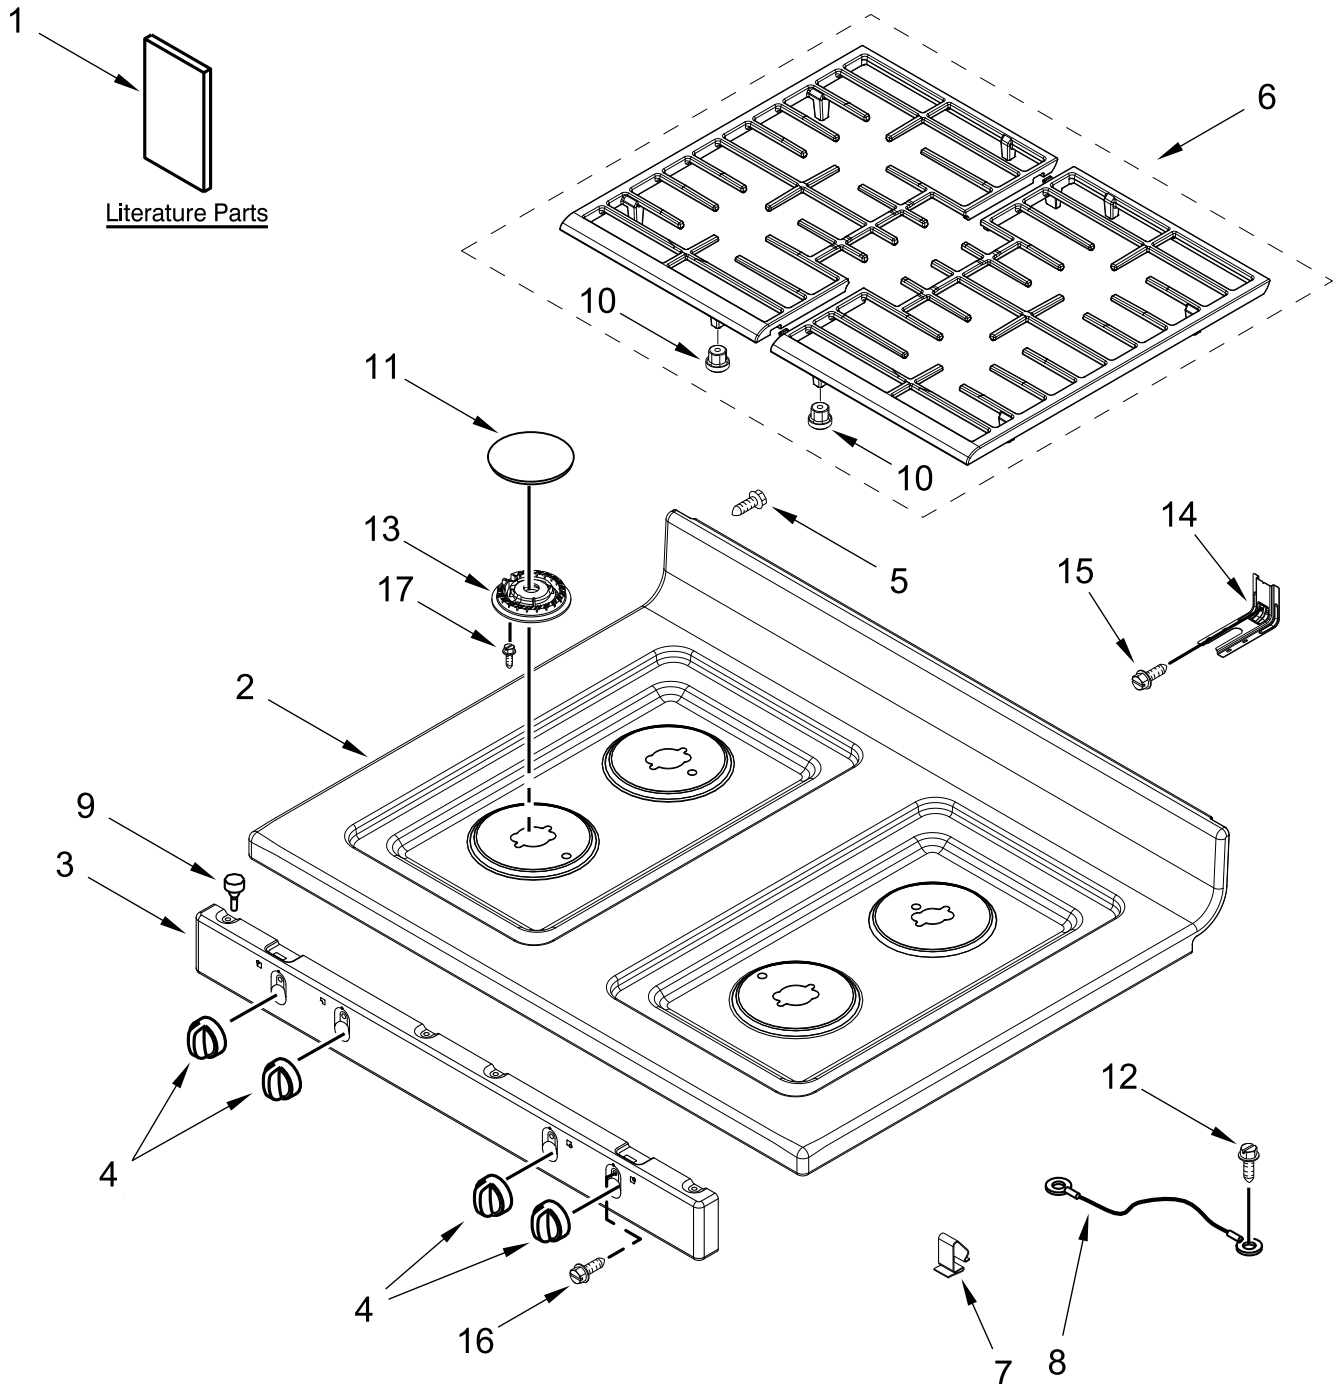

GAS RANGE

MODELS:

WFG320M0MS0 (Stainless)

COOKTOP PARTS

COOKTOP PARTS

<u>Illus. No.</u>	<u>Part No.</u>	<u>Description</u>	<u>Illus. No.</u>	<u>Part No.</u>	<u>Description</u>	<u>Illus. No.</u>	<u>Part No.</u>	<u>Description</u>
1		Literature Parts	10	W10465081	Grate, Bumper	16	98005658	Screw (Stainless)
	W11508830	Instructions, Installation	11		Cap, Burner	17	8273062	Screw
	W11508816	Owners Manual		W11448875	Black (Left Front and Right Front)	FOLLOWING PARTS NOT ILLUSTRATED		
	98007130	Tips, Safe Cooking (English)		W11448464	Black (Left Rear)	W11465032		Harness, Main
		Wire, Diagram		W11453728	Black (Right Rear)	3391018		Tie, Cable
2		Cooktop				98005896		Clip, Wire
	W11443182	Black	12	8534079	Screw, Ground	98015022		Bushing, Snap
3		Panel, Manifold	13	W11352018	Spreader, Flame (Left Front and Right Front)	W11492747		Insulation, Manifold
	W11578514	Black						
4		Knob, Burner		W11352020	Spreader, Flame (Left Rear)			
	W11488096	Black		W11352021	Spreader, Flame (Right Rear)			
5	98007225	Screw	14	W10613666	Bracket, Anti-Tip			
6		Set, Grate	15	7101P485-60	Screw, Anti-Tip Kit			
	W11465357	Black						
7	98004722	Clip, Cooktop						
8	6610473	Wire, Ground						
9	98013389	Bumper, Cooktop						

BACKGUARD PARTS

BACKGUARD PARTS

<u>Illus.</u> <u>No.</u>	<u>Part No.</u>	<u>Description</u>	<u>Illus.</u> <u>No.</u>	<u>Part No.</u>	<u>Description</u>	<u>Illus.</u> <u>No.</u>	<u>Part No.</u>	<u>Description</u>
1		Endcap (Left Hand)	3	8534079	Screw, Ground	6	W10535746	Bracket, Console Mount
	W10873109	Black	4		Console, Assembly			
		Endcap (Right Hand)		W11488008	Stainless with Overlay	7	98008545	Screw (Black)
	W10873107	Black	5		Control, Electronic	8	W11462420	Bracket, Control
2	W10535808	Backguard, Rear		W11520704	Black	9	W10535815	Bracket, Rear
						10	W10493726	Screw