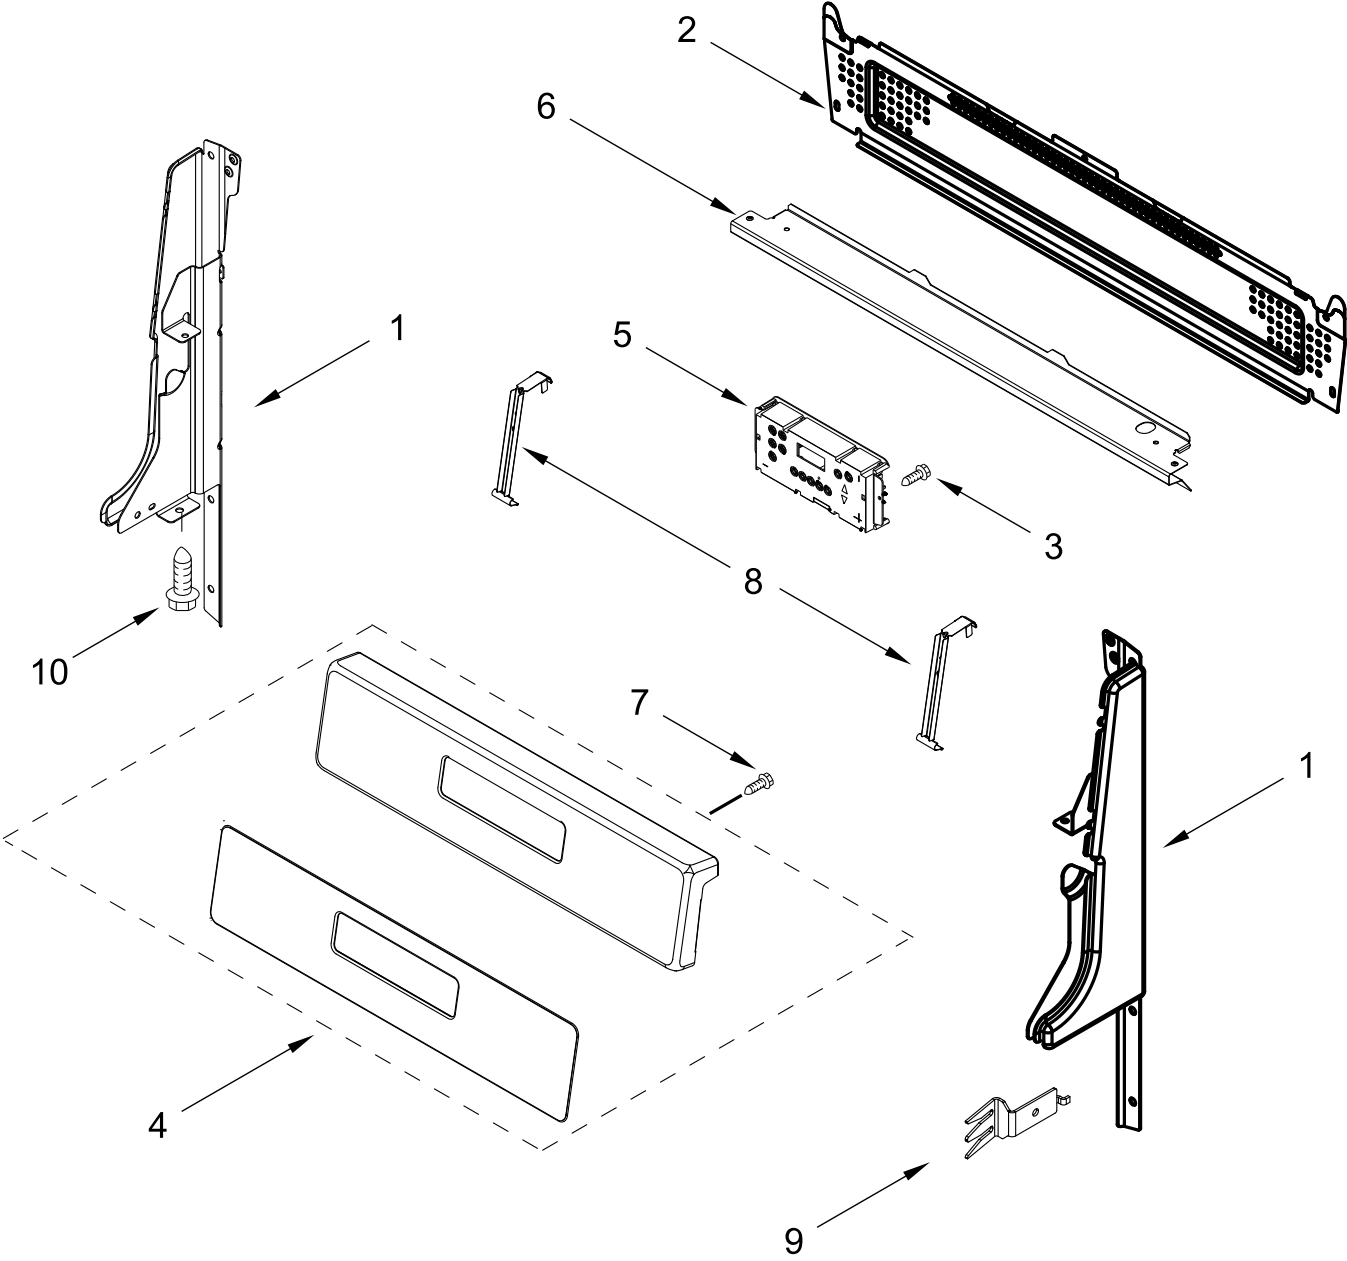

GAS RANGE

MODELS:

WFG320M0MS0 (Stainless)

COOKTOP PARTS

COOKTOP PARTS

<u>Illus. No.</u>	<u>Part No.</u>	<u>Description</u>	<u>Illus. No.</u>	<u>Part No.</u>	<u>Description</u>	<u>Illus. No.</u>	<u>Part No.</u>	<u>Description</u>
1		Literature Parts	10	W10465081	Grate, Bumper	16	98005658	Screw (Stainless)
	W11508830	Instructions, Installation	11		Cap, Burner	17	8273062	Screw
	W11508816	Owners Manual		W11448875	Black (Left Front and Right Front)	FOLLOWING PARTS NOT ILLUSTRATED		
	98007130	Tips, Safe Cooking (English)		W11448464	Black (Left Rear)	W11465032		Harness, Main
		Wire, Diagram		W11453728	Black (Right Rear)	3391018		Tie, Cable
2		Cooktop				98005896		Clip, Wire
	W11443182	Black	12	8534079	Screw, Ground	98015022		Bushing, Snap
3		Panel, Manifold	13	W11352018	Spreader, Flame (Left Front and Right Front)	W11492747		Insulation, Manifold
	W11578514	Black						
4		Knob, Burner		W11352020	Spreader, Flame (Left Rear)			
	W11488096	Black		W11352021	Spreader, Flame (Right Rear)			
5	98007225	Screw	14	W10613666	Bracket, Anti-Tip			
6		Set, Grate	15	7101P485-60	Screw, Anti-Tip Kit			
	W11465357	Black						
7	98004722	Clip, Cooktop						
8	6610473	Wire, Ground						
9	98013389	Bumper, Cooktop						

BACKGUARD PARTS

BACKGUARD PARTS

<u>Illus.</u> <u>No.</u>	<u>Part No.</u>	<u>Description</u>	<u>Illus.</u> <u>No.</u>	<u>Part No.</u>	<u>Description</u>	<u>Illus.</u> <u>No.</u>	<u>Part No.</u>	<u>Description</u>
1		Endcap (Left Hand)	3	8534079	Screw, Ground	6	W10535746	Bracket, Console Mount
	W10873109	Black	4		Console, Assembly			
		Endcap (Right Hand)		W11488008	Stainless with Overlay	7	98008545	Screw (Black)
	W10873107	Black	5		Control, Electronic	8	W11462420	Bracket, Control
2	W10535808	Backguard, Rear		W11520704	Black	9	W10535815	Bracket, Rear
						10	W10493726	Screw