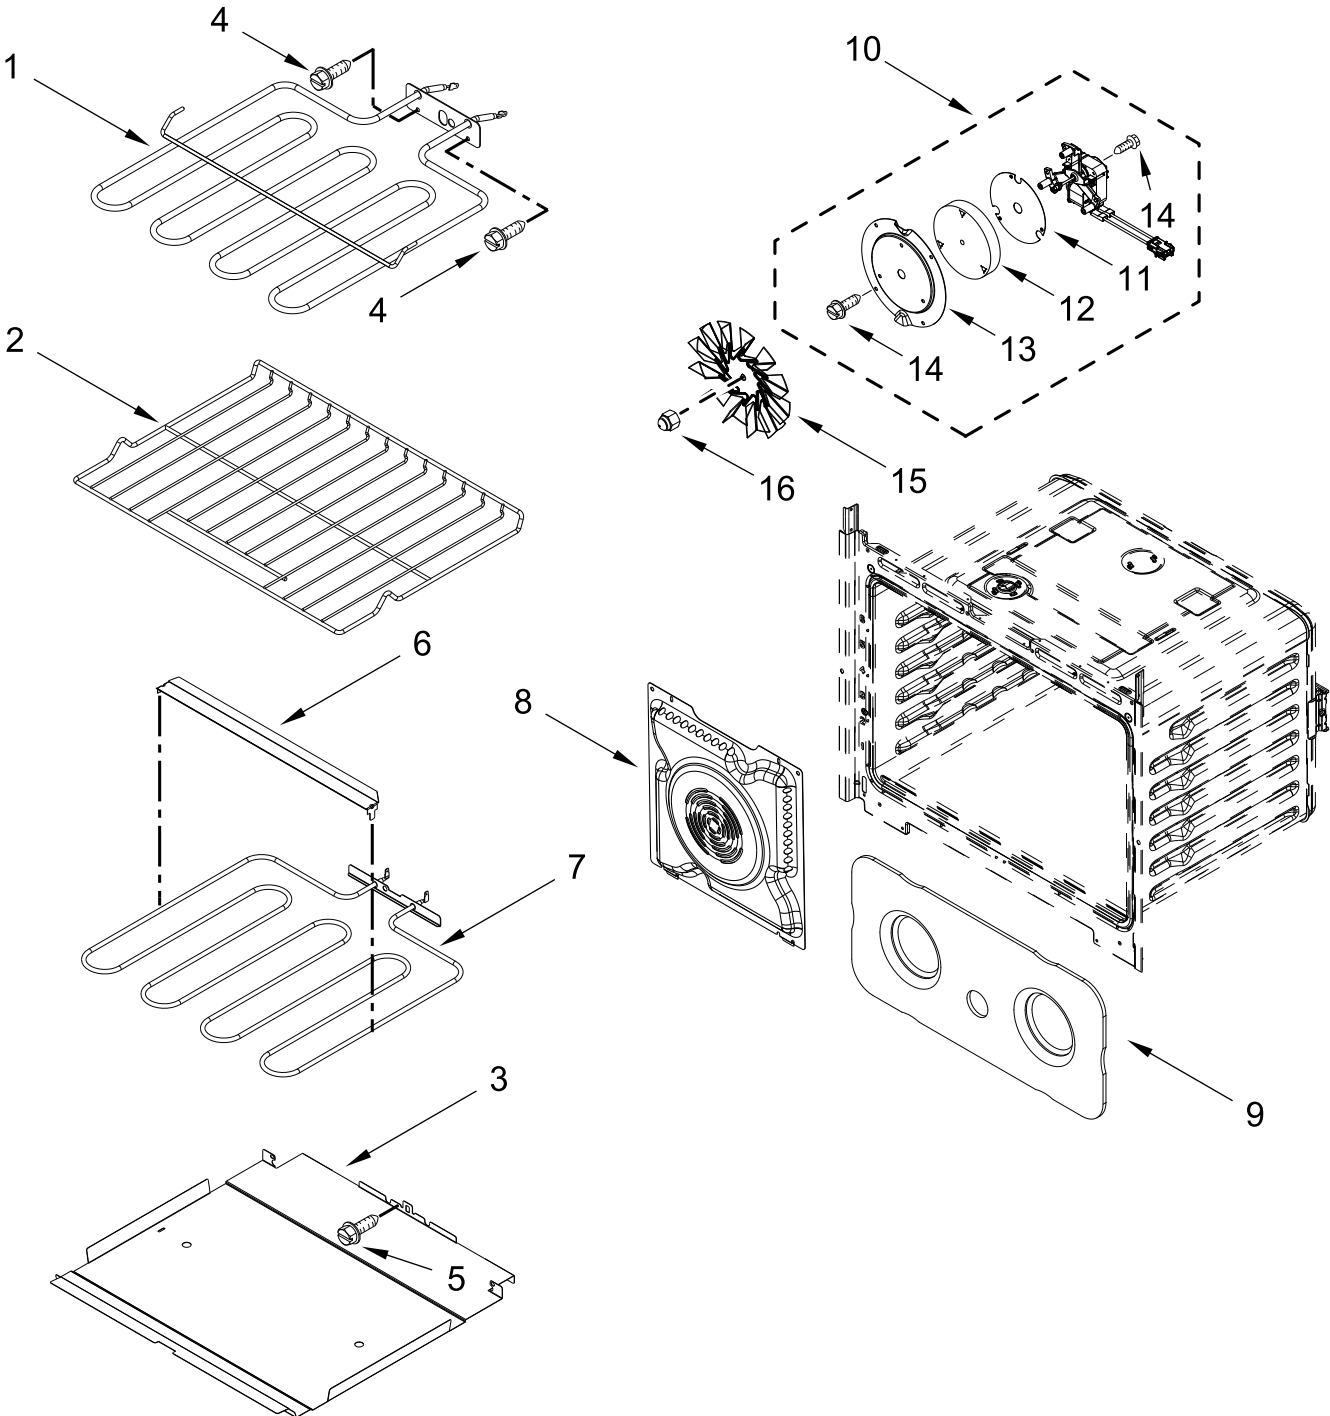

INTERNAL OVEN PARTS

INTERNAL OVEN PARTS

<u>Illus.</u> <u>No.</u>	<u>Part No.</u>	<u>Description</u>	<u>Illus.</u> <u>No.</u>	<u>Part No.</u>	<u>Description</u>	<u>Illus.</u> <u>No.</u>	<u>Part No.</u>	<u>Description</u>
1	W11238160	Element, Broil	7	W11292248	Element, Bake	12	W11251716	Insulation, Convect Motor
2	W10317431	Rack, Oven	8	W10359278	Baffle, Convection	13	W11398057	Cover, Convect Plate
3	W10318198	Tray, Hidden Bake	9	W11489860	Plate, Ring Element	14	W10720084	Screw
4	7101P434-60	Screw	10	W11398058	Convect Motor Assembly	15	W11425715	Blade, Fan
5	7101P426-60	Screw	11	W11251715	Plate, Convect Motor	16	W11433702	Nut, Acorn (LH)
6	W10282957	Crossbar, Hidden Bake Tray