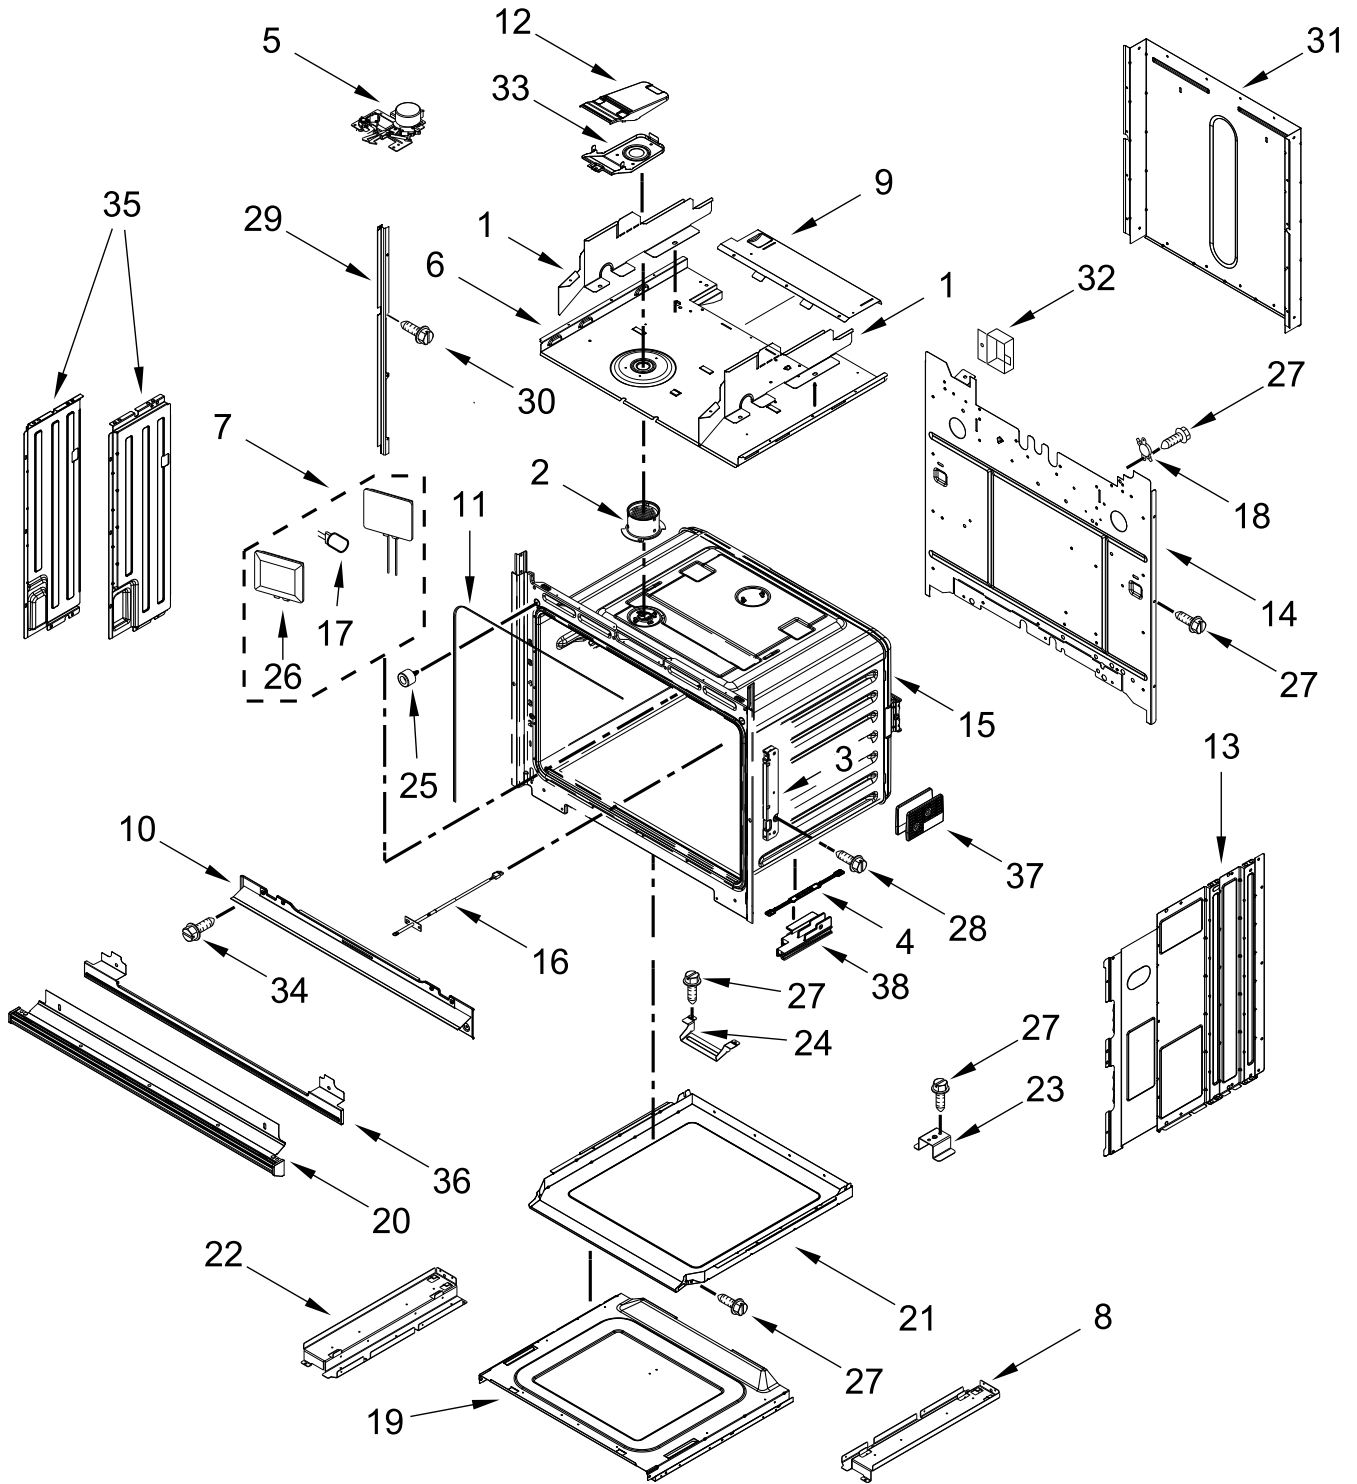

OVEN PARTS

OVEN PARTS

<u>Illus. No.</u>	<u>Part No.</u>	<u>Description</u>	<u>Illus. No.</u>	<u>Part No.</u>	<u>Description</u>	<u>Illus. No.</u>	<u>Part No.</u>	<u>Description</u>
1	W11186391	Deflector, Chassis (Left)	15		Liner, Oven (Not Serviceable)	29		Sidetrिम, Bended
	W11186398	Deflector, Chassis (Right)	16	W11346074	Probe, Sensor		W11235457	Black (Left)
2	W11085298	Tube, Vent	17	W10472384	Bulb, Light		W11235458	Black (Right)
3	W11239070	Receiver, Hinge (Left)	18	4449751	Thermostat (TOD)	30	W11404000	Screw
	W11239072	Receiver, Hinge (Right)	19	W11244454	Base, Chassis	31	W11134657	Duct, Lower Chassis Back
4	W11558603	Spacer, Base	20		Assembly, Bottom Vent	32	8285593	Cover, Connector
5	W11132456	Latch, Motorized		W11467807	Black (Used in Black and White Models)	33	W11256423	Base, Vent Exhaust
6	W11244456	Top, Chassis		W11467824	Stainless	34	W11249635	Screw
7	W11205574	Assembly, Oven Light	21	W11244446	Duct, Bottom Chassis	35	W11167419	Cover, Suction (Left)
8	W10283021	Support, Base (Right)	22	W10283020	Support, Base (Left)		W11186675	Cover, Suction (Right)
9	W10904163	Deflector, Blower	23	W11135135	Support, Air Channel	36		Trim, Bottom Vent
10	W11518348	Vent, 27 In Combo Center	24	W11390667	Spacer, Chassis Bottom Duct		W11560860	Black
11	W11608109	Gasket, Cavity	25	W11166315	Bumper and Screw	37	W11245118	Foot, Base
12	W11256424	Cover, Vent Exhaust	26	W10472386	Lens, Light	38	W11245114	Foot, Chassis (Left)
13	W11165274	Side, Chassis	27	7101P426-60	Screw		W11245116	Foot, Chassis (Right)
14		Back, Chassis (Not Serviced)	28	W10254050	Screw			FOLLOWING PARTS NOT ILLUSTRATED
							W11244475	Insulation, Back
							W11244474	Insulation, Wrap