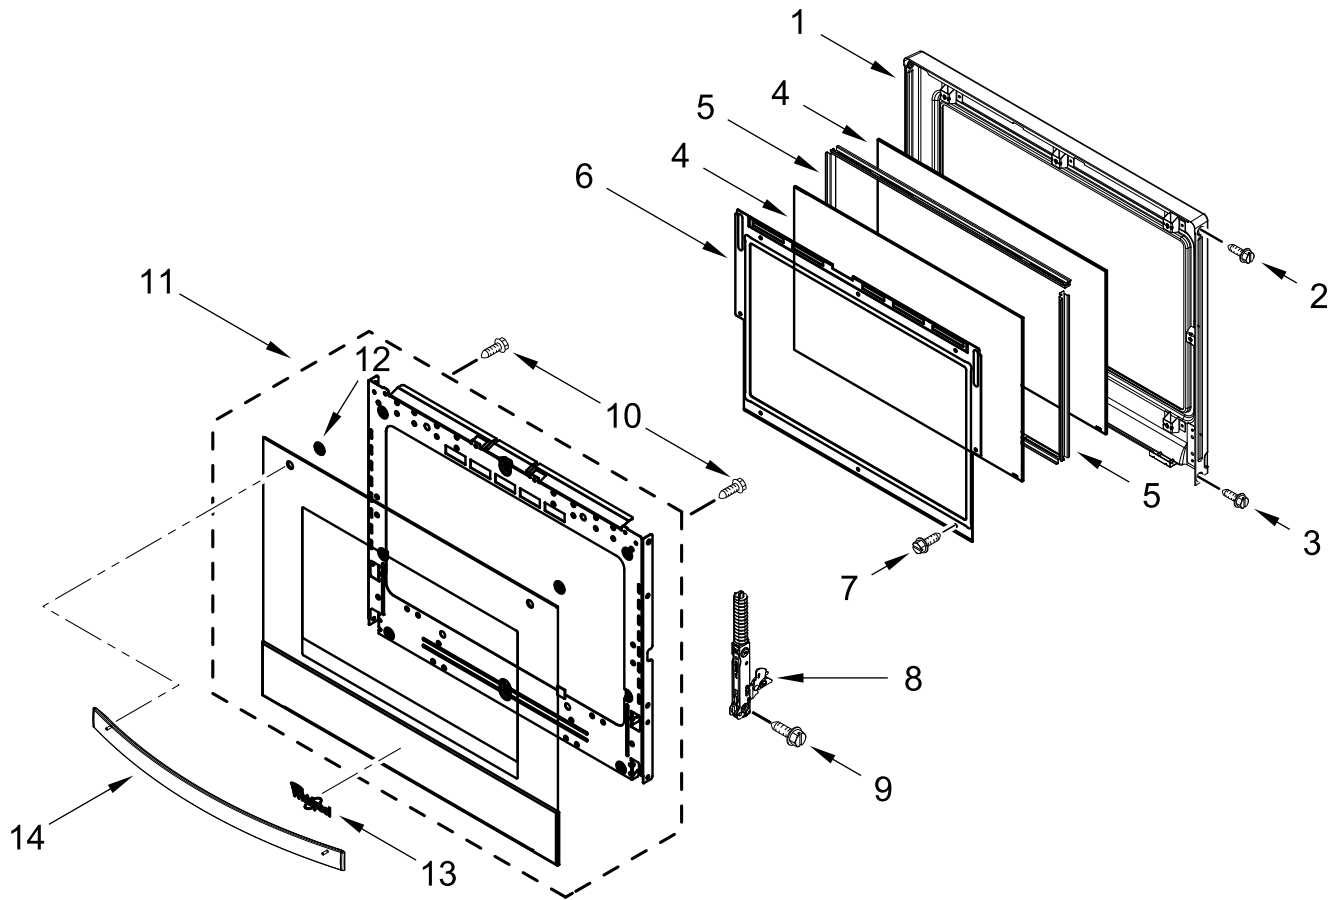

OVEN DOOR PARTS

OVEN DOOR PARTS

<u>Illus.</u> <u>No.</u>	<u>Part No.</u>	<u>Description</u>	<u>Illus.</u> <u>No.</u>	<u>Part No.</u>	<u>Description</u>	<u>Illus.</u> <u>No.</u>	<u>Part No.</u>	<u>Description</u>
1	W11302593	Liner Assembly	8	W11470044	Hinge, Door (Left)	12	W10319024	Washer, Door
2	7101P375-60	Screw		W11470045	Hinge, Door (Right)	13	W10884775	Badge
3	W11290045	Screw	9	3196183	Screw	14		Handle, Door
4	W10618123	Glass, Inner	10	W11317731	Screw (Black)		W11548016	Black
5	W11302731	Spacer, Air Divider	11		Door Assembly		W11660150	White
6	W11204277	Retainer, Air Divider Glass		W11499374	Black		W11532601	Stainless
7	7101P426-60	Screw		W11499376	White			
				W11499375	Stainless