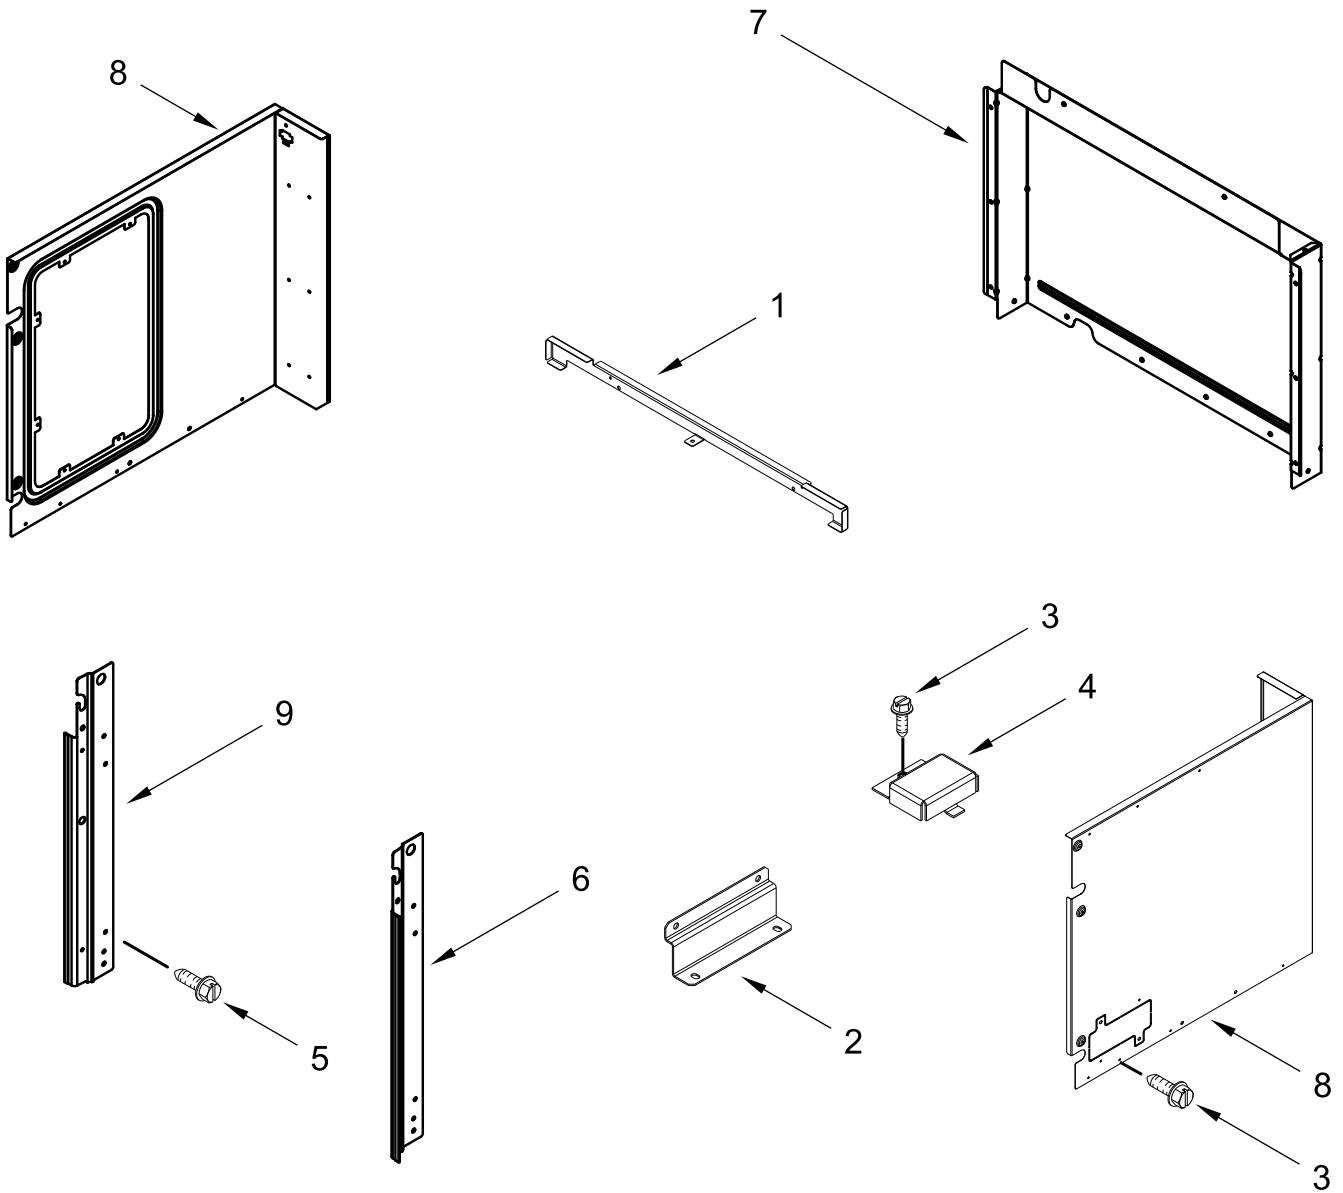

TOP VENTING PARTS

TOP VENTING PARTS

<u>Illus.</u> <u>No.</u>	<u>Part No.</u>	<u>Description</u>	<u>Illus.</u> <u>No.</u>	<u>Part No.</u>	<u>Description</u>	<u>Illus.</u> <u>No.</u>	<u>Part No.</u>	<u>Description</u>
1	W10283023	Support, Crossbar	5	7101P633-60	Screw (Black)	8	W11171909	Side, Combo Chassis (Left)
2	W10283025	Side, Bracket	6	W11627411	Siderail, Combo (Right)		W11171919	Side, Combo Chassis (Right)
3	7101P426-60	Screw	7	W11171004	Cover, Combo Chassis Back Duct	9	W11627410	Siderail, Combo (Left)
4	8285593	Cover, Connector