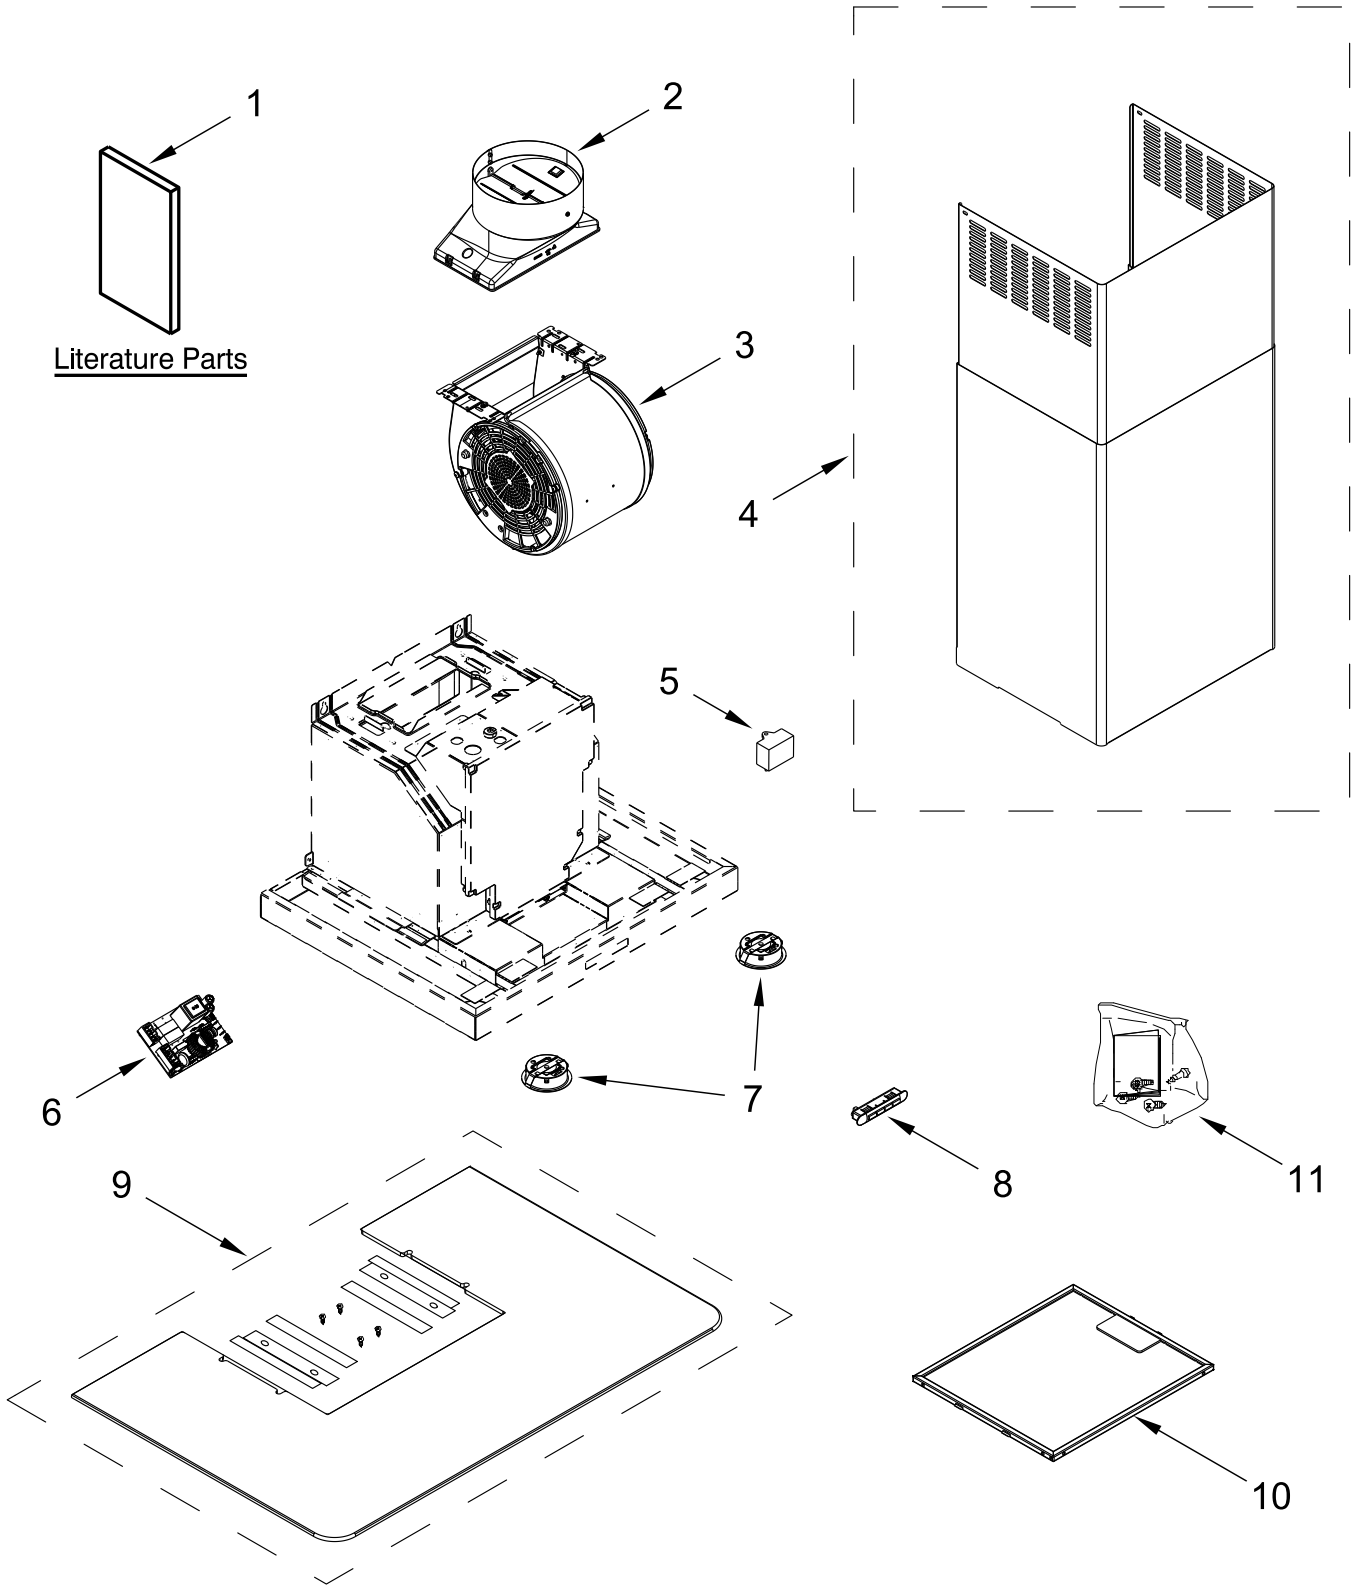

HOOD AND VENTILATION SYSTEMS

MODELS:

WVW91330KS1 (Stainless)

WVW91336KS1 (Stainless)

HOOD PARTS

HOOD PARTS

<u>Illus. No.</u>	<u>Part No.</u>	<u>Description</u>
1		Literature Parts
	W11423742	Owners Manual
2	W10592040	Damper, Hood
3	W10291577	Assembly, Fan
4	W11328682	Chimney, Upper and Lower
5	W11328673	Capacitor

<u>Illus. No.</u>	<u>Part No.</u>	<u>Description</u>
6	W11612969	Board, Power
7	W10862081	Light, LED
8	W11455937	Control, Hood
9		Glass Assembly
	W11676374	30" Model Only
	W11676378	36" Model Only

<u>Illus. No.</u>	<u>Part No.</u>	<u>Description</u>
10	W11245983	Filter, Grease
11	W11455943	Hardware, Installation