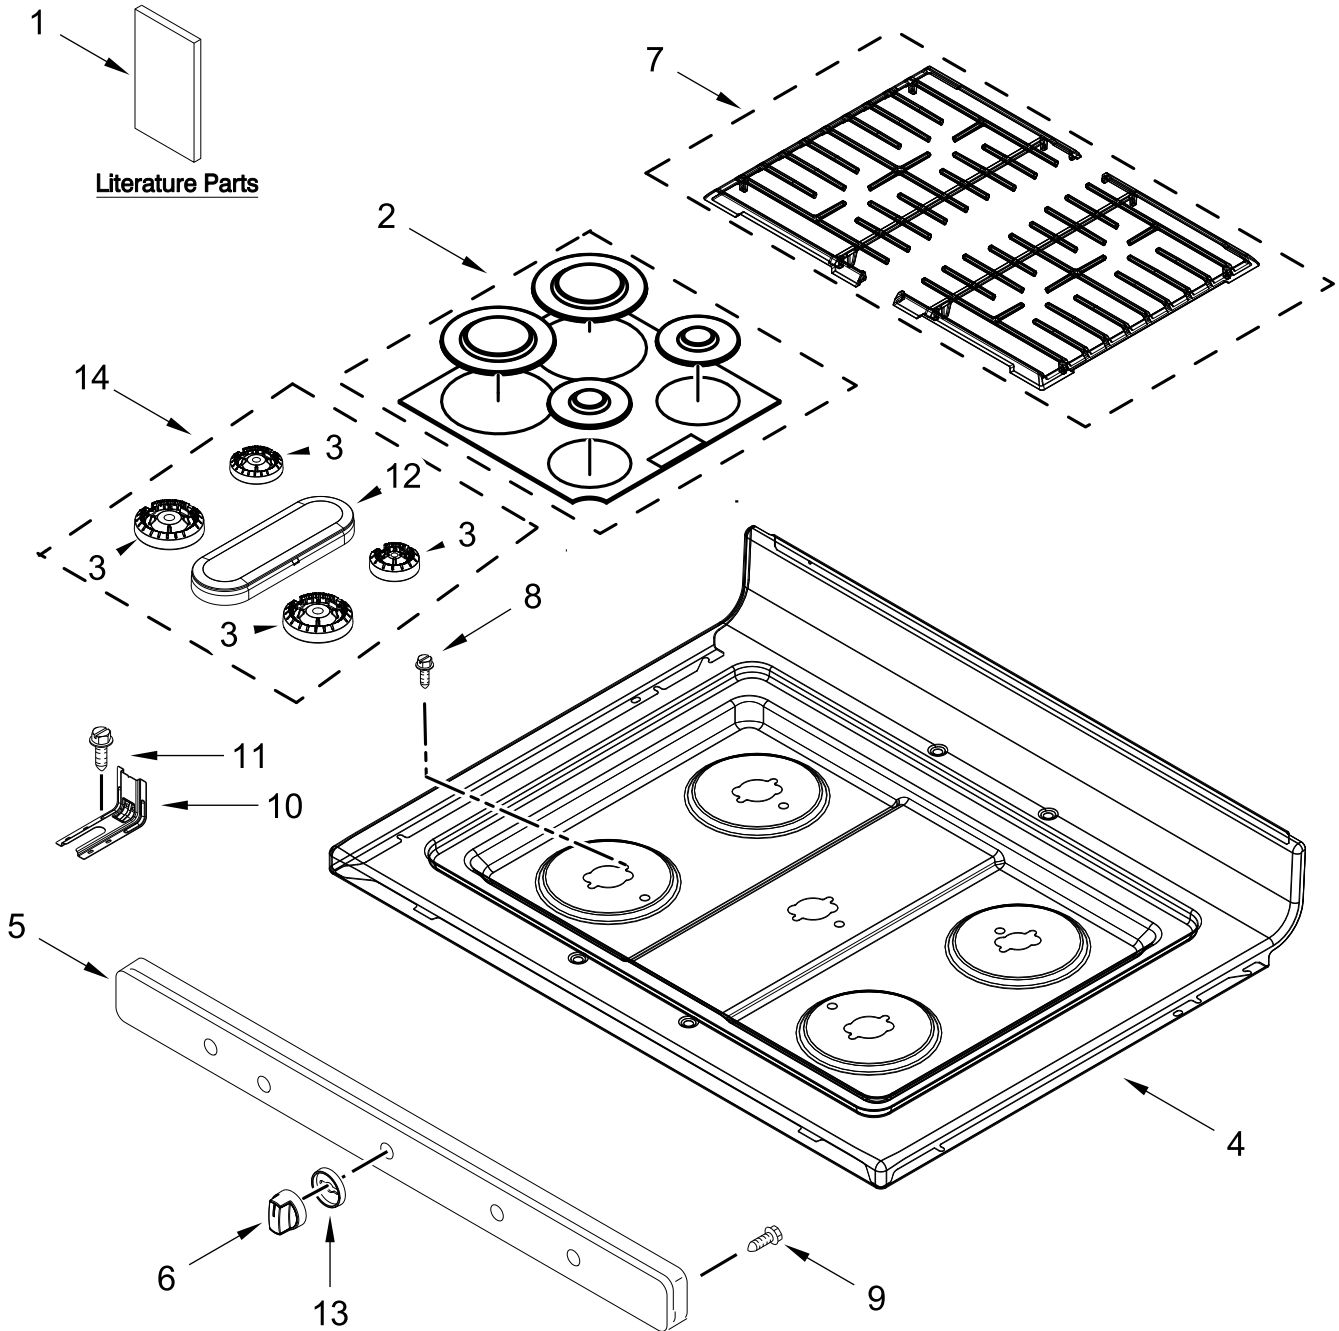

GAS RANGE

MODELS:

MGR6600PZ0 (Stainless)

COOKTOP PARTS

COOKTOP PARTS

<u>Illus. No.</u>	<u>Part No.</u>	<u>Description</u>	<u>Illus. No.</u>	<u>Part No.</u>	<u>Description</u>	<u>Illus. No.</u>	<u>Part No.</u>	<u>Description</u>
1		Literature Parts	4		Cooktop	14	W11368533	Burner Kit
	W11651766	Quick Start Guide		W11418086	Black			FOLLOWING PARTS NOT ILLUSTRATED
	W11450808	Owners Manual	5		Panel, Manifold		W11457167	Harness, Main
	W11642952	Tech Sheet		W10861559	Stainless		W11450461	Harness, Bake and Broil
2		Burner Cap Kit	6		Knob, Control		313438	Clip, Harness
	W11498499	Black (Set of 4)		W11641208	Black		W11537754	Harness, Igniter (Includes Switches)
3	W10515455	Assembly, Burner (17.5K)	7		Grate Kit		3196520	Clip, Wire
		(Left Front and Right Front)		W10911970	Black		3196896	Clip, Wire
	W10515454	Assembly, Burner (9.5K)	8	W10673618	Screw		W10334923	Clip, Gas Wiring
		(Left Rear and Center)	9	3196557	Screw			
	W10515453	Assembly, Burner (6K) (Right Rear)	10	W11379945	Bracket, Anti-Tip			
			11	7101P485-60	Screw, Anti-Tip Kit			
			12	W10298664	Spreader, Flame			
			13		Bezel			
				W11042485	Stainless			

CONTROL PANEL PARTS

CONTROL PANEL PARTS

<u>Illus.</u> <u>No.</u>	<u>Part No.</u>	<u>Description</u>	<u>Illus.</u> <u>No.</u>	<u>Part No.</u>	<u>Description</u>	<u>Illus.</u> <u>No.</u>	<u>Part No.</u>	<u>Description</u>
1		Endcap	5	W10920631	Module, Spark DSI	11	3196169	Screw
	W11130372	Black (Left)	6	W10516123	Bracket, Console Mounting	12		Control, Electronic (LCX)
	W11130379	Black (Right)					W11520695	Black
2	8053505	Shield, Heat	7	8523412	Bracket, Rear Cooktop	13	3196178	Screw
3		Panel, Control	8	W10198745	Cover, Upper	14	W10695491	Bracket, Control
	W10835288	Stainless	9	W10192841	Shield, Heat	15	W10475149	Module, Spark
4	W10762981	Bracket, Mounting	10	W10184370	Cover, Back	16	W10797001	Bracket, Ignitor