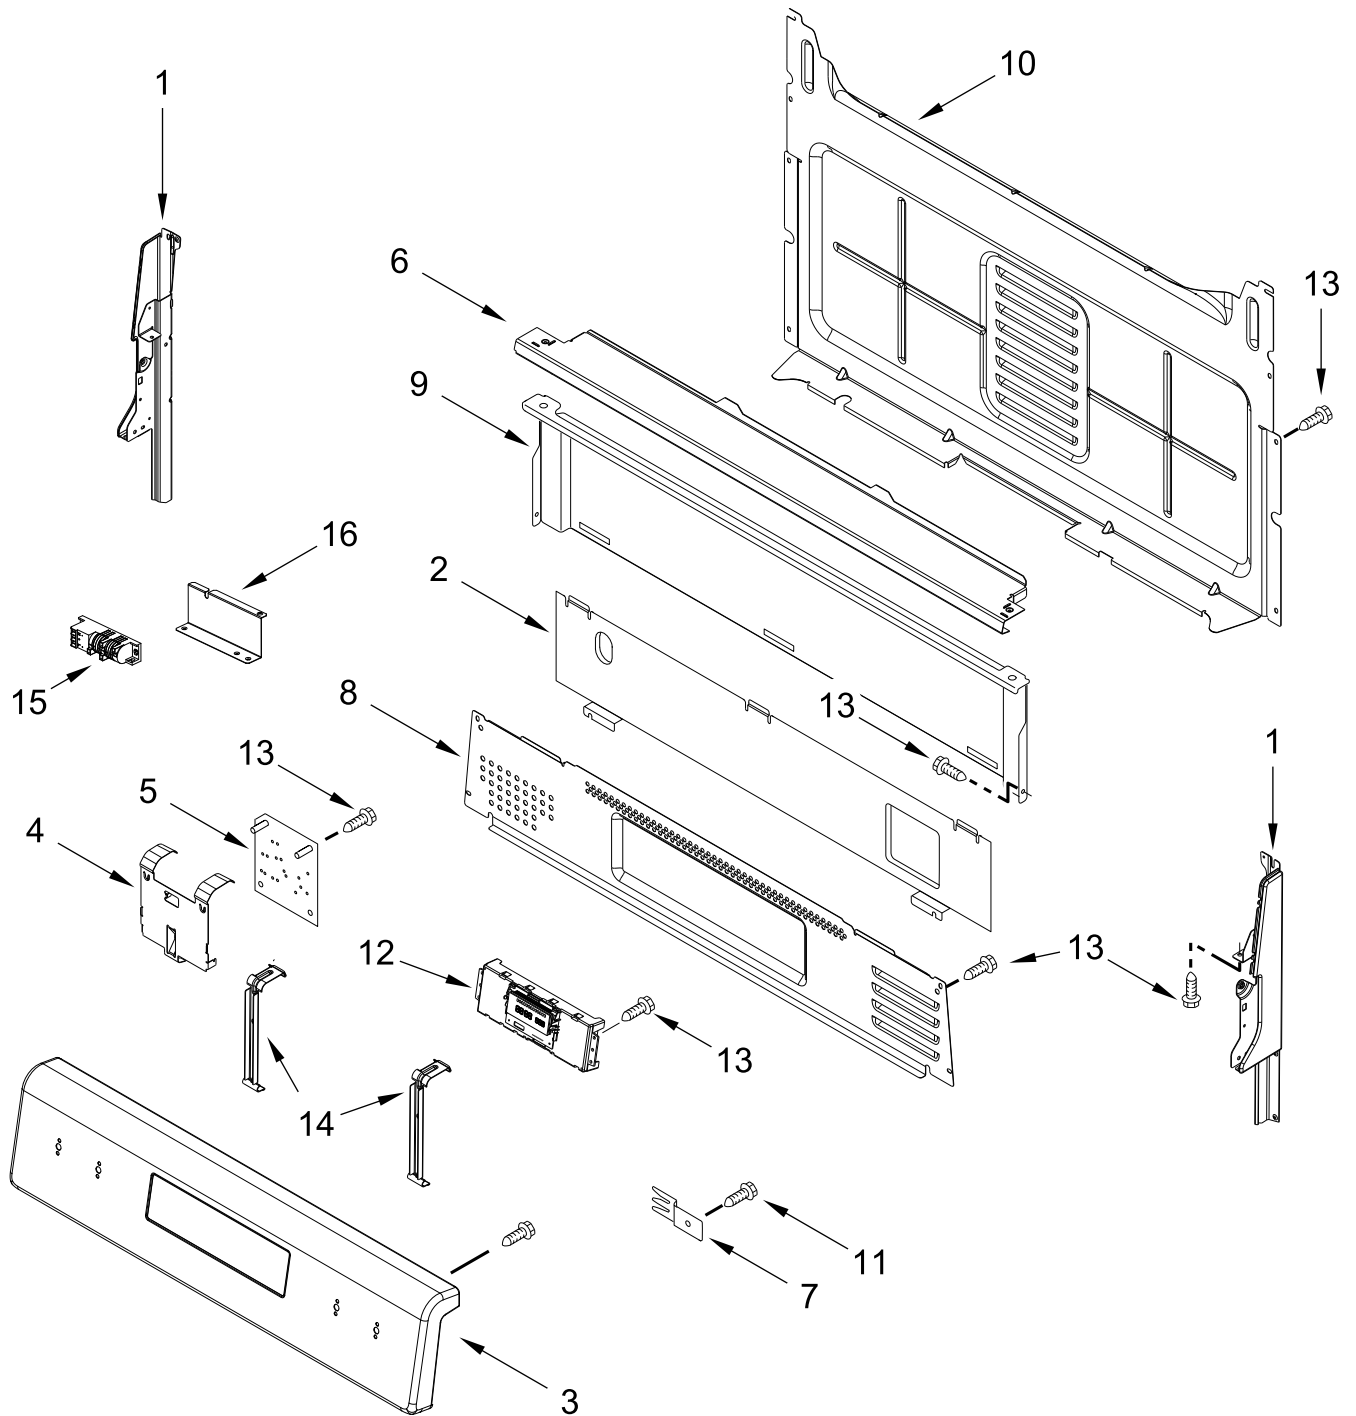

GAS RANGE

MODELS:

MGR6600PZ0 (Stainless)

COOKTOP PARTS

COOKTOP PARTS

<u>Illus. No.</u>	<u>Part No.</u>	<u>Description</u>	<u>Illus. No.</u>	<u>Part No.</u>	<u>Description</u>	<u>Illus. No.</u>	<u>Part No.</u>	<u>Description</u>
1		Literature Parts	4		Cooktop	14	W11368533	Burner Kit
	W11651766	Quick Start Guide		W11418086	Black			FOLLOWING PARTS NOT ILLUSTRATED
	W11450808	Owners Manual	5		Panel, Manifold		W11457167	Harness, Main
	W11642952	Tech Sheet		W10861559	Stainless		W11450461	Harness, Bake and Broil
2		Burner Cap Kit	6		Knob, Control		313438	Clip, Harness
	W11498499	Black (Set of 4)		W11641208	Black		W11537754	Harness, Igniter (Includes Switches)
3	W10515455	Assembly, Burner (17.5K)	7		Grate Kit		3196520	Clip, Wire
		(Left Front and Right Front)		W10911970	Black		3196896	Clip, Wire
	W10515454	Assembly, Burner (9.5K)	8	W10673618	Screw		W10334923	Clip, Gas Wiring
		(Left Rear and Center)	9	3196557	Screw			
	W10515453	Assembly, Burner (6K) (Right Rear)	10	W11379945	Bracket, Anti-Tip			
			11	7101P485-60	Screw, Anti-Tip Kit			
			12	W10298664	Spreader, Flame			
			13		Bezel			
				W11042485	Stainless			

CONTROL PANEL PARTS

CONTROL PANEL PARTS

<u>Illus.</u> <u>No.</u>	<u>Part No.</u>	<u>Description</u>	<u>Illus.</u> <u>No.</u>	<u>Part No.</u>	<u>Description</u>	<u>Illus.</u> <u>No.</u>	<u>Part No.</u>	<u>Description</u>
1		Endcap	5	W10920631	Module, Spark DSI	11	3196169	Screw
	W11130372	Black (Left)	6	W10516123	Bracket, Console Mounting	12		Control, Electronic (LCX)
	W11130379	Black (Right)					W11520695	Black
2	8053505	Shield, Heat	7	8523412	Bracket, Rear Cooktop	13	3196178	Screw
3		Panel, Control	8	W10198745	Cover, Upper	14	W10695491	Bracket, Control
	W10835288	Stainless	9	W10192841	Shield, Heat	15	W10475149	Module, Spark
4	W10762981	Bracket, Mounting	10	W10184370	Cover, Back	16	W10797001	Bracket, Ignitor