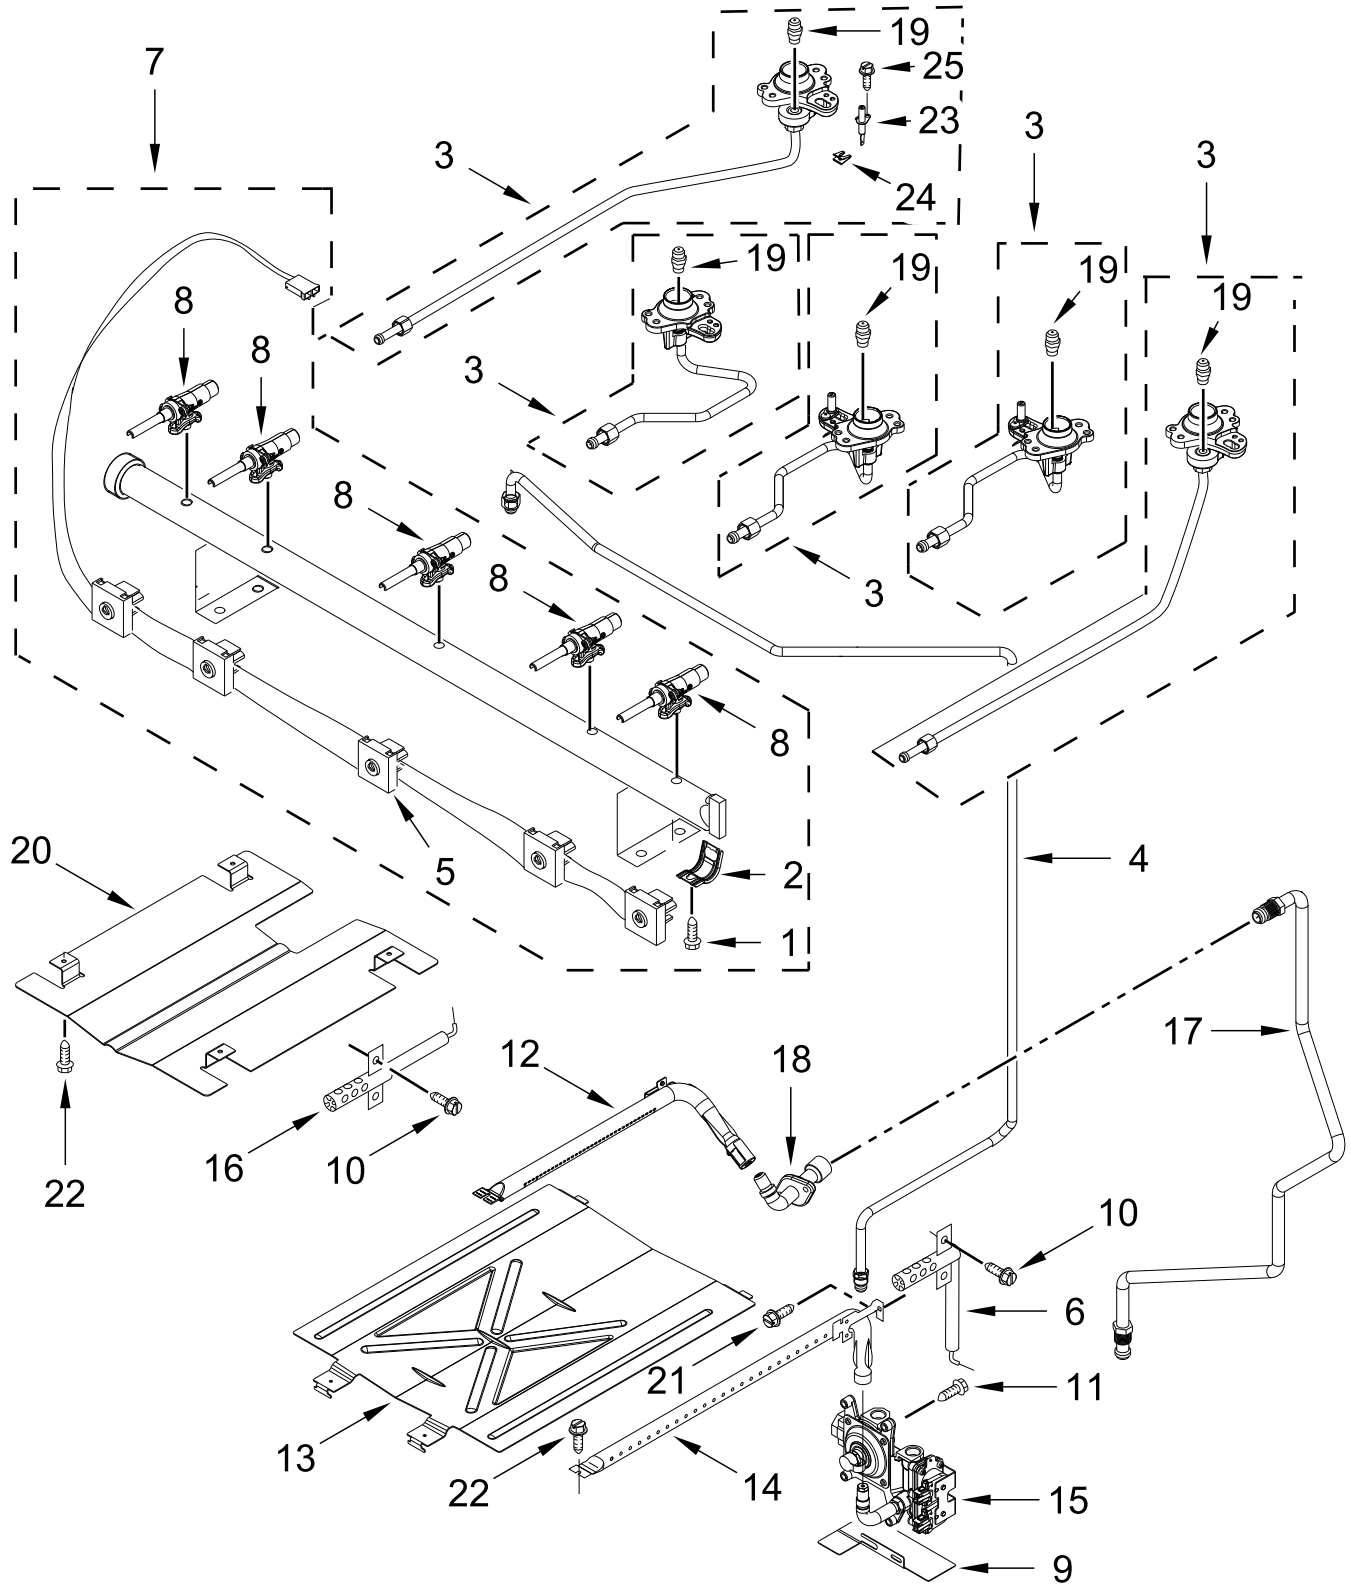

CONTROL PANEL PARTS

<u>Illus.</u> <u>No.</u>	<u>Part No.</u>	<u>Description</u>	<u>Illus.</u> <u>No.</u>	<u>Part No.</u>	<u>Description</u>	<u>Illus.</u> <u>No.</u>	<u>Part No.</u>	<u>Description</u>
1		Endcap	5	W10920631	Module, Spark DSI	11	3196169	Screw
	W11130372	Black (Left)	6	W10516123	Bracket, Console Mounting	12		Control, Electronic (LCX)
	W11130379	Black (Right)					W11520695	Black
2	8053505	Shield, Heat	7	8523412	Bracket, Rear Cooktop	13	3196178	Screw
3		Panel, Control	8	W10198745	Cover, Upper	14	W10695491	Bracket, Control
	W10835288	Stainless	9	W10192841	Shield, Heat	15	W10475149	Module, Spark
4	W10762981	Bracket, Mounting	10	W10184370	Cover, Back	16	W10797001	Bracket, Ignitor

MANIFOLD PARTS