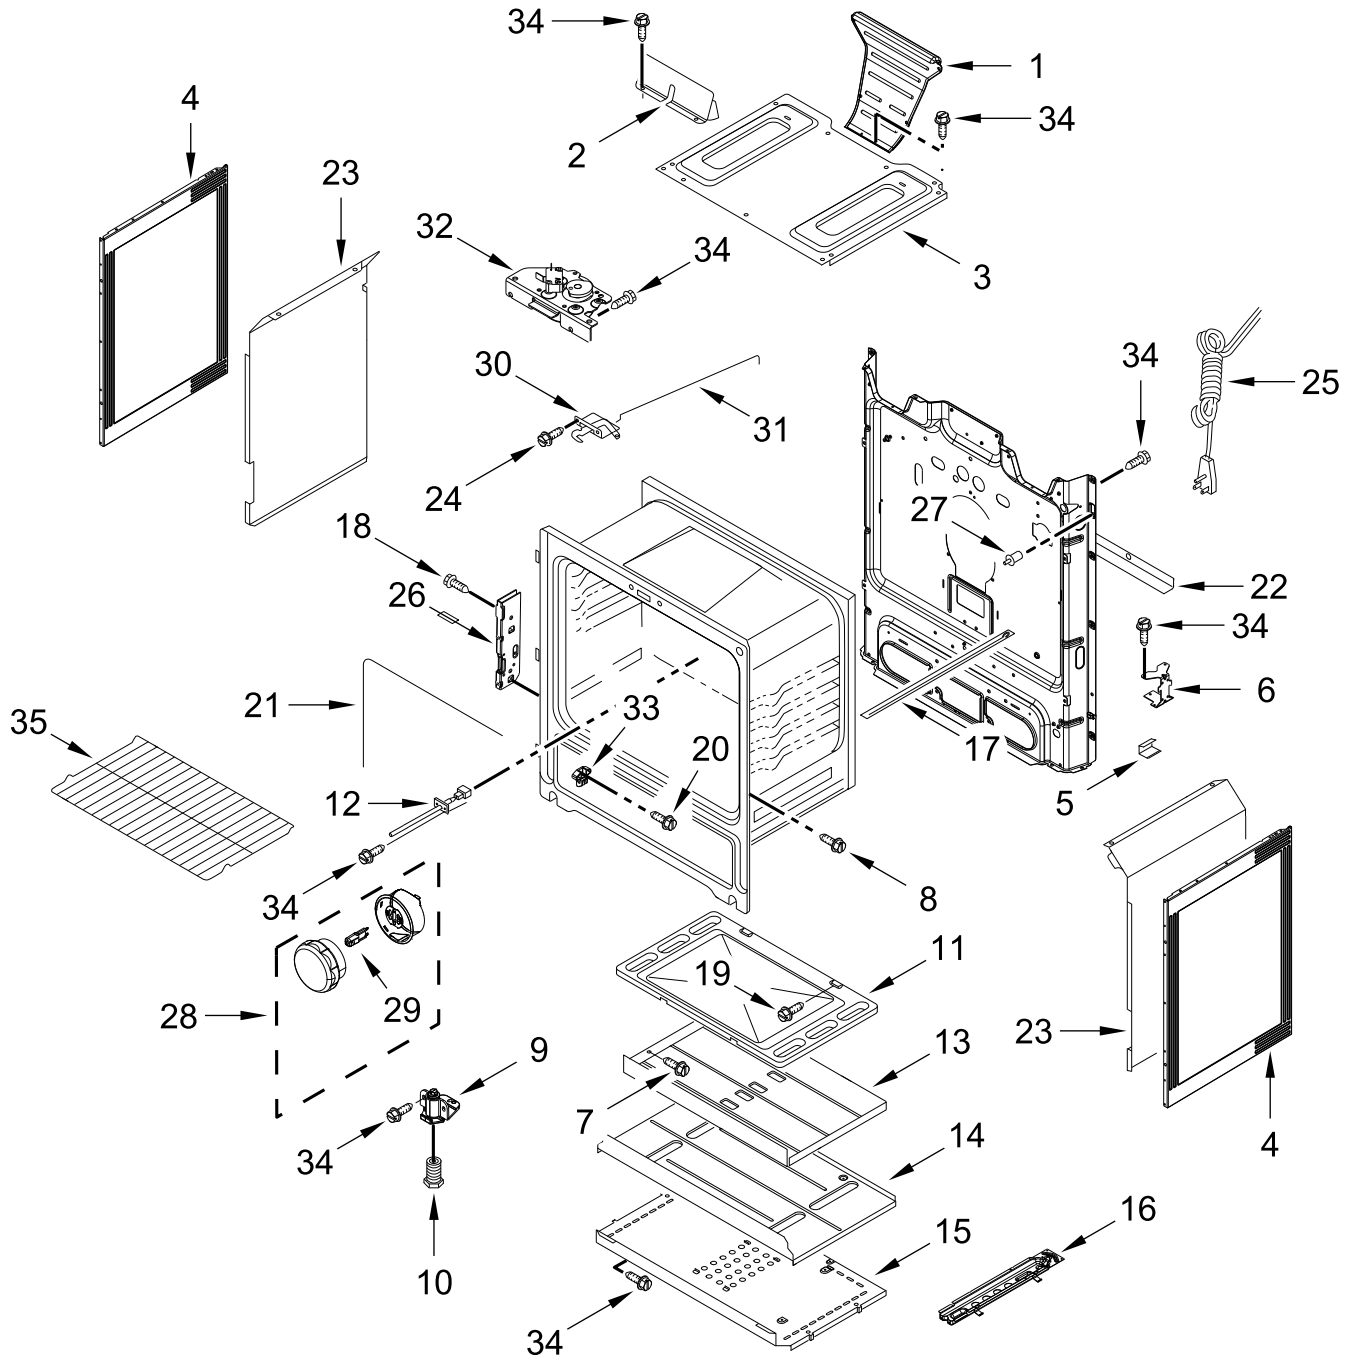

CHASSIS PARTS

CHASSIS PARTS

<u>Illus. No.</u>	<u>Part No.</u>	<u>Description</u>	<u>Illus. No.</u>	<u>Part No.</u>	<u>Description</u>	<u>Illus. No.</u>	<u>Part No.</u>	<u>Description</u>
1	W11457094	Box, Flue	16	W10390008	Base Rail Assembly (Left)	28	W11544377	Light Assembly
2	8272747	Shield, Flue				29	W10571723	Bulb, Halogen 40 Watts
3	W11379351	Box-Burner, Gas Sealed		W10390007	Base Rail Assembly (Right)	30	9761013	Front Door Latch Assembly
4		Panel, Side	17	9757239	Rod, Door Switch	31	W10078370	Rod, Push Latch
	W10162245	Black	18	W10031780	Screw	32	W10107820	Rear Door Latch Assembly
5	W10137382	Clip, Panel	19	W10379120	Screw	33	W10674705	Glide, Drawer Front
6	8523249	Bracket, Manifold	20	3400080	Screw	34	3196178	Screw
7	W10362924	Screw	21	W11491751	Seal, Door	35	W11173792	Rack, Oven
8	3196560	Screw	22	W10435470	Brace, Main Back			FOLLOWING PARTS NOT ILLUSTRATED
9	W10341186	Front Foot Assembly	23	W11379353	Retainer, Insulation (Left)		8524099	Insulation, Wrap
10	W10058460	Foot, Leveling		W11379943	Retainer, Insulation (Right)		W10180437	Insulation, Back
11	3195097	Bottom, Oven	24	3196560	Screw			
12	W10586204	Sensor	25	W10910642	Cord, Power			
13	8053967	Baffle, Burner Oven	26	W10289077	Receiver, Hinge			
14	8053969	Shield, Heat	27	W11511828	Switch, Door			
15	8053968	Shield, Lower