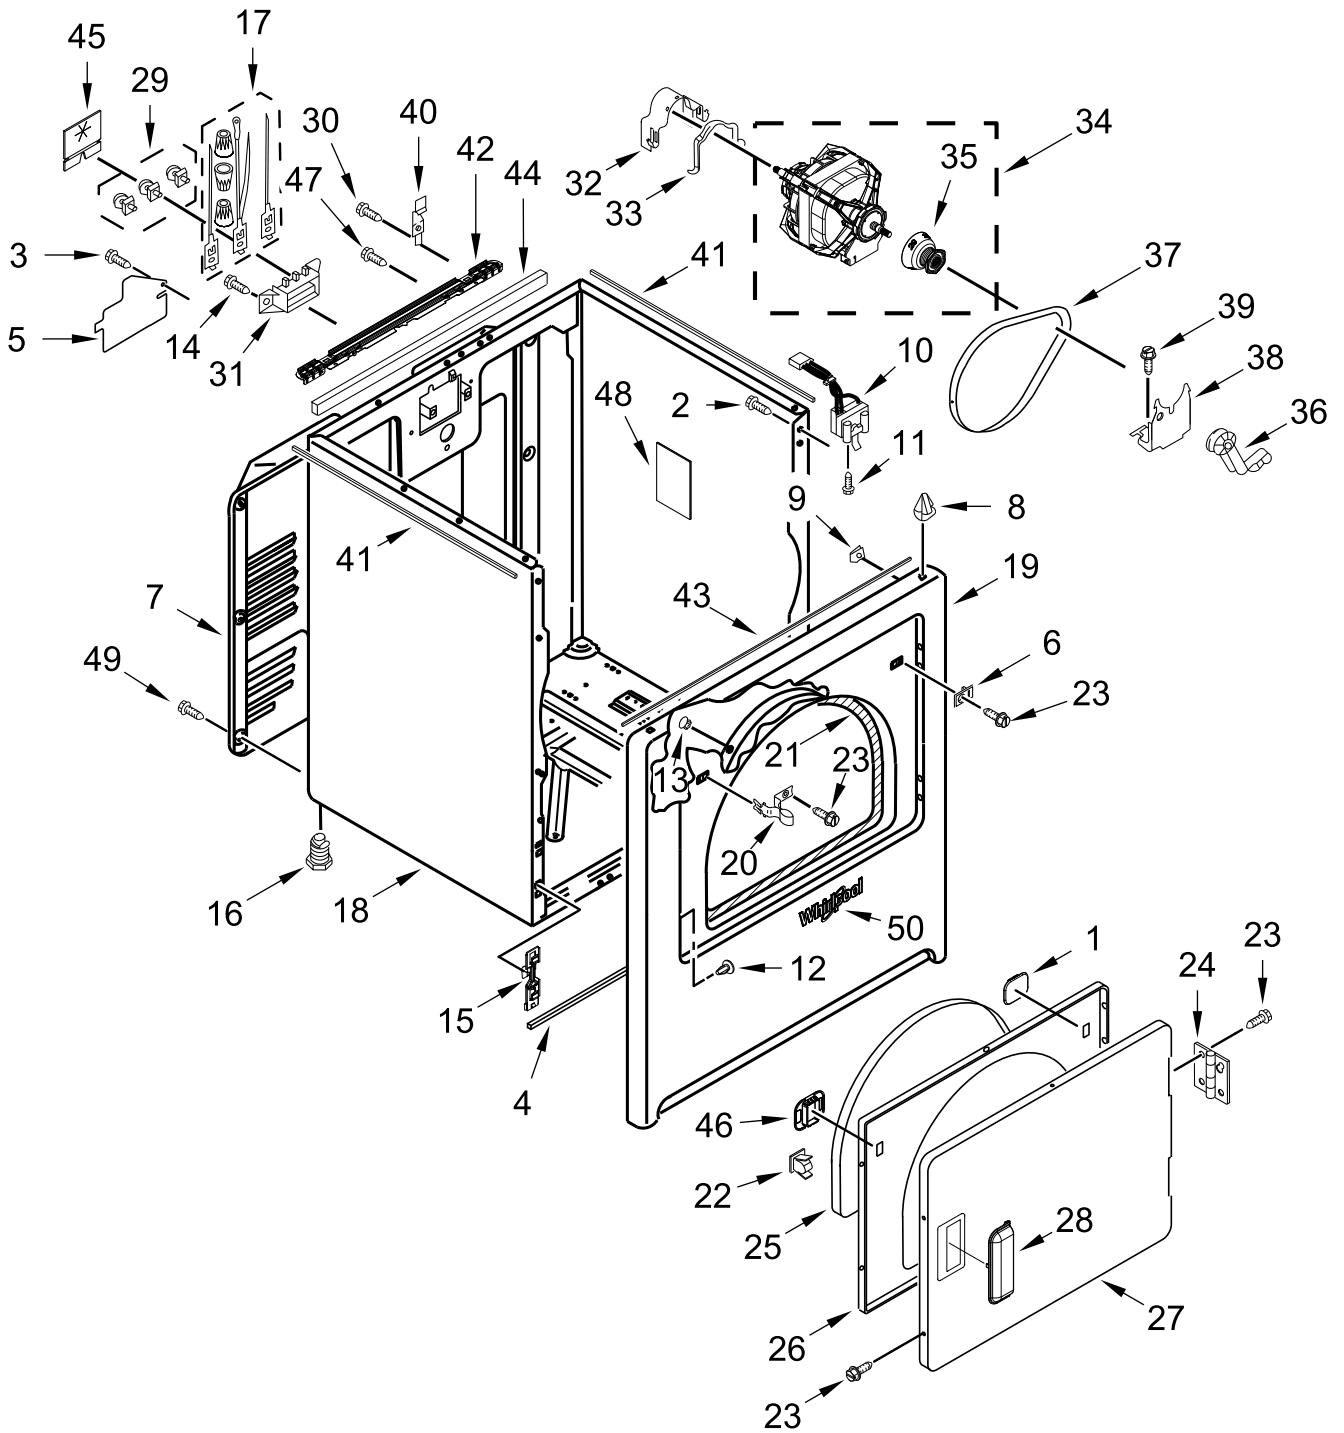

CABINET PARTS

CABINET PARTS

<u>Illus. No.</u>	<u>Part No.</u>	<u>Description</u>	<u>Illus. No.</u>	<u>Part No.</u>	<u>Description</u>	<u>Illus. No.</u>	<u>Part No.</u>	<u>Description</u>
1	W10529198	Cover, Door Catch	18		Cabinet	31	3397659	Block, Terminal
2	3390631	Screw		8530603	White	32	3404162	Clamp, Motor (With Shield)
3	693995	Screw	19		Panel, Front			
4	W10841728	Seal, Spill Guard		W10664697	White	33	W10121316	Clamp, Motor Mount
5	W11219688	Cover, Terminal Block	20	W11224633	Strike, Door	34	W10396029	Assembly, Motor
6	W10567345	Plug, Strike	21	W10803476	Assembly, Seal and Bearing	35	8066184	Pulley, Motor
7	W11598681	Panel, Rear	22	W11224630	Assembly, Door Catch	36	691366	Idler Assembly
8	8066092	Lock, Front Top	23	342055	Screw	37	W10131364	Belt, Drive
9	98234	Clip, Ground	24		Assembly, Hinge and Pin	38	348780	Base, Motor
10	W10569603	Switch, Door				39	3400500	Bolt
11	697773	Screw		W10362431	White	40	W10641296	Hinge, Top
12		Hinge Hole Cover	25	W10730752	Seal, Door	41	W10316529	Seal, Foam
	W11308618	White	26	W10463967	Door, Inner	42	W10641295	Bracket, Rear
13	685203	Clip, Felt Pad	27		Door, Front	43	W10316619	Seal, Spill Guard
14	3393008	Screw		W10714510	White	44	W10685675	Seal, Rear Panel
15	W10775448	Clip, Front Panel	28		Handle, Door	45	W11532648	Pad, Power Cord
16	W10779369	Foot, Dryer		W10714516	White	46	W10529197	Bezel, Door Catch
17	279318	Terminal, Brass and Tinned (Includes Terminal Block Screw Kit)	29	279393	Screw Kit, Terminal Block	47	343641	Screw
			30	W10773242	Screw	48	W10653662	Pad, Foam
						49	9740848	Screw
						50	W10884775	Badge