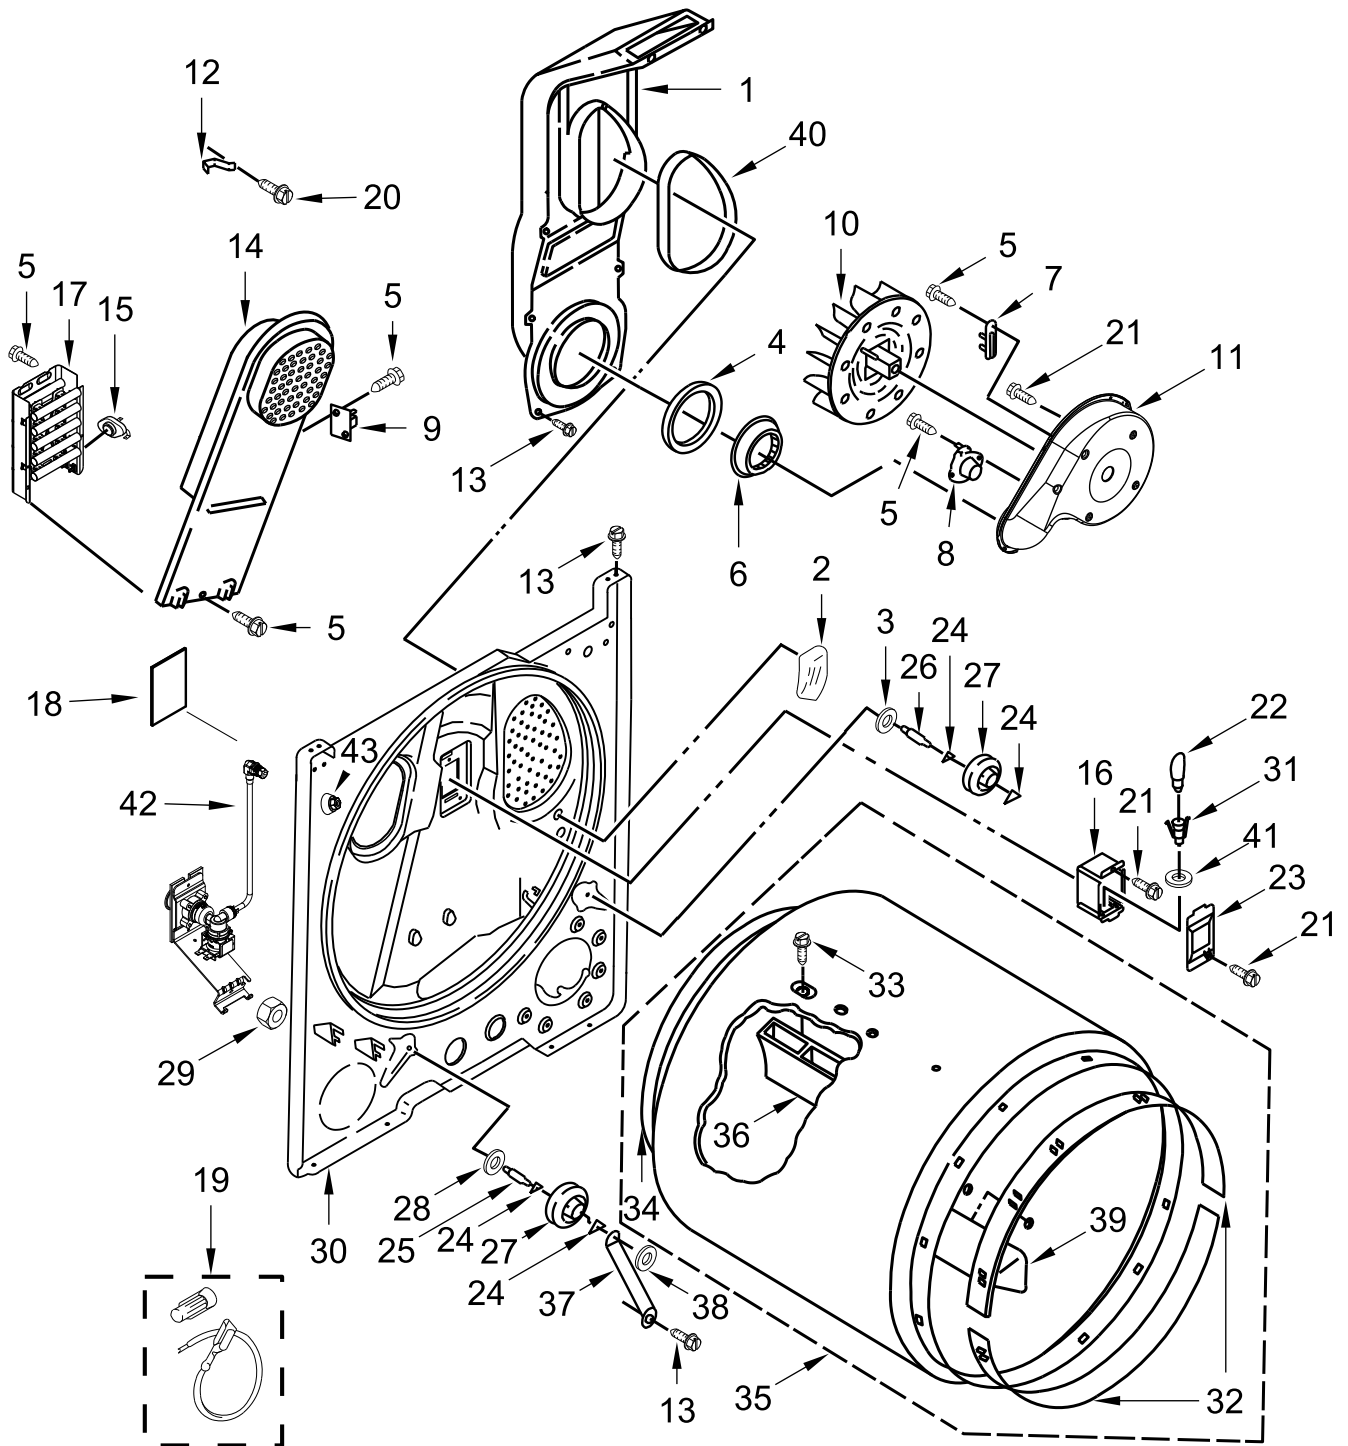

BULKHEAD PARTS

BULKHEAD PARTS

<u>Illus.</u> <u>No.</u>	<u>Part No.</u>	<u>Description</u>	<u>Illus.</u> <u>No.</u>	<u>Part No.</u>	<u>Description</u>	<u>Illus.</u> <u>No.</u>	<u>Part No.</u>	<u>Description</u>
1	W10798023	Assembly, Lint Chute	17	W10724237	Element, Heater	32	692526	Bearing, Ring
2	W11424720	Pad, Sensor	18	W10504381	Pad, Foam	33	W10219342	Screw
3	3388703	Washer	19	279457	Terminal Wire Kit (For Heater Element Wiring Harness Repair)	34	W10856781	Seal, Rear Drum
4	347139	Seal, Lint Chute				35	W10757750	Assembly, Drum (Complete)
5	90767	Screw	20	489463	Screw	36	692490	Baffle, Drum (Long)
6	W10389567	Shield, Exhaust	21	3390647	Screw	37	W11032820	Bracket, Support
7	3392519	Fuse, Thermal (91C)	22	3406124	Bulb, Light	38	90296	Nut, Push On
8	8577274	Thermistor	23	3402841	Lens, Drum Light	39	3403636	Baffle, Drum (Short)
9	W10900067	Kit, Thermal Cut-Off (Includes Thermostat)	24	W10512946	Washer, Tri Ring	40	339956	Seal
10	694089	Wheel, Blower	25	W10359270	Shaft, Drum Roller - Left Hand Thread	41	W10709380	Seal, Drum Light
11	8577230	Housing, Blower	26	W10359269	Shaft, Drum Roller - Right Hand Thread	42	W11135293	Valve and Hose Assembly
12	3398161	Clip, Heater Box	27	3397590	Roller, Support	43	W11100488	Nozzle, Cap
13	3390631	Screw	28	348197	Washer			
14	W11338355	Box, Heater	29	W10298789	Nut, Hex			
15	3977767	Thermostat, 221 F (105 C)	30	W10714471	Bulkhead			
16	3977373	Bracket, Drum Light	31	W10214261	Socket, Light