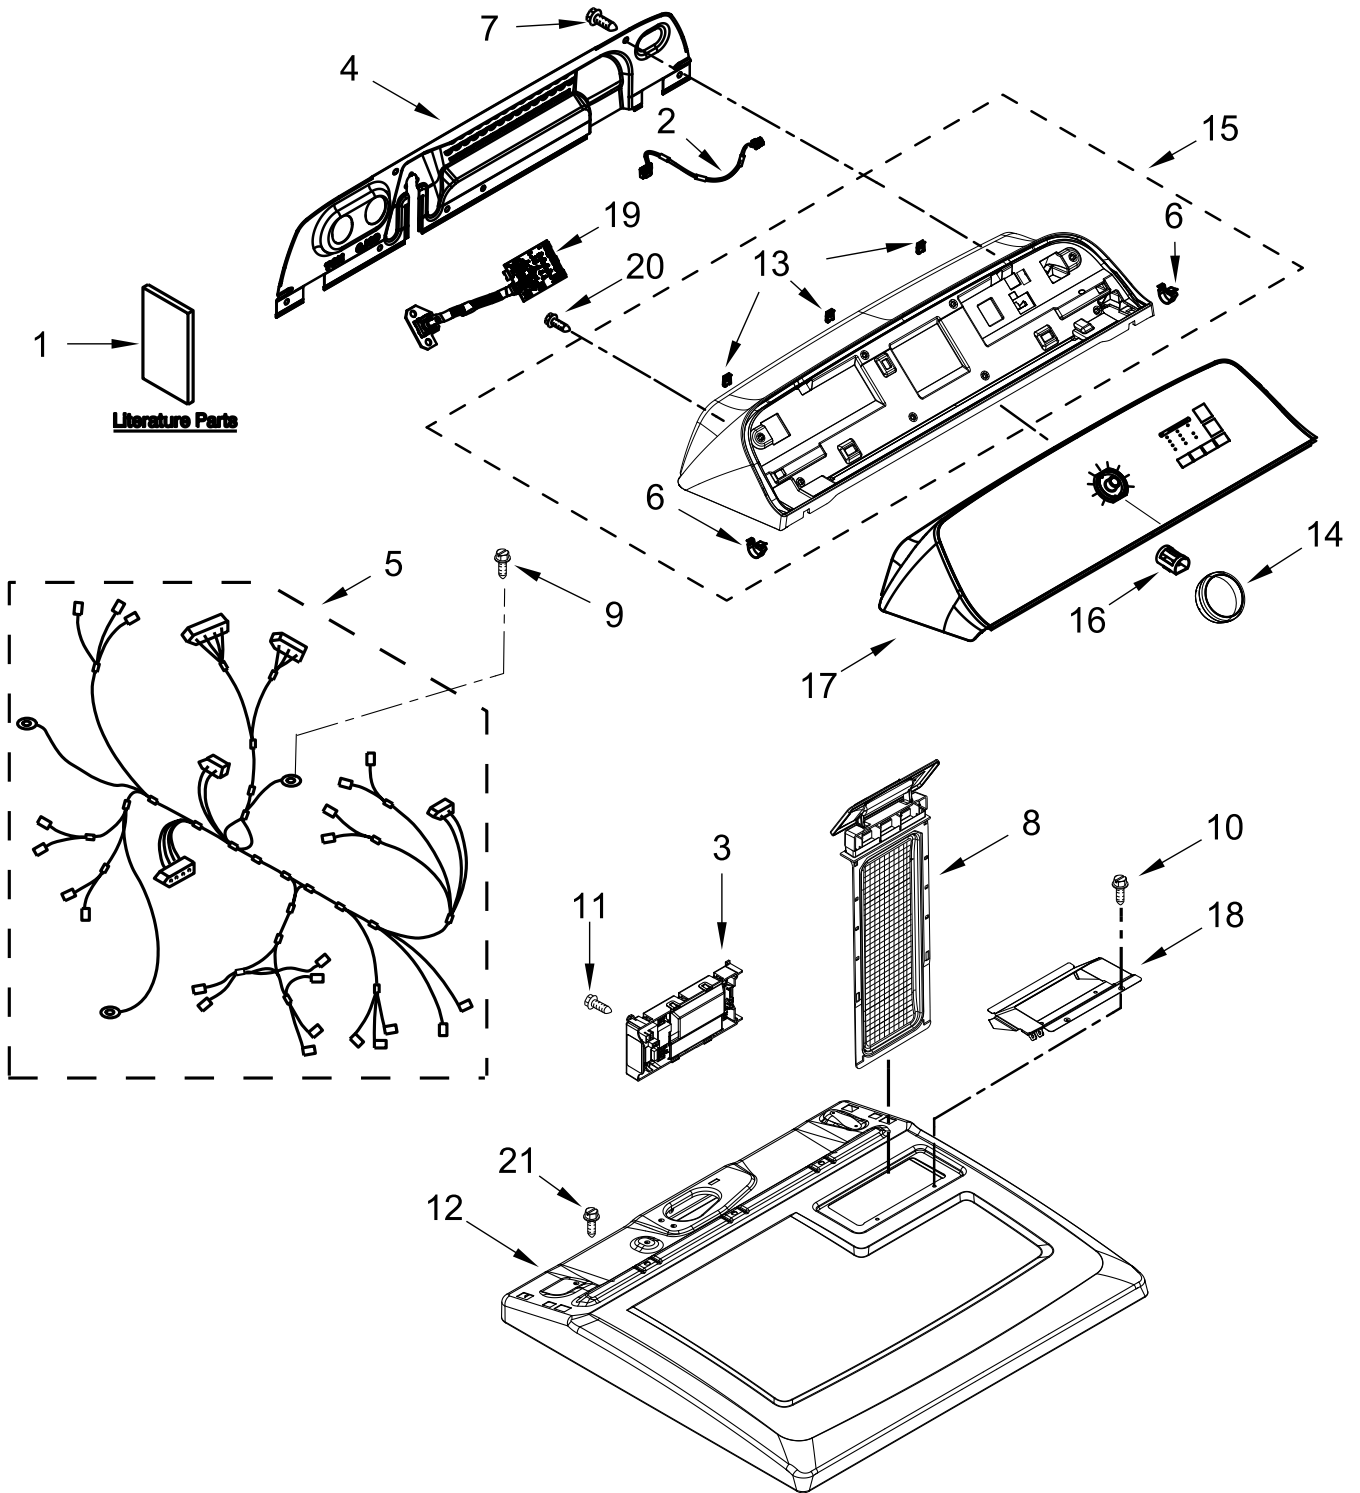

ELECTRIC DRYER

MODELS:

WED6150PW0 (White)

TOP AND CONSOLE PARTS

TOP AND CONSOLE PARTS

<u>Illus. No.</u>	<u>Part No.</u>	<u>Description</u>	<u>Illus. No.</u>	<u>Part No.</u>	<u>Description</u>	<u>Illus. No.</u>	<u>Part No.</u>	<u>Description</u>
1		Literature Parts	7	693995	Screw	15		Assembly, Console
	W11555817	Owners Manual	8		Lint Screen		W11406485	White
	W11565129	Tech Sheet		W11538108	White	16	688805	Clip, Spring
	W11423864	Quick Start Guide	9	W10773242	Screw	17	W11659194	Assembly, Fascia
2	W11551859	HMI Harness	10	688983	Screw	18	W10662472	Collar, Lint Chute
3	W11581953	Appliance Control Unit (ACU)	11	3348629	Screw	19	W11557403	Encoder, Mega Assembly
4	W10775189	Panel, Rear	12		Top			
5	W11448298	Harness, Main		W10613389	White	20	9740848	Screw
6	8312709	Clip, Console	13	W10298336	Nut, "U"	21	343641	Screw
			14	W11430050	Knob Assembly			