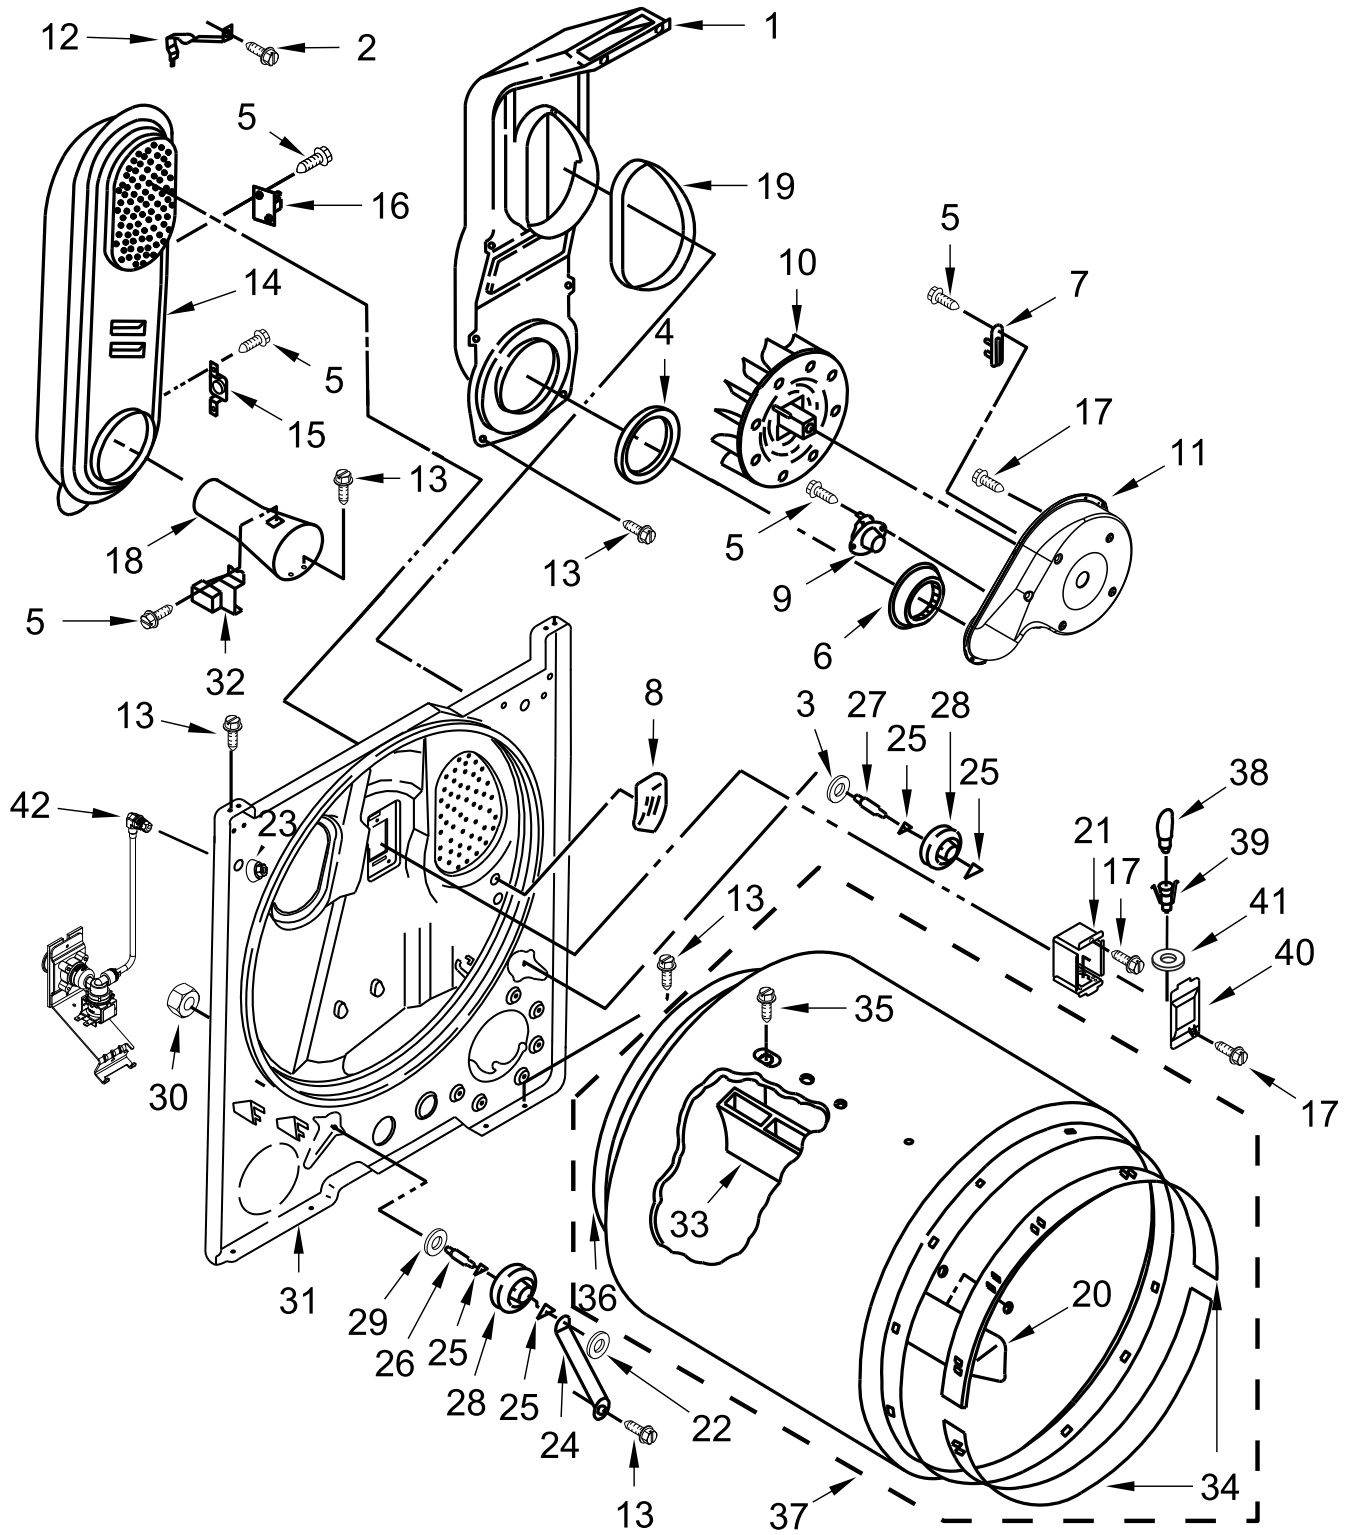

BULKHEAD PARTS

BULKHEAD PARTS

<u>Illus.</u> <u>No.</u>	<u>Part No.</u>	<u>Description</u>	<u>Illus.</u> <u>No.</u>	<u>Part No.</u>	<u>Description</u>	<u>Illus.</u> <u>No.</u>	<u>Part No.</u>	<u>Description</u>
1	W10798023	Assembly, Lint Chute	16	W11050897	Kit, Thermal Cut-Off (Includes Thermostat)	29	348197	Washer
2	489463	Screw	17	3390647	Screw	30	W10298789	Nut, Hex
3	3388703	Washer	18	8066049	Funnel, Burner	31	W10714471	Bulkhead
4	347139	Seal, Lint Chute	19	339956	Seal	32	338906	Sensor, Radiant
5	90767	Screw	20	3403636	Baffle, Drum (Short)	33	692490	Baffle, Drum (Long)
6	W10389567	Shield, Exhaust	21	8578825	Bracket, Drum Light	34	692526	Bearing, Ring
7	3392519	Fuse, Thermal (91C)	22	90296	Nut, Push On	35	W10219342	Screw
8	W11424720	Pad, Sensor	23	W11100488	Nozzle, Cap	36	W10856781	Seal, Rear Drum
9	8577274	Thermistor	24	W11032820	Bracket, Support	37	W10757750	Assembly, Drum (Complete)
10	694089	Wheel, Blower	25	W10512946	Washer, Tri Ring	38	3406124	Bulb, Light
11	8577230	Housing, Blower	26	W10359270	Shaft, Drum Roller - Left Hand Thread	39	W10214261	Socket, Light
12	3398161	Clip, Heater Box	27	W10359269	Shaft, Drum Roller - Right Hand Thread	40	3402841	Lens, Drum Light
13	343641	Screw	28	W10756057	Roller, Support	41	W10709380	Seal, Drum Light
14	8530285	Box, Heater (96C)				42	W11135293	Valve and Hose Assembly
15	W10754607	Thermostat, High Limit SPST (180F)