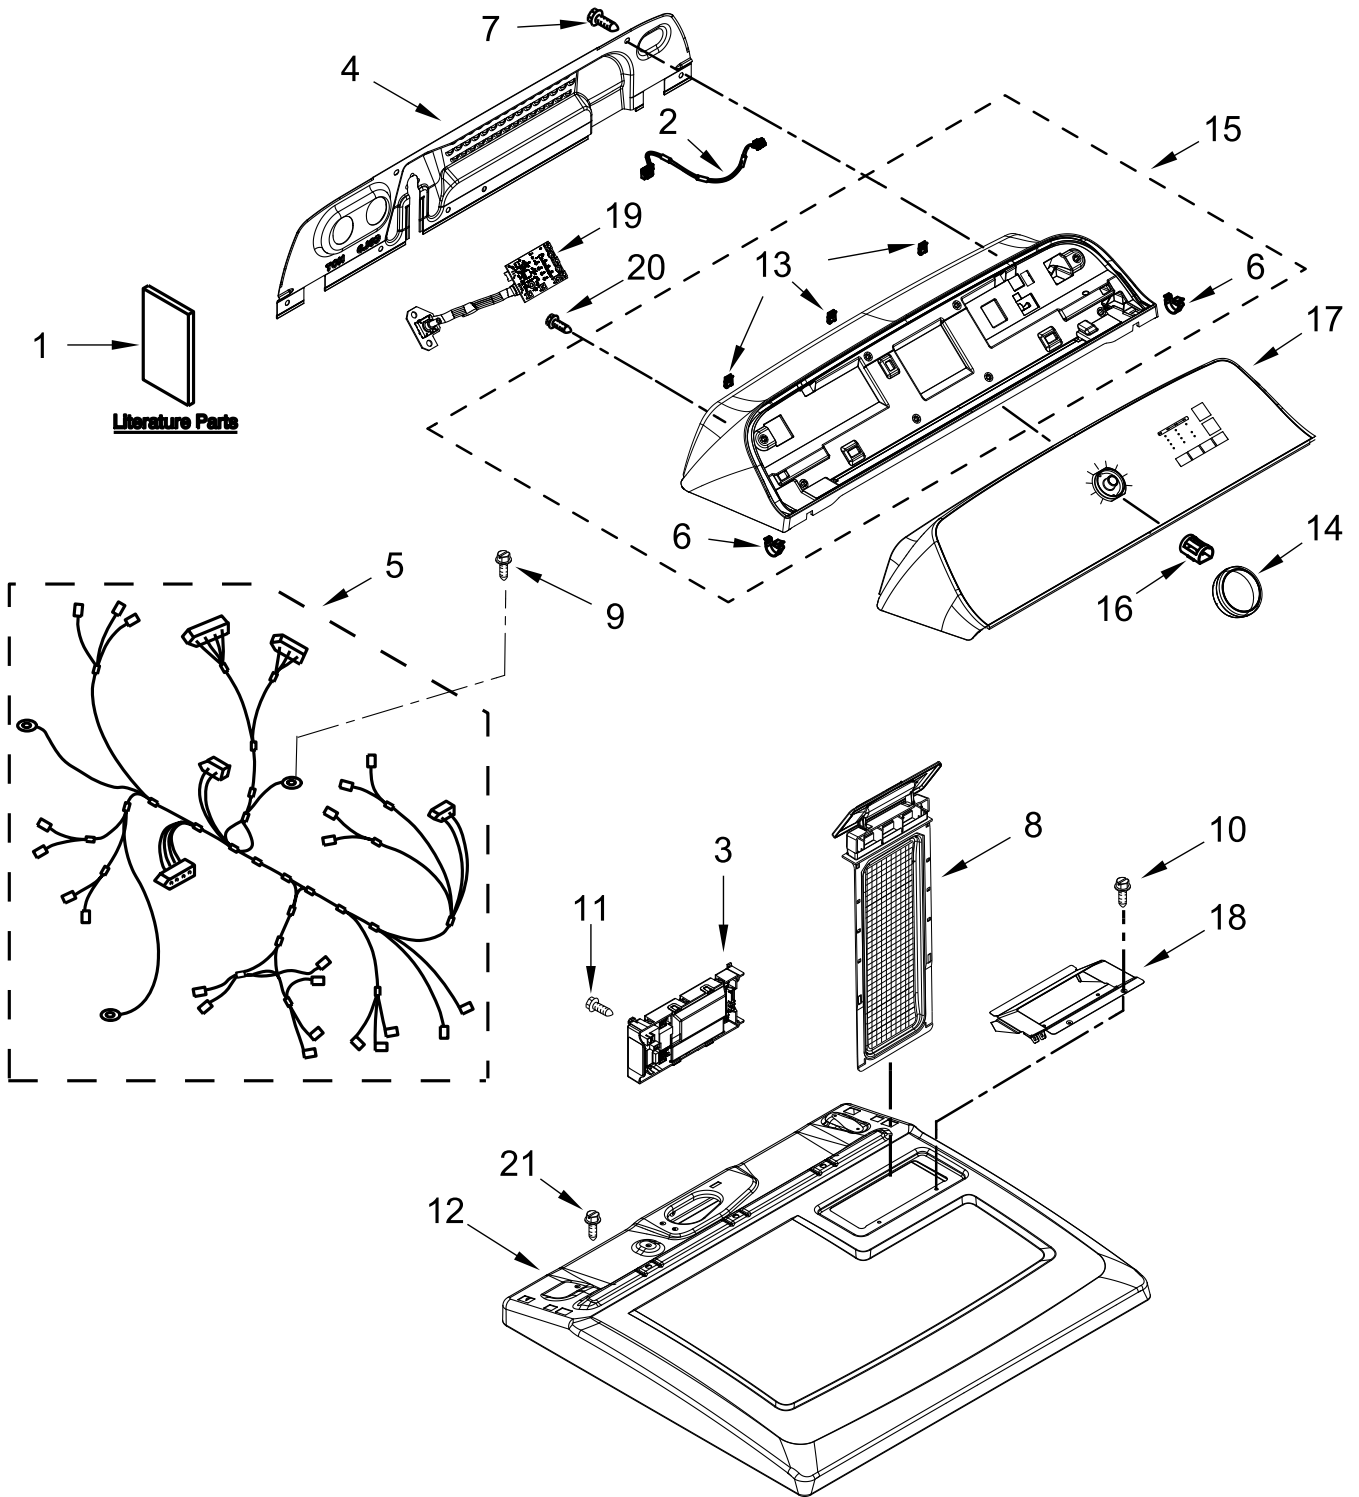

GAS DRYER

MODELS:

WGD6150PB0 (Black)

TOP AND CONSOLE PARTS

TOP AND CONSOLE PARTS

<u>Illus. No.</u>	<u>Part No.</u>	<u>Description</u>	<u>Illus. No.</u>	<u>Part No.</u>	<u>Description</u>	<u>Illus. No.</u>	<u>Part No.</u>	<u>Description</u>
1		Literature Parts	7	693995	Screw	15		Assembly, Console
	W11361424	Owners Manual	8		Lint Screen		W11564427	Black
	W11565129	Tech Sheet		W11564882	Black	16	688805	Clip, Spring
	W11423864	Quick Start Guide	9	W10773242	Screw	17	W11659193	Assembly, Fascia
2	W11551859	HMI Harness	10	688983	Screw	18	W10662472	Collar, Lint Chute
3	W11581955	Appliance Control Unit (ACU)	11	3348629	Screw	19	W11557403	Encoder, Mega Assembly
4	W10775189	Panel, Rear	12		Top			
5	W11448302	Harness, Main		W11564863	Black	20	9740848	Screw
6	8312709	Clip, Console	13	W10298336	Nut, "U"	21	343641	Screw
			14	W11430050	Knob Assembly			