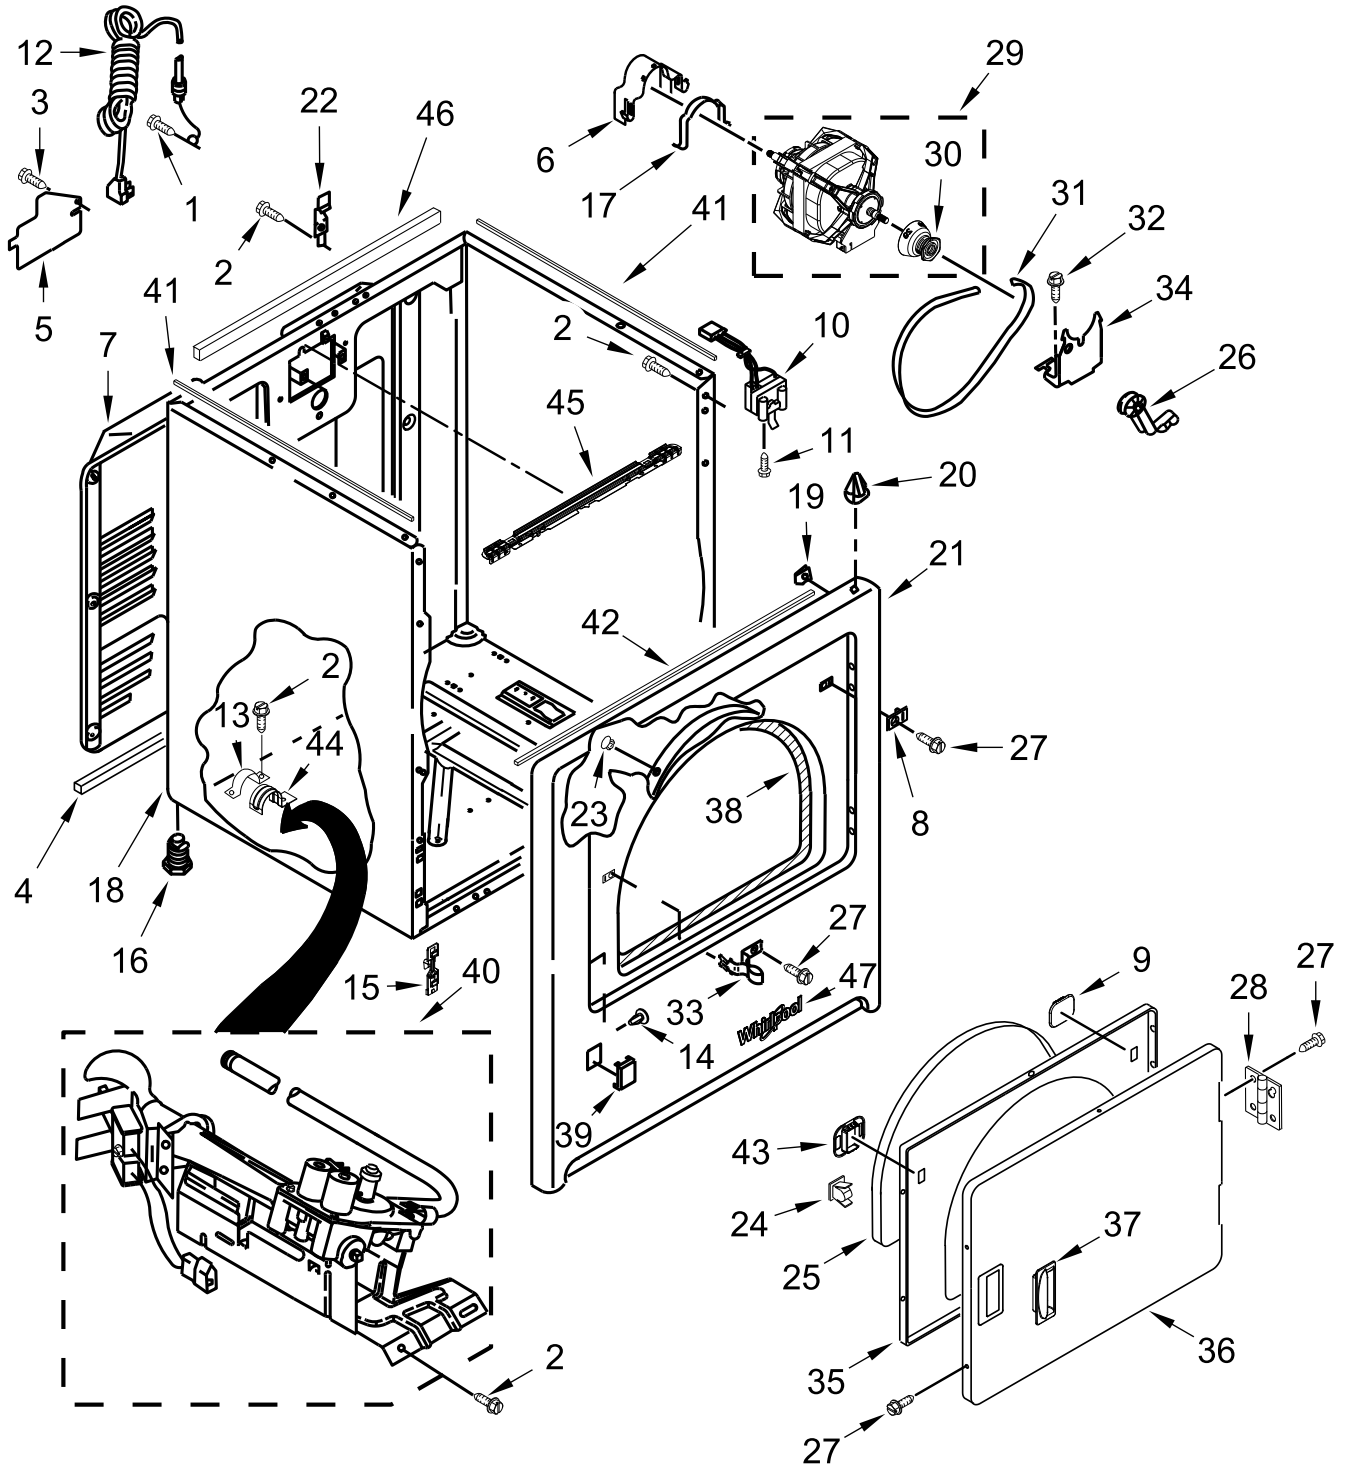

CABINET PARTS

CABINET PARTS

<u>Illus. No.</u>	<u>Part No.</u>	<u>Description</u>	<u>Illus. No.</u>	<u>Part No.</u>	<u>Description</u>	<u>Illus. No.</u>	<u>Part No.</u>	<u>Description</u>
1	3390631	Screw	18		Cabinet	34	348780	Base, Motor
2	343641	Screw		W11564800	Black	35	W10463967	Door, Inner
3	693995	Screw	19	98234	Clip, Ground	36		Door, Outer
4	W10841728	Seal, Spill Guard	20	8066092	Lock, Front Top		W11564870	Black
5	8558833	Cover, Terminal Block	21		Panel, Front	37		Handle, Door
6	W10121316	Clamp, Motor Mount		W11564867	Black		W11564880	Black
7	W11598681	Panel, Rear	22	W10641296	Hinge, Top	38	W10803476	Assembly, Seal and Bearing
8	W10567345	Plug, Strike	23	685203	Clip, Felt Pad	39		Plug, Front Panel
9	W10529198	Cover, Door Catch	24	W11224630	Assembly, Door Catch		W11564884	Black
10	W10569603	Switch, Door	25	W10730752	Seal, Door	40	W11564940	Burner Assembly (60 Hz) (Type 1)
11	697773	Screw	26	691366	Idler Assembly	41	W10316529	Seal, Foam
12	W10869141	Cord, Power	27	342055	Screw	42	W10316619	Seal, Spill Guard
13	341029	Clamp, Pipe	28		Assembly, Hinge and Pin	43	W10529197	Bezel, Door Catch
14		Hinge Hole Cover		W11555347	Black	44	W10727507	Clamp, Pipe
	W11564873	Black	29	W10396029	Assembly, Motor	45	W10641295	Bracket, Rear
15	W10775448	Clip, Front Panel	30	8066184	Pulley, Motor	46	W10685675	Seal, Rear Panel
16	W10779369	Foot, Dryer	31	W10131364	Belt, Drive	47	W10884775	Badge
17	3404162	Clamp, Motor (With Shield)	32	3400500	Bolt			
			33	W11224633	Strike, Door