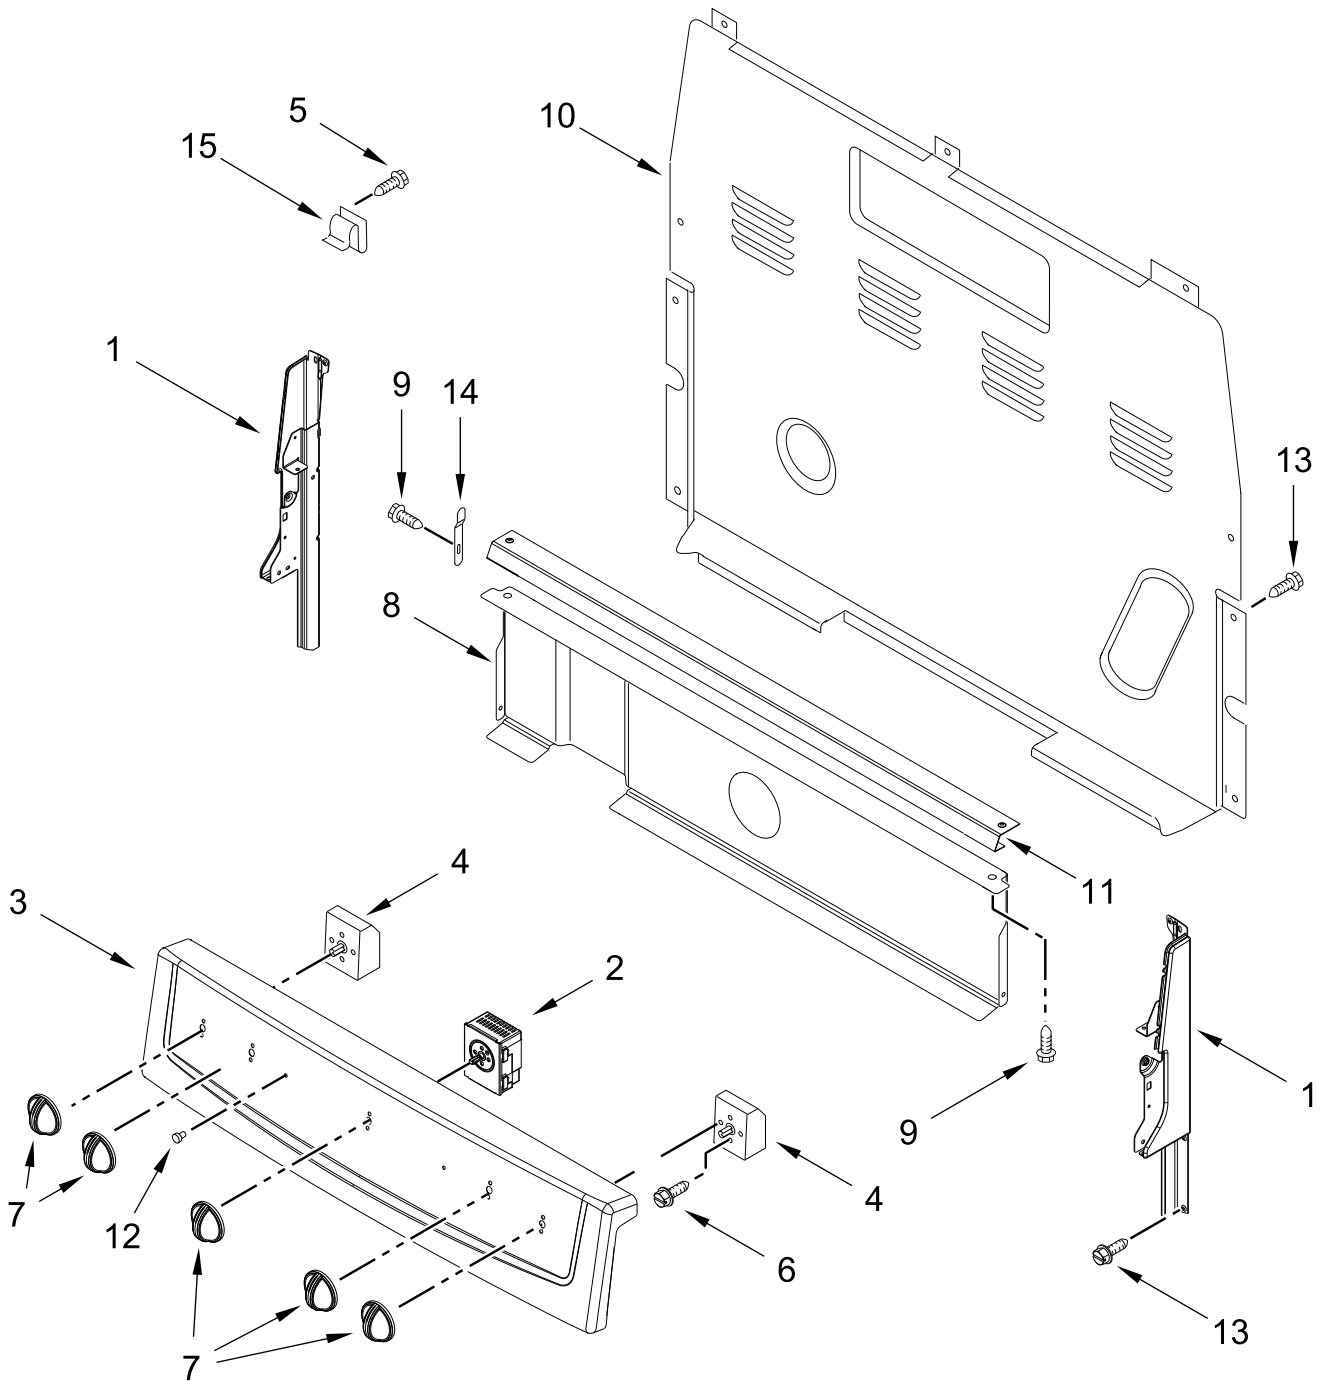

AMANA®

ELECTRIC RANGE

MODELS:

ACR4203MNS0 (Stainless)

COOKTOP PARTS

COOKTOP PARTS

<u>Illus. No.</u>	<u>Part No.</u>	<u>Description</u>	<u>Illus. No.</u>	<u>Part No.</u>	<u>Description</u>	<u>Illus. No.</u>	<u>Part No.</u>	<u>Description</u>
1		Literature Parts	5	3196178	Screw	11	814399	Receptacle, Element
	W11509598	User Instructions	6	3195812	Rod, Support			FOLLOWING PARTS NOT ILLUSTRATED
	W11481065	Quick Start Guide	7	7101P485-60	Screw, Anti-Tip Kit			
	W11488793	Tech Sheet	8	3196154	Screw	W11452639		Harness, Main
2	W10196406	Bowl, Drip (6 in)	9	W11364019	Element, Coil Heating (2400W)	W11134595		Harness, Cooktop
		(Right Front and Left Rear)			(Left Front and Right Rear)	W10281322		Kit, Bare Wire Adapter Block
	W10196405	Bowl, Drip (8 in)	W11364018		Element, Coil Heating (1500W)	3196173		Screw
		(Left Front and Right Rear)			(Right Front and Left Rear)			
3		Cooktop	10	W11379945	Bracket, Anti-Tip			
	3186233	Black						
4	3195060	Hinge, Cooktop						

CONTROL PANEL PARTS

CONTROL PANEL PARTS

<u>Illus. No.</u>	<u>Part No.</u>	<u>Description</u>	<u>Illus. No.</u>	<u>Part No.</u>	<u>Description</u>	<u>Illus. No.</u>	<u>Part No.</u>	<u>Description</u>
1		Endcap	5	3196169	Screw	14	3196200	Clip, Spring
	W11130372	Black (Left)	6	3400882	Screw	15	8273564	Clip, Rear Upper Cover
	W11130379	Black (Right)	7		Knob, Infinite			
2	9762215	Control, Electric		W10844801	Black			
3		Panel, Control	8	W10134247	Shield, Heat			
	W11613528	Stainless	9	3196165	Screw			
4	3148952	Switch, Infinite (Yellow)	10	8272473	Cover, Upper Rear			
		(Right Front and Left Rear)	11	W10525121	Bracket, Console Mounting			
	3148954	Switch, Infinite (Orange)	12	3196068	Lens, Indicator			
		(Left Front and Right Rear)	13	3196178	Screw			

DOOR PARTS

DOOR PARTS

<u>Illus. No.</u>	<u>Part No.</u>	<u>Description</u>
1		Trim, Top
	W10310922	Black
2	W10168559	Screw
3		Handle, Door
	W10323589	Black
4	9761342	Liner, Door
5	W10137382	Clip, Panel
6	W11367326	Glass, Inner
7	W10299227	Hinge, Door (Passive)