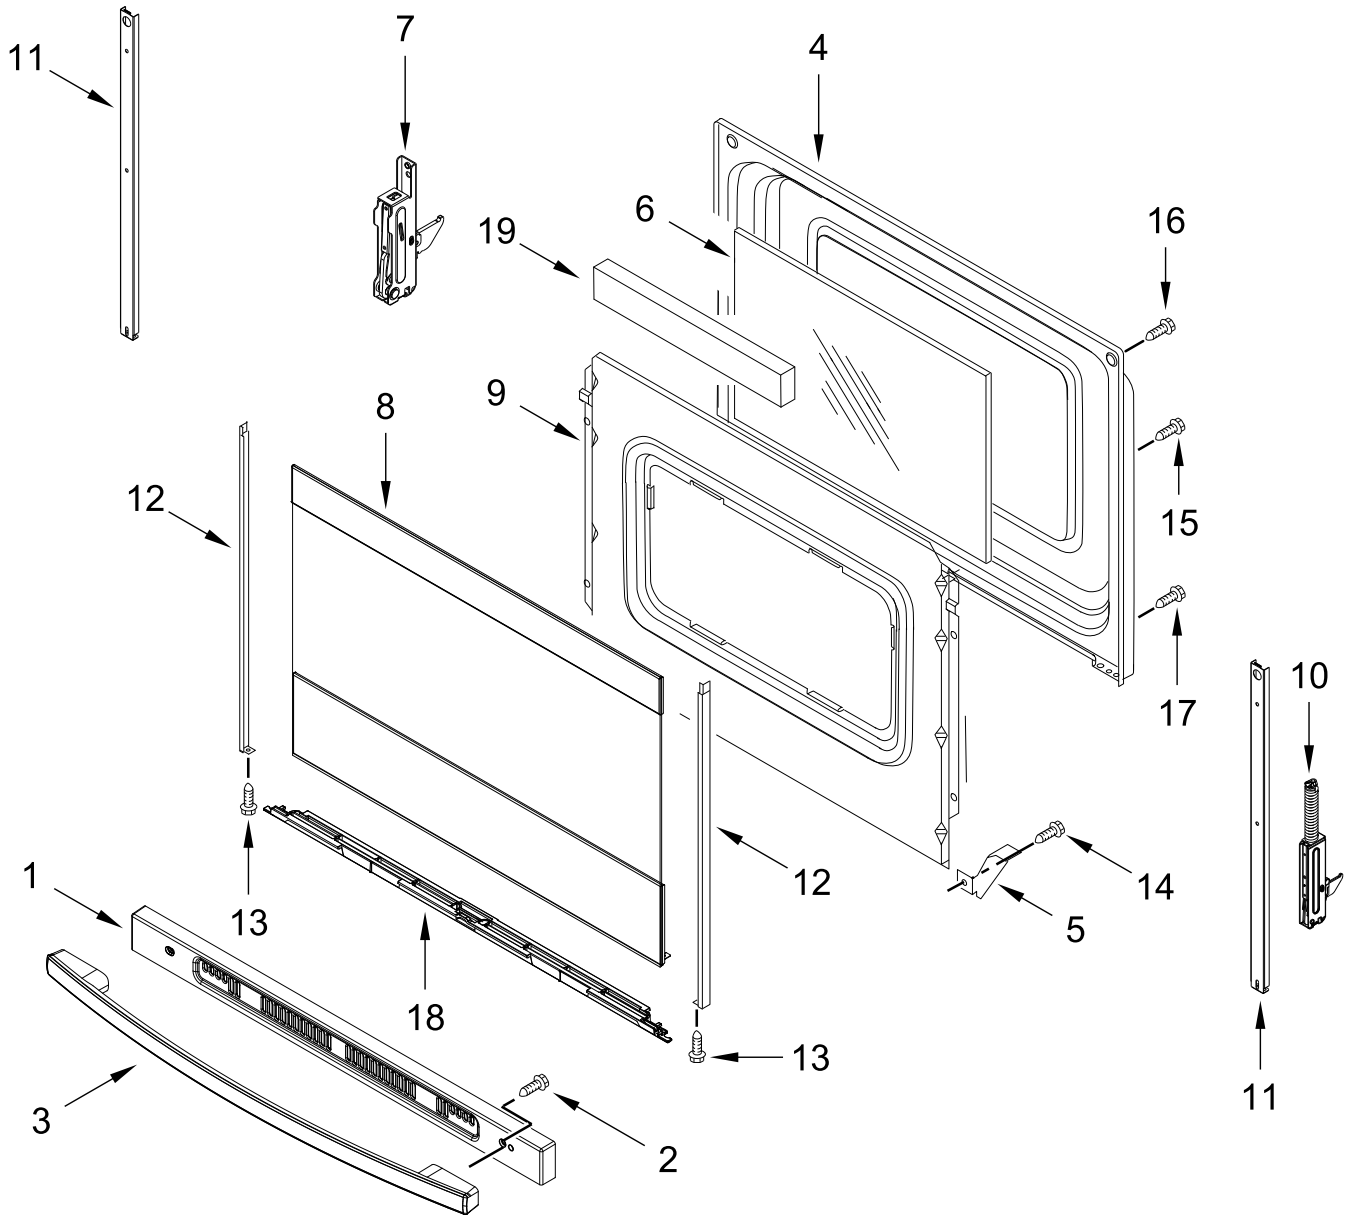

AMANA®

ELECTRIC RANGE

MODELS:

ACR4203MNS0 (Stainless)

COOKTOP PARTS

COOKTOP PARTS

<u>Illus. No.</u>	<u>Part No.</u>	<u>Description</u>	<u>Illus. No.</u>	<u>Part No.</u>	<u>Description</u>	<u>Illus. No.</u>	<u>Part No.</u>	<u>Description</u>
1		Literature Parts	5	3196178	Screw	11	814399	Receptacle, Element
	W11509598	User Instructions	6	3195812	Rod, Support			FOLLOWING PARTS NOT ILLUSTRATED
	W11481065	Quick Start Guide	7	7101P485-60	Screw, Anti-Tip Kit			
	W11488793	Tech Sheet	8	3196154	Screw	W11452639		Harness, Main
2	W10196406	Bowl, Drip (6 in)	9	W11364019	Element, Coil Heating (2400W)	W11134595		Harness, Cooktop
		(Right Front and Left Rear)			(Left Front and Right Rear)	W10281322		Kit, Bare Wire Adapter Block
	W10196405	Bowl, Drip (8 in)	W11364018		Element, Coil Heating (1500W)	3196173		Screw
		(Left Front and Right Rear)			(Right Front and Left Rear)			
3		Cooktop	10	W11379945	Bracket, Anti-Tip			
	3186233	Black						
4	3195060	Hinge, Cooktop						

CONTROL PANEL PARTS

CONTROL PANEL PARTS

<u>Illus. No.</u>	<u>Part No.</u>	<u>Description</u>	<u>Illus. No.</u>	<u>Part No.</u>	<u>Description</u>	<u>Illus. No.</u>	<u>Part No.</u>	<u>Description</u>
1		Endcap	5	3196169	Screw	14	3196200	Clip, Spring
	W11130372	Black (Left)	6	3400882	Screw	15	8273564	Clip, Rear Upper Cover
	W11130379	Black (Right)	7		Knob, Infinite			
2	9762215	Control, Electric		W10844801	Black			
3		Panel, Control	8	W10134247	Shield, Heat			
	W11613528	Stainless	9	3196165	Screw			
4	3148952	Switch, Infinite (Yellow)	10	8272473	Cover, Upper Rear			
		(Right Front and Left Rear)	11	W10525121	Bracket, Console Mounting			
	3148954	Switch, Infinite (Orange)	12	3196068	Lens, Indicator			
		(Left Front and Right Rear)	13	3196178	Screw			

DOOR PARTS

DOOR PARTS

<u>Illus. No.</u>	<u>Part No.</u>	<u>Description</u>
1		Trim, Top
	W10310922	Black
2	W10168559	Screw
3		Handle, Door
	W10323589	Black
4	9761342	Liner, Door
5	W10137382	Clip, Panel
6	W11367326	Glass, Inner
7	W10299227	Hinge, Door (Passive)