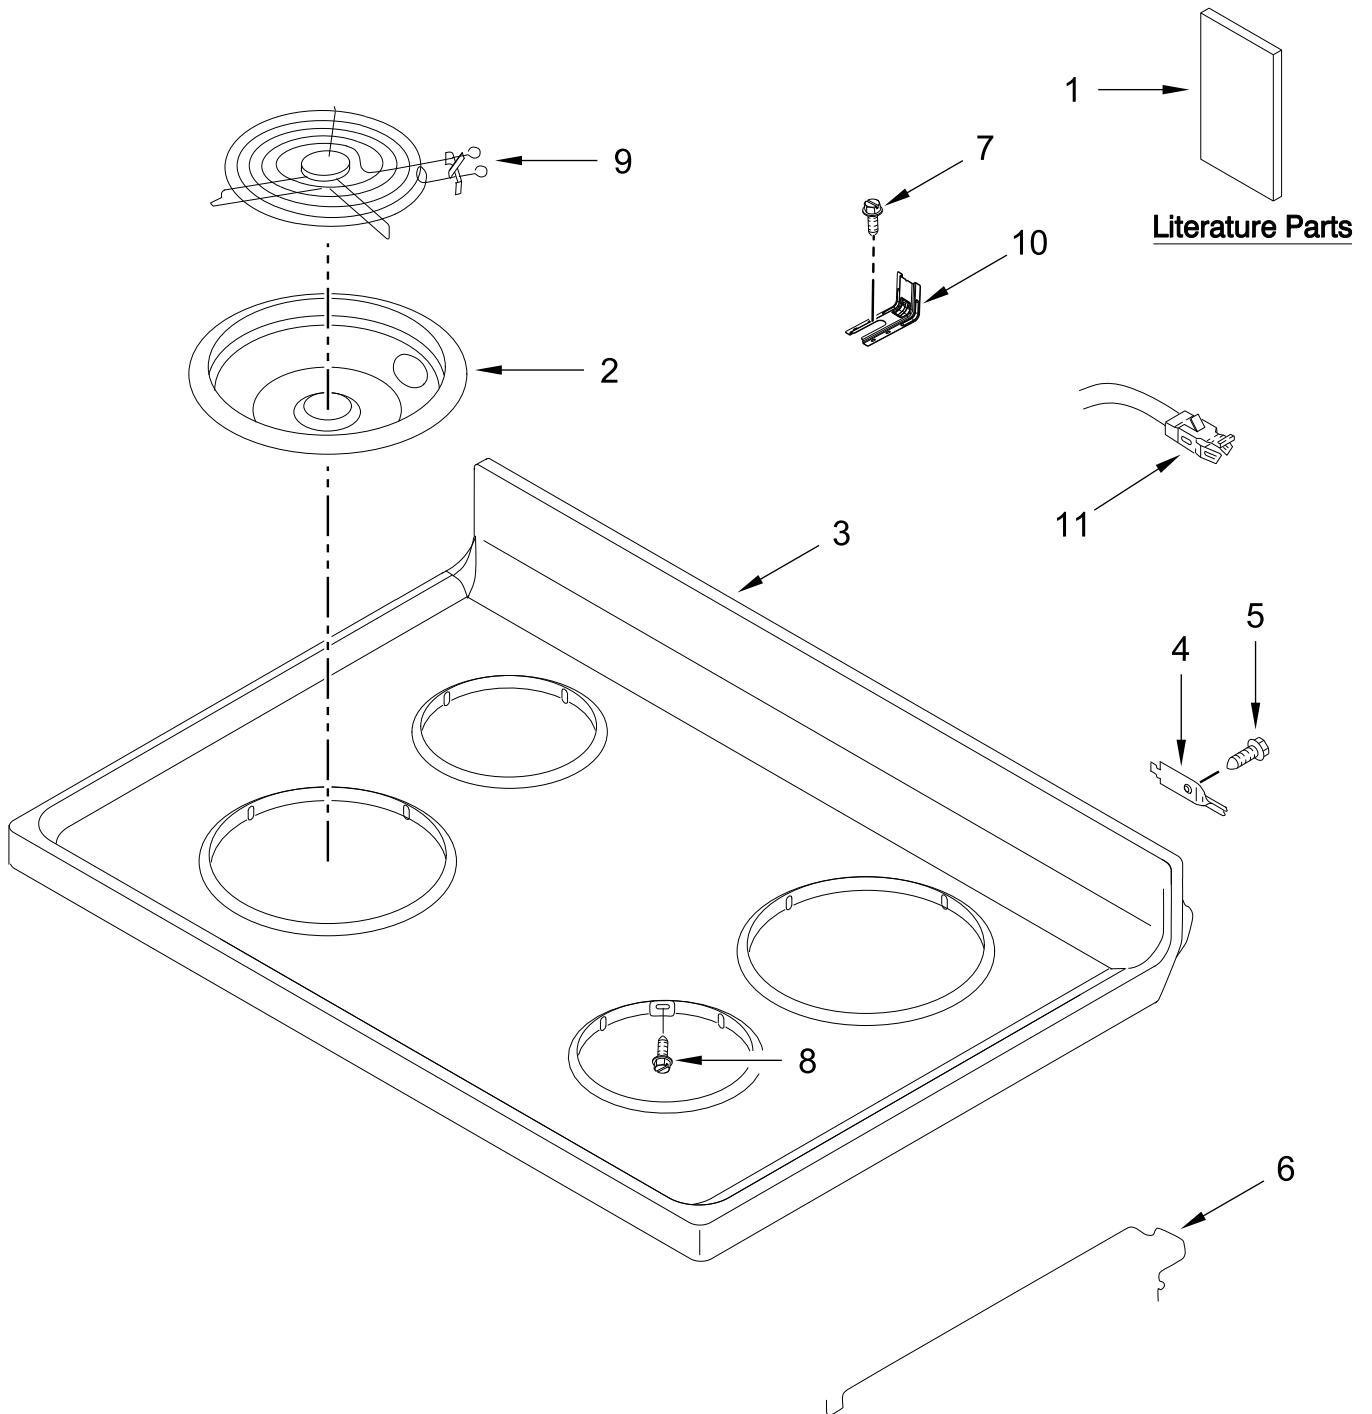

AMANA®

ELECTRIC RANGE

MODELS:

ACR4203MNS0 (Stainless)

COOKTOP PARTS

COOKTOP PARTS

<u>Illus. No.</u>	<u>Part No.</u>	<u>Description</u>	<u>Illus. No.</u>	<u>Part No.</u>	<u>Description</u>	<u>Illus. No.</u>	<u>Part No.</u>	<u>Description</u>
1		Literature Parts	5	3196178	Screw	11	814399	Receptacle, Element
	W11509598	User Instructions	6	3195812	Rod, Support			FOLLOWING PARTS NOT ILLUSTRATED
	W11481065	Quick Start Guide	7	7101P485-60	Screw, Anti-Tip Kit			
	W11488793	Tech Sheet	8	3196154	Screw	W11452639		Harness, Main
2	W10196406	Bowl, Drip (6 in)	9	W11364019	Element, Coil Heating (2400W)	W11134595		Harness, Cooktop
		(Right Front and Left Rear)			(Left Front and Right Rear)	W10281322		Kit, Bare Wire Adapter Block
	W10196405	Bowl, Drip (8 in)	W11364018		Element, Coil Heating (1500W)	3196173		Screw
		(Left Front and Right Rear)			(Right Front and Left Rear)			
3		Cooktop	10	W11379945	Bracket, Anti-Tip			
	3186233	Black						
4	3195060	Hinge, Cooktop						

CONTROL PANEL PARTS

CONTROL PANEL PARTS

<u>Illus. No.</u>	<u>Part No.</u>	<u>Description</u>	<u>Illus. No.</u>	<u>Part No.</u>	<u>Description</u>	<u>Illus. No.</u>	<u>Part No.</u>	<u>Description</u>
1		Endcap	5	3196169	Screw	14	3196200	Clip, Spring
	W11130372	Black (Left)	6	3400882	Screw	15	8273564	Clip, Rear Upper Cover
	W11130379	Black (Right)	7		Knob, Infinite			
2	9762215	Control, Electric		W10844801	Black			
3		Panel, Control	8	W10134247	Shield, Heat			
	W11613528	Stainless	9	3196165	Screw			
4	3148952	Switch, Infinite (Yellow)	10	8272473	Cover, Upper Rear			
		(Right Front and Left Rear)	11	W10525121	Bracket, Console Mounting			
	3148954	Switch, Infinite (Orange)	12	3196068	Lens, Indicator			
		(Left Front and Right Rear)	13	3196178	Screw			