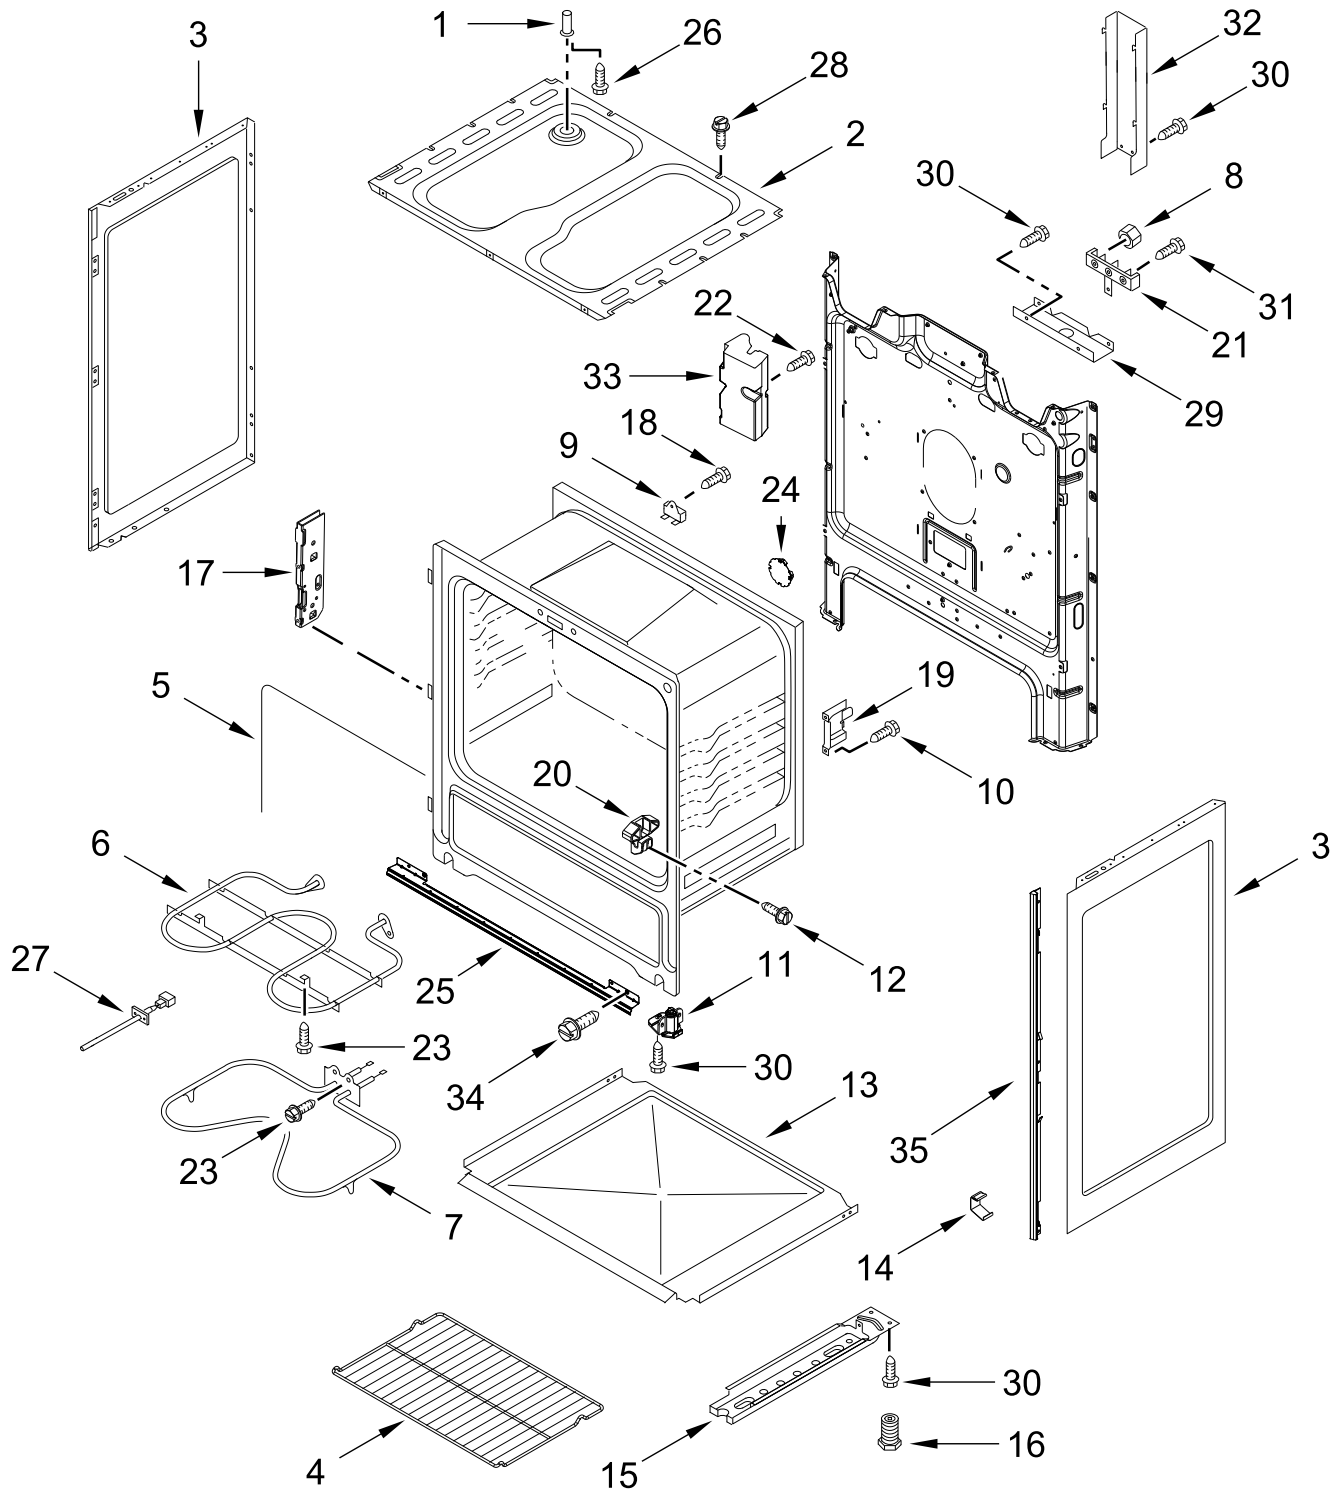

CHASSIS PARTS

CHASSIS PARTS

<u>Illus. No.</u>	<u>Part No.</u>	<u>Description</u>	<u>Illus. No.</u>	<u>Part No.</u>	<u>Description</u>	<u>Illus. No.</u>	<u>Part No.</u>	<u>Description</u>
1	W11222267	Tube, Vent	15	W10390008	Base Rail Assembly (Left)	26	3196567	Screw
2	W10209613	Box, Burner				27	W10181986	Sensor, Oven
3		Panel, Side		W10390007	Base Rail Assembly (Right)	28	3196165	Screw
	W10162245	Black				29	3186034	Bracket, Service
4	W11173792	Rack, Oven	16	W10058460	Foot, Leveling	30	3196178	Screw
5	W10129032	Seal, Door	17	W10289077	Receiver, Hinge	31	3400016	Screw
6	W10308476	Element, Broil	18	3196172	Screw	32	W10326122	Cover, Terminal Block
7	W11022836	Element, Bake	19	W10404688	Clip, Oven Support	33	W10910404	Counterweight
8	3400029	Nut	20	W10674705	Glide, Drawer Front	34	3196560	Screw
9	3196548	Fuse, Thermal	21	W10245259	Block, Terminal	35	W11510560	Barrier Rail, Rubber (Left and Right)
10	3196169	Screw	22	W11034869	Screw			FOLLOWING PARTS NOT ILLUSTRATED
11	W10341186	Front Foot Assembly	23	3196174	Screw			
12	W10067840	Screw	24	W11047127	Hole, Cover Light			
13	8054068	Retainer, Insulation	25	W11464547	Bracket, Front Frame		8273263	Insulation, Wrap
14	W10137382	Clip, Panel					8272611	Insulation, Back